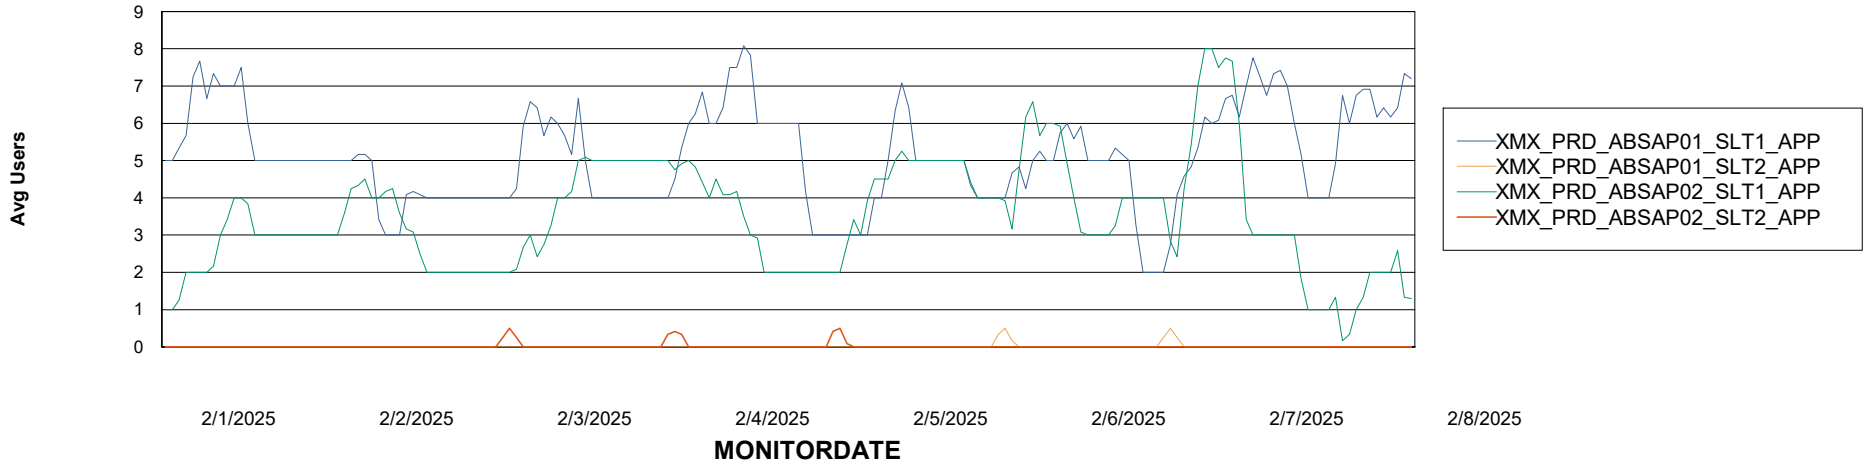

Weekly SLA Customer Report

Customer XMX Production (24/7)
Database ID 146

Standby Database Health XMX Production (24/7)

Recovery lag for last 7 days

Weekly SLA Customer Report

Customer XMX Production (24/7)
Database ID 146

ABSSolute Application Server Services

Avg memory used per ABS Server Service

Avg users per day per ABS server

Weekly SLA Customer Report

Customer XMX Production (24/7)
Database ID 146

ABSSolute Application ReportServer Services