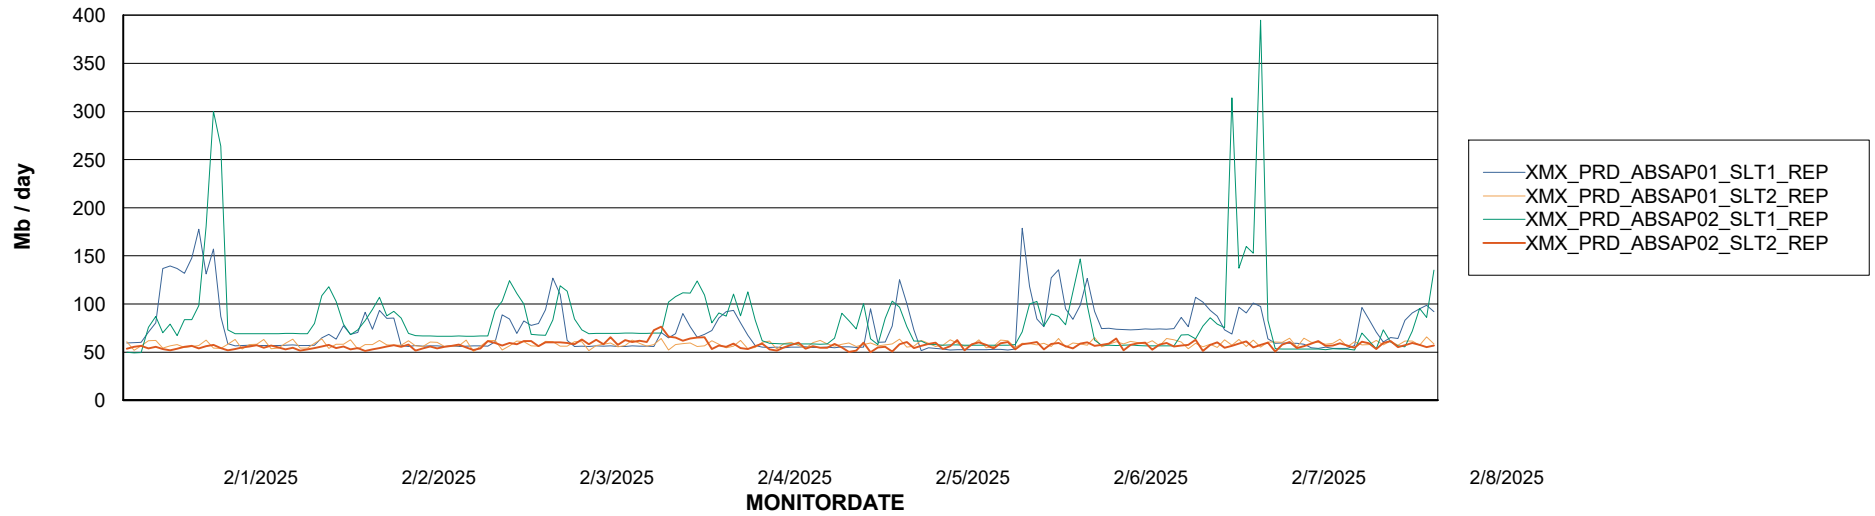

ABSSolute Application ReportServer Services

Avg memory used per ReportServer Service