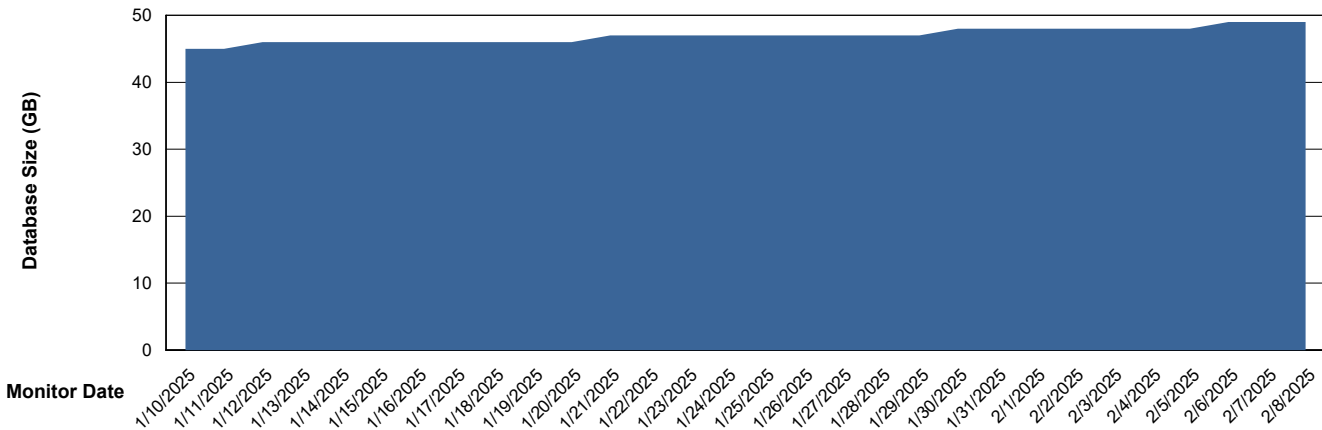

Weekly SLA Customer Report

Customer XMX Production (24/7)
Database ID 146

Database Performance XMX_PROD_ABSDB01_PRDB_ABS1

Weekly SLA Customer Report

Customer XMX Production (24/7)
Database ID 146

Database Performance XMX_PROD_ABSDB02_SBDB_HSBABS1

DB Processes Max 1,000
DB Processes Max 4
DB Processes Max 0

Weekly SLA Customer Report

Customer XMX Production (24/7)
 Database ID 146

DATABASE SIZE XMX_PROD_ABSDB01_PRDB_ABS1

Database growth over last month