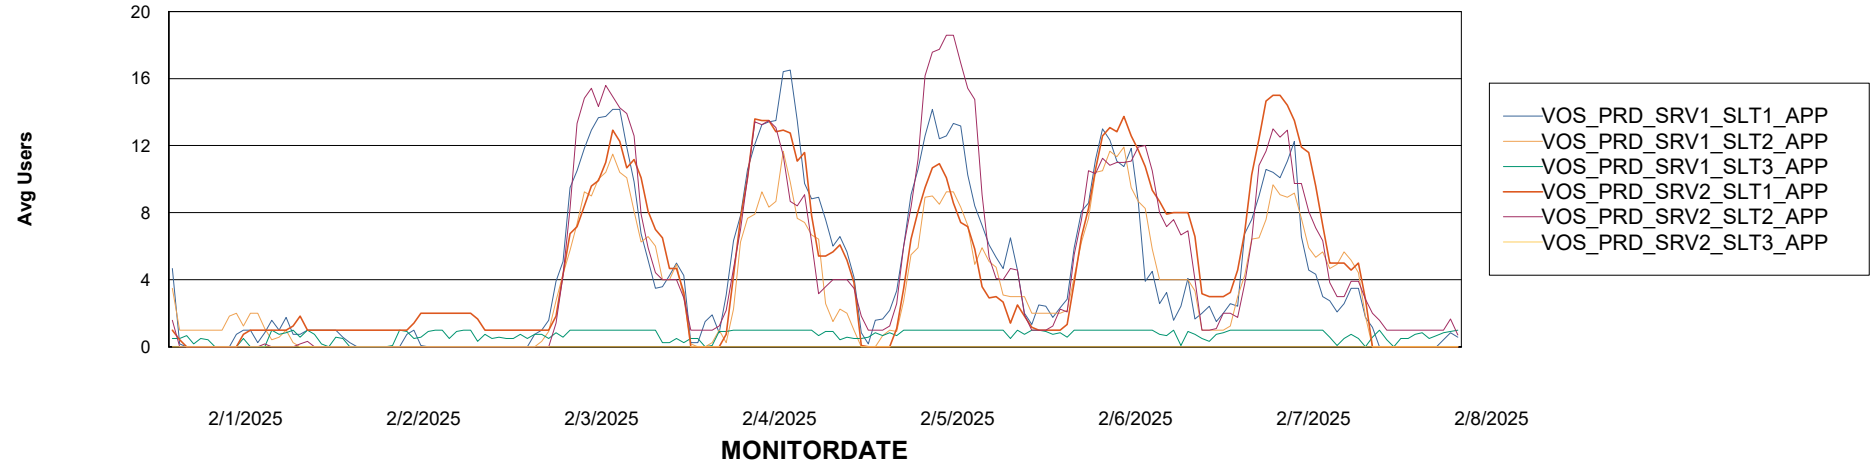

Avg users per day per ABS server