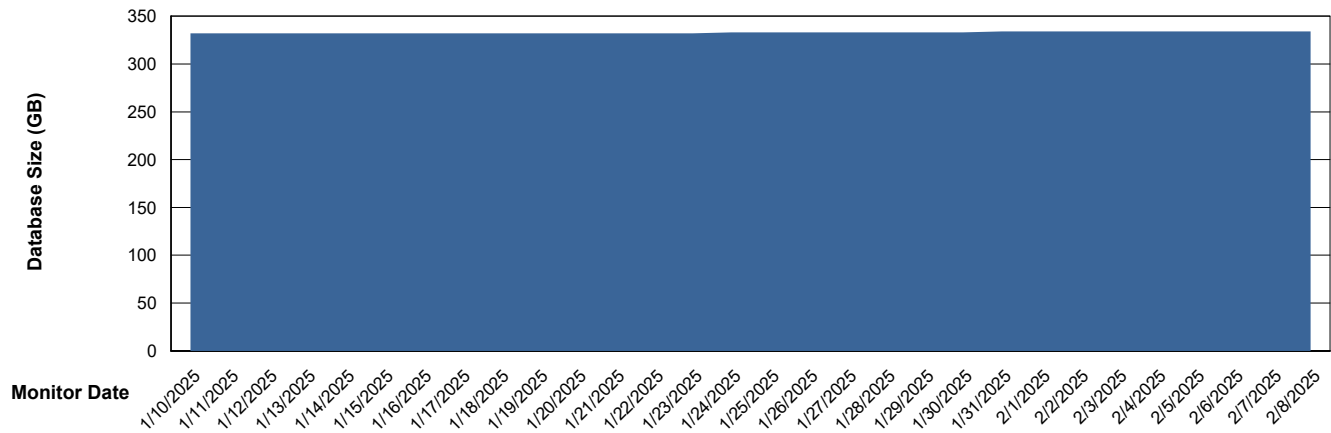

DATABASE SIZE VOS_PRD_ABSORA1-2022_ABS1

Database growth over last month