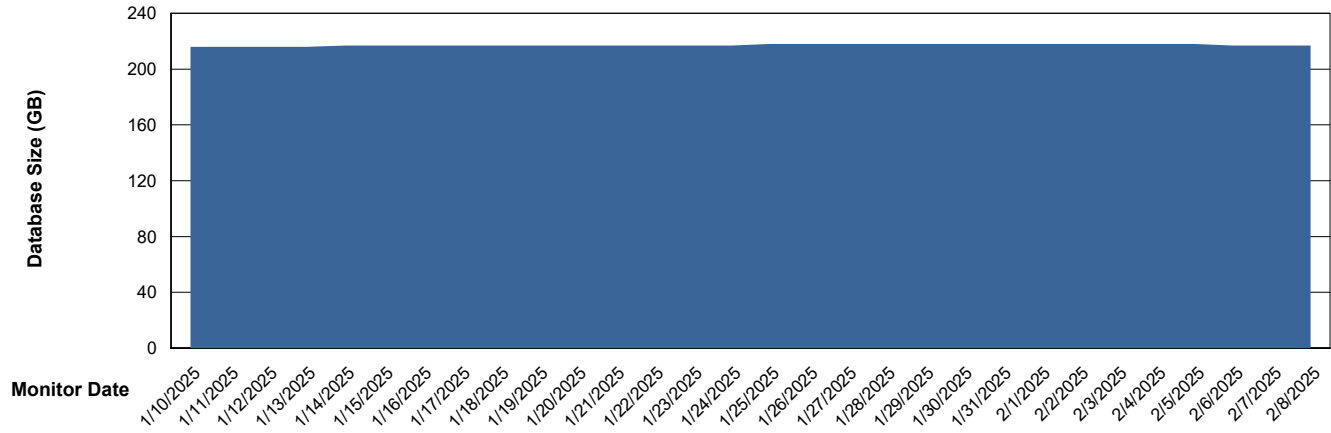

DATABASE SIZE VOS_PRD_ABSBI-2018_ABS1

Database growth over last month