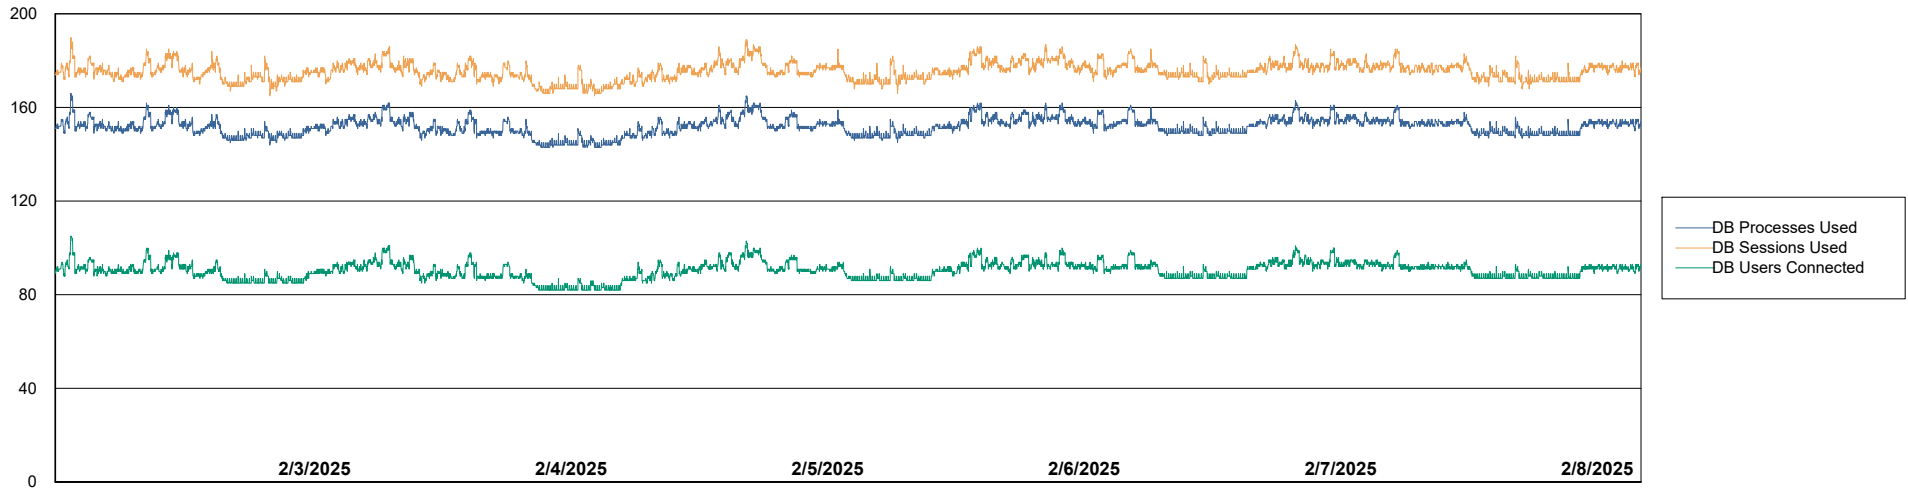

Database Performance VOS_PRD_ABSORA1-2022_ABS1