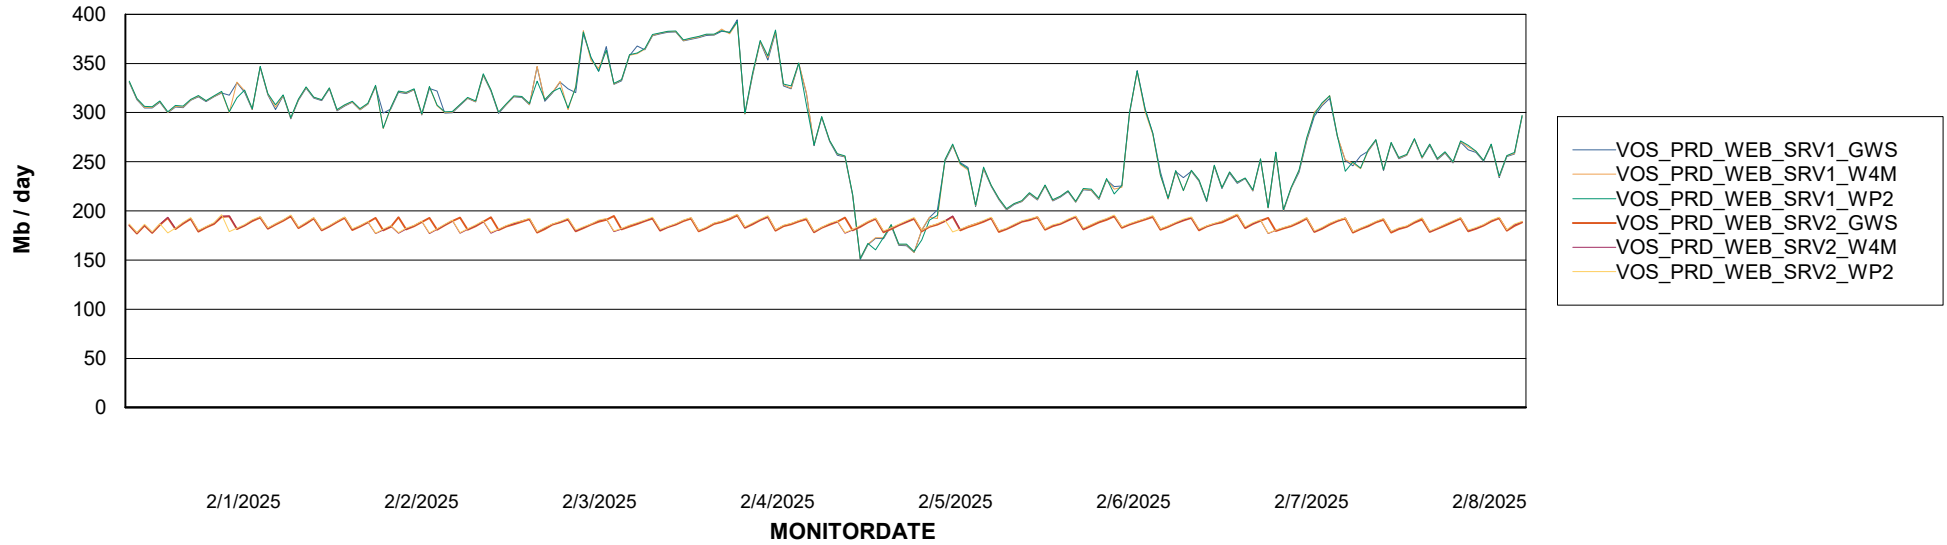

ABSSolute Web Component Services

Avg memory used per ABS Web component