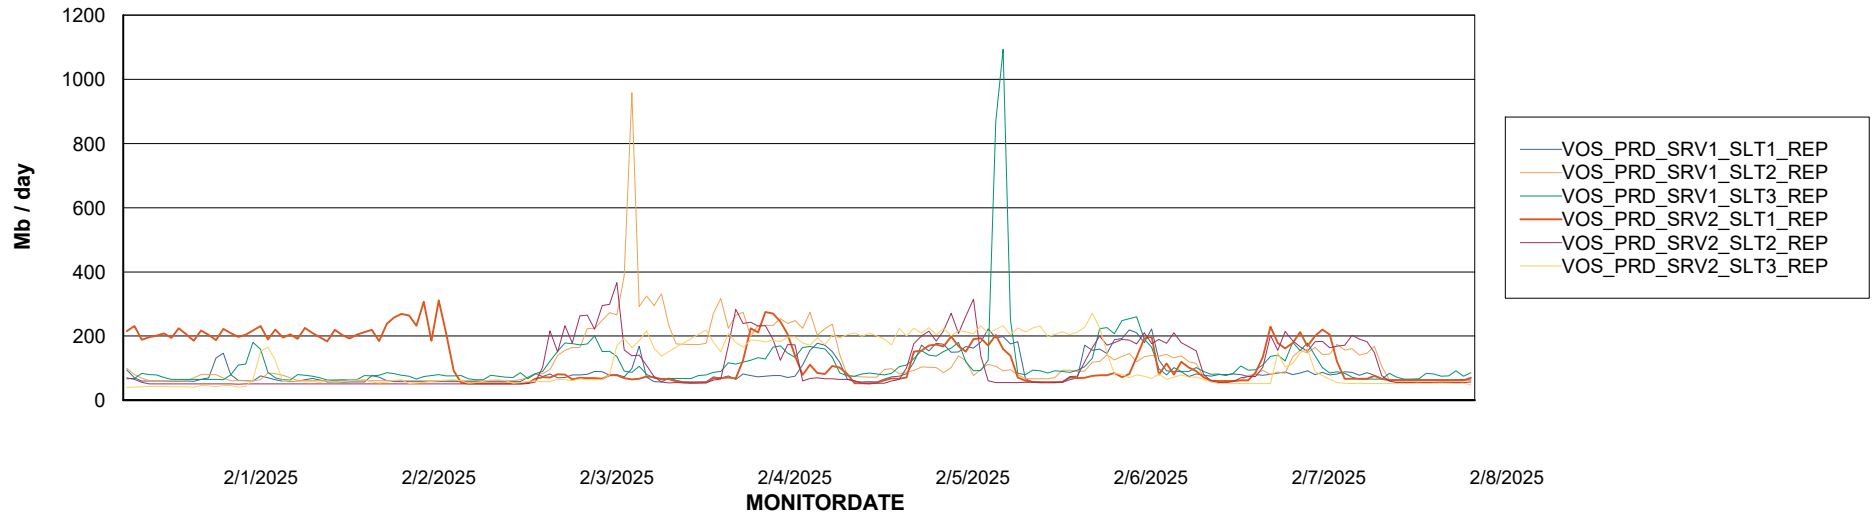

ABSSolute Application ReportServer Services

Avg memory used per ReportServer Service