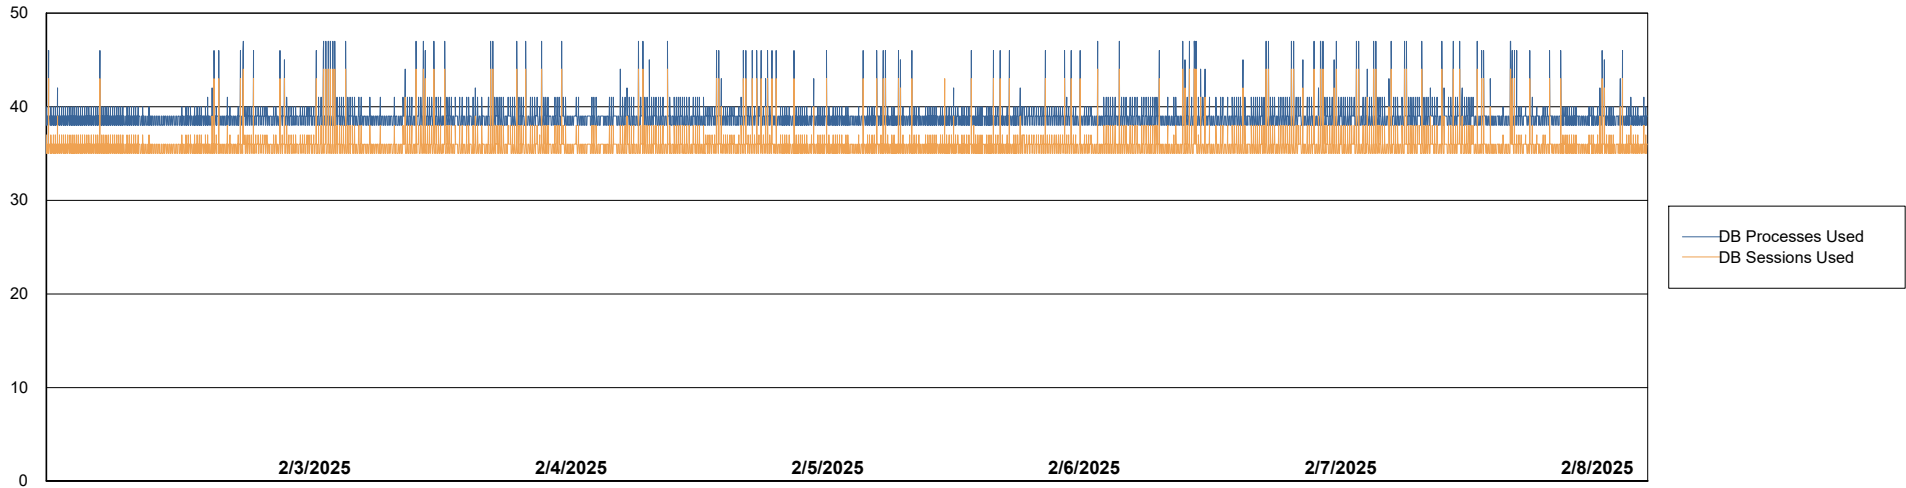

Database Performance VOS_PRD_ABSORA2-2022_HSBABS1

DB Processes Max 1,000