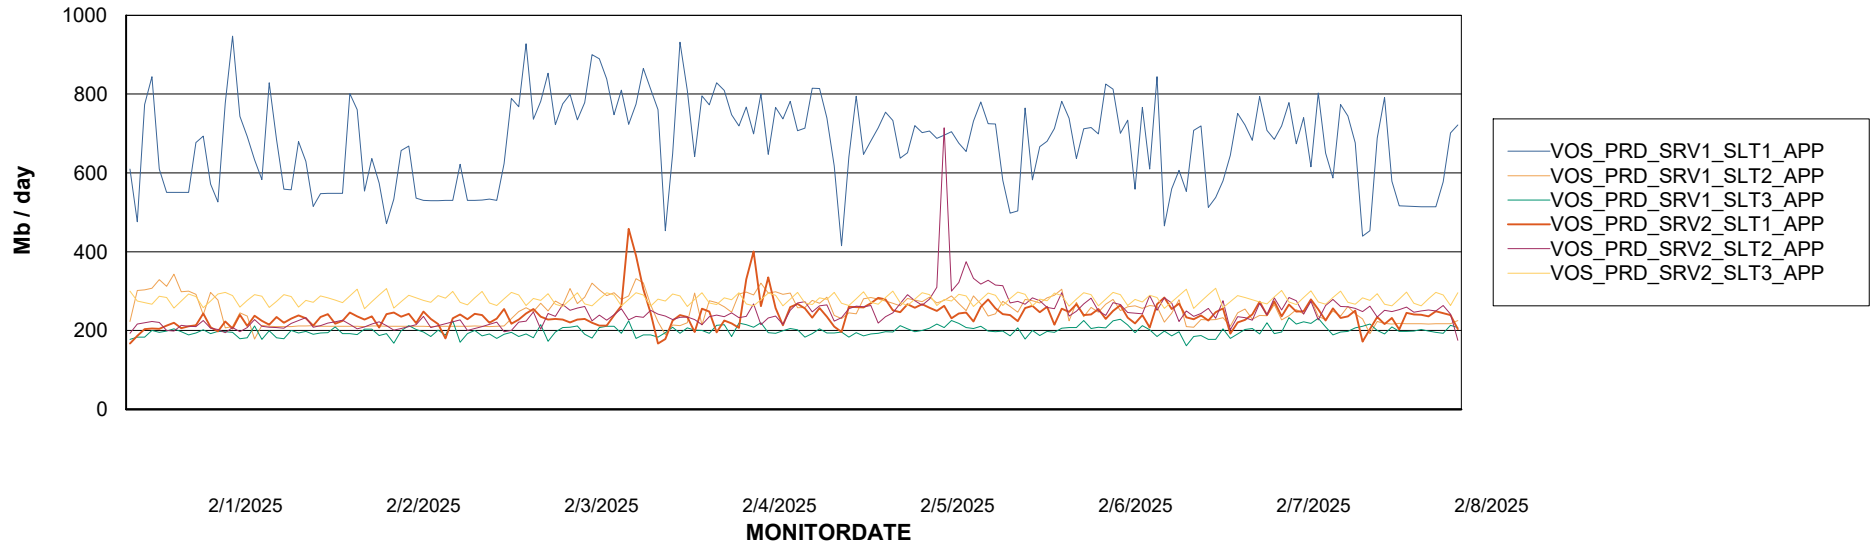

ABSSolute Application Server Services

Avg memory used per ABS Server Service