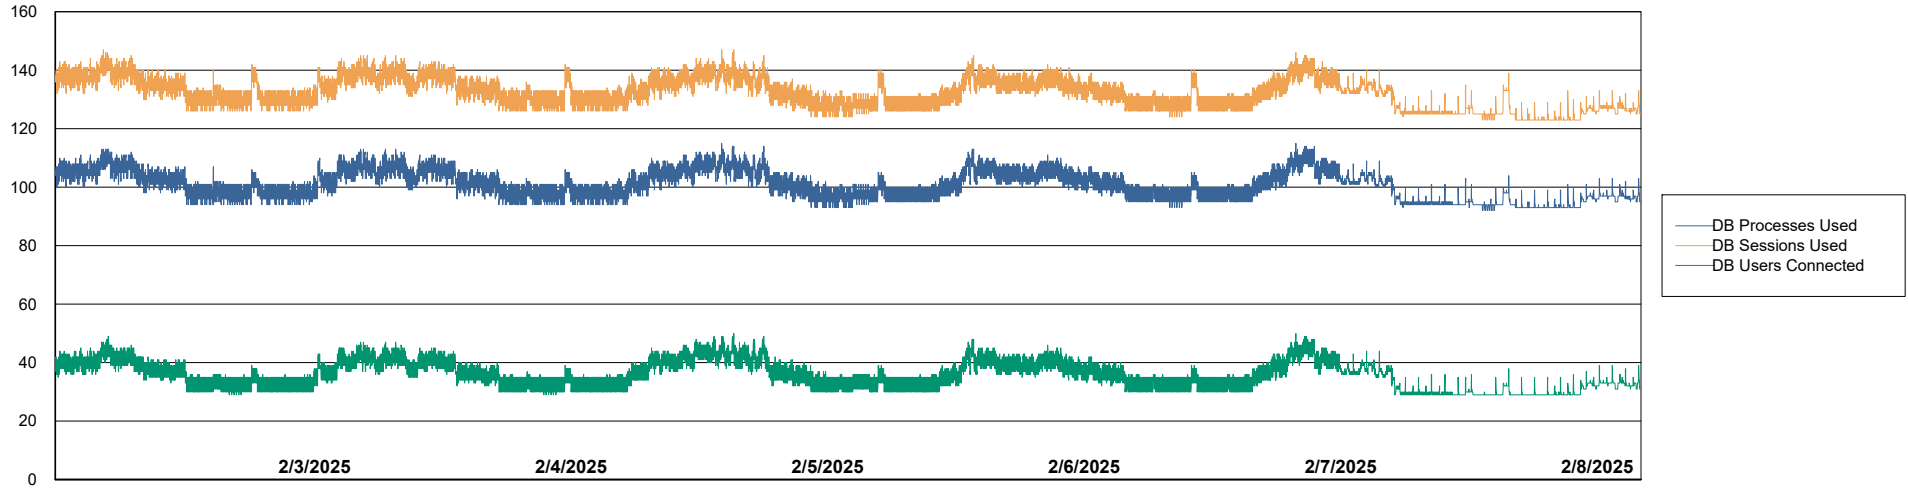

Harddisk Usage VEN_PRD_VENABS07_SB-DB

	Free disk space on C: (%)	Total disk space on C: (Gb)	Used disk space on C: (Gb)	Free disk space on D: (%)	Total disk space on D: (Gb)	Used disk space on D: (Gb)	Free disk space on E: (%)	Total disk space on E: (Gb)	Used disk space on E: (Gb)
2/8/2025	25	102	77	20	1,100	878	91	400	36
2/7/2025	25	102	77	20	1,100	878	91	400	35
2/6/2025	25	102	77	20	1,100	878	91	400	37
2/5/2025	25	102	77	20	1,100	878	92	400	32
2/4/2025	25	102	77	20	1,100	878	93	400	30
2/3/2025	24	102	77	20	1,100	878	93	400	29
2/2/2025	24	102	77	20	1,100	878	92	400	32

Weekly SLA Customer Report

Customer VEN_Production
Database ID 35

Database Performance VENDB_Production_ABS1

Weekly SLA Customer Report

Customer VEN_Production
Database ID 35

Database Performance VENDB_Standby_ABS1_SB