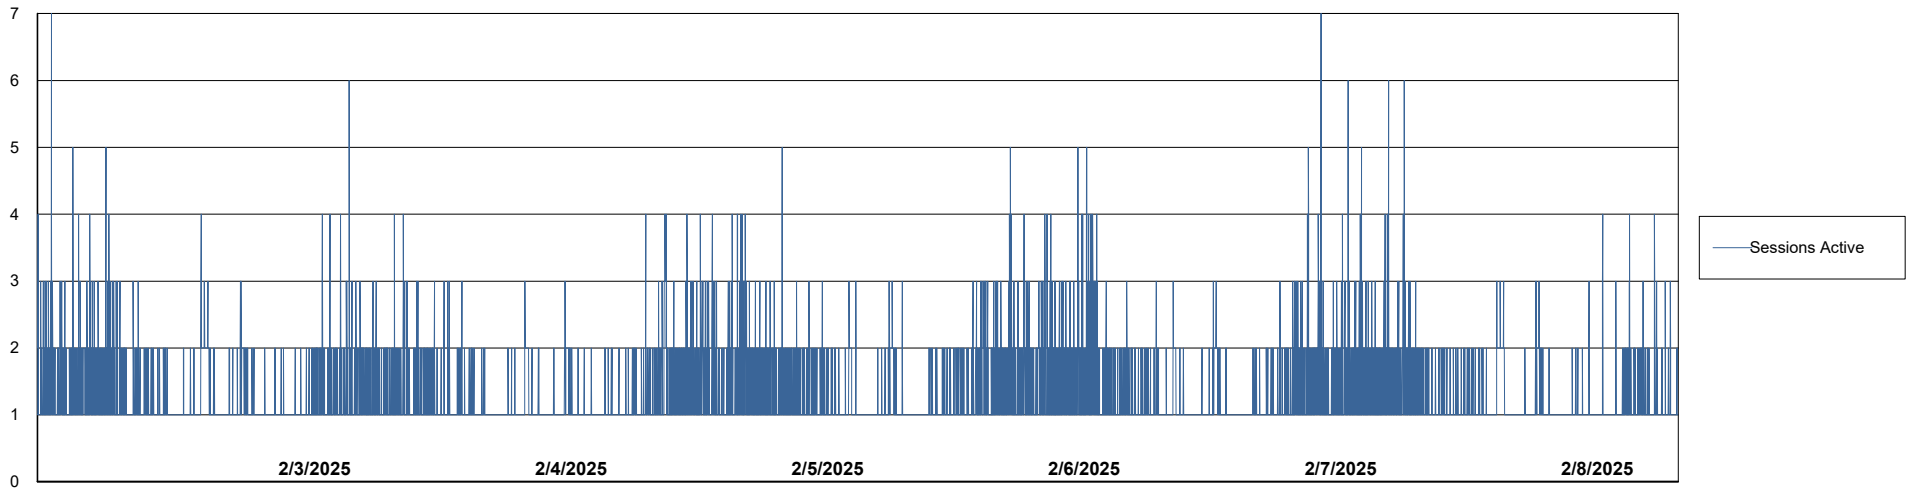

Harddisk Usage VEN_PRD_VENABS07_SB-DB

	Free disk space on C: (%)	Total disk space on C: (Gb)	Used disk space on C: (Gb)	Free disk space on D: (%)	Total disk space on D: (Gb)	Used disk space on D: (Gb)	Free disk space on E: (%)	Total disk space on E: (Gb)	Used disk space on E: (Gb)
2/8/2025	25	102	77	20	1,100	878	91	400	36
2/7/2025	25	102	77	20	1,100	878	91	400	35
2/6/2025	25	102	77	20	1,100	878	91	400	37
2/5/2025	25	102	77	20	1,100	878	92	400	32
2/4/2025	25	102	77	20	1,100	878	93	400	30
2/3/2025	24	102	77	20	1,100	878	93	400	29
2/2/2025	24	102	77	20	1,100	878	92	400	32

Weekly SLA Customer Report

Customer VEN_Production
Database ID 35

Database Performance VENDB_Production_ABS1

Weekly SLA Customer Report

Customer VEN_Production
Database ID 35

Database Performance VENDB_Standby_ABS1_SB