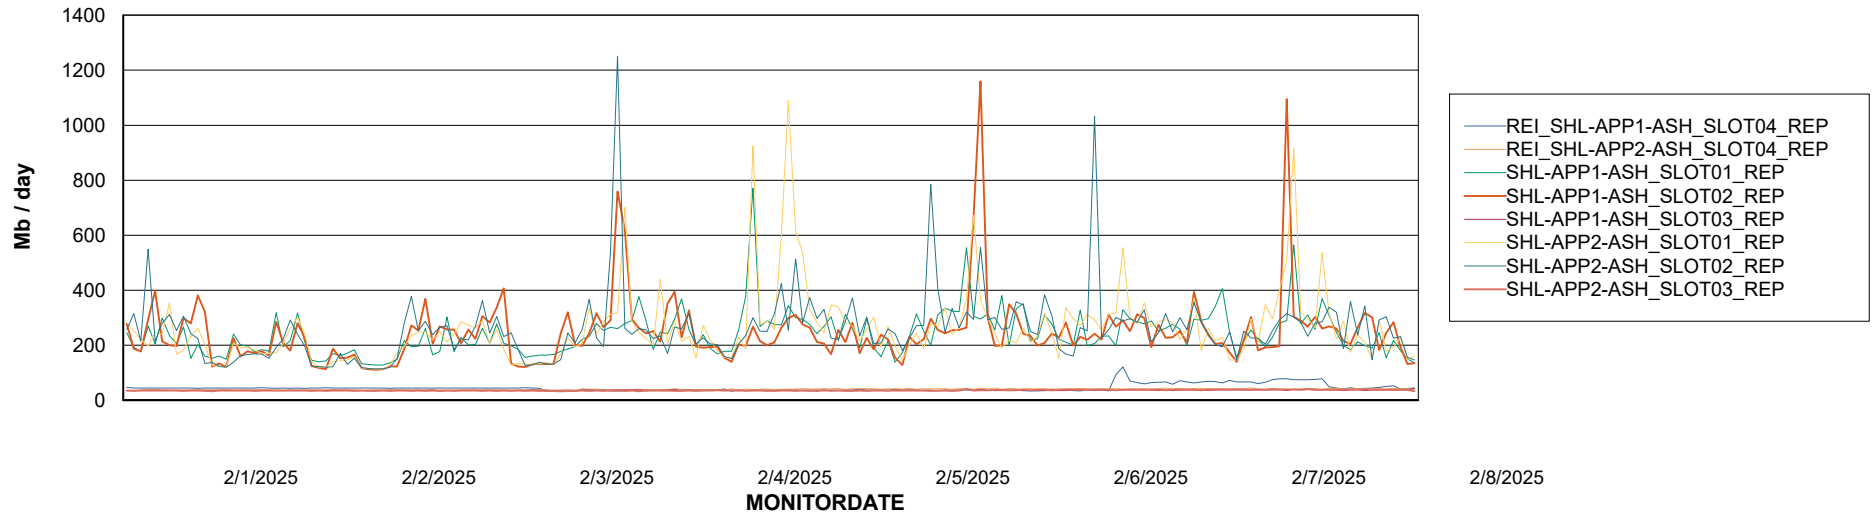

Avg memory used per ABS Server Service

Avg users per day per ABS server

Weekly SLA Customer Report

Customer SHL OCI ASH Production
Database ID 182

ABSSolute Application ReportServer Services

Avg memory used per ReportServer Service