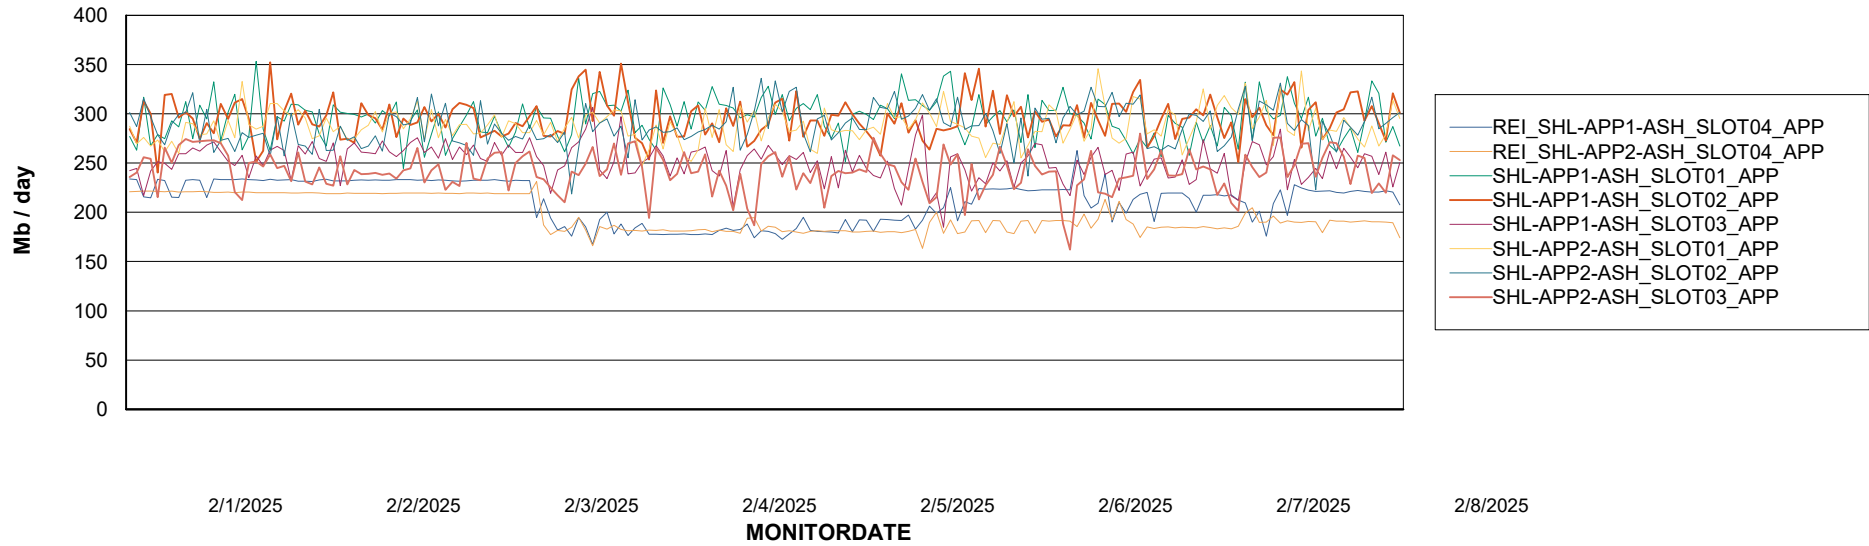

ABSSolute Application Server Services

Avg memory used per ABS Server Service