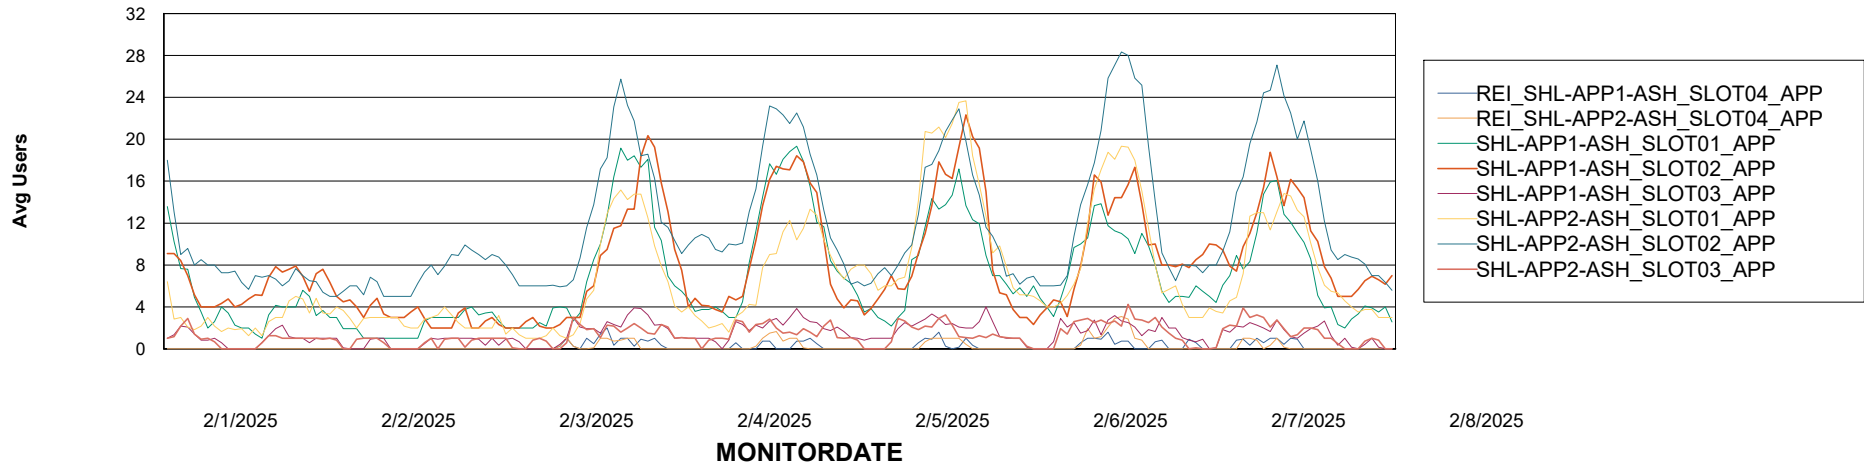

Avg users per day per ABS server