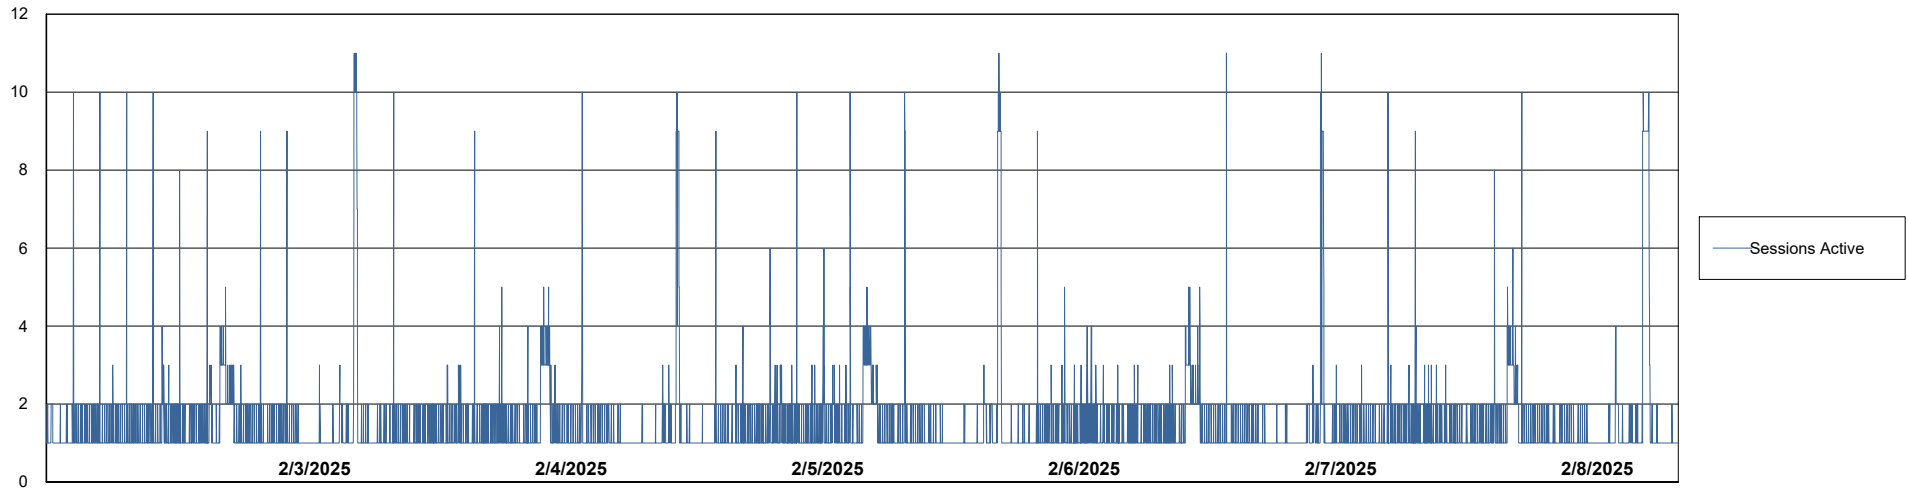

Weekly SLA Customer Report

Customer SHL OCI ASH Production
Database ID 182

Database Performance SHL-BI-ASH_PROD_ABS1

Weekly SLA Customer Report

Customer SHL OCI ASH Production
Database ID 182

Database Performance SHL-DBS1-ASH_PROD_ABS1

Weekly SLA Customer Report

Customer SHL OCI ASH Production
Database ID 182

Database Performance SHL-DBS2-ASH_PROD_HSBABS1

DB Processes Max 0
DB Processes Max 4
DB Processes Max 1,000

Weekly SLA Customer Report