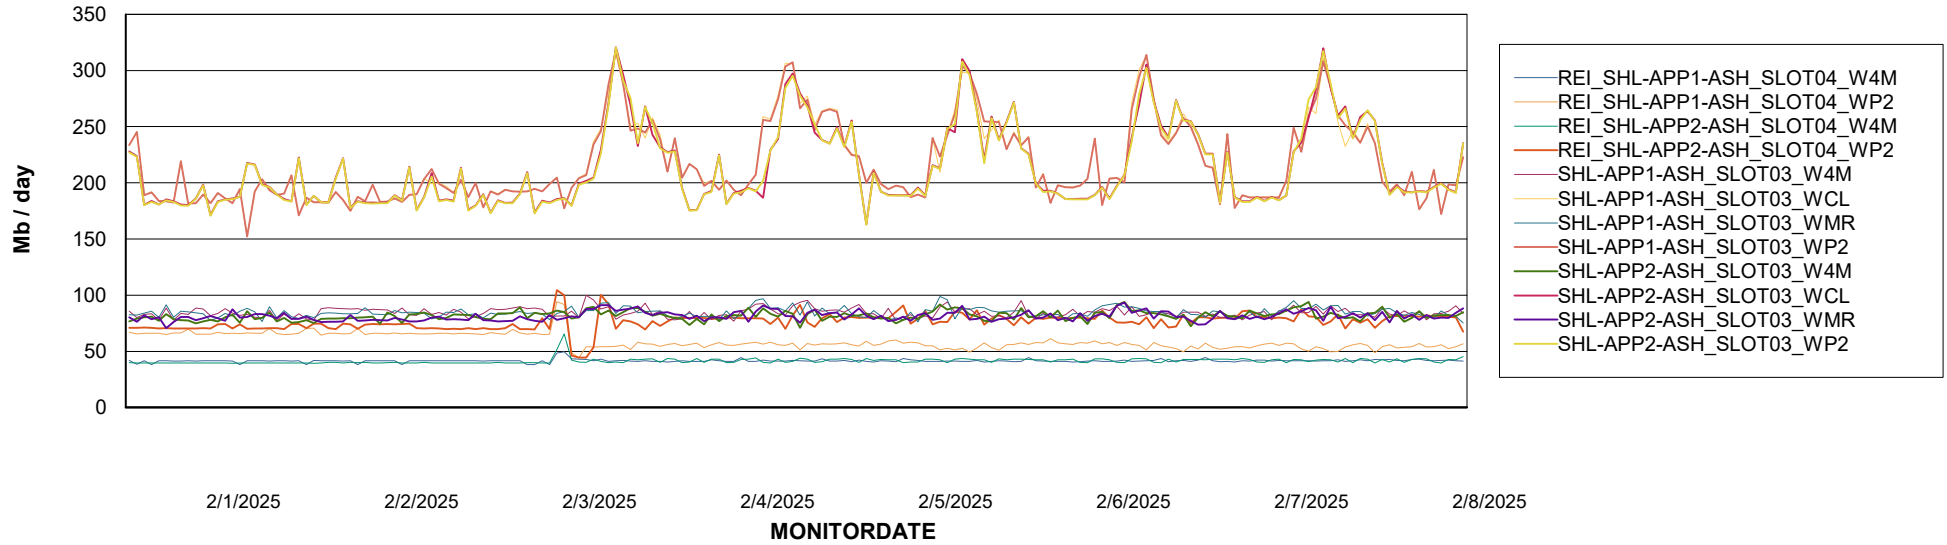

ABSSolute Web Component Services

Avg memory used per ABS Web component