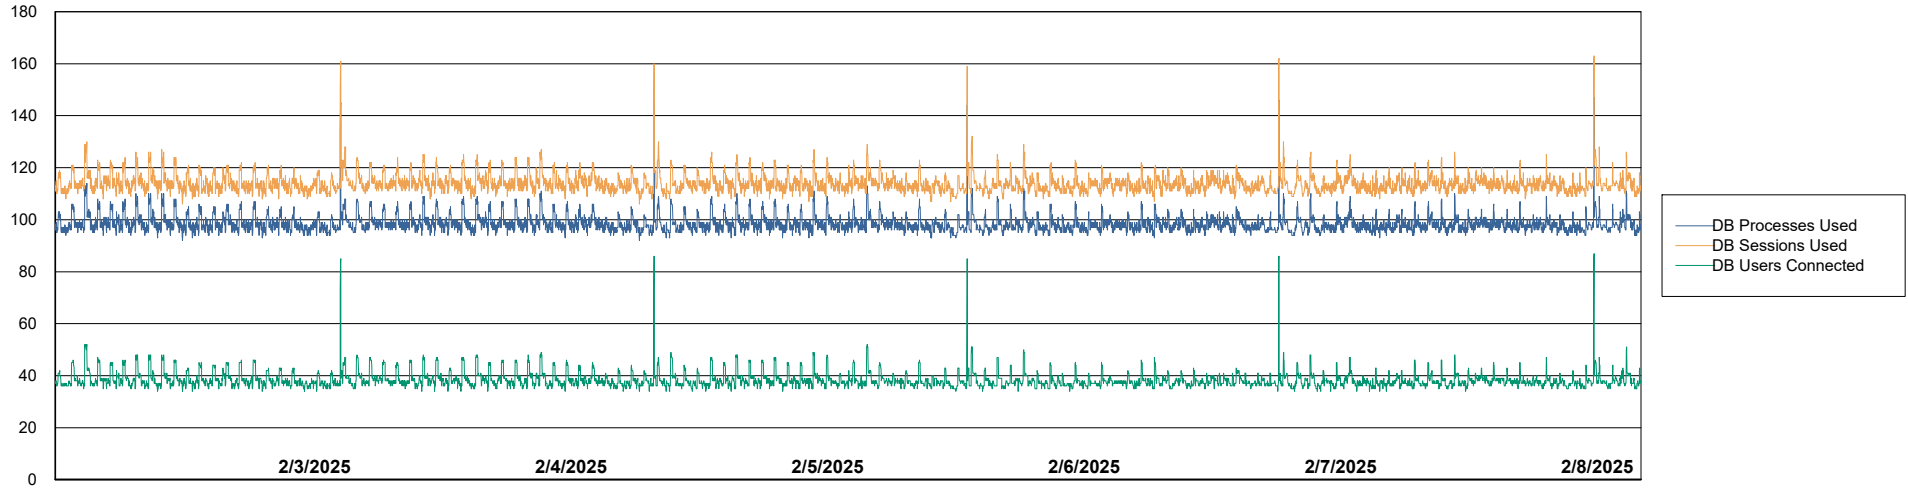

Database Performance SHL-BI-ASH_PROD_ABS1