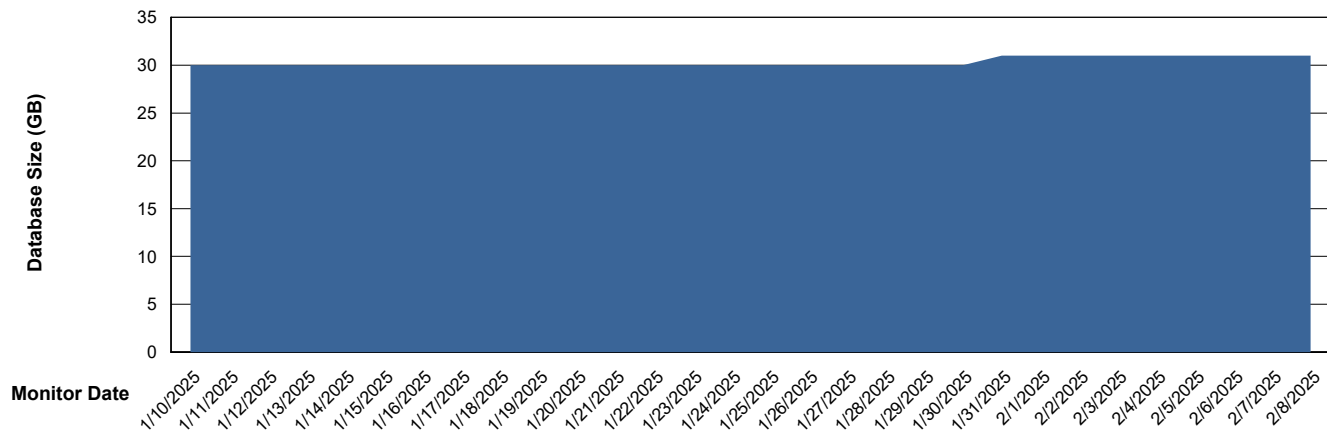

Weekly SLA Customer Report

Customer SHL OCI ASH Production
Database ID 182

Database Performance SHL-BI-ASH_PROD_ABS1

Weekly SLA Customer Report

Customer SHL OCI ASH Production
Database ID 182

Database Performance SHL-DBS1-ASH_PROD_ABS1

Weekly SLA Customer Report

Customer SHL OCI ASH Production
Database ID 182

Database Performance SHL-DBS2-ASH_PROD_HSBABS1

DB Processes Max 0
DB Processes Max 4
DB Processes Max 1,000

Weekly SLA Customer Report

Customer SHL OCI ASH Production
Database ID 182

DATABASE SIZE SHL-BI-ASH_PROD_ABS1

Database growth over last month

DATABASE SIZE SHL-DBS1-ASH_PROD_ABS1

Database growth over last month

Weekly SLA Customer Report