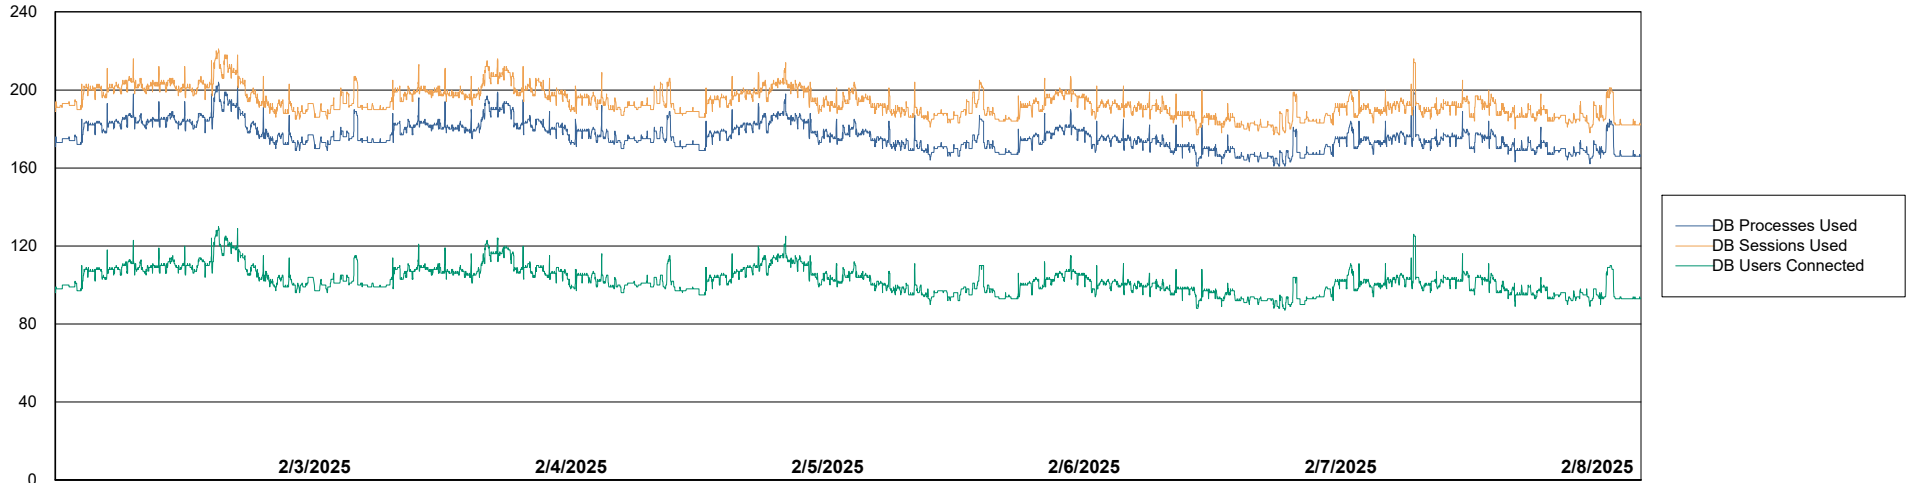

Weekly SLA Customer Report

Customer SHL OCI ASH Production
Database ID 182

Database Performance SHL-BI-ASH_PROD_ABS1

Weekly SLA Customer Report

Customer SHL OCI ASH Production
Database ID 182

Database Performance SHL-DBS1-ASH_PROD_ABS1