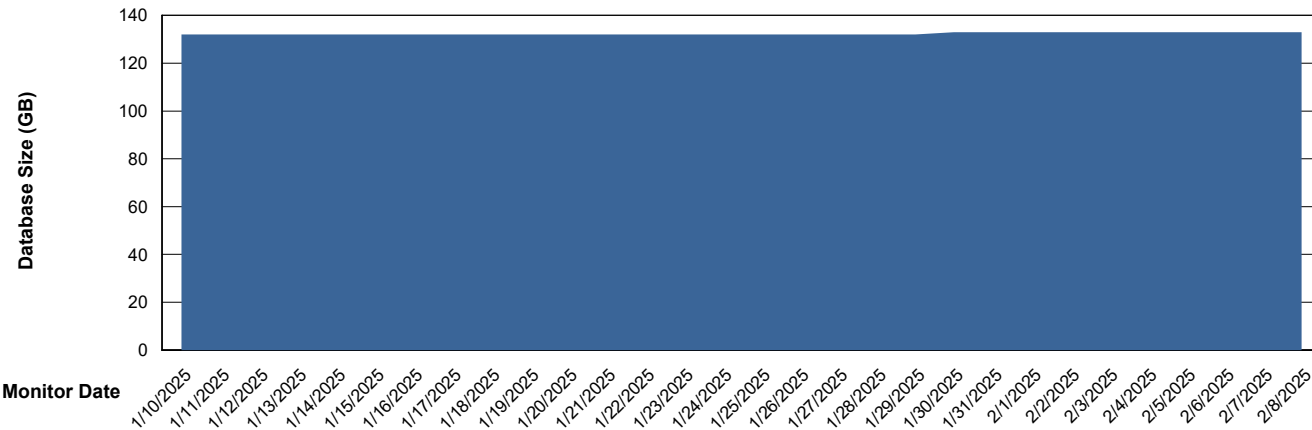

DB Processes Max 300

Weekly SLA Customer Report

Customer RSS Production
 Database ID 52

DATABASE SIZE RSS_PRD_SV1364_PRD_ABS1

Database growth over last month

Database Tablespace RSS_PRD_SV1364_PRD_ABS1

| Date | Tablespace Name | Filesize (Gb) | Usedsize (Gb) | Percentage free |
|----------|-----------------|---------------|---------------|-----------------|
| 2/8/2025 | ABSDATA | 65 | 54 | 17 |
| | INDX | 89 | 74 | 17 |
| 2/7/2025 | ABSDATA | 65 | 54 | 17 |
| | INDX | 89 | 74 | 17 |
| 2/6/2025 | ABSDATA | 65 | 54 | 17 |
| | INDX | 89 | 74 | 17 |
| 2/5/2025 | ABSDATA | 65 | 54 | 17 |
| | INDX | 89 | 74 | 17 |
| 2/4/2025 | ABSDATA | 65 | 54 | 17 |
| | INDX | 89 | 74 | 17 |
| 2/3/2025 | ABSDATA | 65 | 54 | 17 |
| | INDX | 89 | 74 | 17 |
| 2/2/2025 | ABSDATA | 65 | 54 | 17 |
| | INDX | 89 | 74 | 17 |