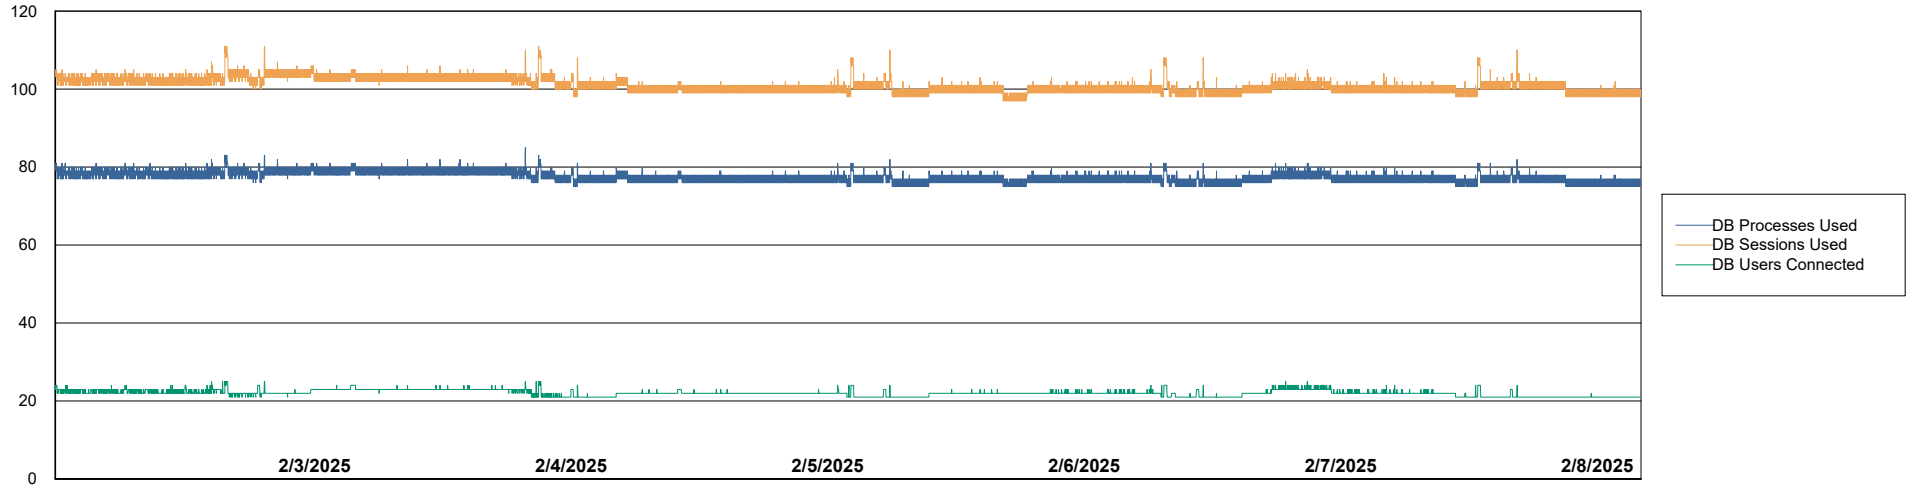

Weekly SLA Customer Report

Customer RSS Production
Database ID 52

Database Performance RSS_PRD_SV1364_PRD_ABS1

Weekly SLA Customer Report

Customer RSS Production
Database ID 52

Database Performance RSS_PRD_SV1365_PRD_HSBABS1