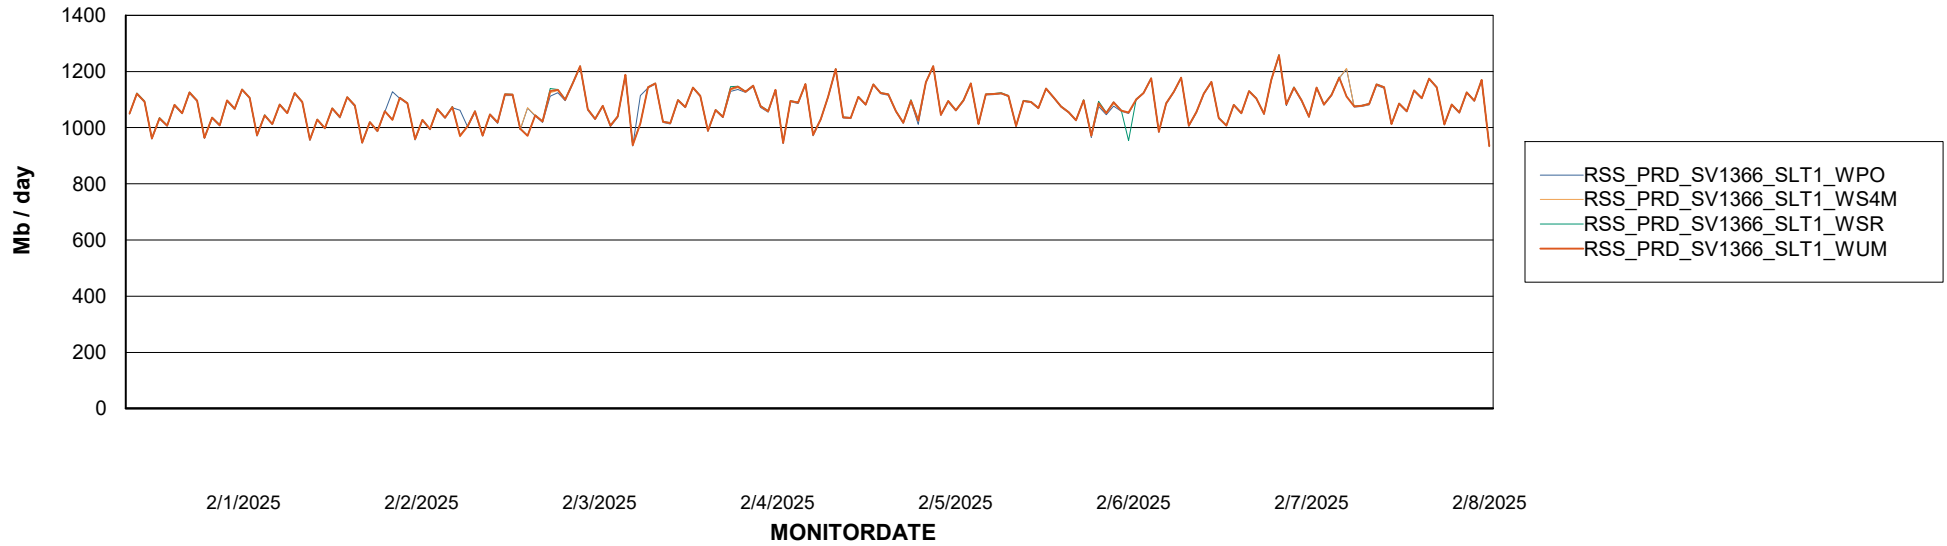

ABSSolute Application ReportServer Services

Avg memory used per ReportServer Service

Weekly SLA Customer Report

Customer RSS Production
Database ID 52

ABSSolute Web Component Services

Avg memory used per ABS Web component