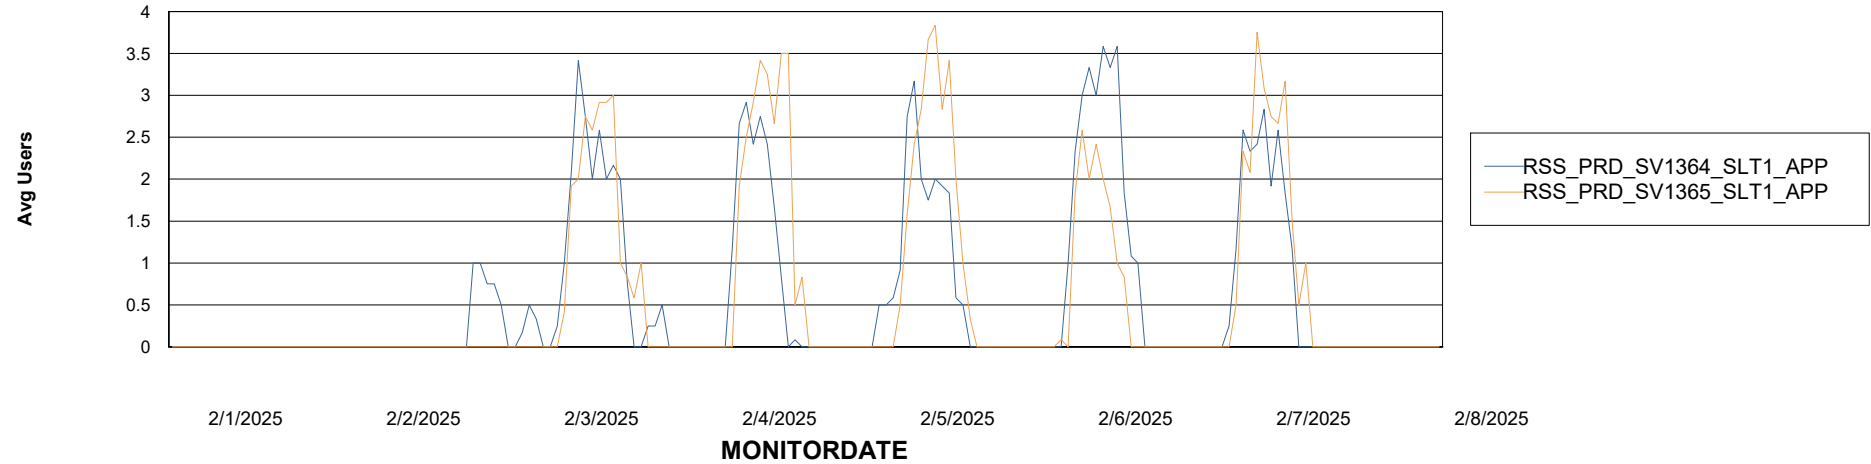

Weekly SLA Customer Report

Customer RSS Production
Database ID 52

ABSSolute Application Server Services

Avg memory used per ABS Server Service

Avg users per day per ABS server

Weekly SLA Customer Report

Customer RSS Production
Database ID 52