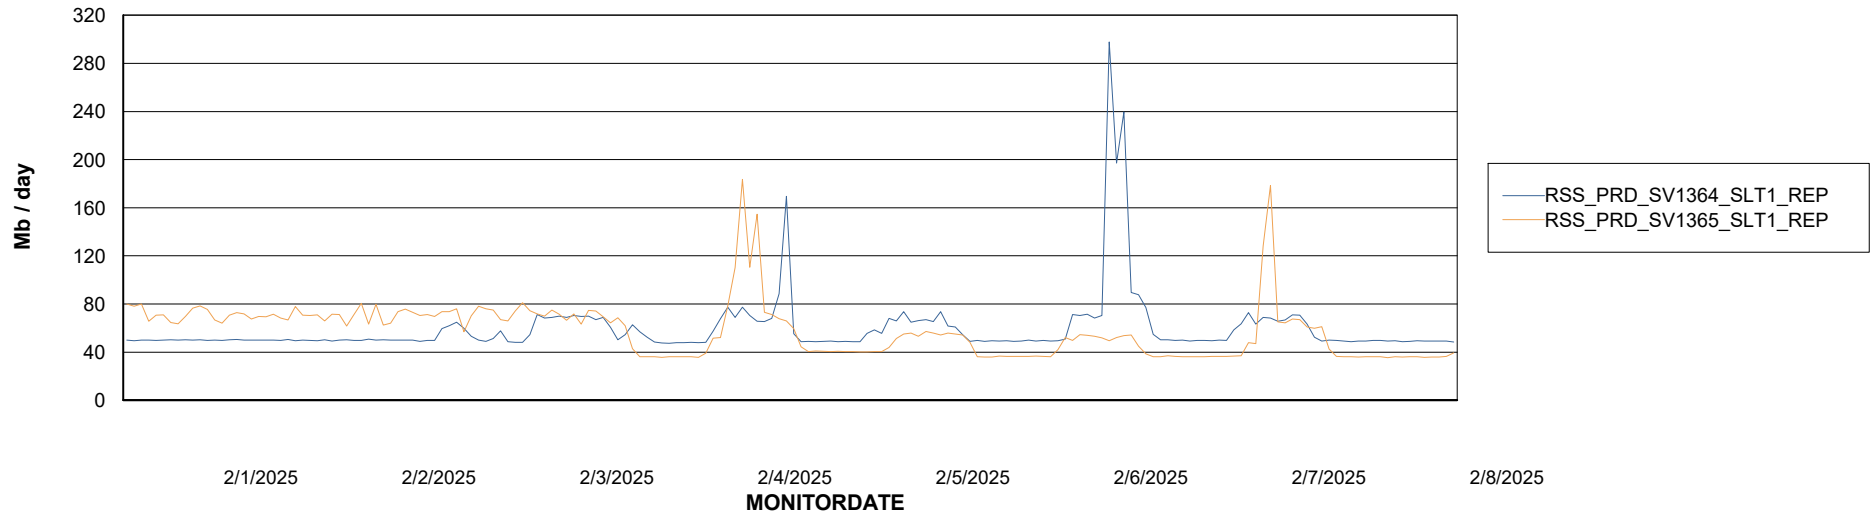

ABSSolute Application ReportServer Services

Avg memory used per ReportServer Service