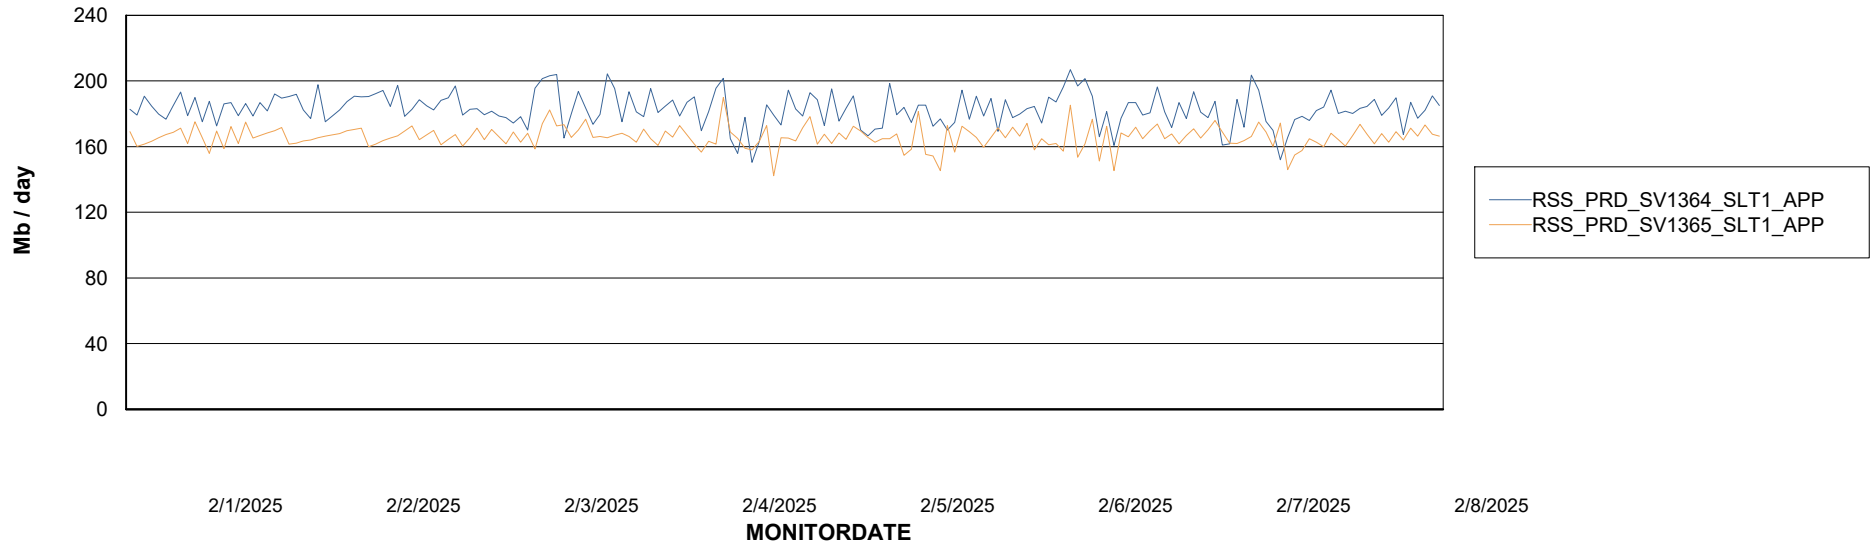

DB Processes Max 300

Weekly SLA Customer Report

Customer RSS Production
 Database ID 52

DATABASE SIZE RSS_PRD_SV1364_PRD_ABS1

Database growth over last month

Database Tablespace RSS_PRD_SV1364_PRD_ABS1

| Date | Tablespace Name | Filesize (Gb) | Usedsize (Gb) | Percentage free |
|----------|-----------------|---------------|---------------|-----------------|
| 2/8/2025 | ABSDATA | 65 | 54 | 17 |
| | INDX | 89 | 74 | 17 |
| 2/7/2025 | ABSDATA | 65 | 54 | 17 |
| | INDX | 89 | 74 | 17 |
| 2/6/2025 | ABSDATA | 65 | 54 | 17 |
| | INDX | 89 | 74 | 17 |
| 2/5/2025 | ABSDATA | 65 | 54 | 17 |
| | INDX | 89 | 74 | 17 |
| 2/4/2025 | ABSDATA | 65 | 54 | 17 |
| | INDX | 89 | 74 | 17 |
| 2/3/2025 | ABSDATA | 65 | 54 | 17 |
| | INDX | 89 | 74 | 17 |
| 2/2/2025 | ABSDATA | 65 | 54 | 17 |
| | INDX | 89 | 74 | 17 |

Weekly SLA Customer Report

Customer RSS Production
Database ID 52

ABSSolute Application Server Services

Avg memory used per ABS Server Service

Avg users per day per ABS server

Weekly SLA Customer Report

Customer RSS Production
Database ID 52