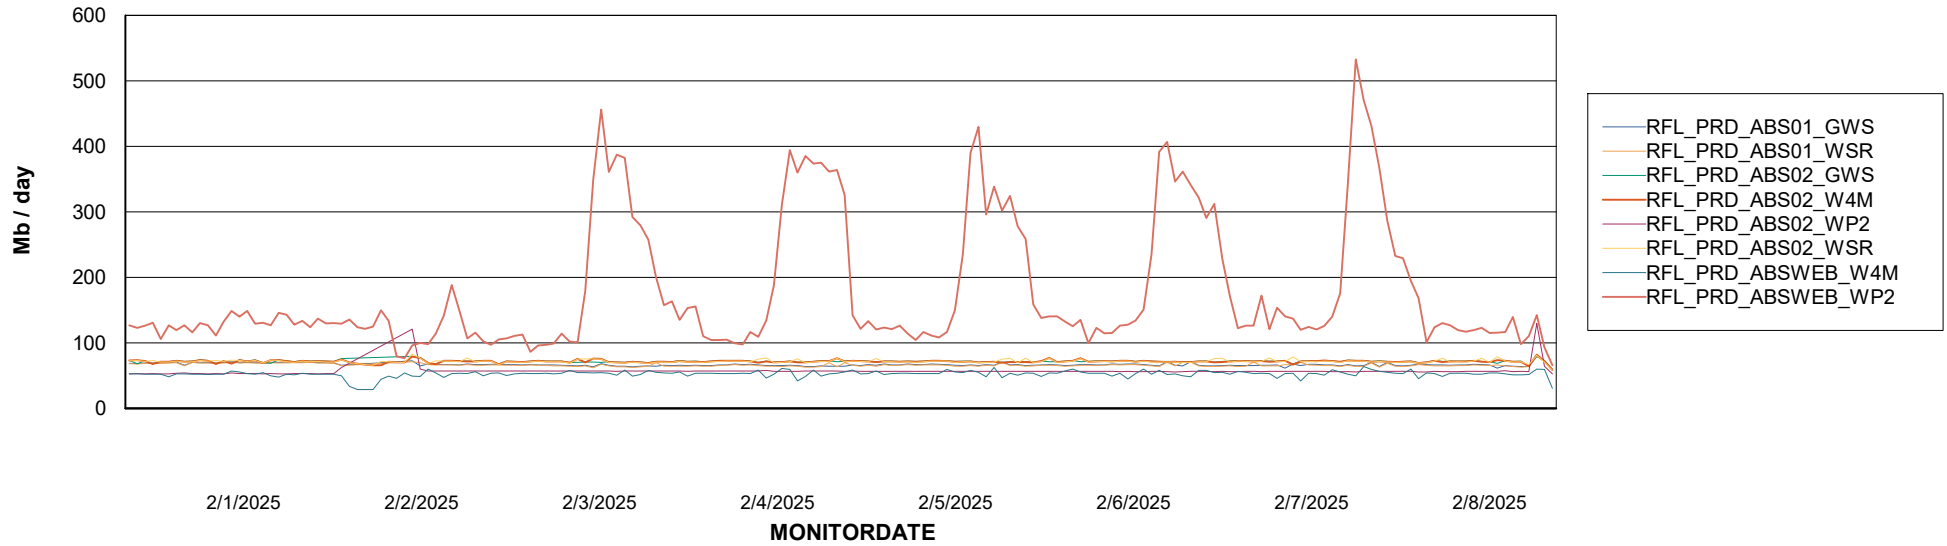

ABSSolute Web Component Services

Avg memory used per ABS Web component