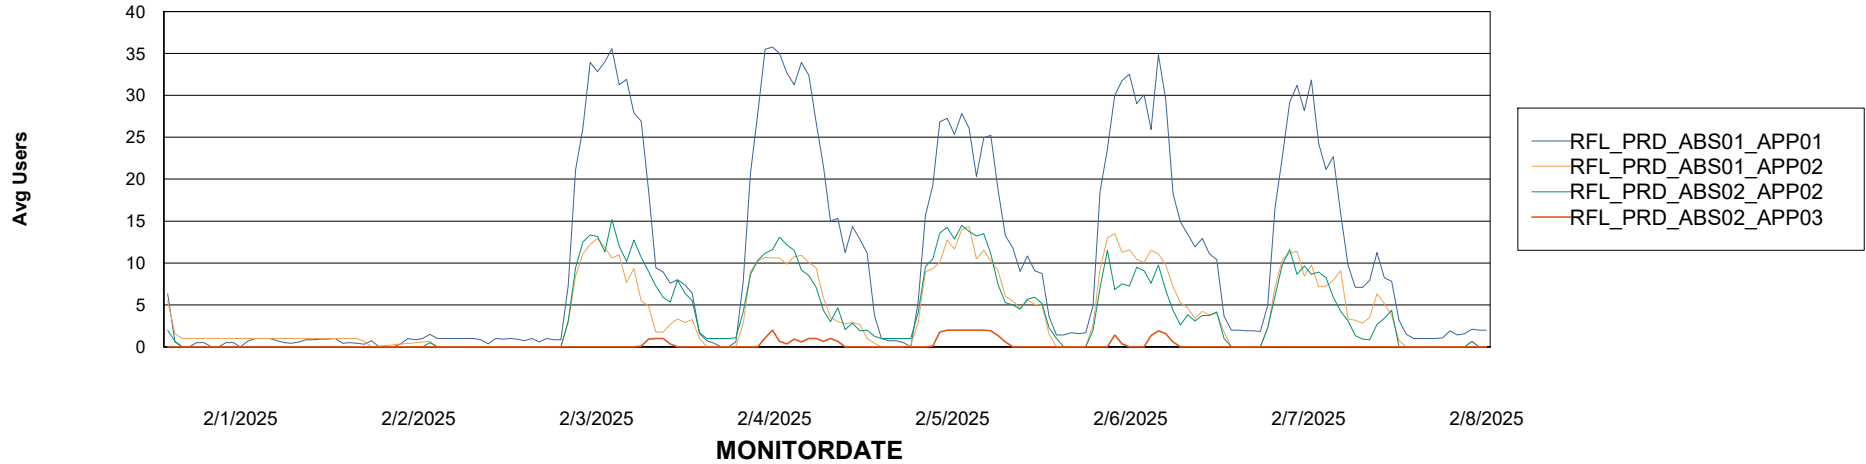

Avg users per day per ABS server