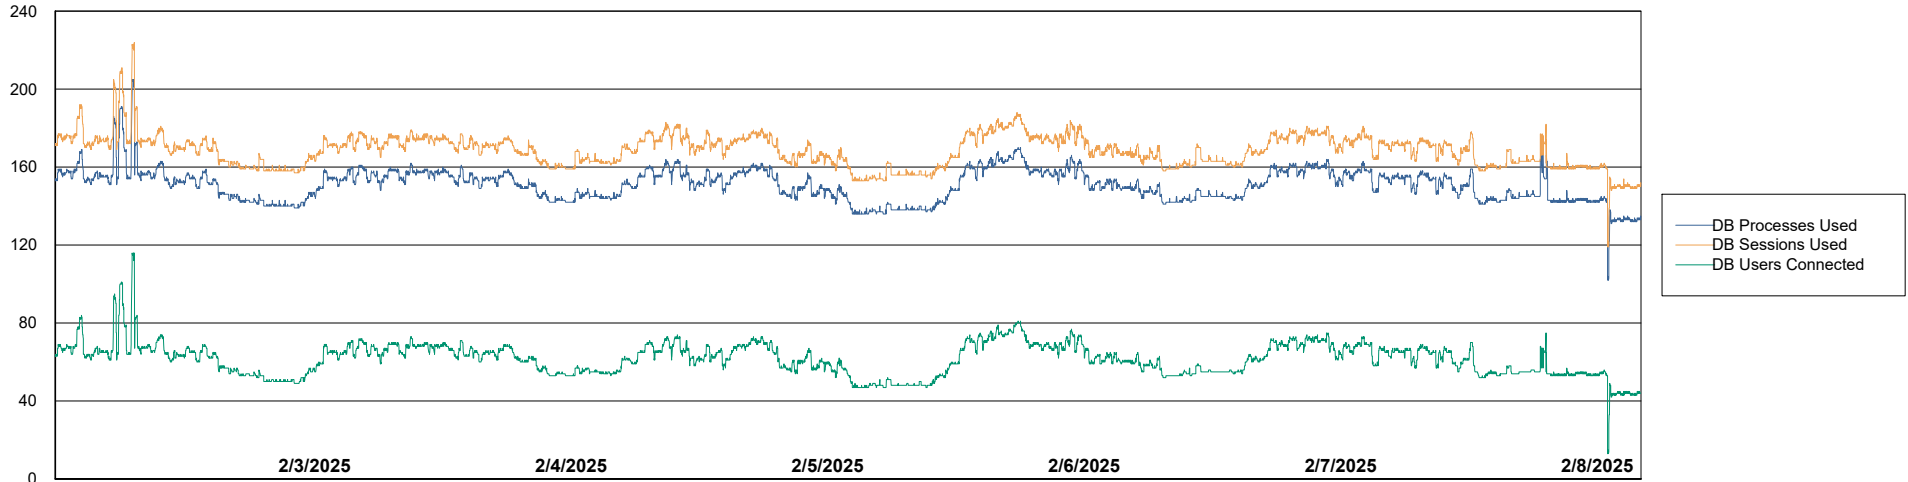

Weekly SLA Customer Report

Customer RFL_Production
Database ID 36

Harddisk Usage RFL_PRD_ABSWEB

	Free disk space on C: (%)	Total disk space on C: (Gb)	Used disk space on C: (Gb)
2/8/2025	75	126	32
2/7/2025	75	126	32
2/6/2025	75	126	32
2/5/2025	74	126	33
2/4/2025	74	126	33
2/3/2025	74	126	33
2/2/2025	74	126	32

Weekly SLA Customer Report

Customer RFL_Production
Database ID 36

Database Performance RFL_PRD_ABS01_DB

Weekly SLA Customer Report

Customer RFL_Production
Database ID 36

Database Performance RFL_PRD_ABS02_STB_DB