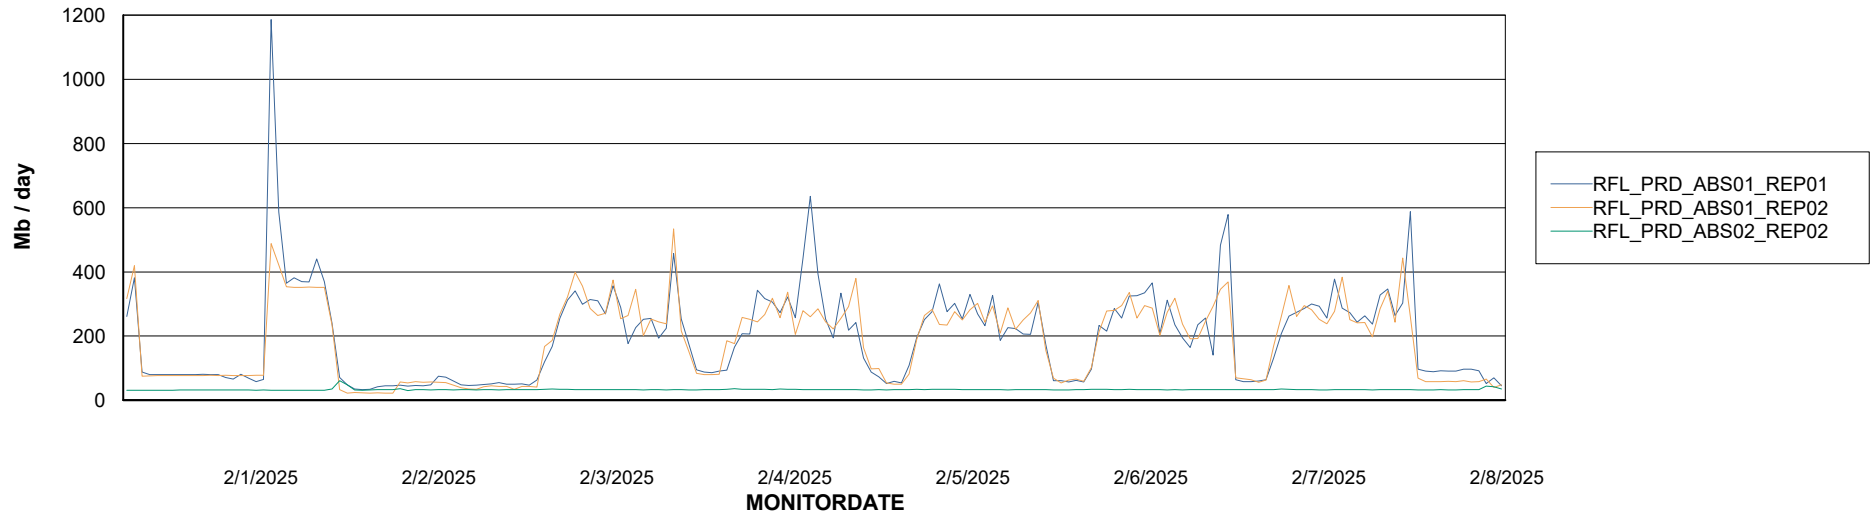

Avg memory used per ABS Server Service

Avg users per day per ABS server

Weekly SLA Customer Report

Customer RFL_Production
Database ID 36

ABSSolute Application ReportServer Services

Avg memory used per ReportServer Service