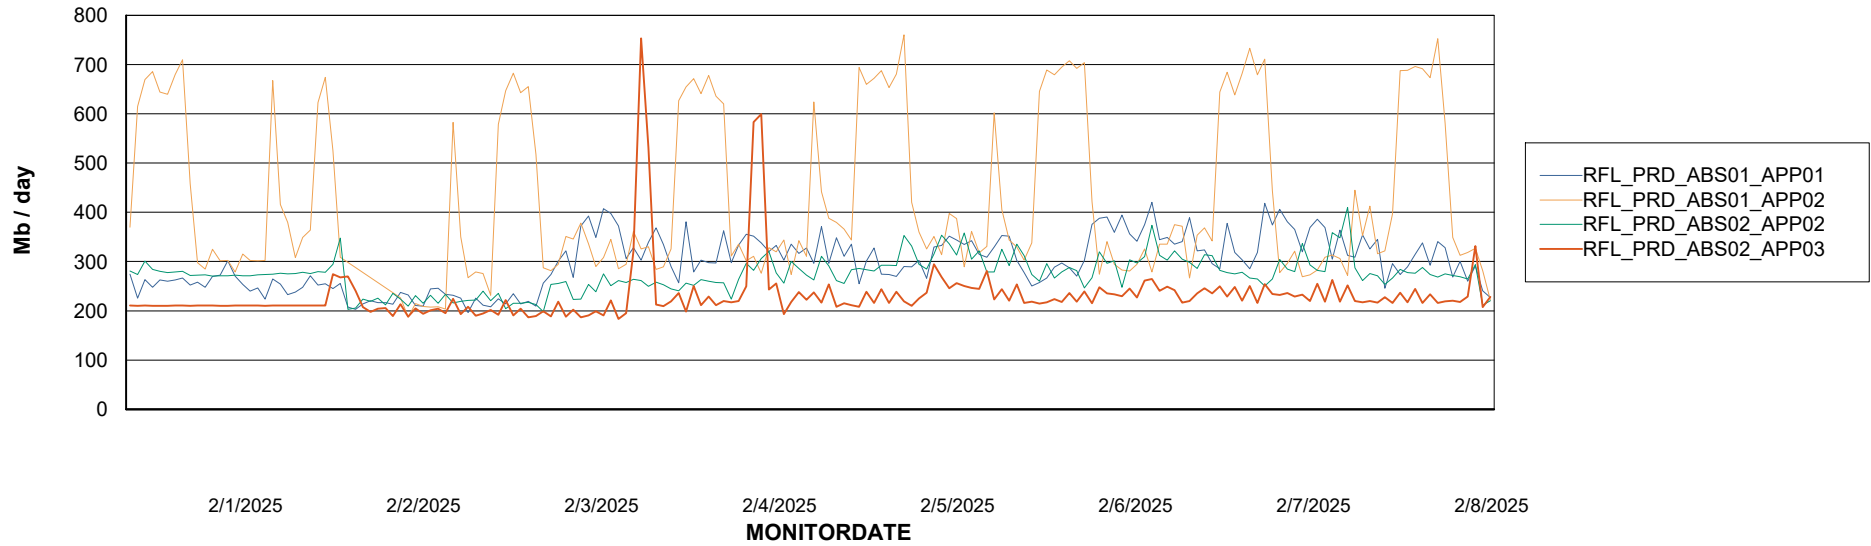

ABSSolute Application Server Services

Avg memory used per ABS Server Service