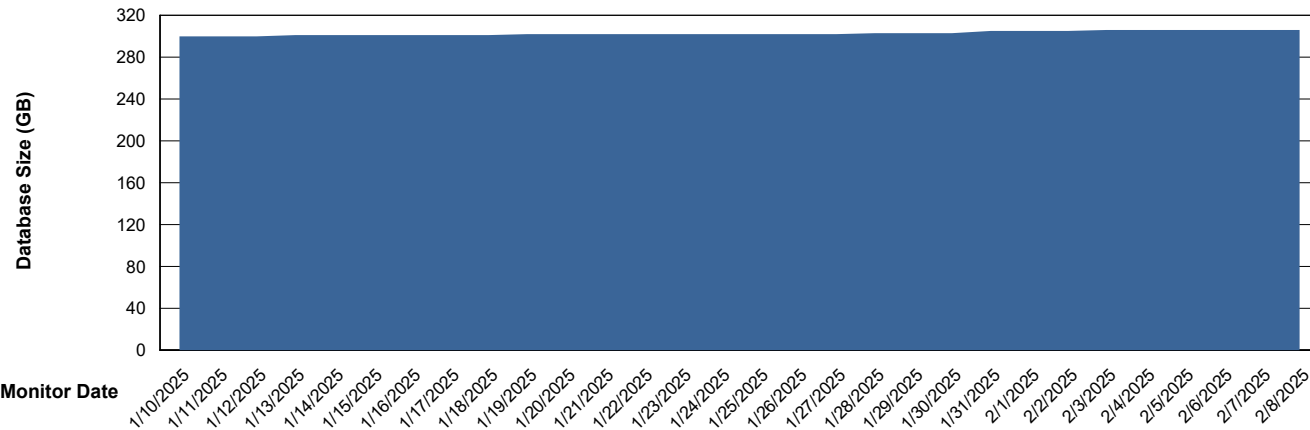

Weekly SLA Customer Report

Customer RFL_Production
Database ID 36

Database Performance RFL_PRD_ABS01_DB

Weekly SLA Customer Report

Customer RFL_Production
Database ID 36

Database Performance RFL_PRD_ABS02_STB_DB

DB Processes Max 1,000

Weekly SLA Customer Report

Customer RFL_Production
 Database ID 36

DATABASE SIZE RFL_PRD_ABS01_DB

Database growth over last month

Database Tablespace RFL_PRD_ABS01_DB

Date	Tablespace Name	Filesize (Gb)	Usedsize (Gb)	Percentage free
2/8/2025	ABSDATA	117	86	26
	INDX	246	205	17
2/7/2025	ABSDATA	100	86	14
	INDX	246	205	17
2/6/2025	ABSDATA	100	86	14
	INDX	246	205	17
2/5/2025	ABSDATA	100	86	14
	INDX	246	205	17
2/4/2025	ABSDATA	100	86	14
	INDX	246	204	17
2/3/2025	ABSDATA	100	86	14
	INDX	246	204	17
2/2/2025	ABSDATA	100	86	14
	INDX	246	204	17

Weekly SLA Customer Report

Customer RFL_Production
Database ID 36

Standby Database Health RFL_Production

Recovery lag for last 7 days

Weekly SLA Customer Report

Customer RFL_Production
Database ID 36

ABSSolute Application Server Services