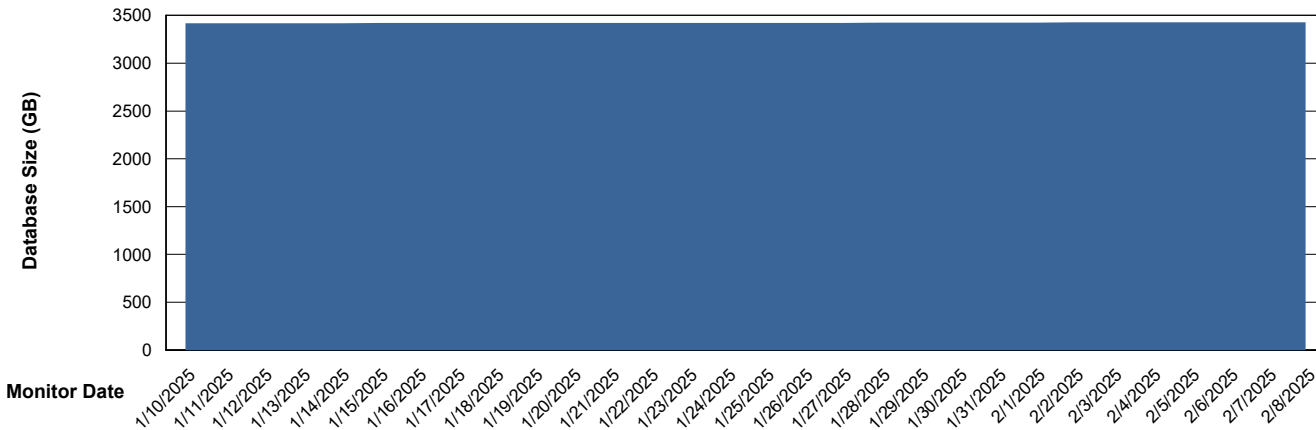

Weekly SLA Customer Report

Customer LTS(CleanLease)_Test
Database ID 127

Database Performance LTS_TST_CLSABSDB01T_ABST

Weekly SLA Customer Report

Customer LTS(CleanLease)_Test
 Database ID 127

DATABASE SIZE LTS_TST_CLSABSDB01T_ABST

Database growth over last month

Database Tablespace LTS_TST_CLSABSDB01T_ABST

Date	Tablespace Name	Filesize (Gb)	Usedsize (Gb)	Percentage free
2/8/2025	ABSDATA	1,325	1,250	6
	INDX	2,240	2,163	3
2/7/2025	ABSDATA	1,325	1,250	6
	INDX	2,240	2,162	3
2/6/2025	ABSDATA	1,325	1,249	6
	INDX	2,240	2,162	3
2/5/2025	ABSDATA	1,325	1,249	6
	INDX	2,240	2,162	3
2/4/2025	ABSDATA	1,325	1,249	6
	INDX	2,240	2,161	4
2/3/2025	ABSDATA	1,325	1,249	6
	INDX	2,240	2,161	4
2/2/2025	ABSDATA	1,325	1,249	6
	INDX	2,240	2,161	4