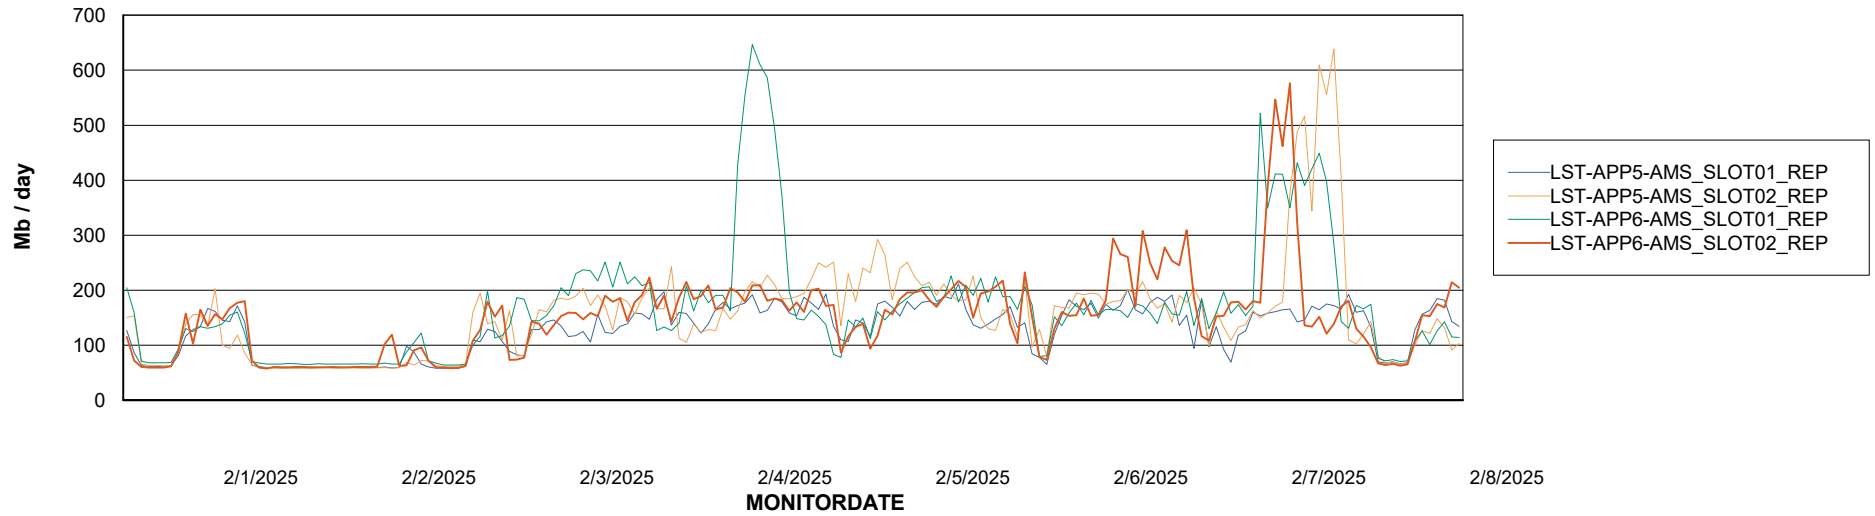

ABSSolute Application ReportServer Services

Avg memory used per ReportServer Service