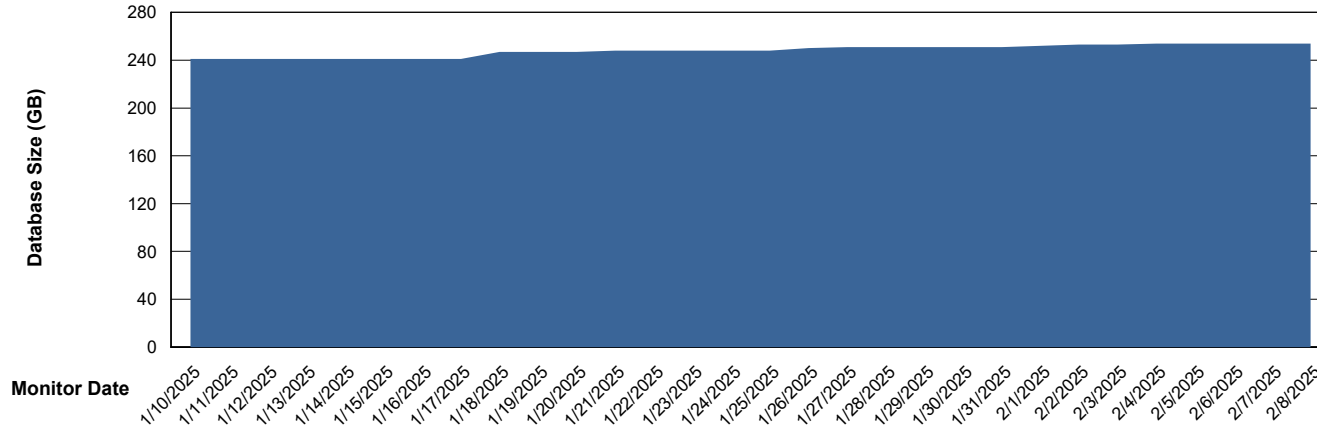

DATABASE SIZE LST-DBS5-AMS_DB_ABSEE

Database growth over last month