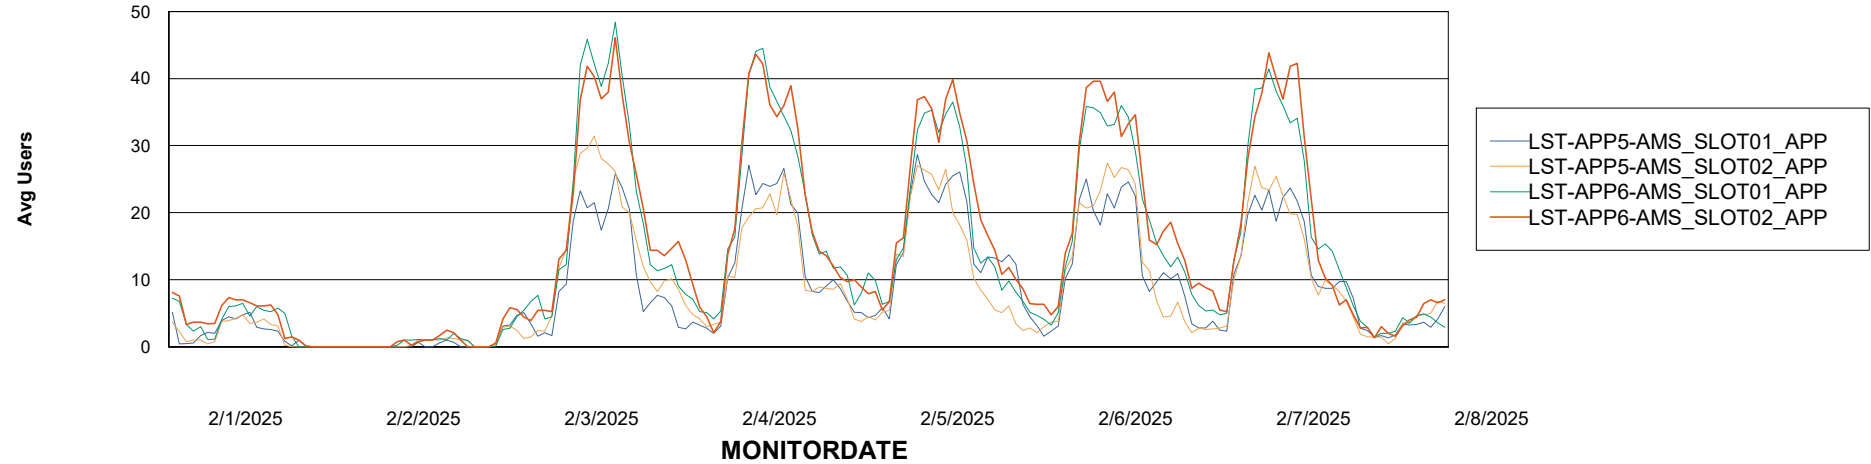

Avg users per day per ABS server