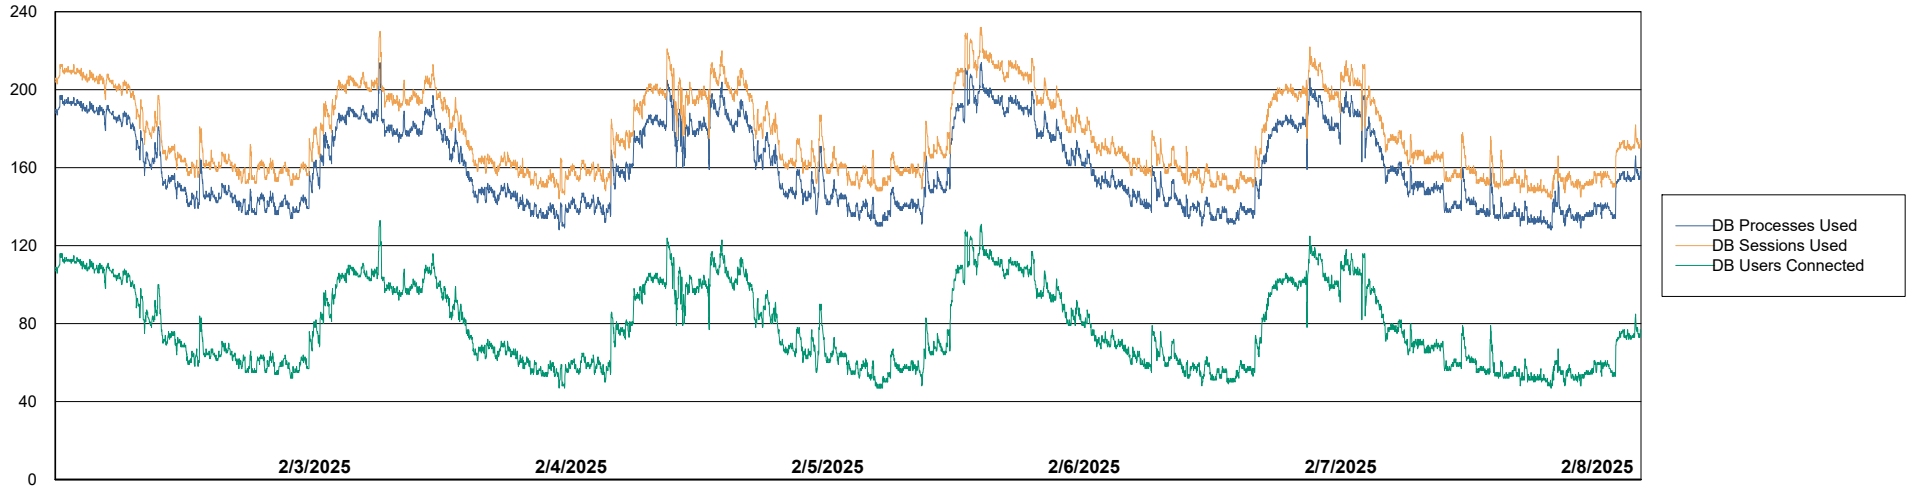

Database Performance LST-DBS5-AMS_DB_ABSEE