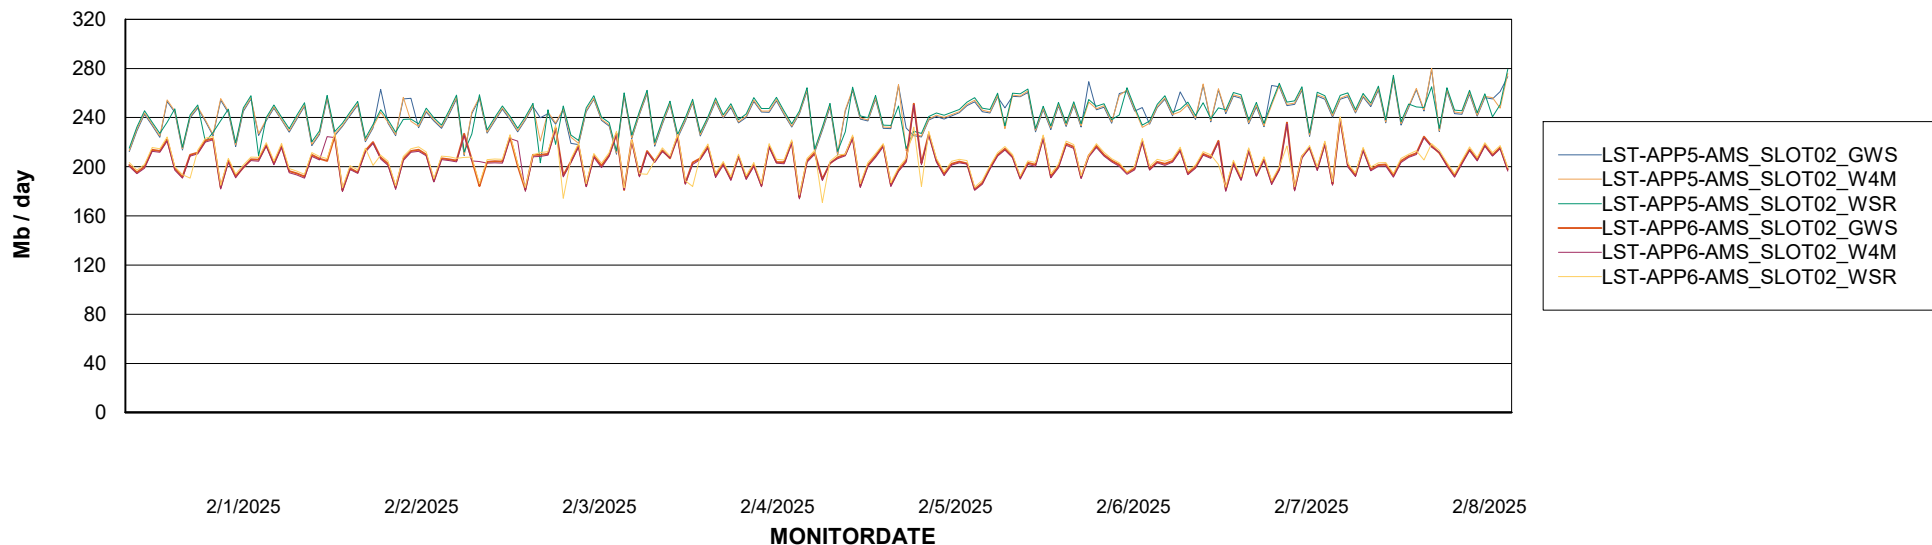

ABSSolute Web Component Services

Avg memory used per ABS Web component