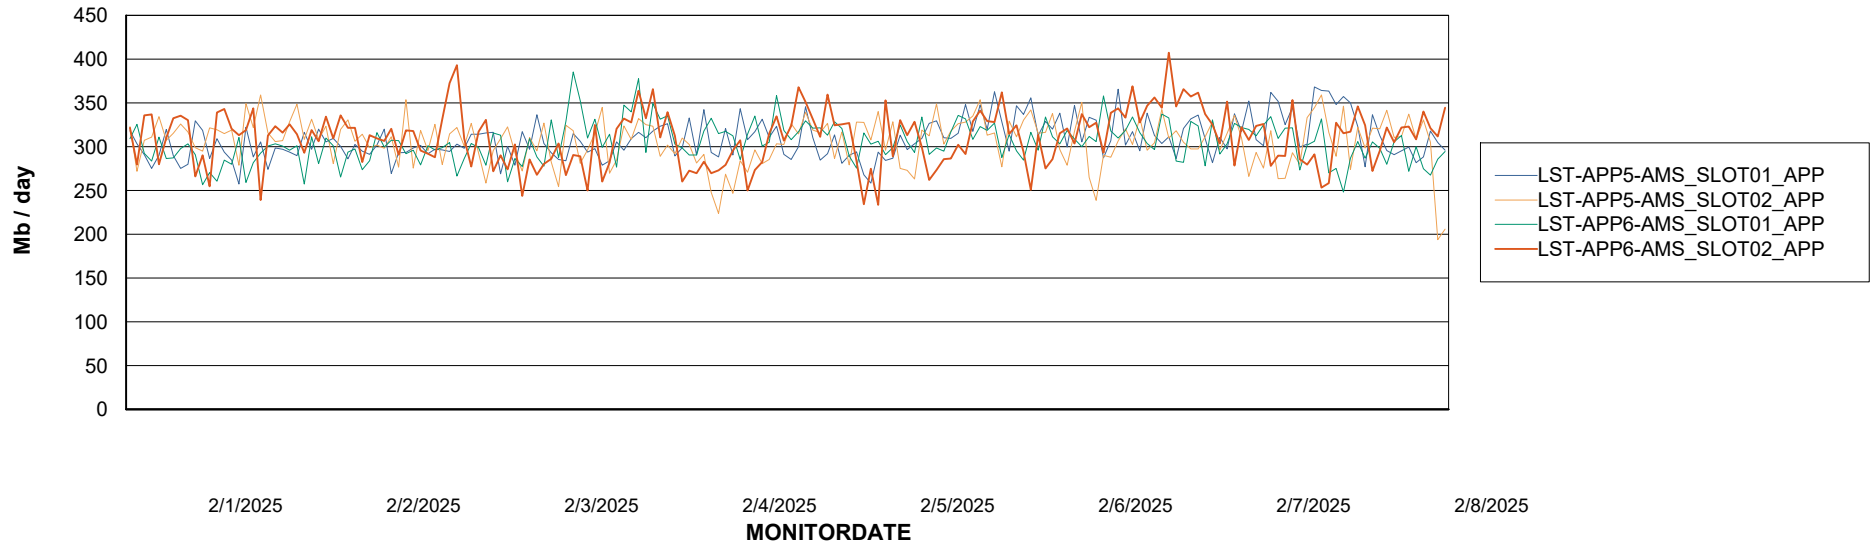

ABSSolute Application Server Services

Avg memory used per ABS Server Service