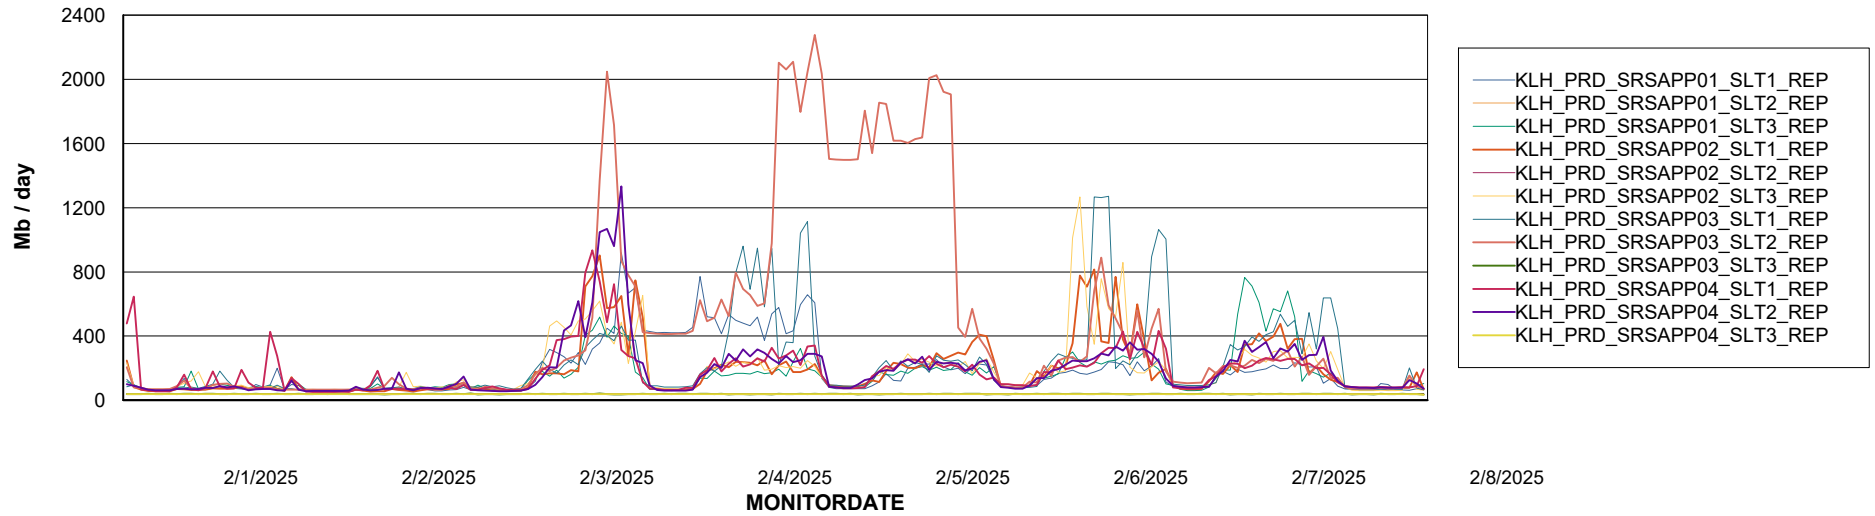

ABSSolute Application ReportServer Services

Avg memory used per ReportServer Service