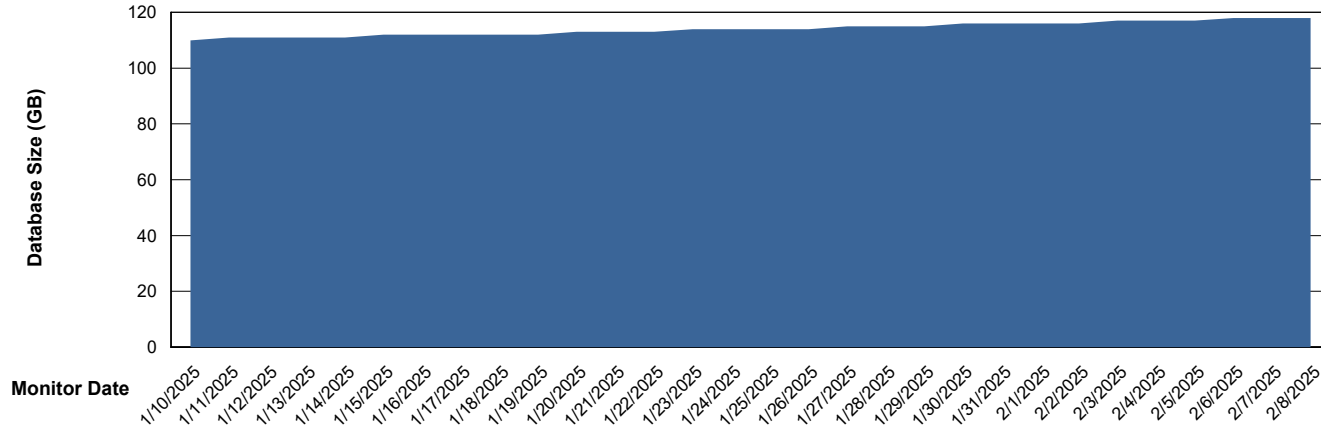

DB Processes Max 1,000
DB Processes Max 0
DB Processes Max 4

Weekly SLA Customer Report

Customer KLH_Production (24/7)
Database ID 139

DATABASE SIZE Future Live KLH_PRD_SRSBIDB02_ABS1

Database growth over last month

DATABASE SIZE KLH_PRD_SRSBIDB01_ABS1

Database growth over last month

Weekly SLA Customer Report

Customer KLH_Production (24/7)
Database ID 139

DATABASE SIZE KLH_PRD_SRSD01_ABS1

Database growth over last month