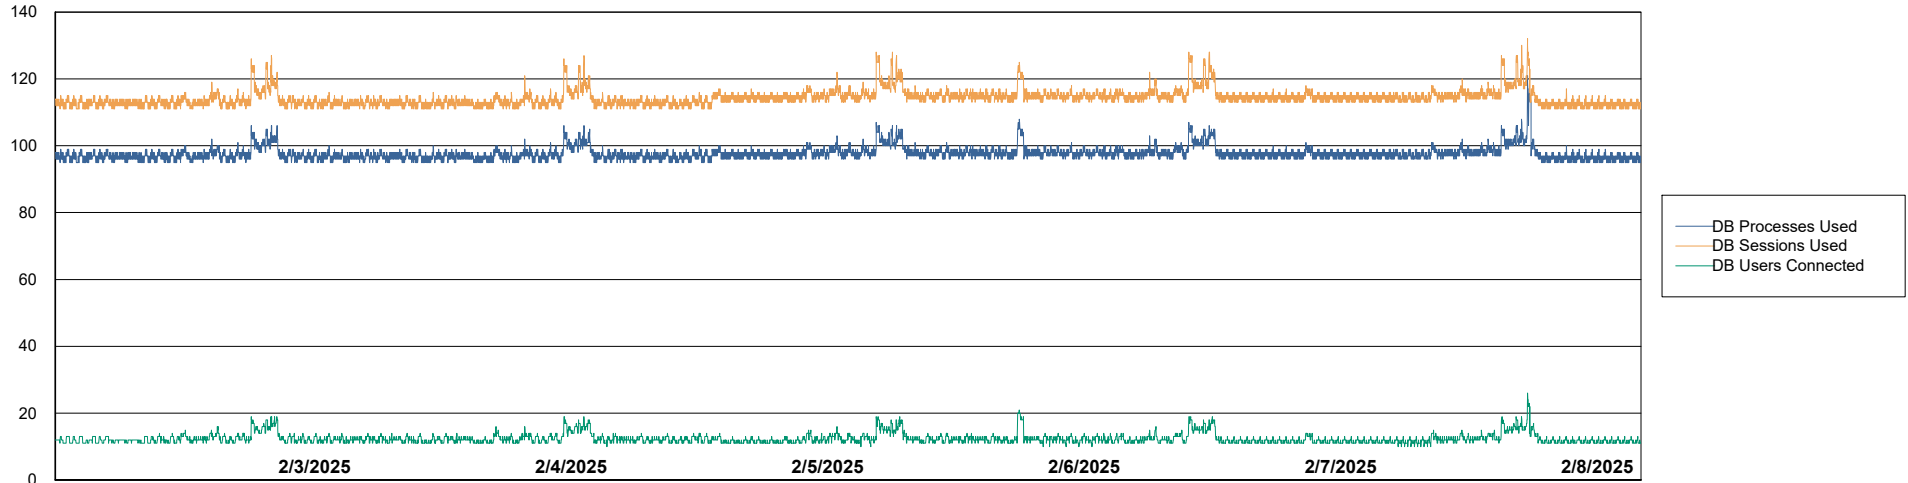

Weekly SLA Customer Report

Customer KLH_Production (24/7)
Database ID 139

Database Performance Future Live KLH_PRD_SRSBIDB02_ABS1

Weekly SLA Customer Report

Customer KLH_Production (24/7)
Database ID 139

Database Performance KLH_PRD_SRSBIDB01_ABS1