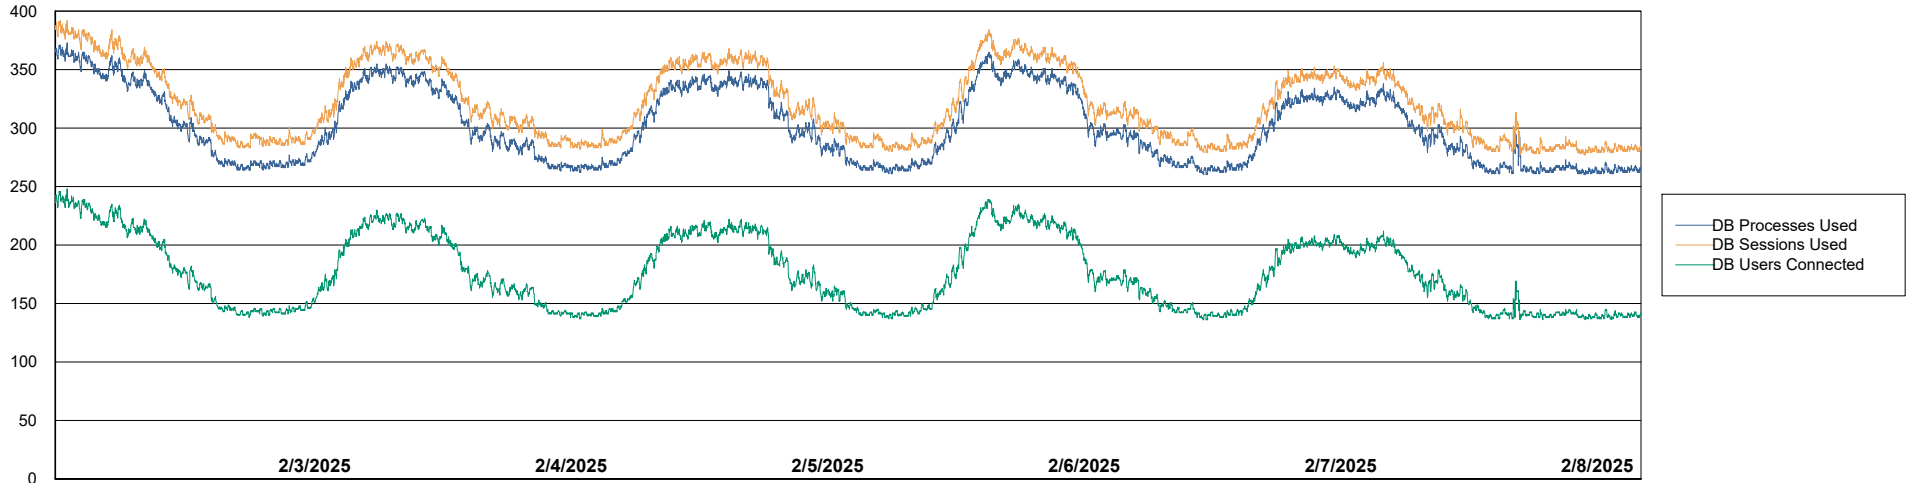

Database Performance KLH_PRD_SRSDDB01_ABS1