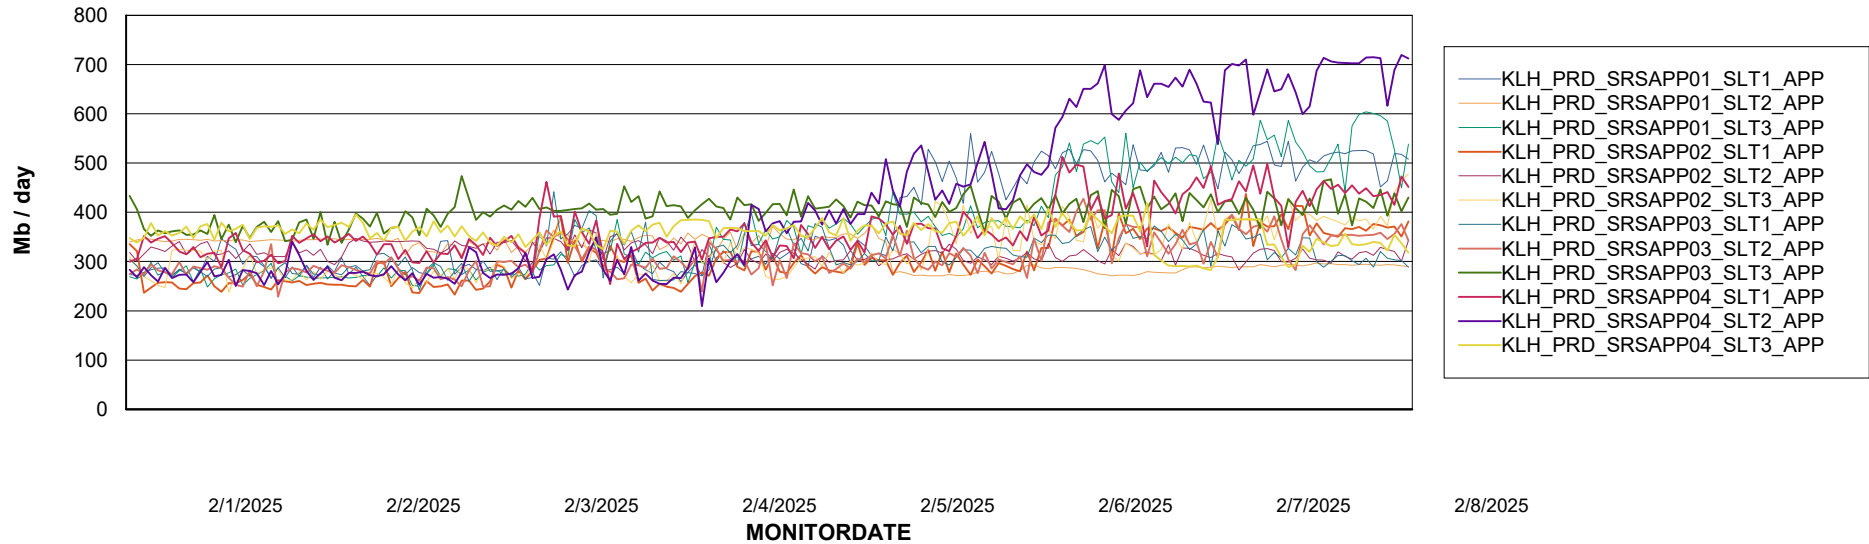

ABSSolute Application Server Services

Avg memory used per ABS Server Service