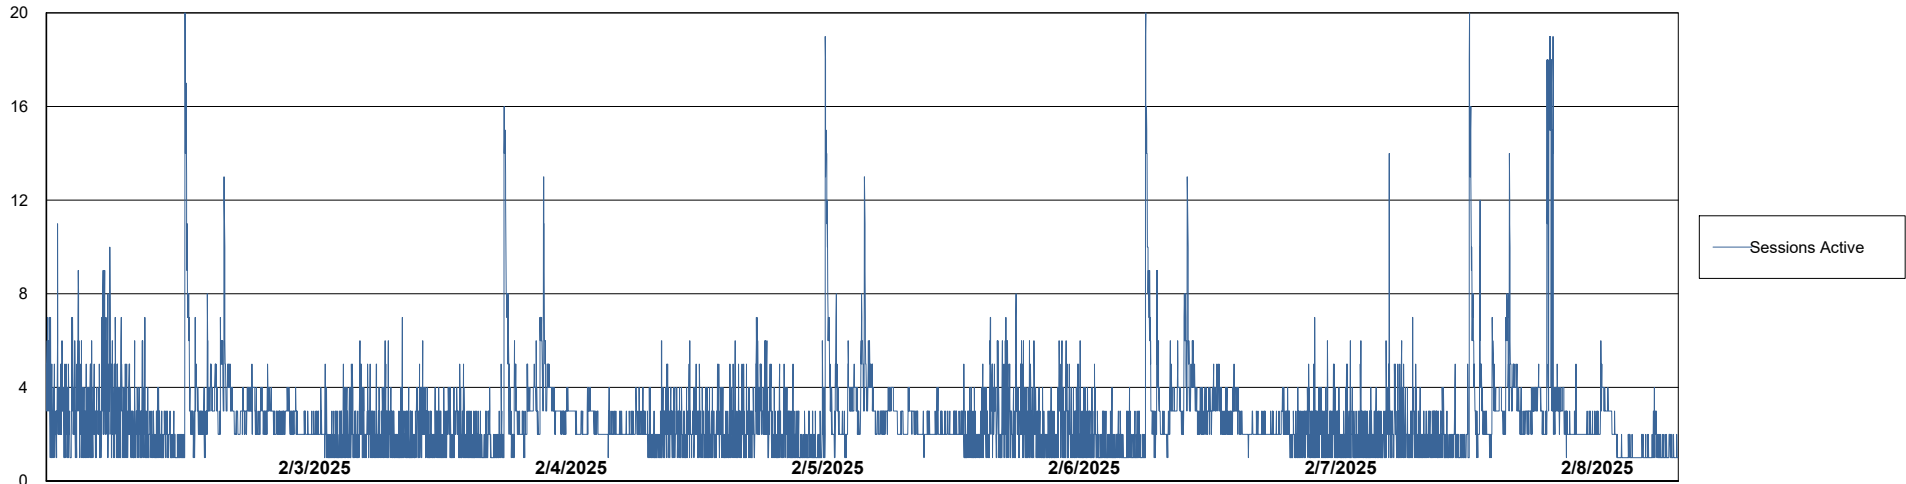

Weekly SLA Customer Report

Customer KLH_Production (24/7)
Database ID 139

Database Performance Future Live KLH_PRD_SRSBIDB02_ABS1

Weekly SLA Customer Report

Customer KLH_Production (24/7)
Database ID 139

Database Performance KLH_PRD_SRSBIDB01_ABS1

Weekly SLA Customer Report

Customer KLH_Production (24/7)
Database ID 139

Database Performance KLH_PRD_SRSDDB01_ABS1

Weekly SLA Customer Report

Customer KLH_Production (24/7)
Database ID 139

Database Performance KLH_PRD_SRSD02_HSBABS1