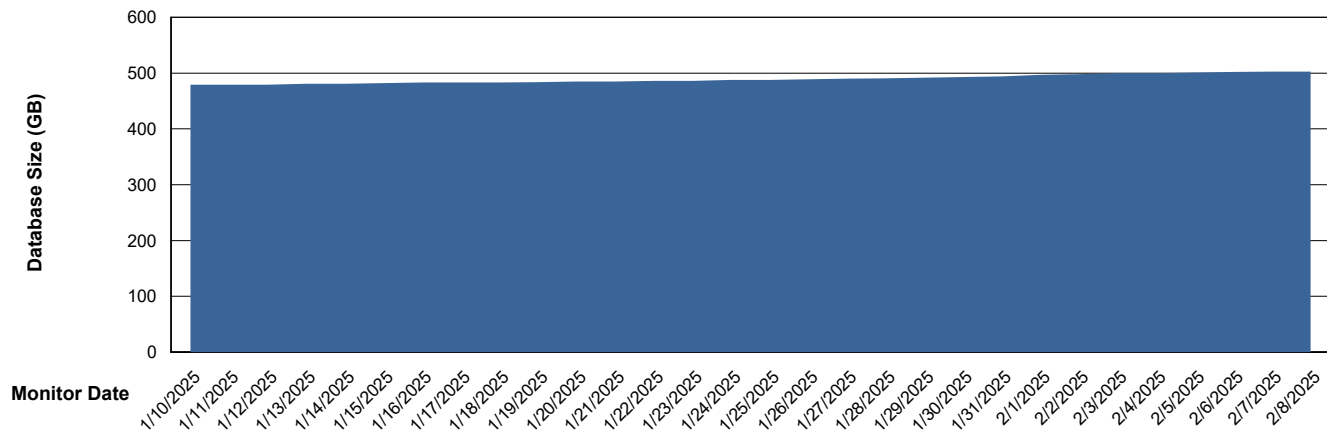

DATABASE SIZE KLH_PRD_SRSBIDB01_ABS1

Database growth over last month

Weekly SLA Customer Report

Customer KLH_Production (24/7)
Database ID 139

DATABASE SIZE KLH_PRD_SRSD01_ABS1

Database growth over last month