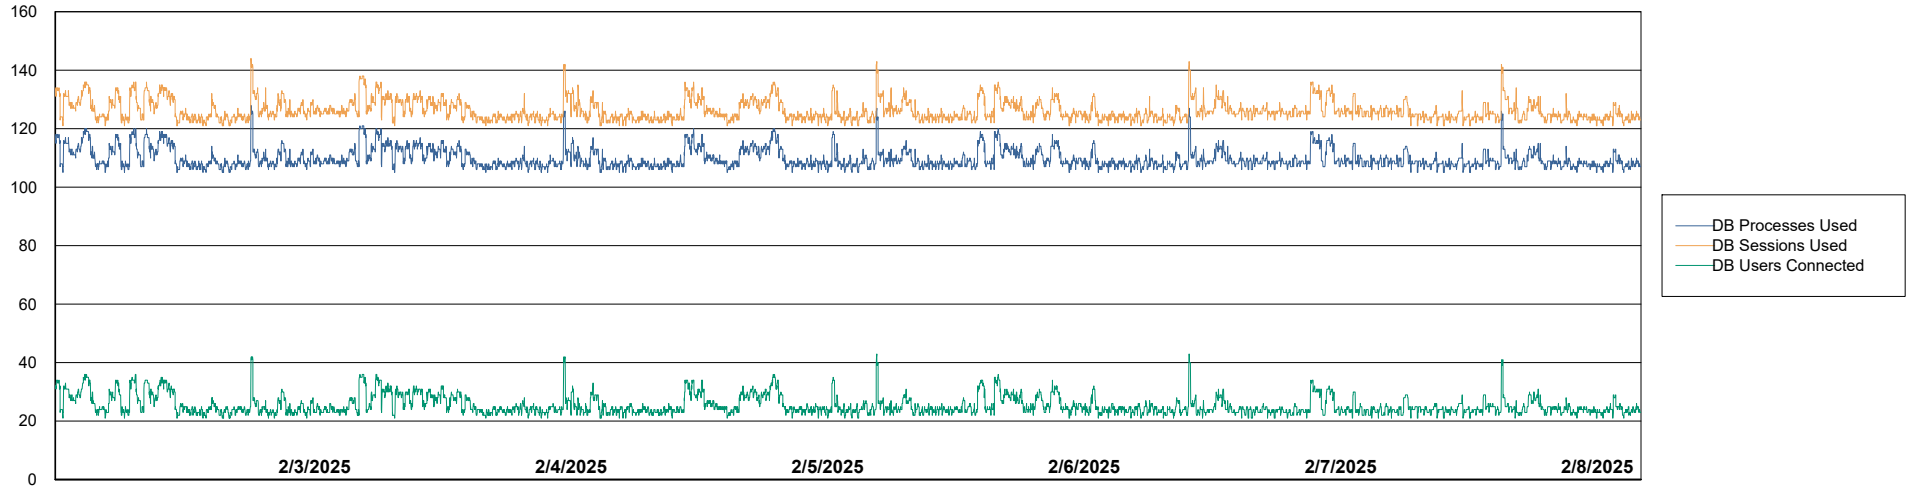

Weekly SLA Customer Report

Customer KLH_Production (24/7)
Database ID 139

Database Performance Future Live KLH_PRD_SRSBIDB02_ABS1

Weekly SLA Customer Report

Customer KLH_Production (24/7)
Database ID 139

Database Performance KLH_PRD_SRSBIDB01_ABS1