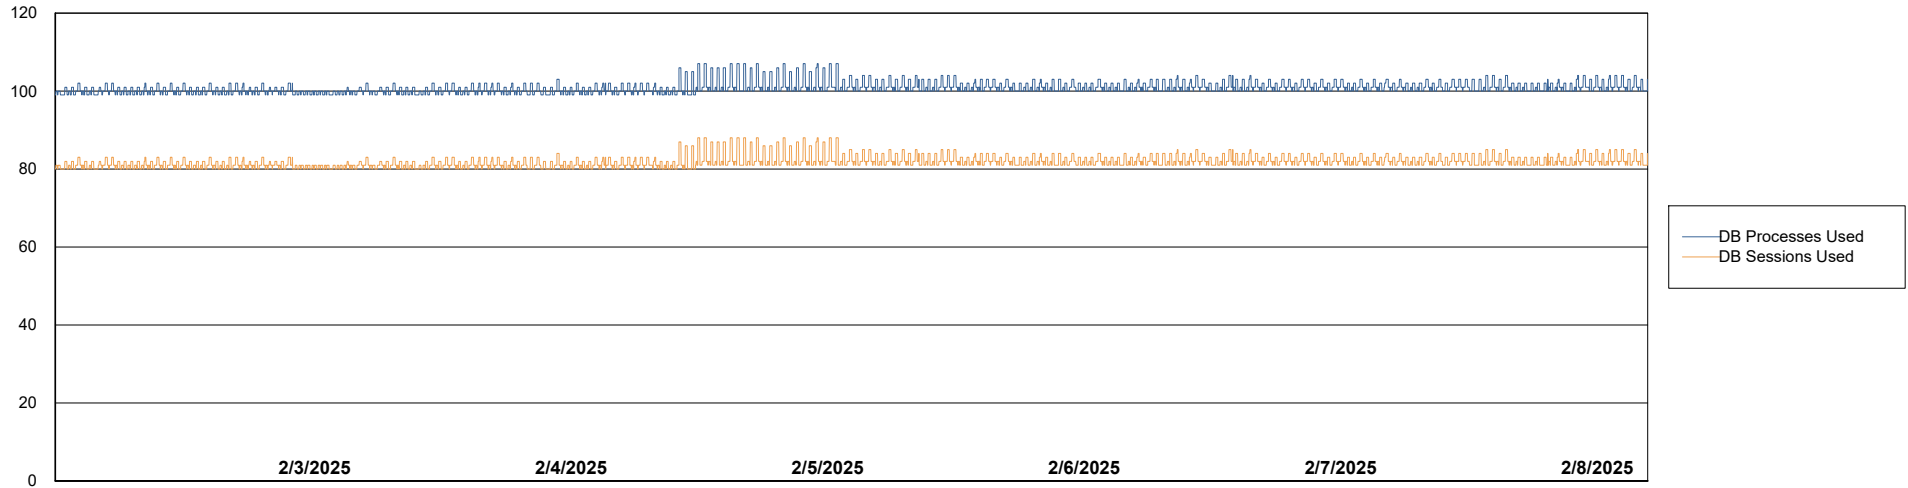

Database Performance KLH_PRD_SRSD02_HSBABS1

DB Processes Max 1,000
DB Processes Max 0
DB Processes Max 4