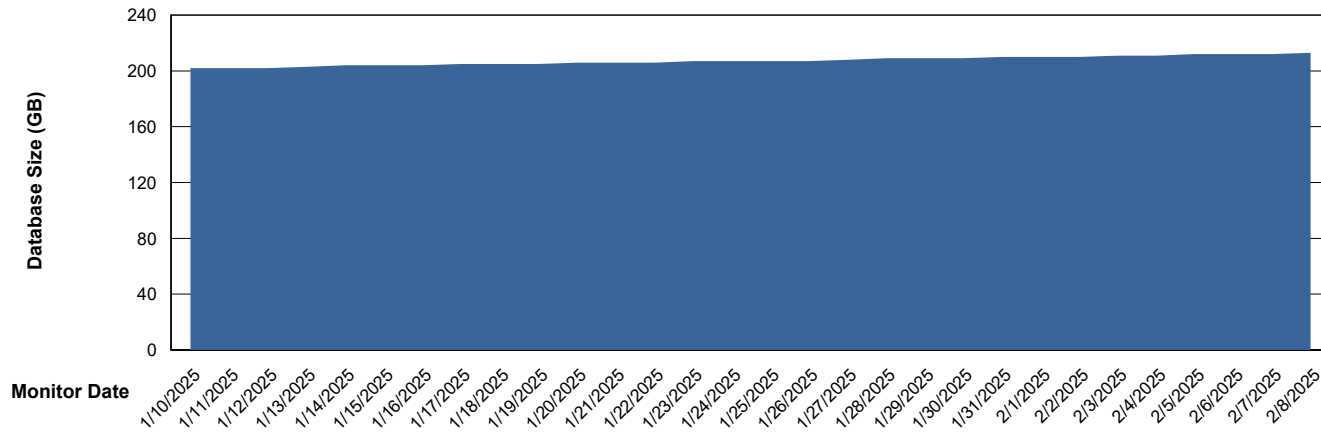

DB Processes Max 1,000
DB Processes Max 0
DB Processes Max 4

Weekly SLA Customer Report

Customer KLH_Production (24/7)
Database ID 139

DATABASE SIZE Future Live KLH_PRD_SRSBIDB02_ABS1

Database growth over last month

DATABASE SIZE KLH_PRD_SRSBIDB01_ABS1

Database growth over last month

Weekly SLA Customer Report

Customer KLH_Production (24/7)
Database ID 139

DATABASE SIZE KLH_PRD_SRSD01_ABS1

Database growth over last month