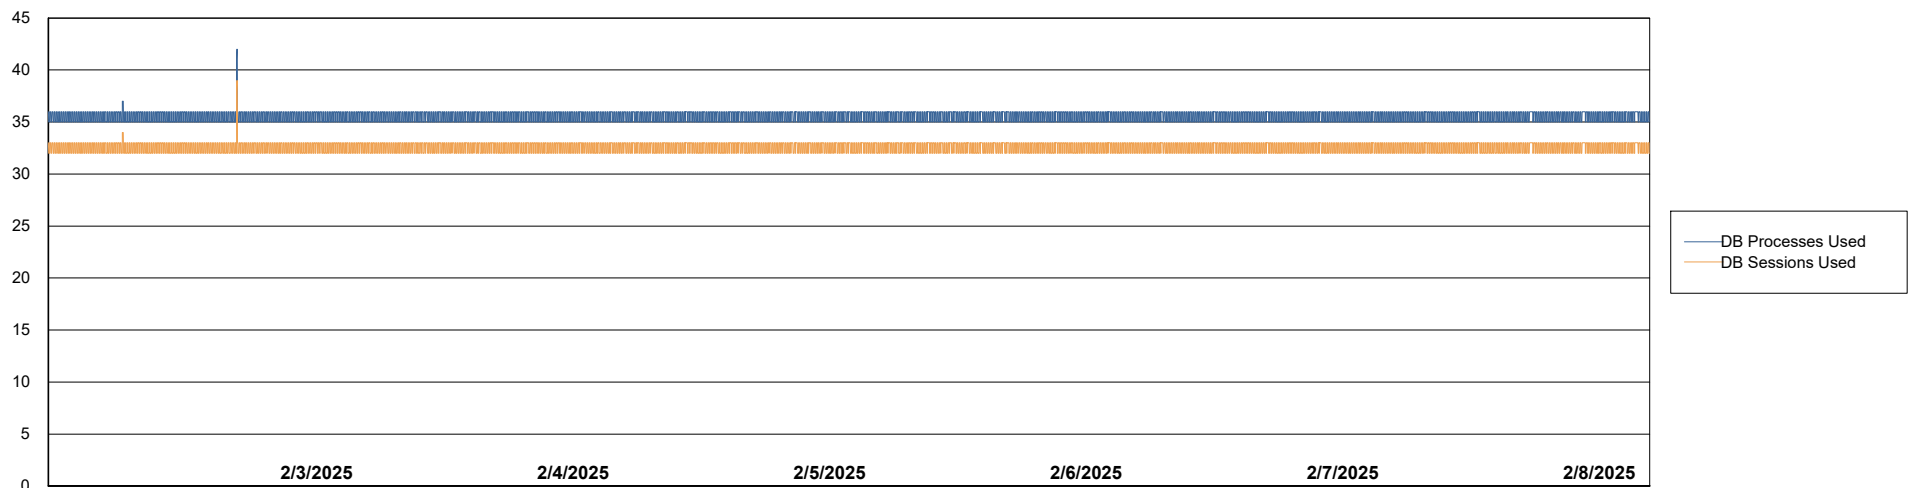

Database Performance KLA_STB_KLAHQORA06_DB_HSBABS1

DB Processes Max 1,000