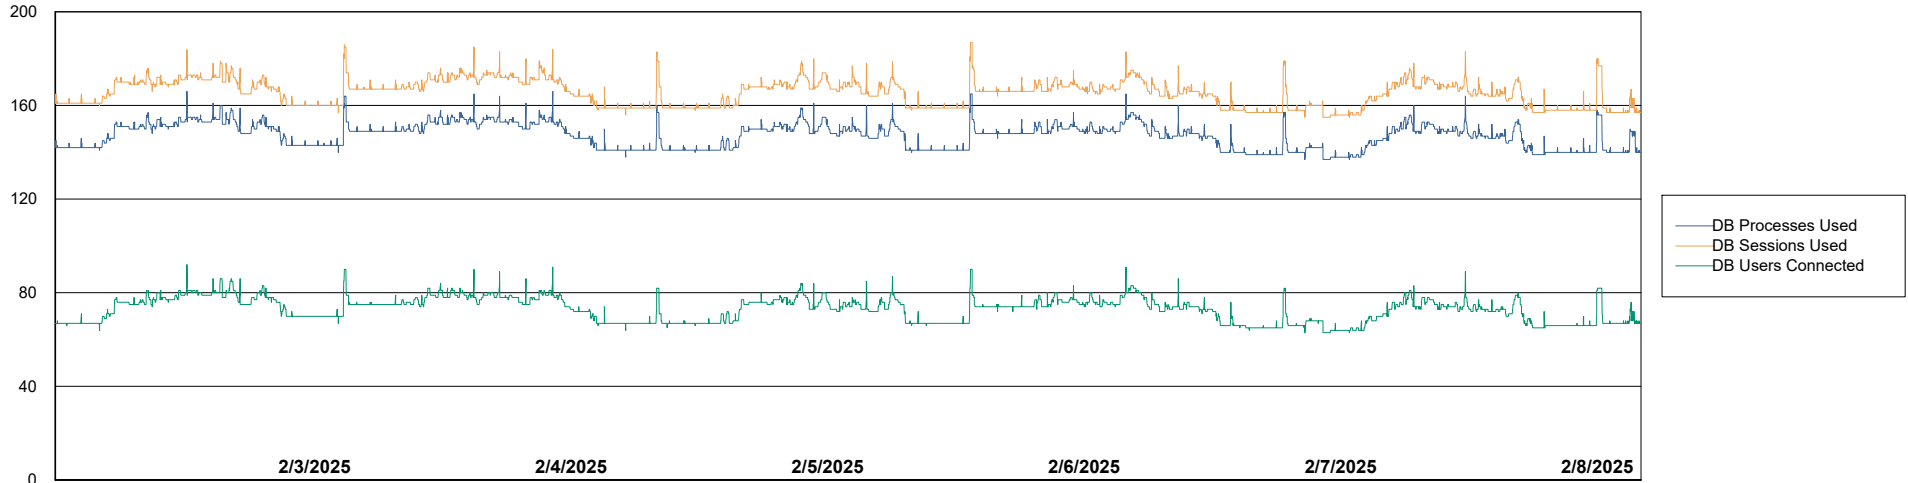

Weekly SLA Customer Report

Customer KBR OCI TOR Production
Database ID 200

Database Performance KBR-BI-TOR_PROD_ABS1

Weekly SLA Customer Report

Customer KBR OCI TOR Production
Database ID 200

Database Performance KBR-DBS1-TOR_PROD_ABS1