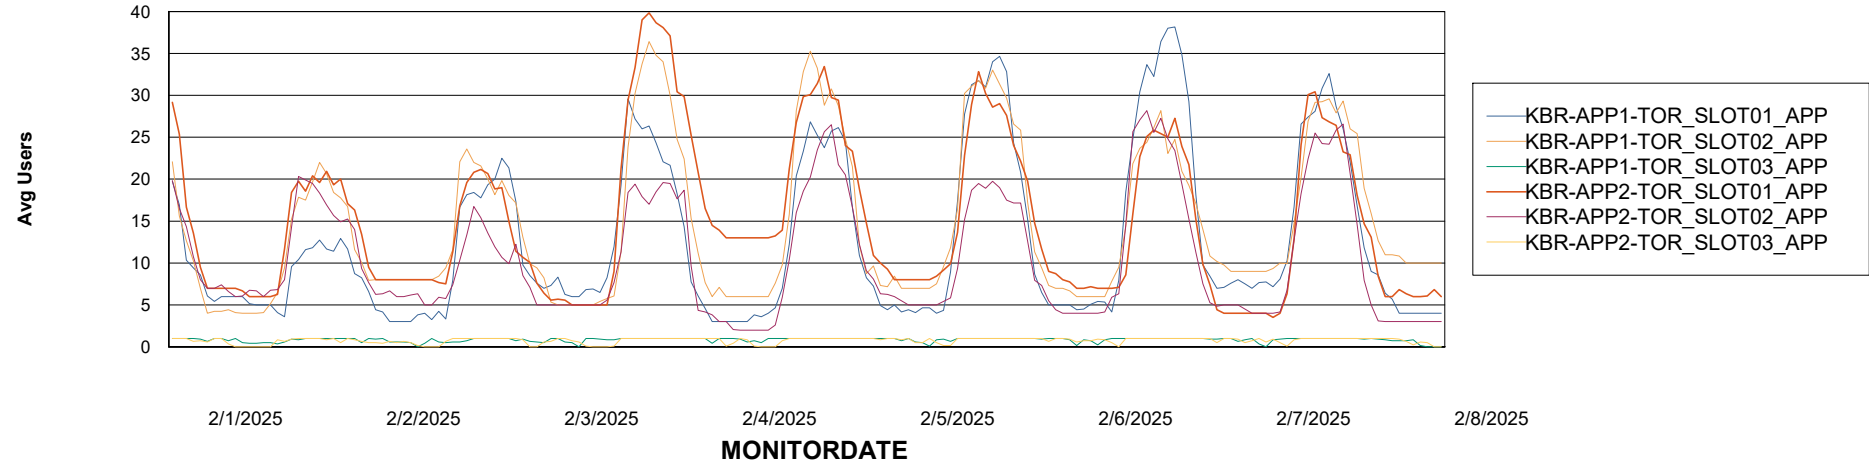

Avg users per day per ABS server