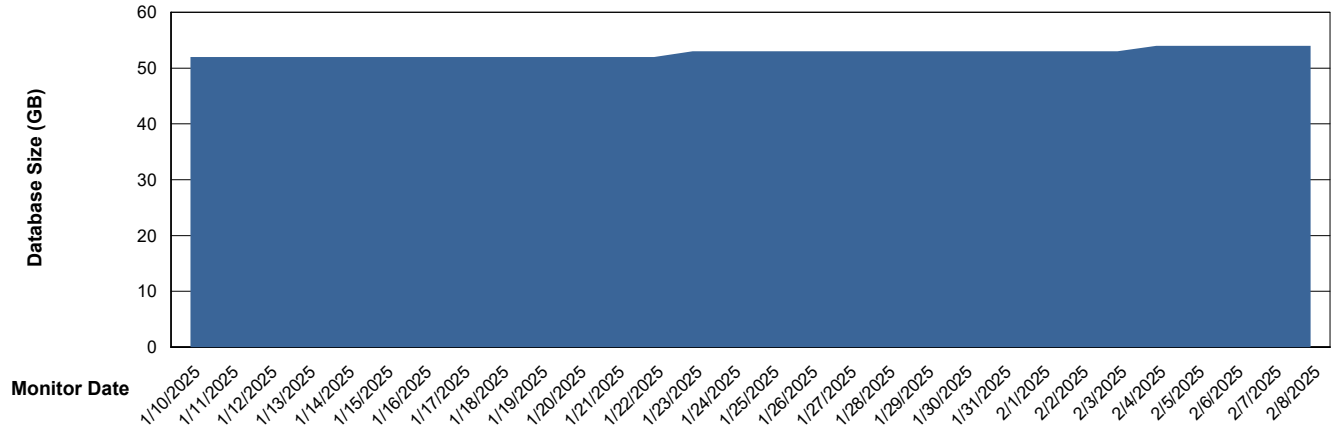

DATABASE SIZE KBR-BI-TOR_PROD_ABS1

Database growth over last month