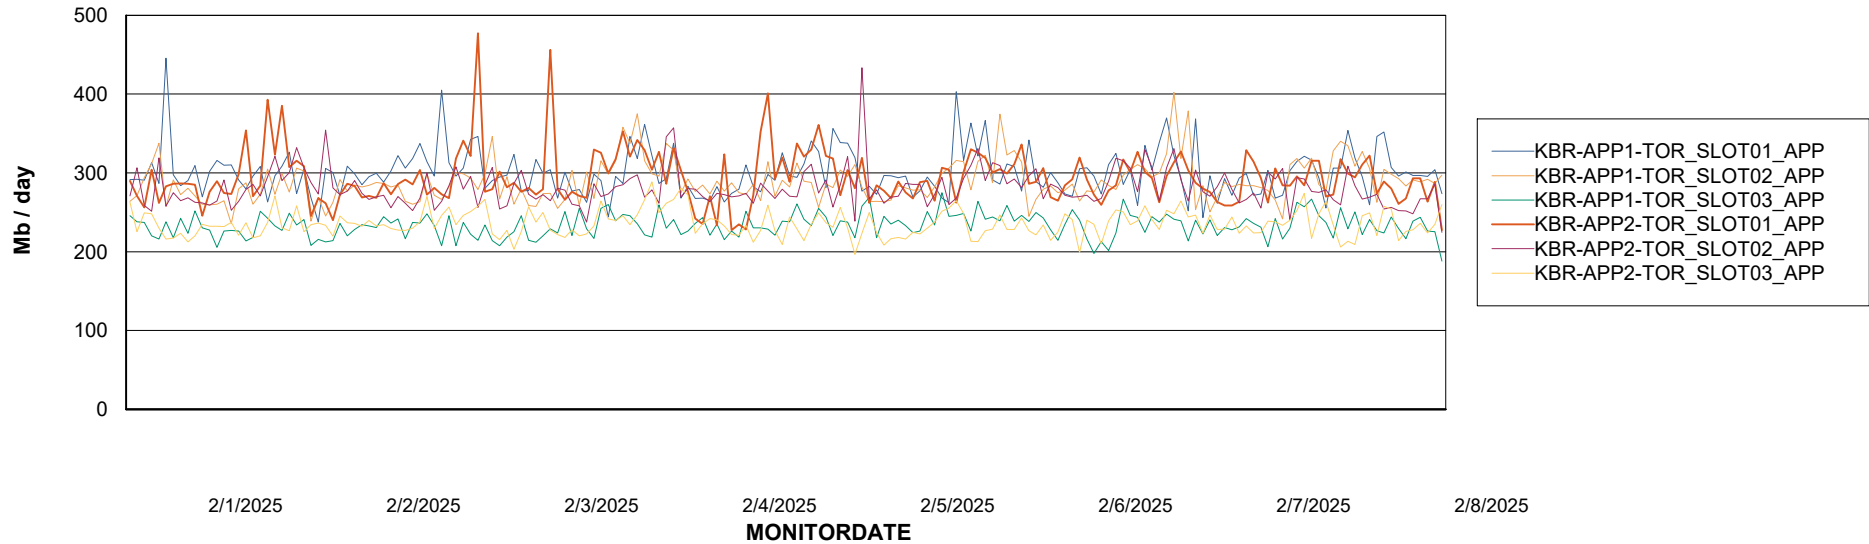

ABSSolute Application Server Services

Avg memory used per ABS Server Service