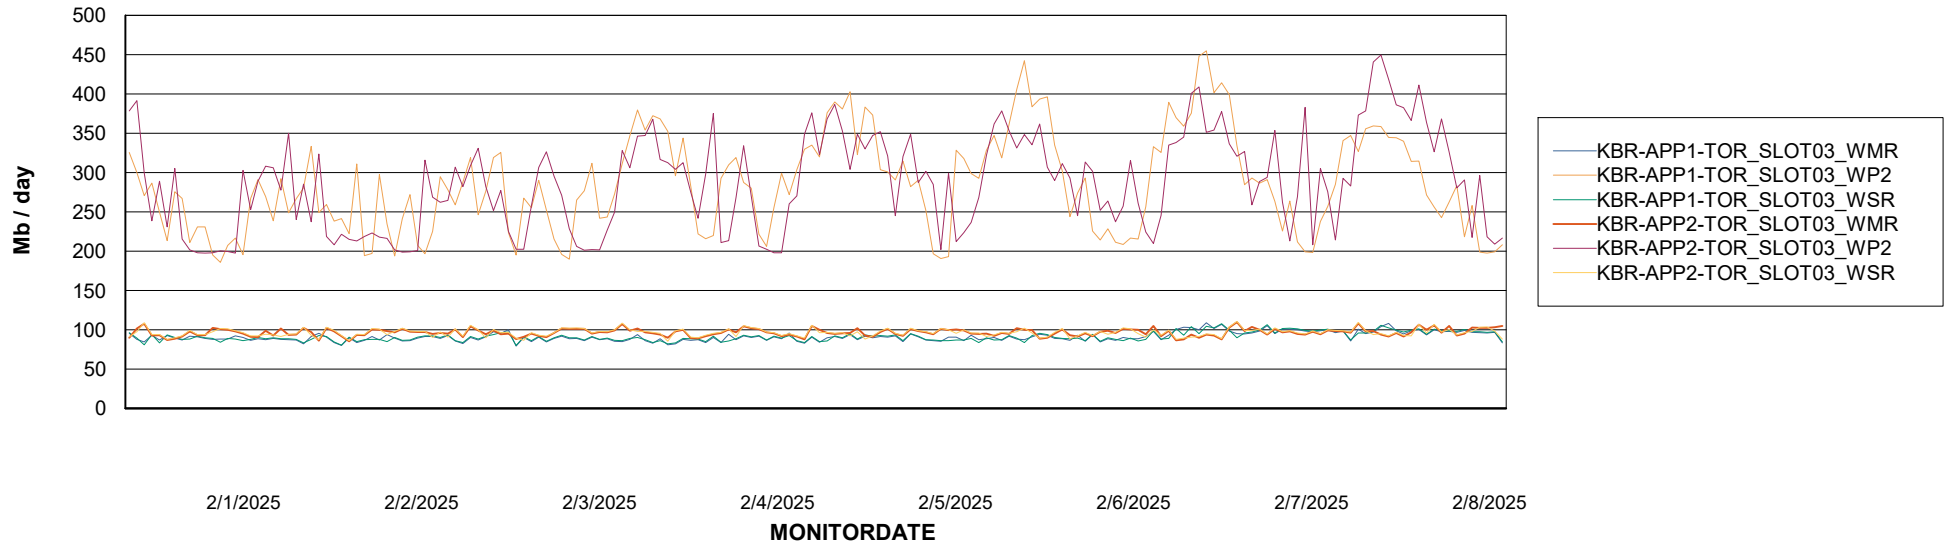

ABSolute Web Component Services

Avg memory used per ABS Web component