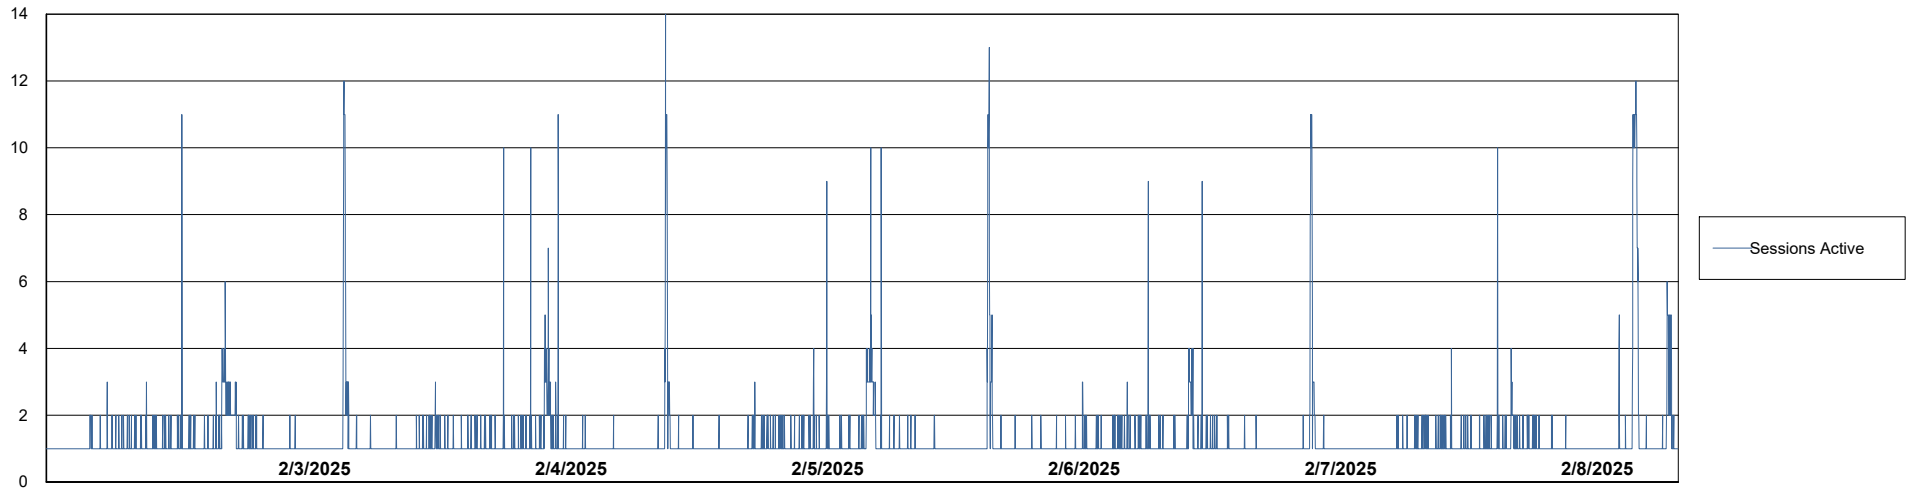

Weekly SLA Customer Report

Customer KBR OCI TOR Production
Database ID 200

Database Performance KBR-BI-TOR_PROD_ABS1

Weekly SLA Customer Report

Customer KBR OCI TOR Production
Database ID 200

Database Performance KBR-DBS1-TOR_PROD_ABS1