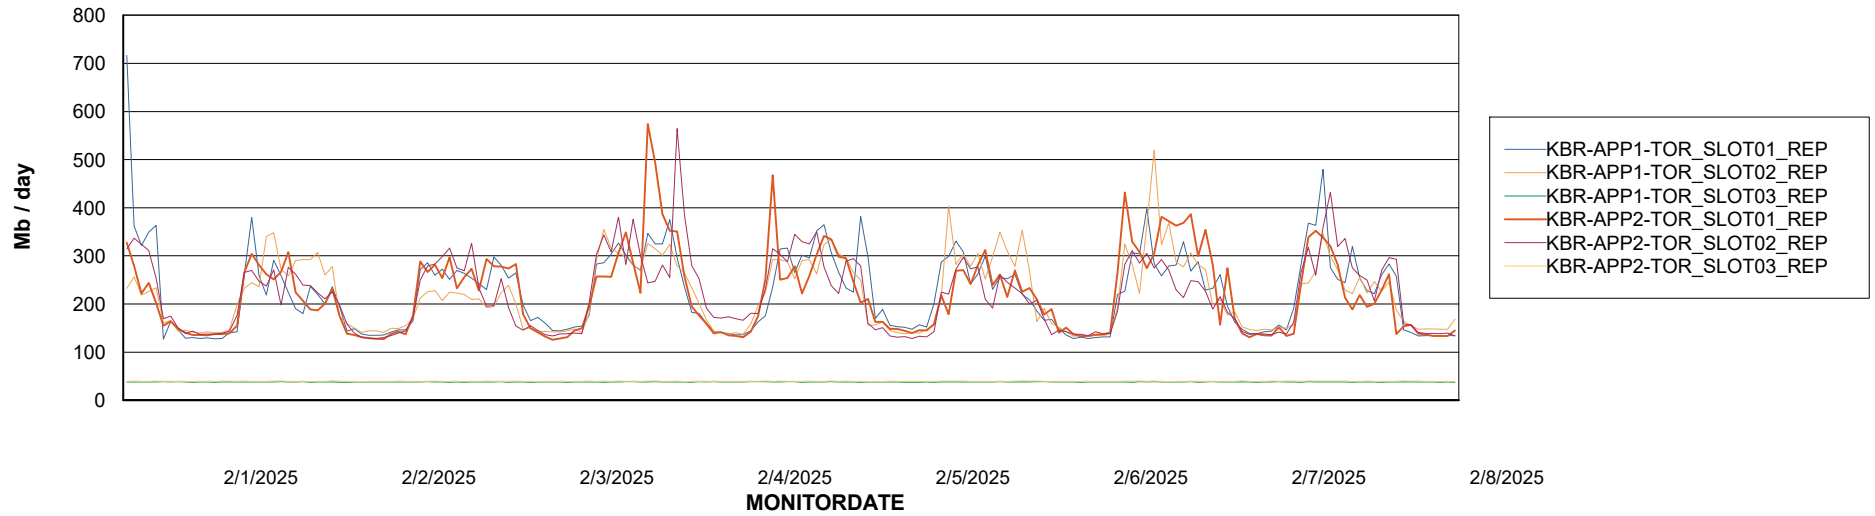

Avg memory used per ABS Server Service

Avg users per day per ABS server

Weekly SLA Customer Report

Customer KBR OCI TOR Production
Database ID 200

ABSSolute Application ReportServer Services

Avg memory used per ReportServer Service