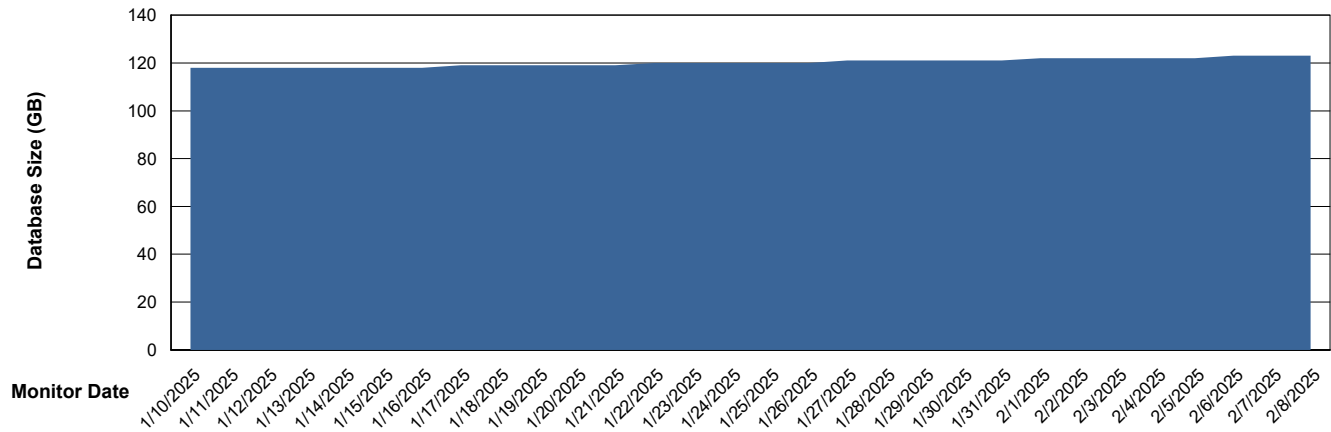

Customer KBR OCI TOR Production
Database ID 200

DATABASE SIZE KBR-BI-TOR_PROD_ABS1

Database growth over last month

DATABASE SIZE KBR-DBS1-TOR_PROD_ABS1

Database growth over last month

Weekly SLA Customer Report