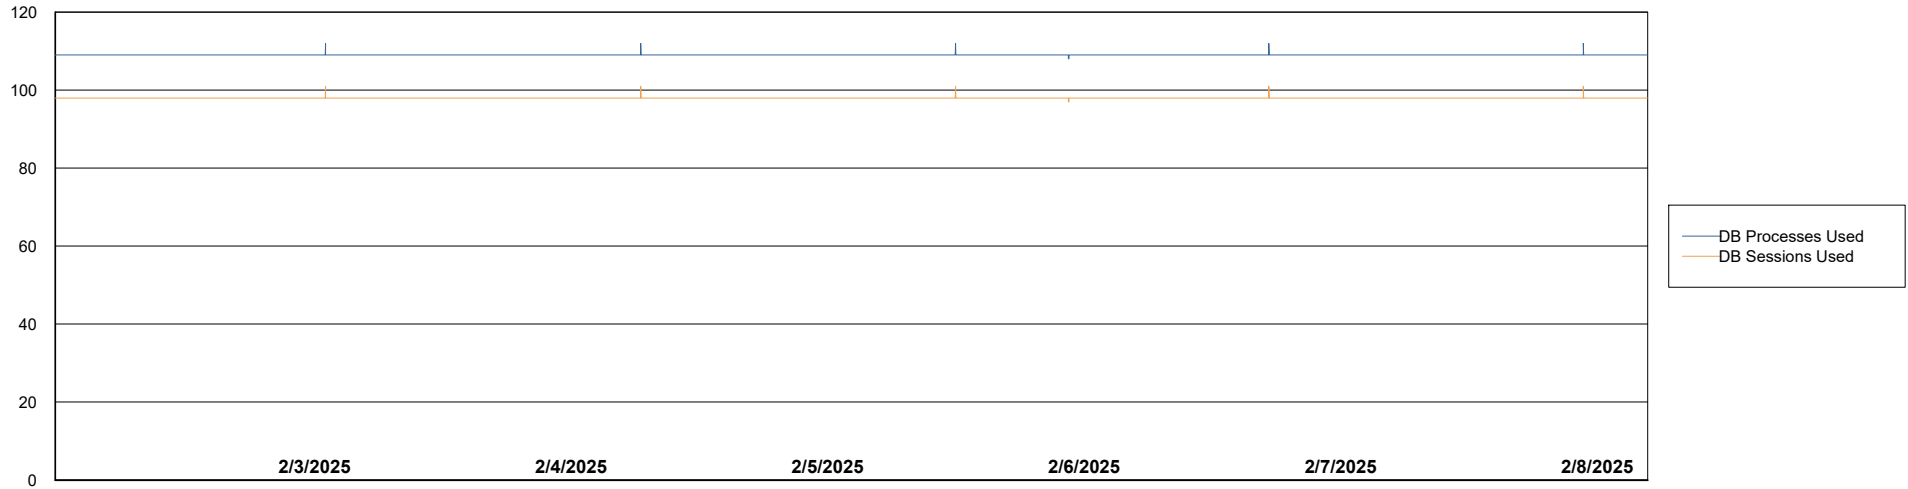

Database Performance KBR-DBS2-TOR_PROD_HSBABS1

DB Processes Max 0
DB Processes Max 1,000
DB Processes Max 4