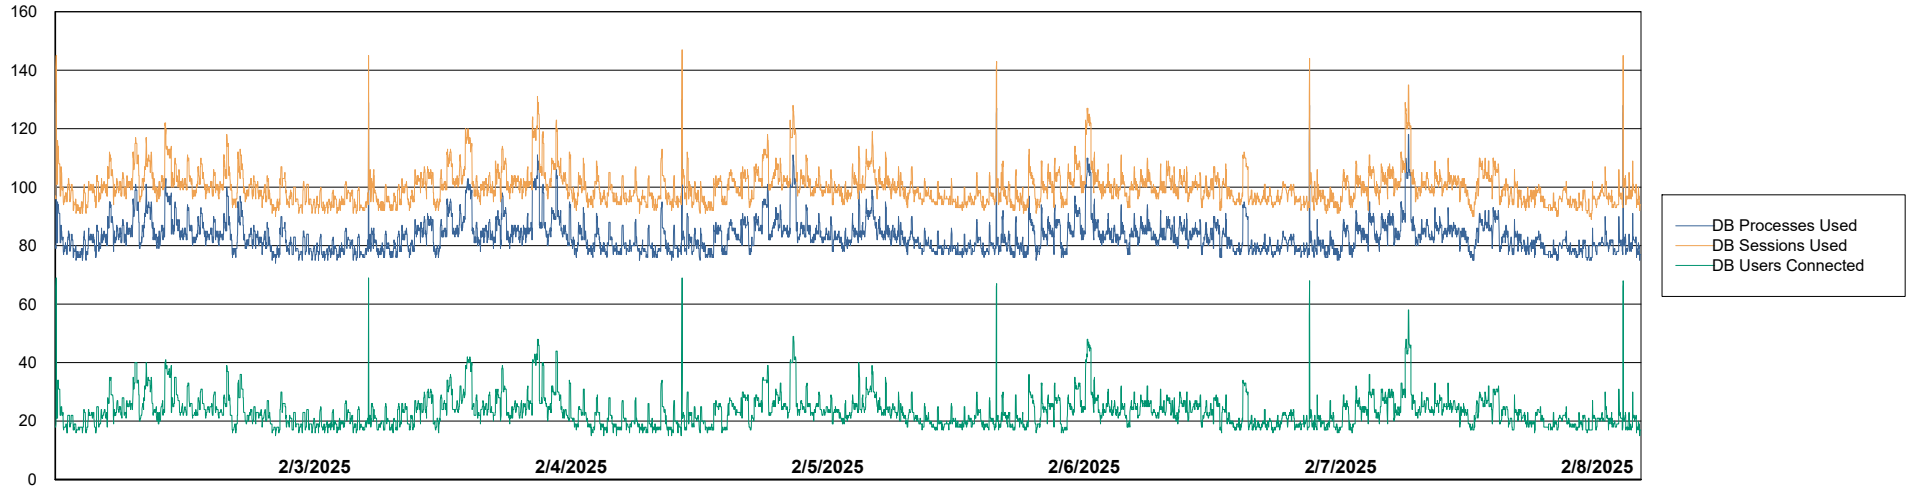

Database Performance KBR-BI-TOR_PROD_ABS1