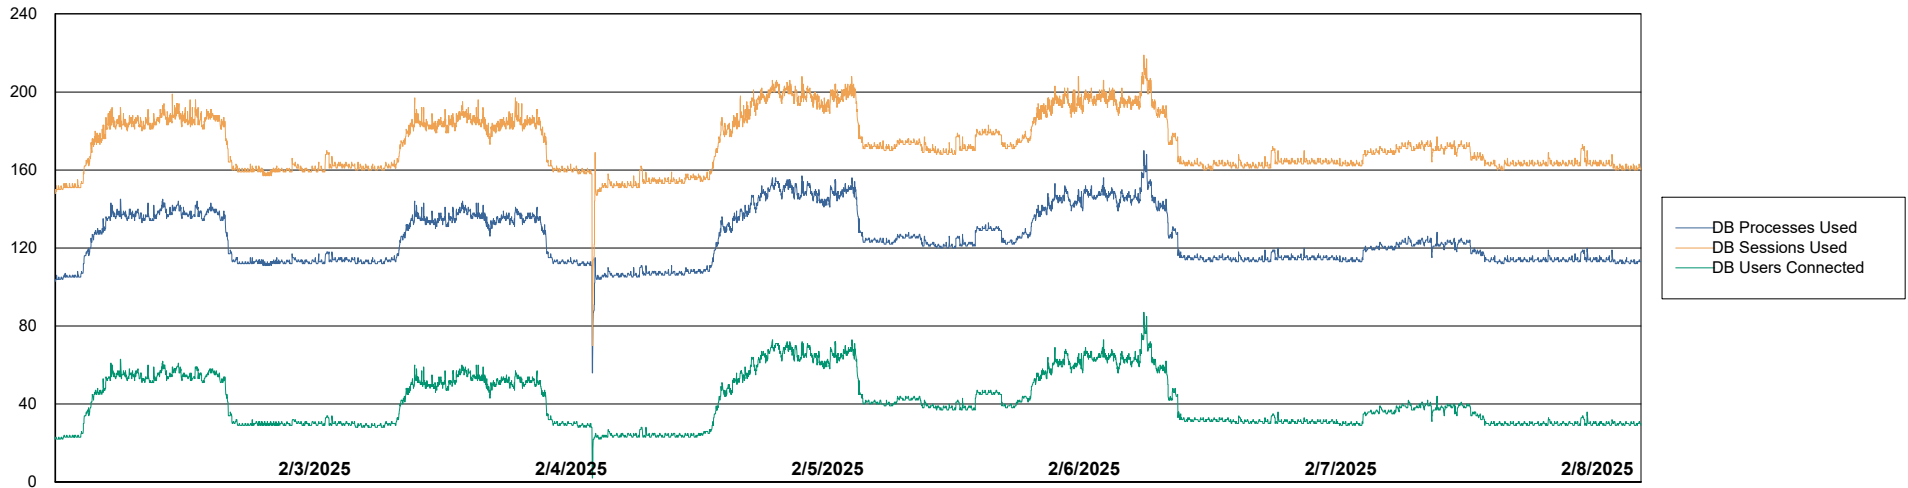

Weekly SLA Customer Report

Customer HUE_Production
Database ID 154

Database Performance HUE_PRD_S-ORABI2024_ABS1

Weekly SLA Customer Report

Customer HUE_Production
Database ID 154

Database Performance HUE_PRD_S-ORAPROD2_ABS1