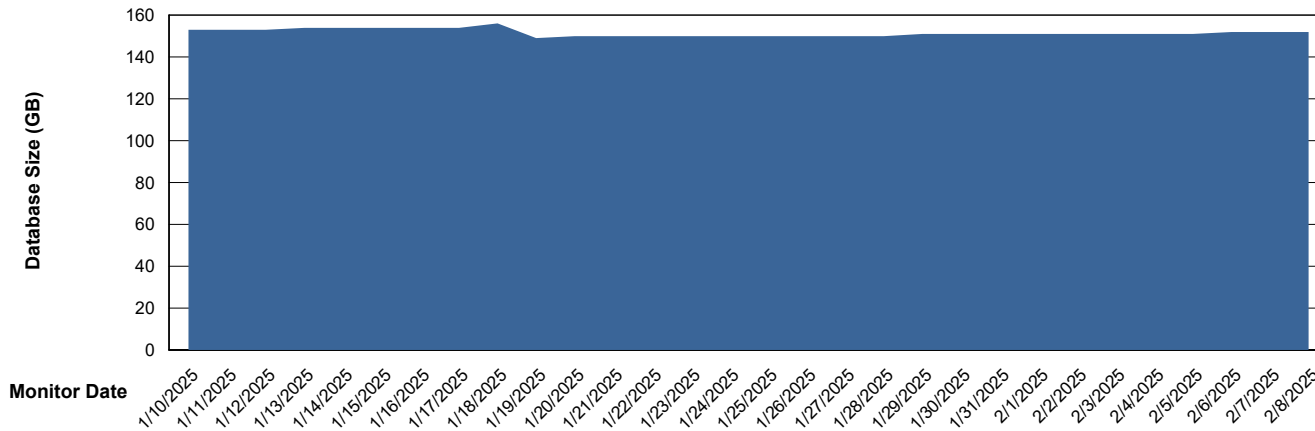

DATABASE SIZE HUE_PRD_S-ORAPROD2_ABS1

Database growth over last month