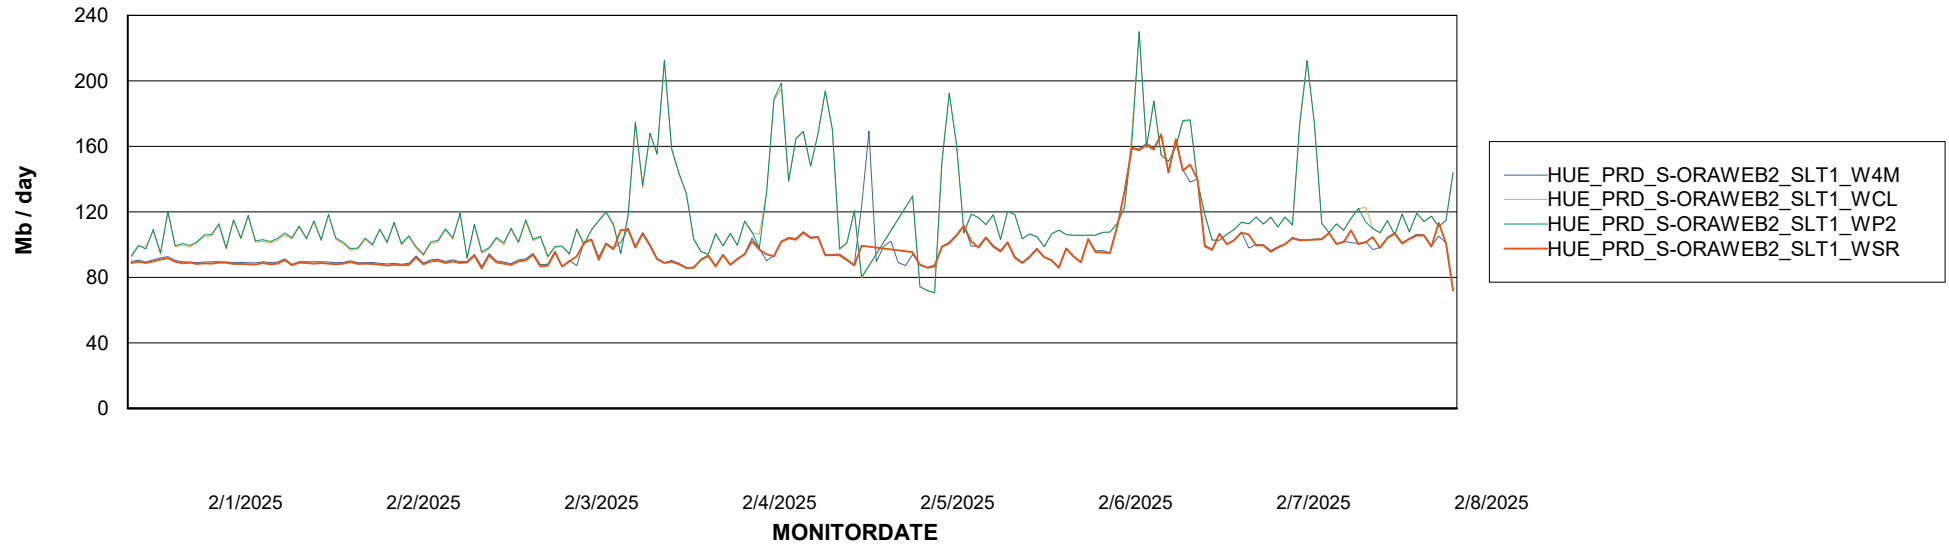

ABSSolute Application ReportServer Services

Avg memory used per ReportServer Service

Weekly SLA Customer Report

Customer HUE_Production
Database ID 154

ABSSolute Web Component Services

Avg memory used per ABS Web component