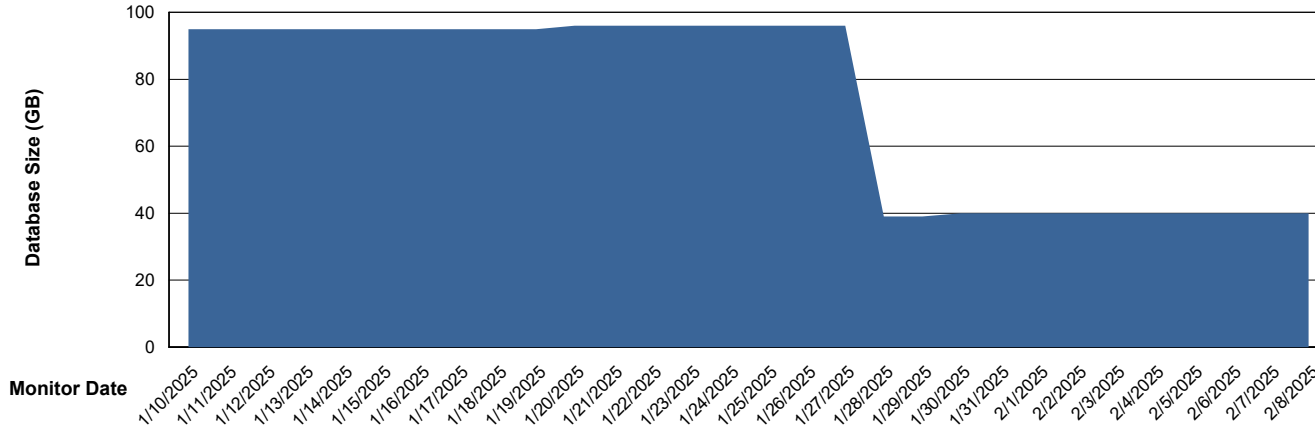

DATABASE SIZE HUE_PRD_S-ORABI2024_ABS1

Database growth over last month