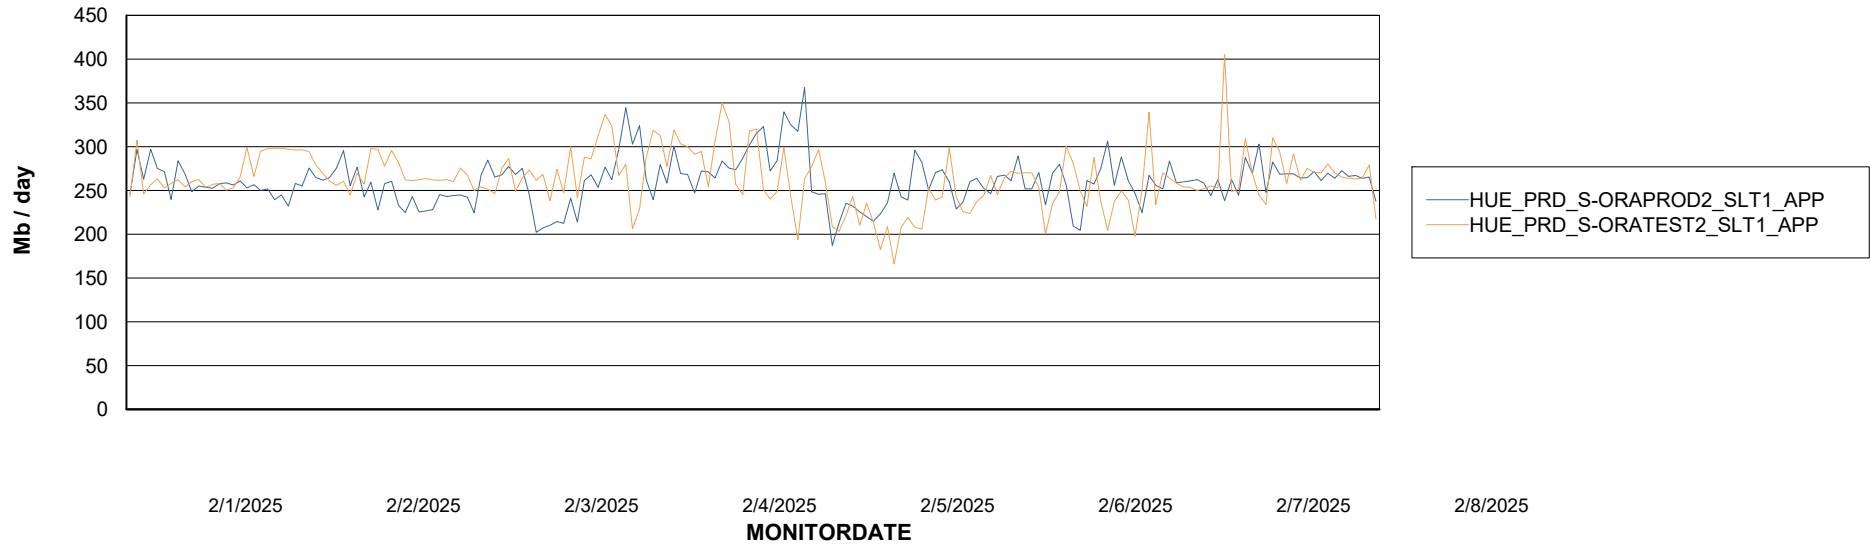

ABSSolute Application Server Services

Avg memory used per ABS Server Service