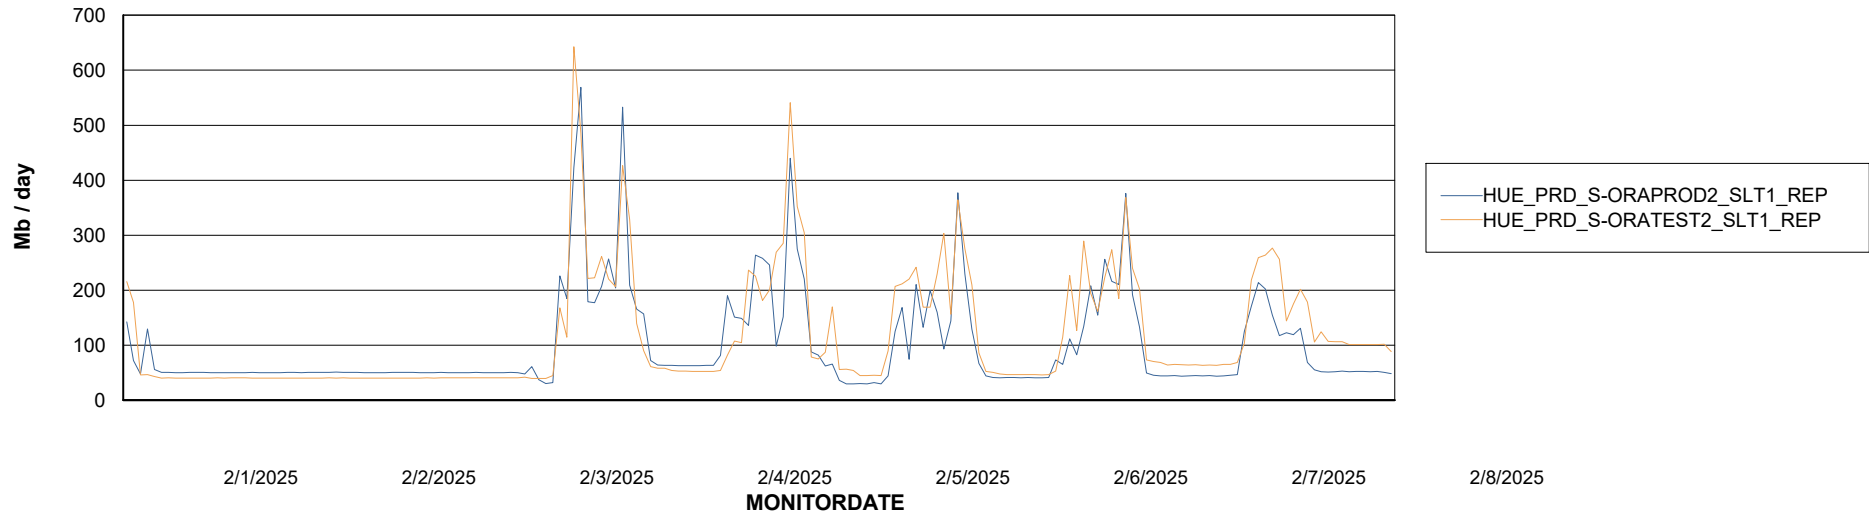

ABSSolute Application ReportServer Services

Avg memory used per ReportServer Service