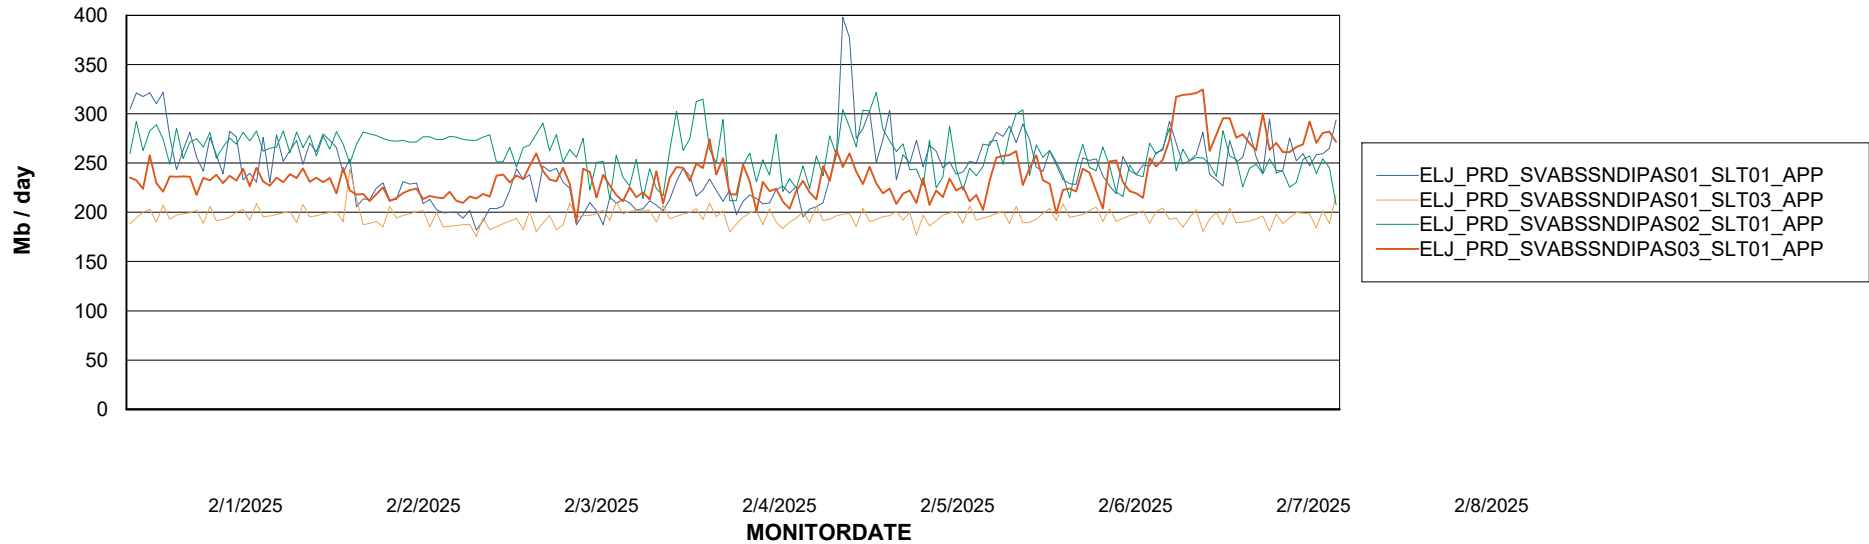

ABSSolute Application Server Services

Avg memory used per ABS Server Service