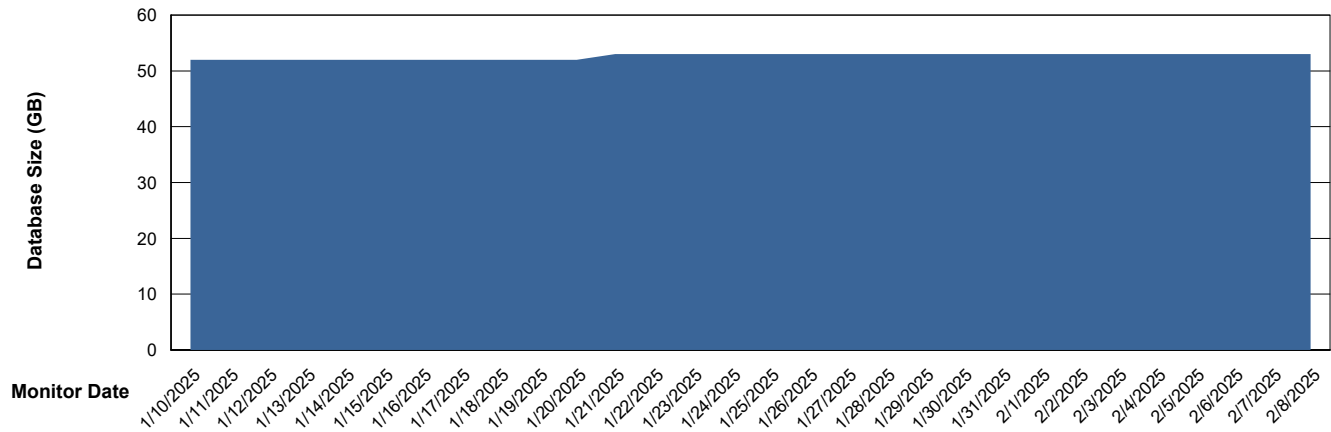

DB Processes Max 1,000
DB Sessions Max 0

Weekly SLA Customer Report

Customer ELJ Production
Database ID 72

Database Performance ELJ_PRD_FRASEQXPRDDB03_ABS1

Weekly SLA Customer Report

Customer ELJ Production
Database ID 72

DATABASE SIZE ELJ_PRD_FRASEQXPRDDB01_ABS1

Database growth over last month

DATABASE SIZE ELJ_PRD_FRASEQXPRDDB03_ABS1

Database growth over last month

Weekly SLA Customer Report

Customer ELJ Production
Database ID 72