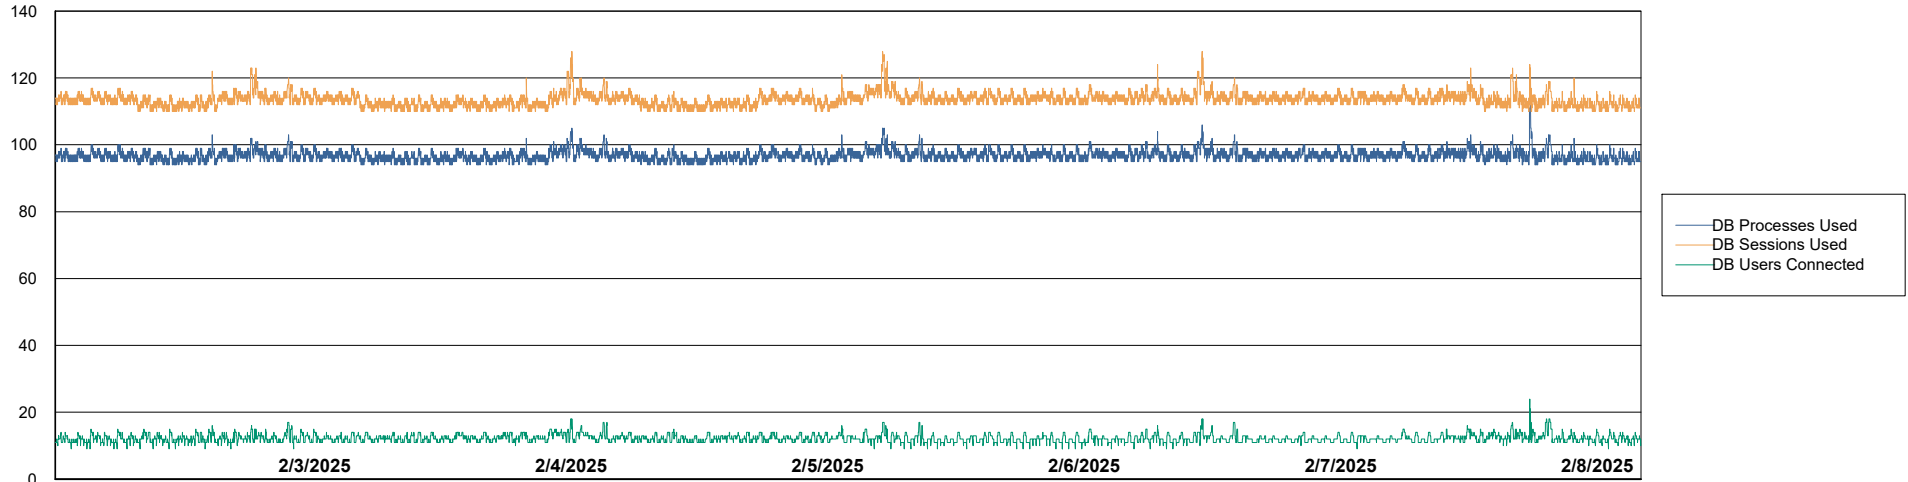

DB Processes Max 1,000
DB Sessions Max 0

Weekly SLA Customer Report

Customer ELJ Production
Database ID 72

Database Performance ELJ_PRD_FRASEQXPRDDB03_ABS1

Weekly SLA Customer Report

Customer ELJ Production
Database ID 72