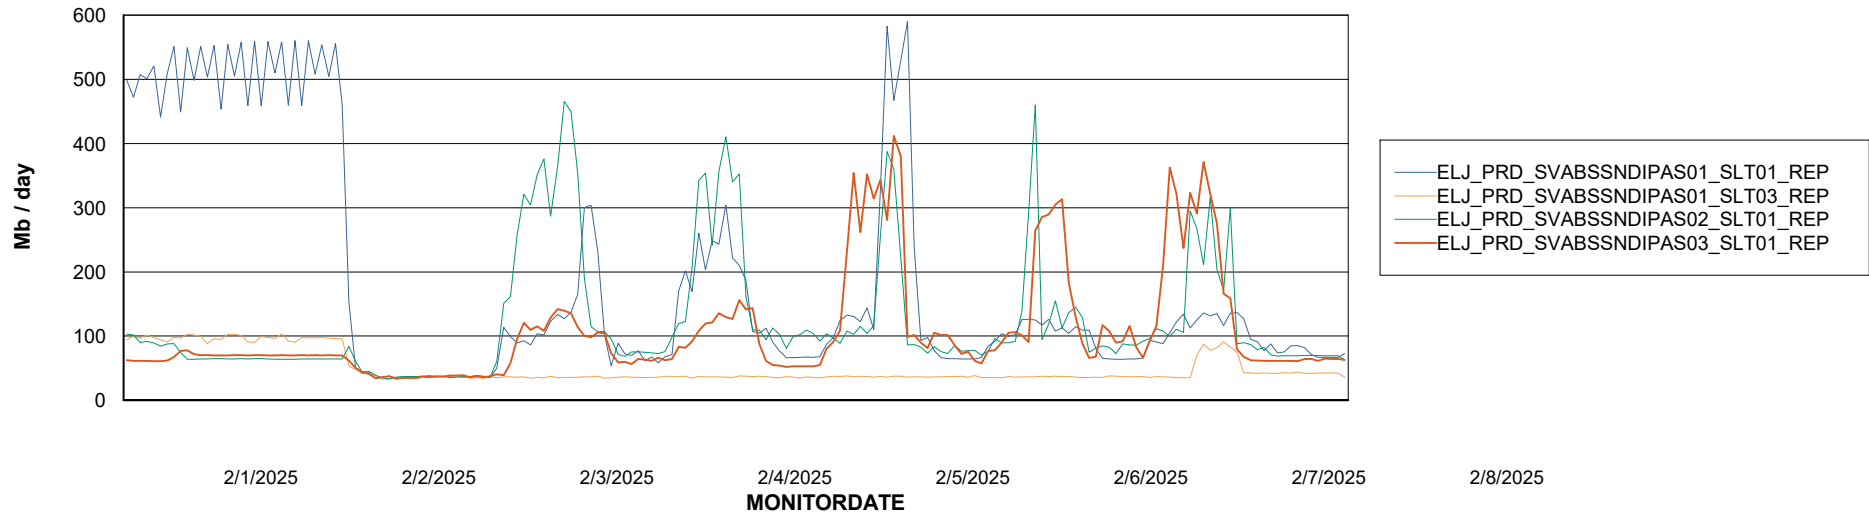

ABSSolute Application ReportServer Services

Avg memory used per ReportServer Service