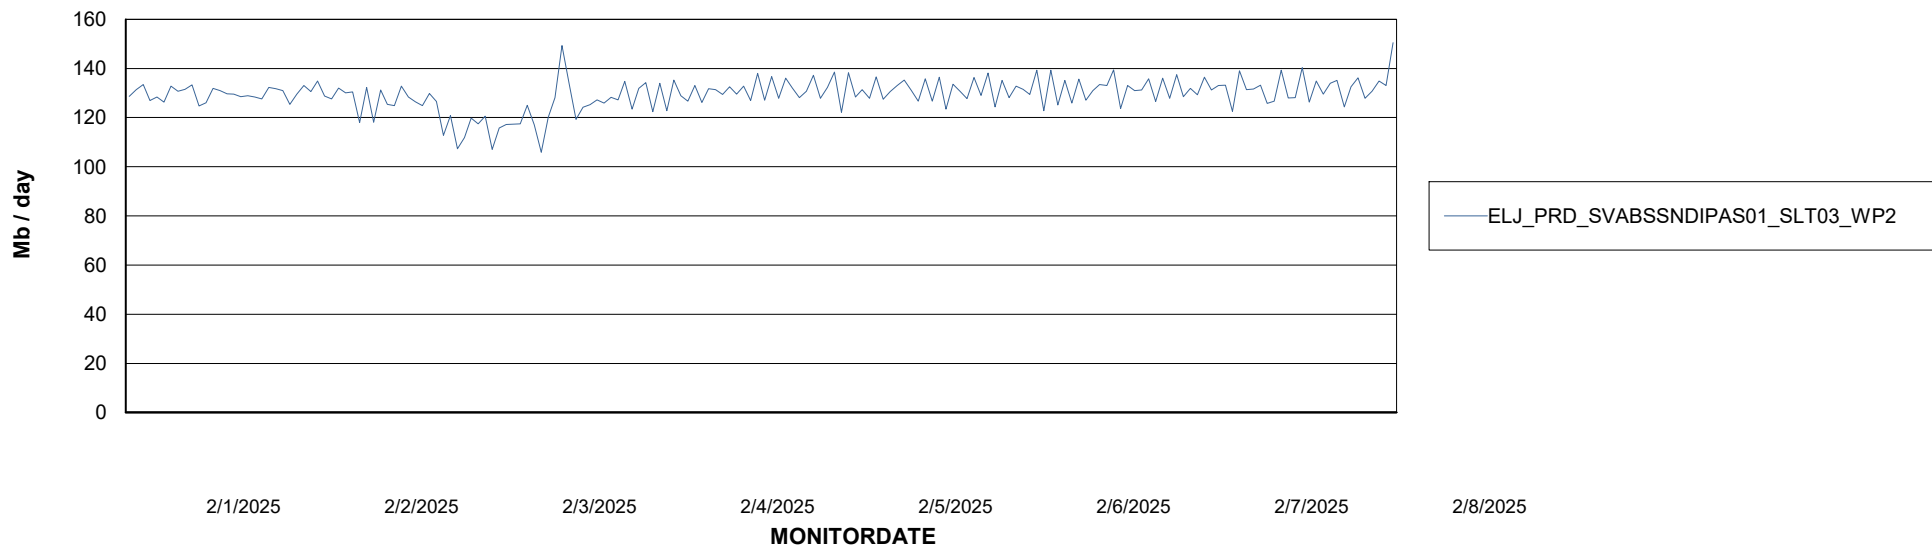

ABSSolute Application ReportServer Services

Avg memory used per ReportServer Service

Weekly SLA Customer Report

Customer ELJ Production
Database ID 72

ABSSolute Web Component Services

Avg memory used per ABS Web component