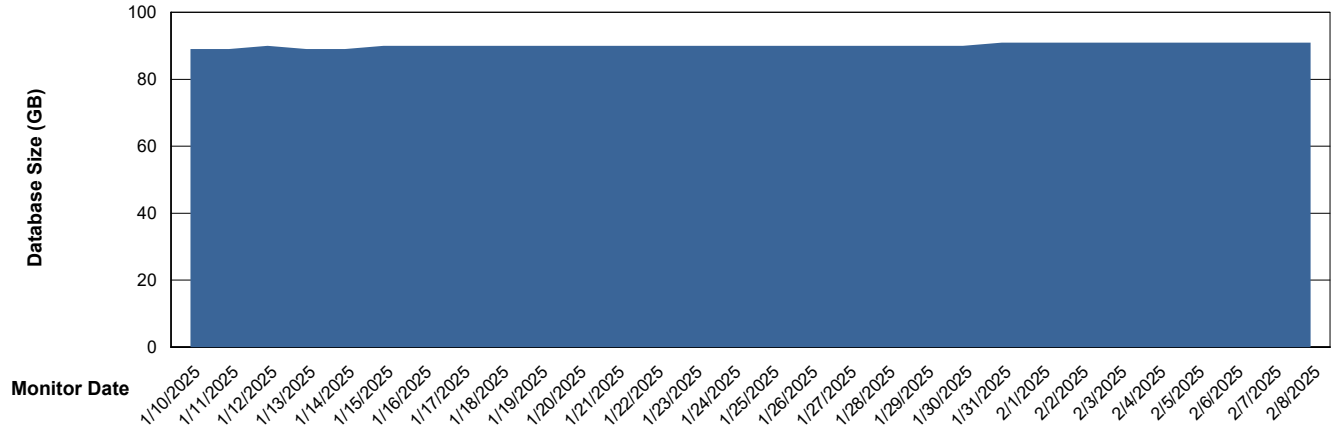

DB Processes Max 1,000
DB Sessions Max 0

Weekly SLA Customer Report

Customer ELJ Production
Database ID 72

Database Performance ELJ_PRD_FRASEQXPRDDB03_ABS1

Weekly SLA Customer Report

Customer ELJ Production
Database ID 72

DATABASE SIZE ELJ_PRD_FRASEQXPRDDB01_ABS1

Database growth over last month

DATABASE SIZE ELJ_PRD_FRASEQXPRDDB03_ABS1

Database growth over last month

Weekly SLA Customer Report

Customer ELJ Production
Database ID 72