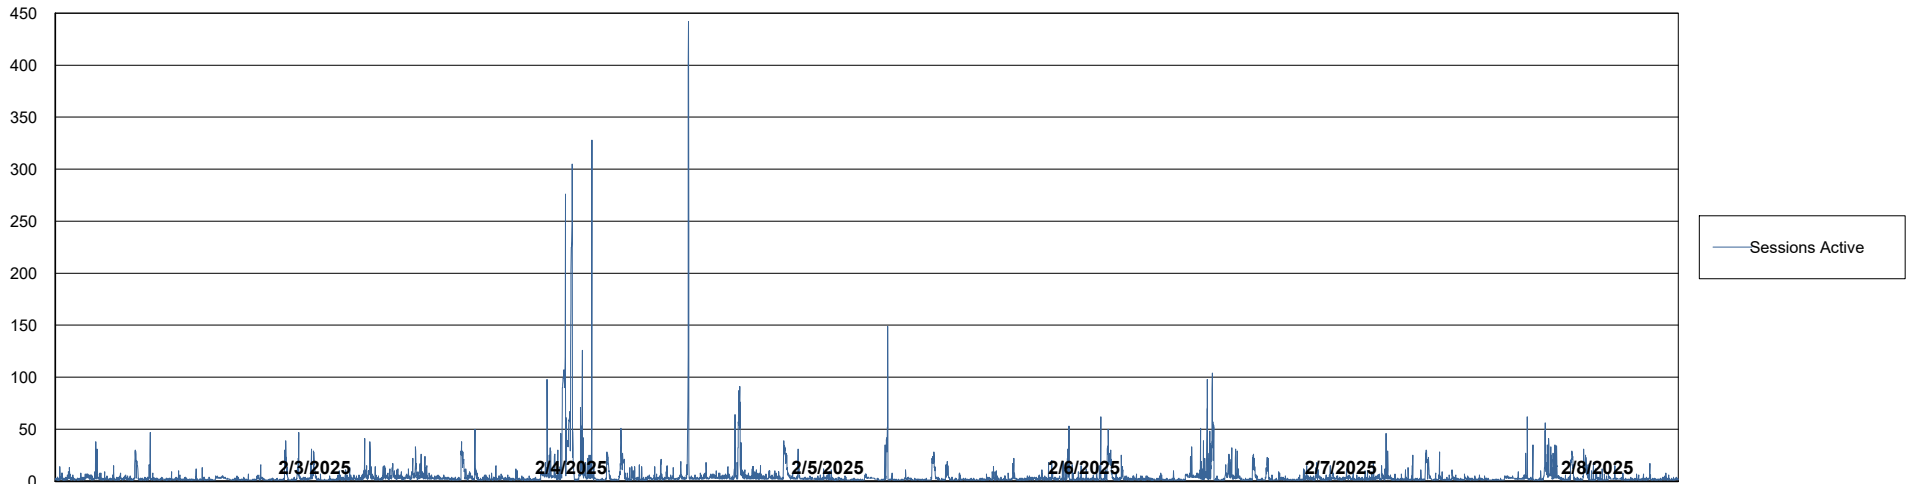

Weekly SLA Customer Report

Customer ELI_Production
Database ID 62

Database Performance ELI_PRD_FRASEQXPRDDB04-BI_ABS1

Weekly SLA Customer Report

Customer ELI_Production
Database ID 62

Database Performance ELI_PRD_FRASINTPRDDB01_ABS1