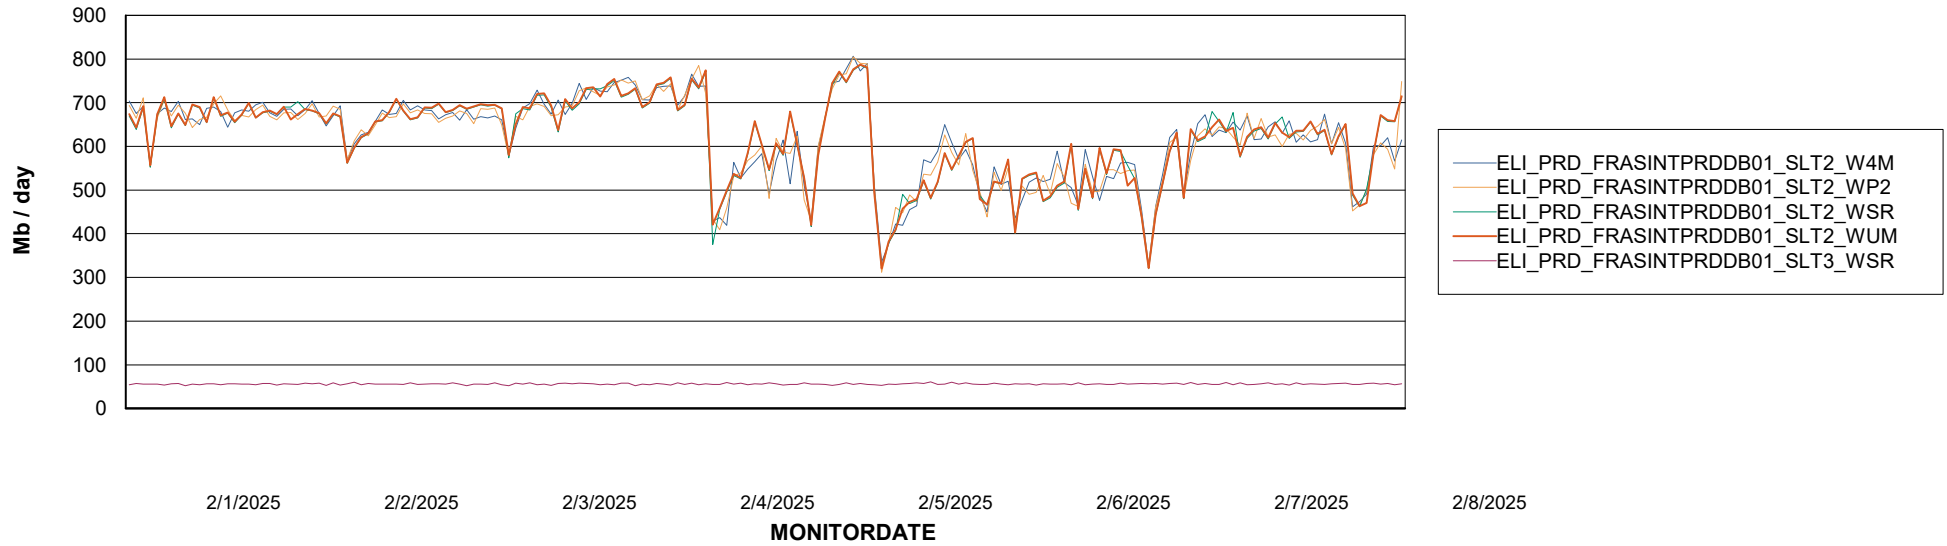

ABSSolute Web Component Services

Avg memory used per ABS Web component