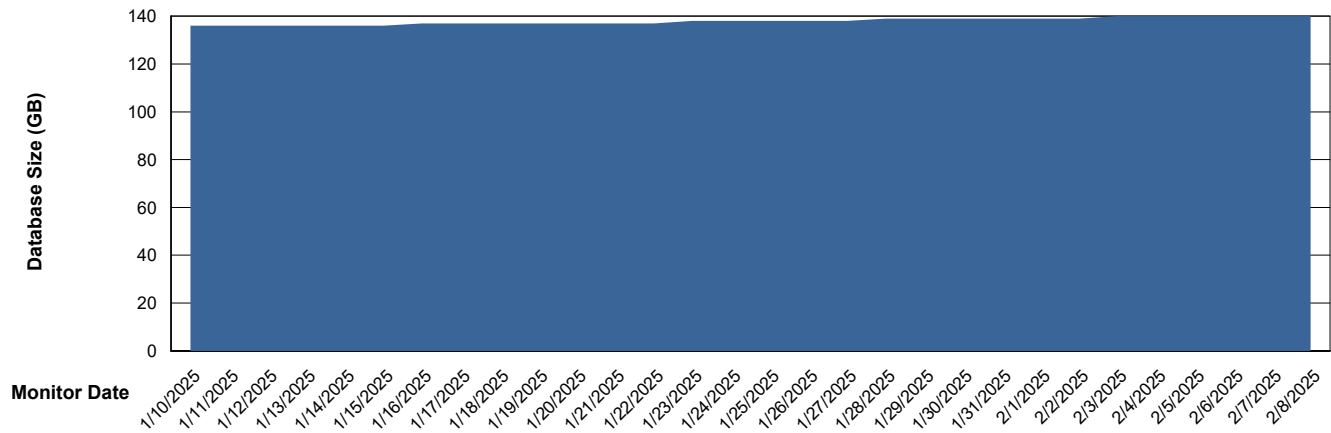

Weekly SLA Customer Report

Customer ELI_Production
Database ID 62

Database Performance ELI_PRD_FRASINTQUADB01_HSBABS1

DB Processes Max 1,000

Weekly SLA Customer Report

Customer ELI_Production
Database ID 62

DATABASE SIZE ELI_PRD_FRASEQXPRDDB04-BI_ABS1

Database growth over last month

DATABASE SIZE ELI_PRD_FRASINTPRDDB01_ABS1

Database growth over last month

Weekly SLA Customer Report

Customer ELI_Production
 Database ID 62