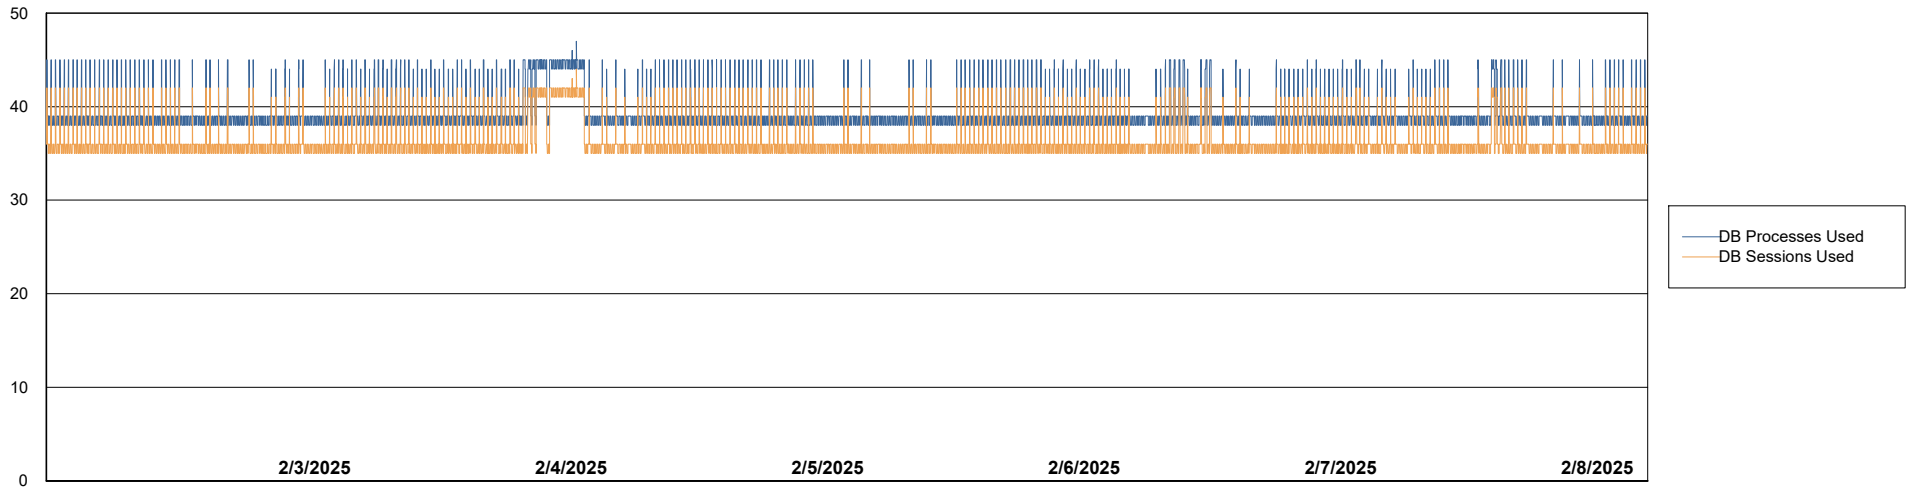

Database Performance ELI_PRD_FRASINTQUADB01_HSBABS1

DB Processes Max 1,000