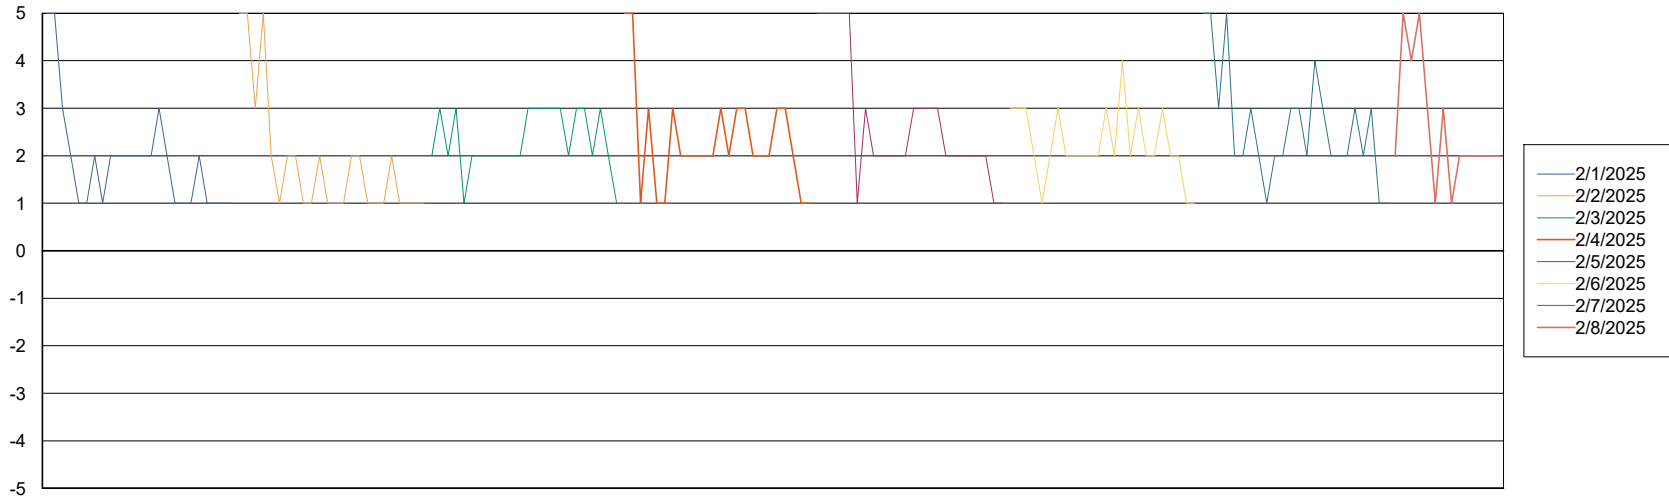

Standby Database Health ELI_Production

Recovery lag for last 7 days