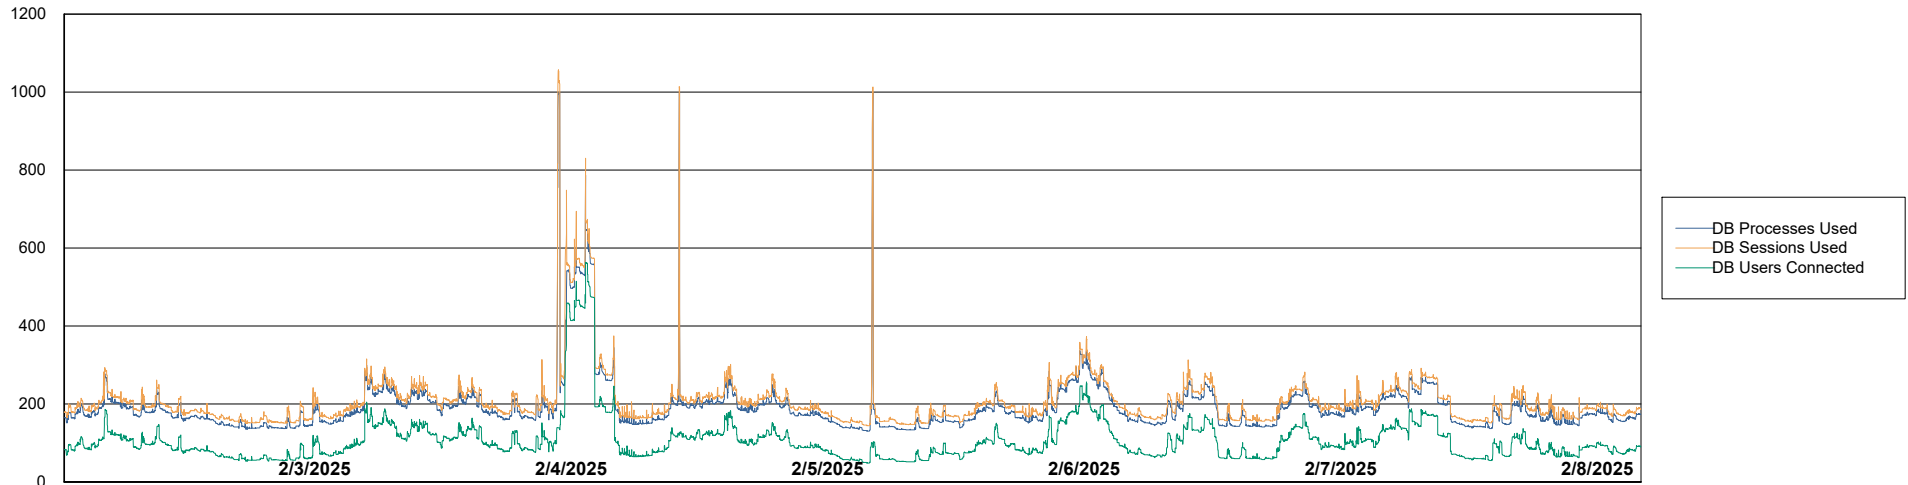

Weekly SLA Customer Report

Customer ELI_Production
Database ID 62

Database Performance ELI_PRD_FRASEQXPRDDB04-BI_ABS1

Weekly SLA Customer Report

Customer ELI_Production
Database ID 62

Database Performance ELI_PRD_FRASINTPRDDB01_ABS1