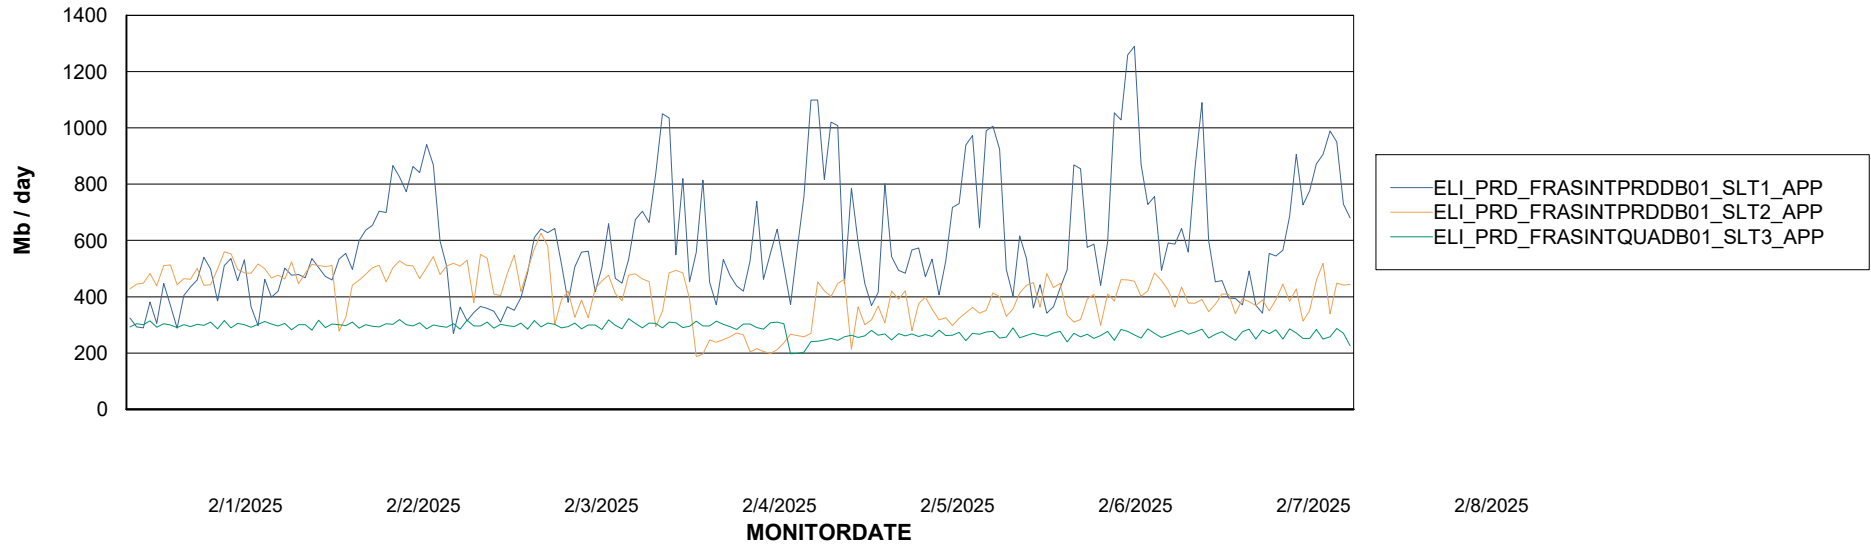

ABSSolute Application Server Services

Avg memory used per ABS Server Service