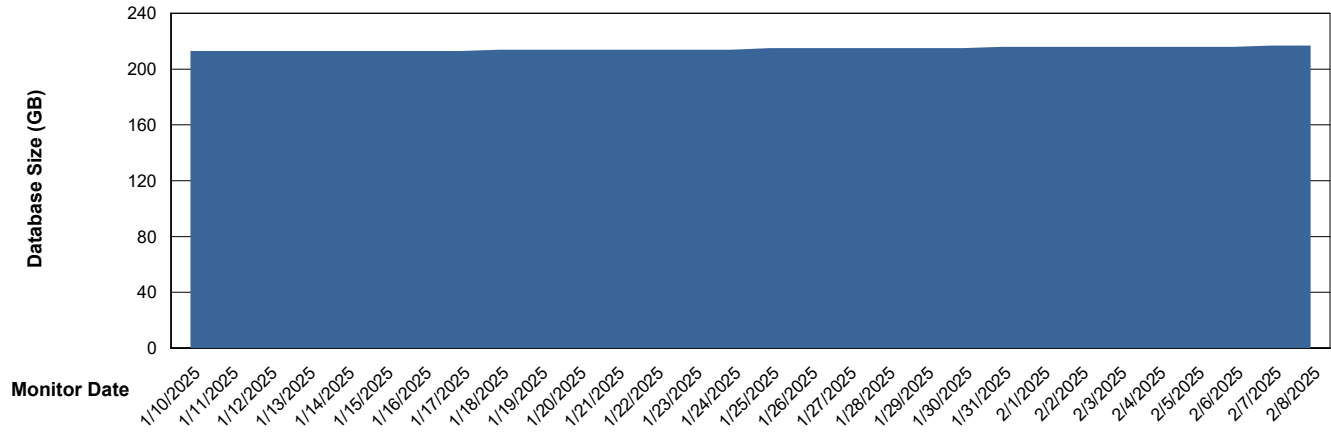

Weekly SLA Customer Report

Customer ELI_Production
Database ID 62

Database Performance ELI_PRD_FRASINTQUADB01_HSBABS1

DB Processes Max 1,000

Weekly SLA Customer Report

Customer ELI_Production
Database ID 62

DATABASE SIZE ELI_PRD_FRASEQXPRDDB04-BI_ABS1

Database growth over last month

DATABASE SIZE ELI_PRD_FRASINTPRDDB01_ABS1

Database growth over last month

Weekly SLA Customer Report

Customer ELI_Production
 Database ID 62