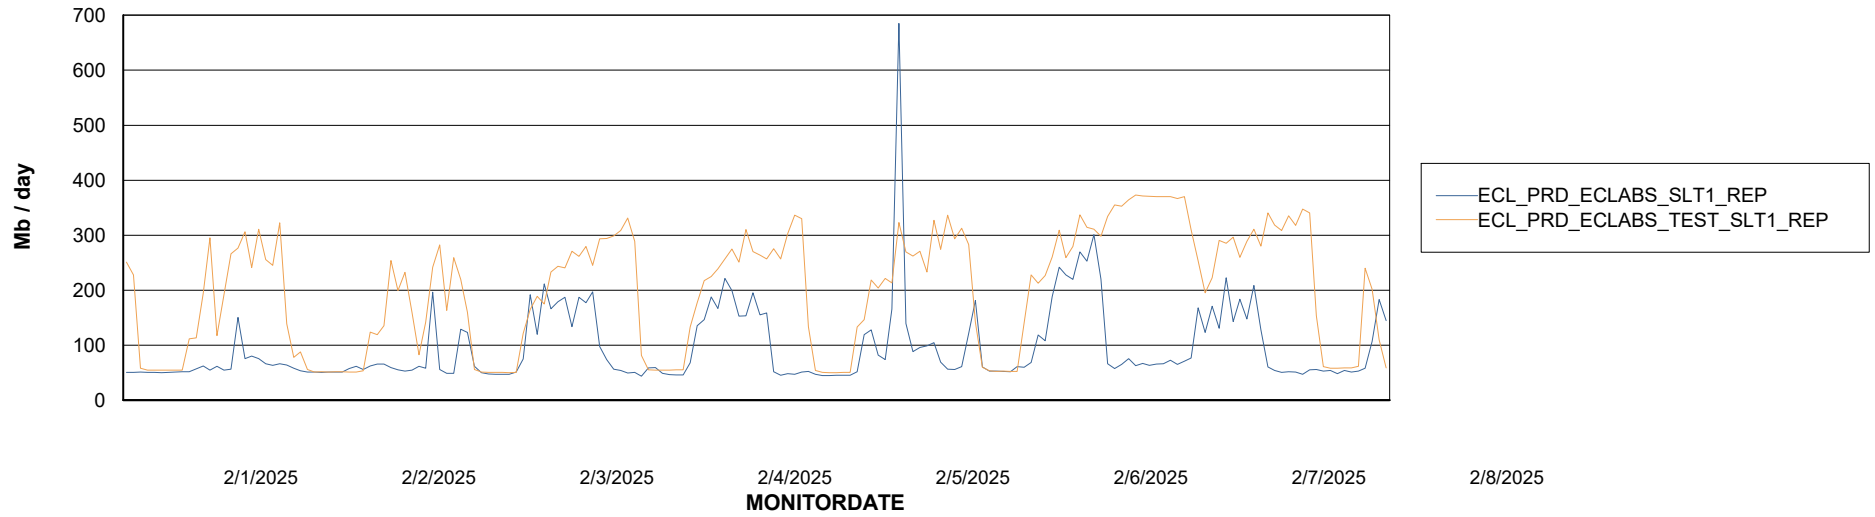

Avg memory used per ABS Server Service

Avg users per day per ABS server

Weekly SLA Customer Report

Customer ECL_Production
Database ID 156

ABSSolute Application ReportServer Services

Avg memory used per ReportServer Service