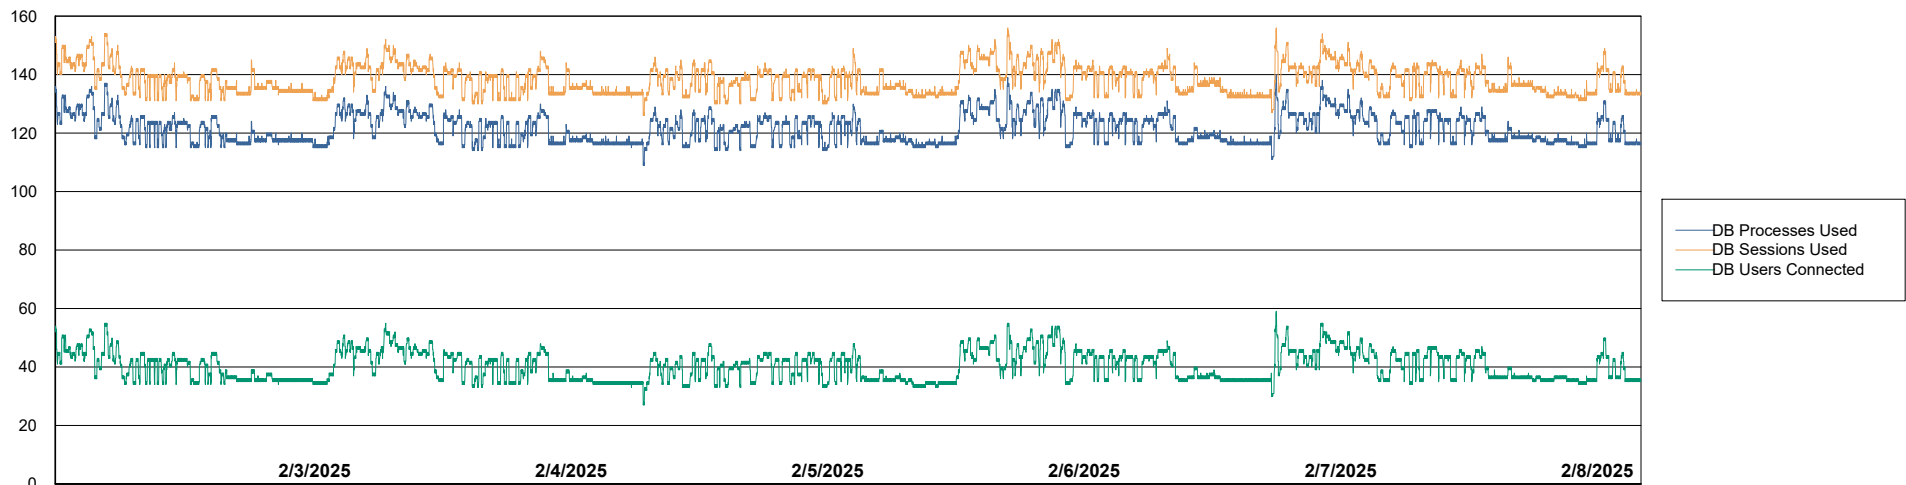

Weekly SLA Customer Report

Customer ECL_Production
Database ID 156

Harddisk Usage ECL_PRD_ECLABS-WEB

	Free disk space on C: (%)	Total disk space on C: (Gb)	Used disk space on C: (Gb)
2/8/2025	33	99	67
2/7/2025	33	99	67
2/6/2025	33	99	67
2/5/2025	33	99	67
2/4/2025	33	99	66
2/3/2025	33	99	66
2/2/2025	33	99	66

Weekly SLA Customer Report

Customer ECL_Production
Database ID 156

Database Performance ECL_PRD_ECLABS_ABS1

Weekly SLA Customer Report

Customer ECL_Production
Database ID 156

Database Performance ECL_PRD_ECLABS-TEST_HSBABS1