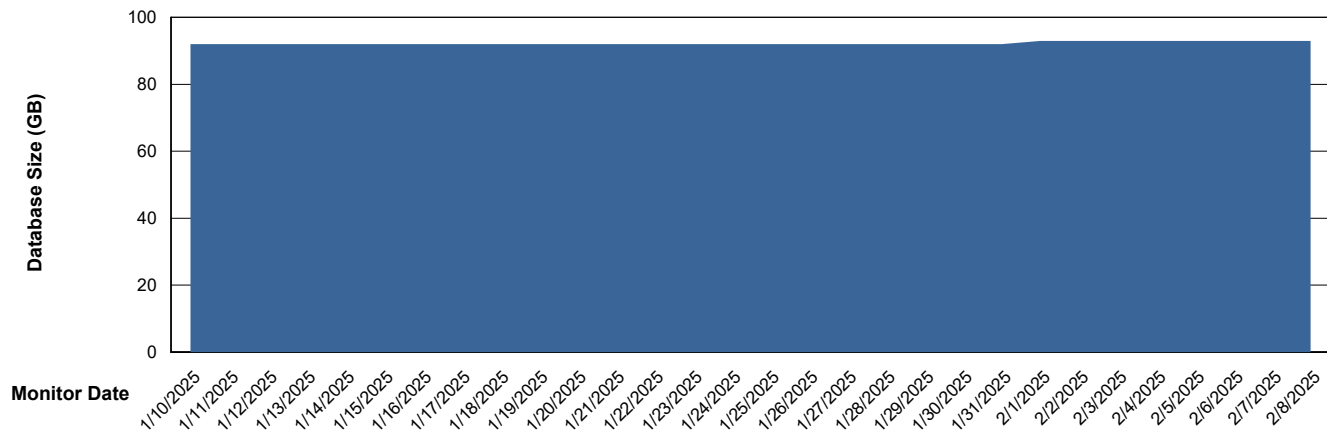

DB Processes Max 1,000

Weekly SLA Customer Report

Customer ECL_Production
 Database ID 156

DATABASE SIZE ECL_PRD_ECLABS_ABS1

Database growth over last month

Database Tablespace ECL_PRD_ECLABS_ABS1

Date	Tablespace Name	Filesize (Gb)	Usedsize (Gb)	Percentage free
2/8/2025	ABSDATA	81	66	18
	INDX	10	8	24
2/7/2025	ABSDATA	81	66	18
	INDX	10	8	24
2/6/2025	ABSDATA	81	66	18
	INDX	10	8	24
2/5/2025	ABSDATA	81	66	18
	INDX	10	8	24
2/4/2025	ABSDATA	81	66	18
	INDX	10	8	24
2/3/2025	ABSDATA	81	66	18
	INDX	10	8	24
2/2/2025	ABSDATA	81	66	18
	INDX	10	8	24

Weekly SLA Customer Report

Customer ECL_Production
Database ID 156

Standby Database Health ECL_Production

Recovery lag for last 7 days

Weekly SLA Customer Report

Customer ECL_Production
Database ID 156

ABSSolute Application Server Services