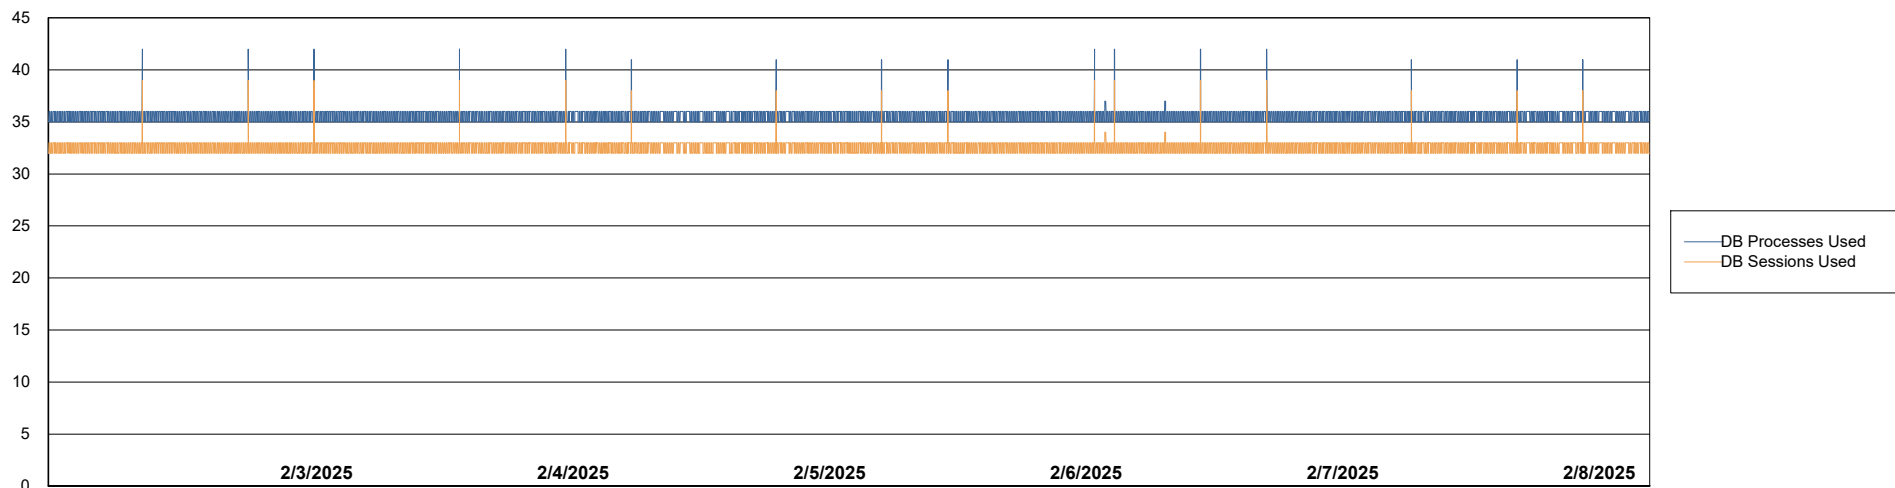

Database Performance ECL_PRD_ECLABS-TEST_HSBABS1

DB Processes Max 1,000