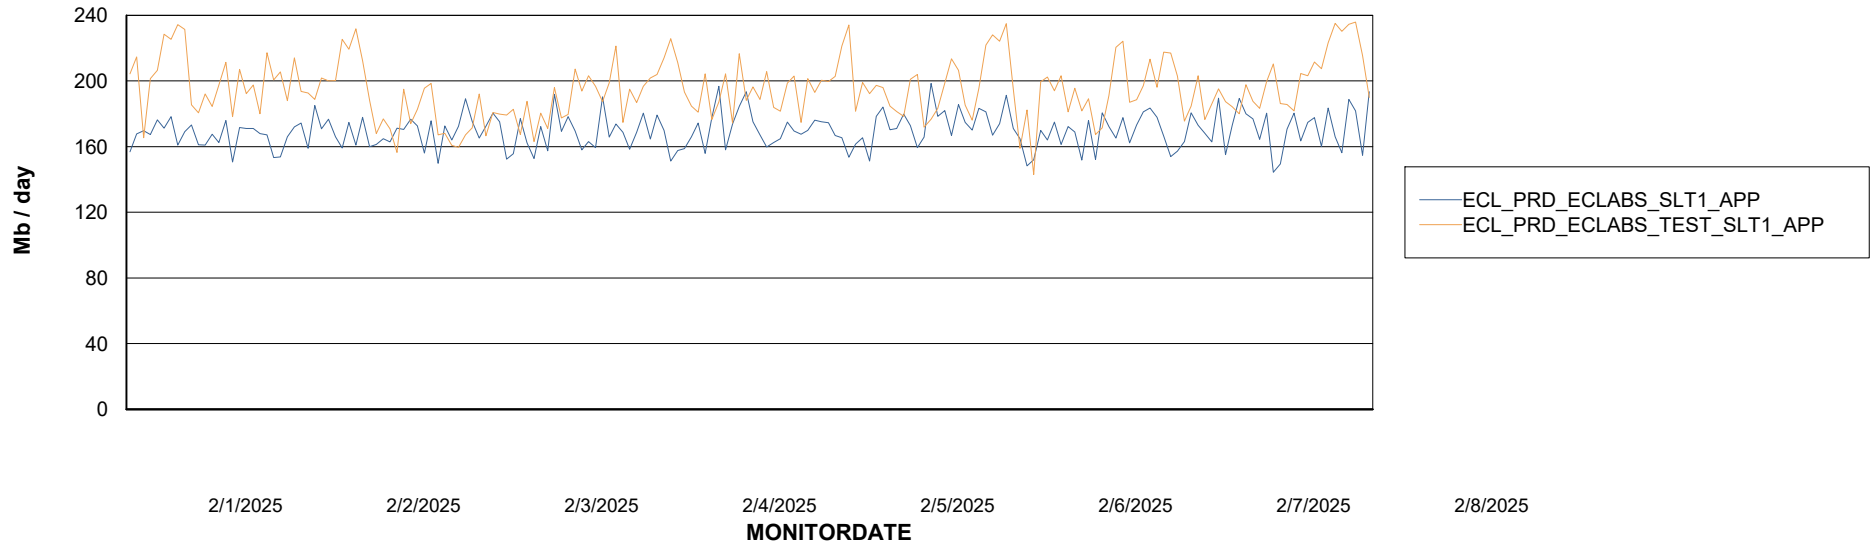

ABSSolute Application Server Services

Avg memory used per ABS Server Service