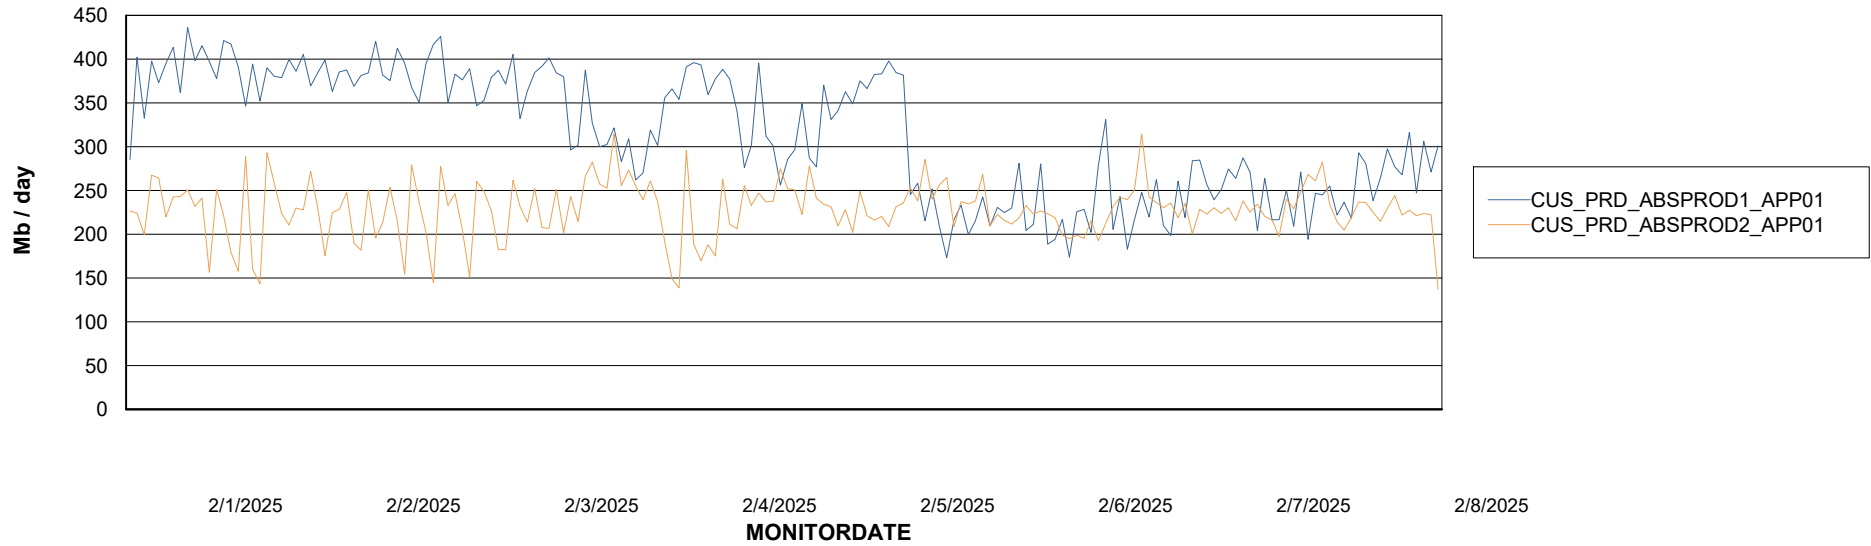

ABSSolute Application Server Services

Avg memory used per ABS Server Service