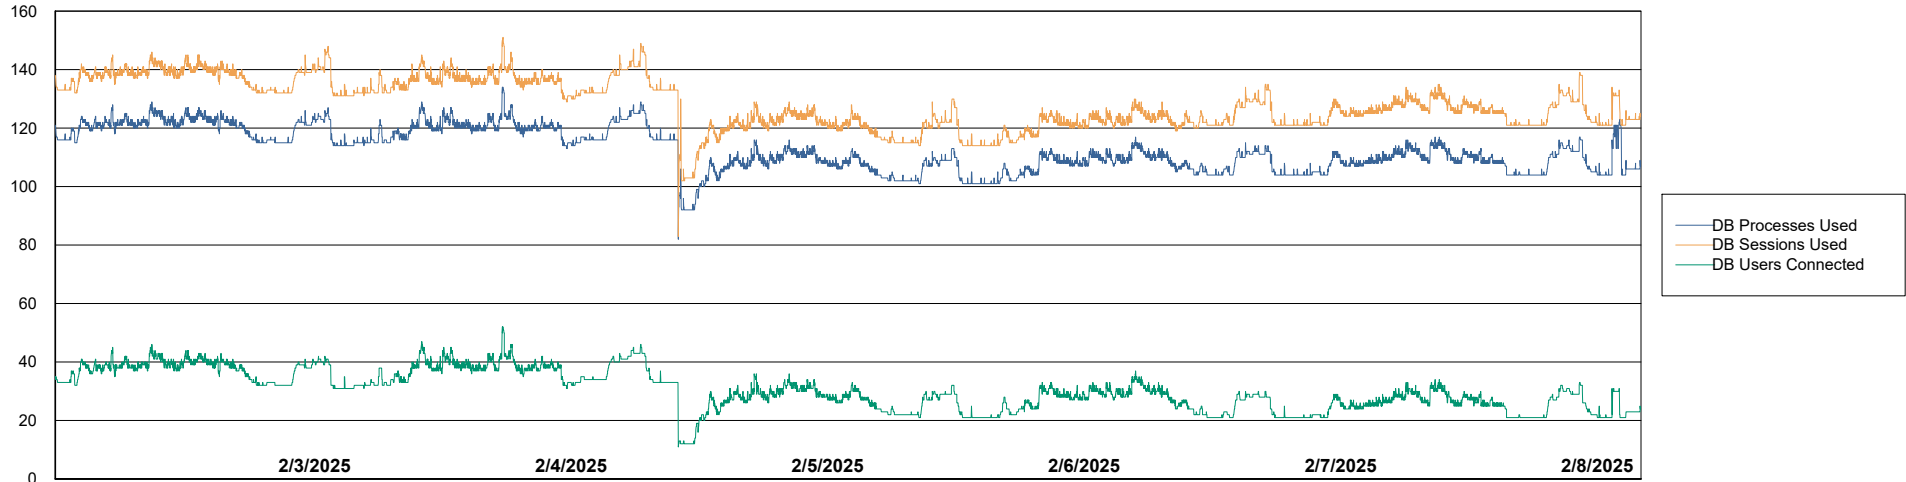

Database Performance CUS_PRD_ABSDB1_ABS1