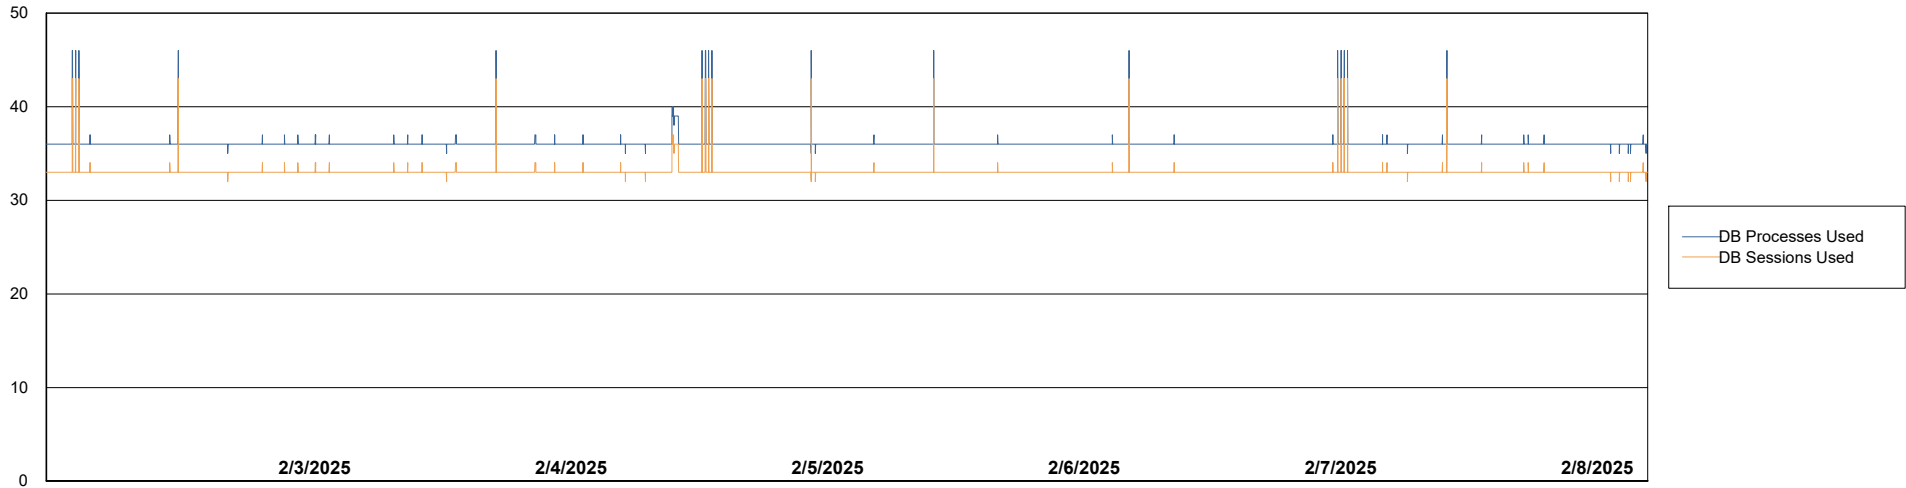

Database Performance CUS_PRD_ABSDB2_HSBABS1

DB Processes Max 1,000