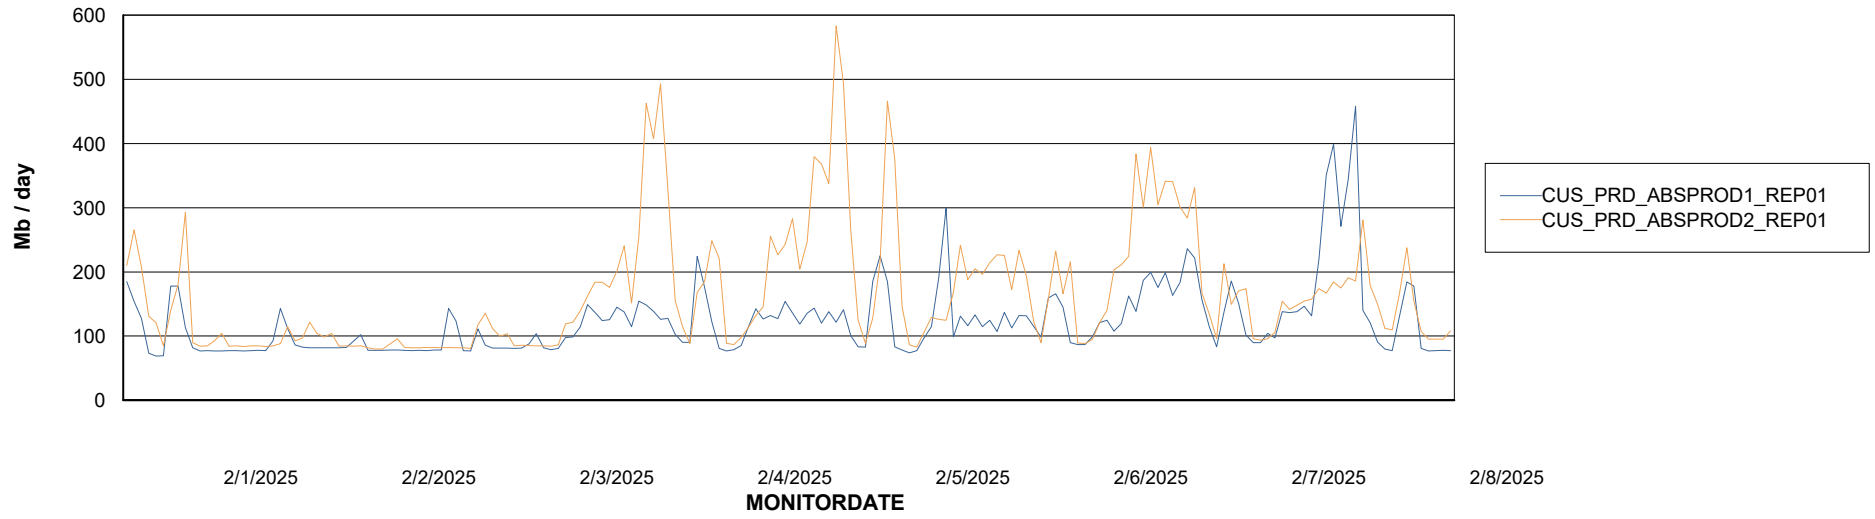

ABSSolute Application ReportServer Services

Avg memory used per ReportServer Service