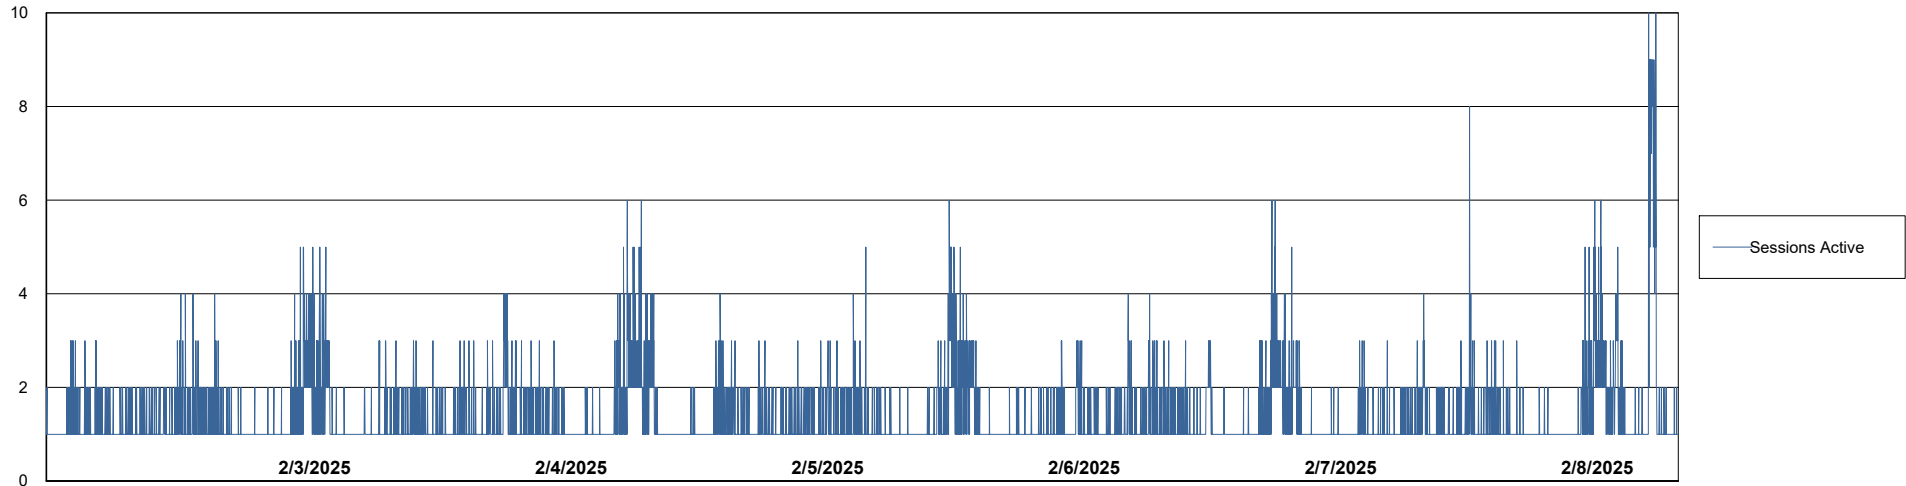

Weekly SLA Customer Report

Customer CUS_Production (24/7)
Database ID 131

Harddisk Usage CUS_PRD_ABSWEBPROD

	Free disk space on C: (%)	Total disk space on C: (Gb)	Used disk space on C: (Gb)
2/8/2025	87	199	26
2/7/2025	87	199	26
2/6/2025	87	199	26
2/5/2025	87	199	26
2/4/2025	87	199	25
2/3/2025	87	199	25
2/2/2025	87	199	25

Weekly SLA Customer Report

Customer CUS_Production (24/7)
Database ID 131

Database Performance CUS_PRD_ABSDB1_ABS1

Weekly SLA Customer Report

Customer CUS_Production (24/7)
Database ID 131

Database Performance CUS_PRD_ABSDB2_HSBABS1