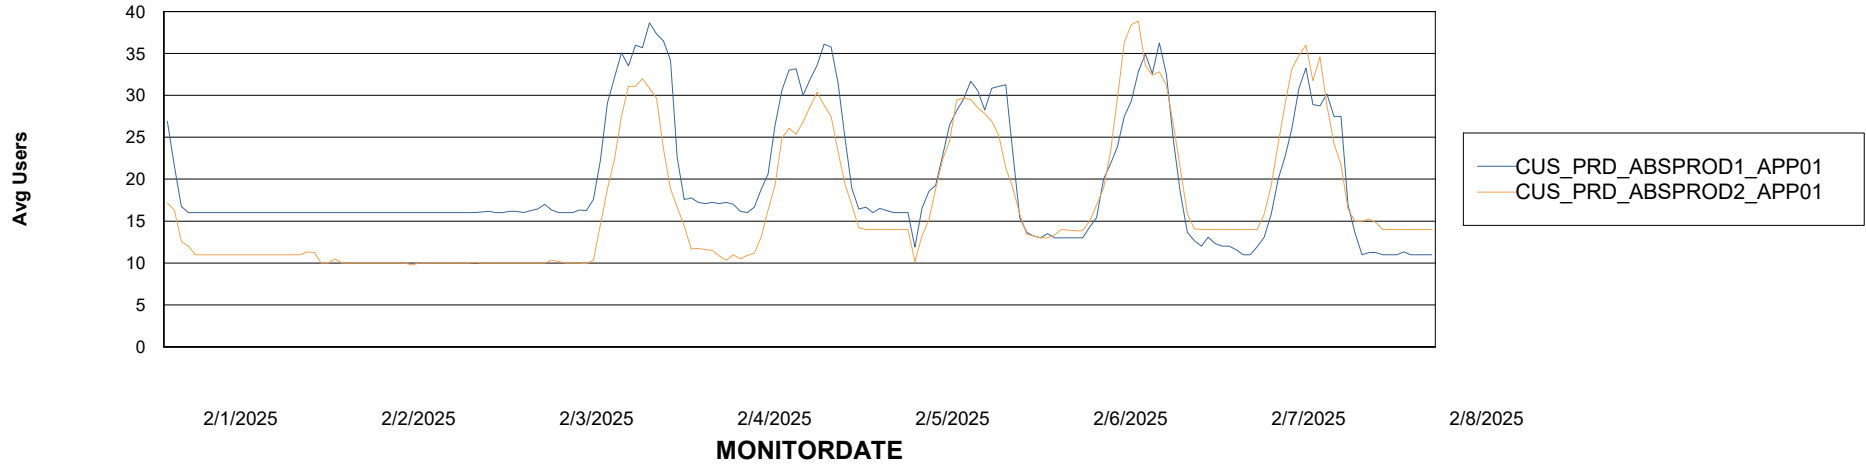

Avg users per day per ABS server