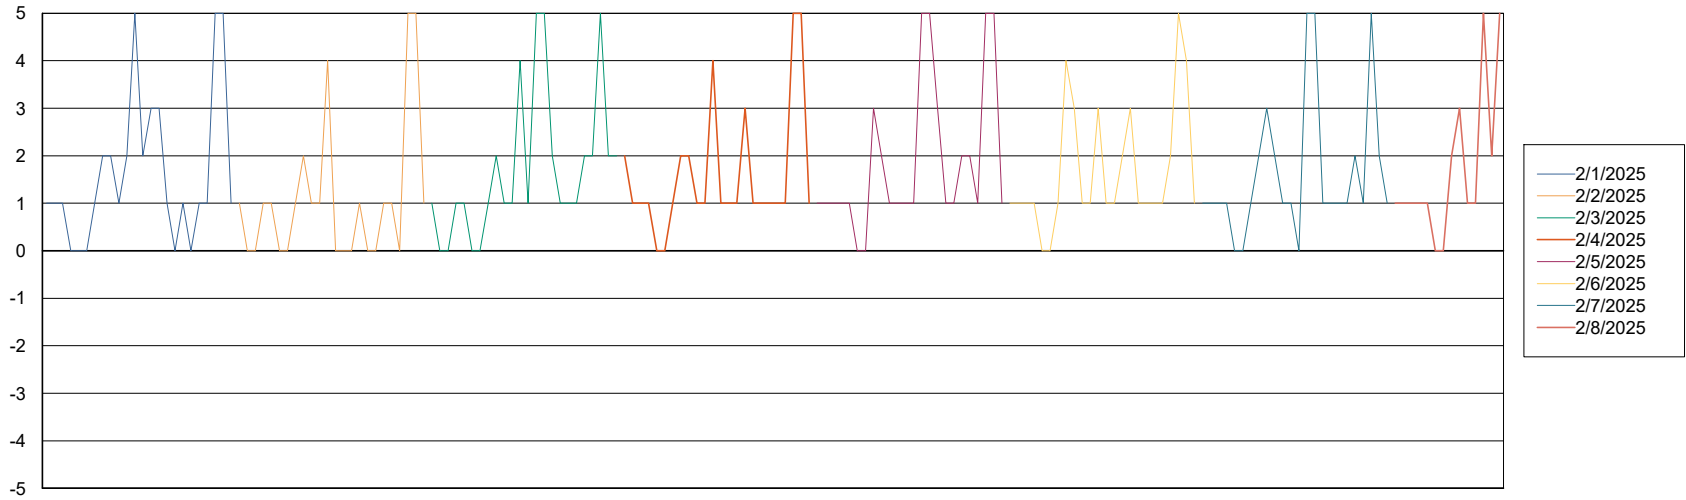

Standby Database Health CUS_Production (24/7)

Recovery lag for last 7 days