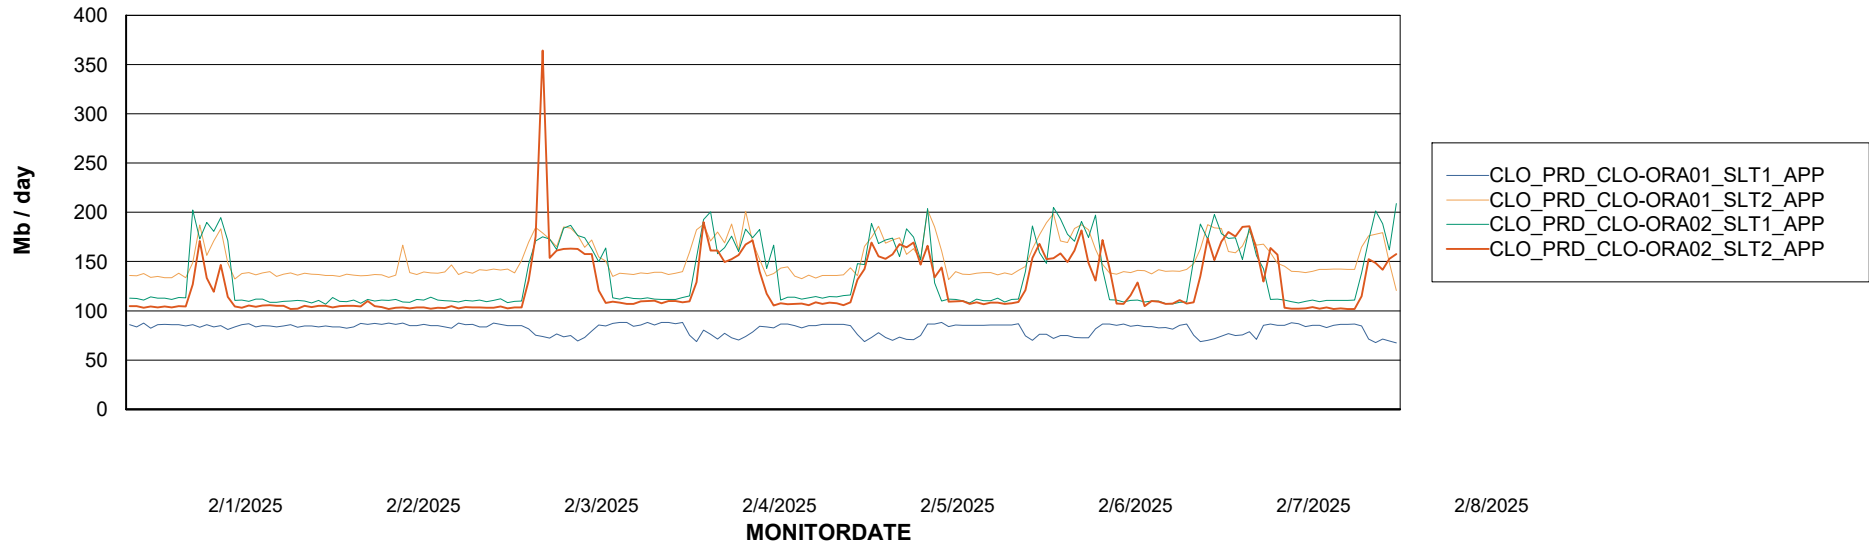

ABSSolute Application Server Services

Avg memory used per ABS Server Service