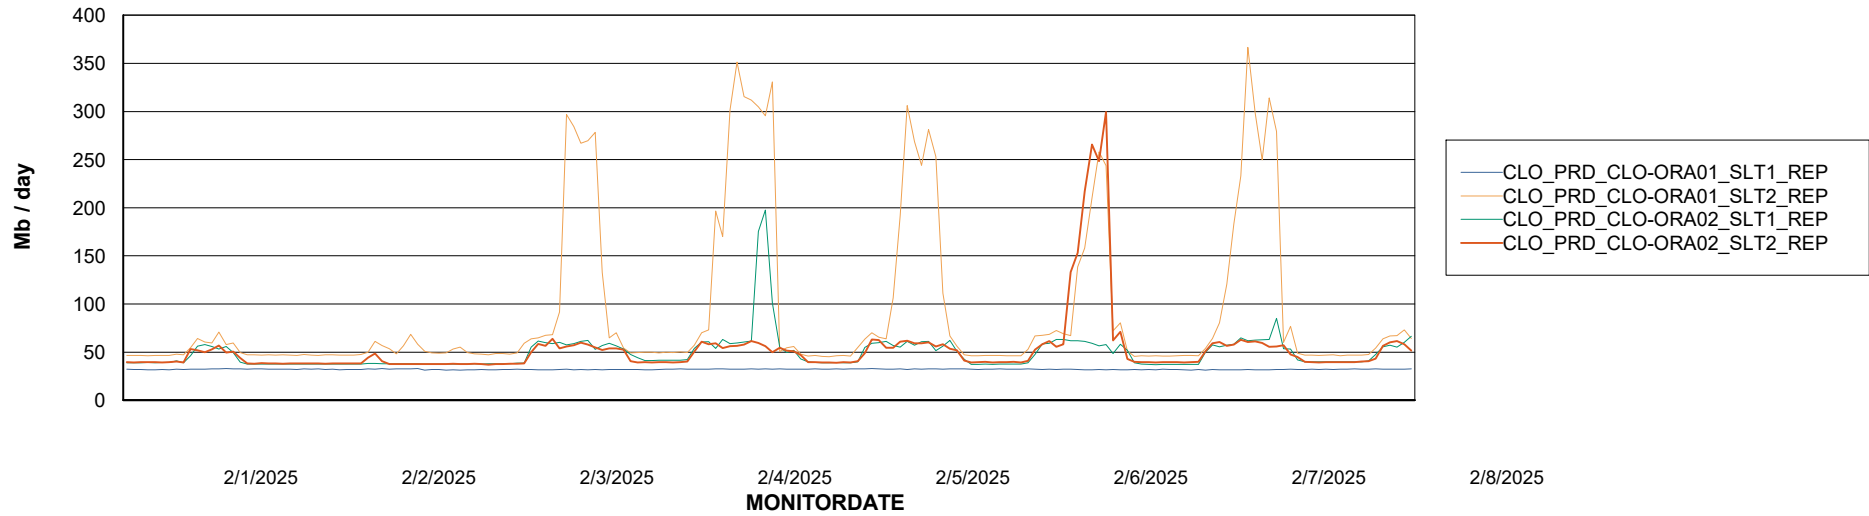

Avg memory used per ABS Server Service

Avg users per day per ABS server

Weekly SLA Customer Report

Customer CLO Production
Database ID 38

ABSSolute Application ReportServer Services

Avg memory used per ReportServer Service