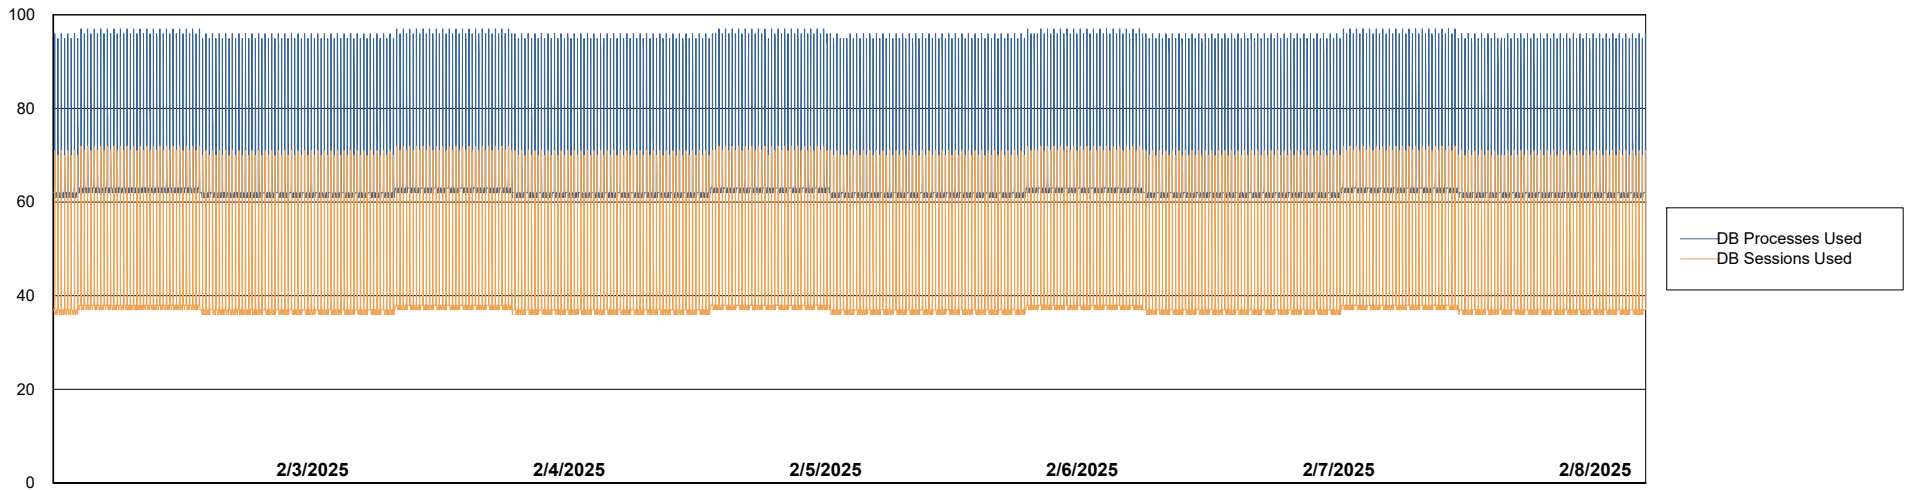

Database Performance CLO_PRD_CLO-ORA02_HSBABS1

DB Processes Max 1,000