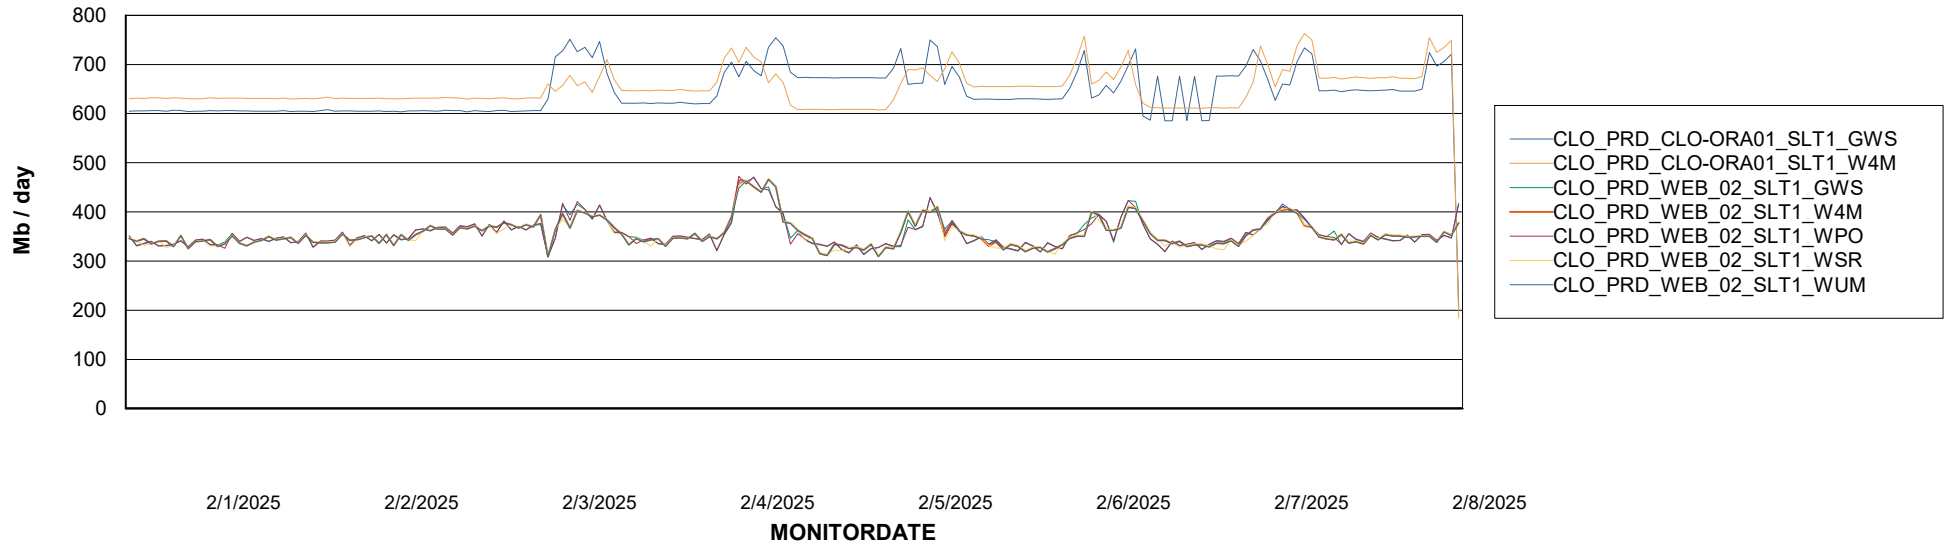

ABSolute Web Component Services

Avg memory used per ABS Web component