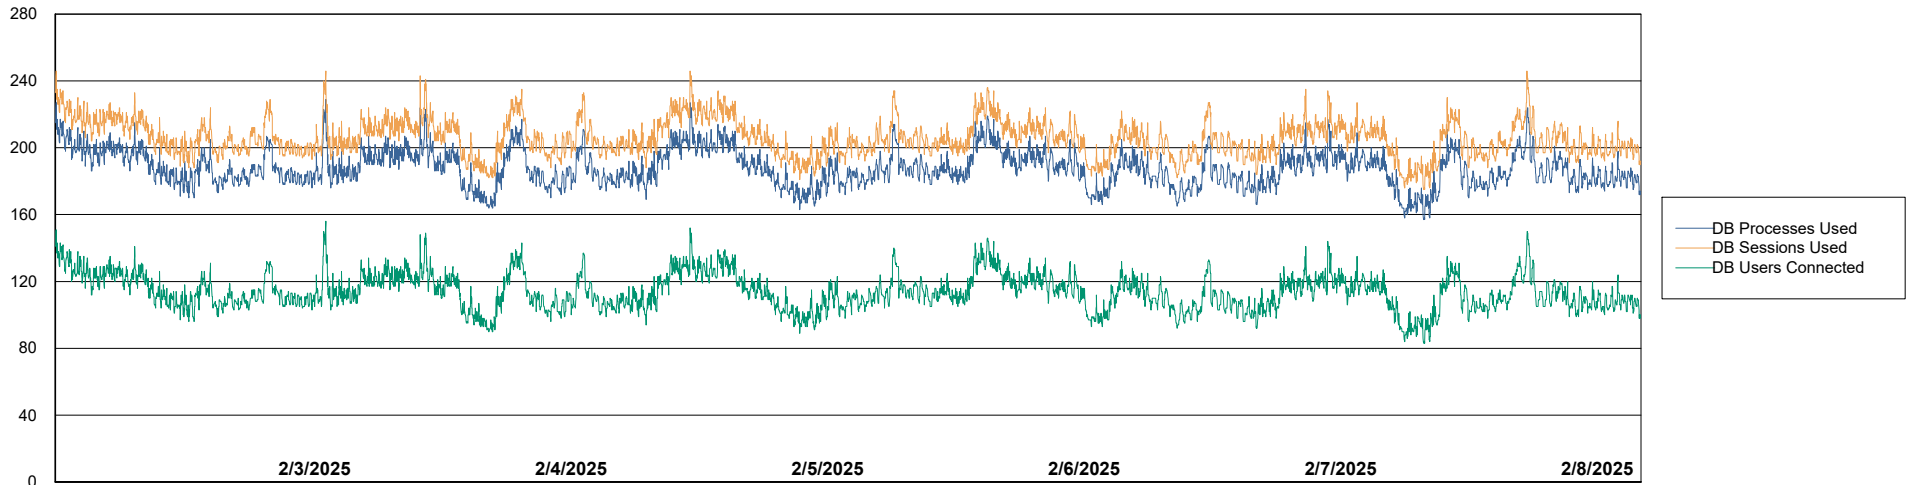

Weekly SLA Customer Report

Customer: CLB OCI AMS Production
Database ID: 196

Database Performance: CLB-BI-AMS_ABS1_DB

Weekly SLA Customer Report

Customer: CLB OCI AMS Production
Database ID: 196

Database Performance: CLB-DBS1-AMS_PROD_ABS1