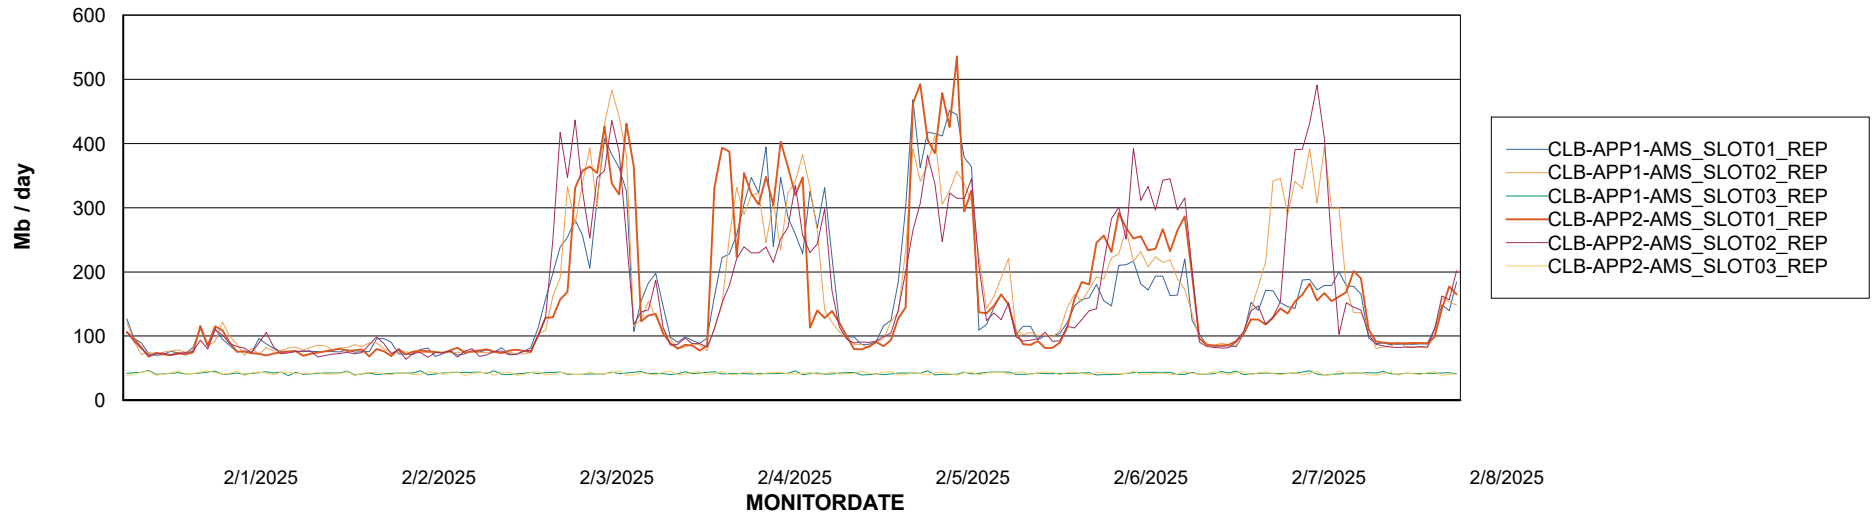

Avg memory used per ABS Server Service

Avg users per day per ABS server

Weekly SLA Customer Report

Customer CLB OCI AMS Production
Database ID 196

ABSSolute Application ReportServer Services

Avg memory used per ReportServer Service