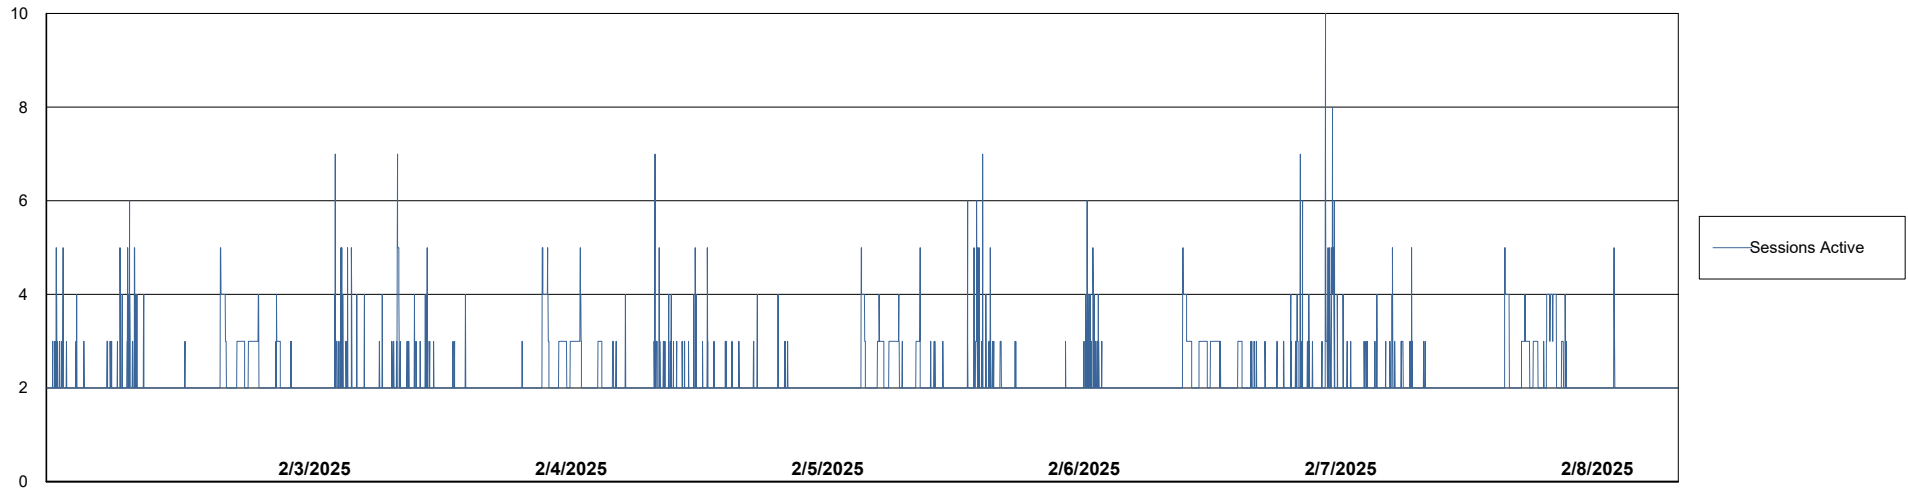

Database Performance: CLB-BI-AMS_ABS1_DB