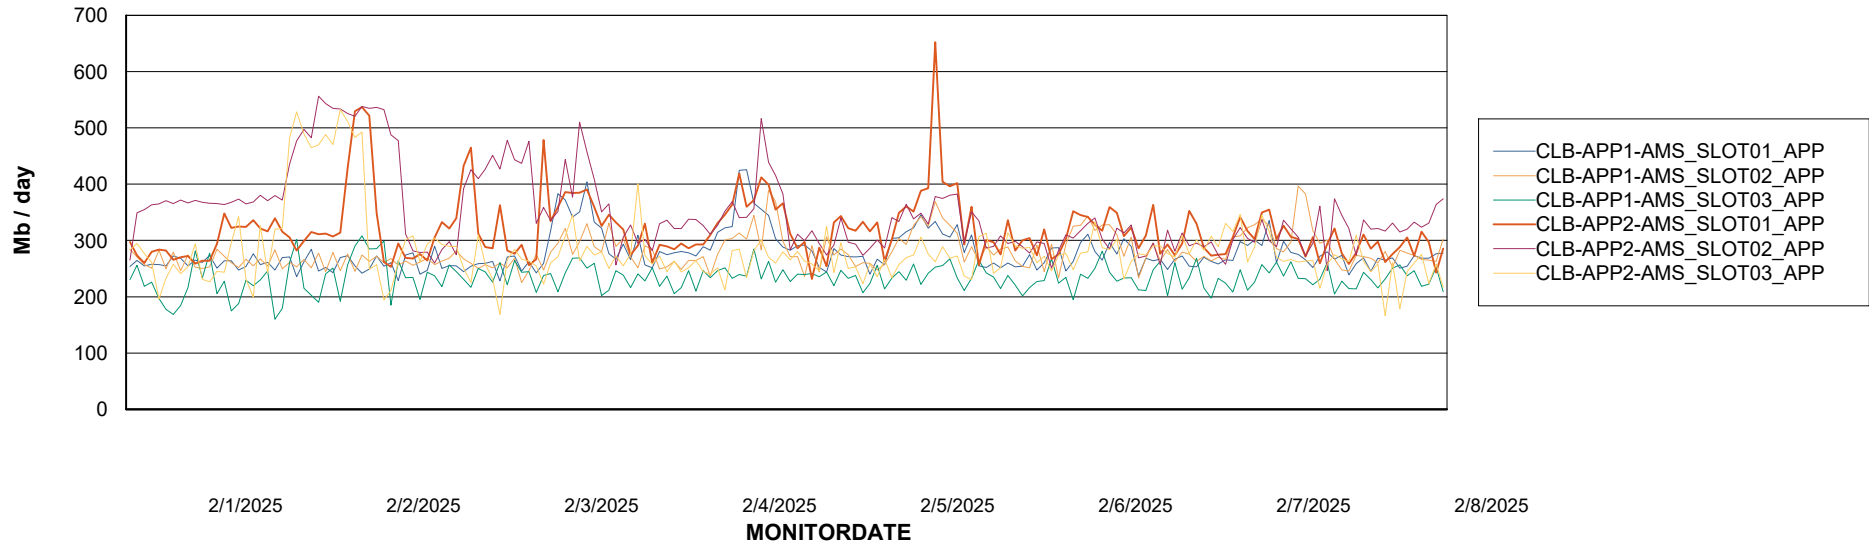

ABSSolute Application Server Services

Avg memory used per ABS Server Service