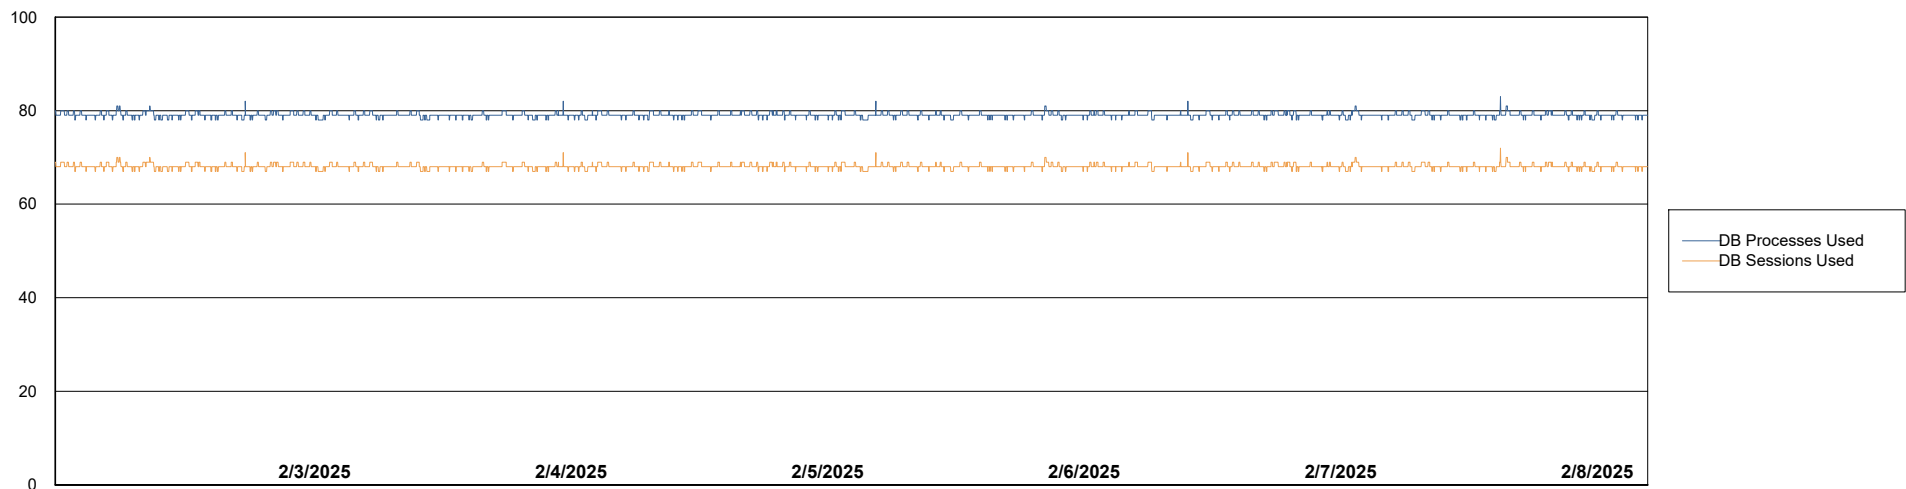

Database Performance   CLB-DBS2-AMS_PROD_HSBABS1

DB Processes Max   0
DB Processes Max   4
DB Processes Max   1,000