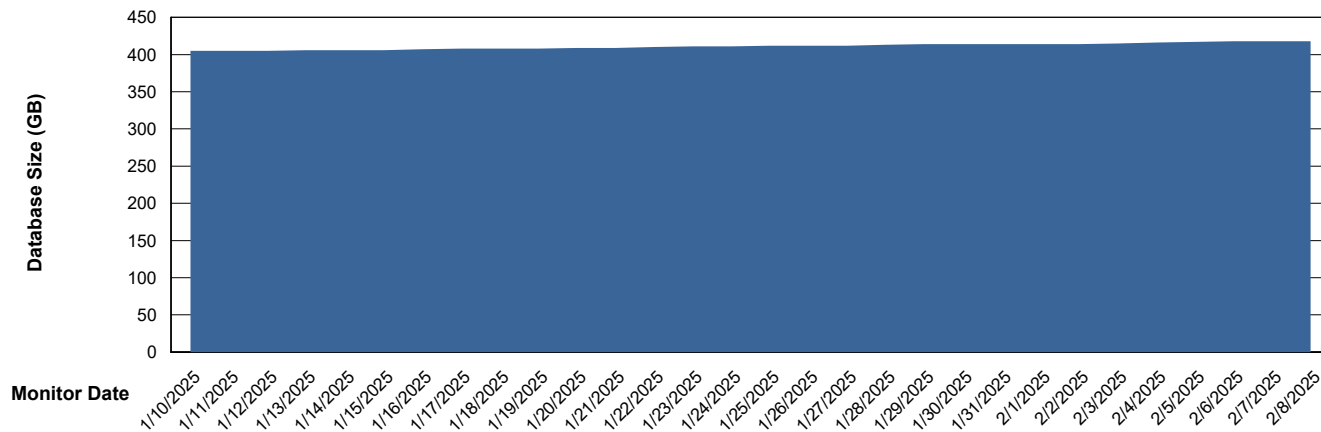

Customer CLB OCI AMS Production
Database ID 196

DATABASE SIZE CLB-BI2-AMS_ABS1_DB_FL

Database growth over last month

DATABASE SIZE CLB-BI-AMS_ABS1_DB

Database growth over last month

Weekly SLA Customer Report

Customer CLB OCI AMS Production
Database ID 196

DATABASE SIZE CLB-DBS1-AMS_PROD_ABS1

Database growth over last month

Weekly SLA Customer Report

Customer CLB OCI AMS Production
 Database ID 196

Database Tablespace CLB-BI-AMS_ABS1_DB