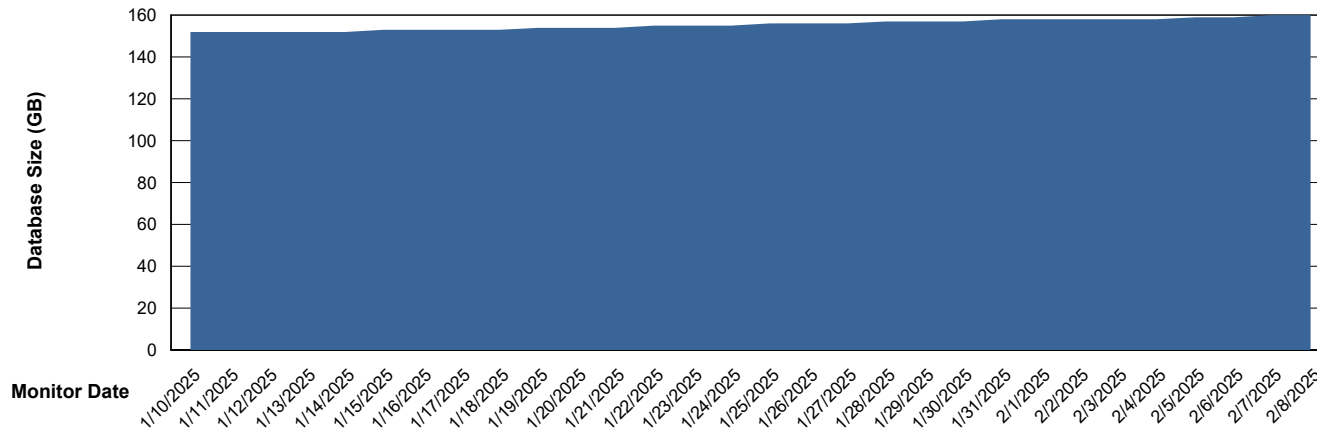

Customer CLB OCI AMS Production
Database ID 196

DATABASE SIZE CLB-BI2-AMS_ABS1_DB_FL

Database growth over last month

DATABASE SIZE CLB-BI-AMS_ABS1_DB

Database growth over last month

Weekly SLA Customer Report