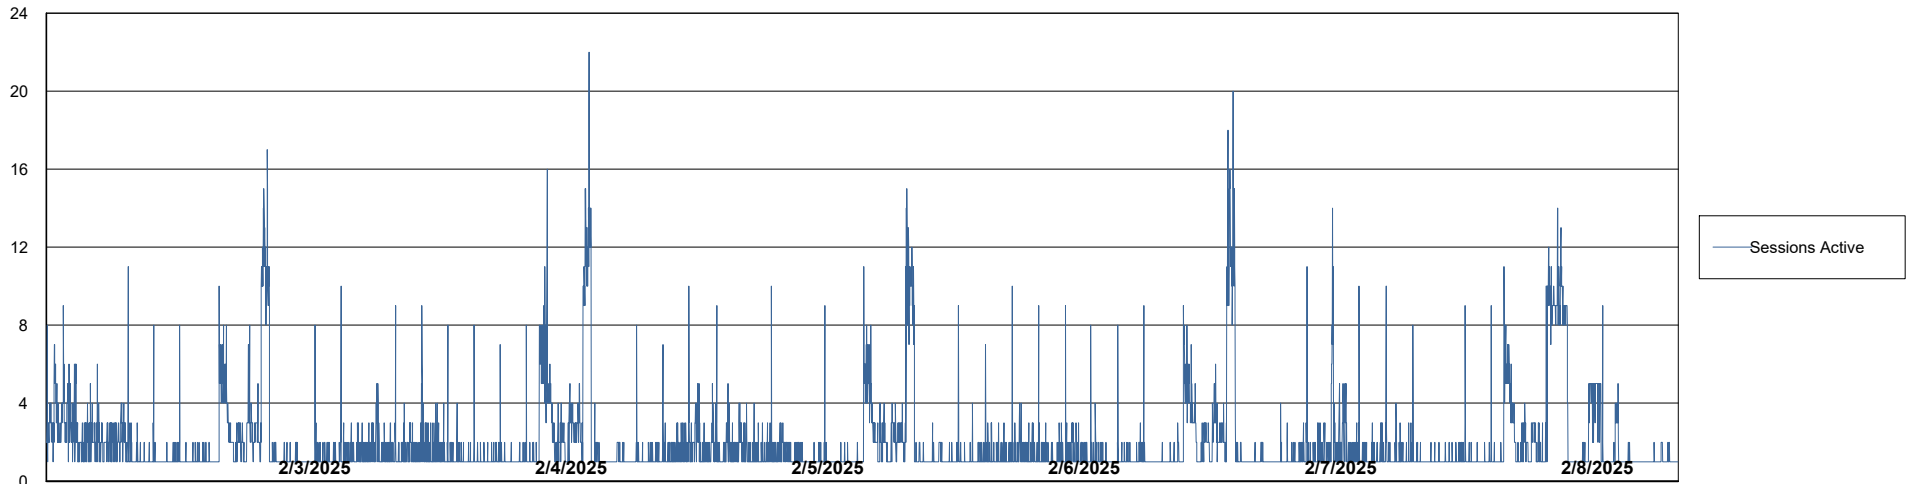

Weekly SLA Customer Report

Customer: CLB OCI AMS Production
Database ID: 196

Database Performance: CLB-BI-AMS_ABS1_DB

Weekly SLA Customer Report

Customer: CLB OCI AMS Production
Database ID: 196

Database Performance: CLB-DBS1-AMS_PROD_ABS1