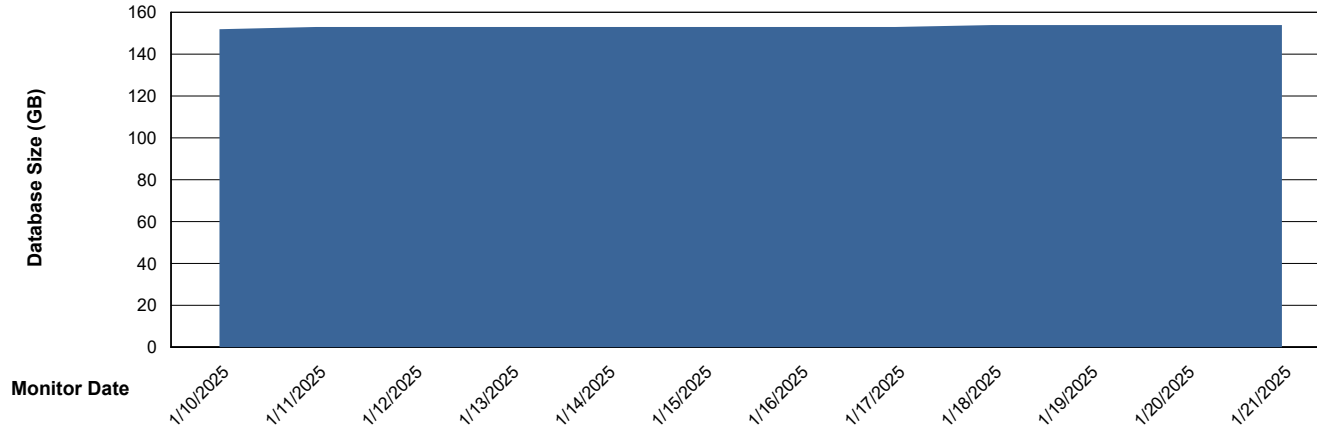

DATABASE SIZE   CLB-BI2-AMS_ABS1_DB_FL

Database growth over last month