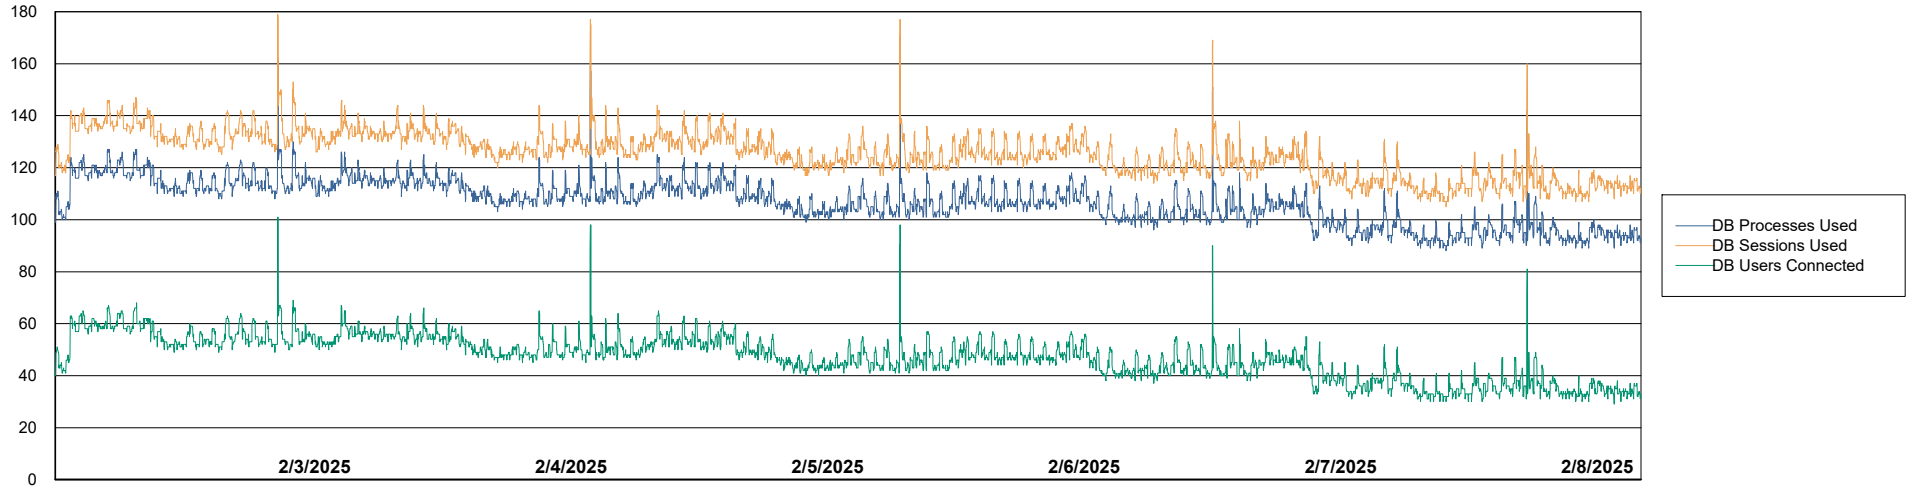

Database Performance: CLB-BI-AMS_ABS1_DB