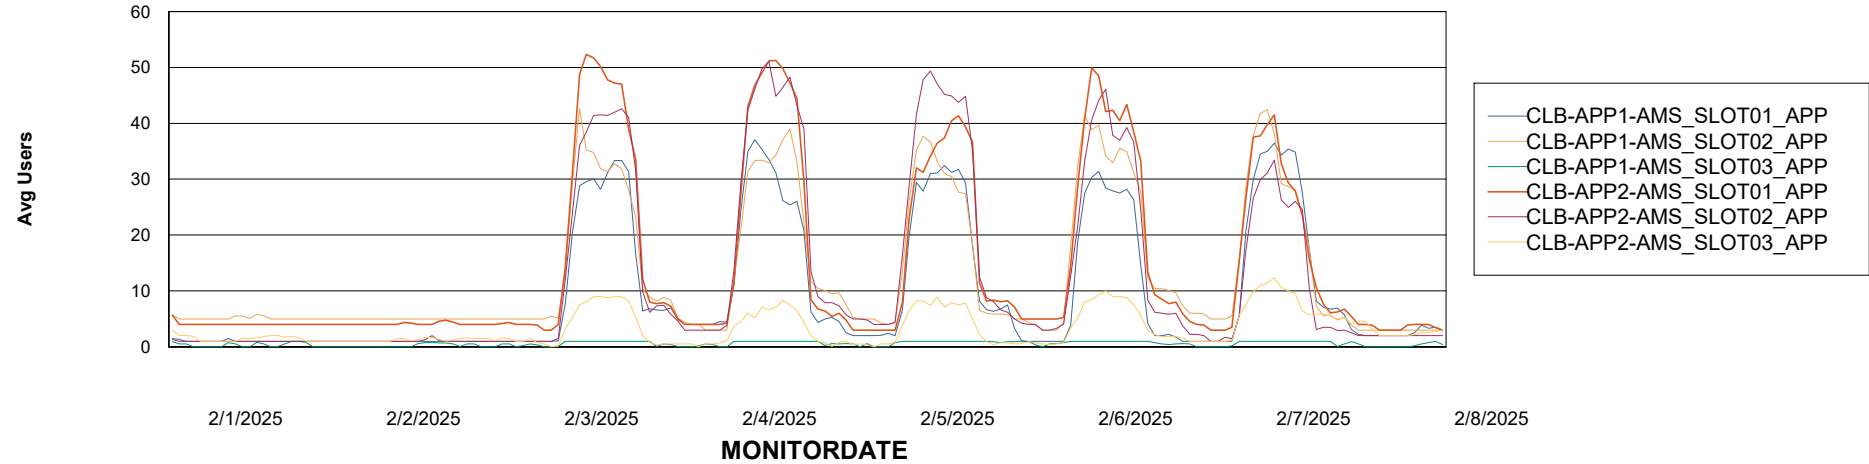

Avg users per day per ABS server