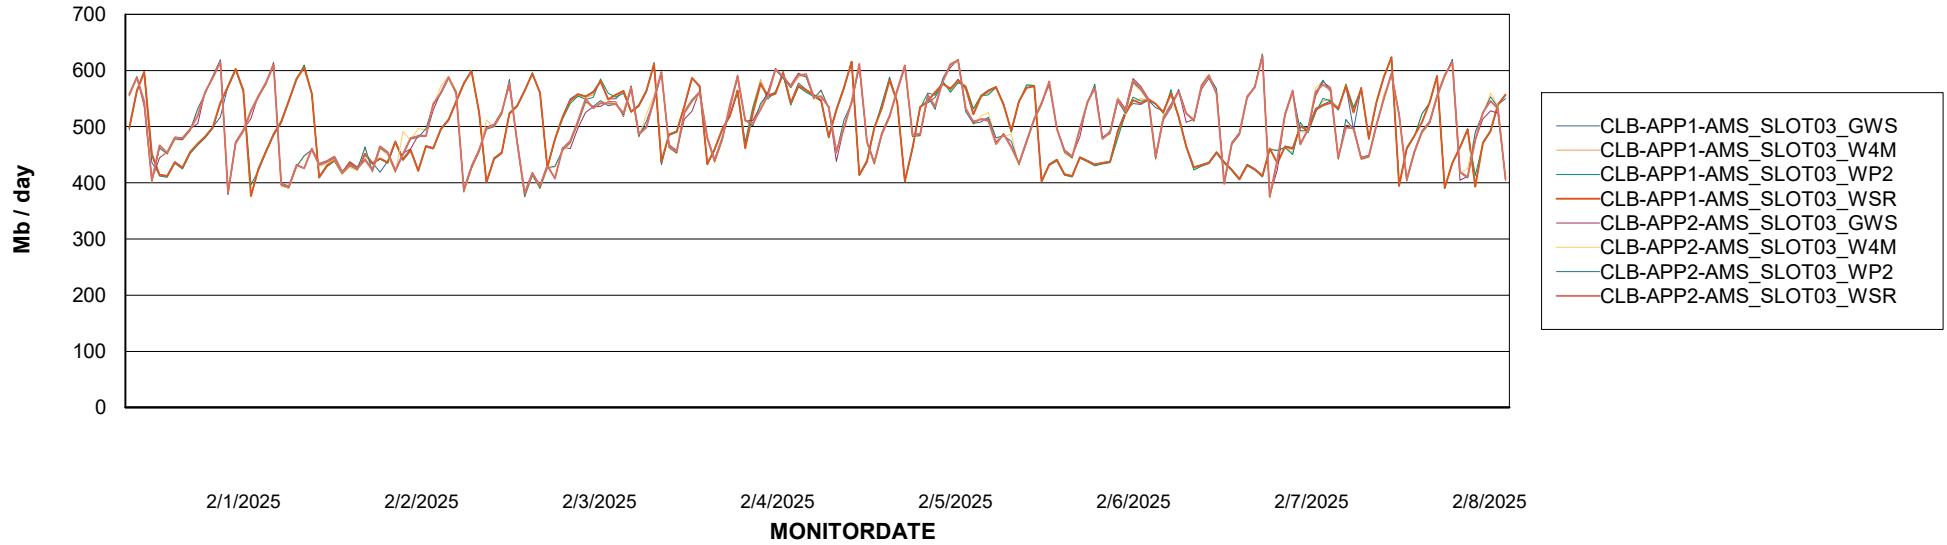

ABSSolute Web Component Services

Avg memory used per ABS Web component