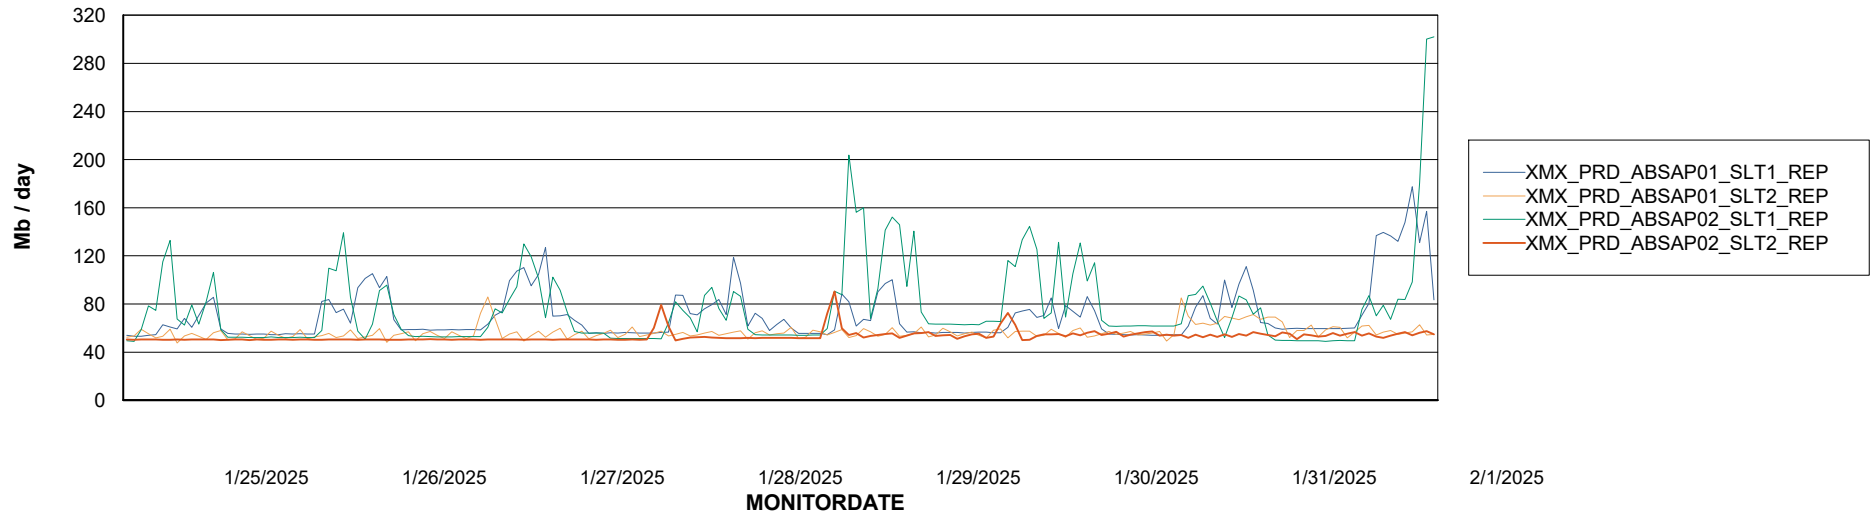

ABSSolute Application ReportServer Services

Avg memory used per ReportServer Service