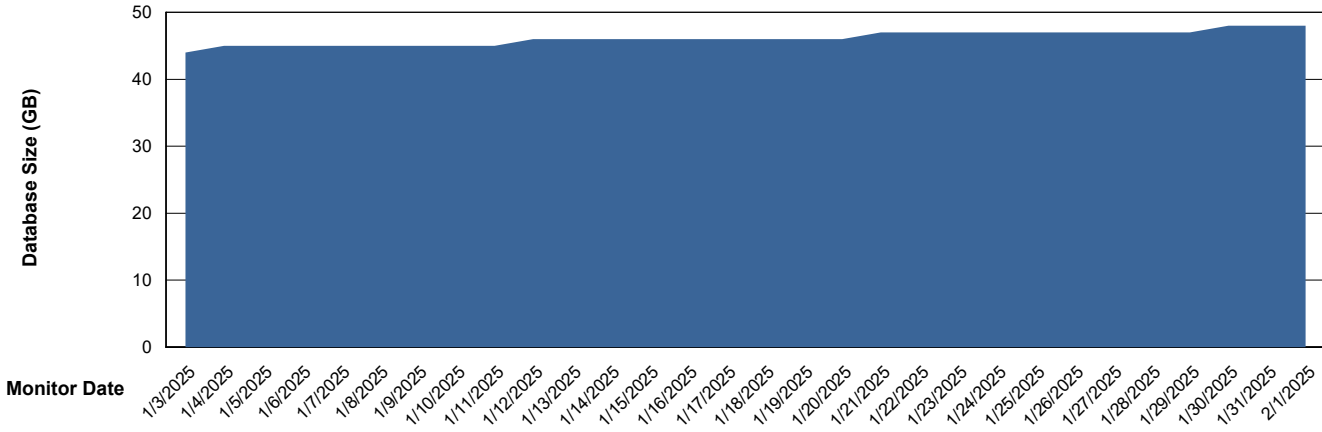

Weekly SLA Customer Report

Customer XMX Production (24/7)
Database ID 146

Database Performance XMX_PROD_ABSDB01_PRDB_ABS1

Weekly SLA Customer Report

Customer XMX Production (24/7)
Database ID 146

Database Performance XMX_PROD_ABSDB02_SBDB_HSBABS1

DB Processes Max 0
DB Processes Max 4
DB Processes Max 1,000

Weekly SLA Customer Report

Customer XMX Production (24/7)
 Database ID 146

DATABASE SIZE XMX_PROD_ABSDB01_PRDB_ABS1

Database growth over last month

Database Tablespace XMX_PROD_ABSDB01_PRDB_ABS1

Date	Tablespace Name	Filesize (Gb)	Usedsize (Gb)	Percentage free
2/1/2025	ABSDATA	34	29	16
	INDX	8	0	100
1/31/2025	ABSDATA	34	28	16
	INDX	8	0	100
1/30/2025	ABSDATA	34	28	16
	INDX	8	0	100
1/29/2025	ABSDATA	34	28	17
	INDX	8	0	100
1/28/2025	ABSDATA	34	28	17
	INDX	8	0	100
1/27/2025	ABSDATA	34	28	18
	INDX	8	0	100
1/26/2025	ABSDATA	34	28	18
	INDX	8	0	100

Weekly SLA Customer Report

Customer XMX Production (24/7)
Database ID 146

Standby Database Health XMX Production (24/7)

Recovery lag for last 7 days

Weekly SLA Customer Report

Customer XMX Production (24/7)
Database ID 146