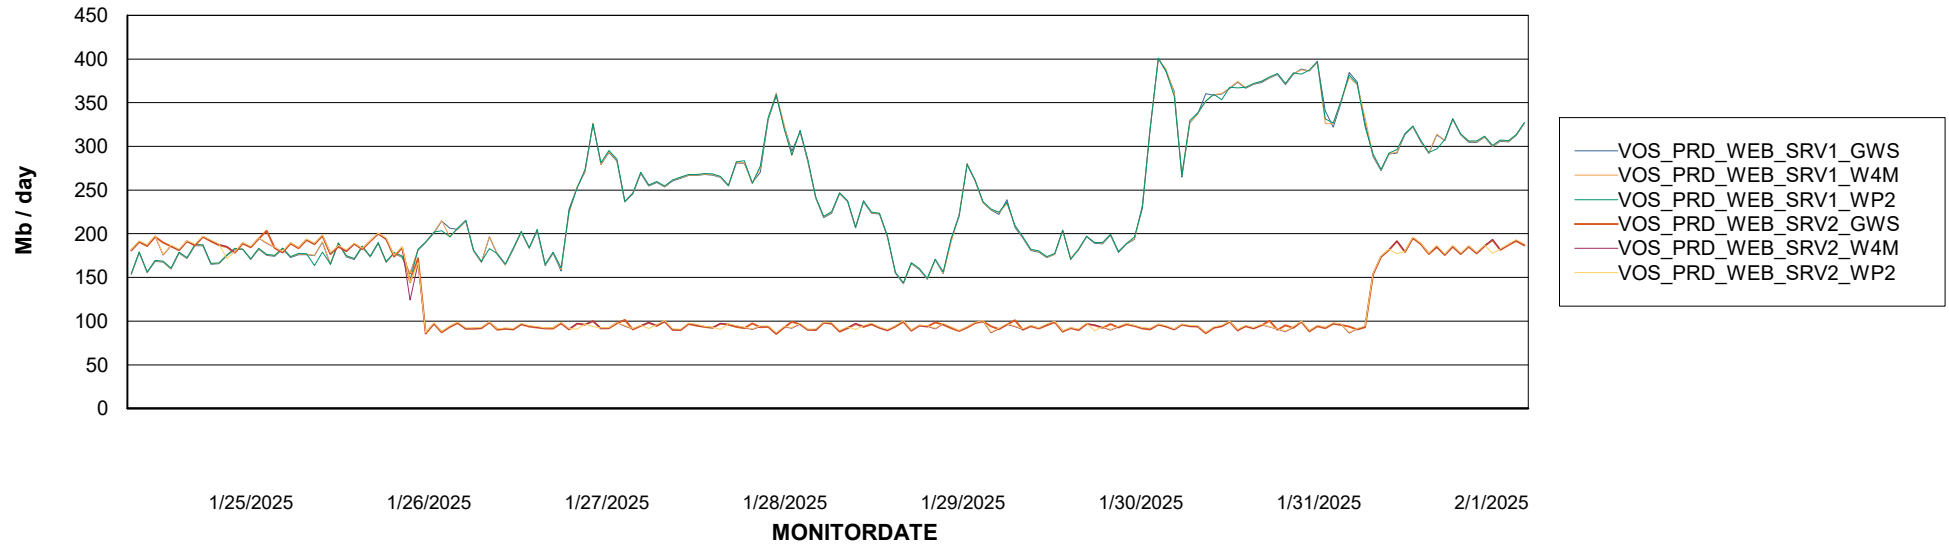

ABSSolute Web Component Services

Avg memory used per ABS Web component