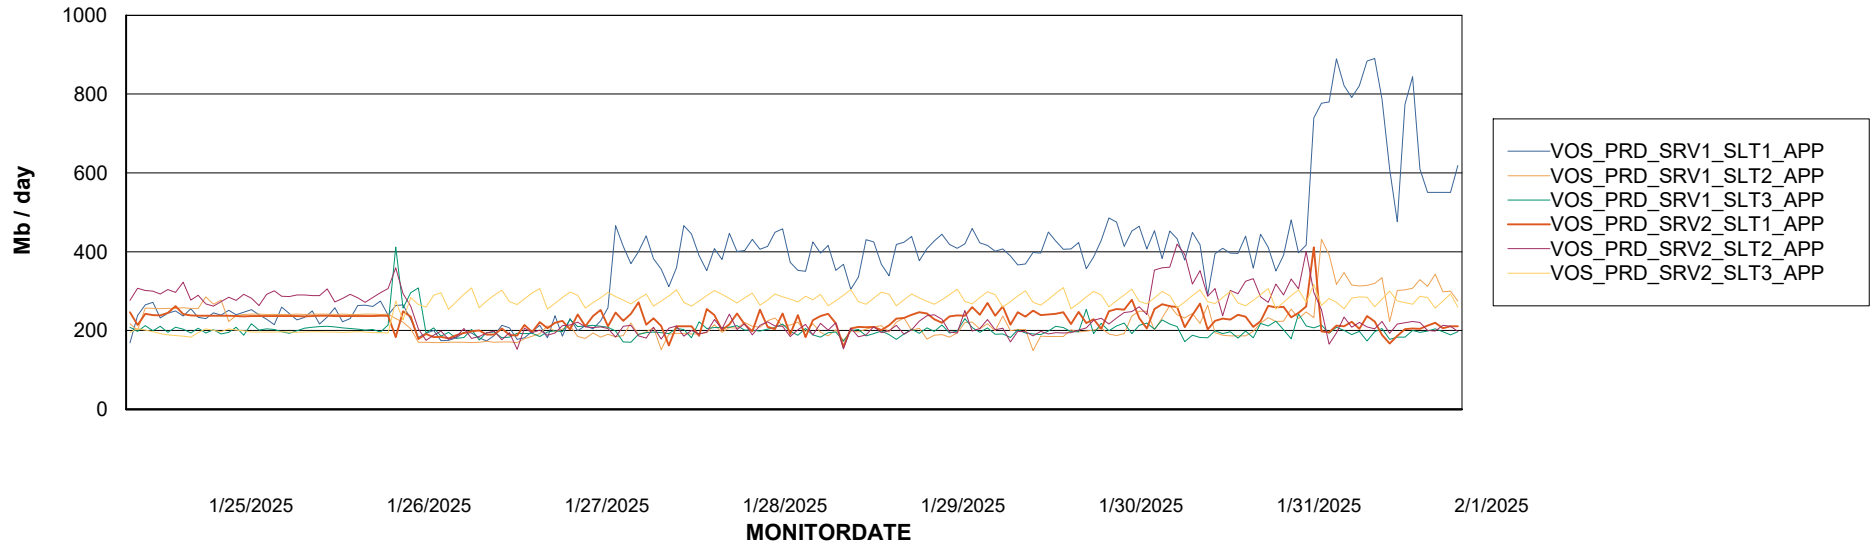

ABSSolute Application Server Services

Avg memory used per ABS Server Service