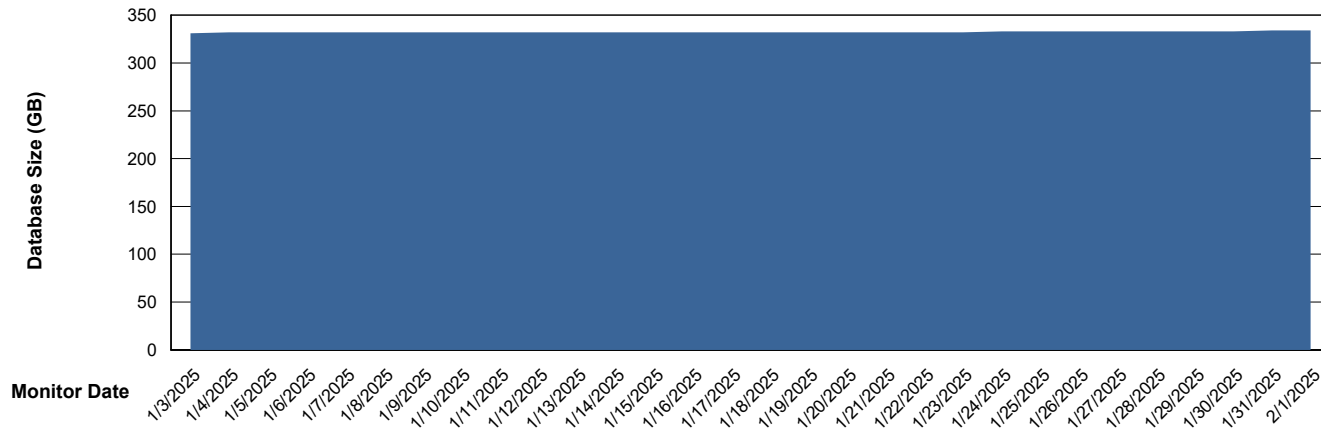

DATABASE SIZE VOS_PRD_ABSORA1-2022_ABS1

Database growth over last month