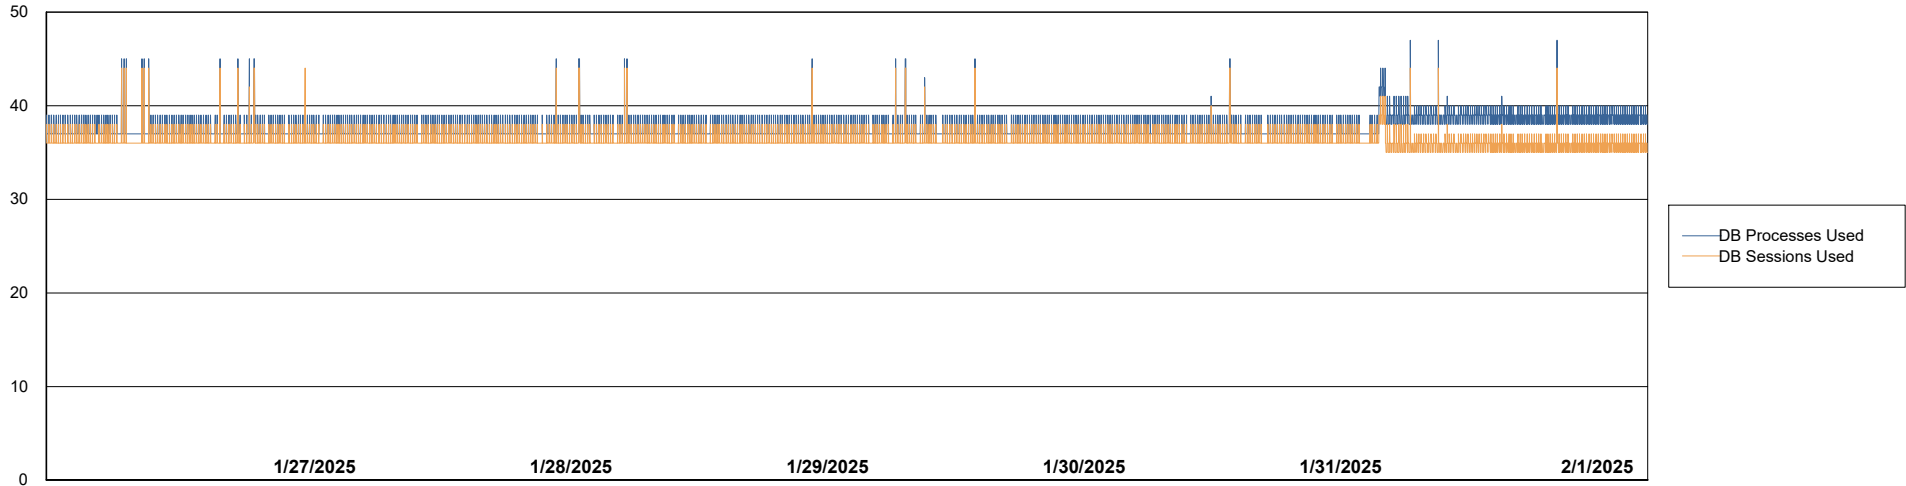

Database Performance VOS_PRD_ABSORA2-2022_HSBABS1