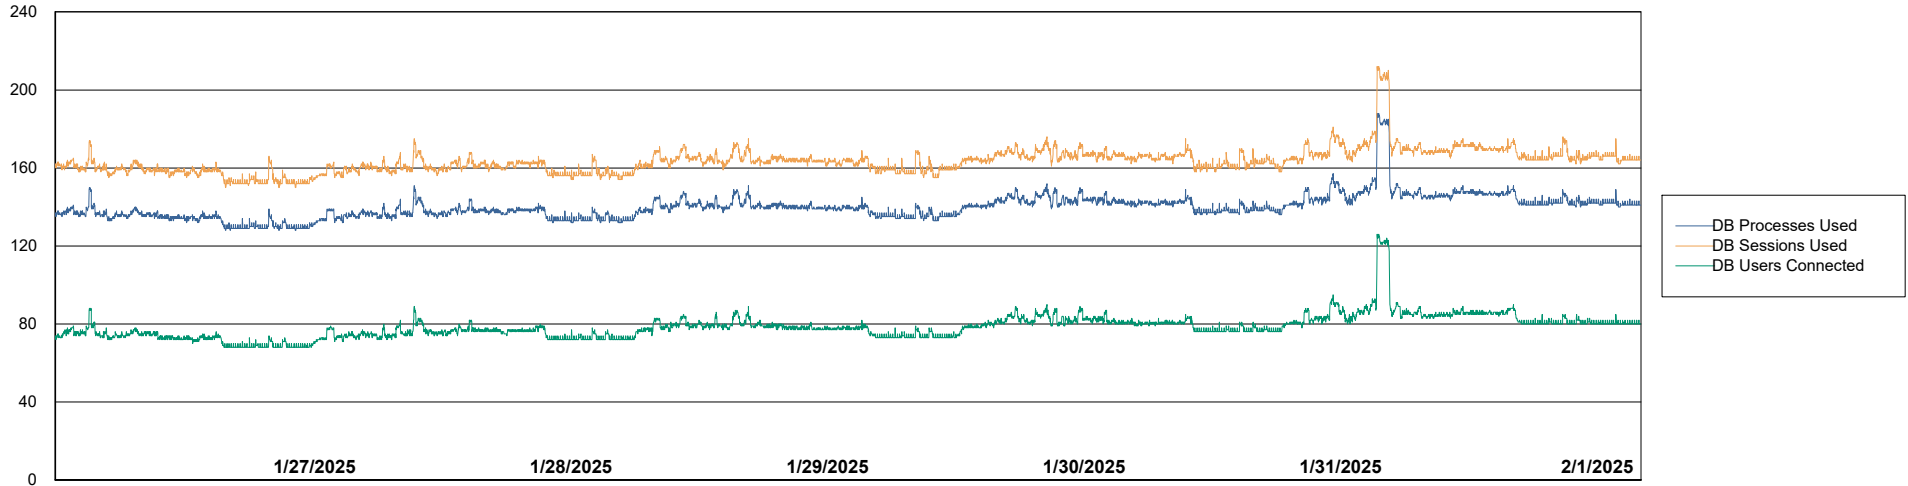

Database Performance VOS_PRD_ABSORA1-2022_ABS1