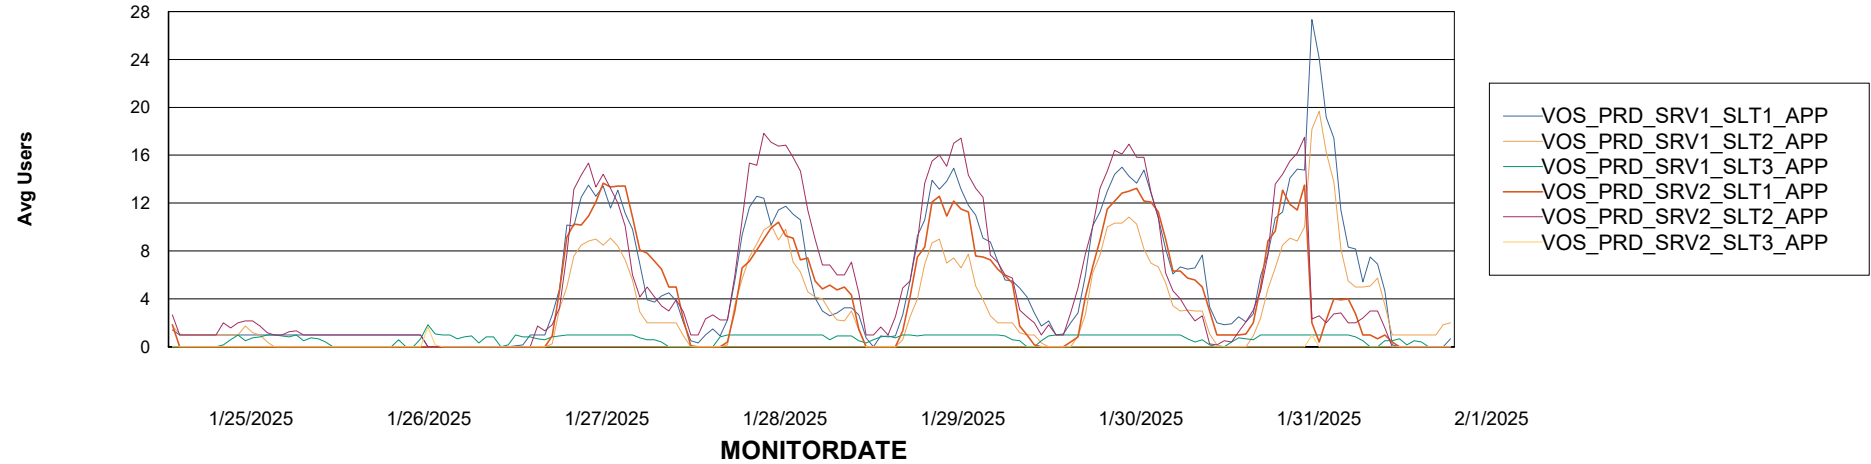

Avg users per day per ABS server