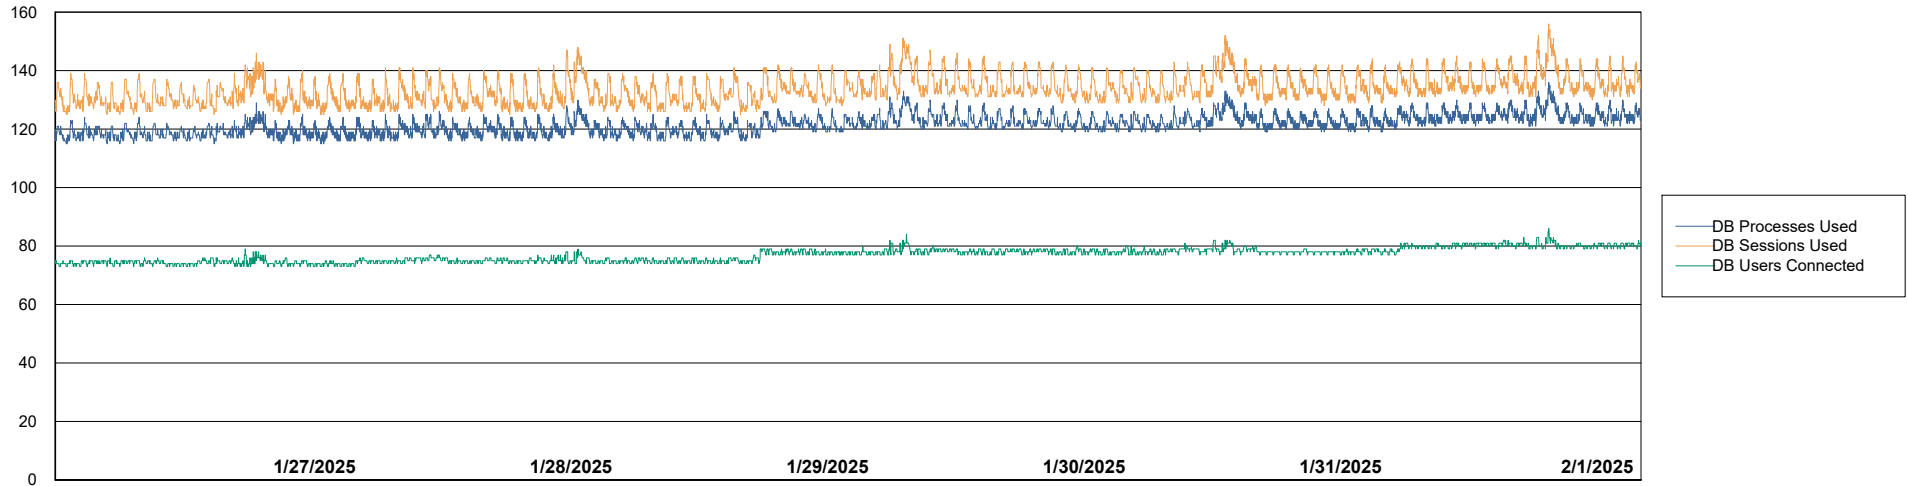

Database Performance VOS_PRD_ABSBI-2018_ABS1