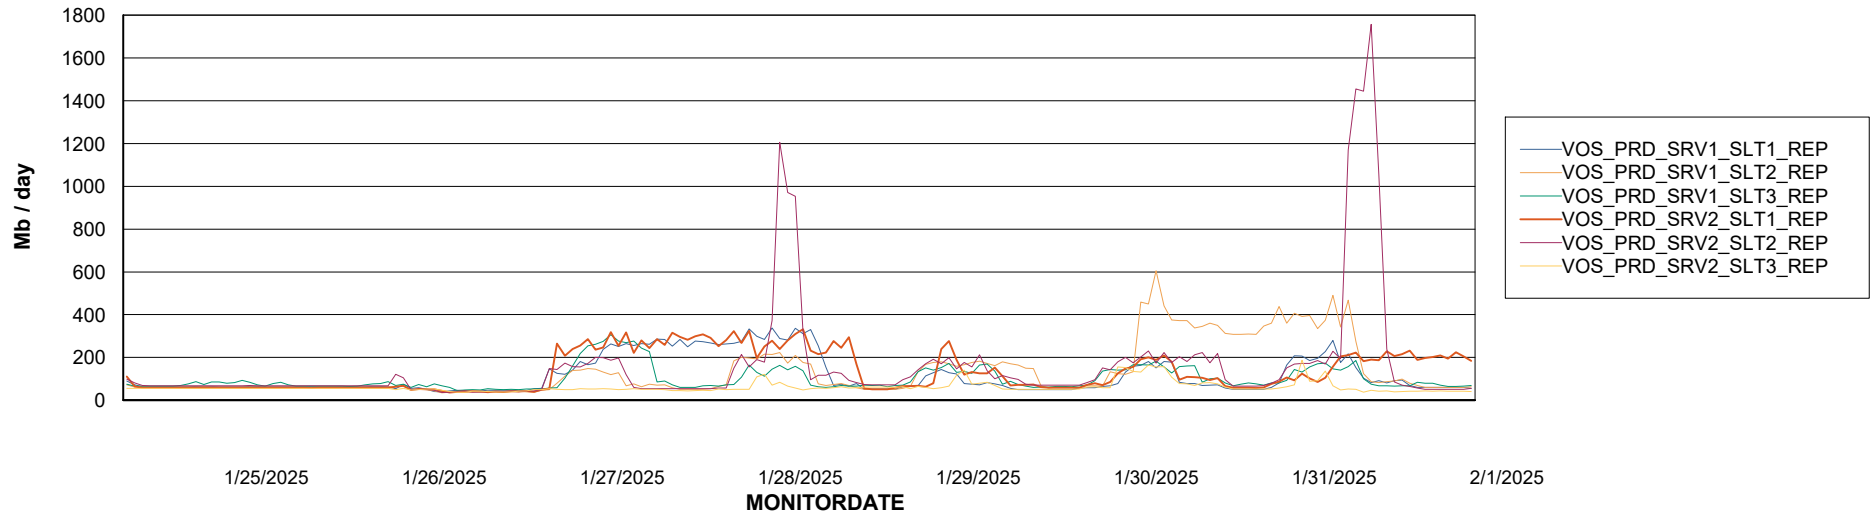

ABSSolute Application ReportServer Services

Avg memory used per ReportServer Service