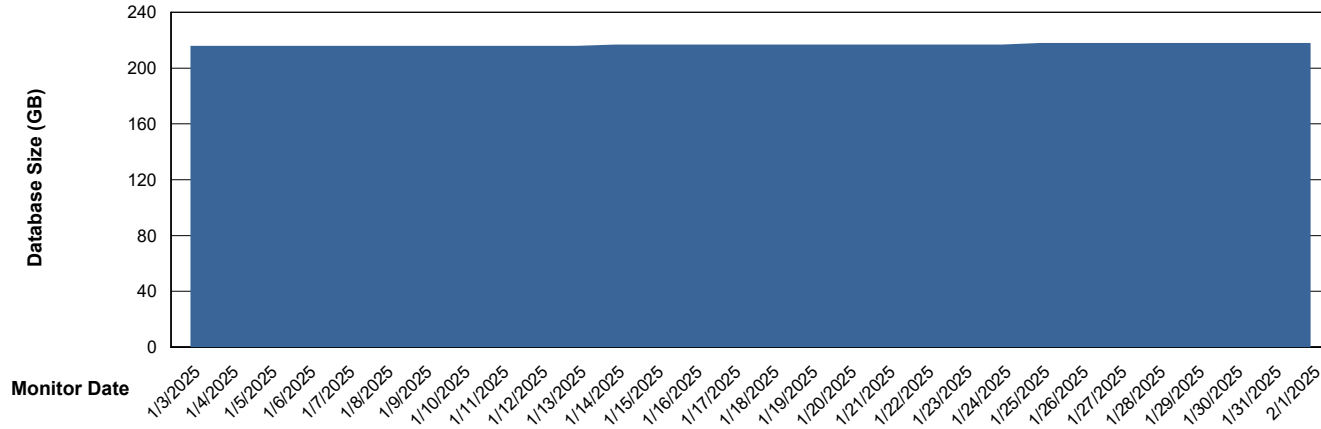

DATABASE SIZE VOS_PRD_ABSBI-2018_ABS1

Database growth over last month