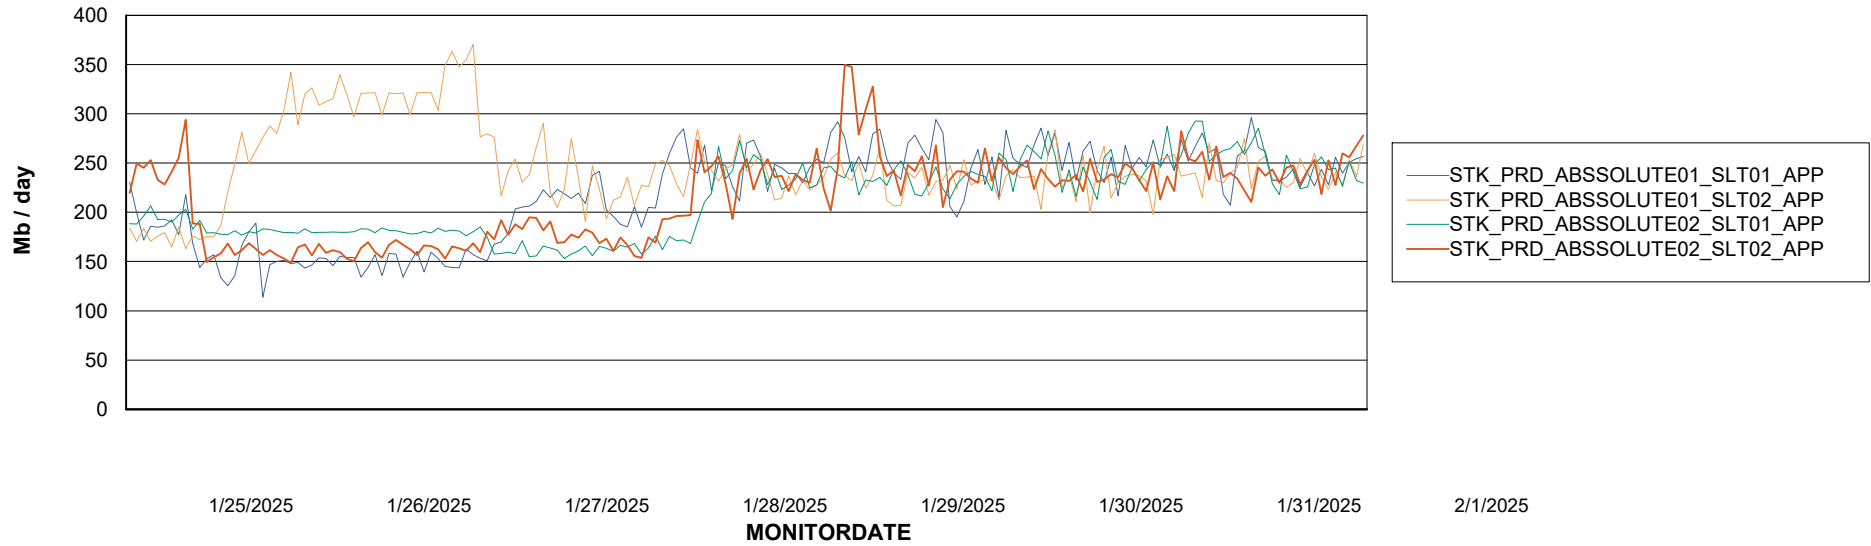

ABSSolute Application Server Services

Avg memory used per ABS Server Service