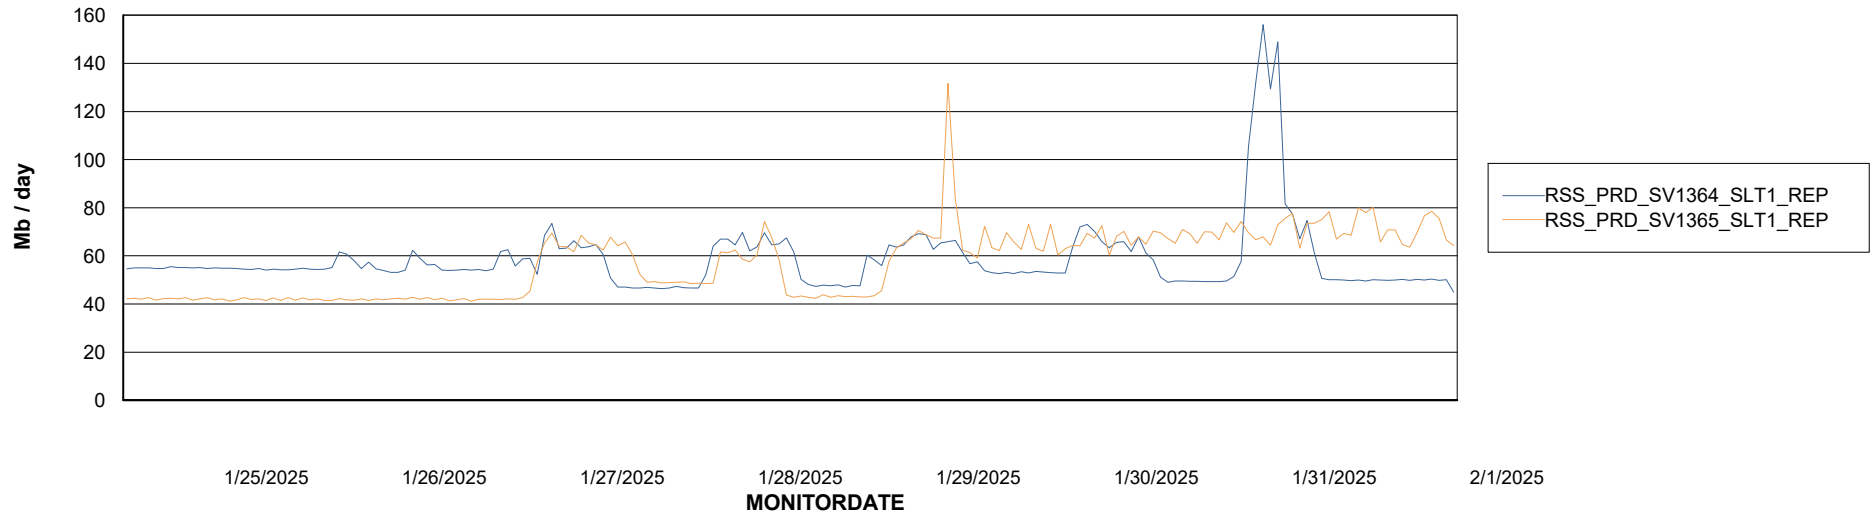

ABSSolute Application ReportServer Services

Avg memory used per ReportServer Service