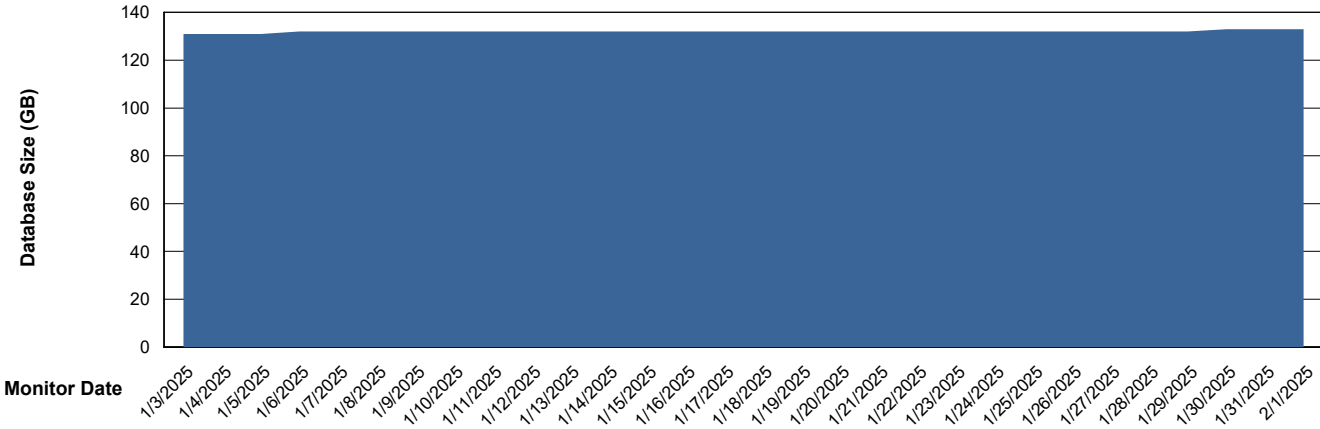

DATABASE SIZE RSS_PRD_SV1364_PRD_ABS1

Database growth over last month