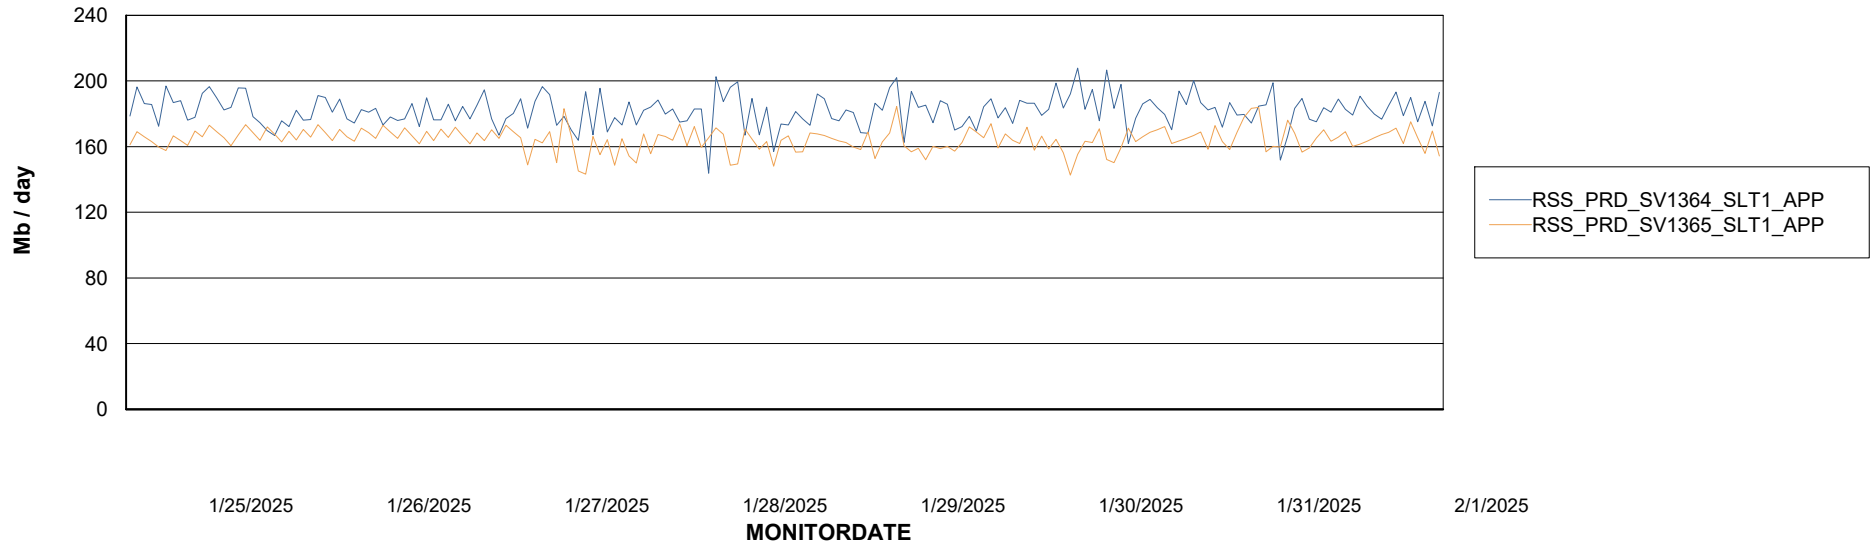

ABSSolute Application Server Services

Avg memory used per ABS Server Service