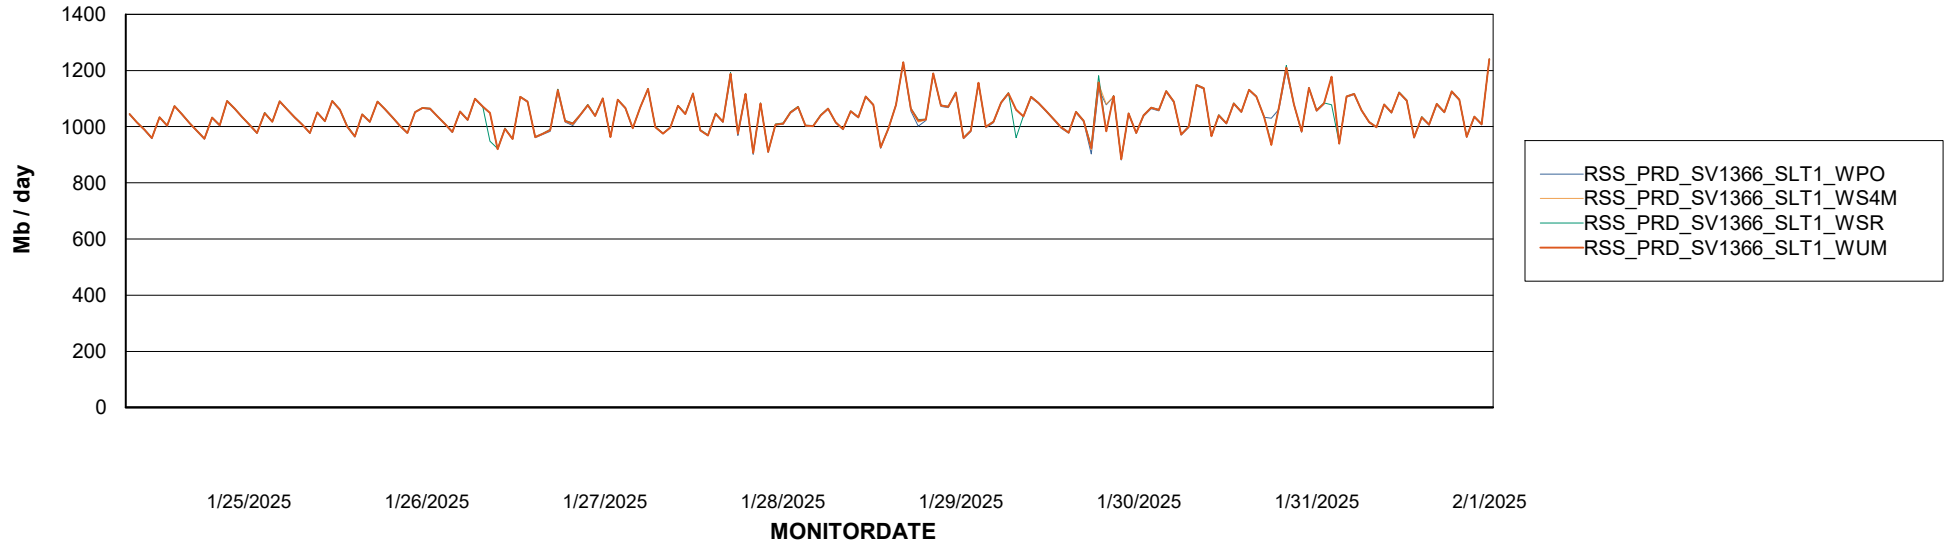

ABSSolute Web Component Services

Avg memory used per ABS Web component