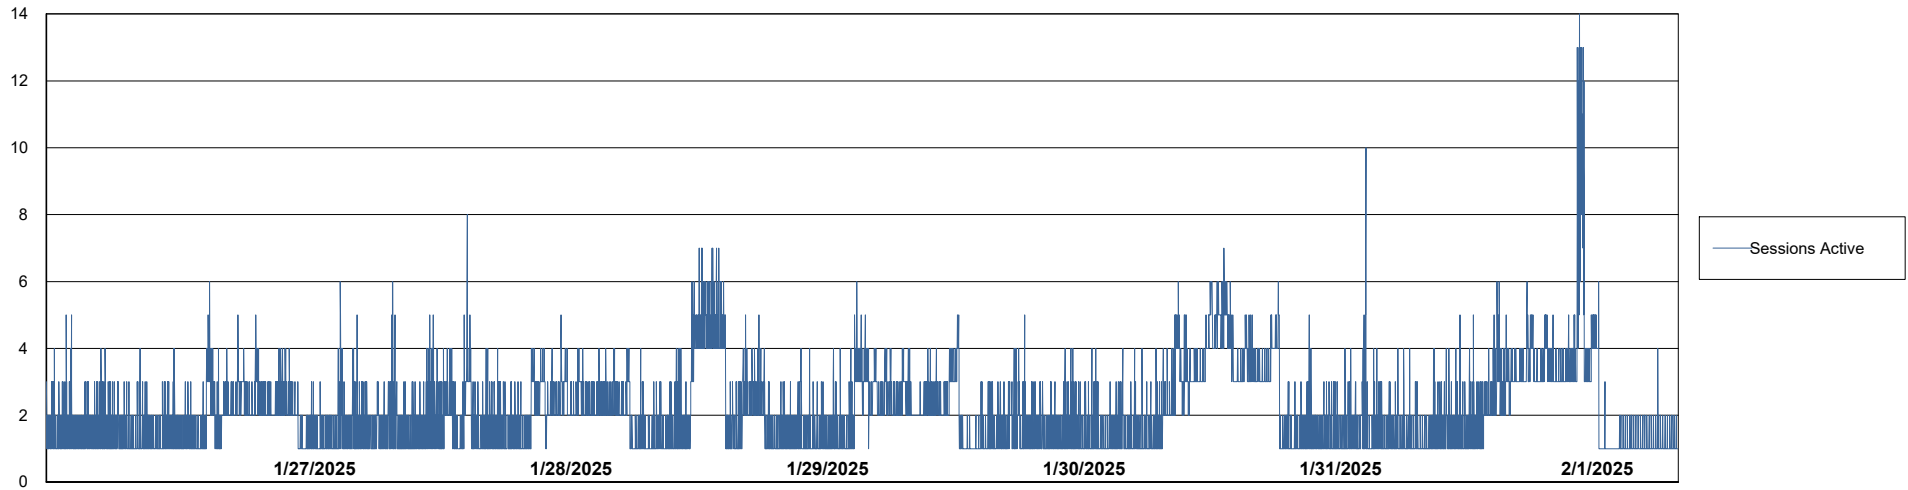

Database Performance RFL_PRD_ABS01_DB