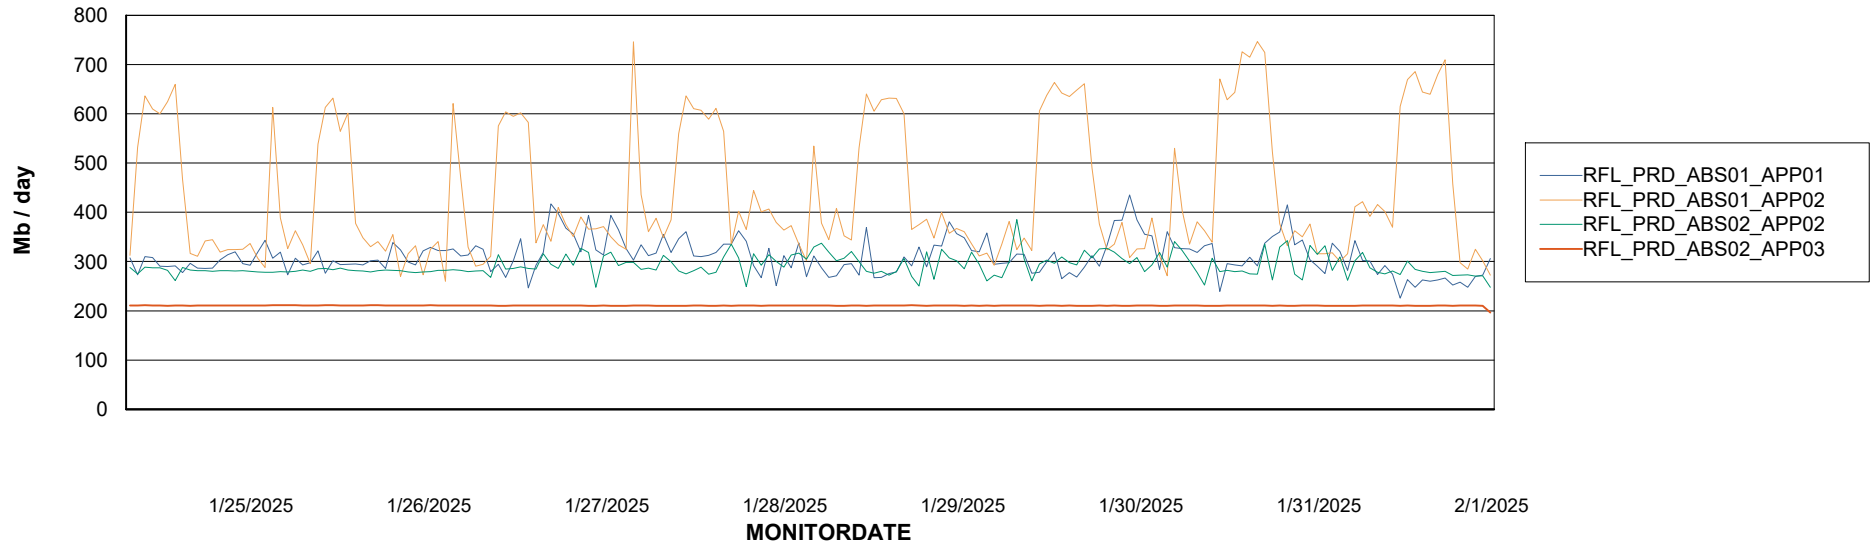

DB Processes Max 1,000

Weekly SLA Customer Report

Customer RFL_Production
 Database ID 36

DATABASE SIZE RFL_PRD_ABS01_DB

Database growth over last month

Database Tablespace RFL_PRD_ABS01_DB

Date	Tablespace Name	Filesize (Gb)	Usedsize (Gb)	Percentage free
2/1/2025	ABSDATA	100	86	14
	INDX	246	204	17
1/31/2025	ABSDATA	100	86	14
	INDX	246	204	17
1/30/2025	ABSDATA	100	84	16
	INDX	246	204	17
1/29/2025	ABSDATA	100	84	16
	INDX	246	204	17
1/28/2025	ABSDATA	100	84	16
	INDX	246	204	17
1/27/2025	ABSDATA	100	84	16
	INDX	246	204	17
1/26/2025	ABSDATA	100	84	16
	INDX	246	204	17

Weekly SLA Customer Report

Customer RFL_Production
Database ID 36

ABSSolute Application Server Services

Avg memory used per ABS Server Service

Avg users per day per ABS server

Weekly SLA Customer Report

Customer RFL_Production
Database ID 36