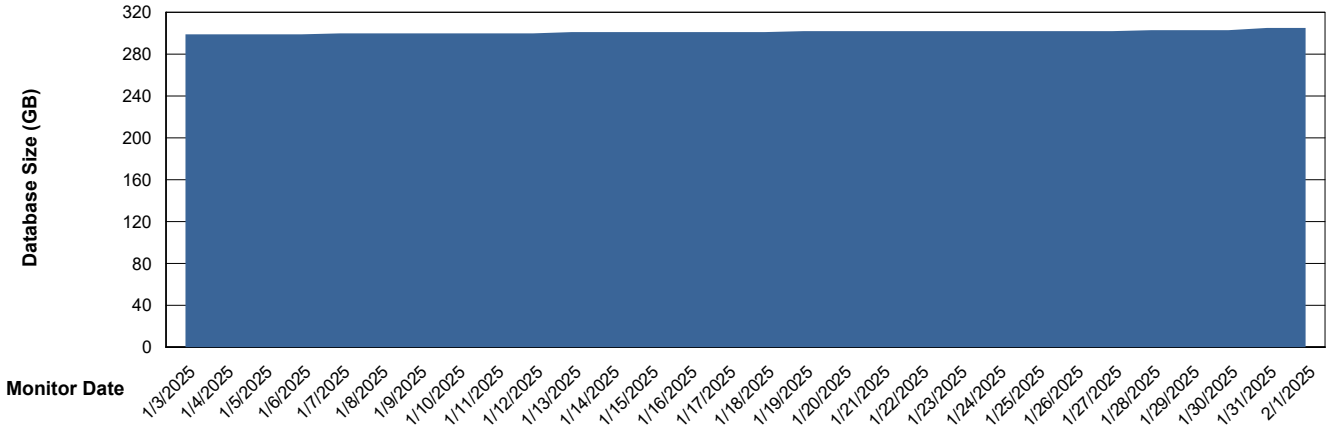

DB Processes Max 1,000

Weekly SLA Customer Report

Customer RFL_Production
 Database ID 36

DATABASE SIZE RFL_PRD_ABS01_DB

Database growth over last month

Database Tablespace RFL_PRD_ABS01_DB

Date	Tablespace Name	Filesize (Gb)	Usedsize (Gb)	Percentage free
2/1/2025	ABSDATA	100	86	14
	INDX	246	204	17
1/31/2025	ABSDATA	100	86	14
	INDX	246	204	17
1/30/2025	ABSDATA	100	84	16
	INDX	246	204	17
1/29/2025	ABSDATA	100	84	16
	INDX	246	204	17
1/28/2025	ABSDATA	100	84	16
	INDX	246	204	17
1/27/2025	ABSDATA	100	84	16
	INDX	246	204	17
1/26/2025	ABSDATA	100	84	16
	INDX	246	204	17

Weekly SLA Customer Report

Customer RFL_Production
Database ID 36

ABSSolute Application Server Services

Avg memory used per ABS Server Service

Avg users per day per ABS server

Weekly SLA Customer Report

Customer RFL_Production
Database ID 36