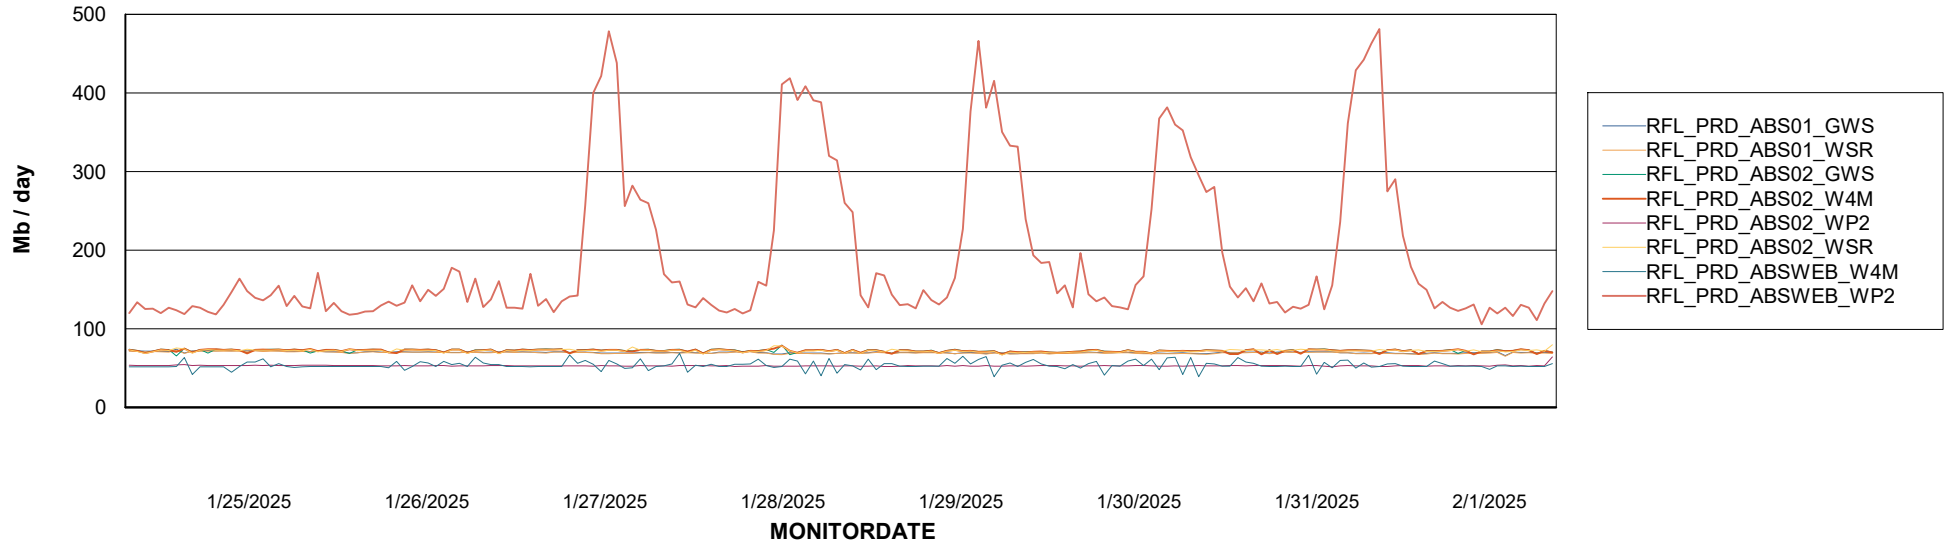

ABSSolute Application ReportServer Services

Avg memory used per ReportServer Service

Weekly SLA Customer Report

Customer RFL_Production
Database ID 36

ABSSolute Web Component Services

Avg memory used per ABS Web component