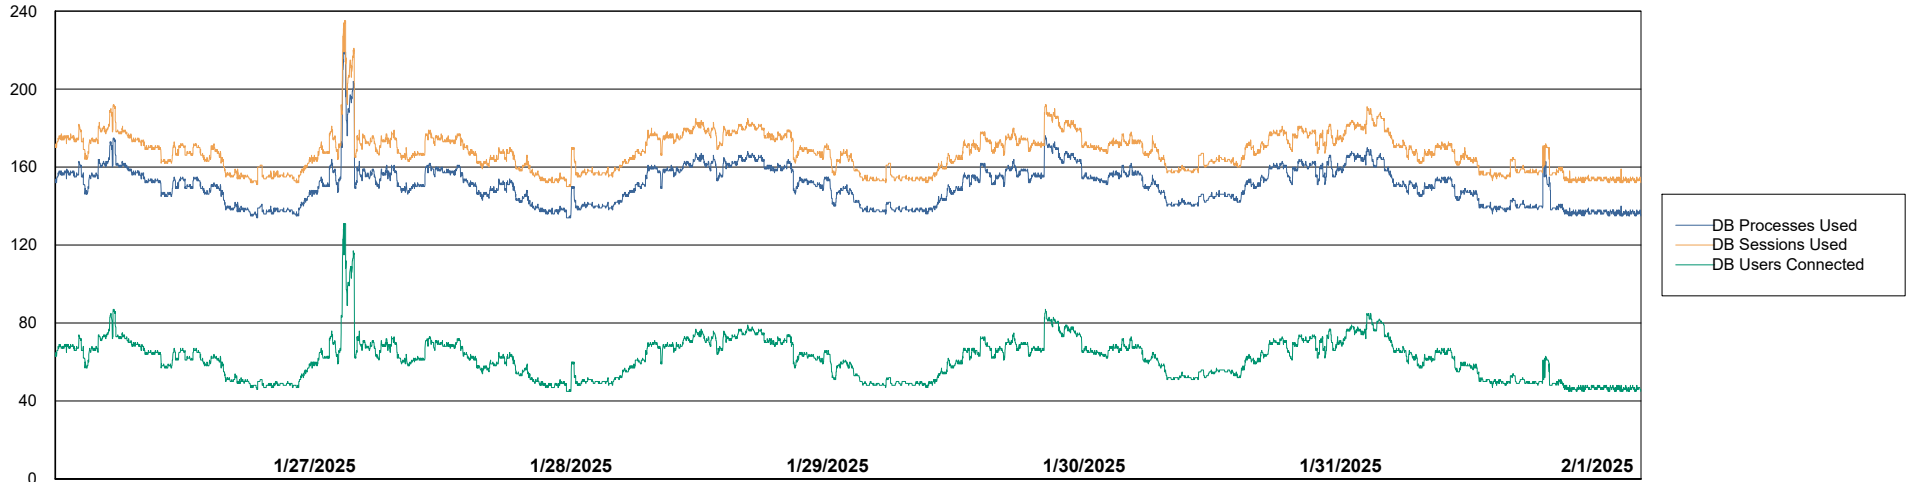

Weekly SLA Customer Report

Customer RFL_Production
Database ID 36

Harddisk Usage RFL_PRD_ABSWEB

	Free disk space on C: (%)	Total disk space on C: (Gb)	Used disk space on C: (Gb)
2/1/2025	75	126	31
1/31/2025	75	126	31
1/30/2025	75	126	31
1/29/2025	75	126	31
1/28/2025	75	126	31
1/27/2025	75	126	31
1/26/2025	75	126	31

Weekly SLA Customer Report

Customer RFL_Production
Database ID 36

Database Performance RFL_PRD_ABS01_DB

Weekly SLA Customer Report

Customer RFL_Production
Database ID 36

Database Performance RFL_PRD_ABS02_STB_DB