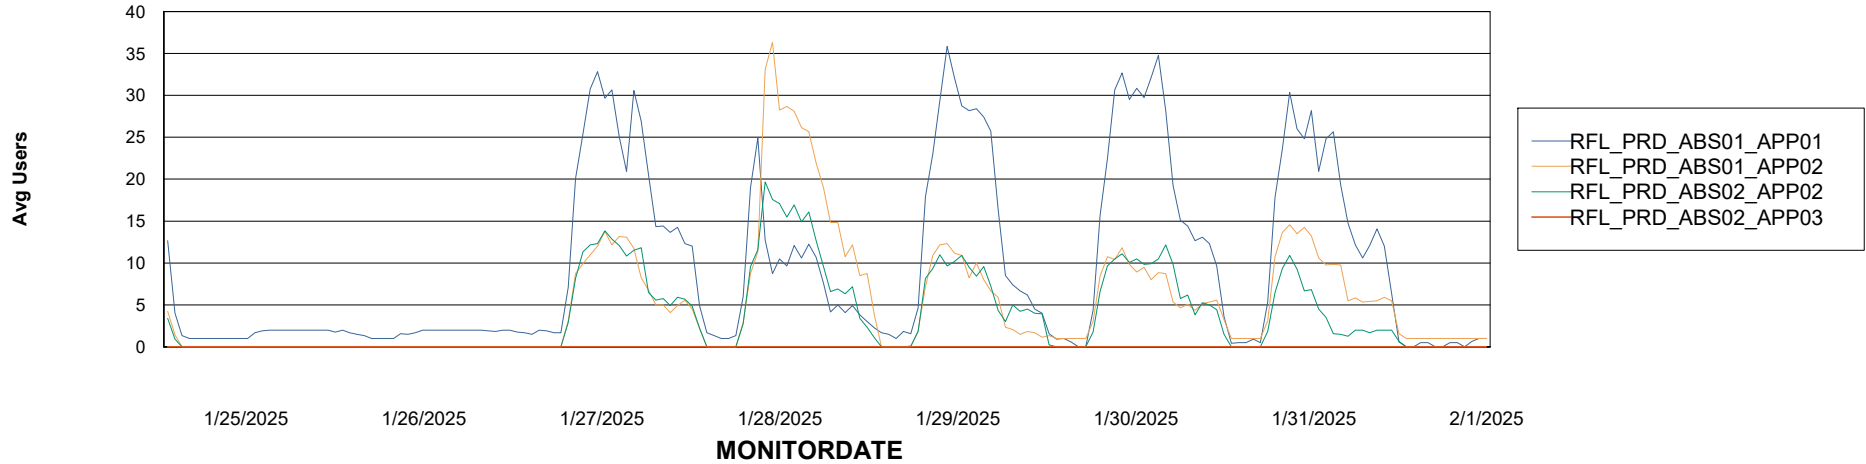

Weekly SLA Customer Report

Customer RFL_Production
Database ID 36

ABSSolute Application Server Services

Avg memory used per ABS Server Service

Avg users per day per ABS server

Weekly SLA Customer Report

Customer RFL_Production
Database ID 36