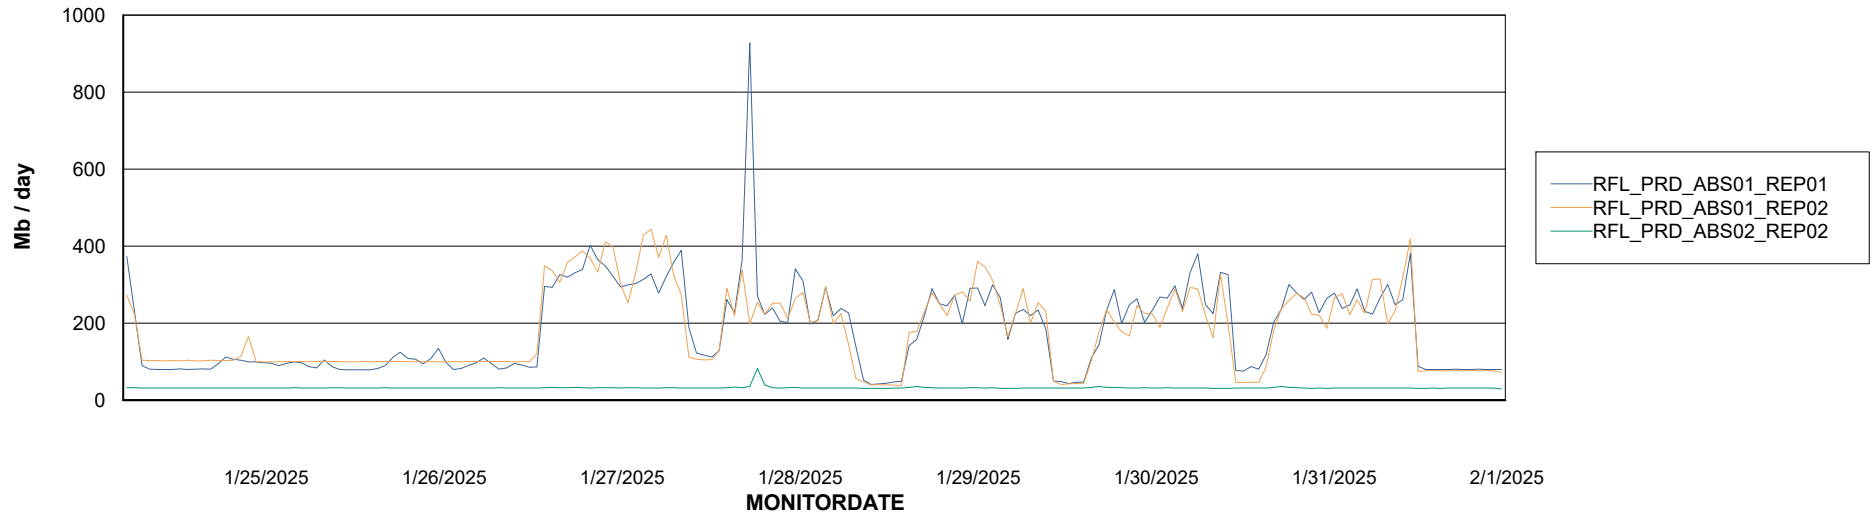

ABSSolute Application ReportServer Services

Avg memory used per ReportServer Service