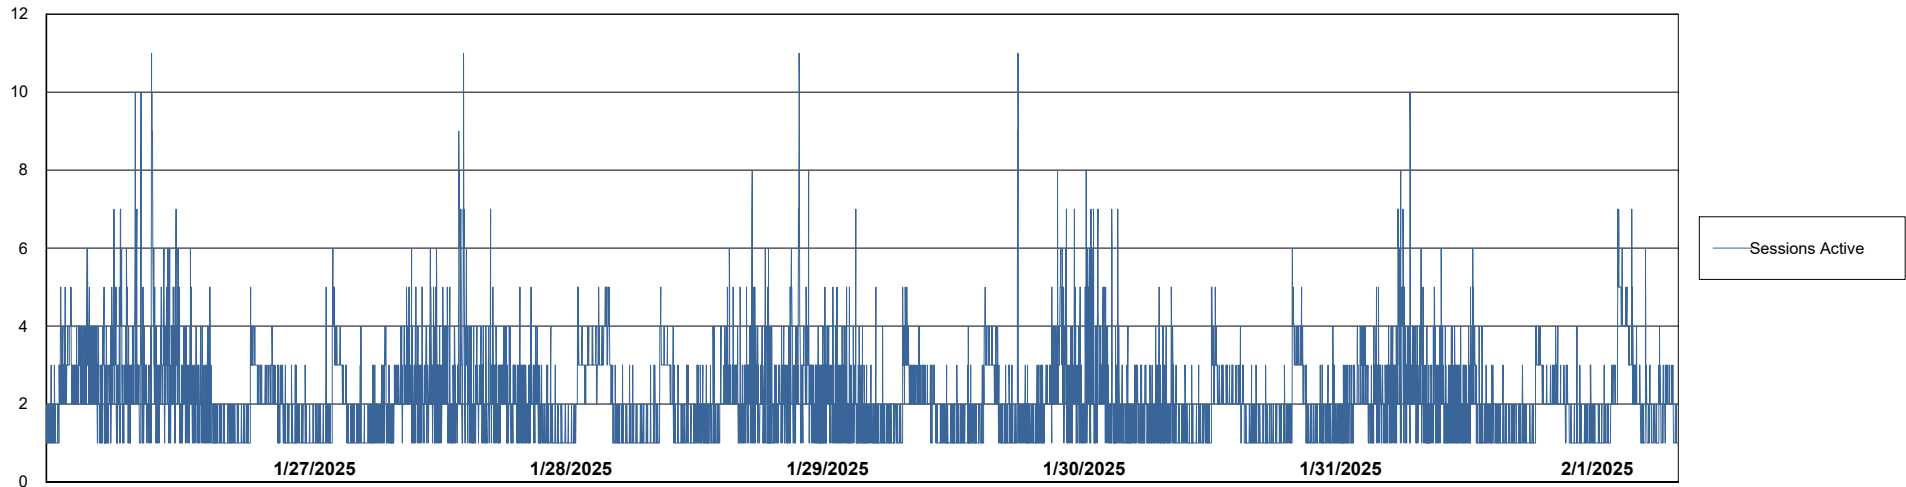

Weekly SLA Customer Report

Customer NIX_Production
Database ID 51

Database Performance NIX_PRD_ABSBI_ABS1

Weekly SLA Customer Report

Customer NIX_Production
Database ID 51

Database Performance NIX_PRD_ABSD01_ABS1