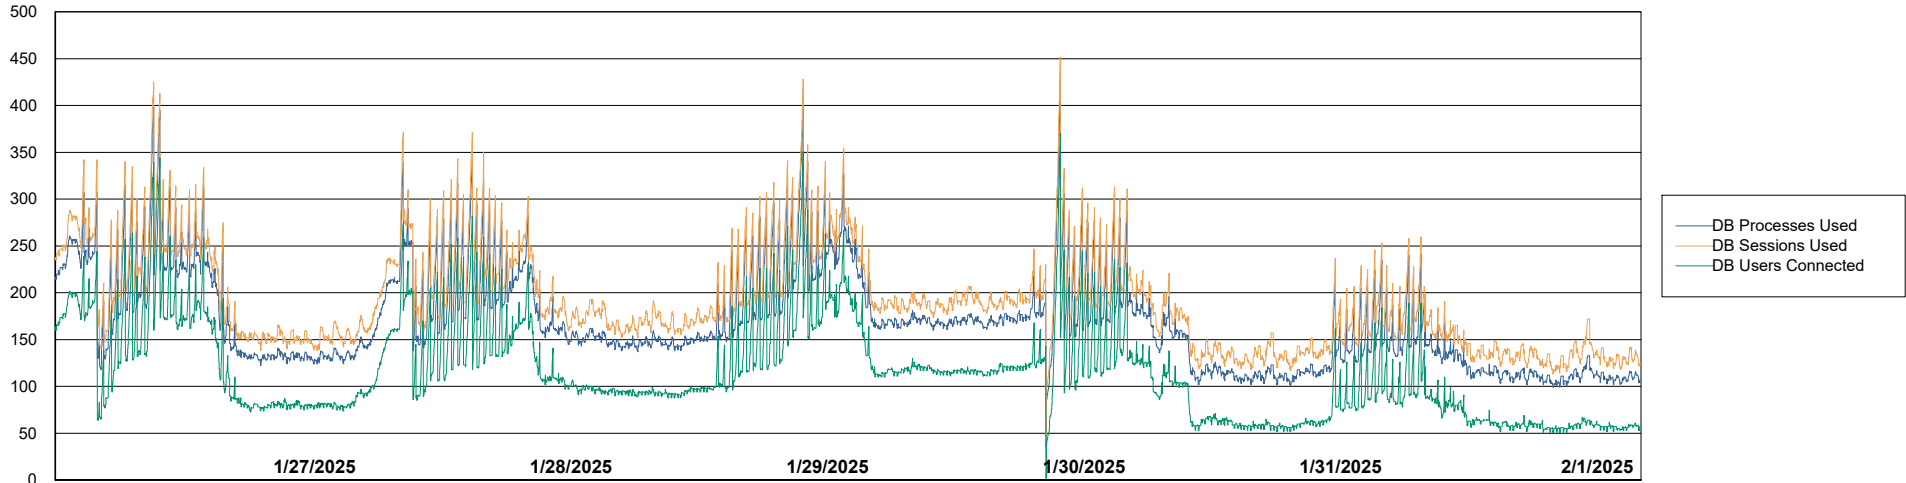

Weekly SLA Customer Report

Customer NIX_Production
Database ID 51

Database Performance NIX_PRD_ABSBI_ABS1

Weekly SLA Customer Report

Customer NIX_Production
Database ID 51

Database Performance NIX_PRD_ABSD01_ABS1