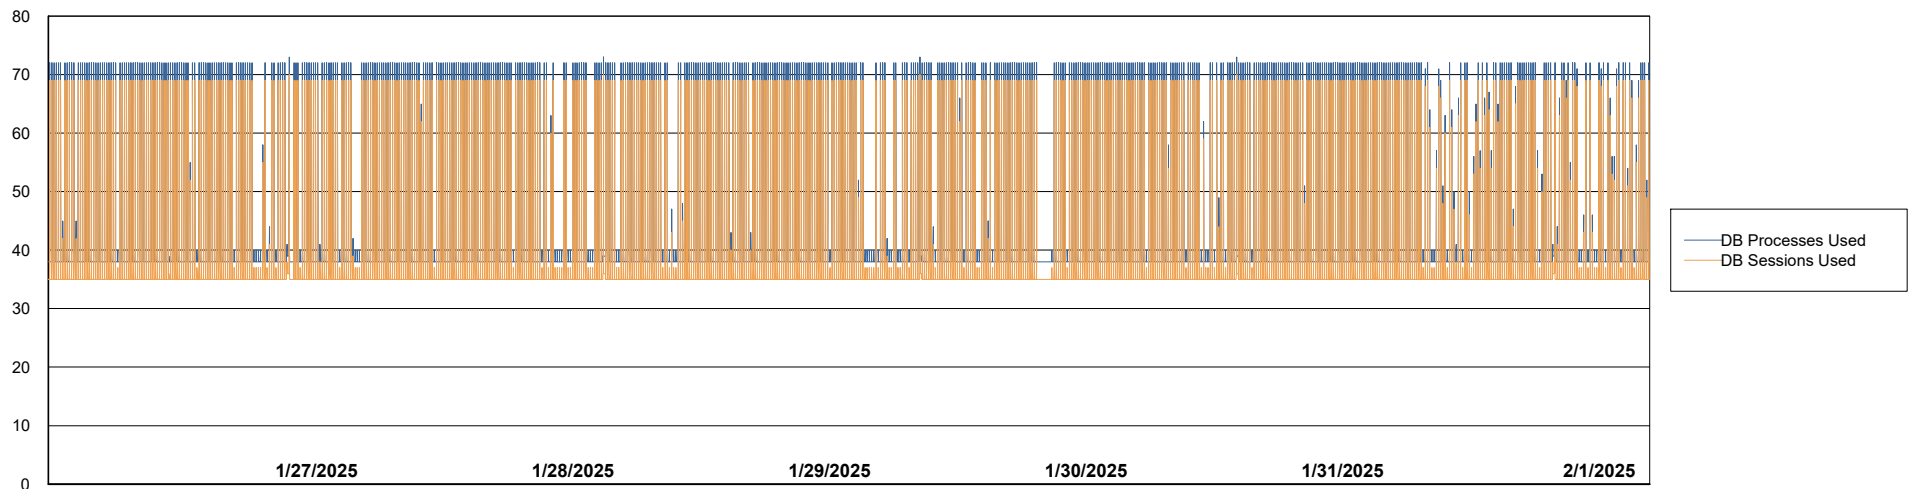

Database Performance NIX_PRD_ABSDB02_HSBABS1

DB Processes Max 300