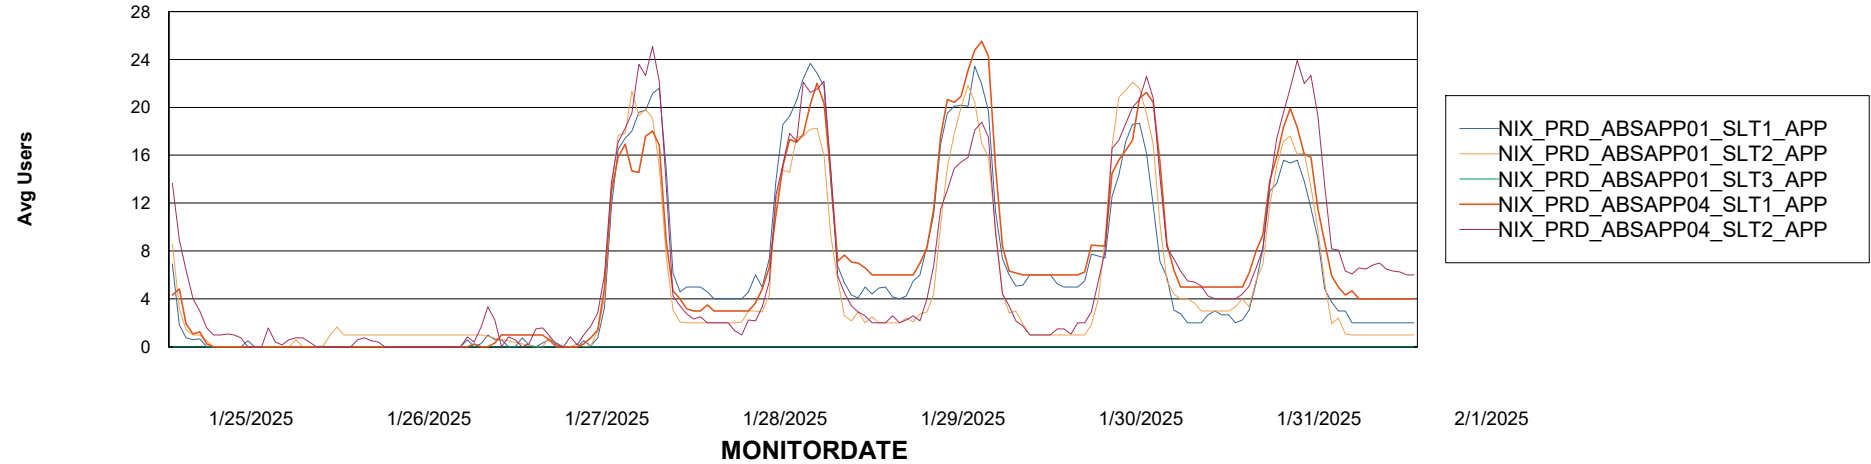

Avg users per day per ABS server