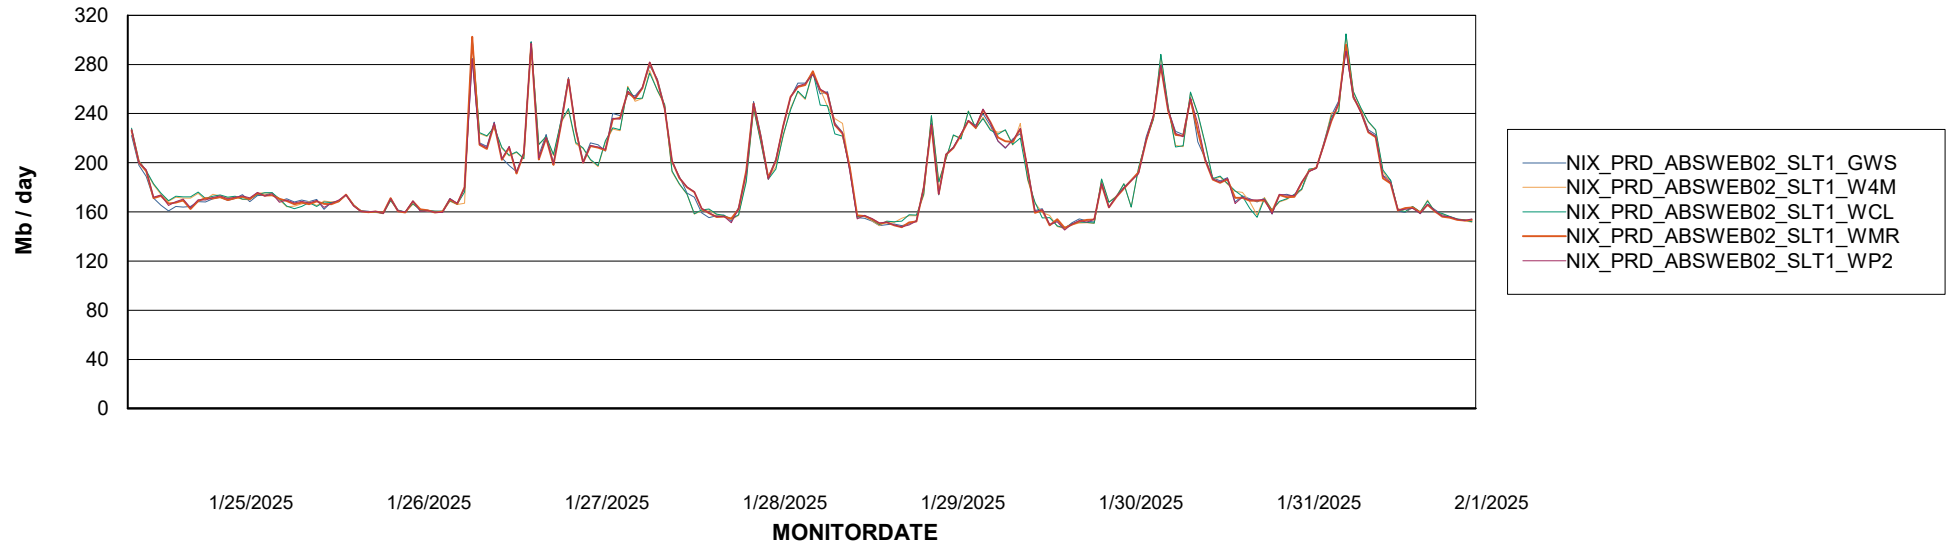

ABSSolute Web Component Services

Avg memory used per ABS Web component