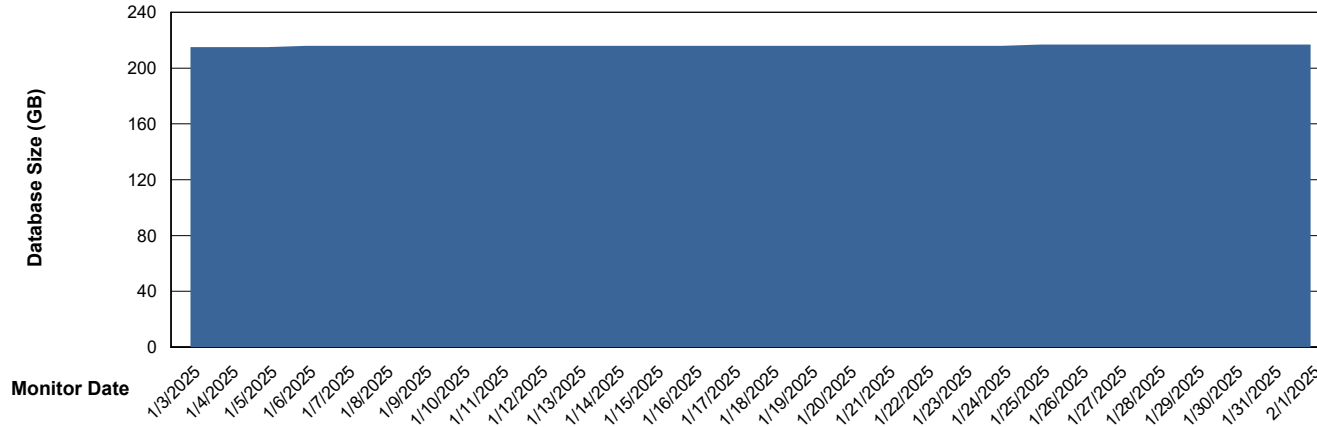

DATABASE SIZE NIX_PRD_ABSBI_ABS1

Database growth over last month