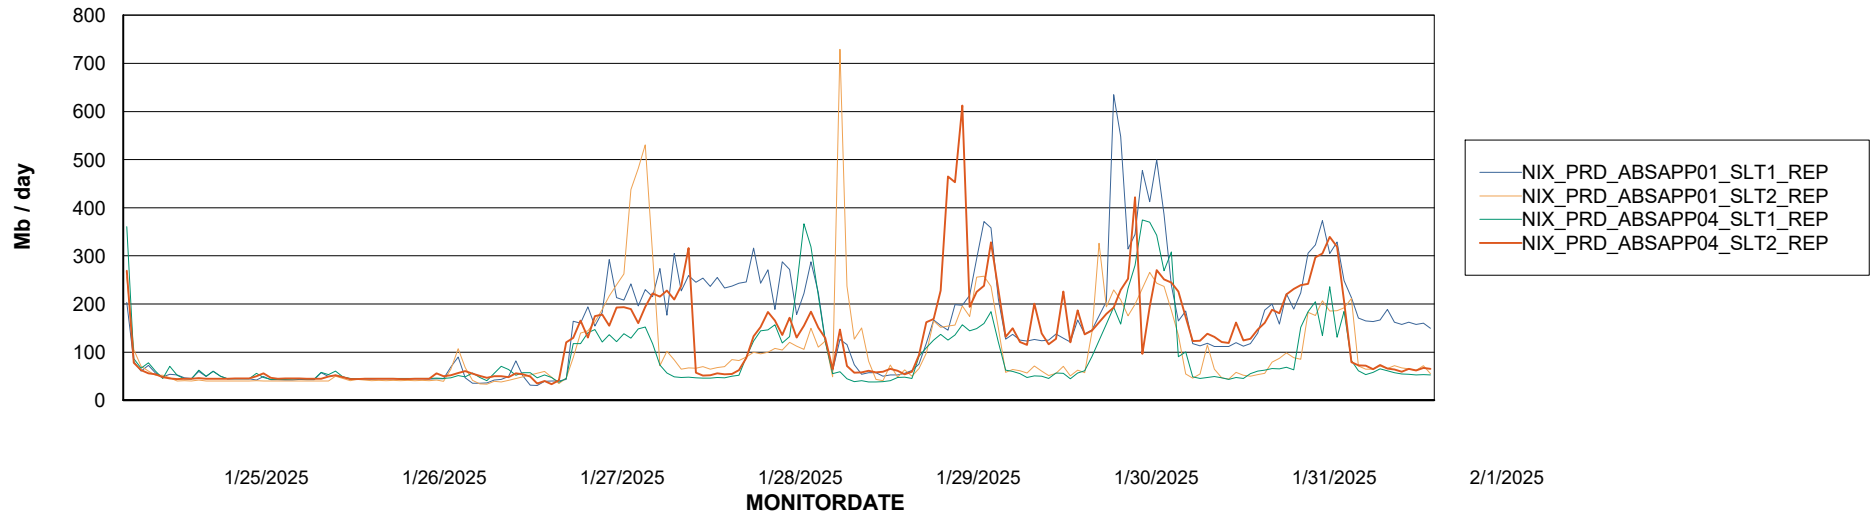

Avg memory used per ABS Server Service

Avg users per day per ABS server

Weekly SLA Customer Report

Customer NIX_Production
Database ID 51

ABSSolute Application ReportServer Services

Avg memory used per ReportServer Service