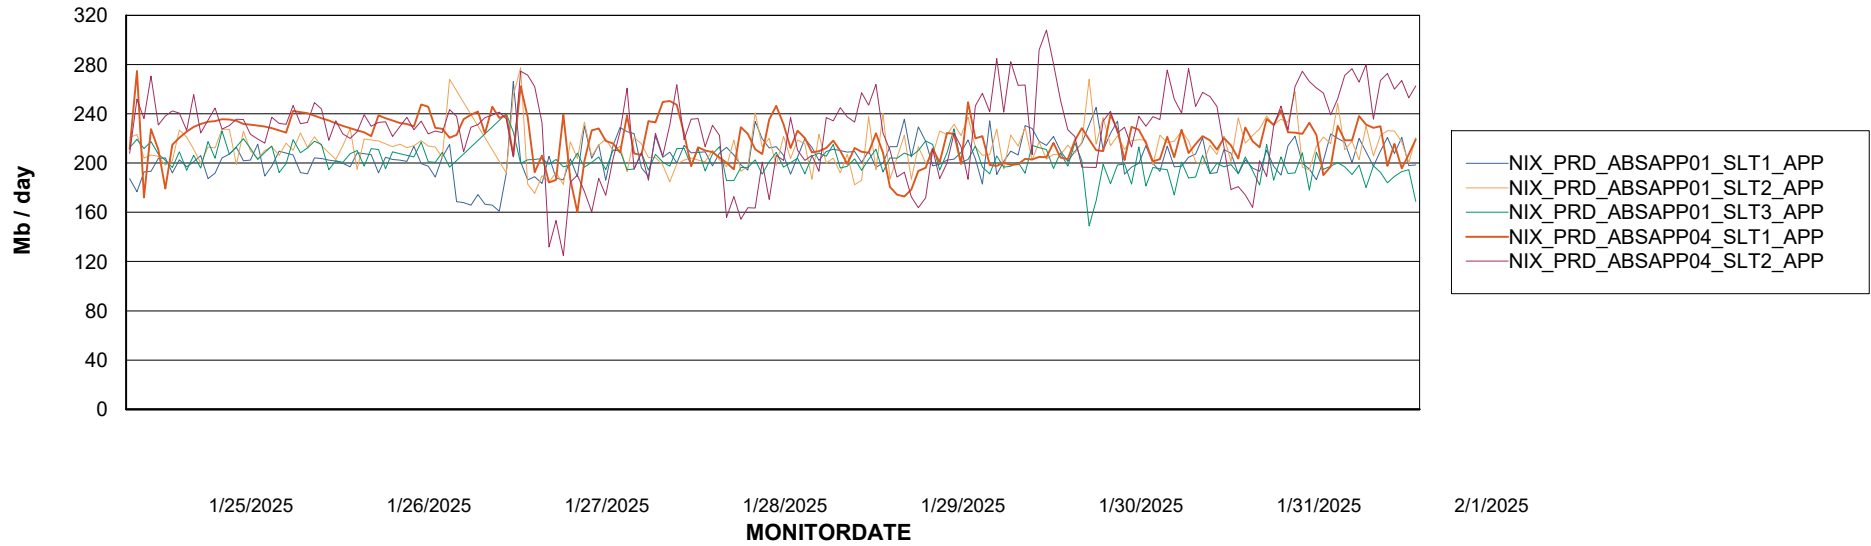

ABSolute Application Server Services

Avg memory used per ABS Server Service