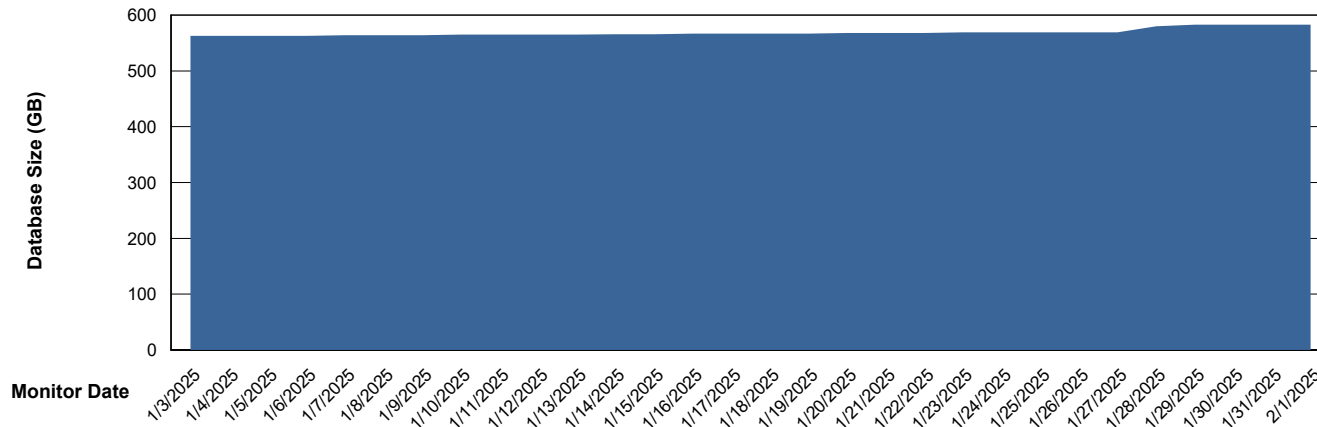

DATABASE SIZE NIX_PRD_ABSDB01_ABS1

Database growth over last month