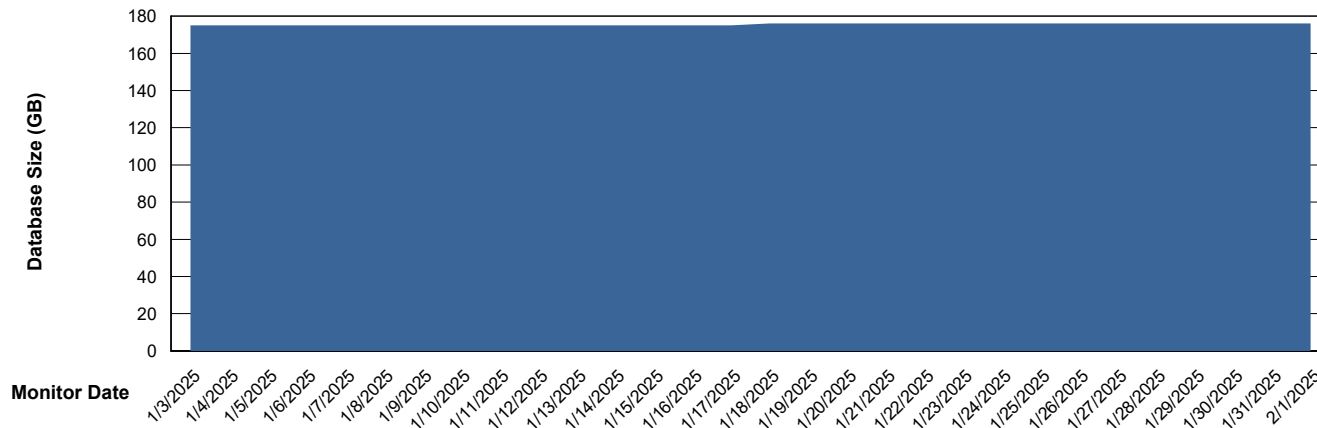

Weekly SLA Customer Report

Customer LST OCI AMS Production ABSEE
Database ID 206

DATABASE SIZE LST-DBS5-AMS_DB_ABSEE

Database growth over last month

DATABASE SIZE LST-DBS6-AMS_DB_ABSEE2

Database growth over last month