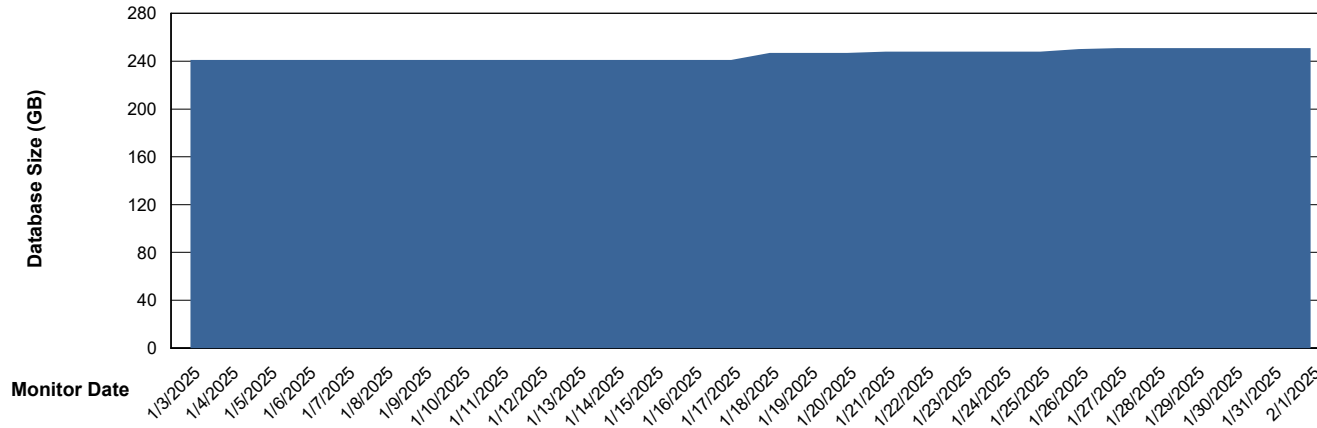

DATABASE SIZE LST-DBS5-AMS_DB_ABSEE

Database growth over last month