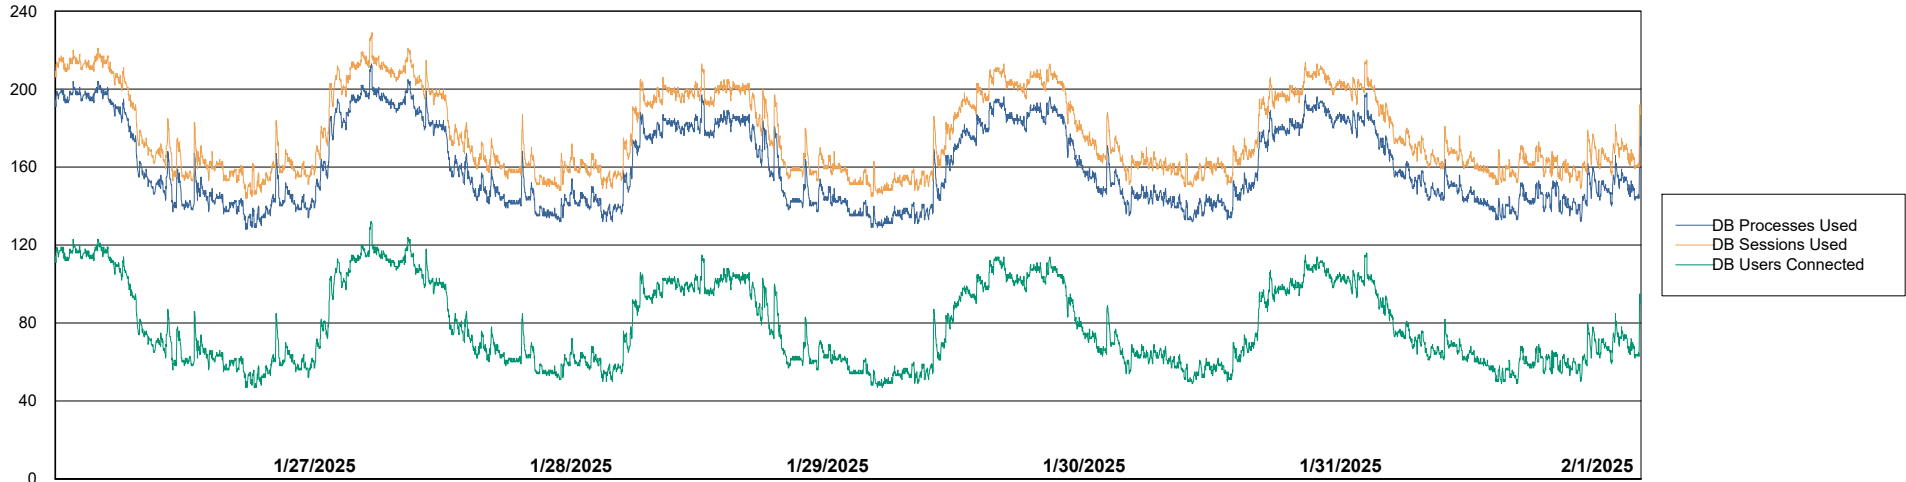

Database Performance LST-DBS5-AMS_DB_ABSEE