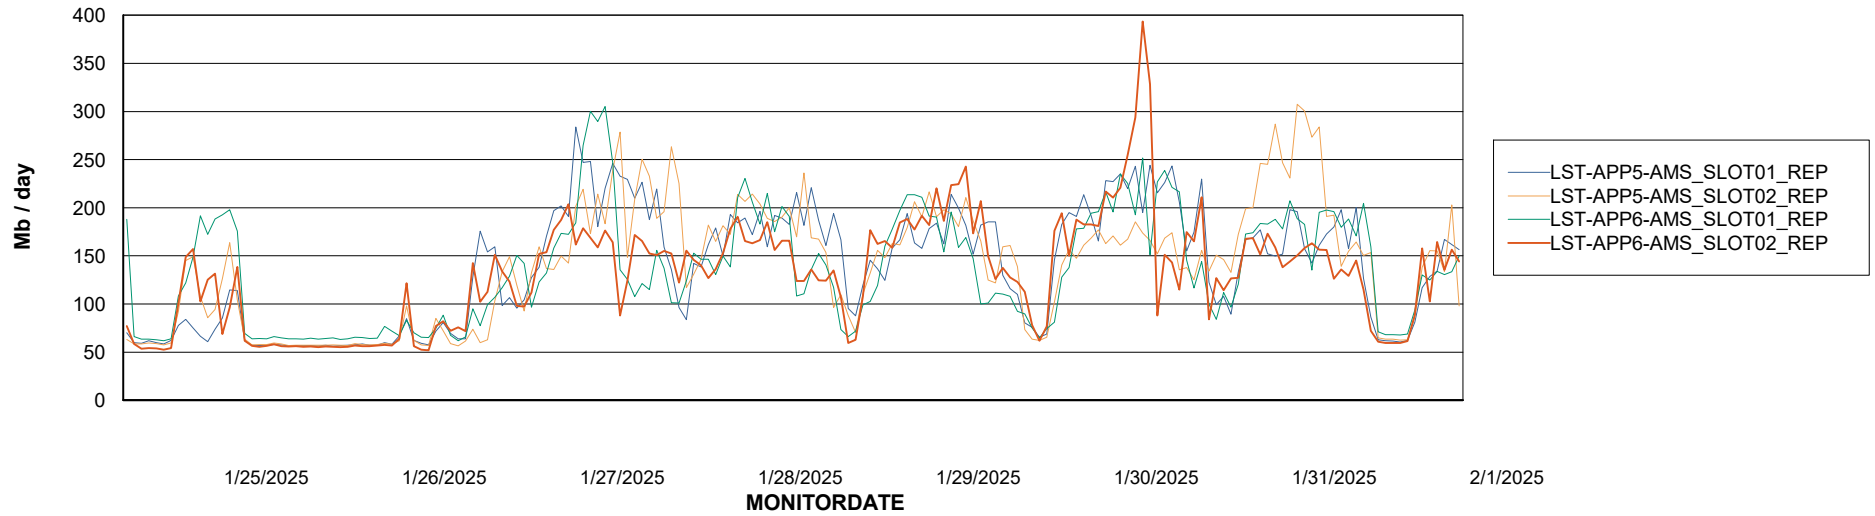

ABSSolute Application ReportServer Services

Avg memory used per ReportServer Service