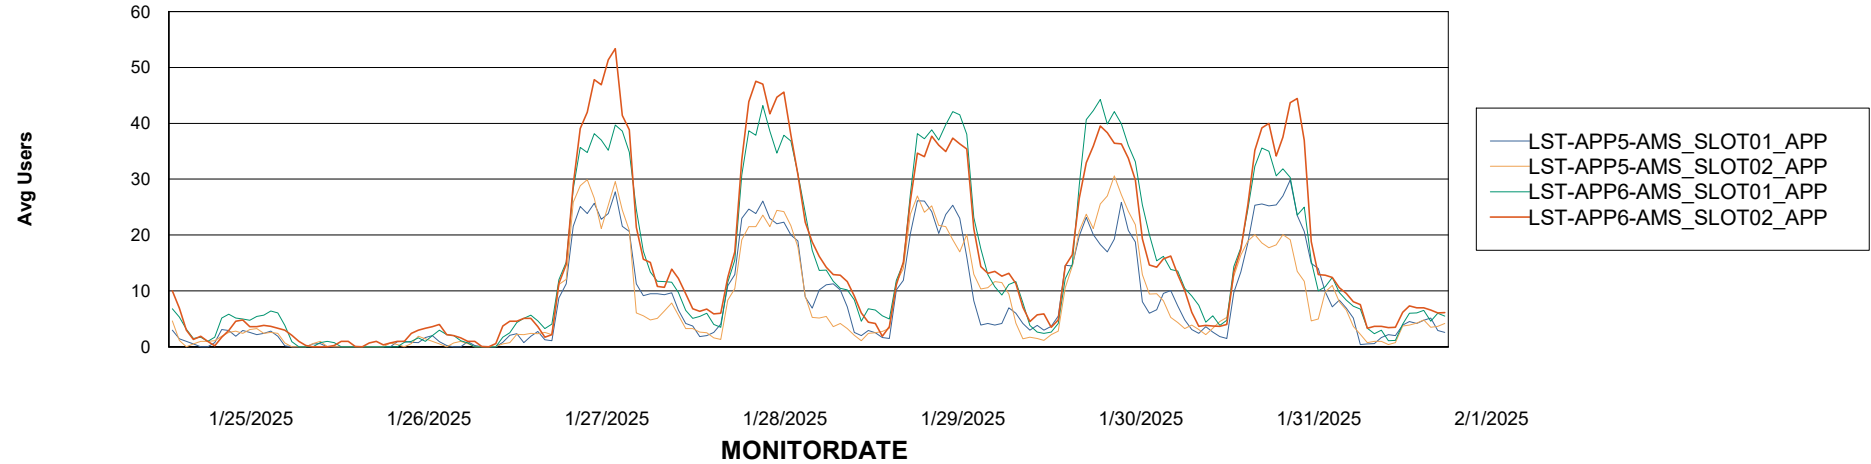

Weekly SLA Customer Report

Customer LST OCI AMS Production ABSEE
Database ID 206

ABSSolute Application Server Services

Avg memory used per ABS Server Service

Avg users per day per ABS server

Weekly SLA Customer Report