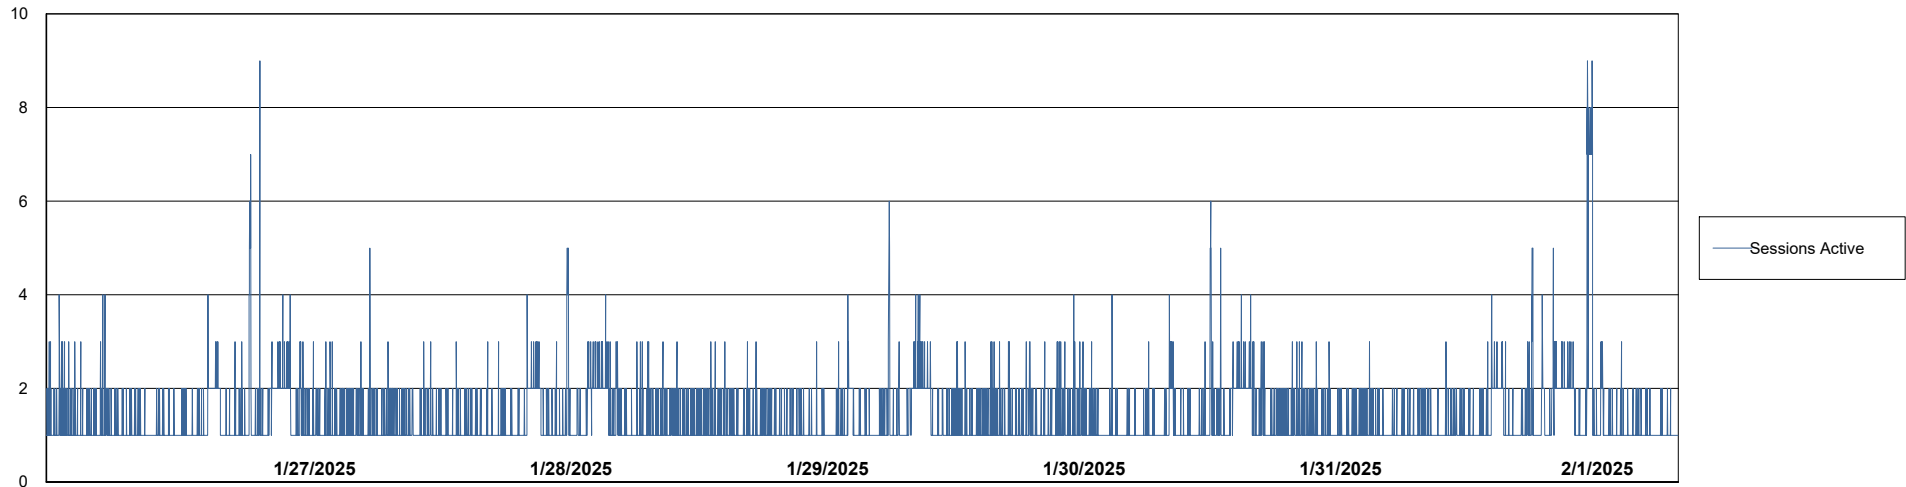

Database Performance LST-DBS5-AMS_DB_ABSEE