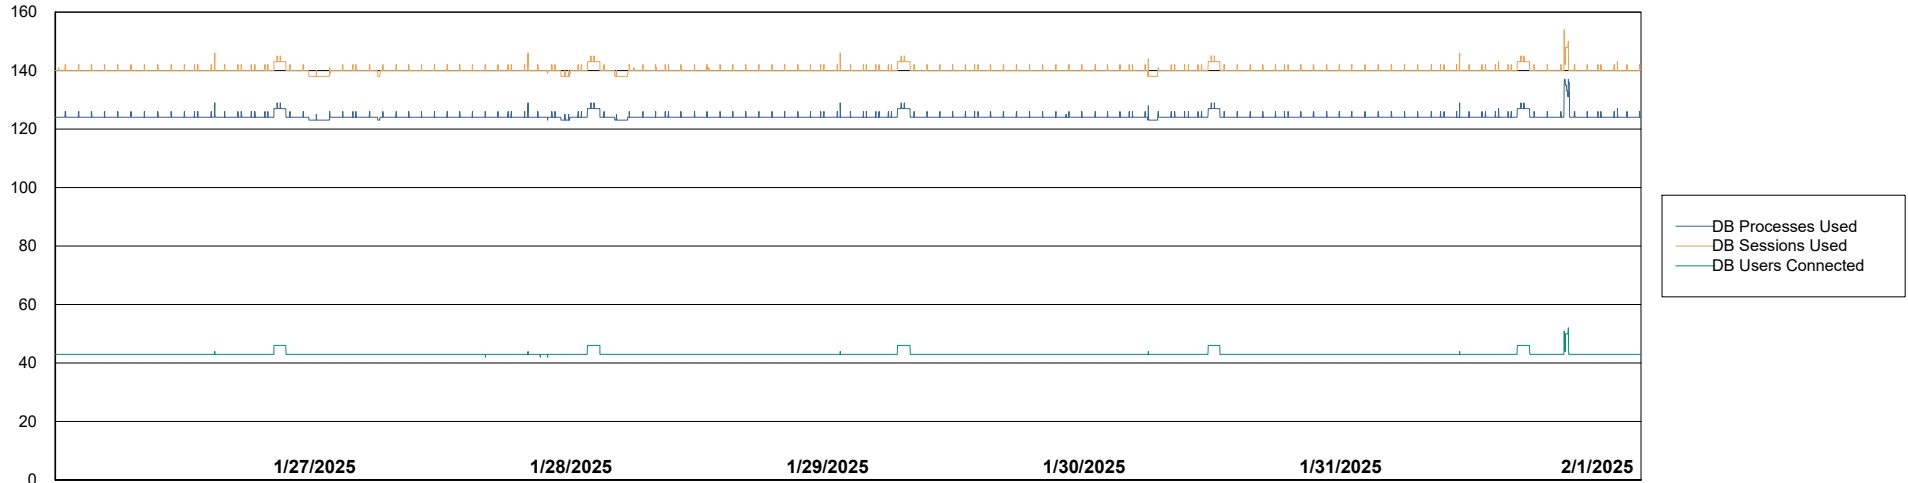

Database Performance LST-DBS6-AMS_DB_ABSEE2