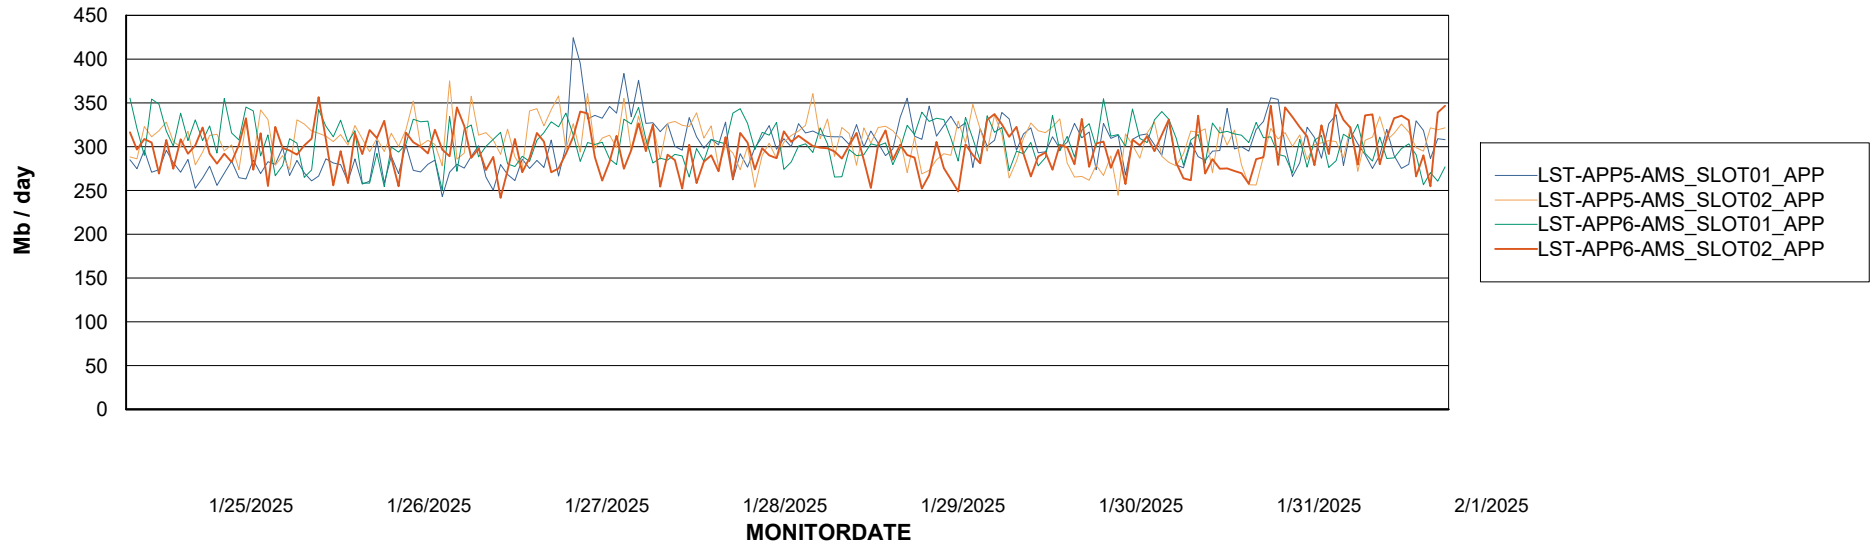

ABSSolute Application Server Services

Avg memory used per ABS Server Service