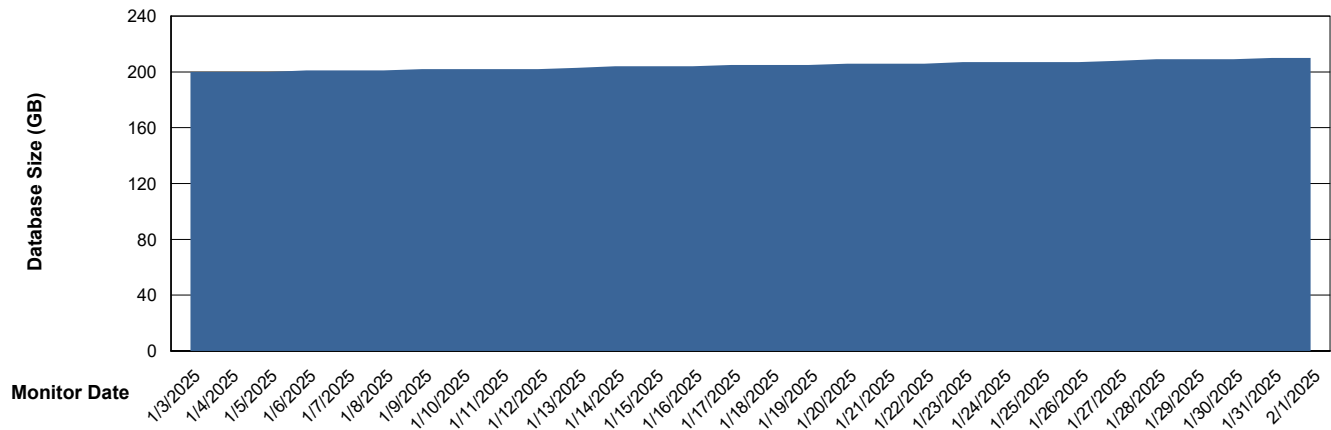

DB Processes Max 4
DB Processes Max 1,000
DB Processes Max 0

Weekly SLA Customer Report

Customer KLH_Production (24/7)
Database ID 139

DATABASE SIZE Future Live KLH_PRD_SRSBIDB02_ABS1

Database growth over last month

DATABASE SIZE KLH_PRD_SRSBIDB01_ABS1

Database growth over last month

Weekly SLA Customer Report

Customer KLH_Production (24/7)
Database ID 139

DATABASE SIZE KLH_PRD_SRSDB01_ABS1

Database growth over last month