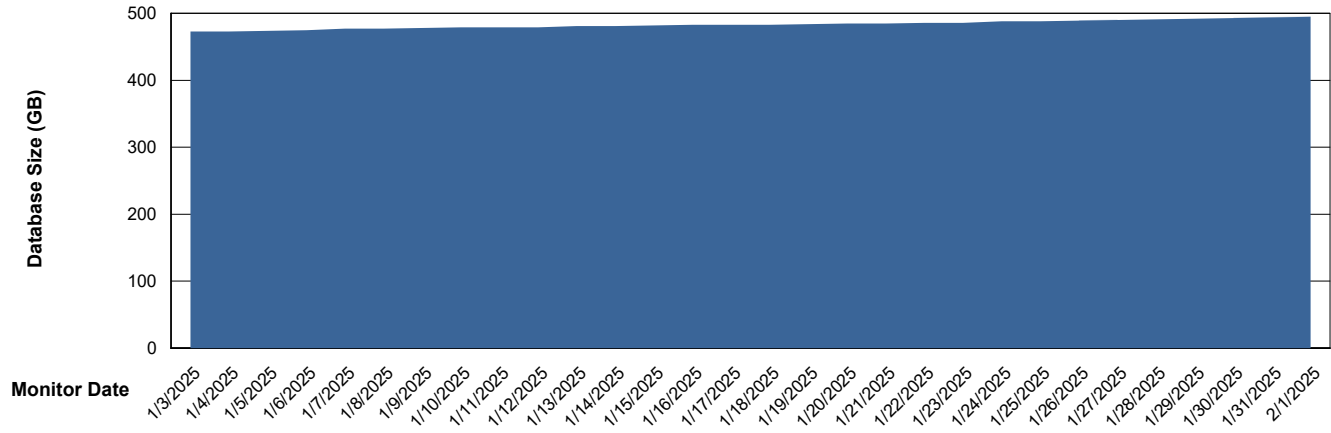

DATABASE SIZE KLH_PRD_SRSBIDB01_ABS1

Database growth over last month

Weekly SLA Customer Report

Customer KLH_Production (24/7)
Database ID 139

DATABASE SIZE KLH_PRD_SRSDB01_ABS1

Database growth over last month