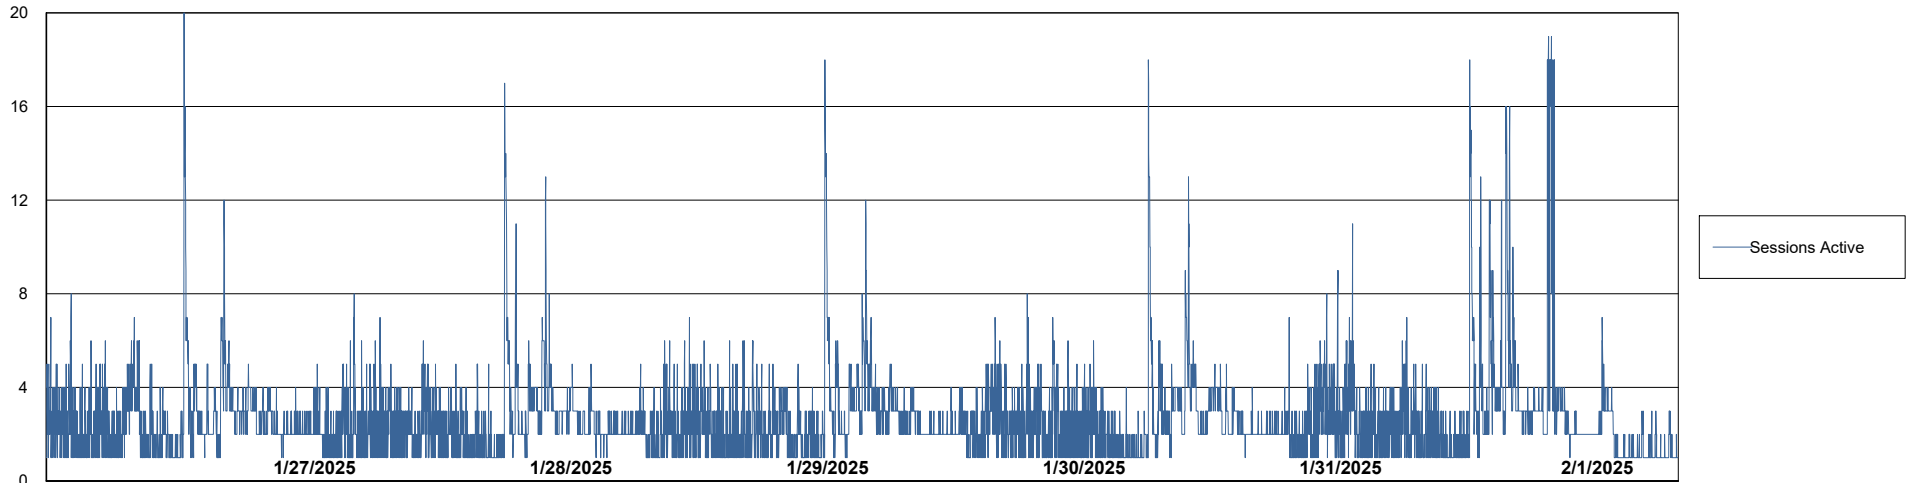

Database Performance KLH_PRD_SRSDDB01_ABS1