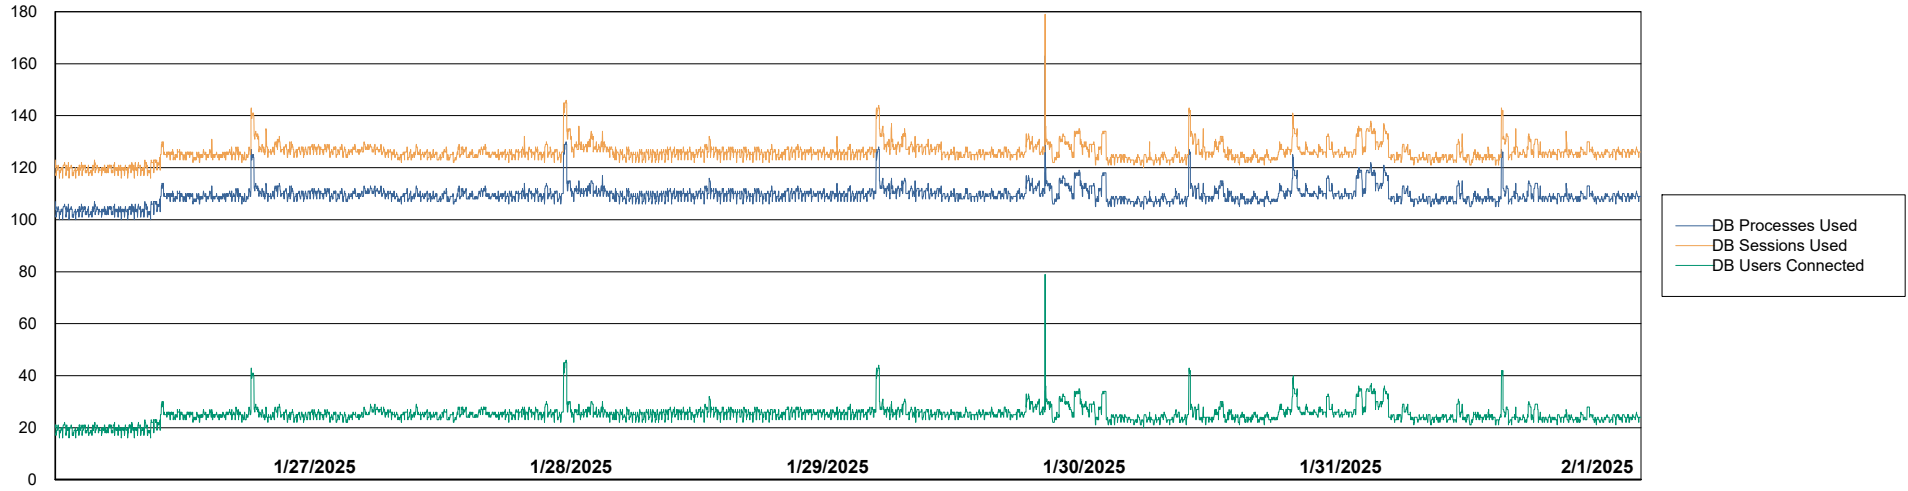

Weekly SLA Customer Report

Customer KLH_Production (24/7)
Database ID 139

Database Performance Future Live KLH_PRD_SRSBIDB02_ABS1

Weekly SLA Customer Report

Customer KLH_Production (24/7)
Database ID 139

Database Performance KLH_PRD_SRSBIDB01_ABS1