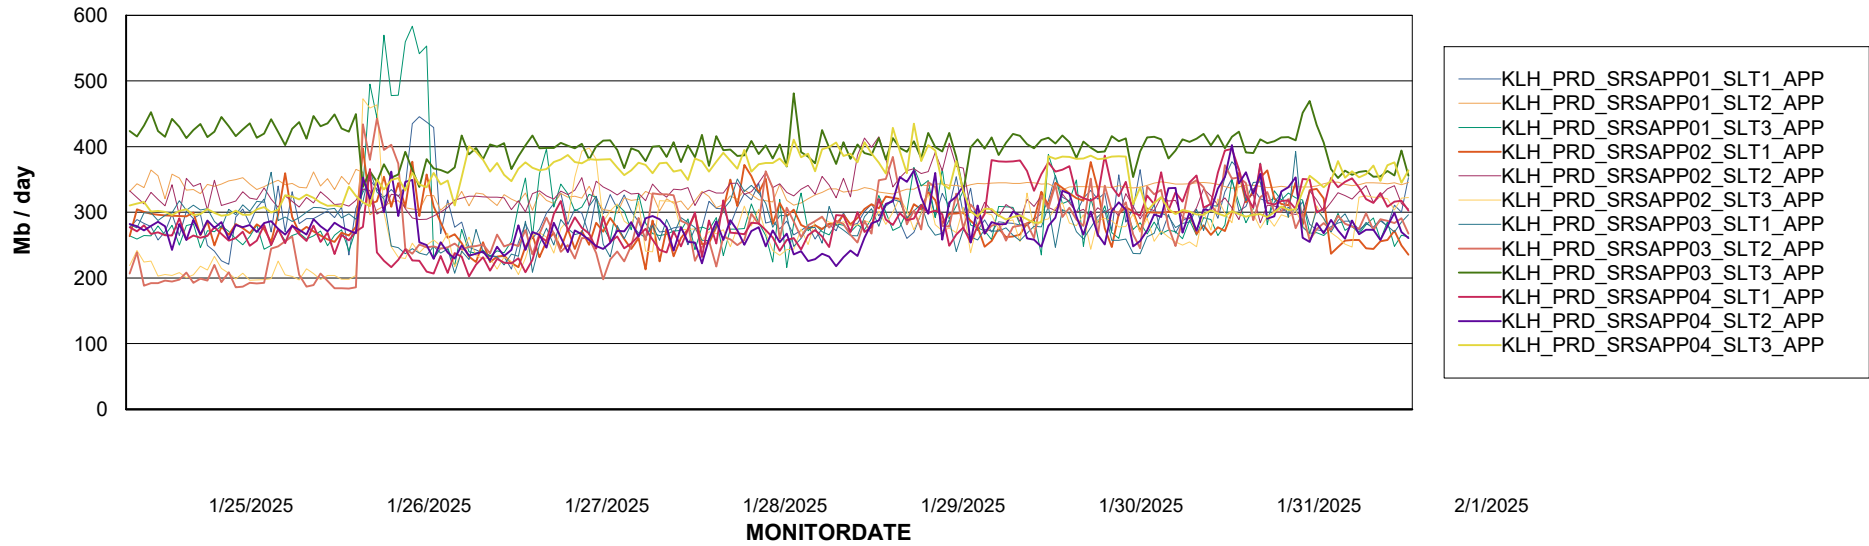

ABSolute Application Server Services

Avg memory used per ABS Server Service