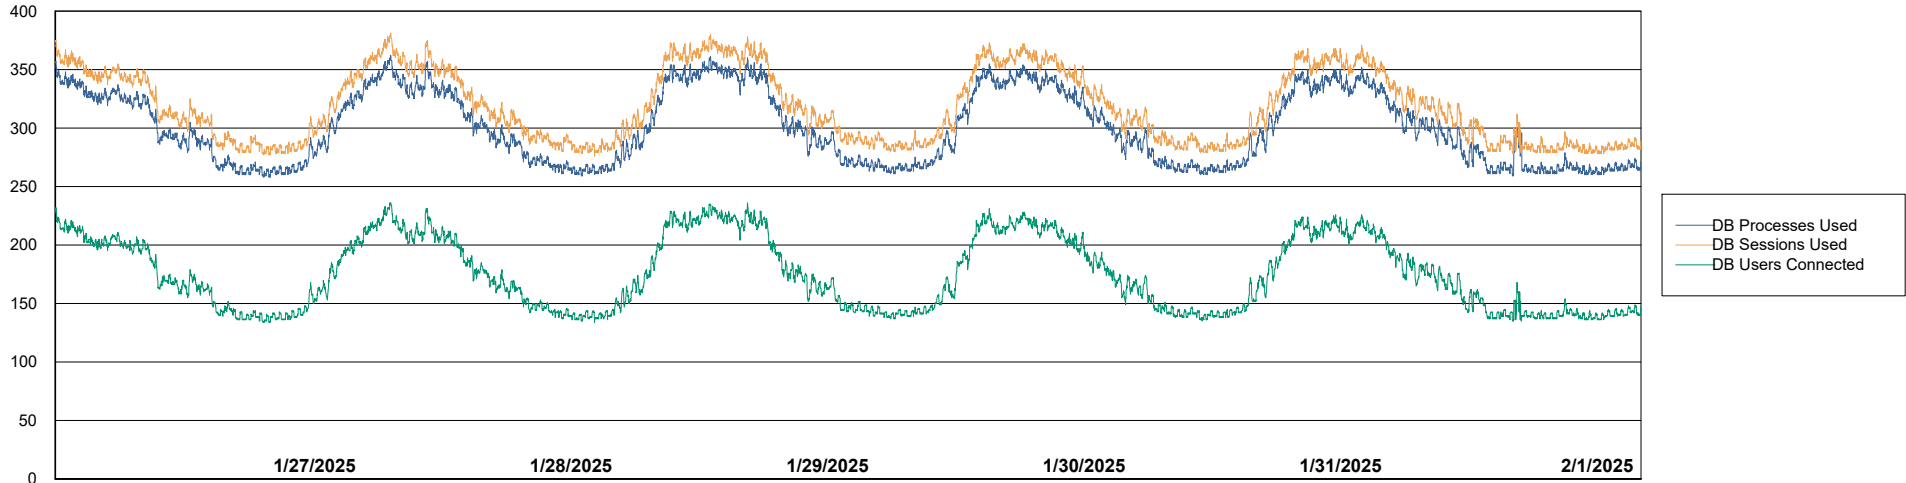

Database Performance KLH_PRD_SRSDDB01_ABS1