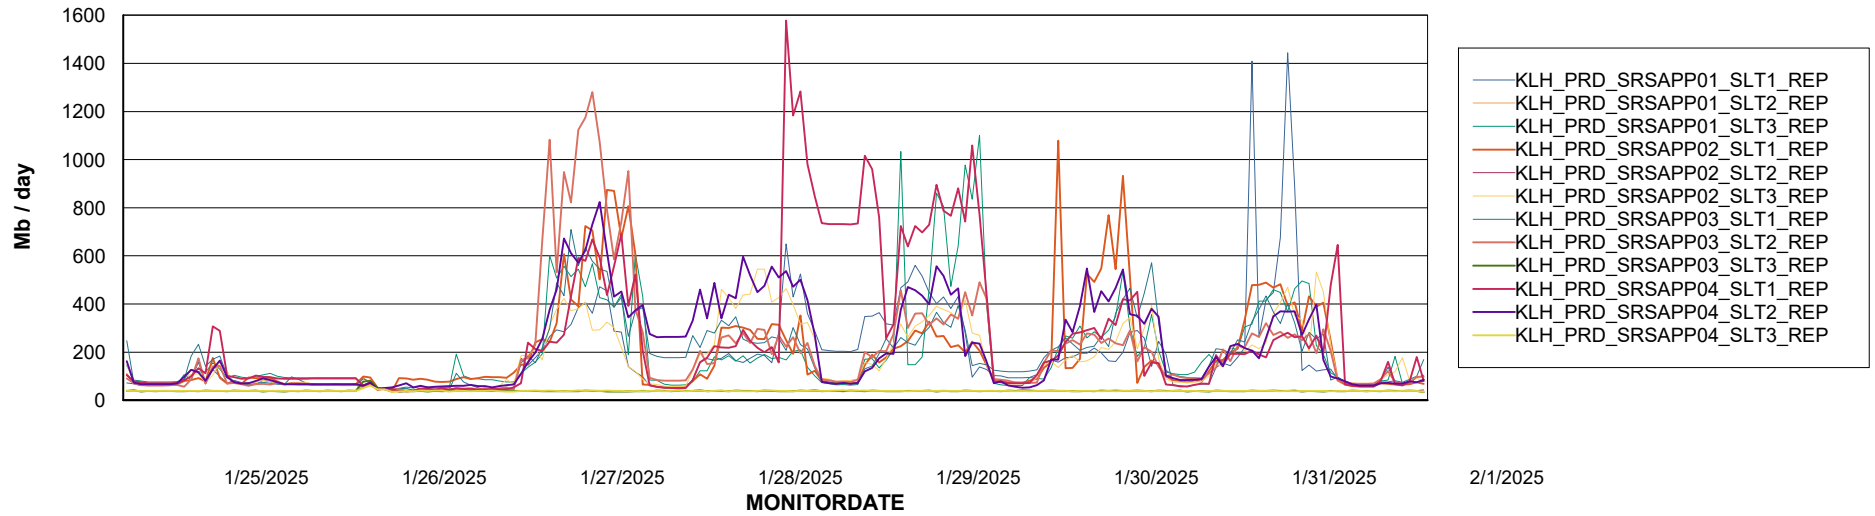

ABSSolute Application ReportServer Services

Avg memory used per ReportServer Service