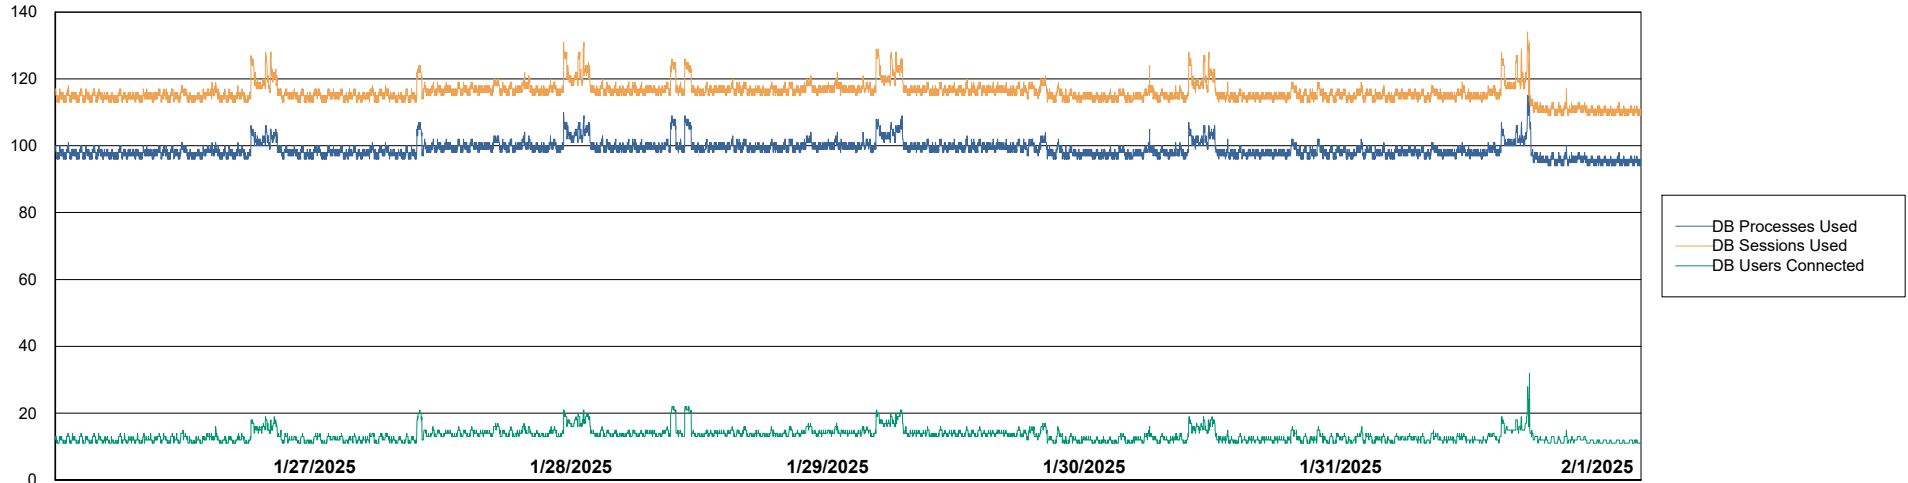

Weekly SLA Customer Report

Customer KLH_Production (24/7)
Database ID 139

Database Performance Future Live KLH_PRD_SRSBIDB02_ABS1

Weekly SLA Customer Report

Customer KLH_Production (24/7)
Database ID 139

Database Performance KLH_PRD_SRSBIDB01_ABS1