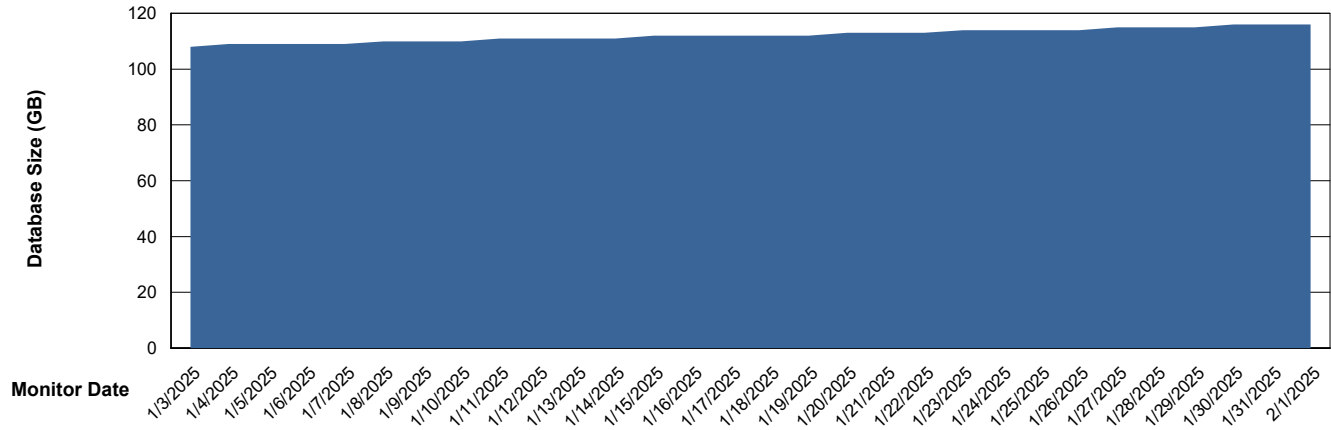

DB Processes Max 4
DB Processes Max 1,000
DB Processes Max 0

Weekly SLA Customer Report

Customer KLH_Production (24/7)
Database ID 139

DATABASE SIZE Future Live KLH_PRD_SRSBIDB02_ABS1

Database growth over last month

DATABASE SIZE KLH_PRD_SRSBIDB01_ABS1

Database growth over last month

Weekly SLA Customer Report

Customer KLH_Production (24/7)
Database ID 139

DATABASE SIZE KLH_PRD_SRSDB01_ABS1

Database growth over last month