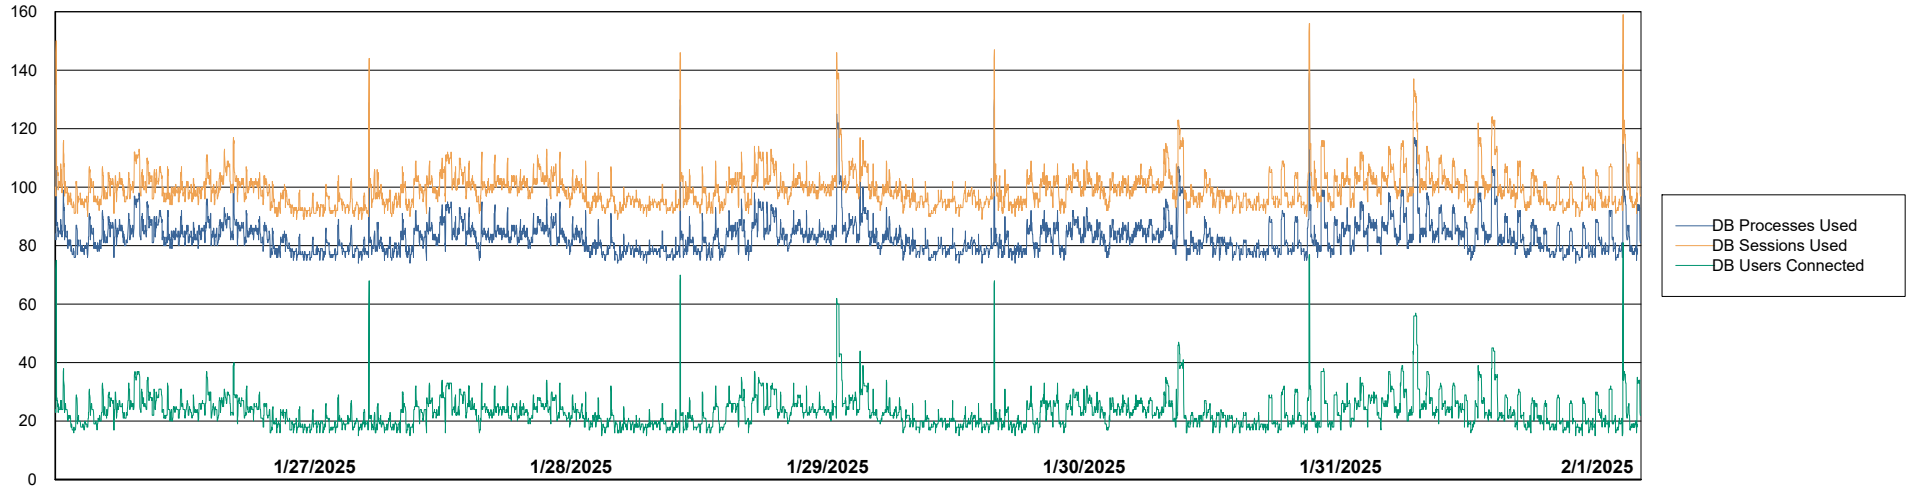

Database Performance KBR-BI-TOR_PROD_ABS1