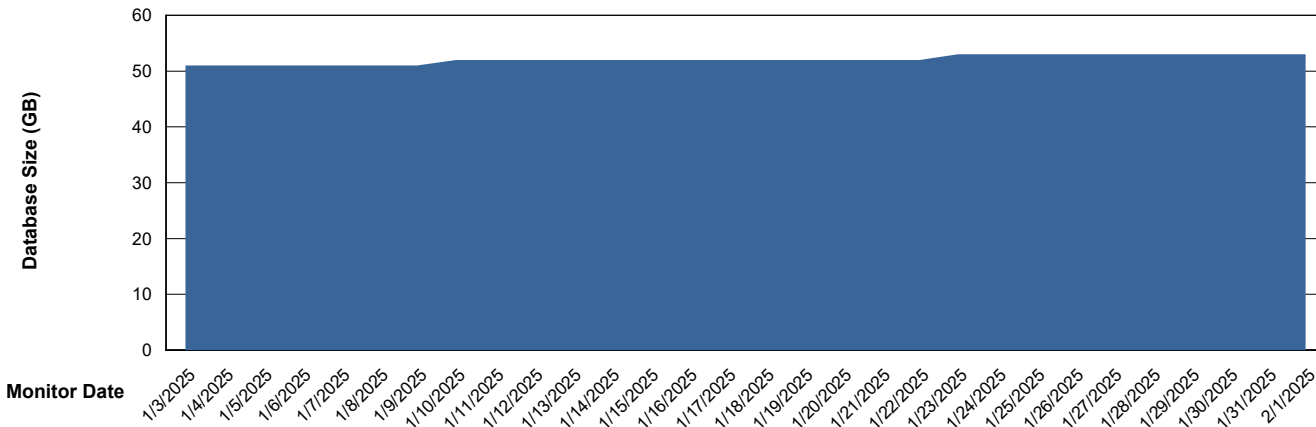

DATABASE SIZE KBR-BI-TOR_PROD_ABS1

Database growth over last month