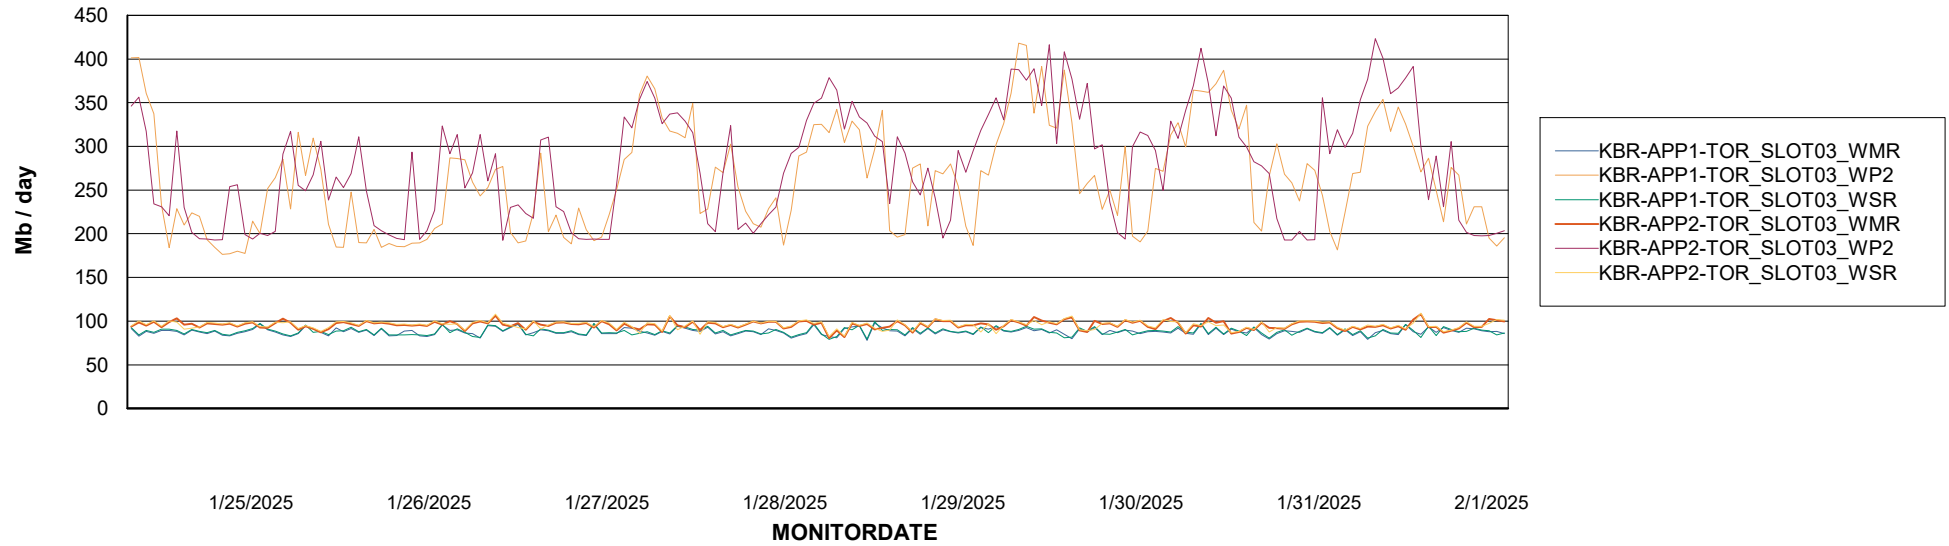

ABSSolute Web Component Services

Avg memory used per ABS Web component