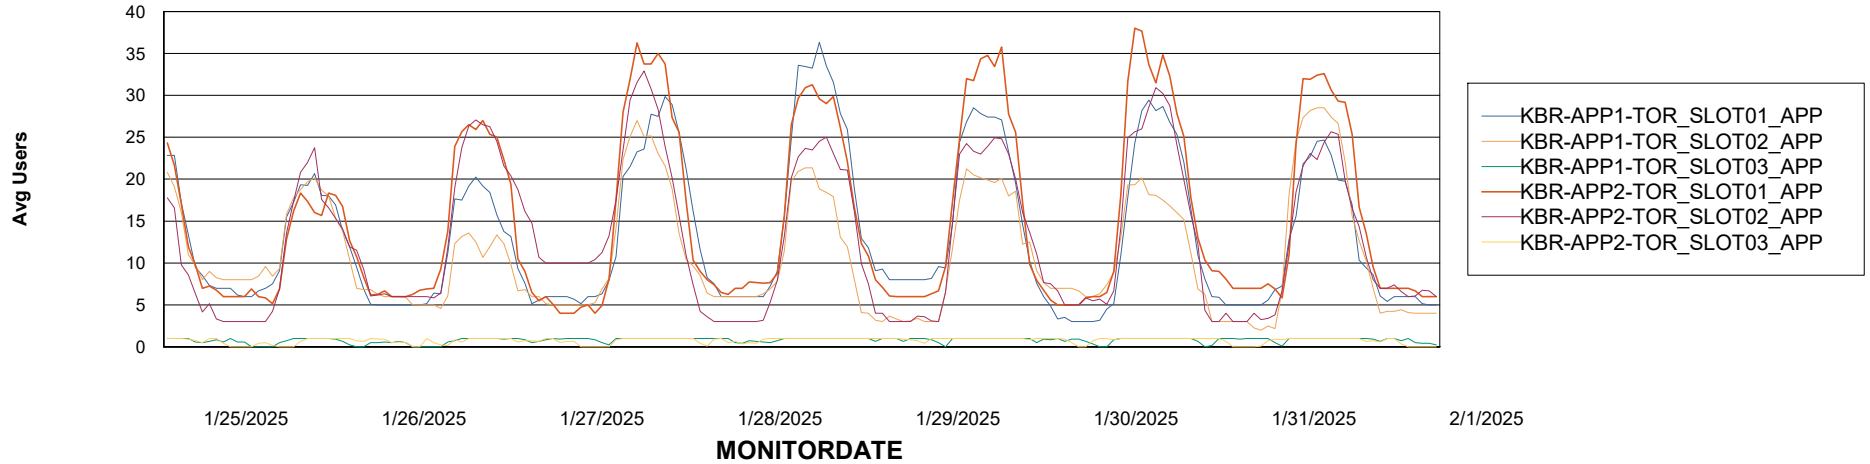

Avg users per day per ABS server