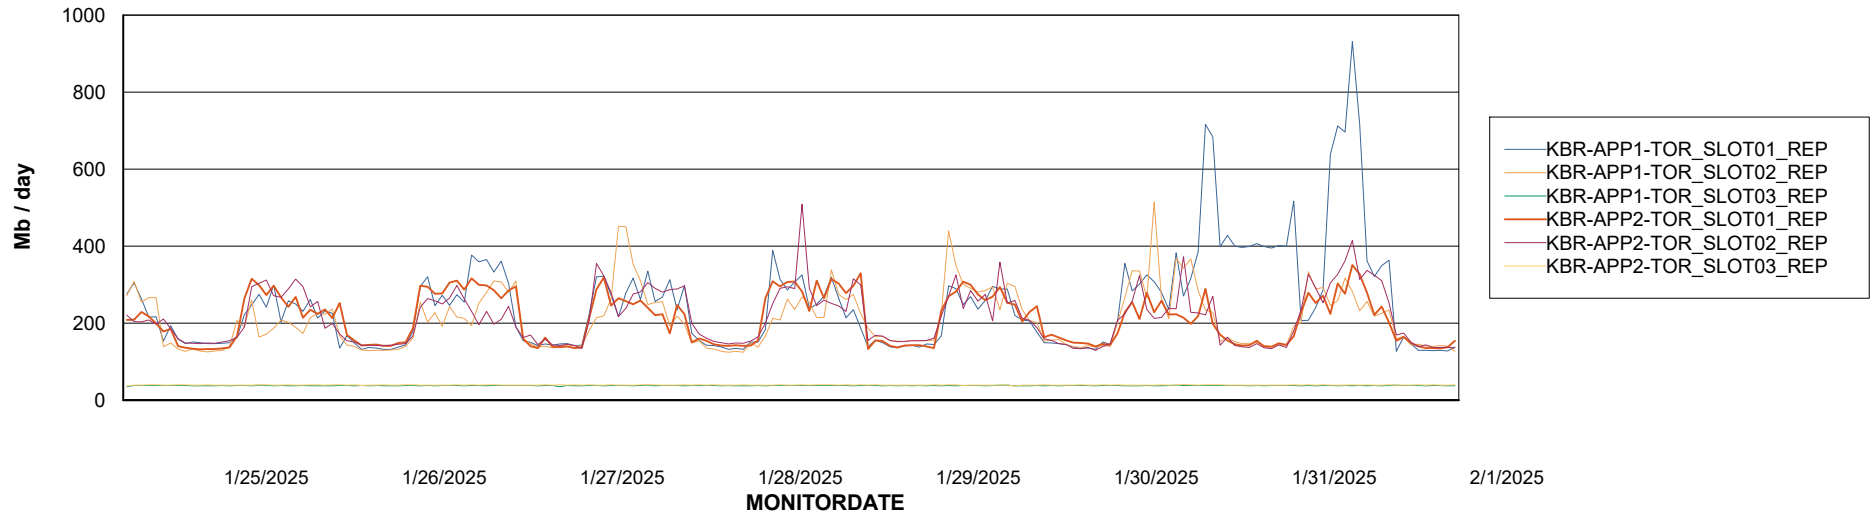

ABSSolute Application ReportServer Services

Avg memory used per ReportServer Service