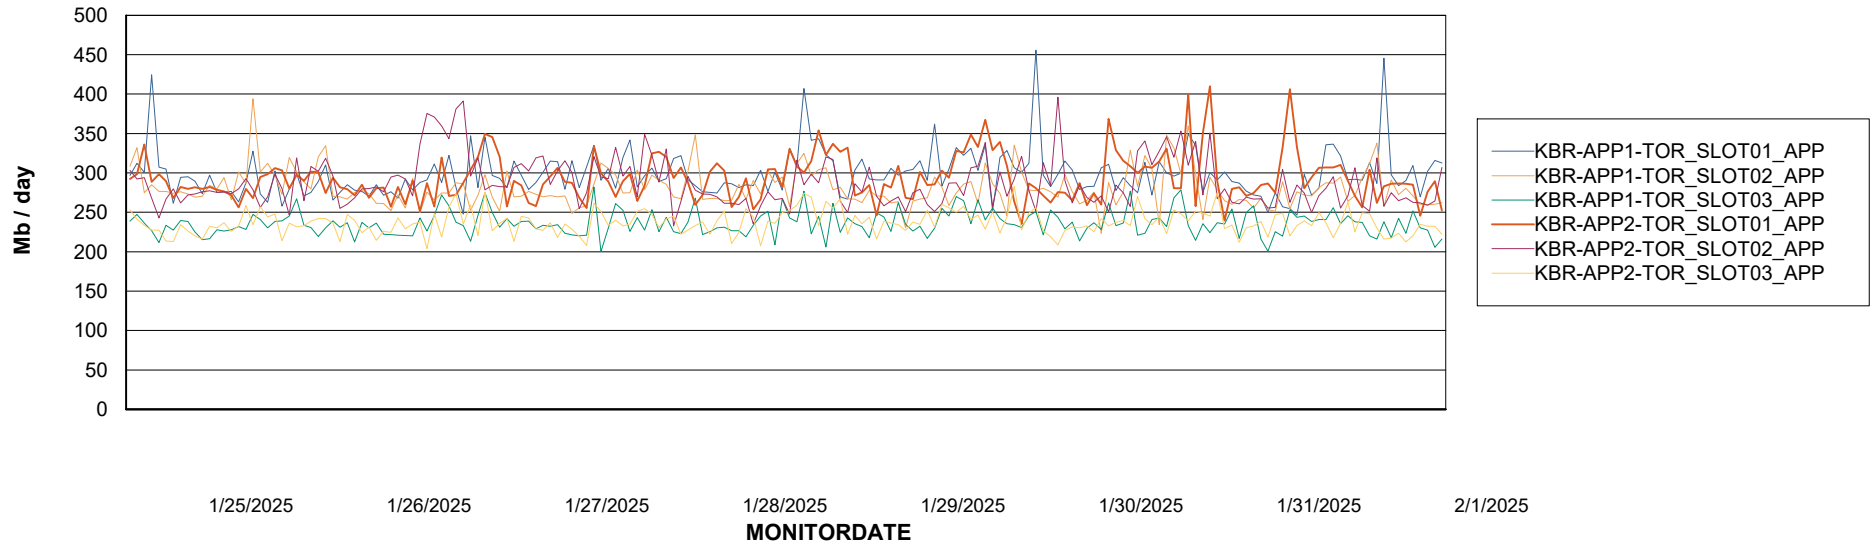

ABSSolute Application Server Services

Avg memory used per ABS Server Service