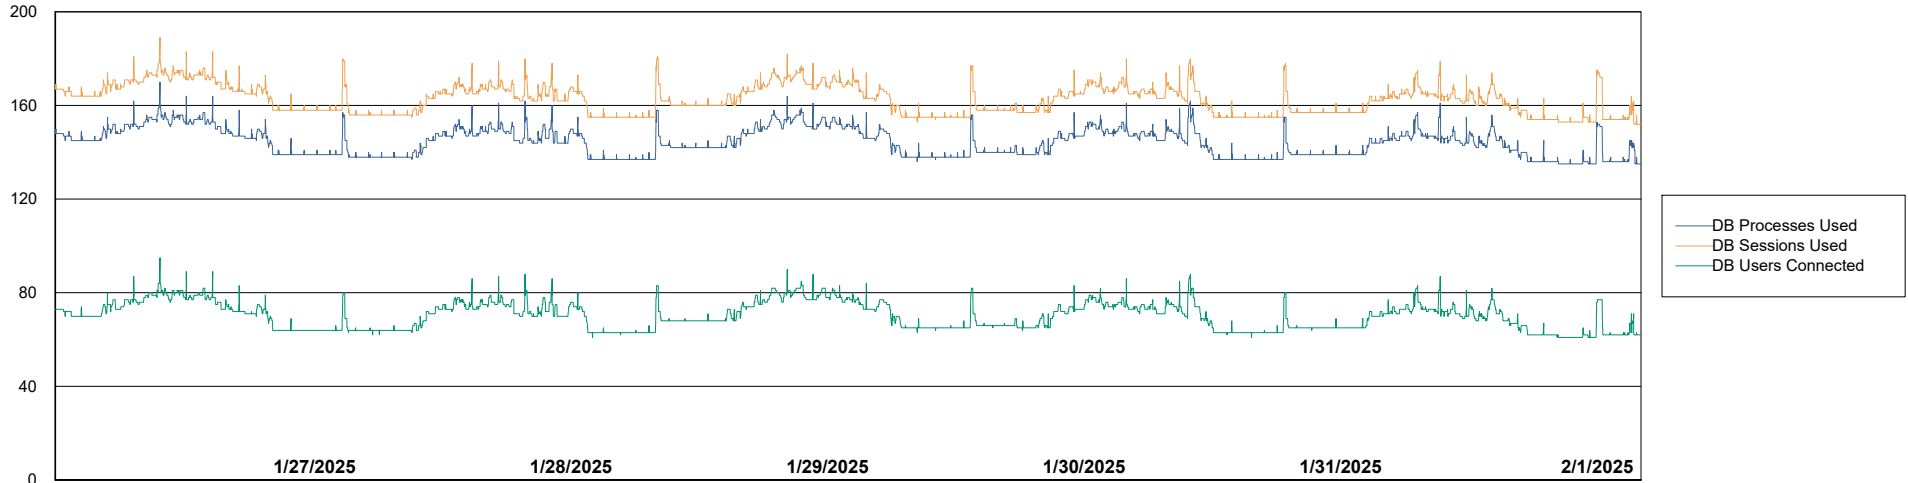

Database Performance KBR-DBS1-TOR_PROD_ABS1