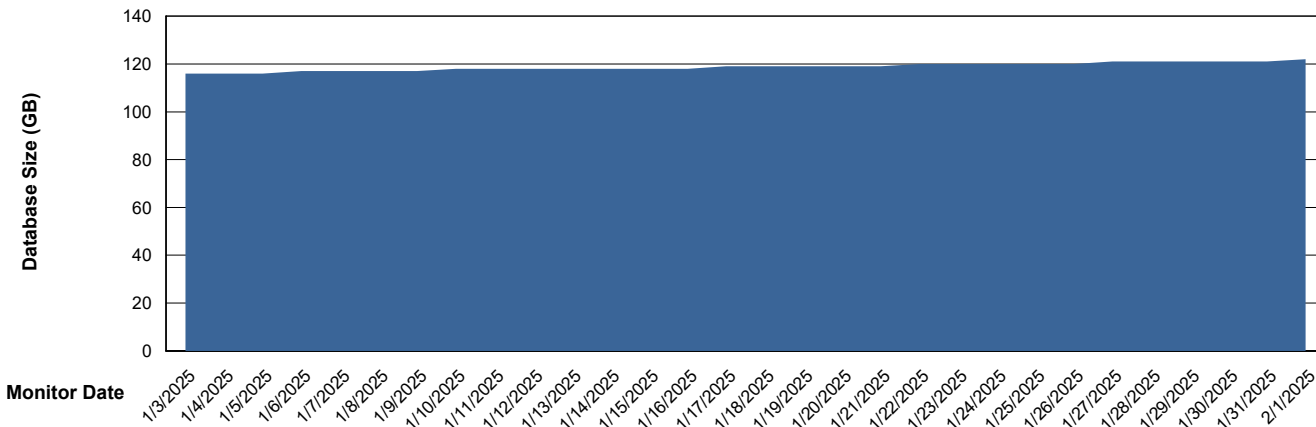

DATABASE SIZE KBR-DBS1-TOR_PROD_ABS1

Database growth over last month