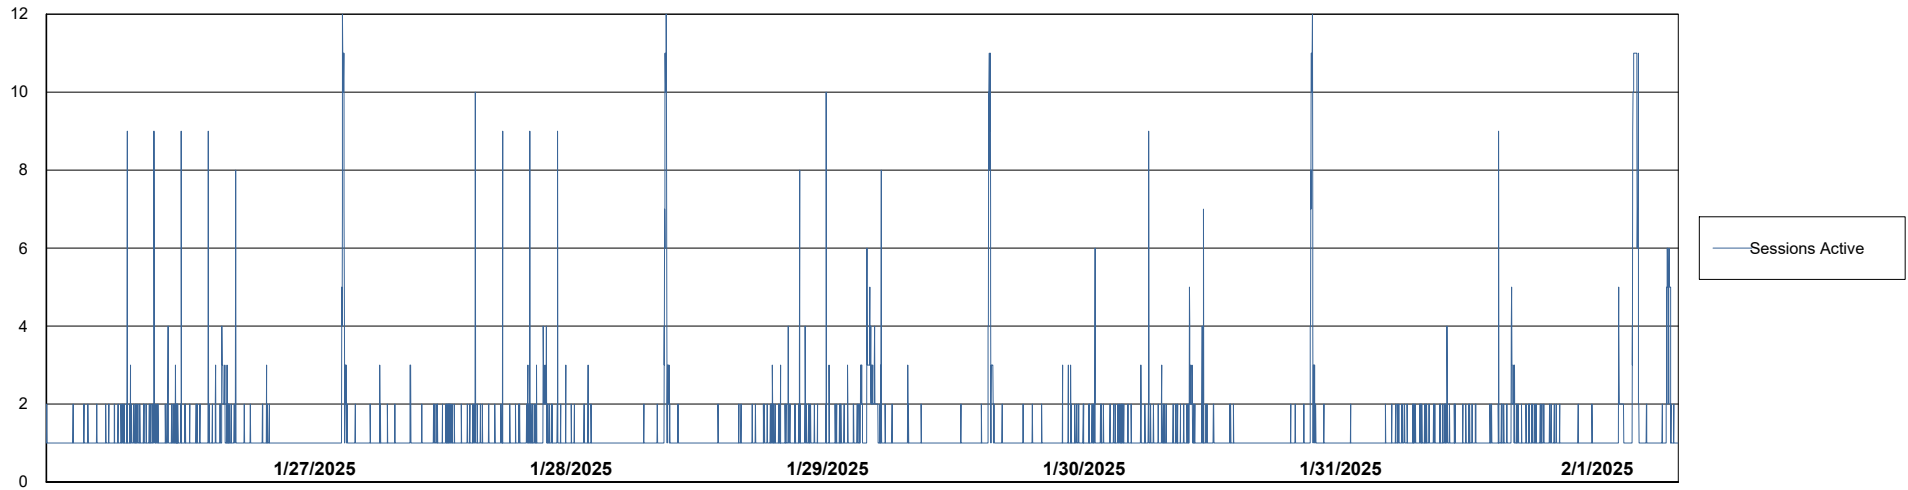

Database Performance KBR-DBS1-TOR_PROD_ABS1