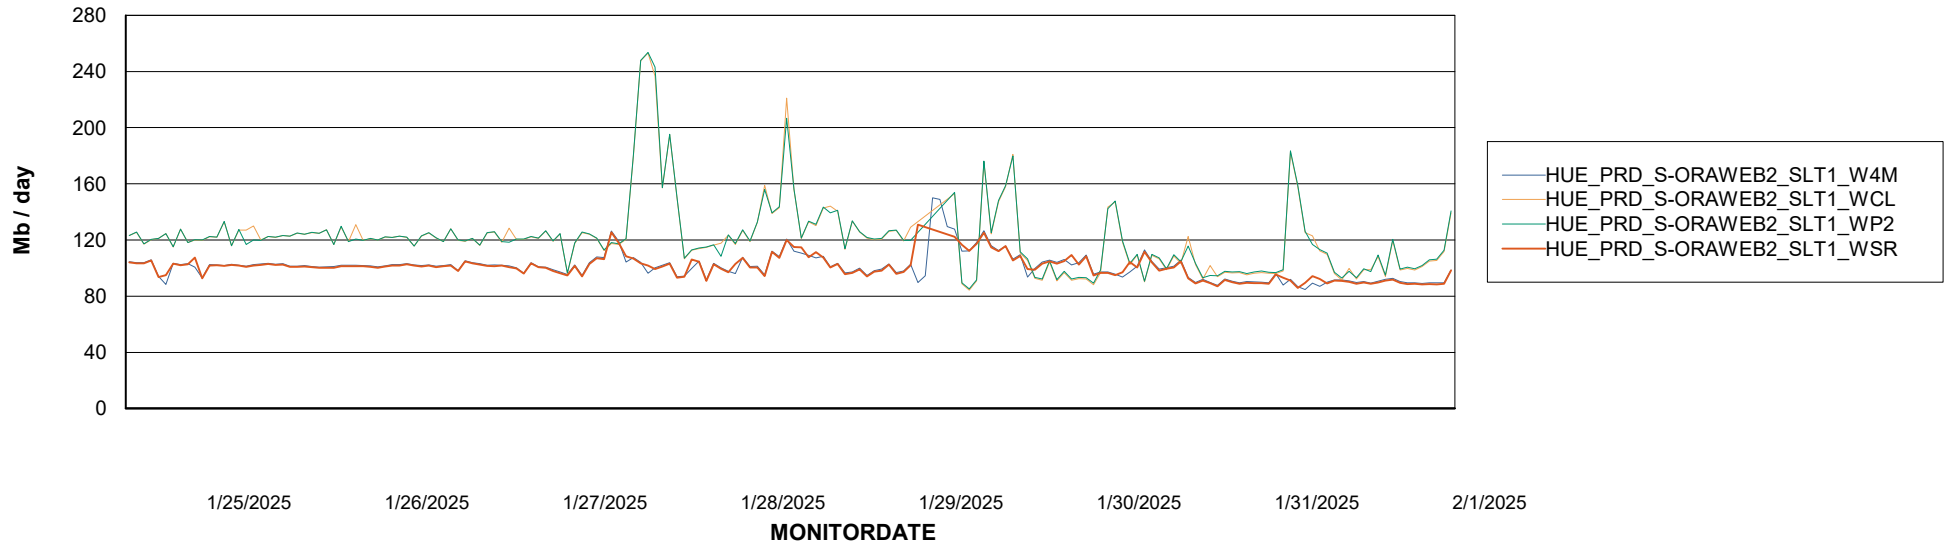

ABSolute Web Component Services

Avg memory used per ABS Web component