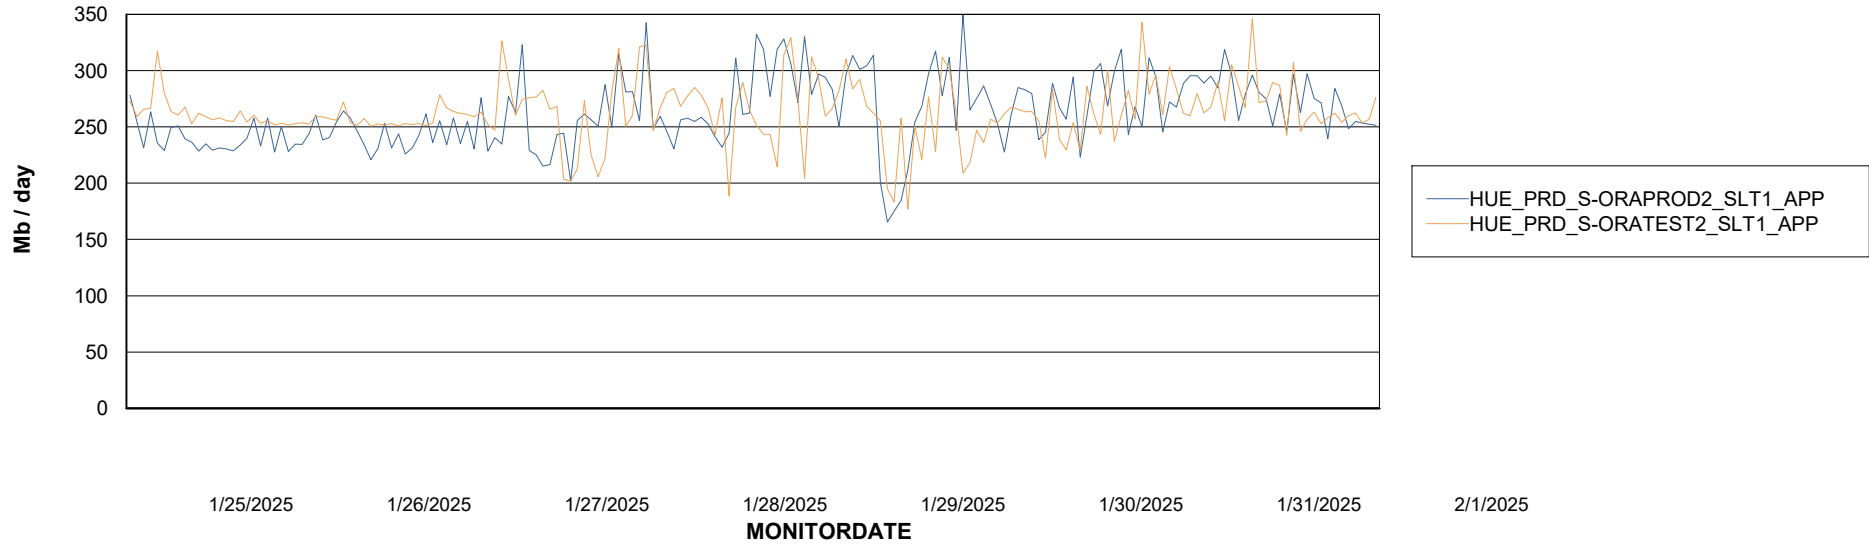

ABSSolute Application Server Services

Avg memory used per ABS Server Service