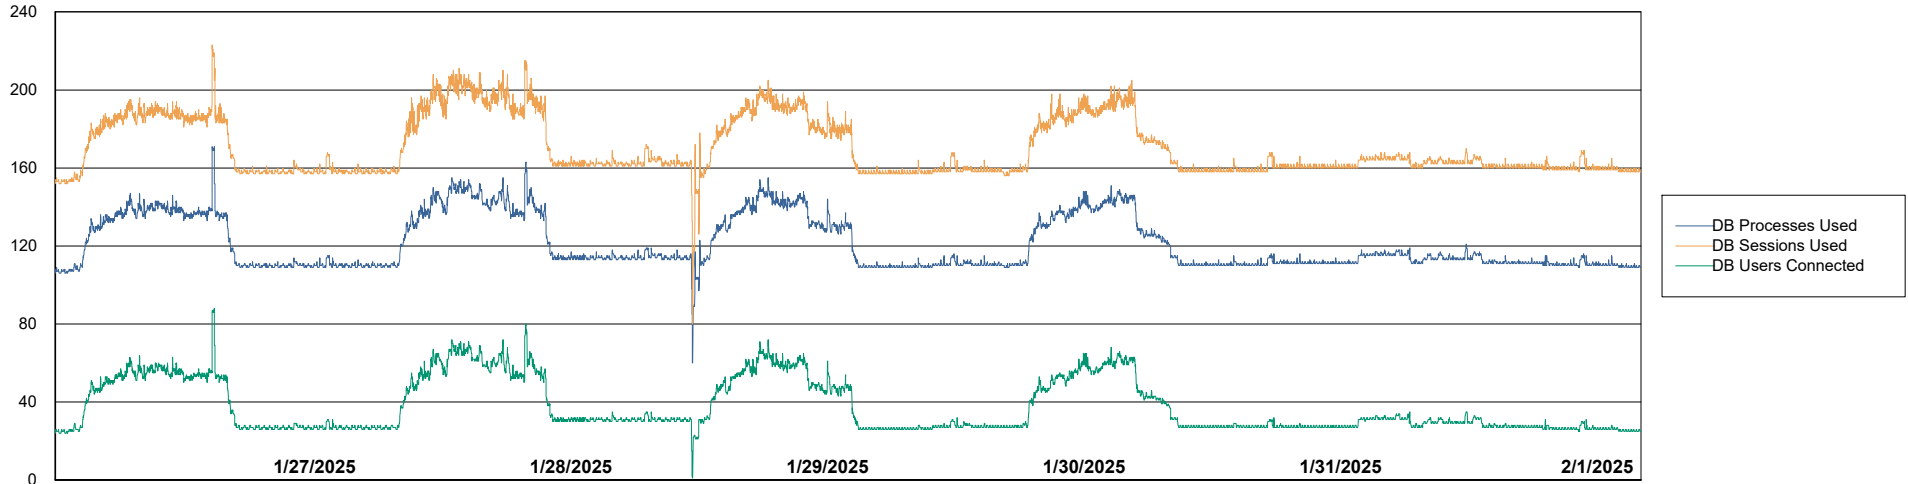

Weekly SLA Customer Report

Customer HUE_Production
Database ID 154

Database Performance HUE_PRD_S-ORABI2024_ABS1

Weekly SLA Customer Report

Customer HUE_Production
Database ID 154

Database Performance HUE_PRD_S-ORAPROD2_ABS1