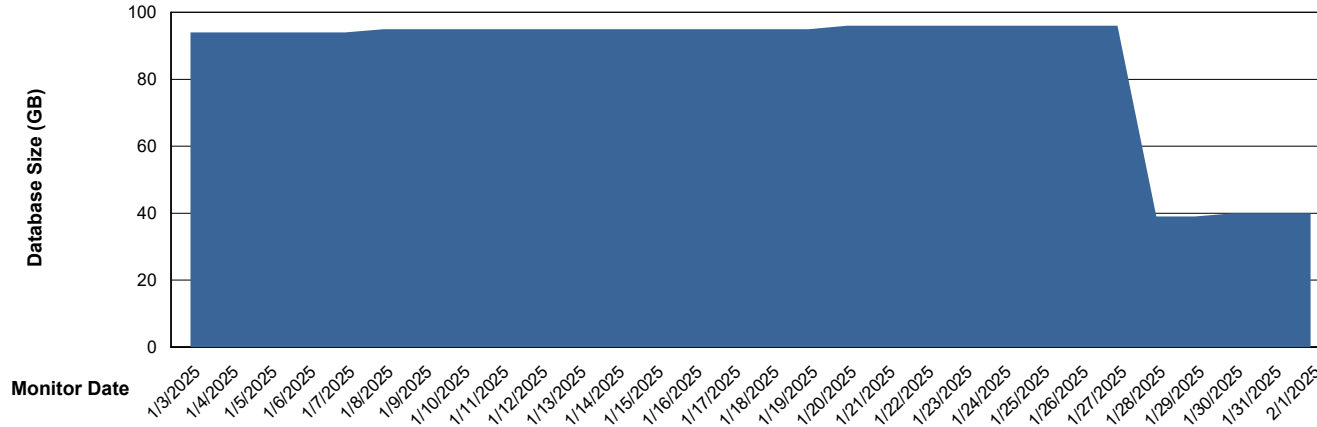

DATABASE SIZE HUE_PRD_S-ORABI2024_ABS1

Database growth over last month