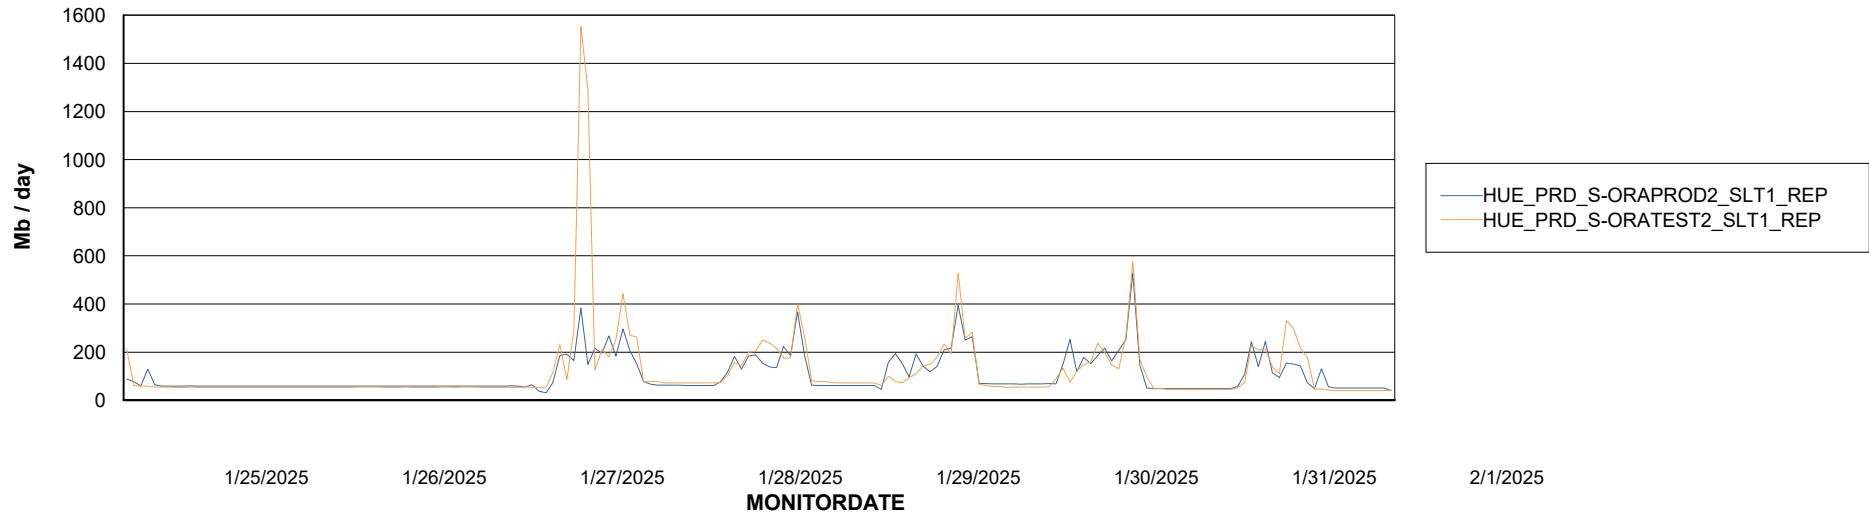

Avg memory used per ABS Server Service

Avg users per day per ABS server

Weekly SLA Customer Report

Customer HUE_Production
Database ID 154

ABSSolute Application ReportServer Services

Avg memory used per ReportServer Service