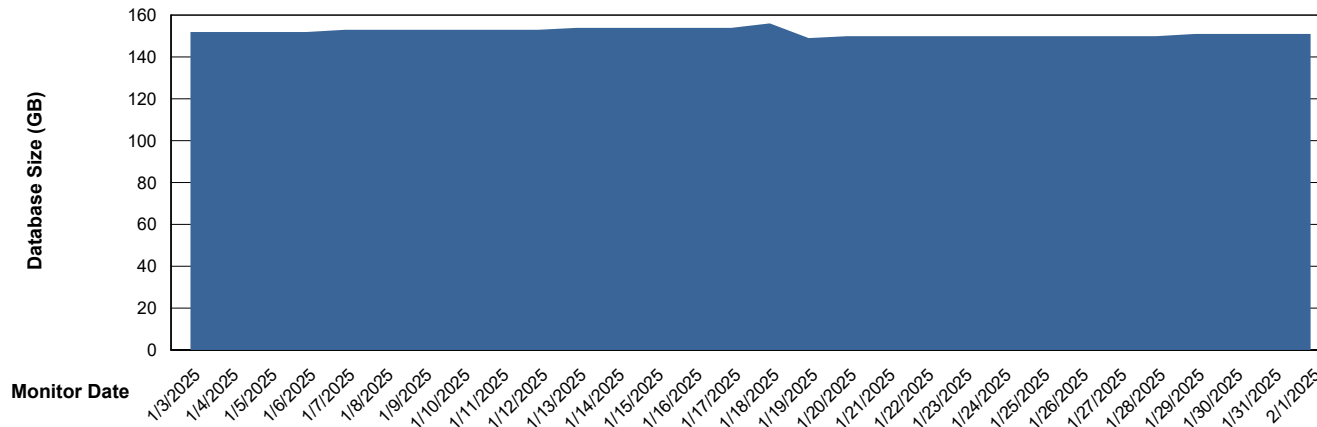

DATABASE SIZE HUE_PRD_S-ORAPROD2_ABS1

Database growth over last month