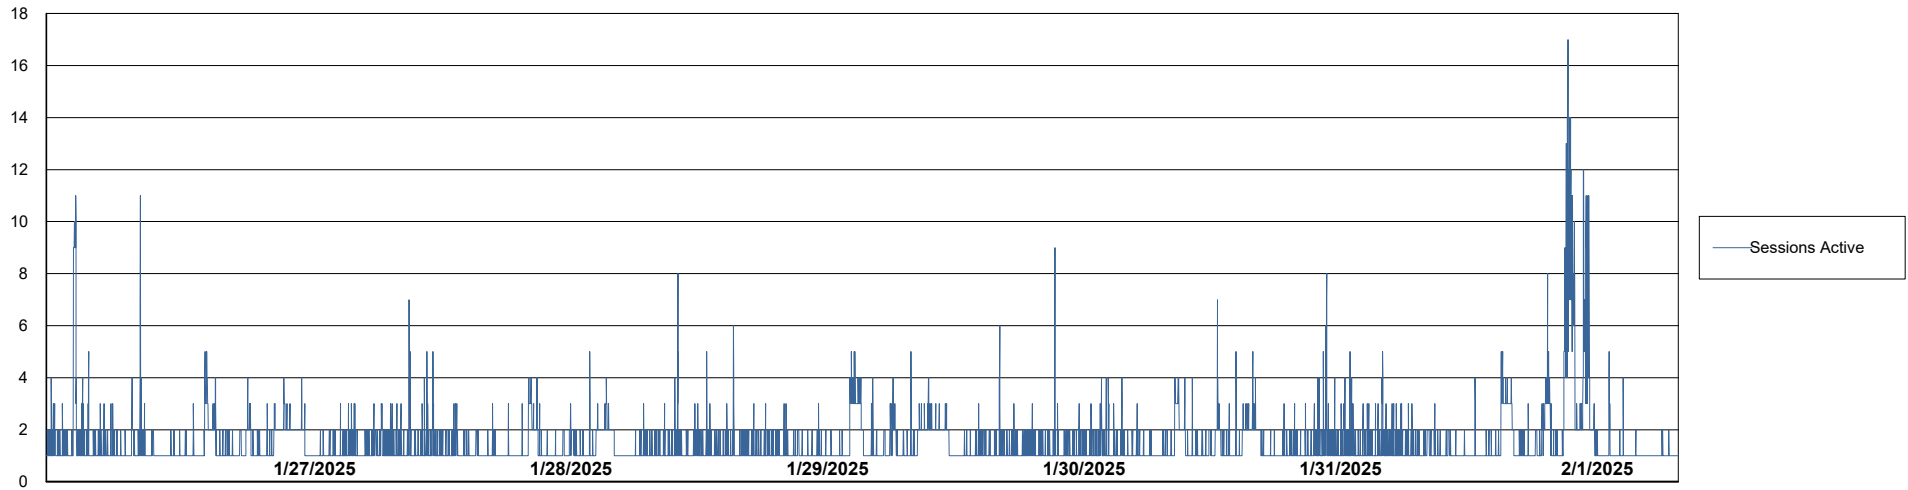

Harddisk Usage ELJ_PRD_SVABSSNDIPAS03

	Free disk space on / (%)	Total disk space on / (Gb)	Used disk space on / (Gb)
2/1/2025	68	97	31
1/31/2025	69	97	30
1/30/2025	70	97	29
1/29/2025	70	97	29
1/28/2025	70	97	29
1/27/2025	70	97	29
1/26/2025	70	97	29

Weekly SLA Customer Report

Customer ELJ Production
Database ID 72

Database Performance ELJ_PRD_FRASEQXPRDDB01_ABS1

Weekly SLA Customer Report

Customer ELJ Production
Database ID 72

Database Performance ELJ_PRD_FRASEQXPRDDB02_HSBABS1