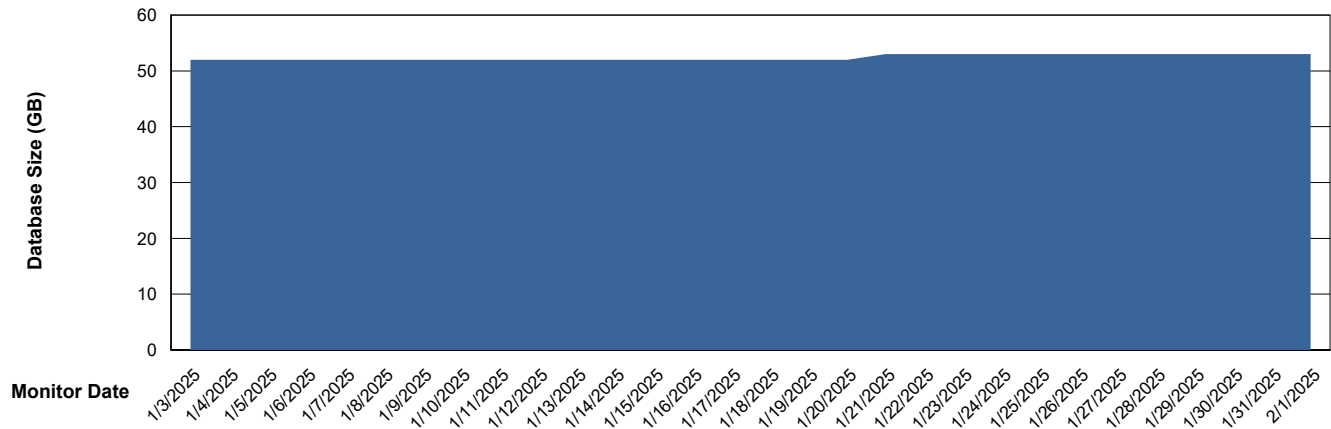

DB Processes Max 1,000
DB Sessions Max 0

Weekly SLA Customer Report

Customer ELJ Production
Database ID 72

Database Performance ELJ_PRD_FRASEQXPRDDB03_ABS1

Weekly SLA Customer Report

Customer ELJ Production
Database ID 72

DATABASE SIZE ELJ_PRD_FRASEQXPRDDB01_ABS1

Database growth over last month

DATABASE SIZE ELJ_PRD_FRASEQXPRDDB03_ABS1

Database growth over last month

Weekly SLA Customer Report

Customer ELJ Production
 Database ID 72