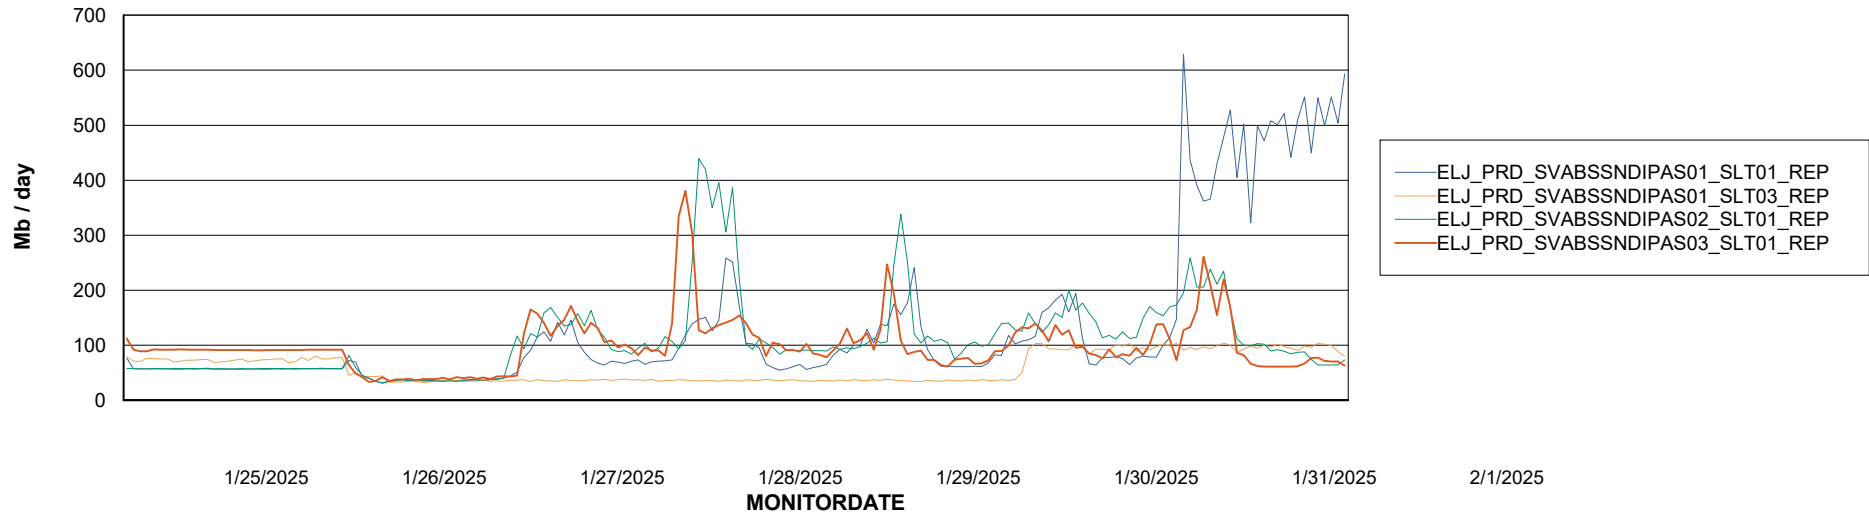

Avg memory used per ABS Server Service

Avg users per day per ABS server

Weekly SLA Customer Report

Customer ELJ Production
Database ID 72

ABSSolute Application ReportServer Services

Avg memory used per ReportServer Service