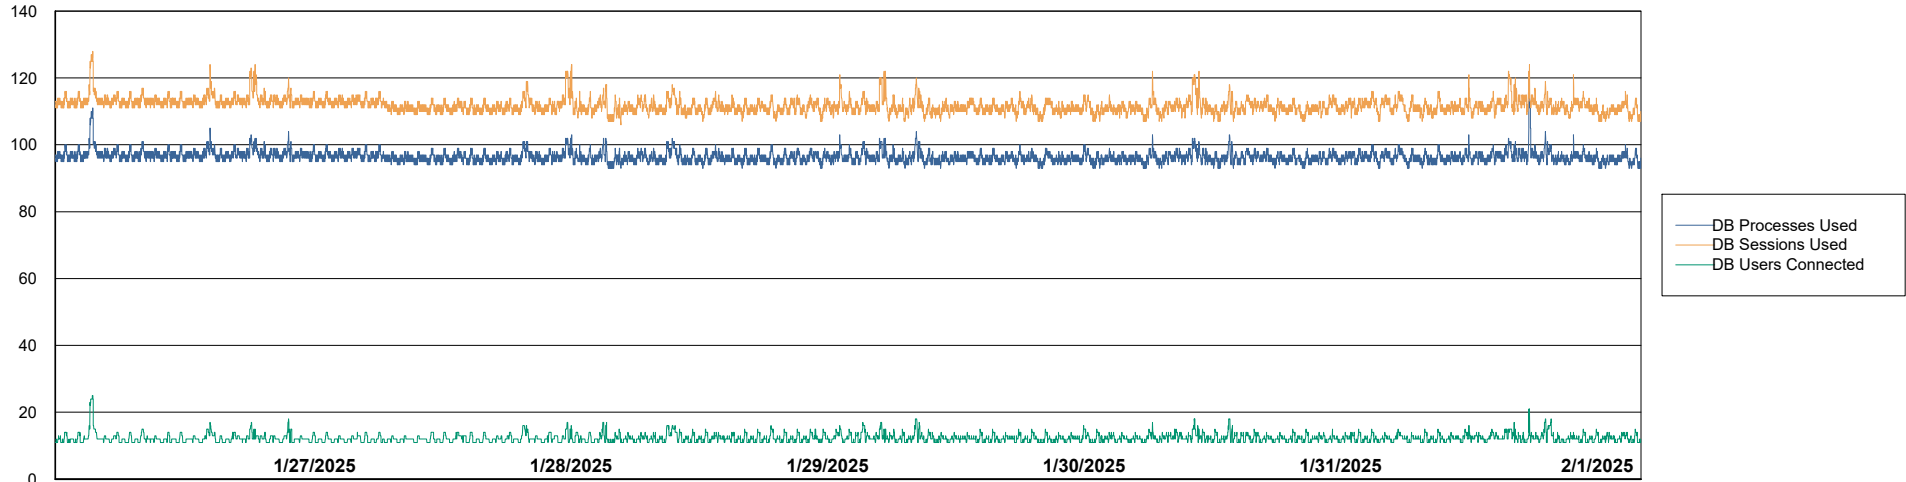

DB Processes Max 1,000
DB Sessions Max 0

Weekly SLA Customer Report

Customer ELJ Production
Database ID 72

Database Performance ELJ_PRD_FRASEQXPRDDB03_ABS1

Weekly SLA Customer Report

Customer ELJ Production
Database ID 72