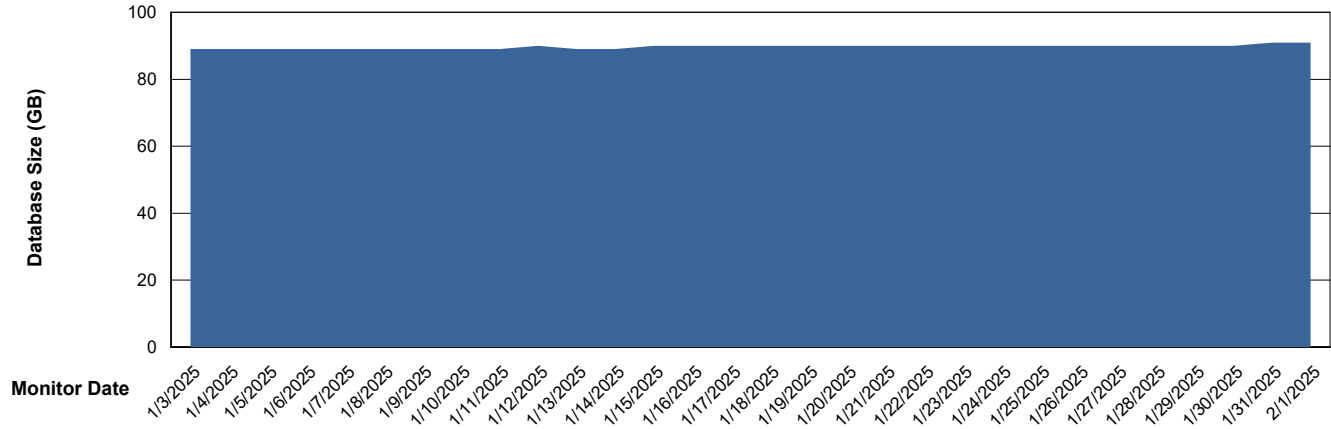

DB Processes Max 1,000
DB Sessions Max 0

Weekly SLA Customer Report

Customer ELJ Production
Database ID 72

Database Performance ELJ_PRD_FRASEQXPRDDB03_ABS1

Weekly SLA Customer Report

Customer ELJ Production
Database ID 72

DATABASE SIZE ELJ_PRD_FRASEQXPRDDB01_ABS1

Database growth over last month

DATABASE SIZE ELJ_PRD_FRASEQXPRDDB03_ABS1

Database growth over last month

Weekly SLA Customer Report

Customer ELJ Production
 Database ID 72