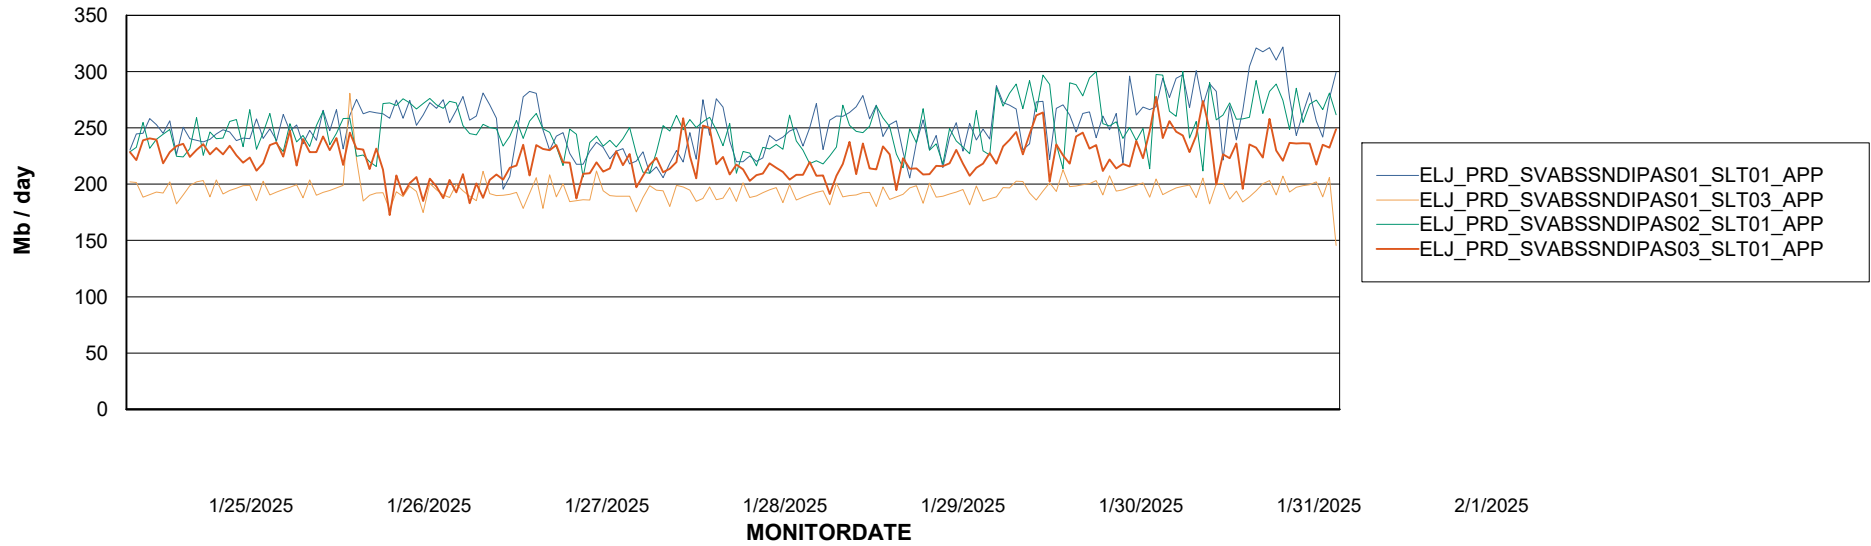

ABSSolute Application Server Services

Avg memory used per ABS Server Service