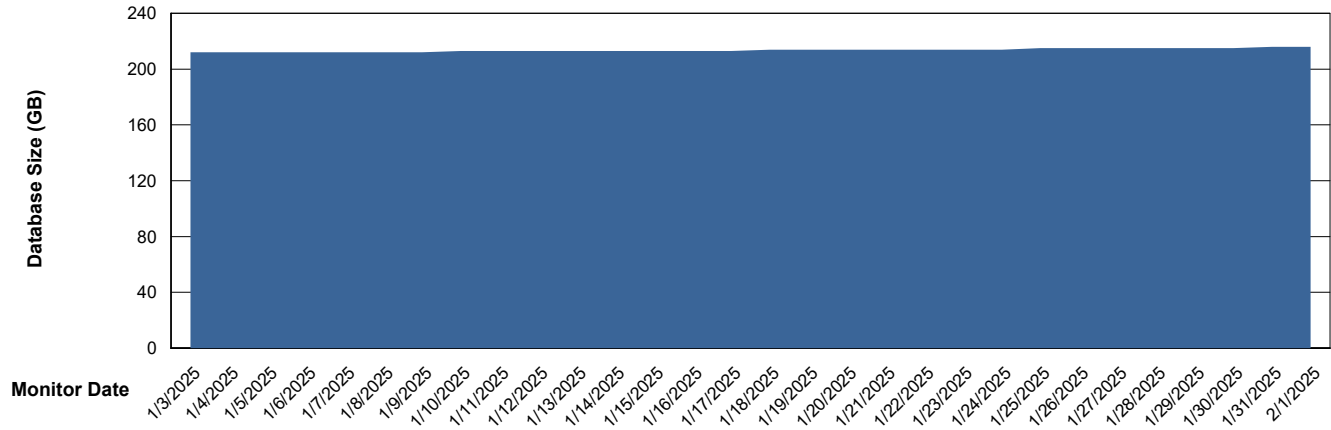

Weekly SLA Customer Report

Customer ELI_Production
Database ID 62

Database Performance ELI_PRD_FRASINTQUADB01_HSBABS1

DB Processes Max 1,000

Weekly SLA Customer Report

Customer ELI_Production
Database ID 62

DATABASE SIZE ELI_PRD_FRASEQXPRDDB04-BI_ABS1

Database growth over last month

DATABASE SIZE ELI_PRD_FRASINTPRDDB01_ABS1

Database growth over last month

Weekly SLA Customer Report

Customer ELI_Production
 Database ID 62