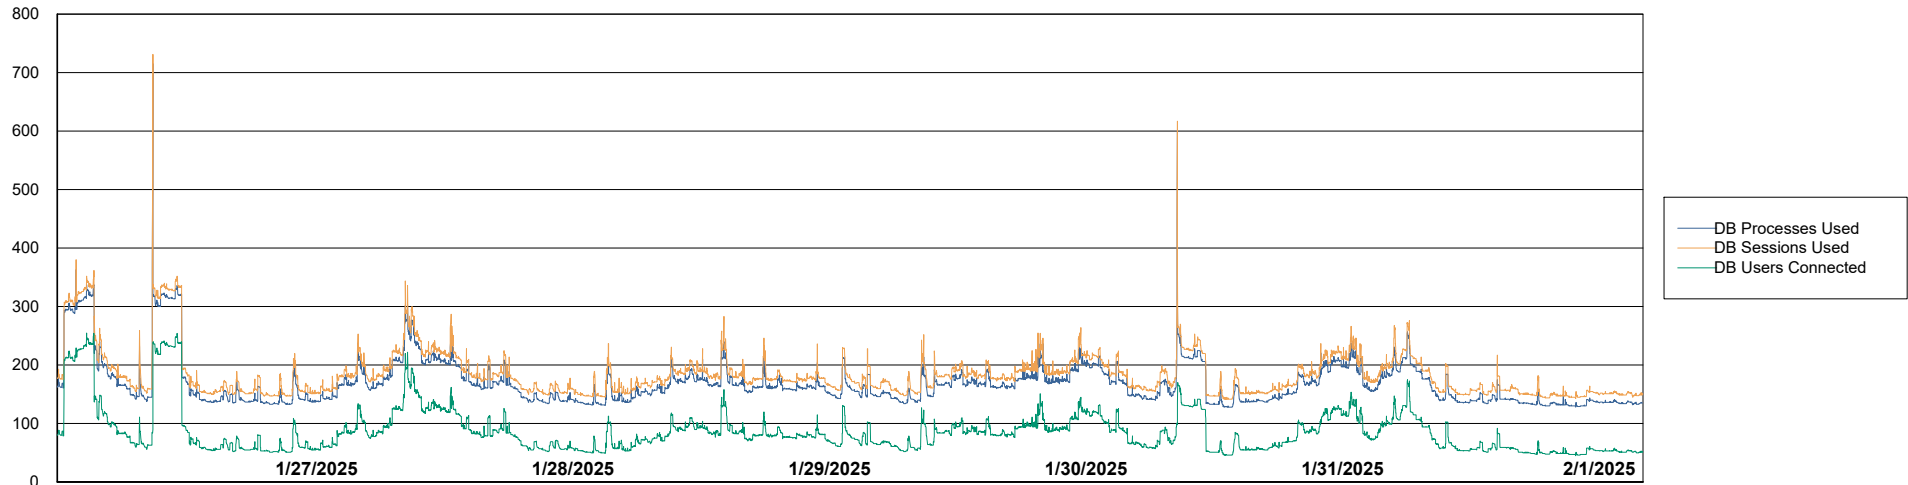

Weekly SLA Customer Report

Customer ELI_Production
Database ID 62

Database Performance ELI_PRD_FRASEQXPRDDB04-BI_ABS1

Weekly SLA Customer Report

Customer ELI_Production
Database ID 62

Database Performance ELI_PRD_FRASINTPRDDB01_ABS1