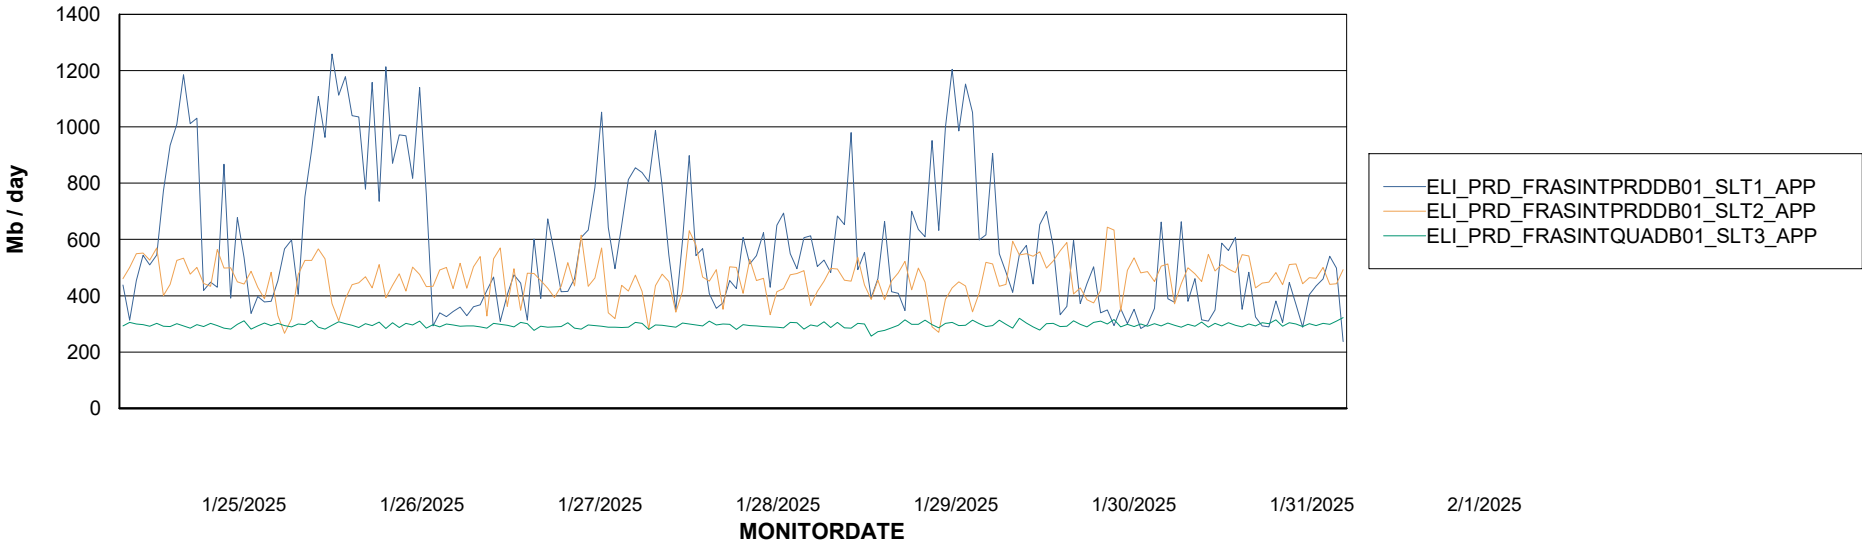

ABSSolute Application Server Services

Avg memory used per ABS Server Service