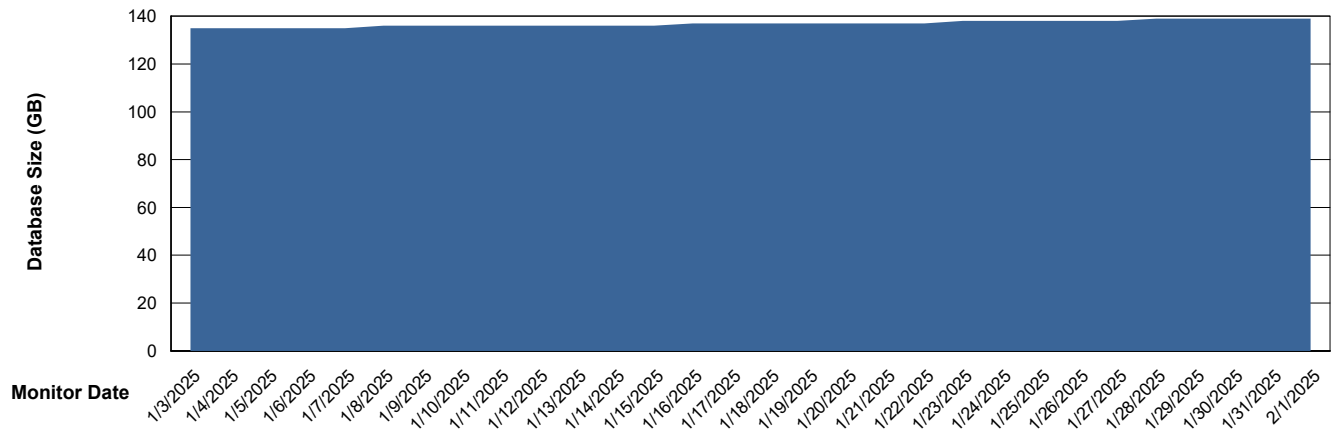

Weekly SLA Customer Report

Customer ELI_Production
Database ID 62

Database Performance ELI_PRD_FRASINTQUADB01_HSBABS1

DB Processes Max 1,000

Weekly SLA Customer Report

Customer ELI_Production
Database ID 62

DATABASE SIZE ELI_PRD_FRASEQXPRDDB04-BI_ABS1

Database growth over last month

DATABASE SIZE ELI_PRD_FRASINTPRDDB01_ABS1

Database growth over last month

Weekly SLA Customer Report

Customer ELI_Production
 Database ID 62