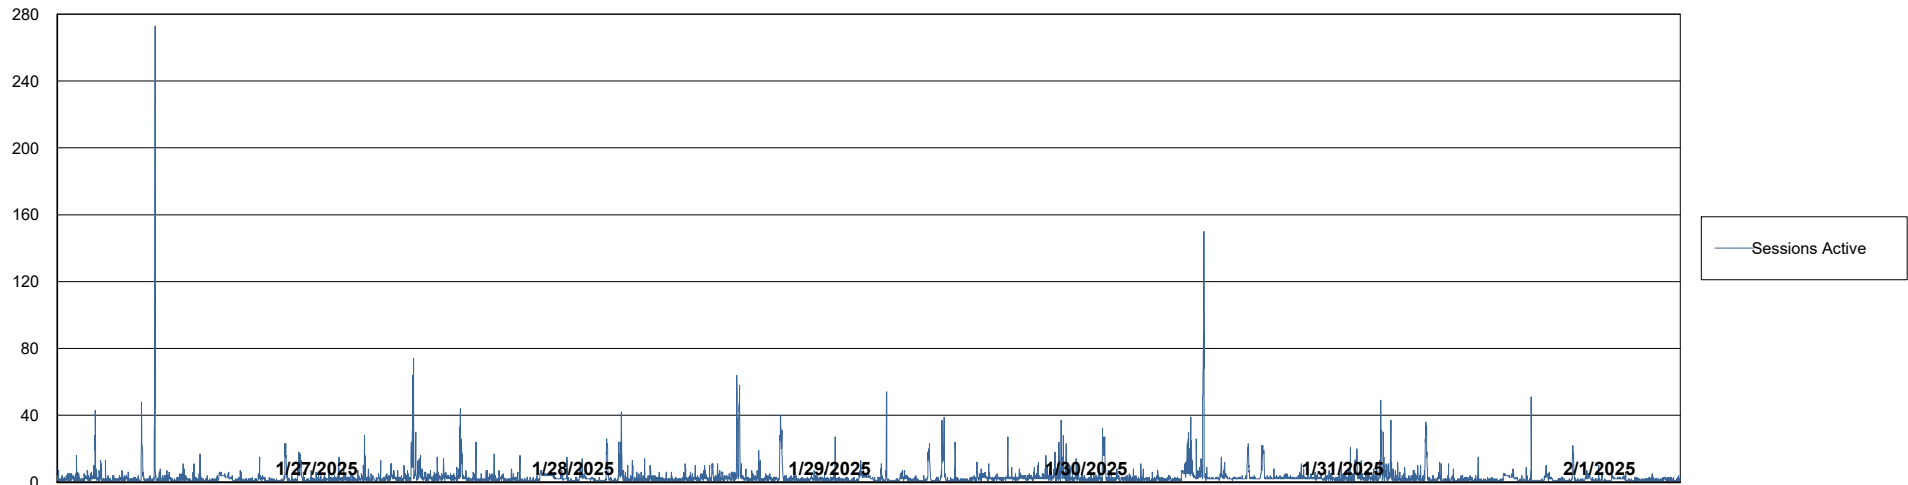

Weekly SLA Customer Report

Customer ELI_Production
Database ID 62

Database Performance ELI_PRD_FRASEQXPRDDB04-BI_ABS1

Weekly SLA Customer Report

Customer ELI_Production
Database ID 62

Database Performance ELI_PRD_FRASINTPRDDB01_ABS1