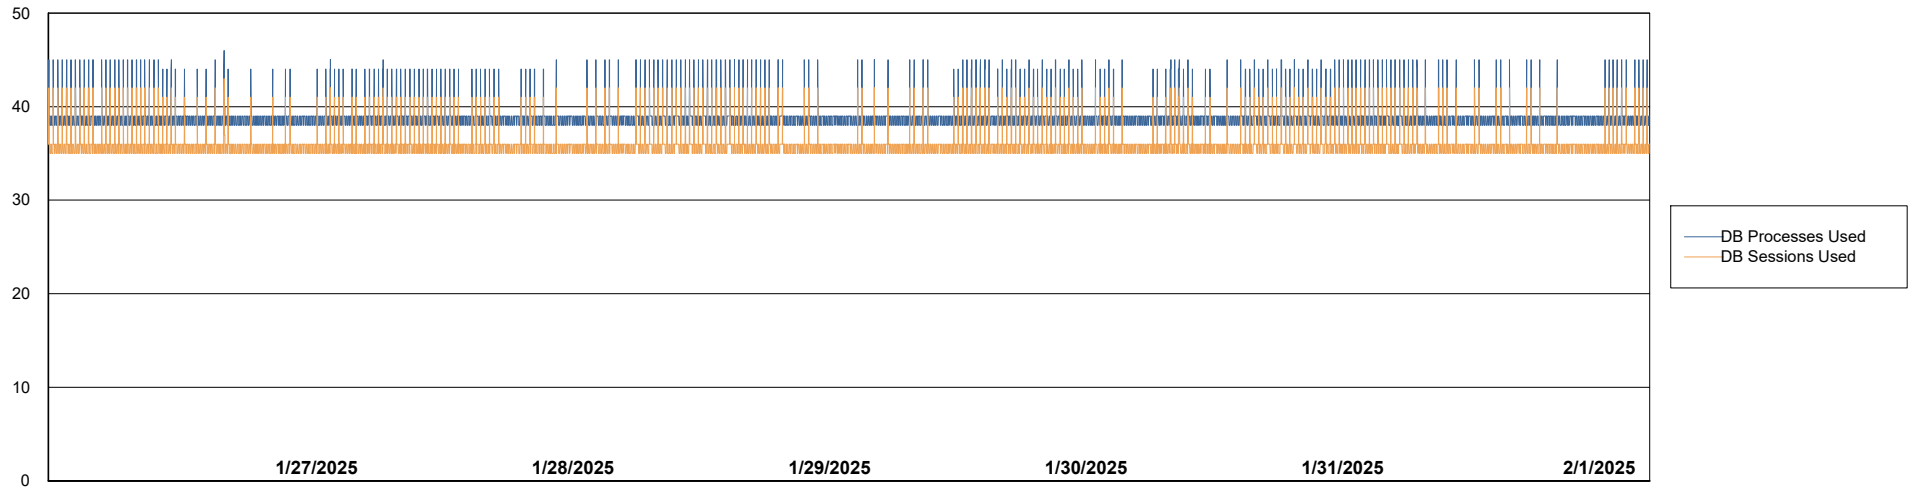

Database Performance ELI_PRD_FRASINTQUADB01_HSBABS1

DB Processes Max 1,000