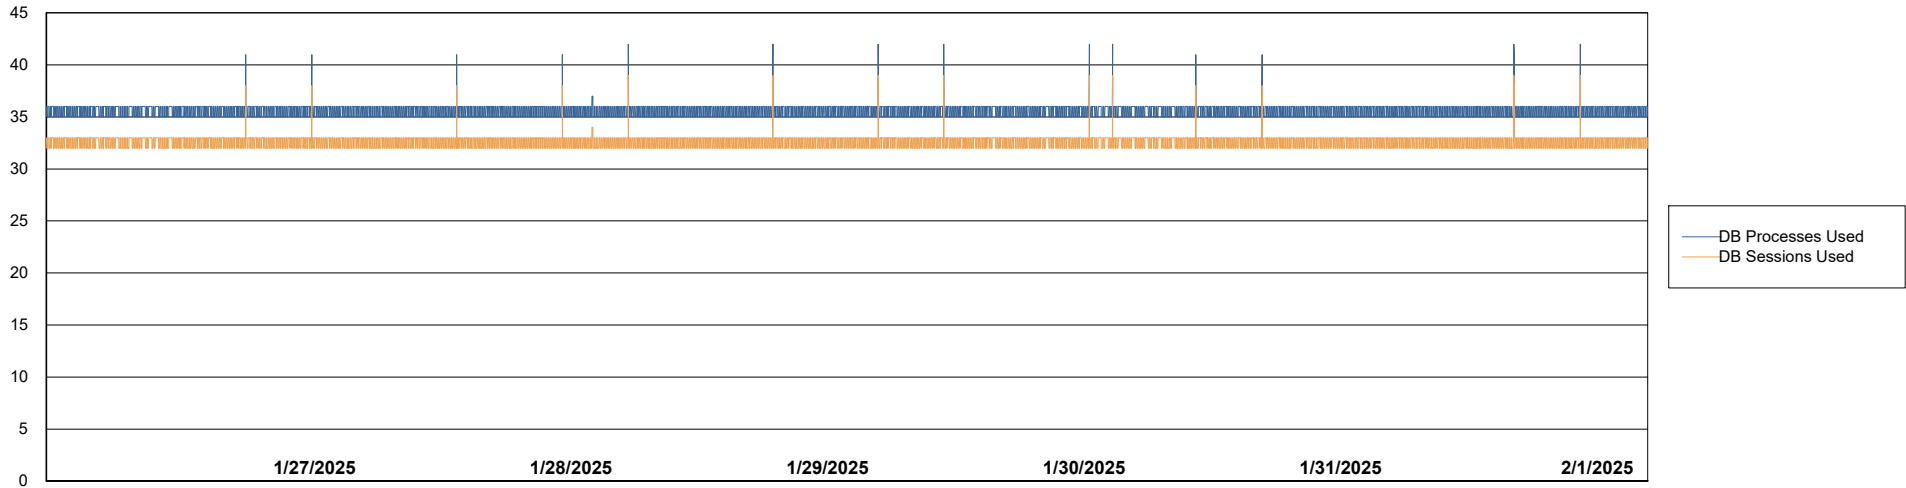

Database Performance ECL_PRD_ECLABS-TEST_HSBABS1

DB Processes Max 1,000