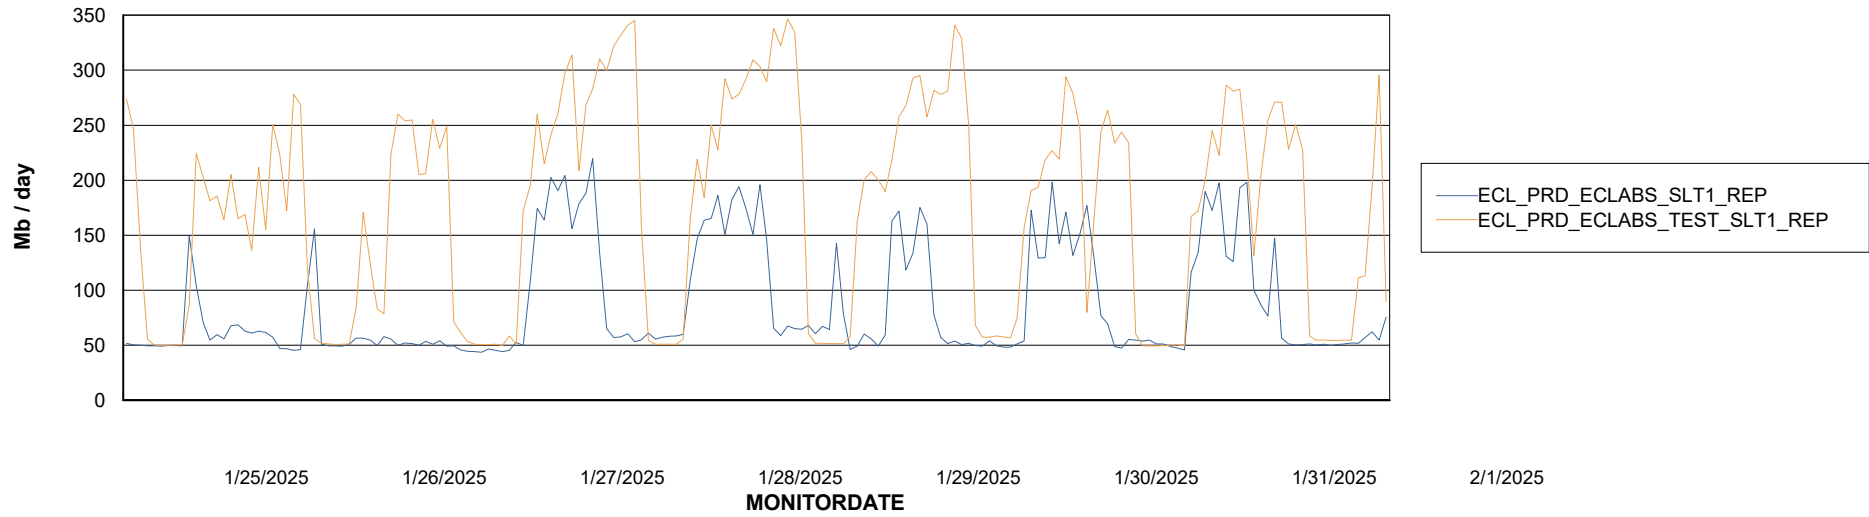

ABSSolute Application ReportServer Services

Avg memory used per ReportServer Service