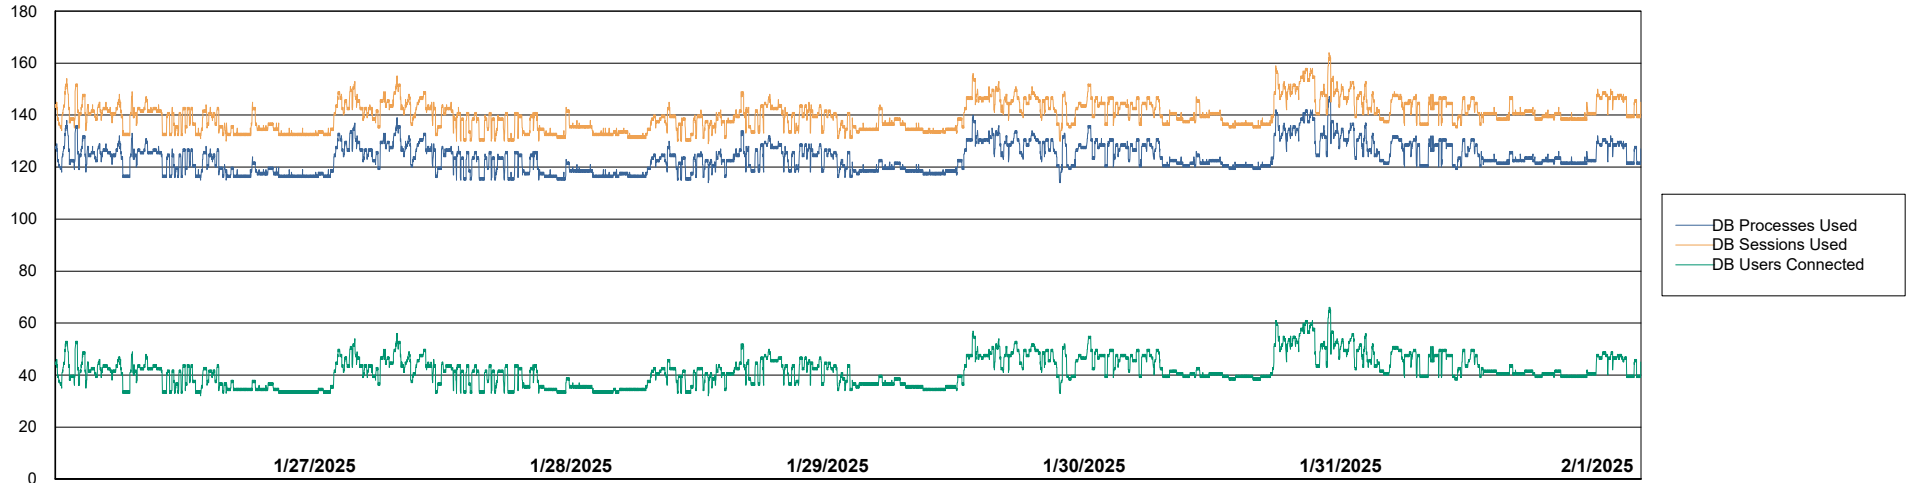

Weekly SLA Customer Report

Customer ECL_Production
Database ID 156

Database Performance ECL_PRD_ECLABS_ABS1

Weekly SLA Customer Report

Customer ECL_Production
Database ID 156

Database Performance ECL_PRD_ECLABS-TEST_HSBABS1