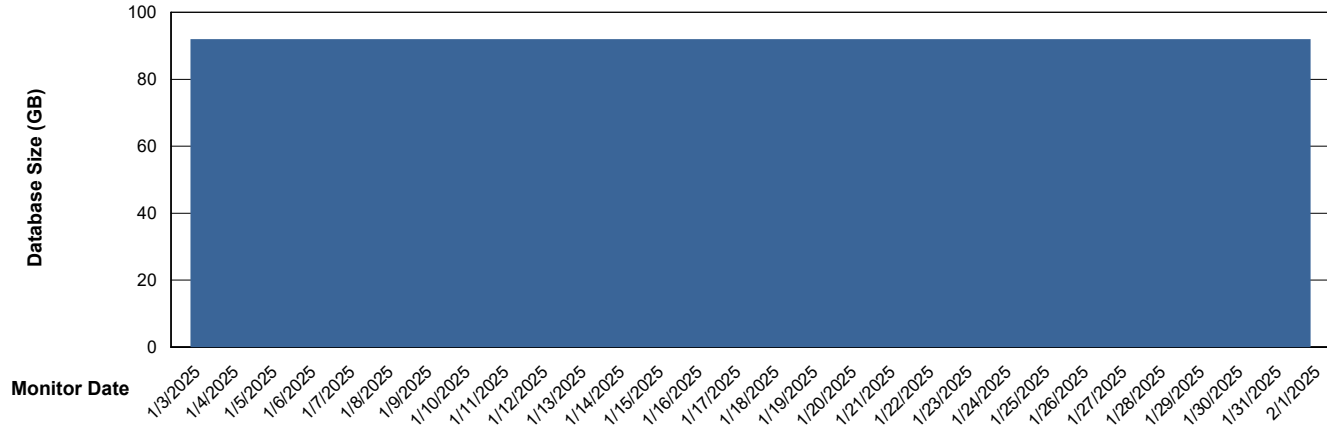

DB Processes Max 1,000

Weekly SLA Customer Report

Customer ECL_Production
 Database ID 156

DATABASE SIZE ECL_PRD_ECLABS_ABS1

Database growth over last month

Database Tablespace ECL_PRD_ECLABS_ABS1

| Date | Tablespace Name | Filesize (Gb) | Usedsize (Gb) | Percentage free |
|-----------|-----------------|---------------|---------------|-----------------|
| 2/1/2025 | ABSDATA | 81 | 66 | 18 |
| | INDX | 10 | 8 | 24 |
| 1/31/2025 | ABSDATA | 81 | 66 | 18 |
| | INDX | 10 | 8 | 24 |
| 1/30/2025 | ABSDATA | 81 | 66 | 18 |
| | INDX | 10 | 8 | 24 |
| 1/29/2025 | ABSDATA | 81 | 66 | 19 |
| | INDX | 10 | 8 | 24 |
| 1/28/2025 | ABSDATA | 81 | 66 | 19 |
| | INDX | 10 | 8 | 24 |
| 1/27/2025 | ABSDATA | 81 | 66 | 19 |
| | INDX | 10 | 8 | 24 |
| 1/26/2025 | ABSDATA | 81 | 66 | 19 |
| | INDX | 10 | 8 | 24 |

Weekly SLA Customer Report

Customer ECL_Production
Database ID 156

ABSSolute Application Server Services

Avg memory used per ABS Server Service

Avg users per day per ABS server

Weekly SLA Customer Report

Customer ECL_Production
Database ID 156