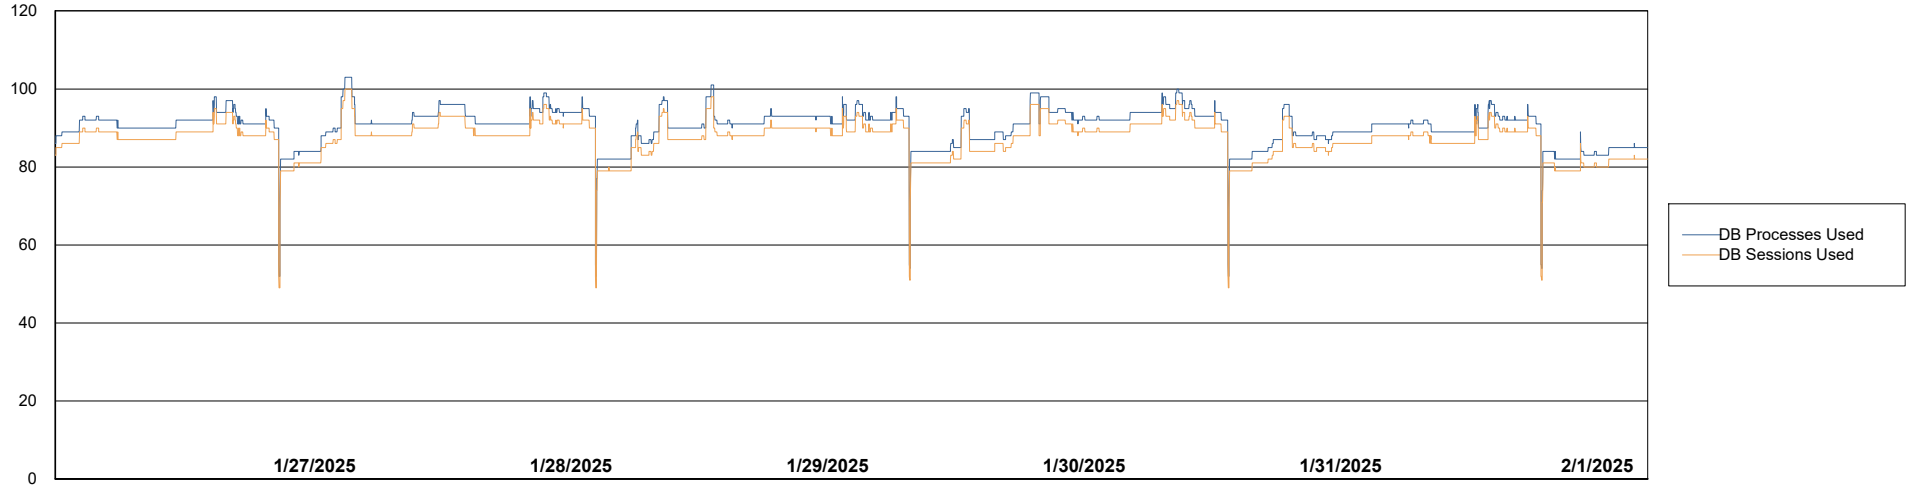

Database Performance DFD_PRD_S-S-ORACLE01-F_ABS1

DB Processes Max 4
DB Sessions Max 600