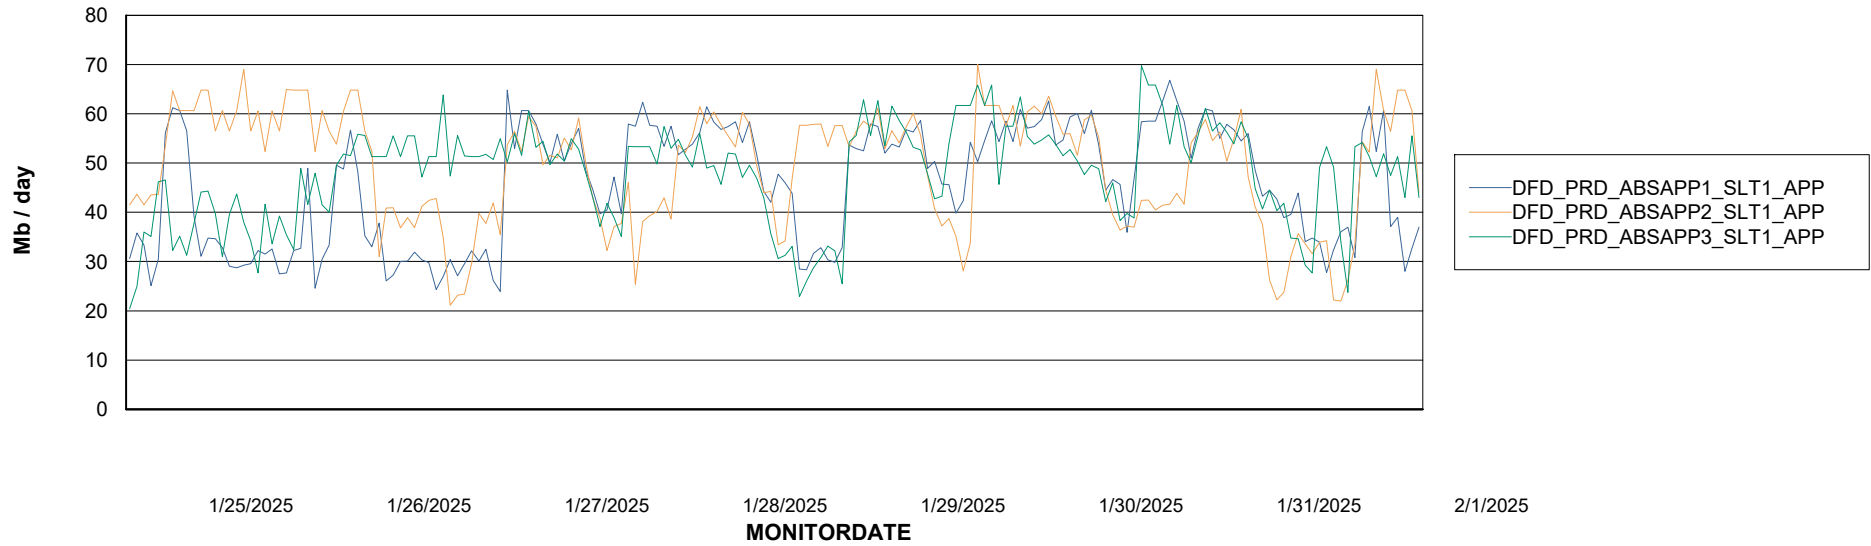

ABSSolute Application Server Services

Avg memory used per ABS Server Service