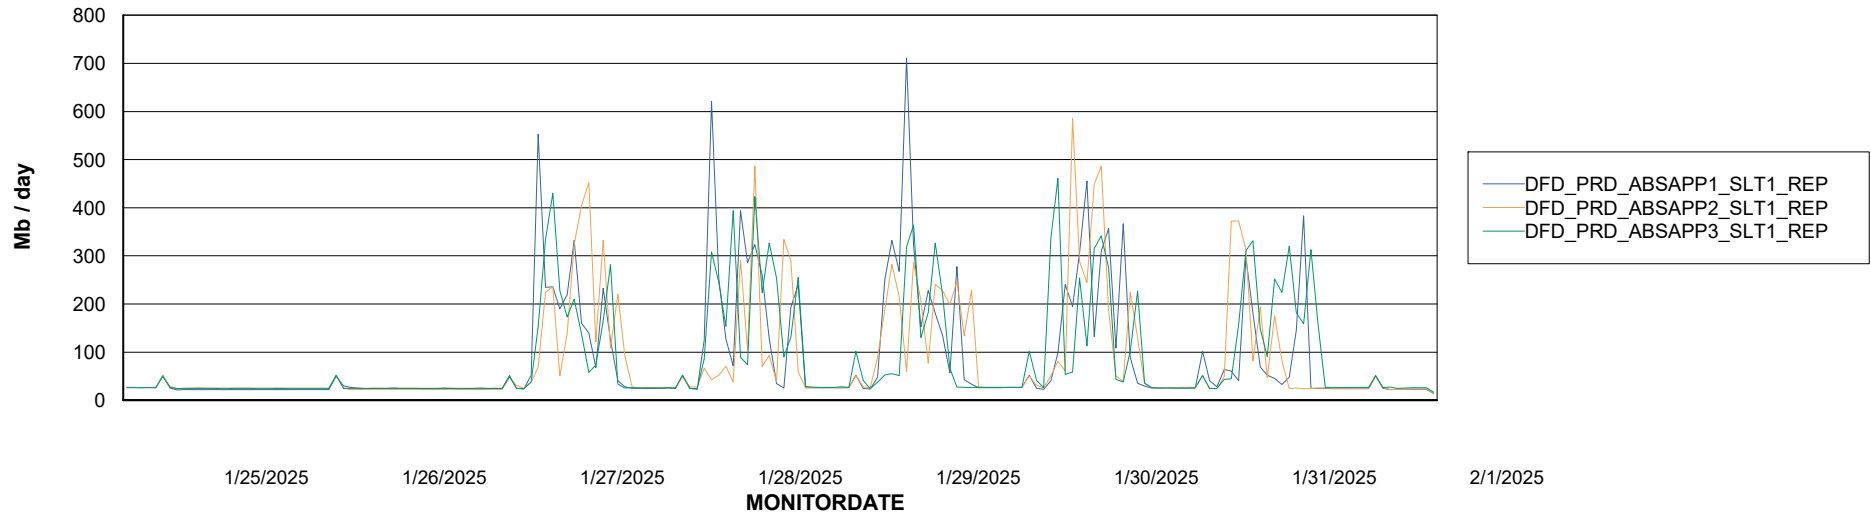

ABSSolute Application ReportServer Services

Avg memory used per ReportServer Service