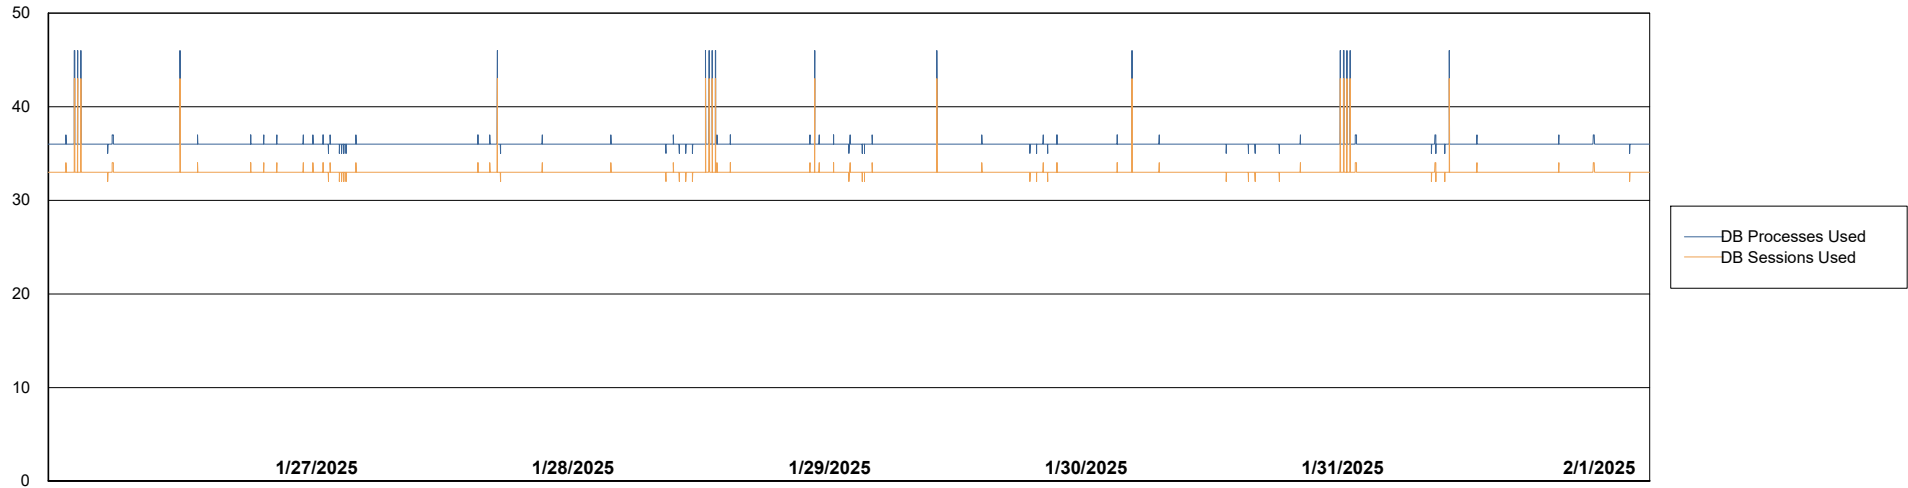

Database Performance CUS_PRD_ABSDB2_HSBABS1

DB Processes Max 1,000