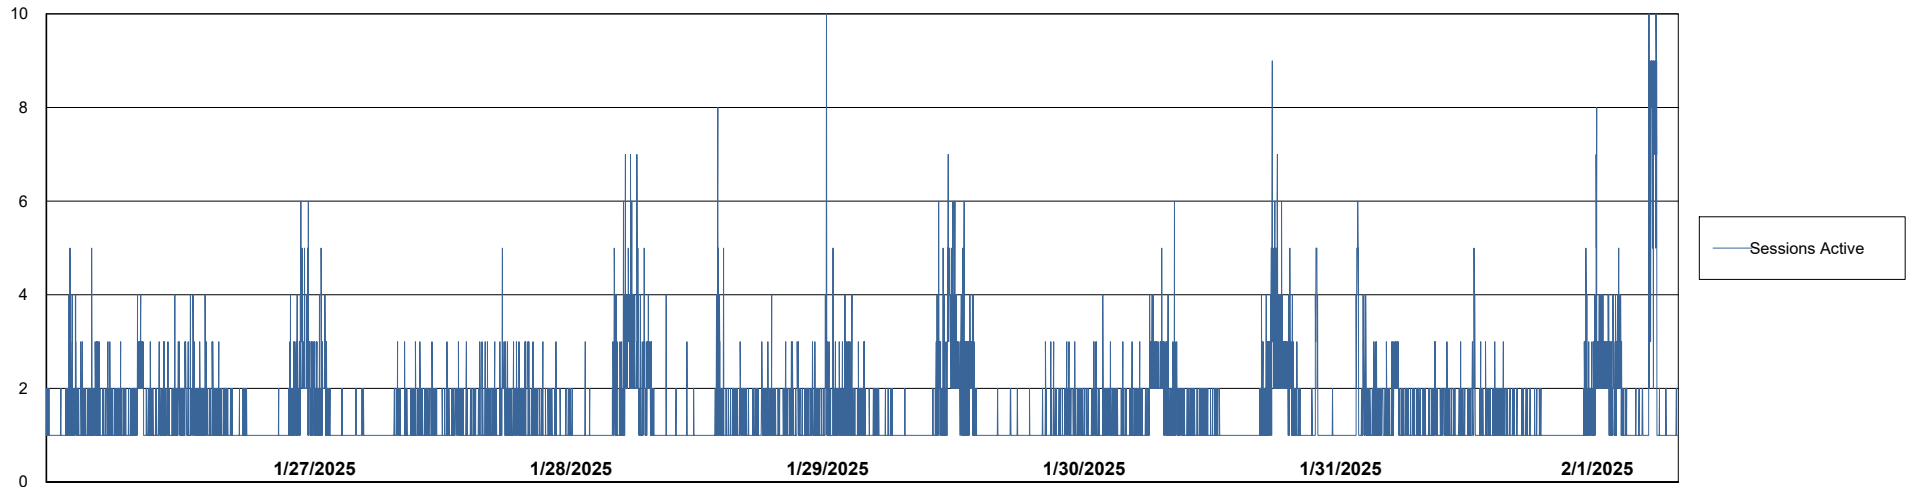

Database Performance CUS_PRD_ABSDB1_ABS1