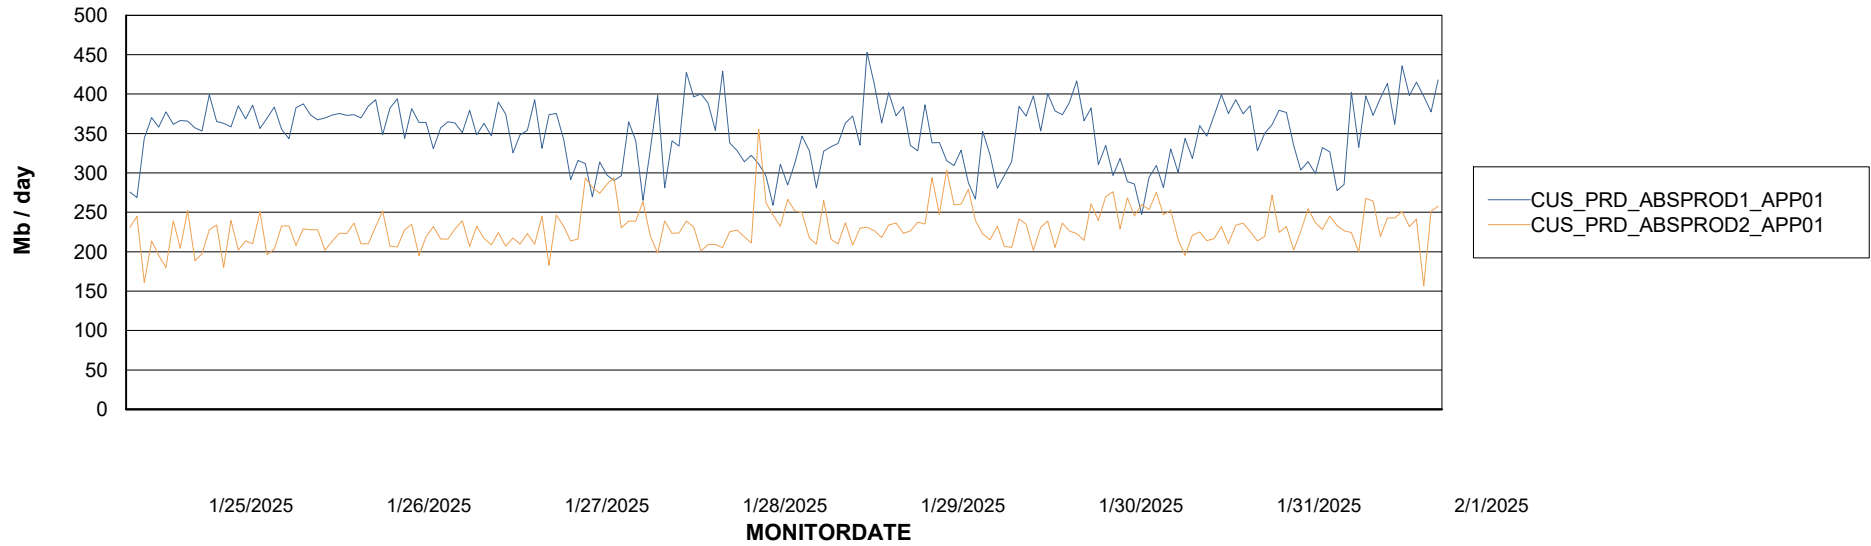

ABSSolute Application Server Services

Avg memory used per ABS Server Service