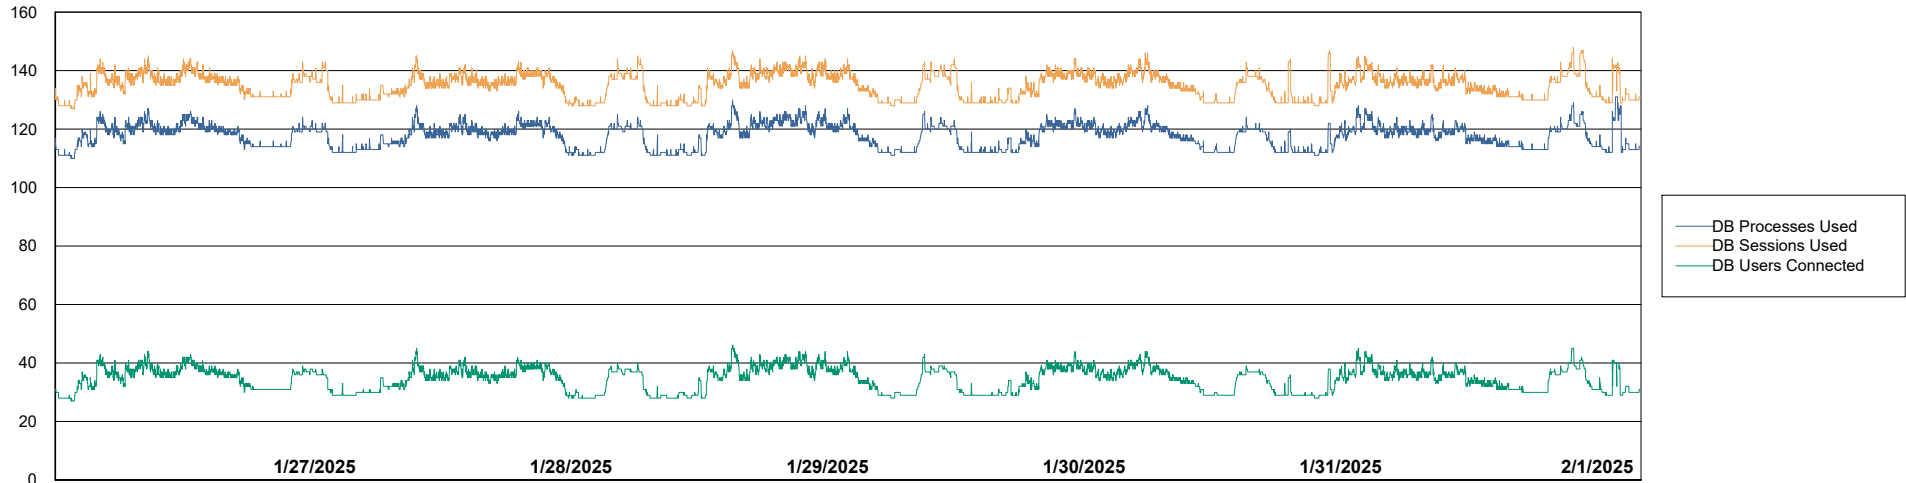

Database Performance CUS_PRD_ABSDB1_ABS1