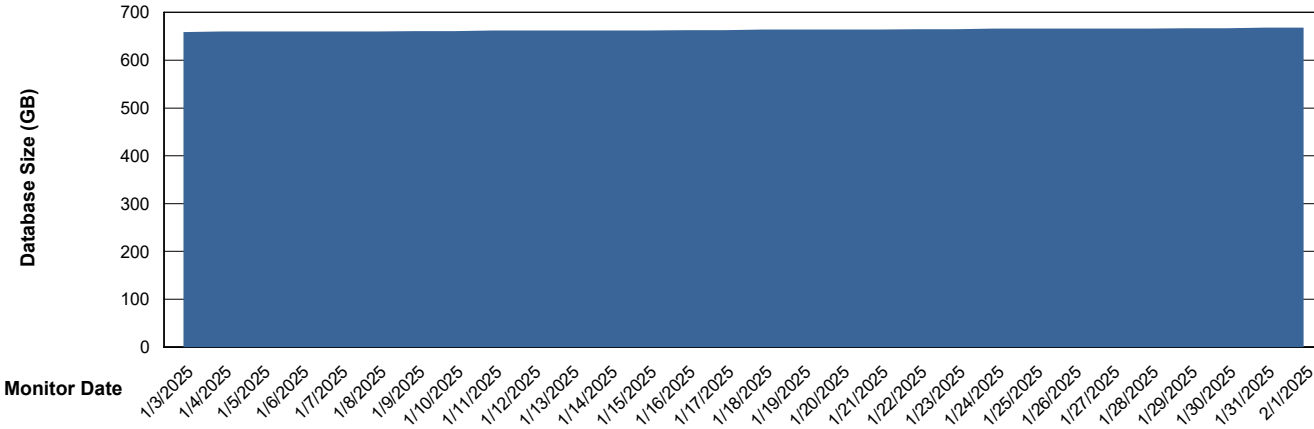

DB Processes Max 1,000

Weekly SLA Customer Report

Customer CUS_Production (24/7)
 Database ID 131

DATABASE SIZE CUS_PRD_ABSDB1_ABS1

Database growth over last month

Database Tablespace CUS_PRD_ABSDB1_ABS1

Date	Tablespace Name	Filesize (Gb)	Usedsize (Gb)	Percentage free
2/1/2025	ABSDATA	298	246	18
	INDX	480	406	15
1/31/2025	ABSDATA	298	246	18
	INDX	480	406	15
1/30/2025	ABSDATA	298	246	18
	INDX	480	406	15
1/29/2025	ABSDATA	298	245	18
	INDX	480	406	15
1/28/2025	ABSDATA	298	245	18
	INDX	480	405	16
1/27/2025	ABSDATA	298	245	18
	INDX	480	405	16
1/26/2025	ABSDATA	298	245	18
	INDX	480	405	16

Weekly SLA Customer Report

Customer CUS_Production (24/7)
Database ID 131

Standby Database Health CUS_Production (24/7)

Recovery lag for last 7 days

Weekly SLA Customer Report

Customer CUS_Production (24/7)
Database ID 131