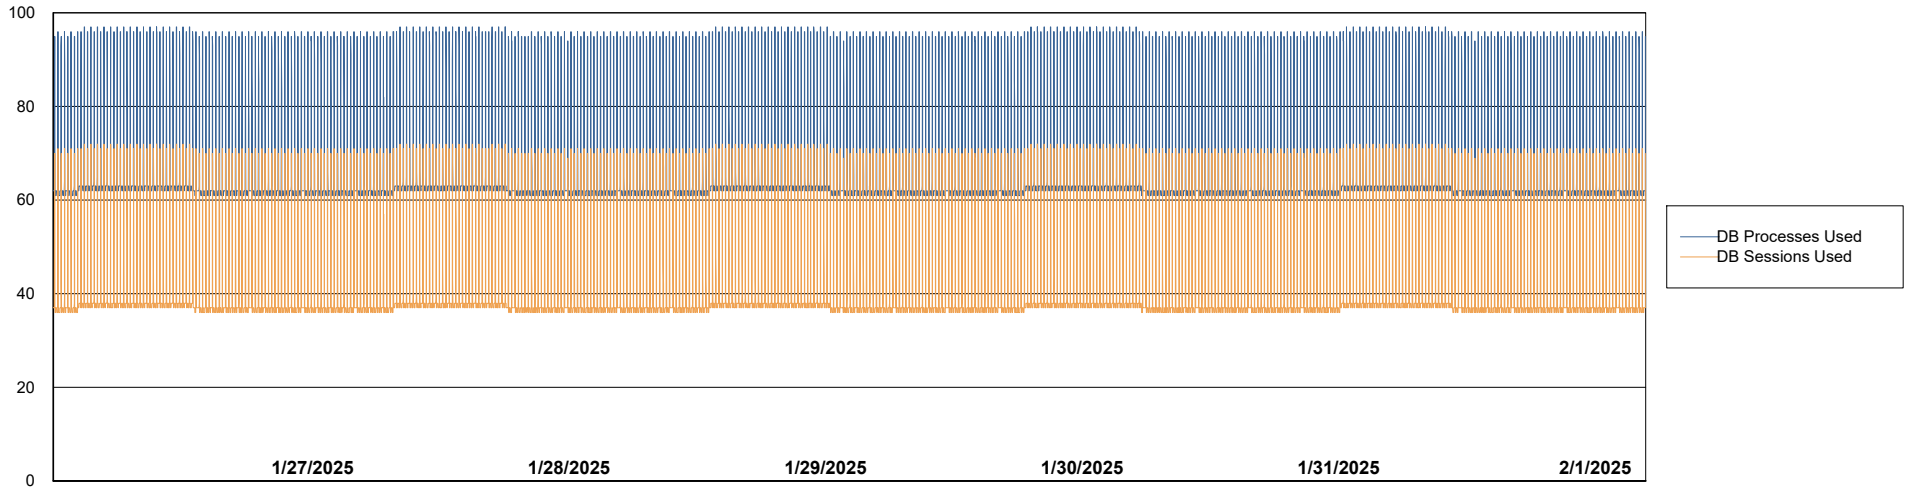

Database Performance CLO_PRD_CLO-ORA02_HSBABS1

DB Processes Max 1,000