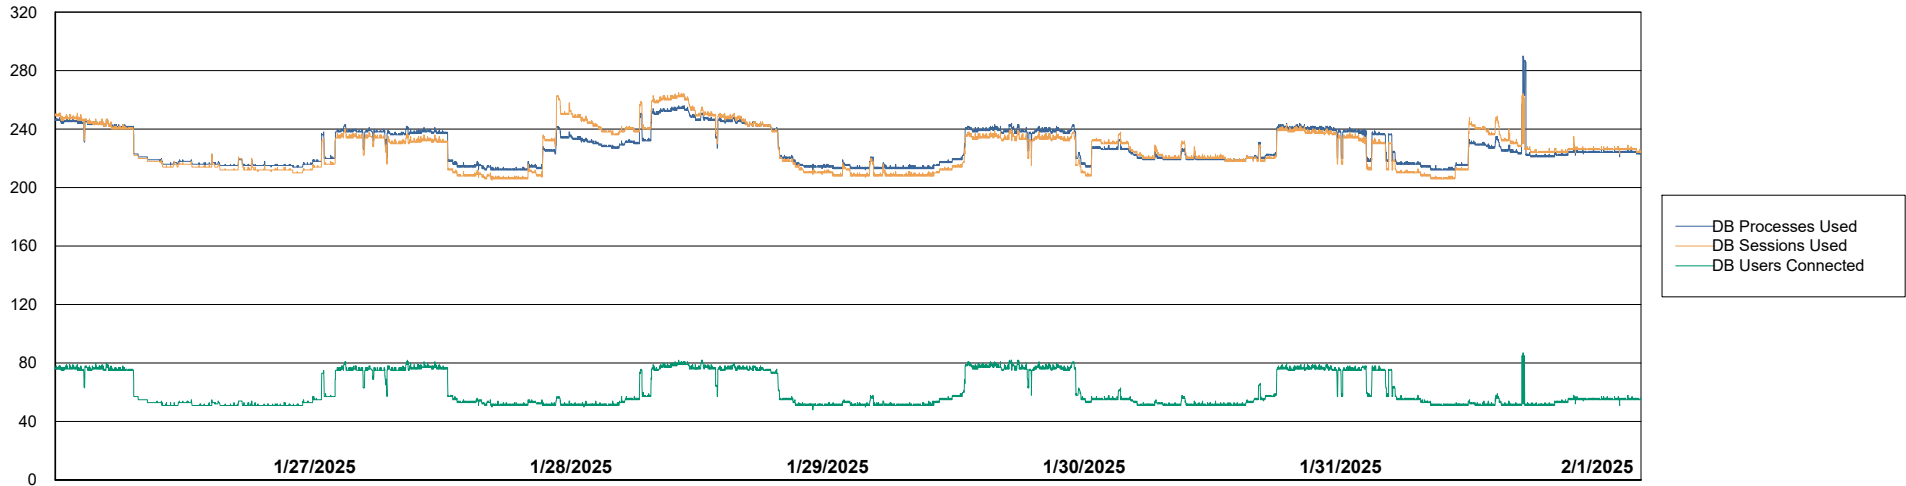

Database Performance CLO_PRD_CLO-ORA01_ABS1