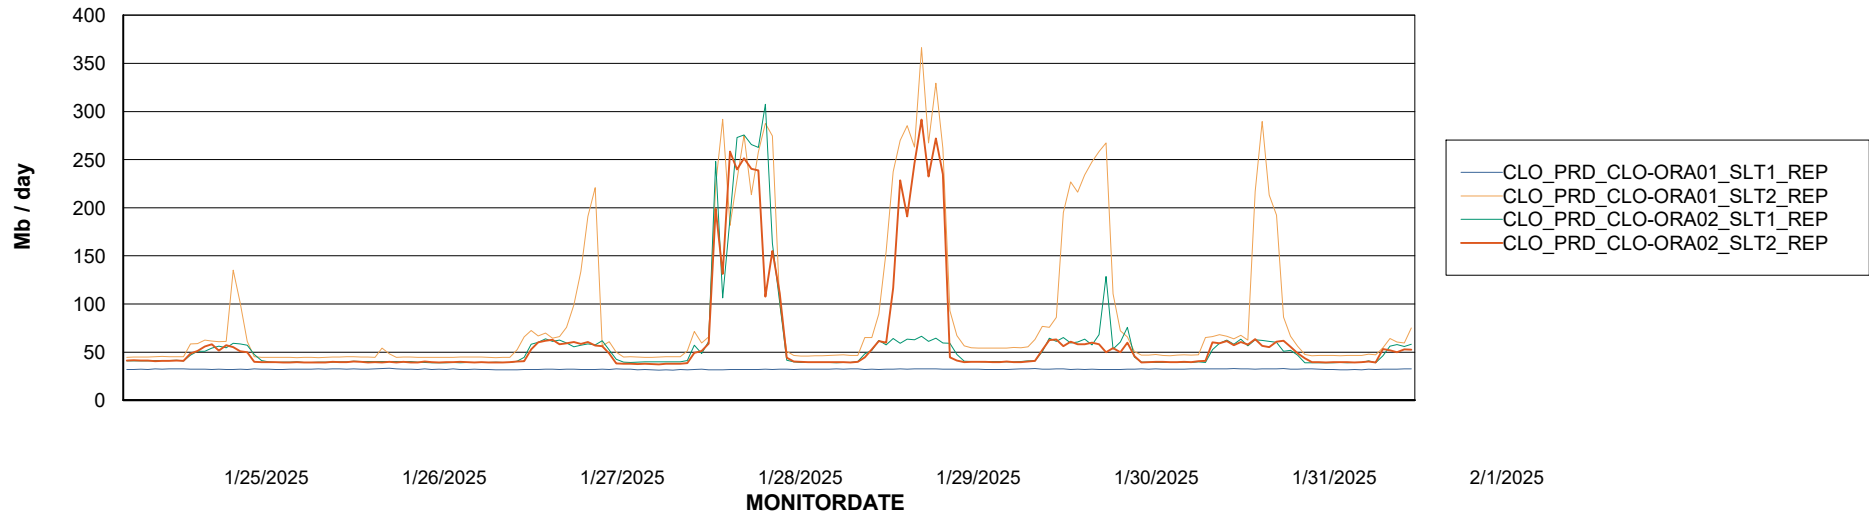

Avg memory used per ABS Server Service

Avg users per day per ABS server

Weekly SLA Customer Report

Customer CLO Production
Database ID 38

ABSSolute Application ReportServer Services

Avg memory used per ReportServer Service