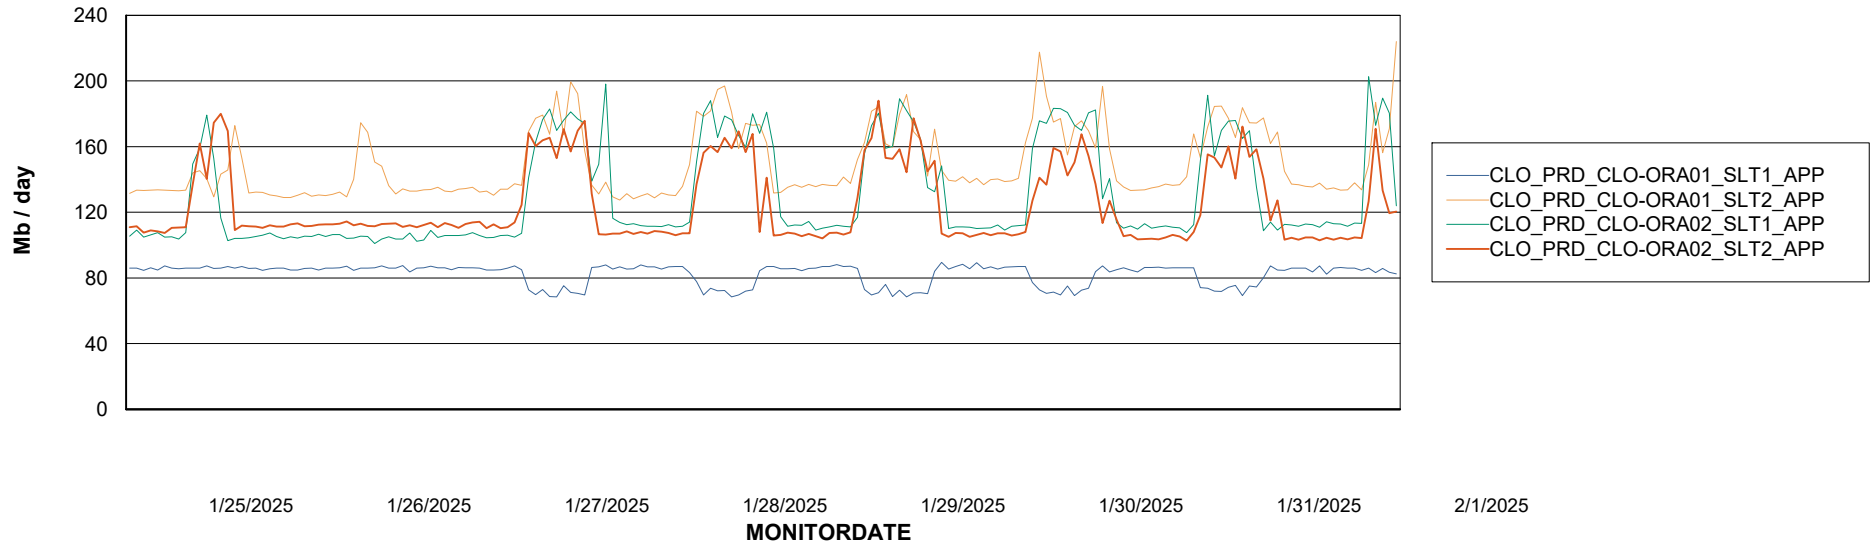

ABSSolute Application Server Services

Avg memory used per ABS Server Service