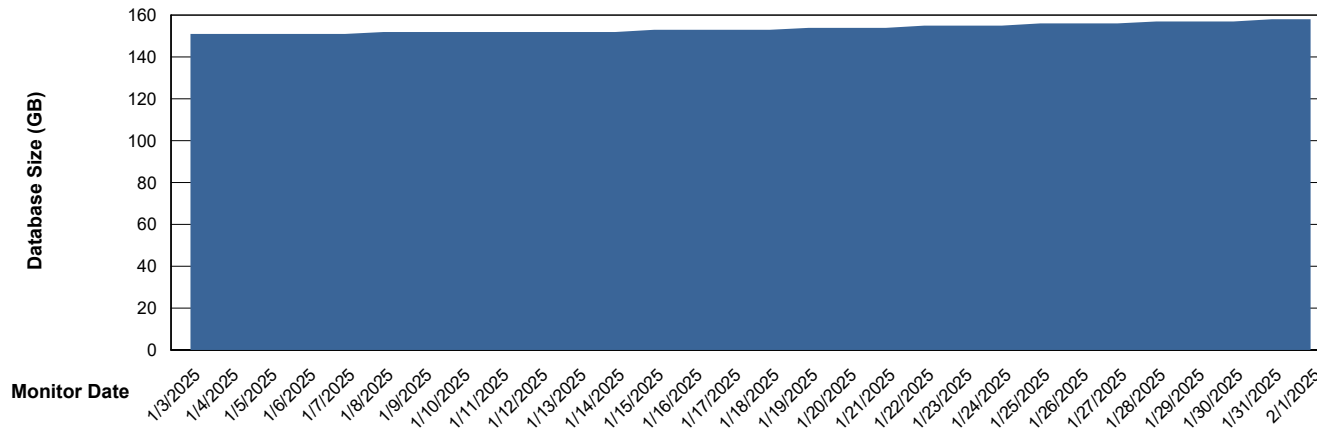

Customer CLB OCI AMS Production
Database ID 196

DATABASE SIZE CLB-BI2-AMS_ABS1_DB_FL

Database growth over last month

DATABASE SIZE CLB-BI-AMS_ABS1_DB

Database growth over last month

Weekly SLA Customer Report

Customer CLB OCI AMS Production
Database ID 196

DATABASE SIZE CLB-DBS1-AMS_PROD_ABS1

Database growth over last month

Weekly SLA Customer Report

Customer CLB OCI AMS Production
 Database ID 196

Database Tablespace CLB-BI-AMS_ABS1_DB