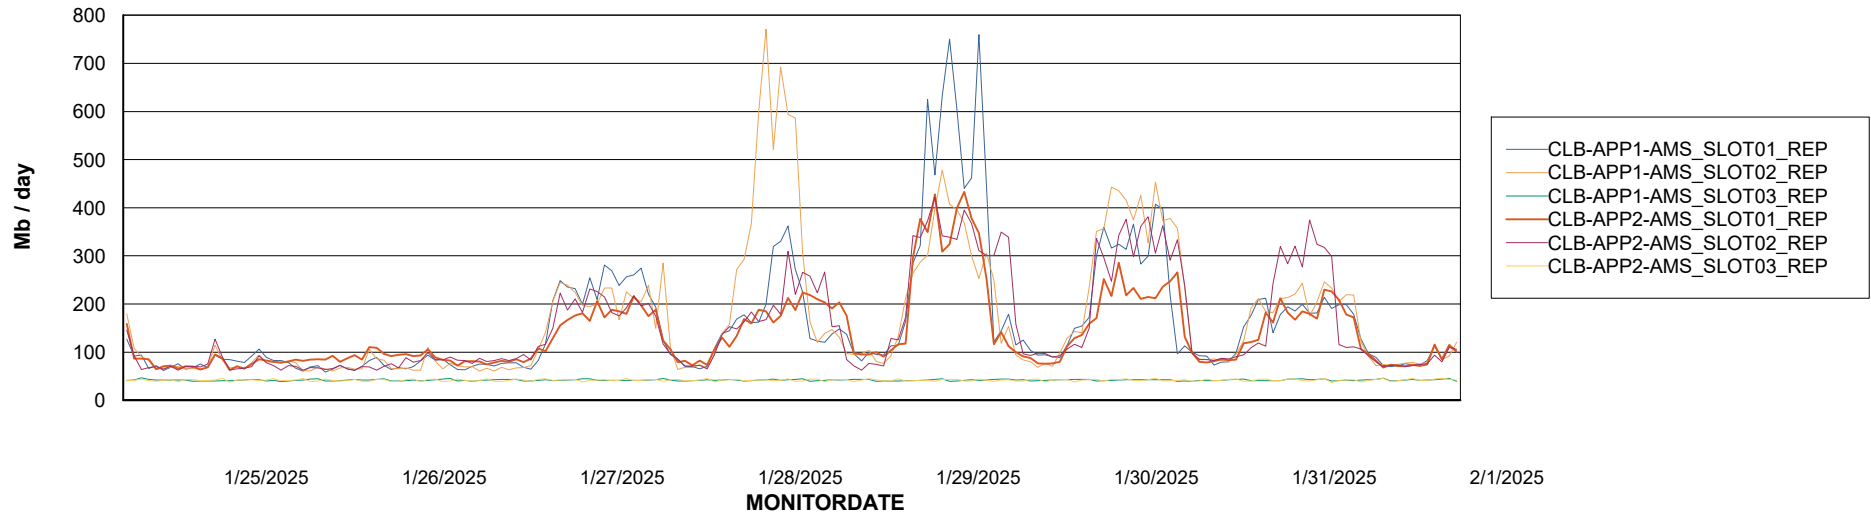

Avg memory used per ABS Server Service

Avg users per day per ABS server

Weekly SLA Customer Report

Customer CLB OCI AMS Production
Database ID 196

ABSSolute Application ReportServer Services

Avg memory used per ReportServer Service