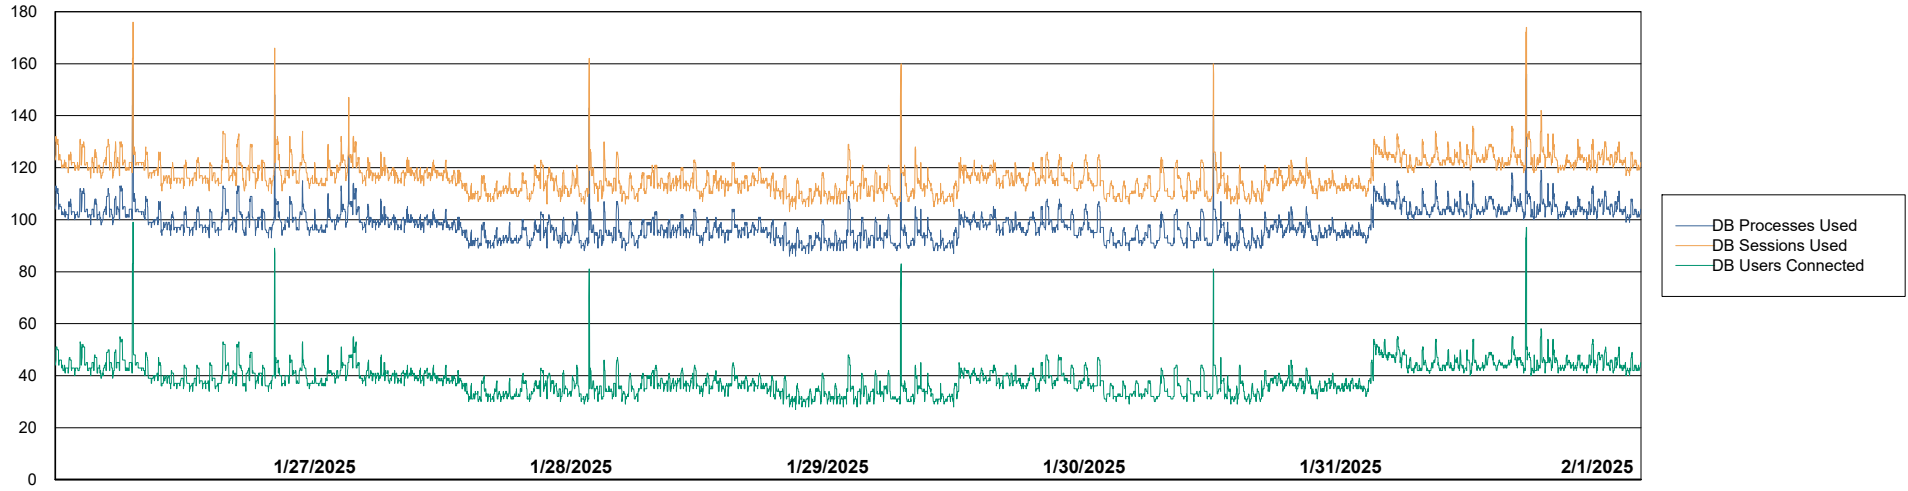

Database Performance: CLB-BI-AMS_ABS1_DB