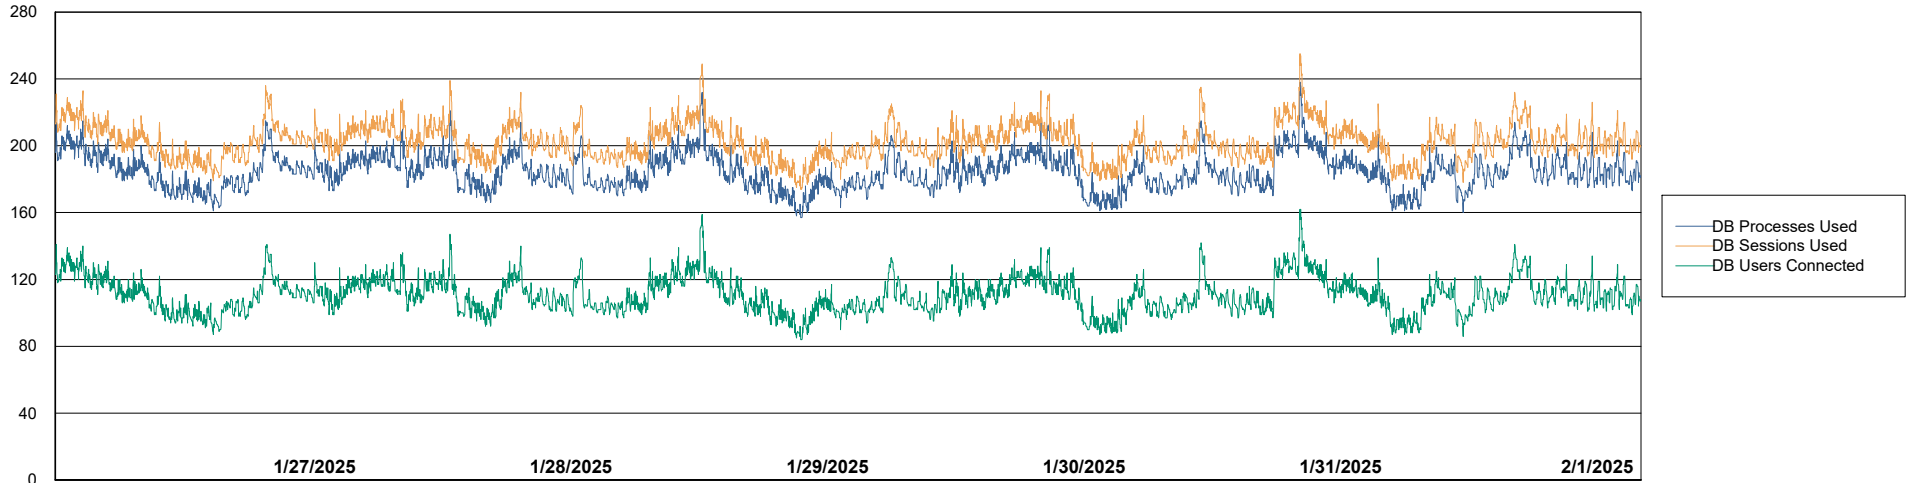

Weekly SLA Customer Report

Customer: CLB OCI AMS Production
Database ID: 196

Database Performance: CLB-BI-AMS_ABS1_DB

Weekly SLA Customer Report

Customer CLB OCI AMS Production
Database ID 196

Database Performance CLB-DBS1-AMS_PROD_ABS1