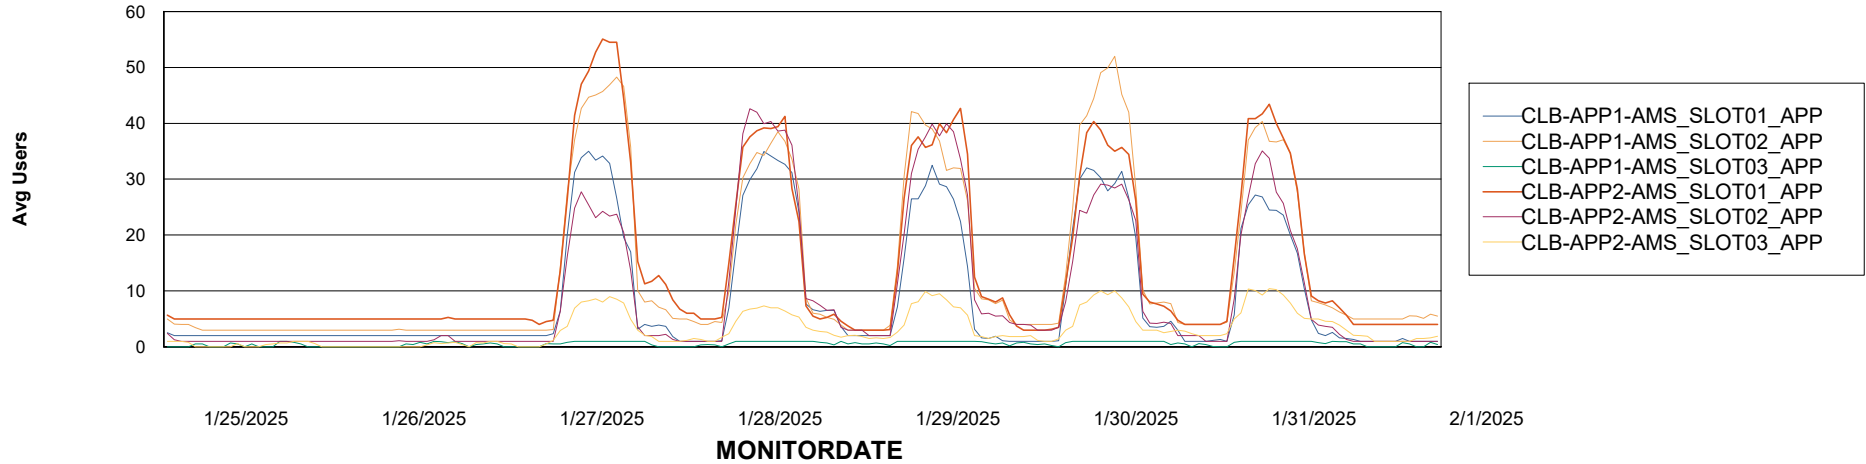

Avg users per day per ABS server