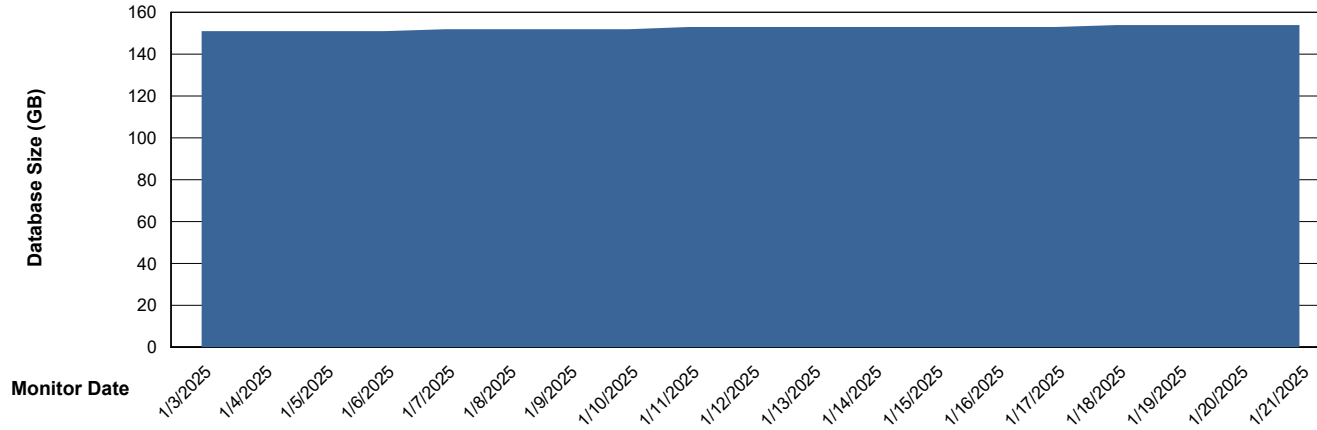

DATABASE SIZE   CLB-BI2-AMS_ABS1_DB_FL

Database growth over last month