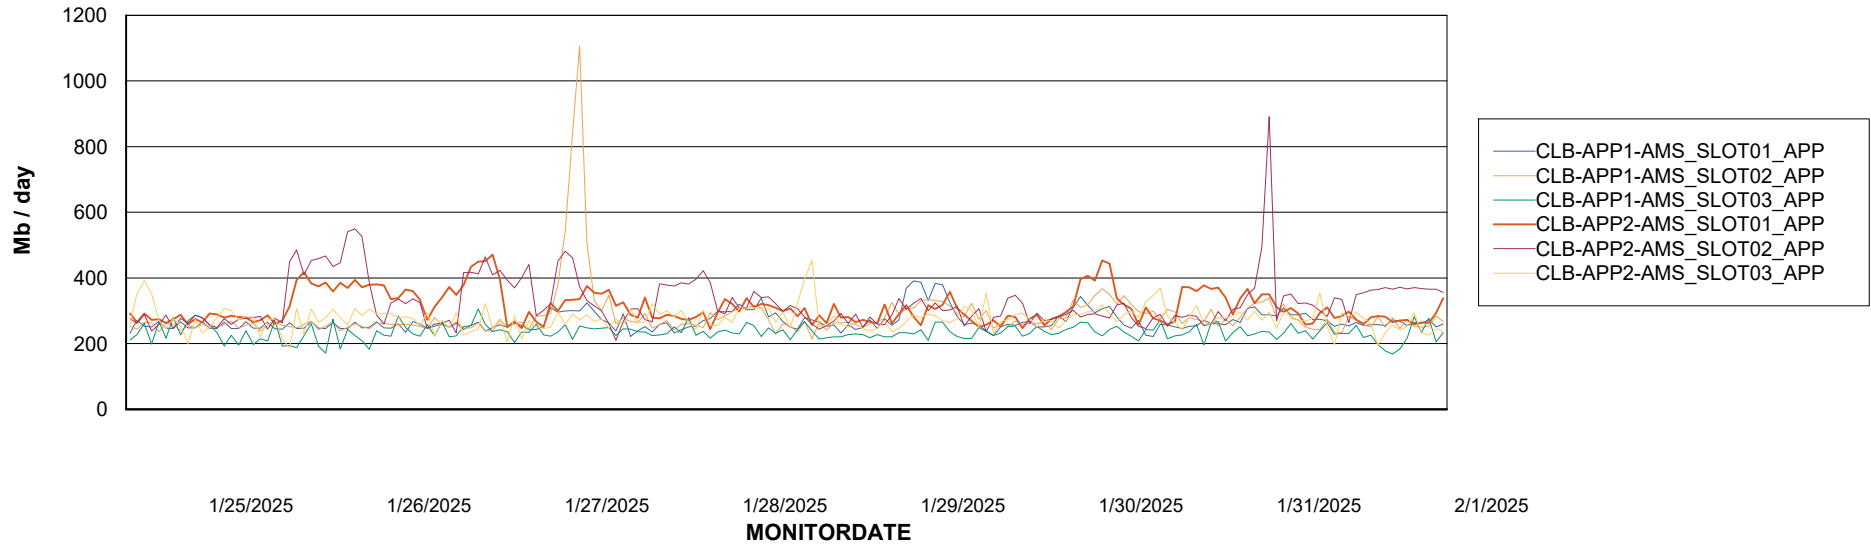

ABSSolute Application Server Services

Avg memory used per ABS Server Service