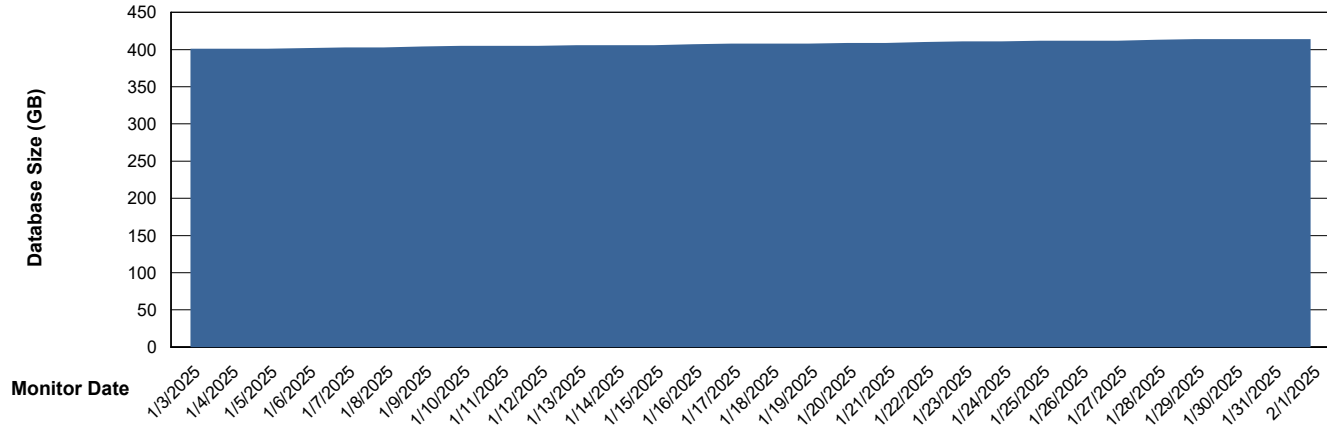

Customer CLB OCI AMS Production
Database ID 196

DATABASE SIZE CLB-BI2-AMS_ABS1_DB_FL

Database growth over last month

DATABASE SIZE CLB-BI-AMS_ABS1_DB

Database growth over last month

Weekly SLA Customer Report

Customer CLB OCI AMS Production
Database ID 196

DATABASE SIZE CLB-DBS1-AMS_PROD_ABS1

Database growth over last month

Weekly SLA Customer Report

Customer CLB OCI AMS Production
 Database ID 196

Database Tablespace CLB-BI-AMS_ABS1_DB