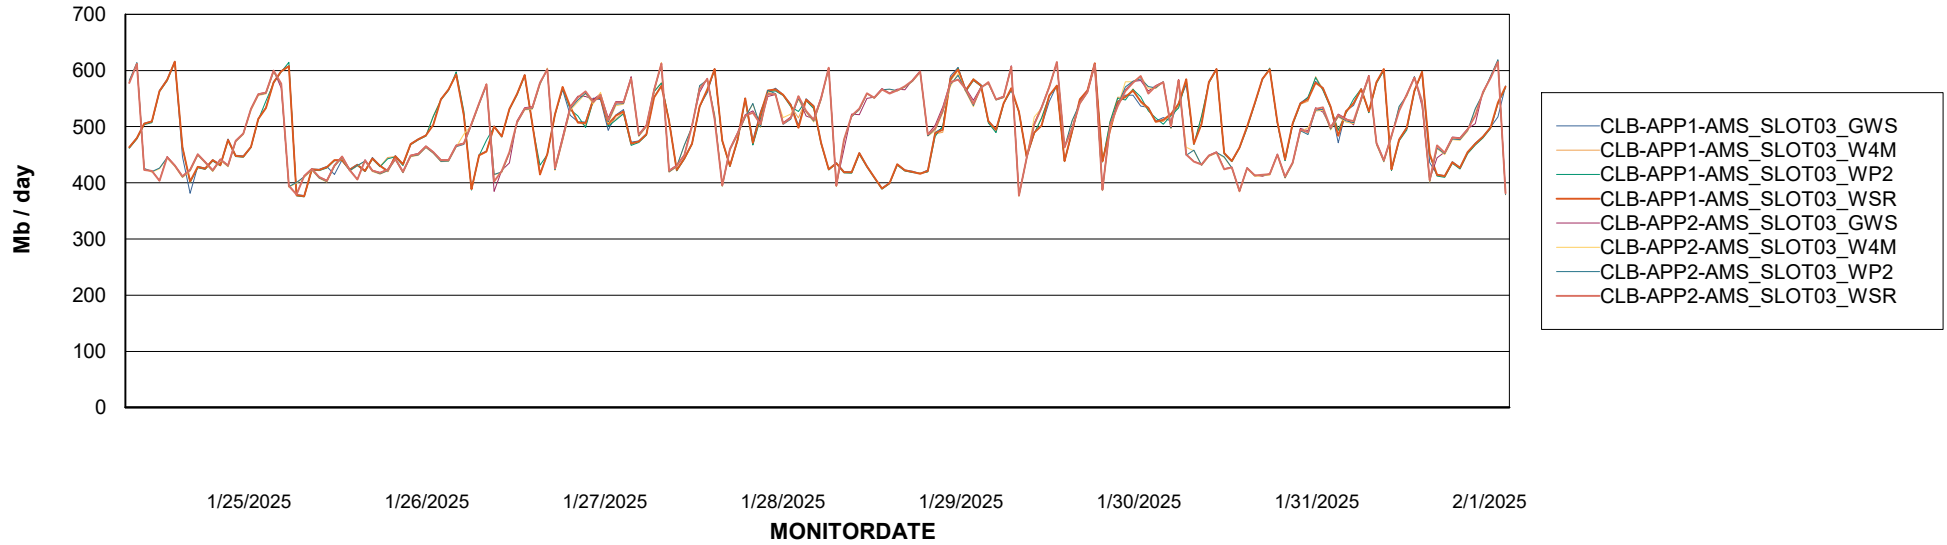

ABSSolute Web Component Services

Avg memory used per ABS Web component