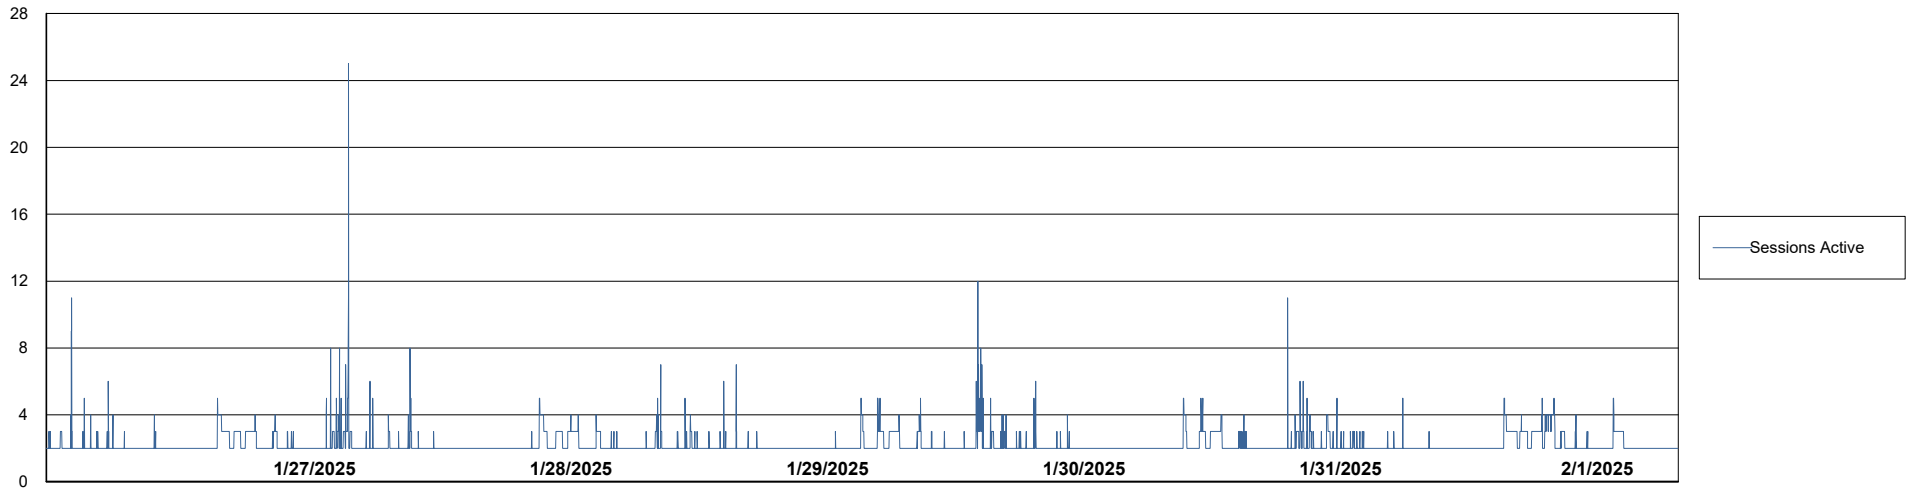

Database Performance: CLB-BI-AMS_ABS1_DB