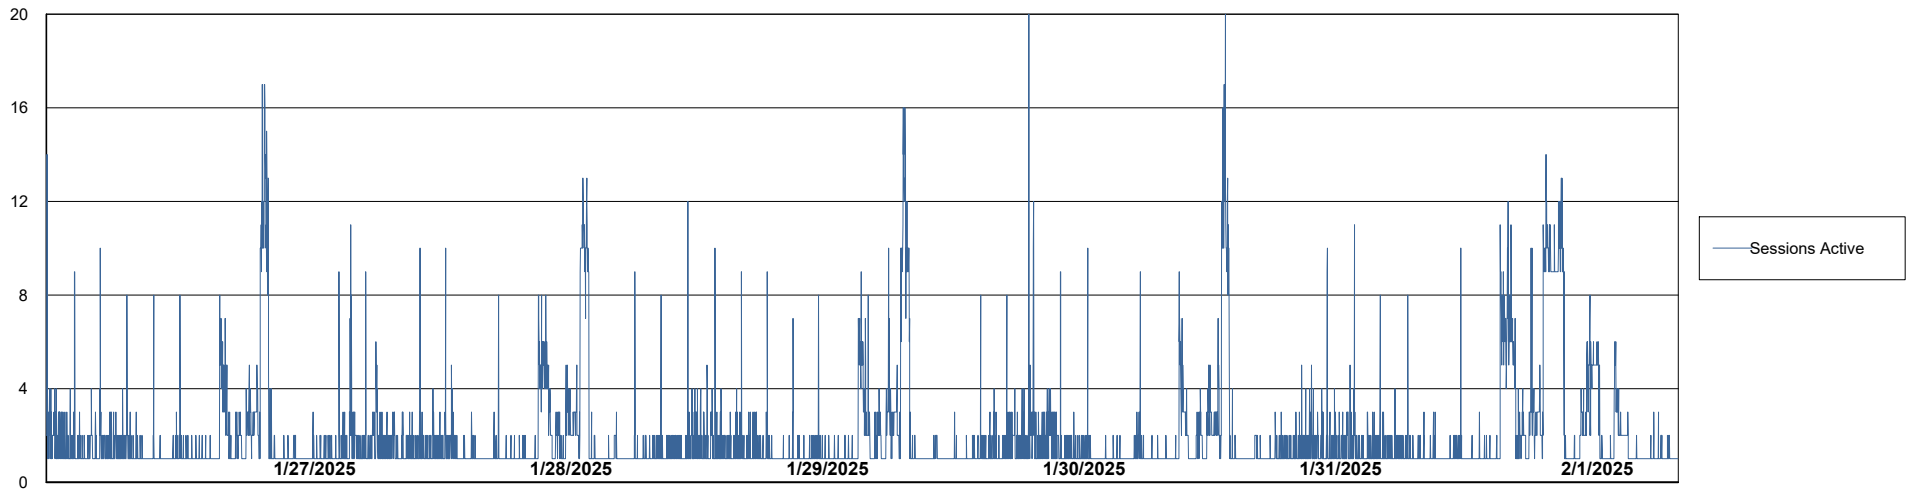

Weekly SLA Customer Report

Customer: CLB OCI AMS Production
Database ID: 196

Database Performance: CLB-BI-AMS_ABS1_DB

Weekly SLA Customer Report

Customer CLB OCI AMS Production
Database ID 196

Database Performance CLB-DBS1-AMS_PROD_ABS1