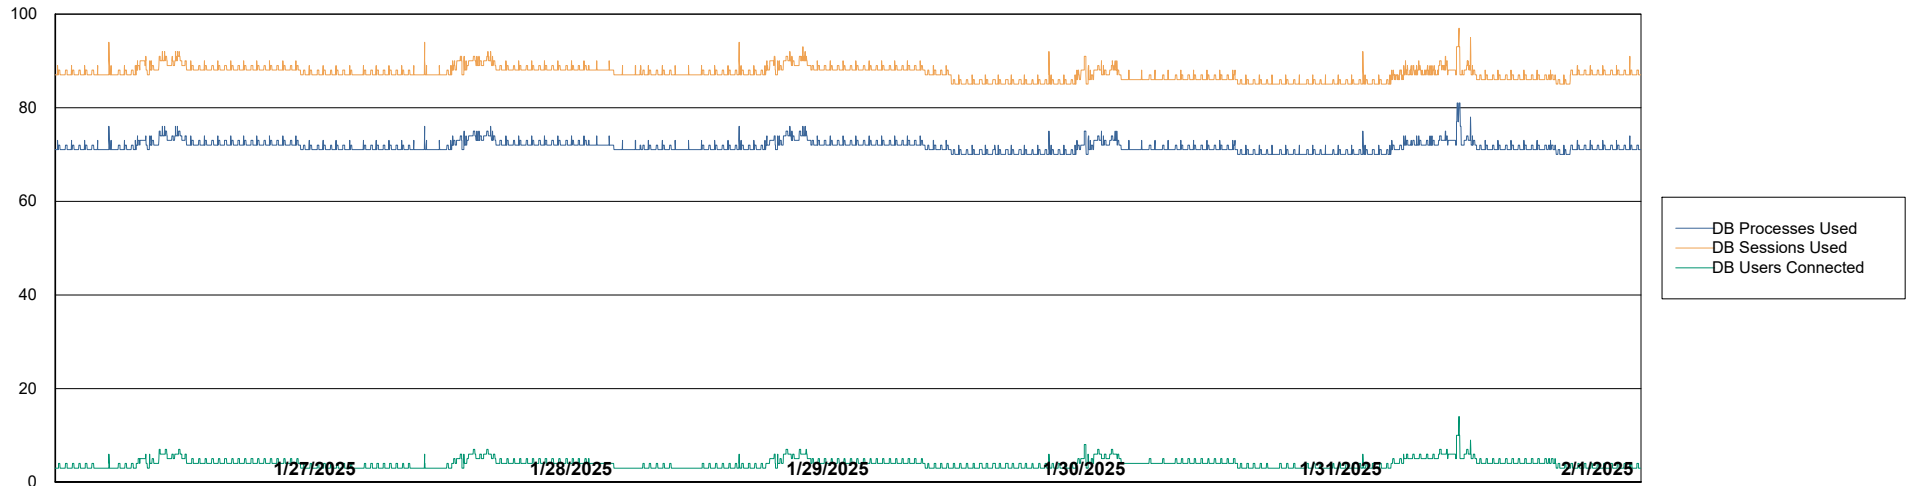

Database Performance AUJ_BI3_DB