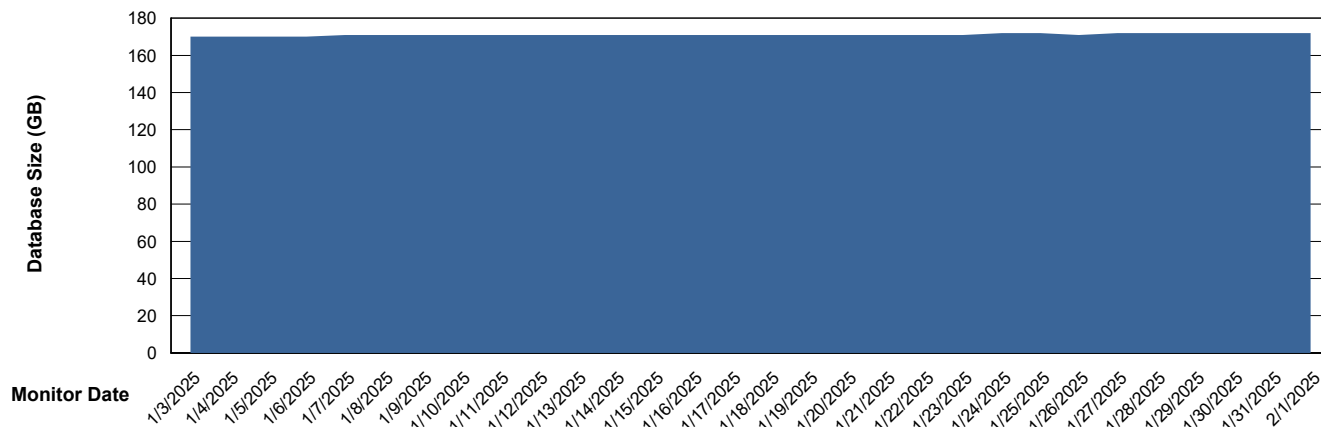

# Weekly SLA Customer Report

Customer AUJ\_Production  
Database ID 41

DATABASE SIZE AUJ\_ABSEM3\_DB

### Database growth over last month

DATABASE SIZE AUJ\_BI3\_DB

### Database growth over last month