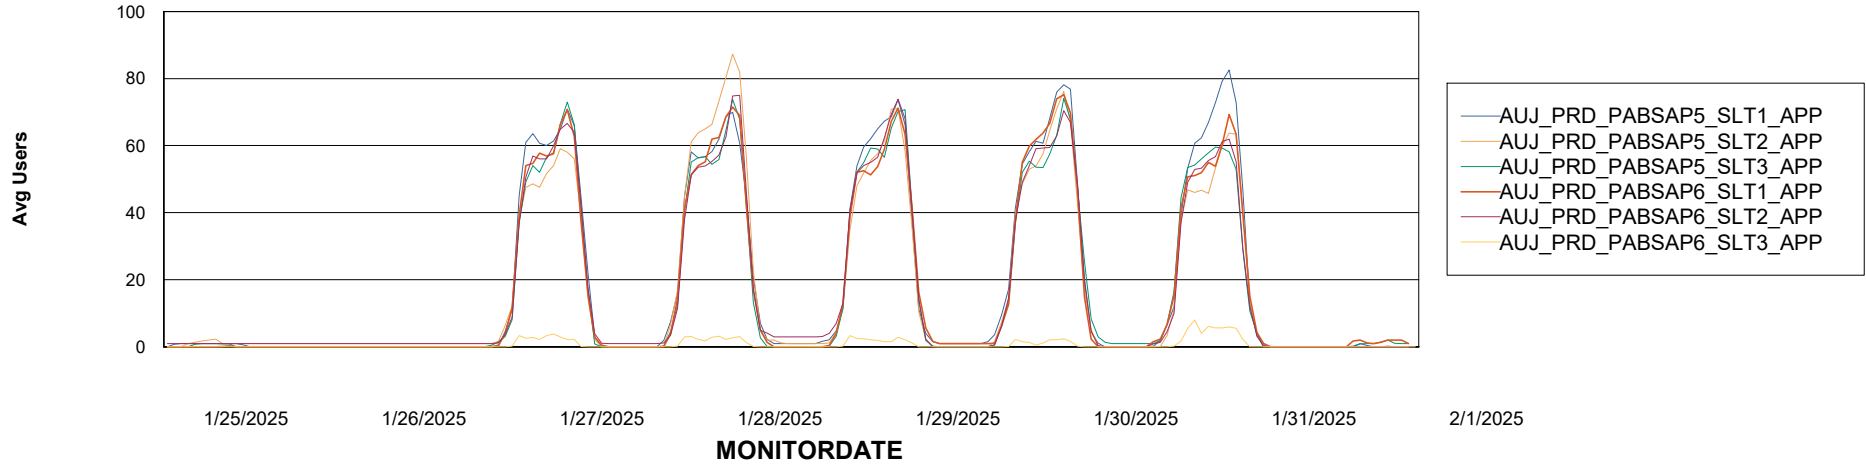

Avg users per day per ABS server