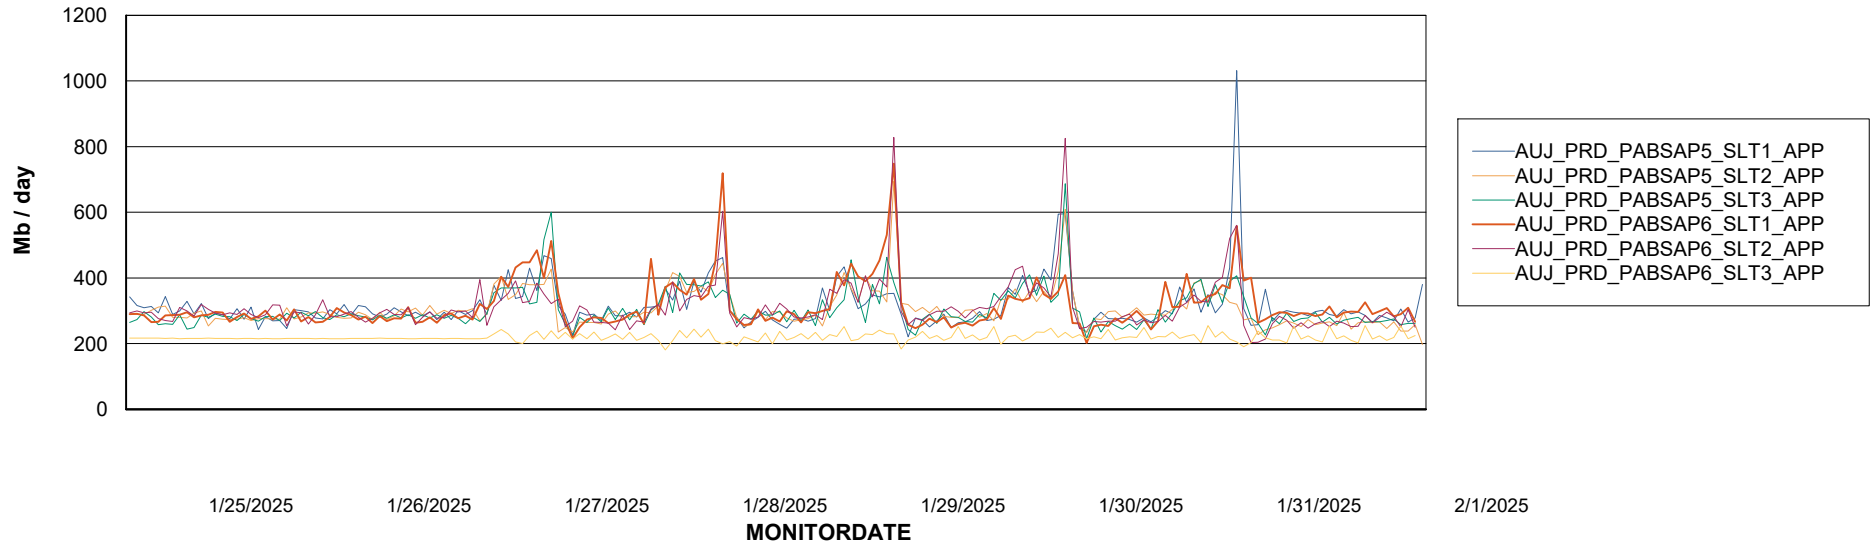

ABSSolute Application Server Services

Avg memory used per ABS Server Service