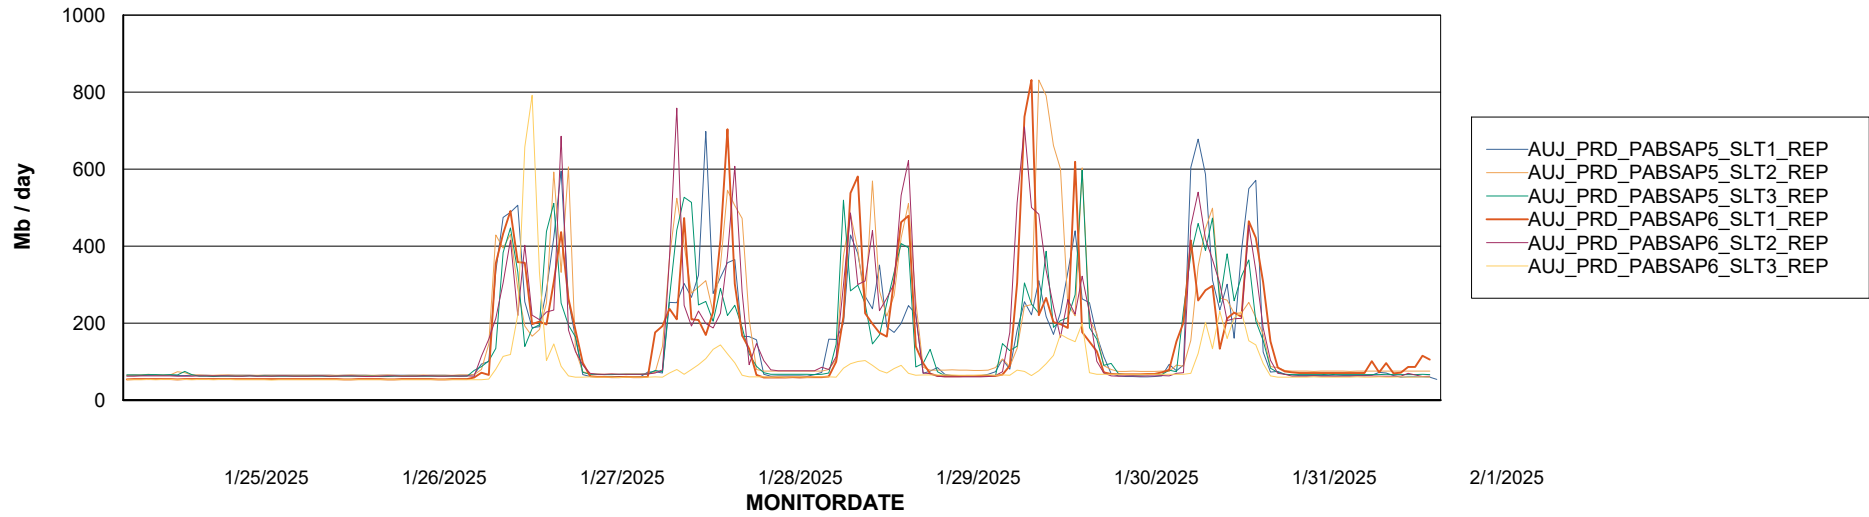

ABSSolute Application ReportServer Services

Avg memory used per ReportServer Service