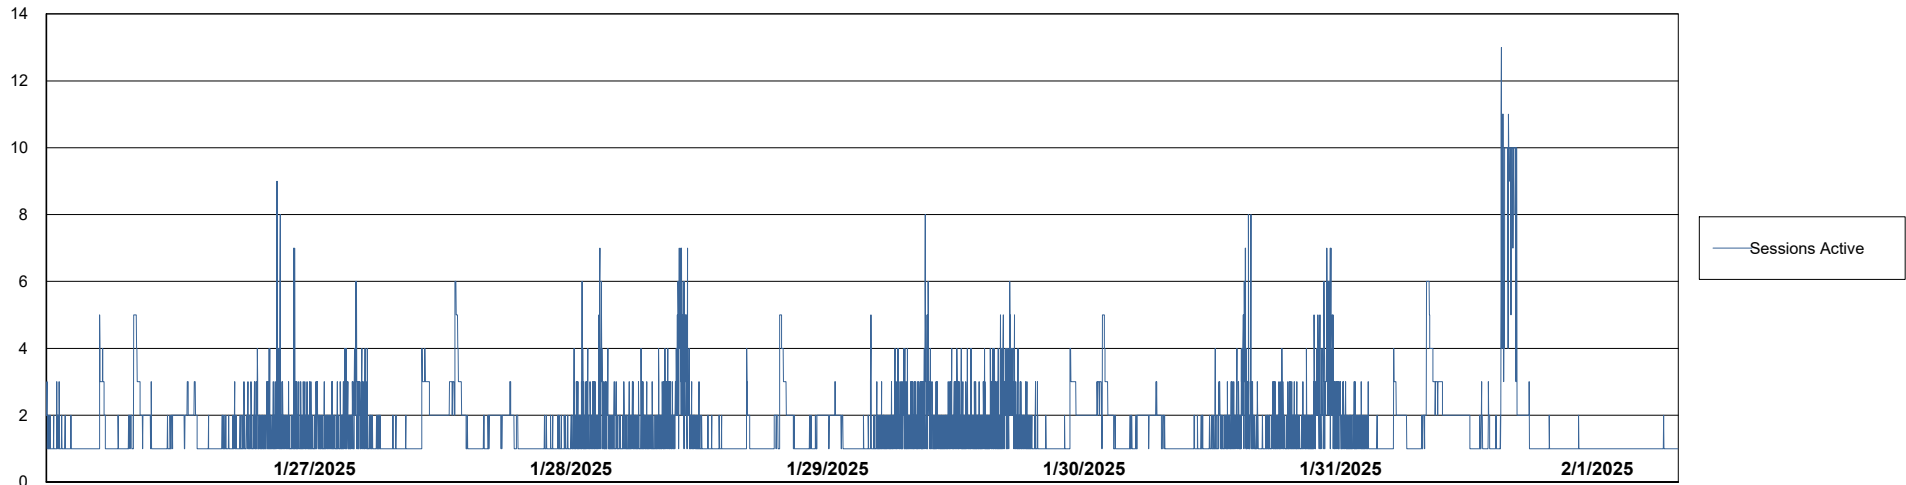

Database Performance AUJ_DB3_Primary