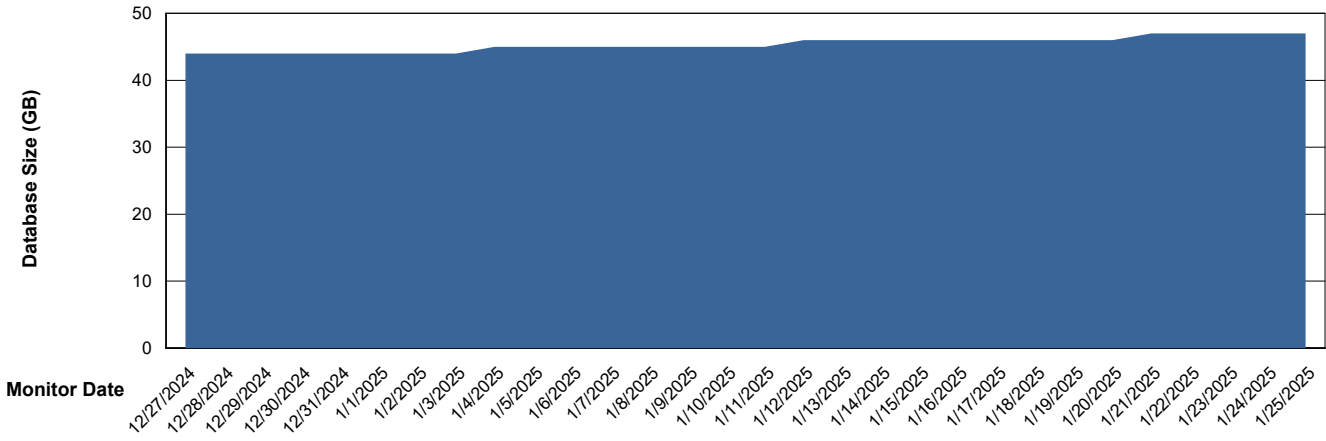

# Weekly SLA Customer Report

Customer XMX Production (24/7)  
Database ID 146

Database Performance XMX\_PROD\_ABSDB02\_SBDB\_HSBABS1

DB Processes Max 1,000  
DB Processes Max 4  
DB Processes Max 0

# Weekly SLA Customer Report

Customer XMX Production (24/7)  
 Database ID 146

DATABASE SIZE XMX\_PROD\_ABSDB01\_PRDB\_ABS1

Database growth over last month

Database Tablespace XMX\_PROD\_ABSDB01\_PRDB\_ABS1