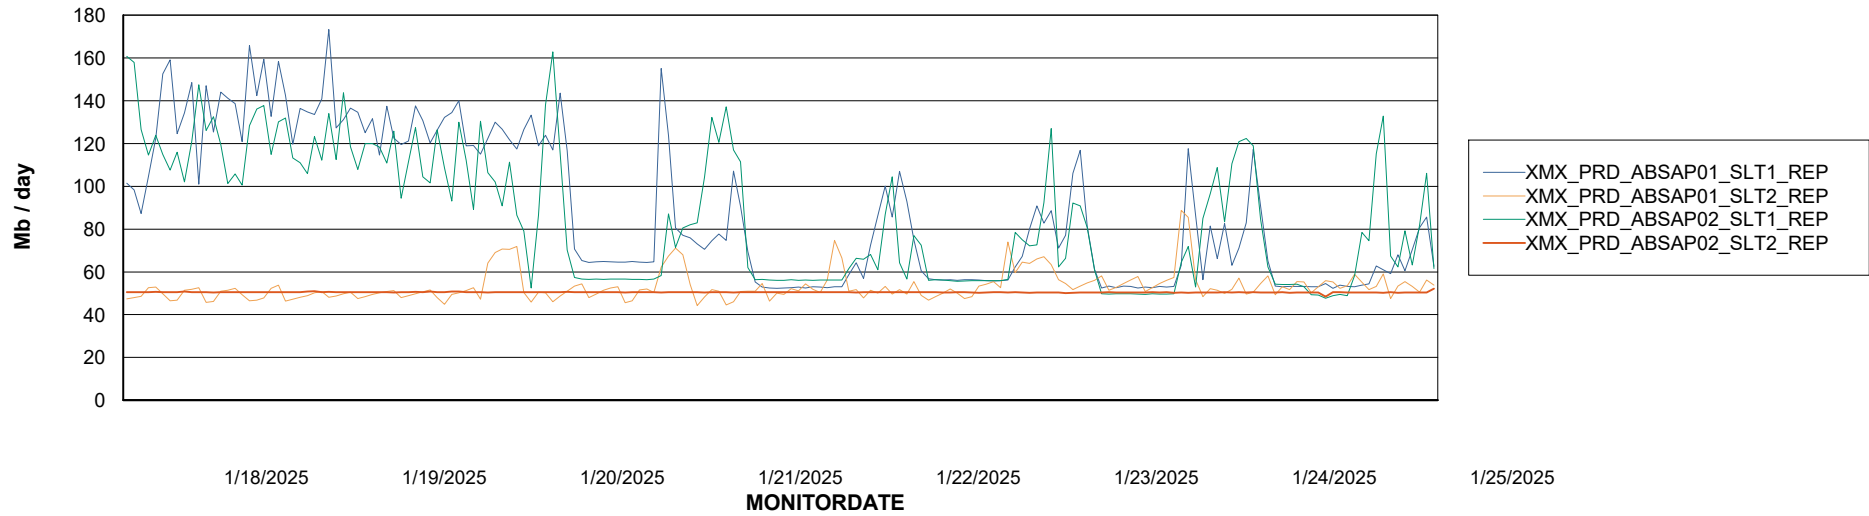

ABSSolute Application ReportServer Services

Avg memory used per ReportServer Service