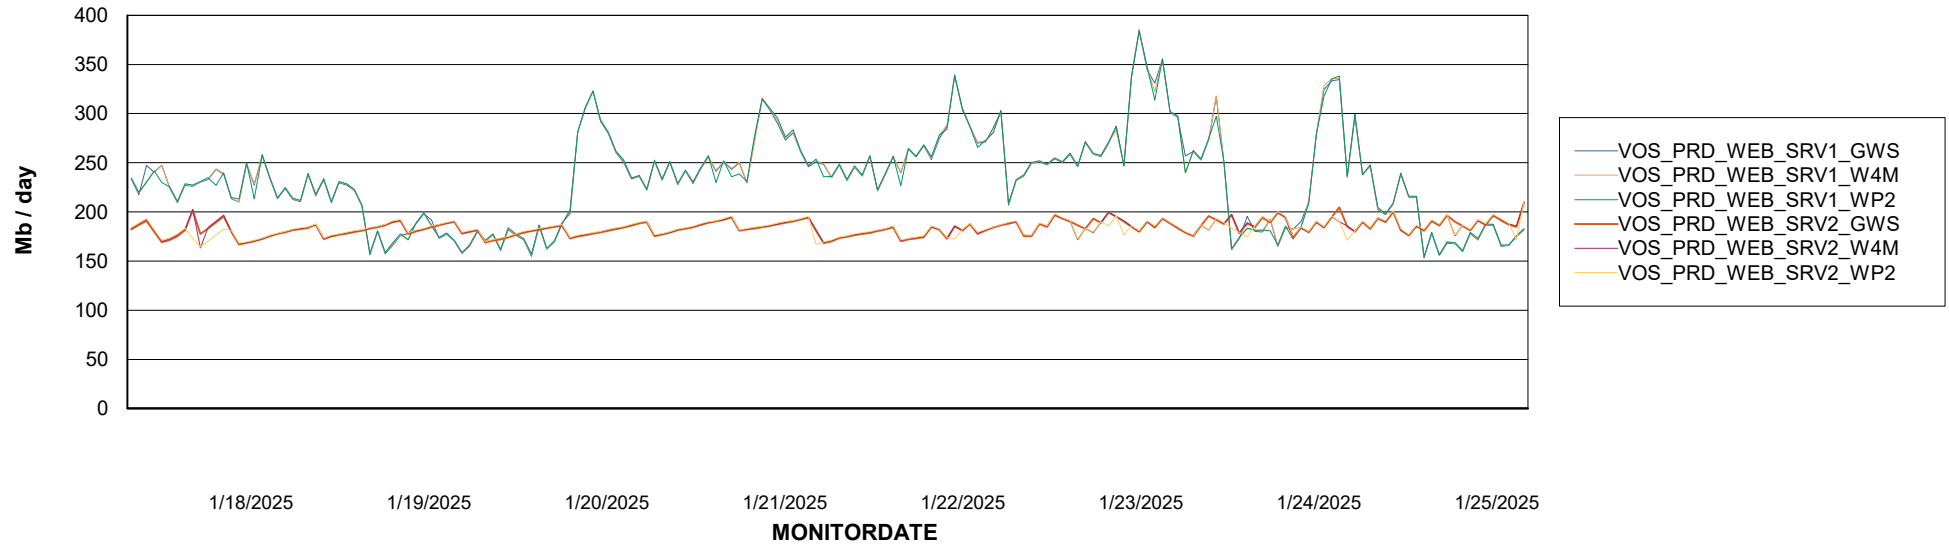

ABSolute Web Component Services

Avg memory used per ABS Web component