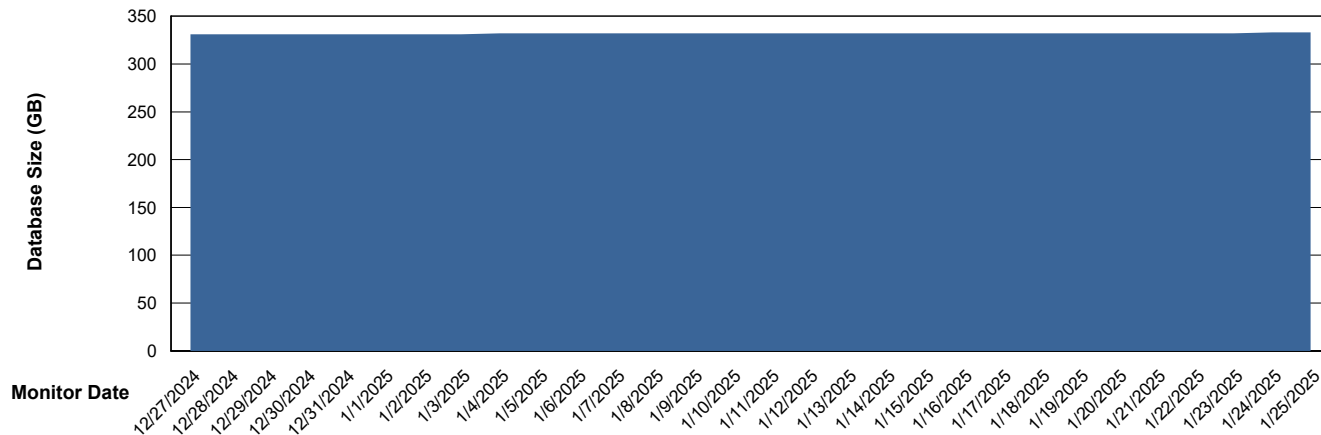

Database growth over last month