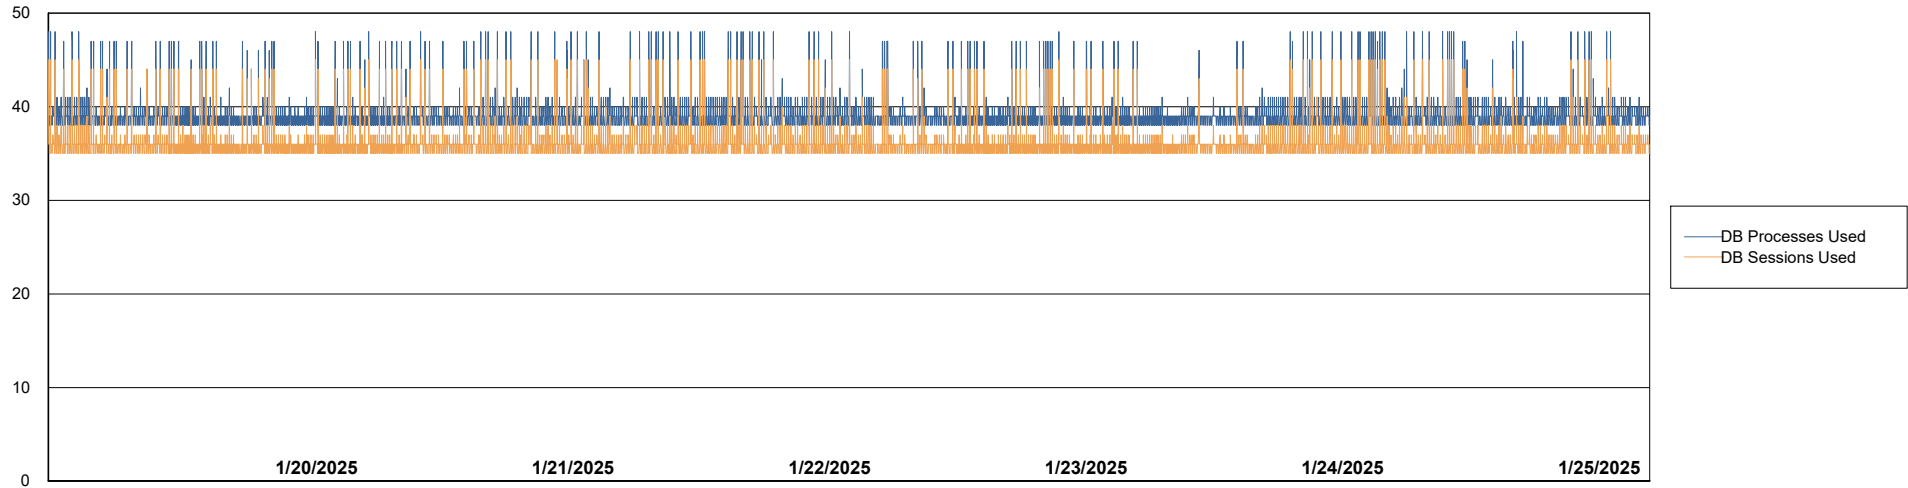

Database Performance VOS_PRD_ABSORA2-2022_HSBABS1

DB Processes Max 1,000