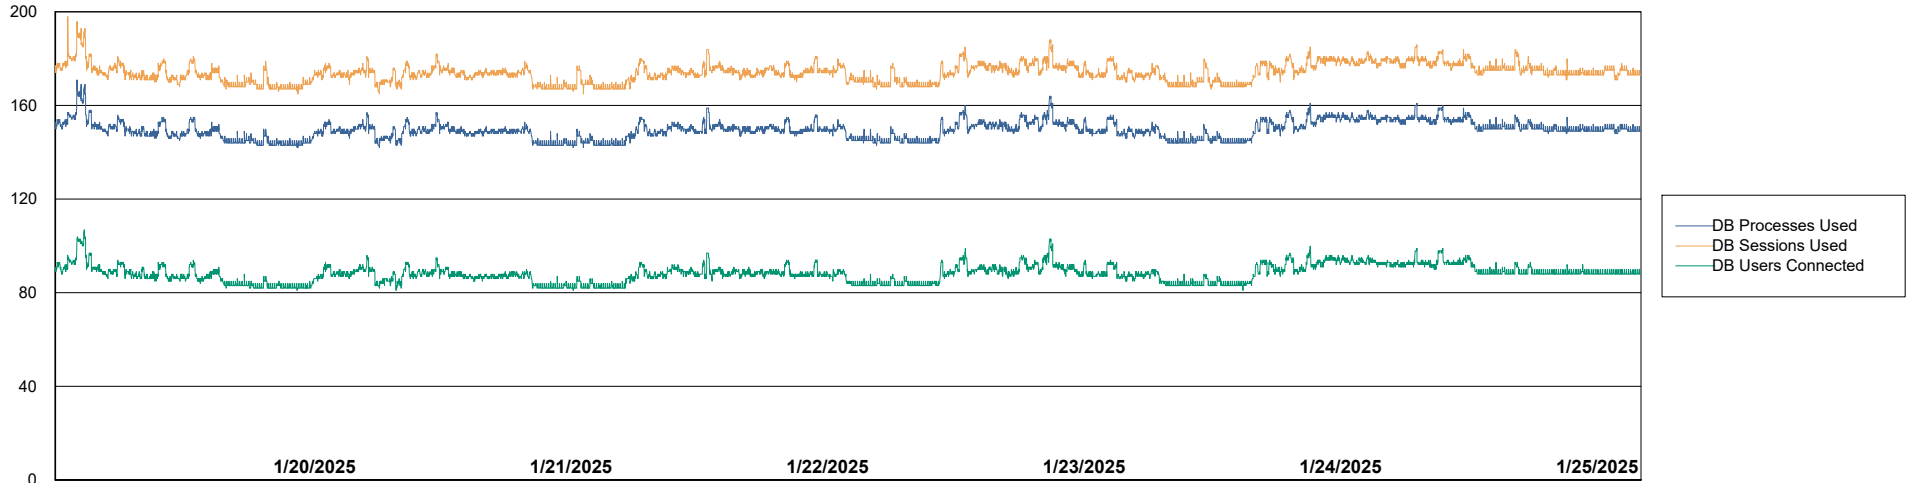

Weekly SLA Customer Report

Customer VOS_Production
Database ID 143

Database Performance VOS_PRD_ABSBI-2018_ABS1

Weekly SLA Customer Report

Customer VOS_Production
Database ID 143

Database Performance VOS_PRD_ABSORA1-2022_ABS1