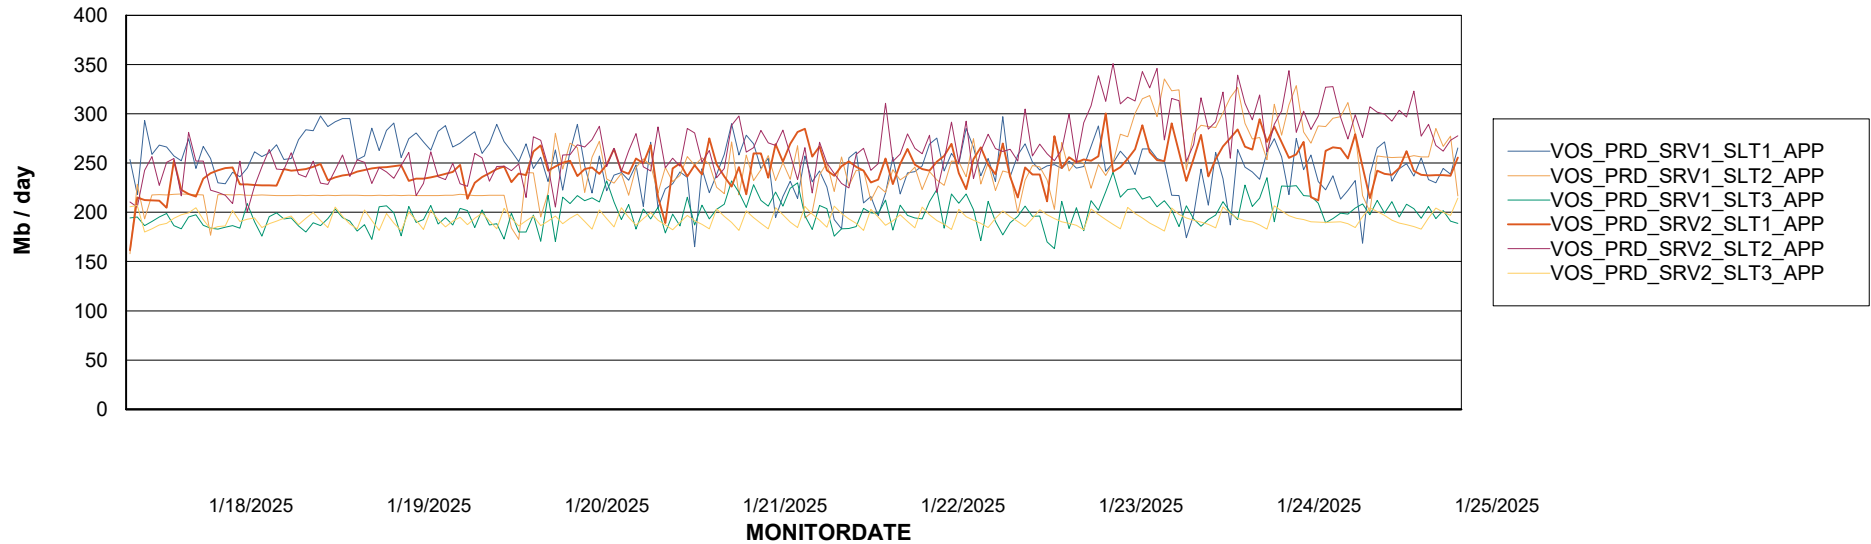

ABSSolute Application Server Services

Avg memory used per ABS Server Service