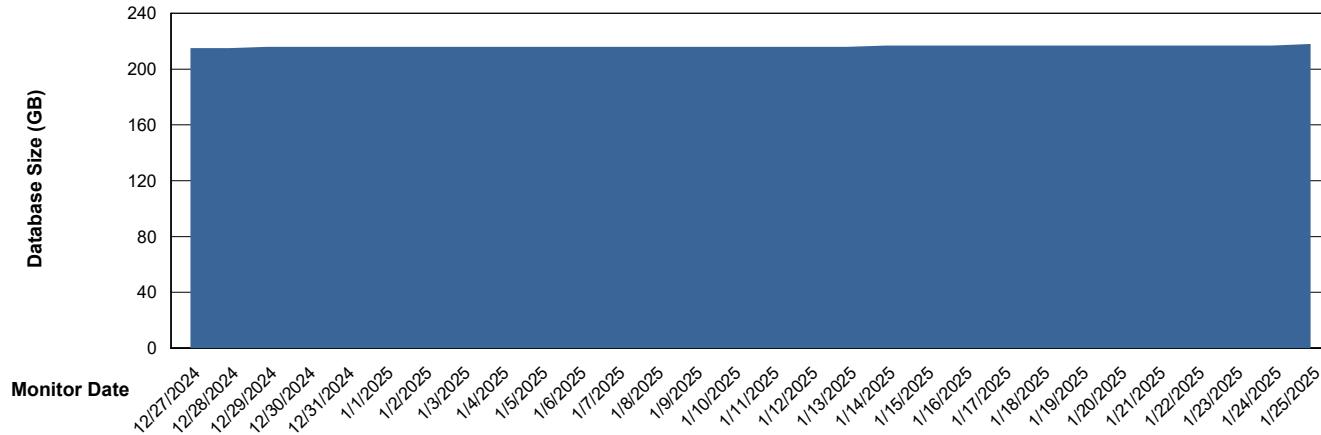

Database growth over last month