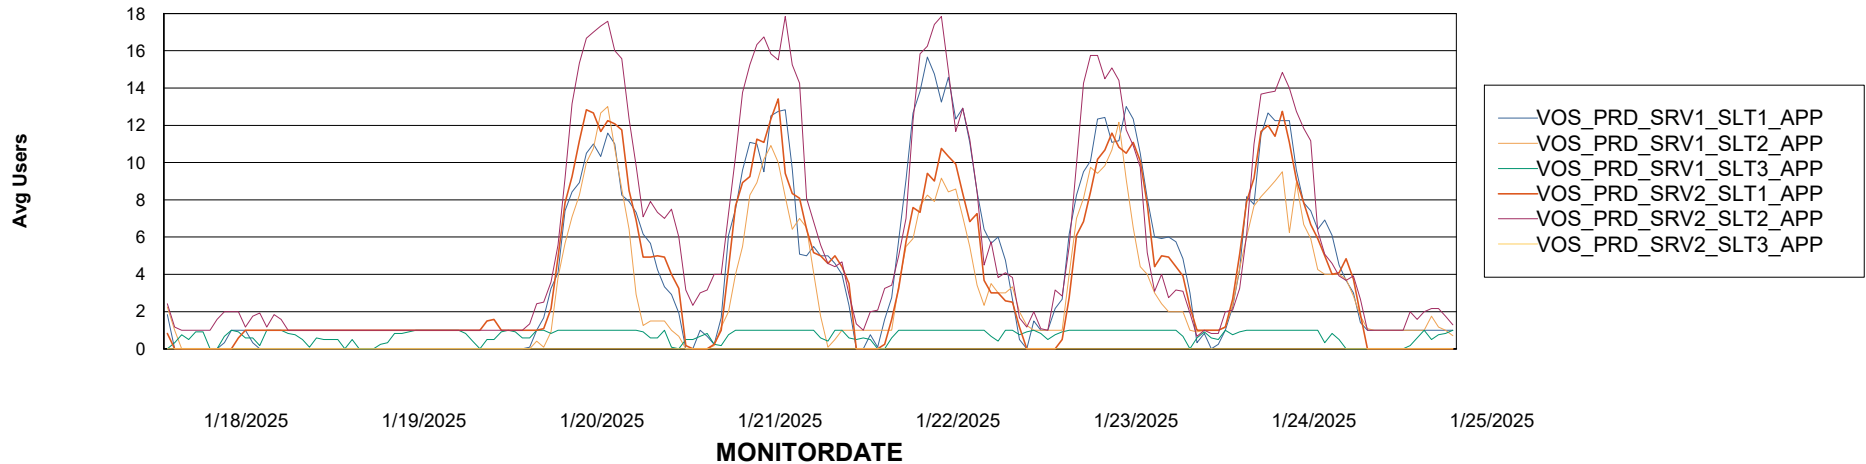

Avg users per day per ABS server