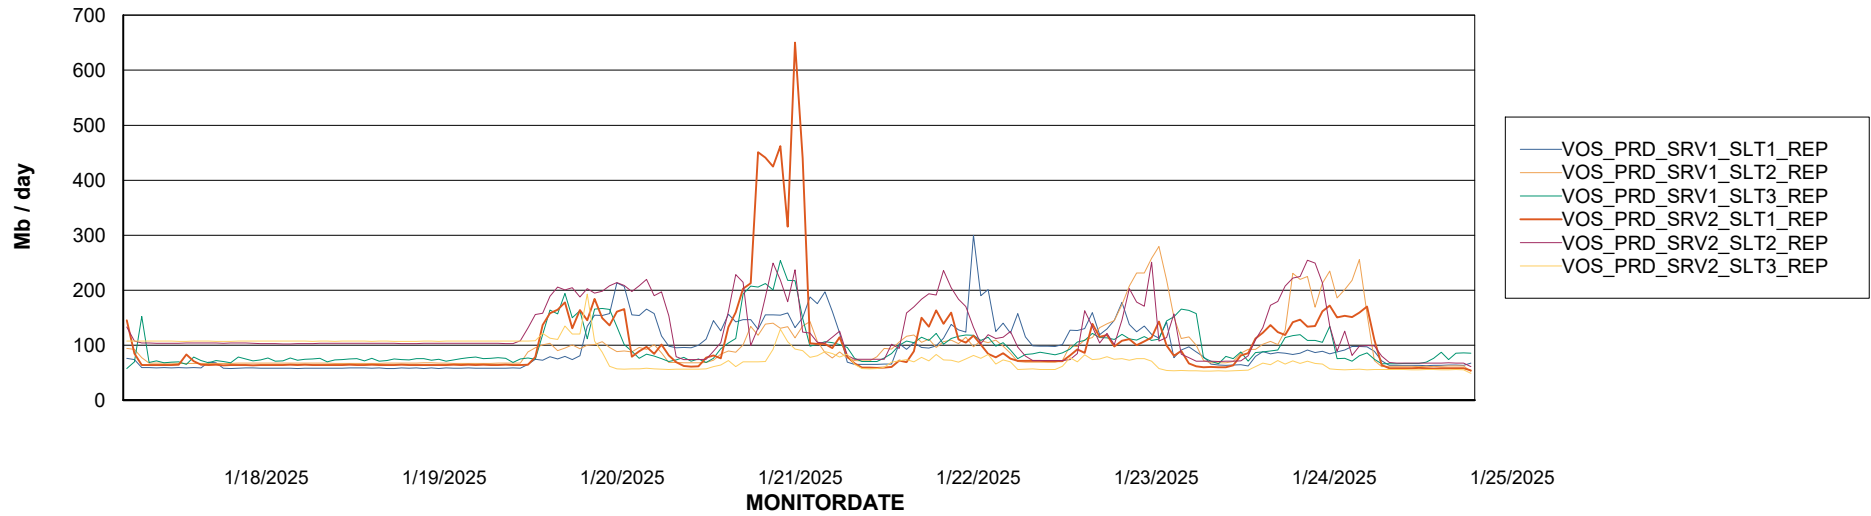

Avg memory used per ABS Server Service

Avg users per day per ABS server

Weekly SLA Customer Report

Customer VOS_Production
Database ID 143

ABSSolute Application ReportServer Services

Avg memory used per ReportServer Service