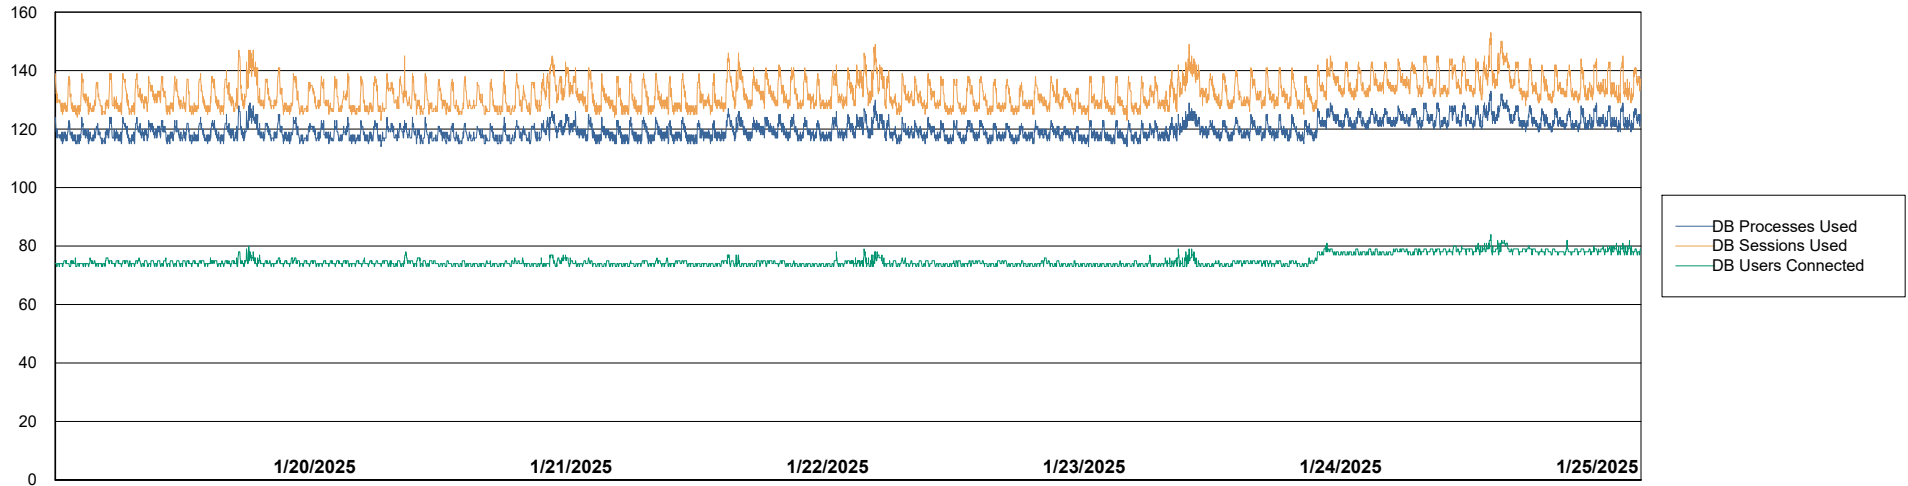

Database Performance VOS_PRD_ABSBI-2018_ABS1