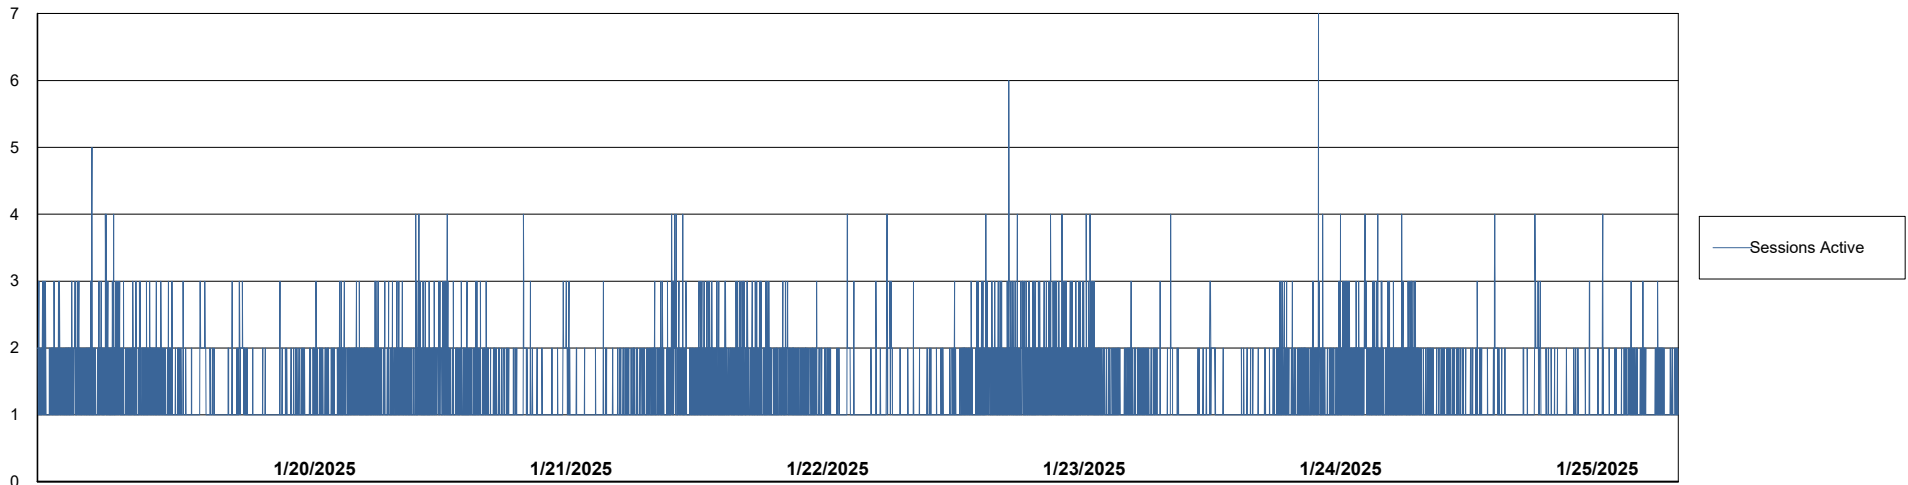

Harddisk Usage VEN_PRD_VENABS07_SB-DB

	Free disk space on C: (%)	Total disk space on C: (Gb)	Used disk space on C: (Gb)	Free disk space on D: (%)	Total disk space on D: (Gb)	Used disk space on D: (Gb)	Free disk space on E: (%)	Total disk space on E: (Gb)	Used disk space on E: (Gb)
1/25/2025	25	102	77	20	1,100	878	93	400	29
1/24/2025	25	102	77	20	1,100	878	93	400	30
1/23/2025	25	102	77	20	1,100	878	91	400	35
1/22/2025	25	102	77	20	1,100	878	92	400	33
1/21/2025	24	102	77	20	1,100	878	92	400	34
1/20/2025	24	102	78	20	1,100	878	93	400	29
1/19/2025	25	102	76	20	1,100	878	93	400	27

Weekly SLA Customer Report

Customer VEN_Production
Database ID 35

Database Performance VENDB_Production_ABS1

Weekly SLA Customer Report

Customer VEN_Production
Database ID 35

Database Performance VENDB_Standby_ABS1_SB