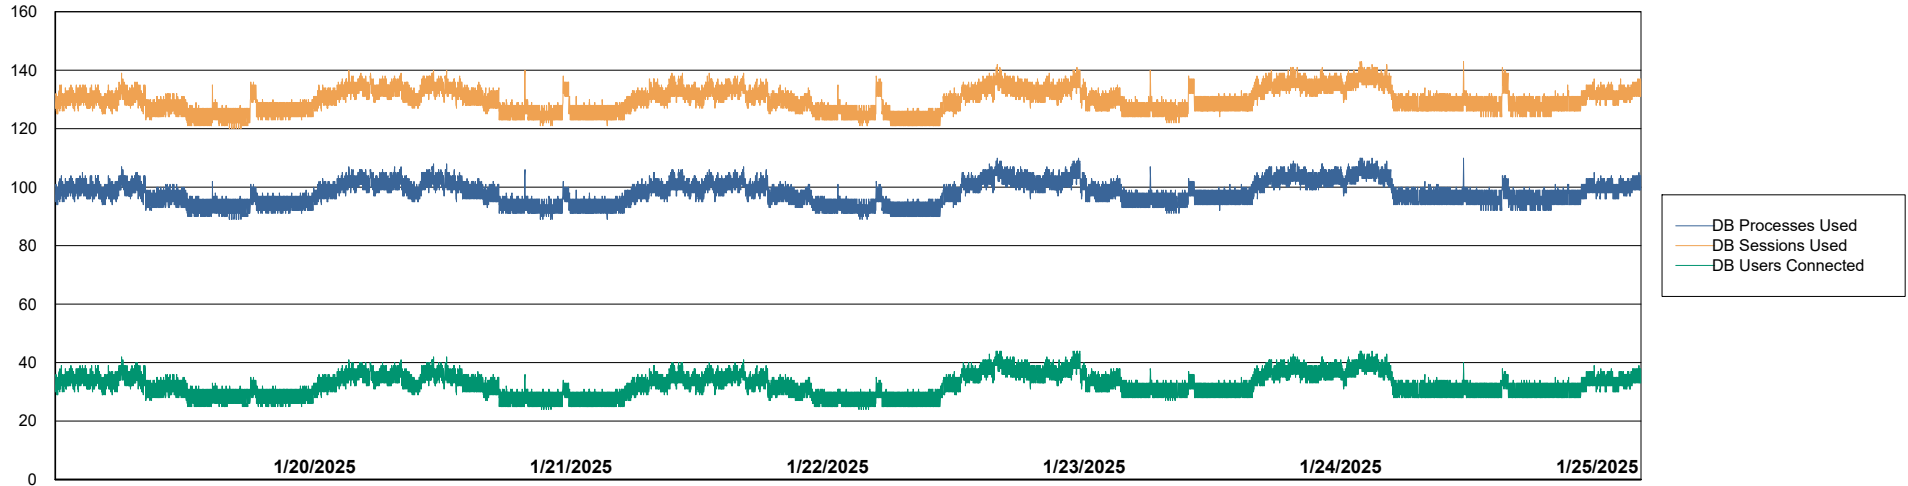

Harddisk Usage VEN_PRD_VENABS07_SB-DB

	Free disk space on C: (%)	Total disk space on C: (Gb)	Used disk space on C: (Gb)	Free disk space on D: (%)	Total disk space on D: (Gb)	Used disk space on D: (Gb)	Free disk space on E: (%)	Total disk space on E: (Gb)	Used disk space on E: (Gb)
1/25/2025	25	102	77	20	1,100	878	93	400	29
1/24/2025	25	102	77	20	1,100	878	93	400	30
1/23/2025	25	102	77	20	1,100	878	91	400	35
1/22/2025	25	102	77	20	1,100	878	92	400	33
1/21/2025	24	102	77	20	1,100	878	92	400	34
1/20/2025	24	102	78	20	1,100	878	93	400	29
1/19/2025	25	102	76	20	1,100	878	93	400	27

Weekly SLA Customer Report

Customer VEN_Production
Database ID 35

Database Performance VENDB_Production_ABS1

Weekly SLA Customer Report

Customer VEN_Production
Database ID 35

Database Performance VENDB_Standby_ABS1_SB