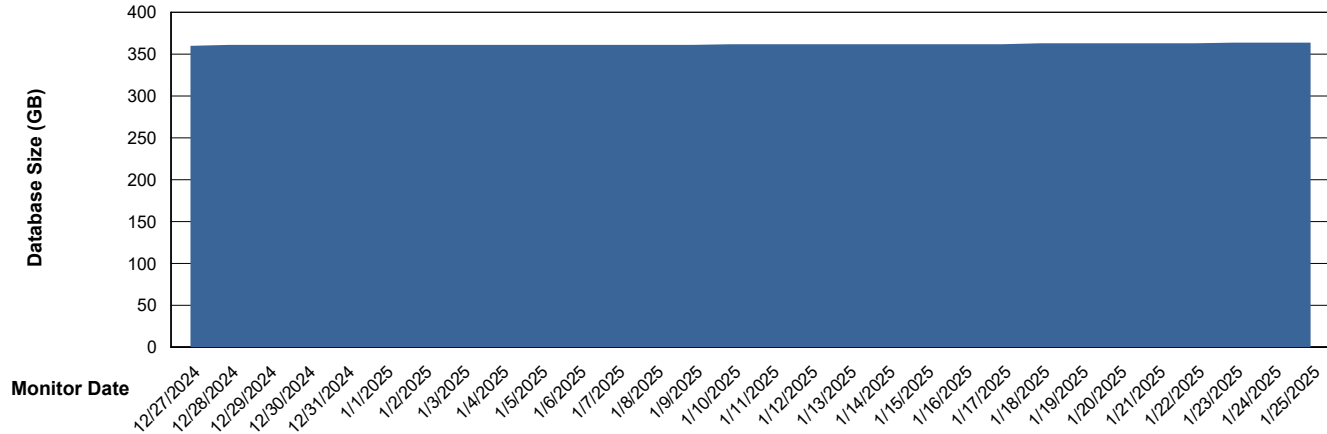

Weekly SLA Customer Report

Customer STK_Production
Database ID 82

Database Performance STK_PRD_ABSDBORACLE02_HSBABS1

Weekly SLA Customer Report

Customer STK_Production
Database ID 82

DATABASE SIZE STK_PRD_ABSDBORACLE01_ABS1

Database growth over last month

DATABASE SIZE STK_PRD_ABSDBORACLE02_ABST

Database growth over last month

Weekly SLA Customer Report

Customer STK_Production
Database ID 82

Database Tablespace STK_PRD_ABSDBORACLE01_ABS1