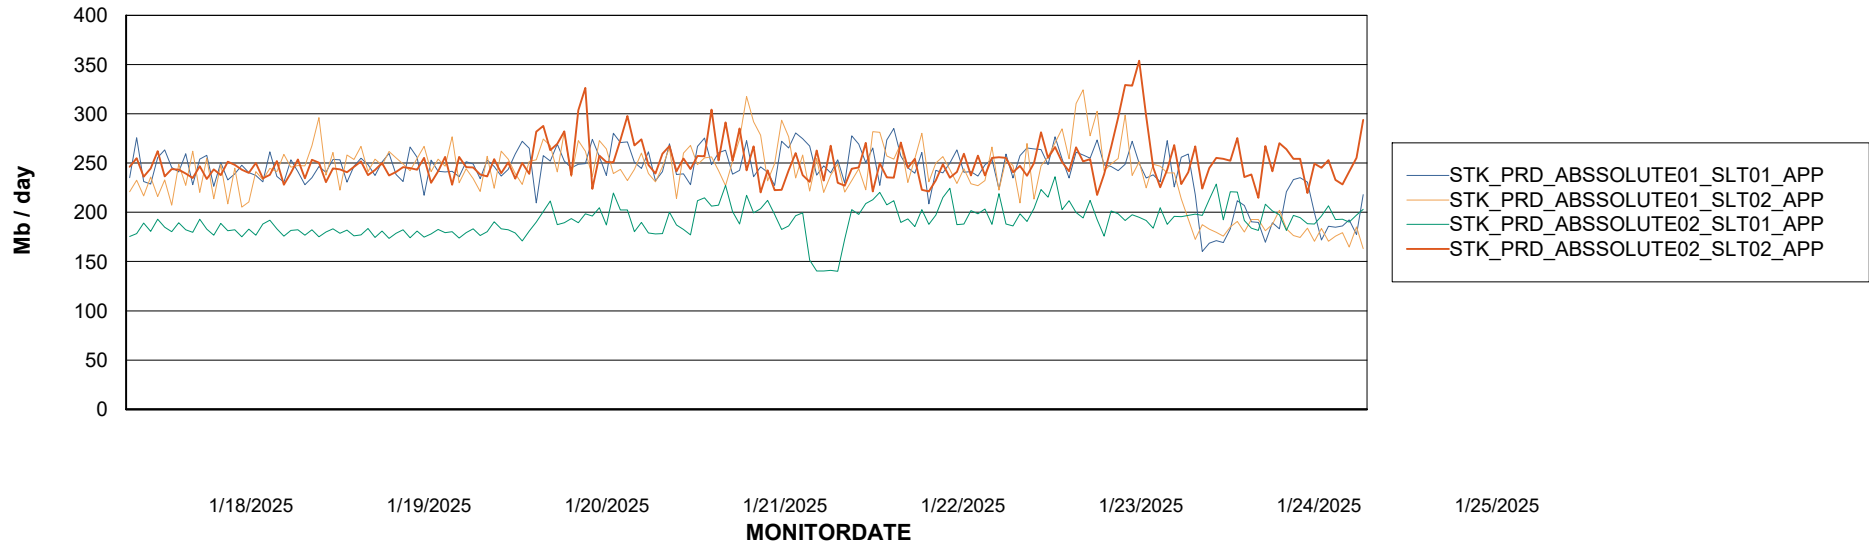

ABSSolute Application Server Services

Avg memory used per ABS Server Service