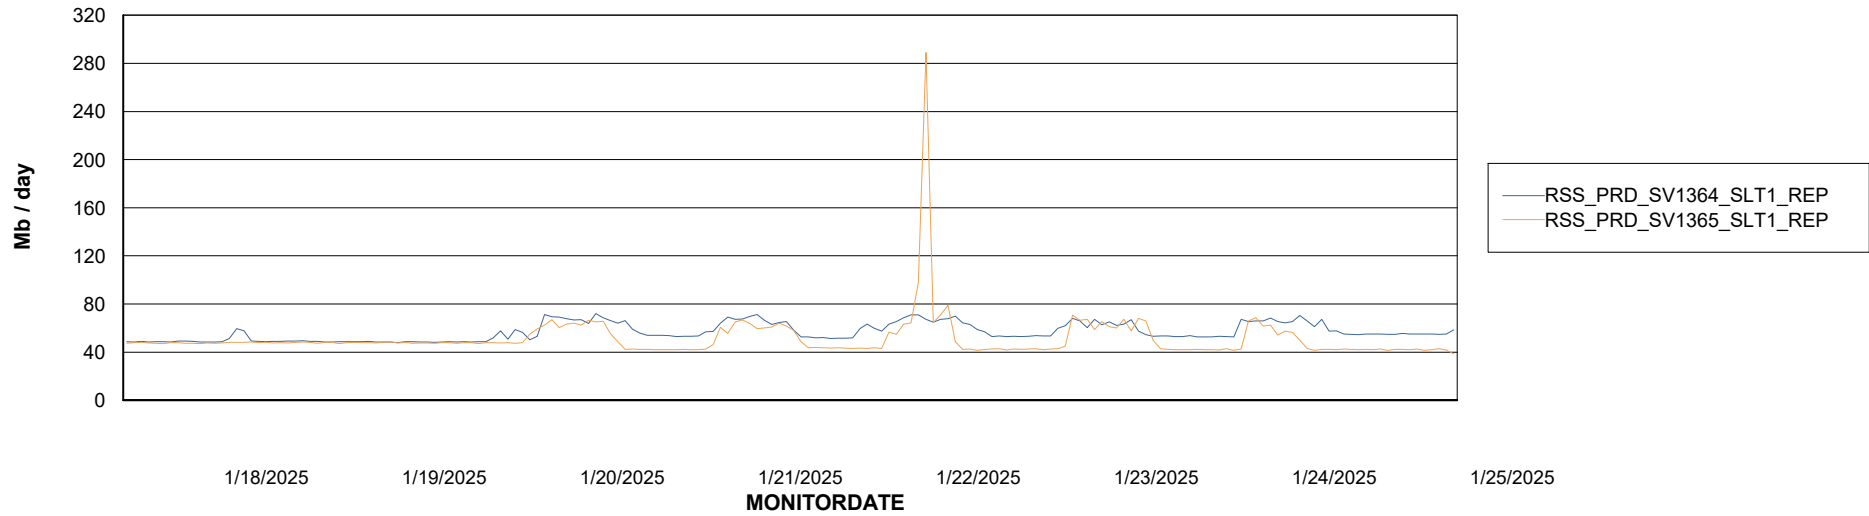

ABSSolute Application ReportServer Services

Avg memory used per ReportServer Service