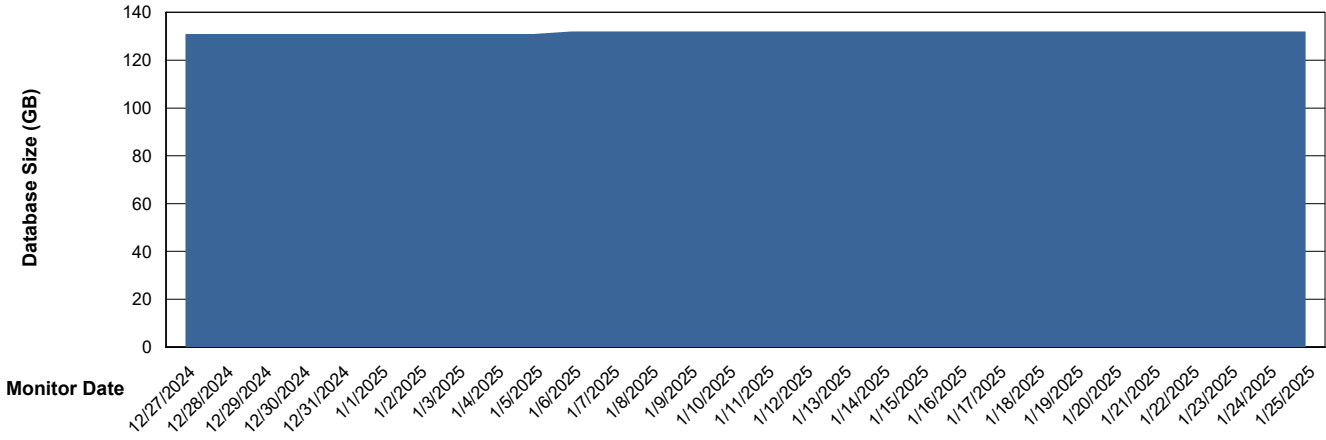

Database growth over last month

Database Tablespace RSS_PRD_SV1364_PRD_ABS1

Date	Tablespace Name	Filesize (Gb)	Usedsize (Gb)	Percentage free
1/25/2025	ABSDATA	65	54	17
	INDX	89	74	17
1/24/2025	ABSDATA	65	54	17
	INDX	89	74	17
1/23/2025	ABSDATA	65	54	17
	INDX	89	74	17
1/22/2025	ABSDATA	65	54	17
	INDX	89	74	17
1/21/2025	ABSDATA	65	54	17
	INDX	89	74	17
1/20/2025	ABSDATA	65	54	17
	INDX	89	74	17
1/19/2025	ABSDATA	65	54	17
	INDX	89	74	17