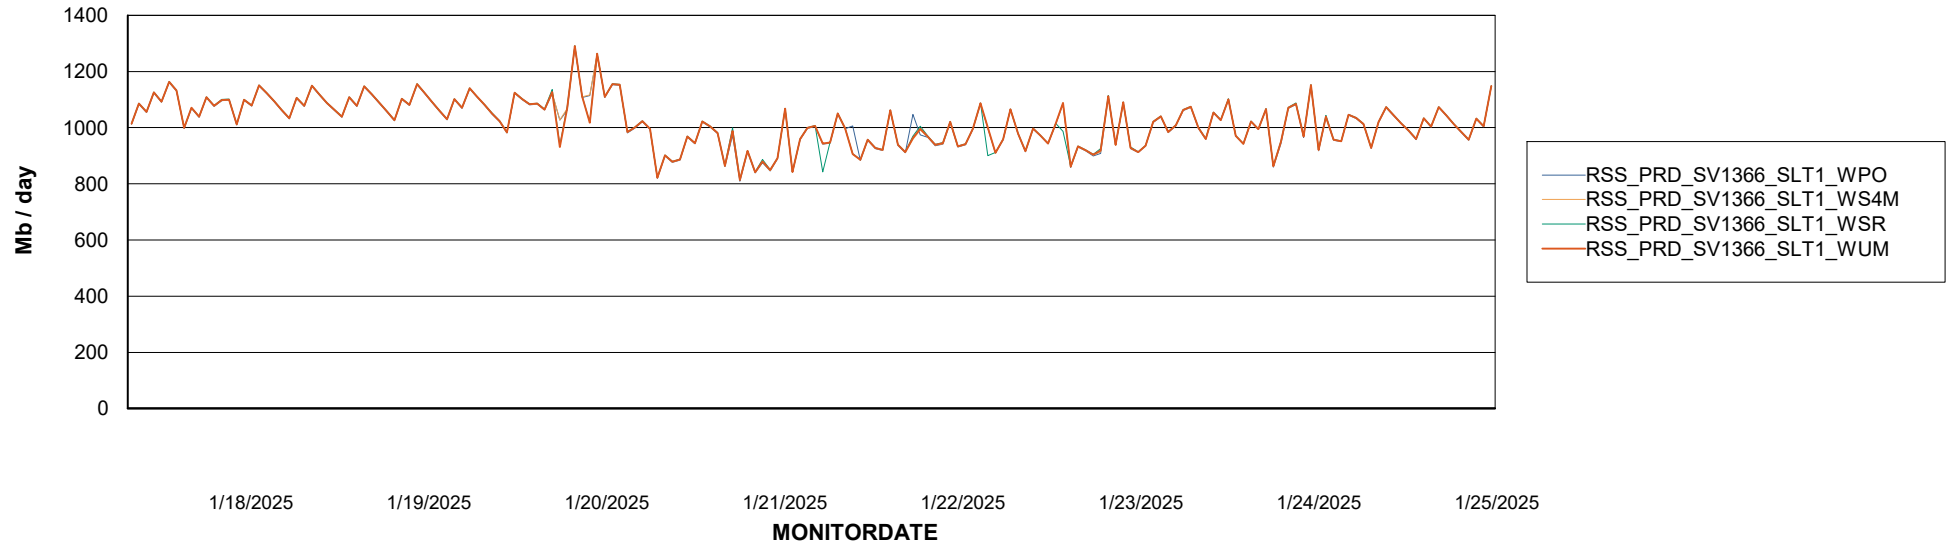

ABSSolute Web Component Services

Avg memory used per ABS Web component