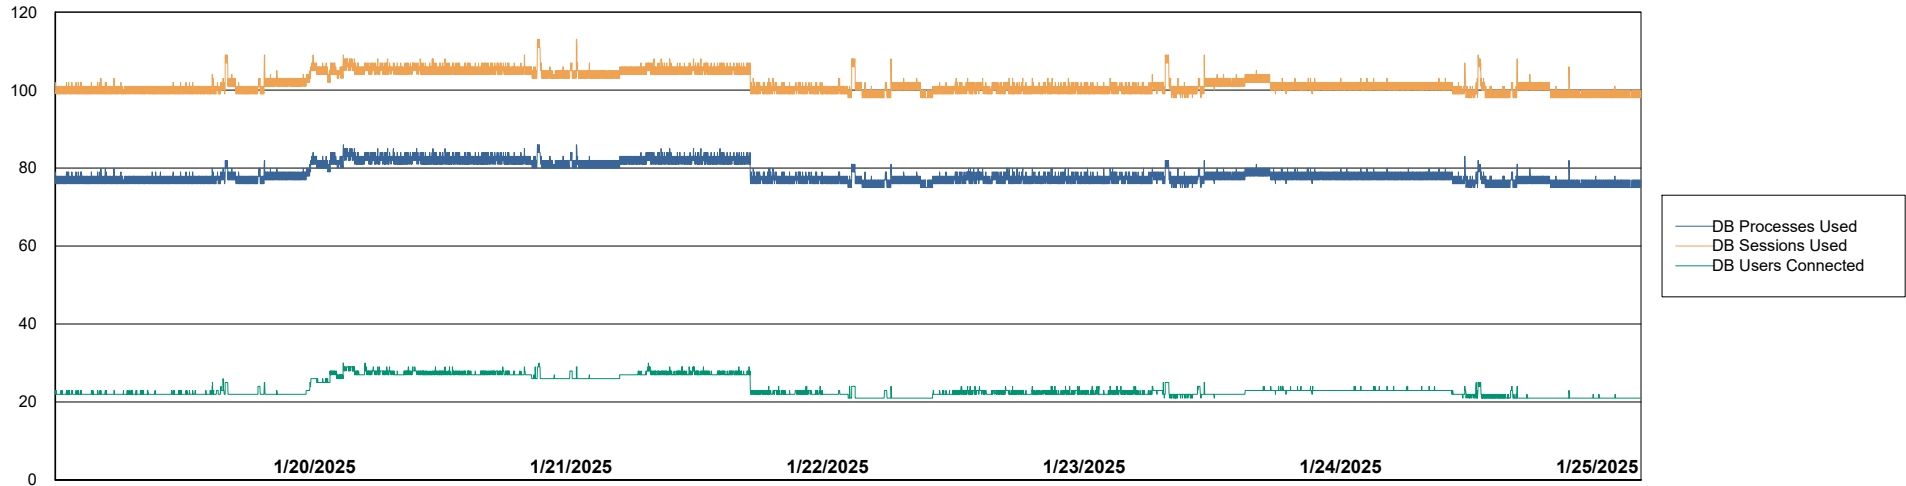

Database Performance RSS_PRD_SV1364_PRD_ABS1