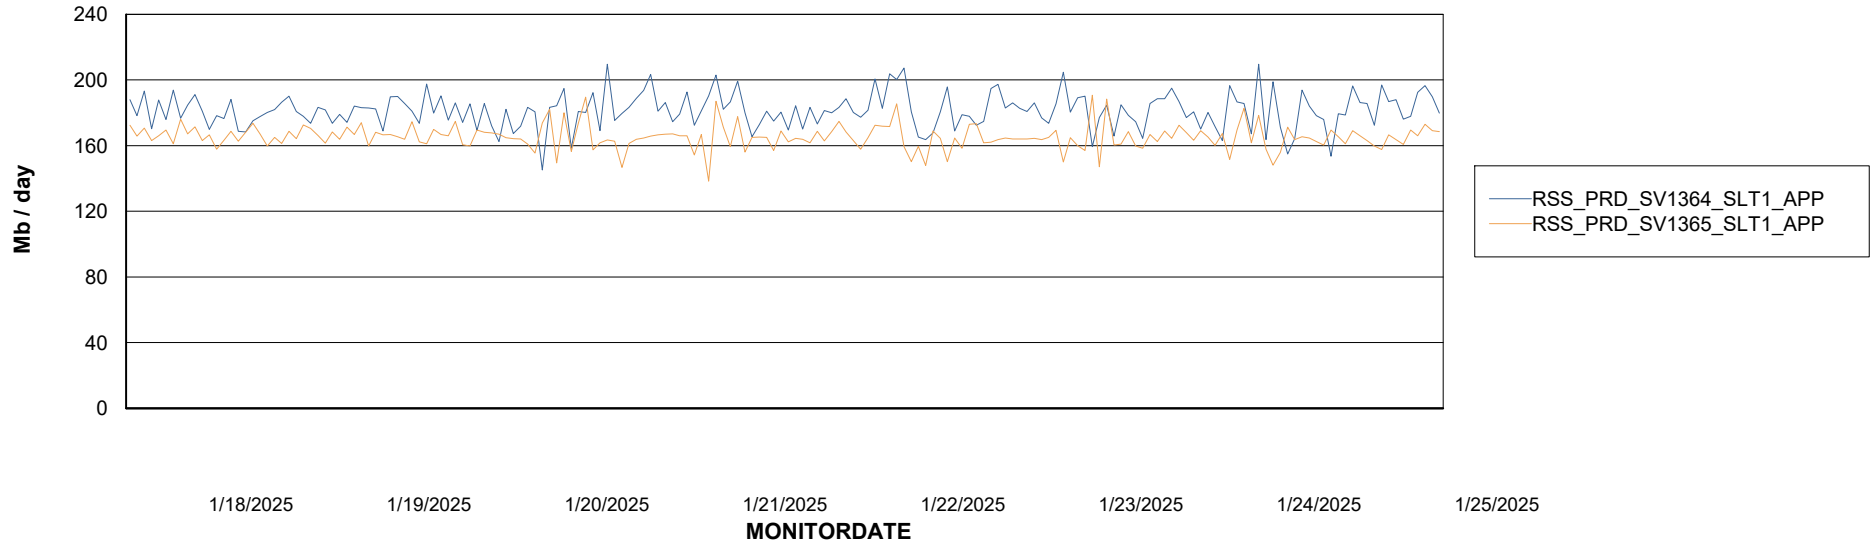

ABSSolute Application Server Services

Avg memory used per ABS Server Service