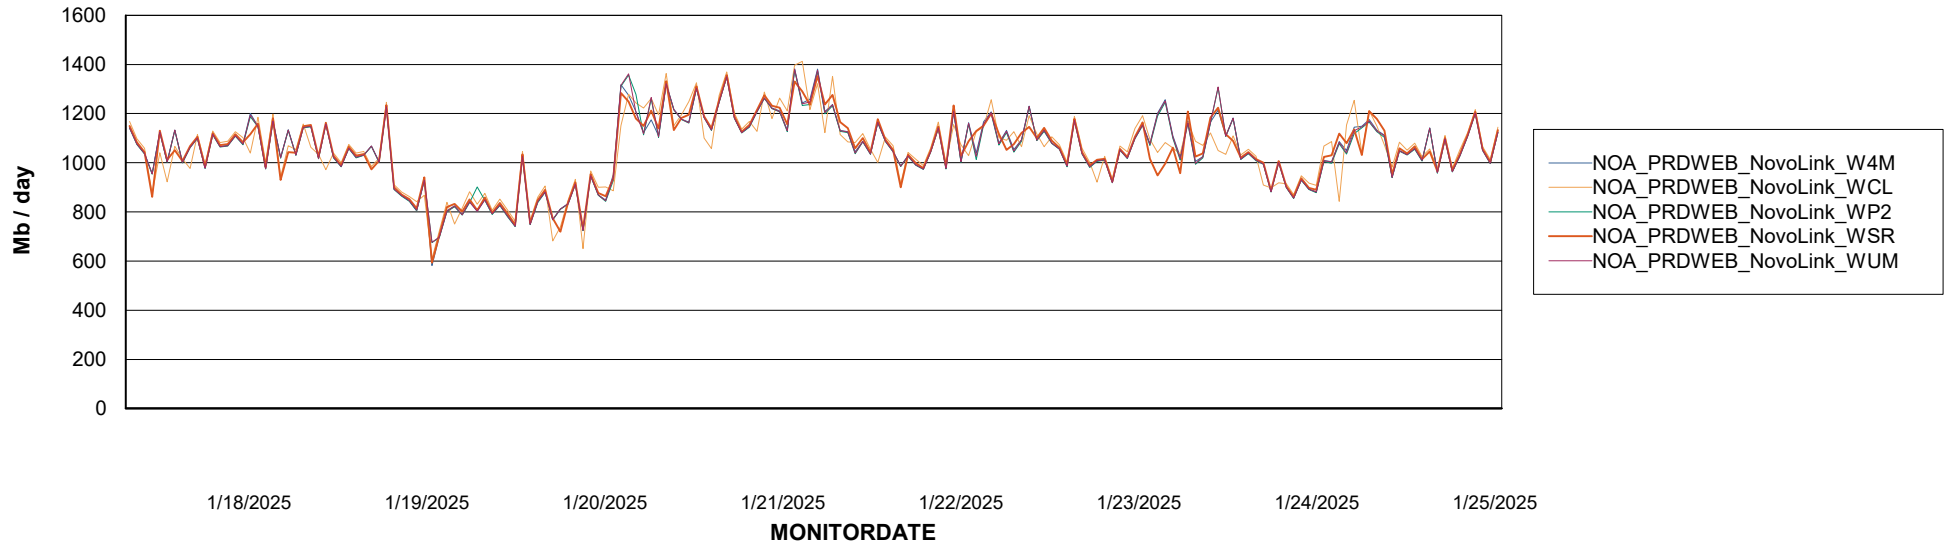

Avg memory used per ReportServer Service

Weekly SLA Customer Report

Customer NOA_Production (24/7)
Database ID 116

ABSolute Web Component Services

Avg memory used per ABS Web component

Weekly SLA Customer Report