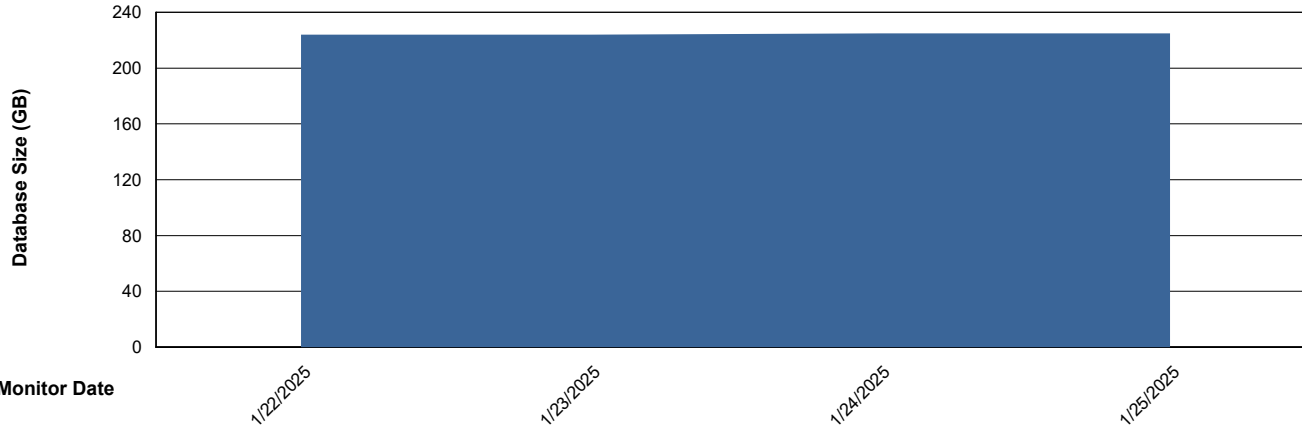

Database Performance NOA_PRD_NOVOBI_ABS1

Weekly SLA Customer Report

Customer NOA_Production (24/7)
Database ID 116

DATABASE SIZE NOA_FL_NHSBI_ABS1

Database growth over last month

DATABASE SIZE NOA_PRD_NovoABS01_ABS1