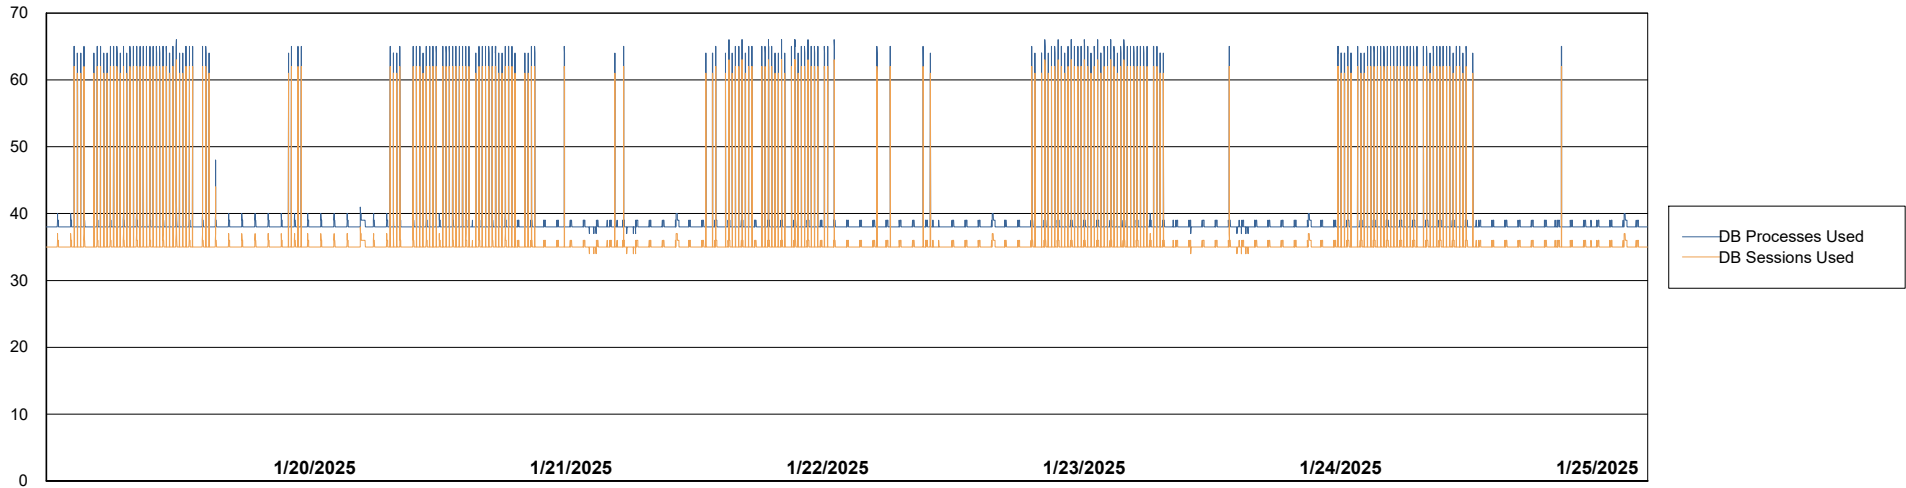

Database Performance NOA_PRD_NovoABS03_HSBABS1

DB Processes Max 300