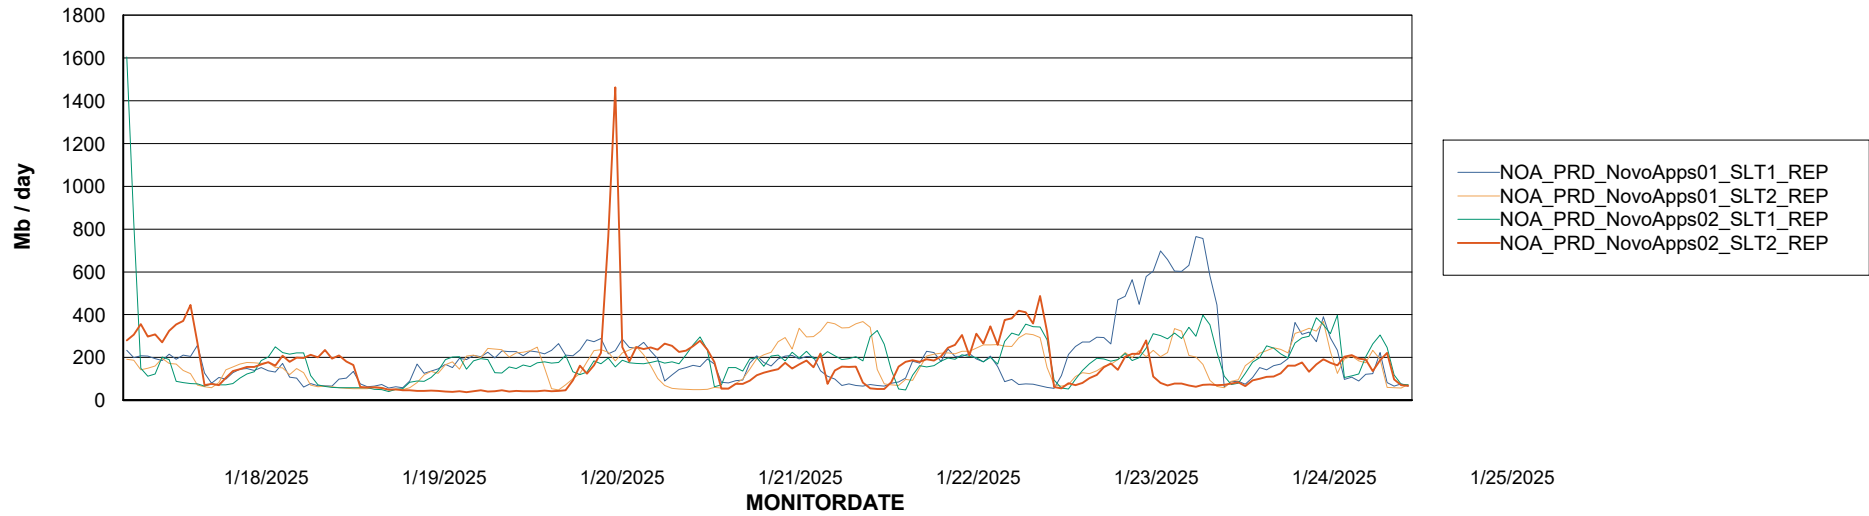

ABSSolute Application ReportServer Services

Avg memory used per ReportServer Service