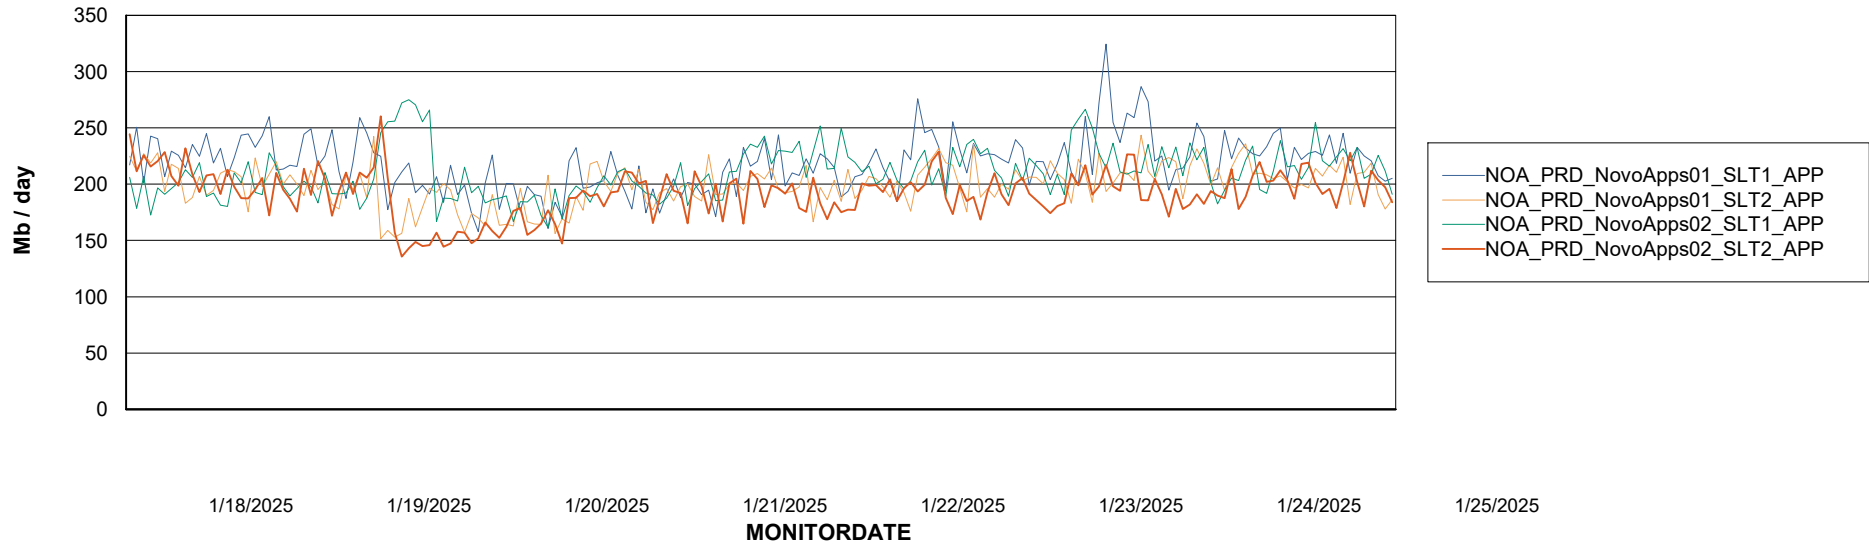

ABSSolute Application Server Services

Avg memory used per ABS Server Service