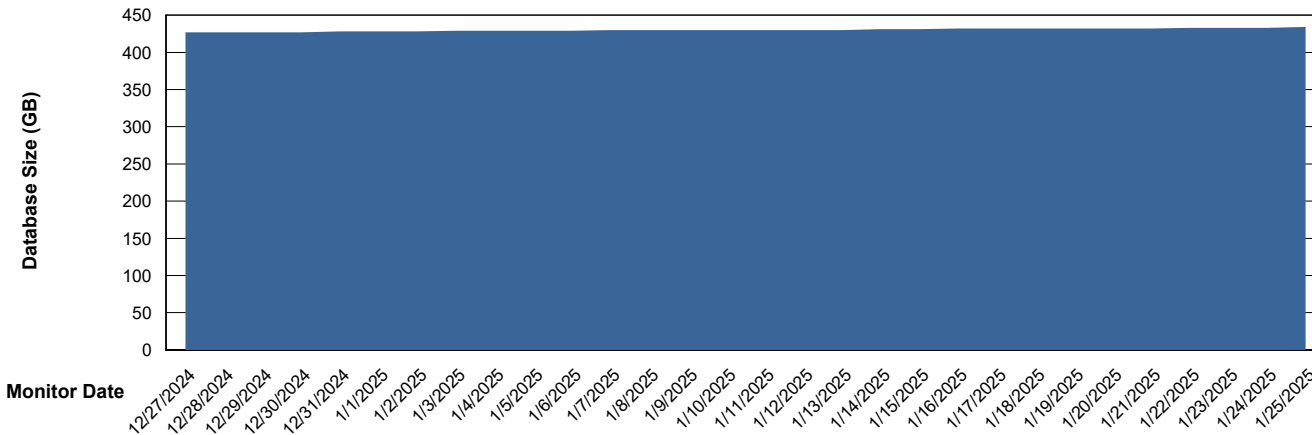

DATABASE SIZE NOA_PRD_NovoABS01_ABS1

Database growth over last month