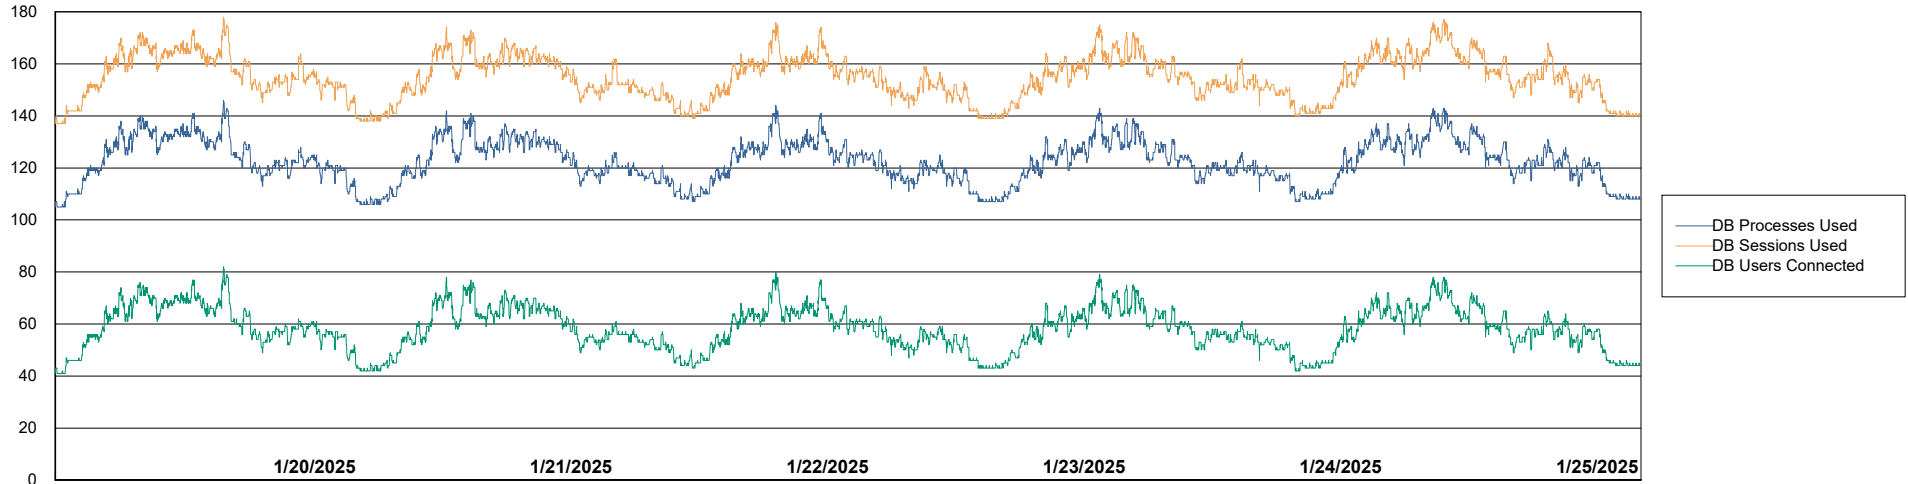

Weekly SLA Customer Report

Customer NOA_Production (24/7)
Database ID 116

Database Performance NOA_FL_NHSBI_ABS1

Weekly SLA Customer Report

Customer NOA_Production (24/7)
Database ID 116

Database Performance NOA_PRD_NovoABS01_ABS1

Weekly SLA Customer Report

Customer NOA_Production (24/7)
Database ID 116

Database Performance NOA_PRD_NovoABS03_HSBABS1

DB Processes Max 300

Weekly SLA Customer Report

Customer NOA_Production (24/7)
Database ID 116