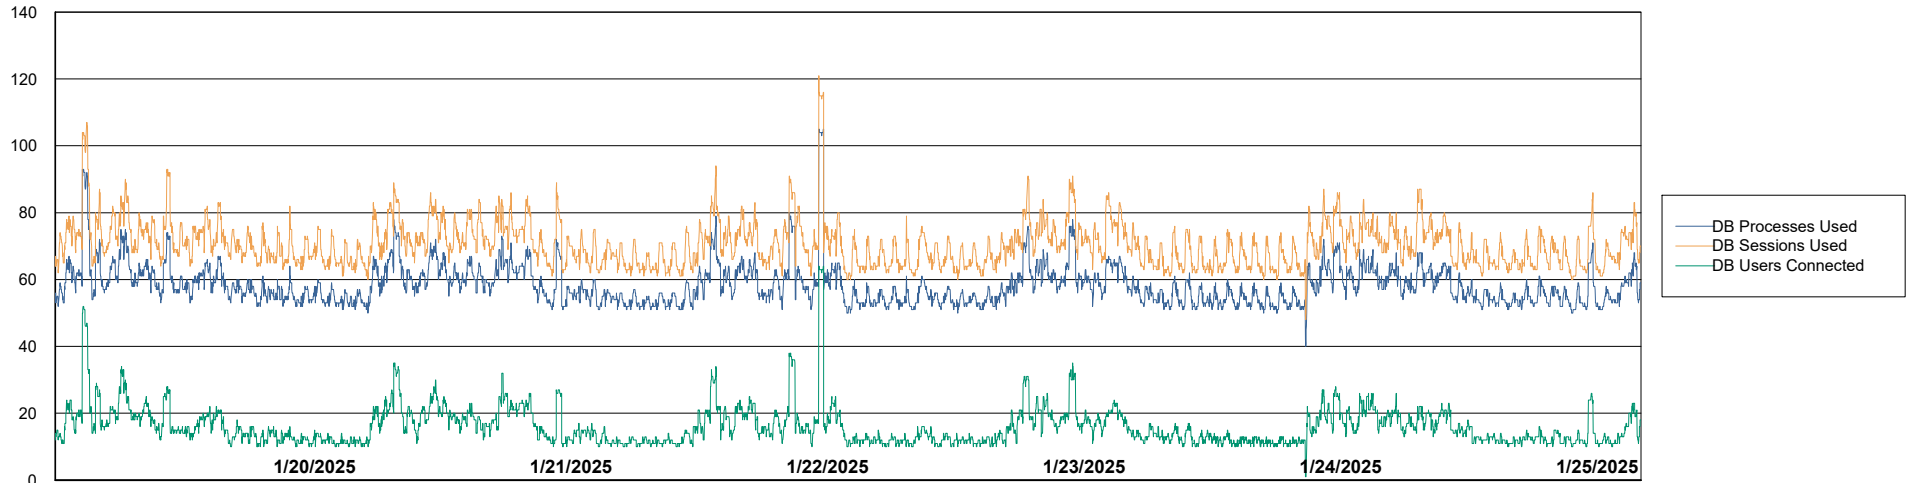

Database Performance NOA_PRD_NOVOBI_ABS1