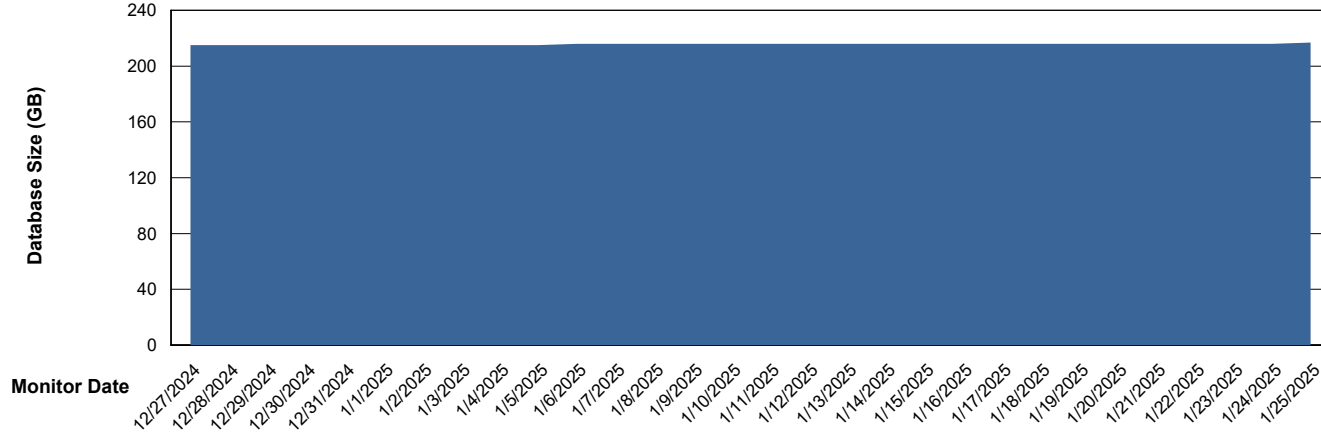

DATABASE SIZE NIX_PRD_ABSBI_ABS1

Database growth over last month