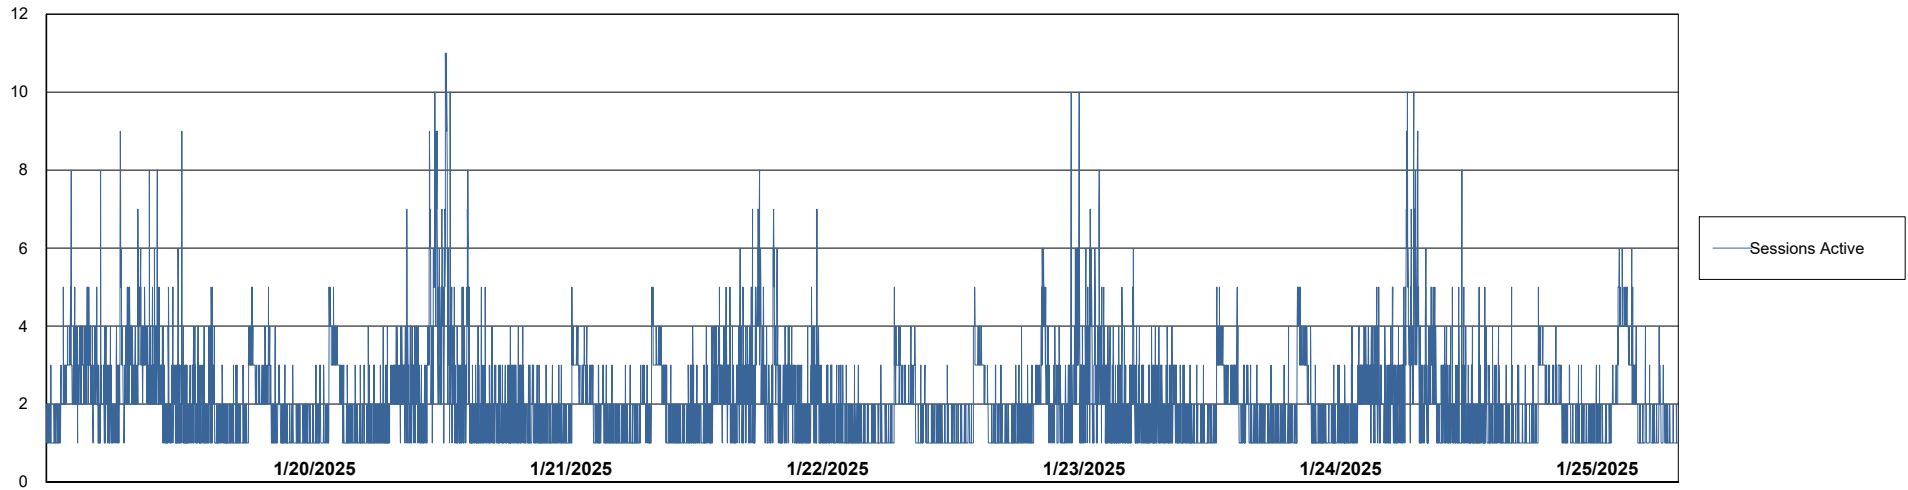

Weekly SLA Customer Report

Customer NIX_Production
Database ID 51

Database Performance NIX_PRD_ABSBI_ABS1

Weekly SLA Customer Report

Customer NIX_Production
Database ID 51

Database Performance NIX_PRD_ABSD01_ABS1