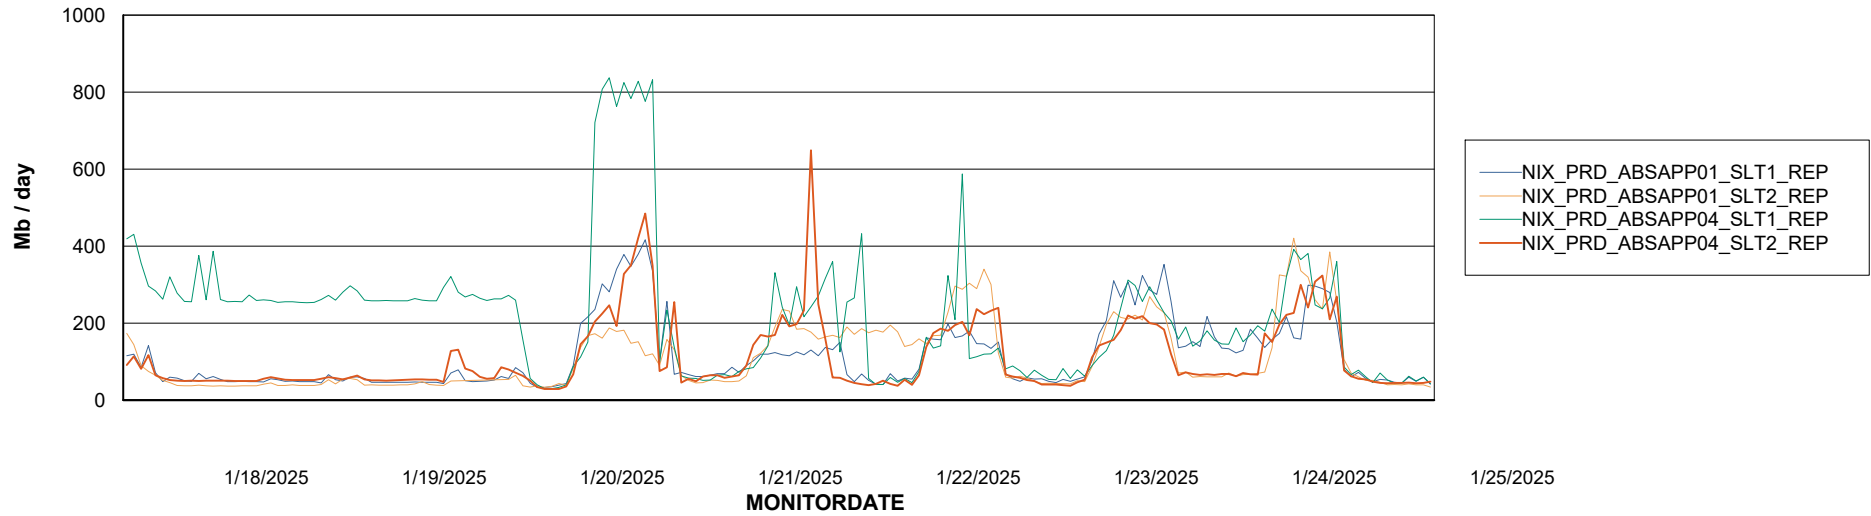

Avg memory used per ABS Server Service

Avg users per day per ABS server

Weekly SLA Customer Report

Customer NIX_Production
Database ID 51

ABSSolute Application ReportServer Services

Avg memory used per ReportServer Service