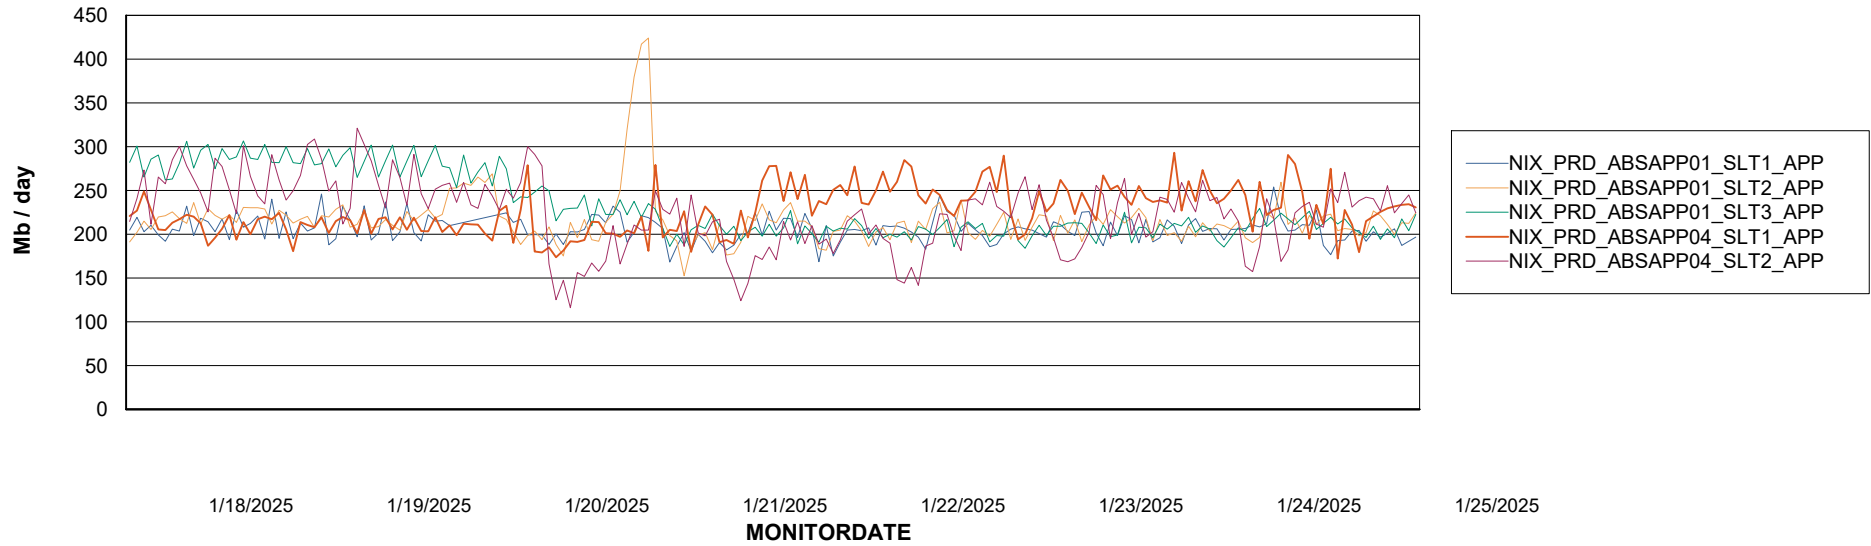

ABSSolute Application Server Services

Avg memory used per ABS Server Service