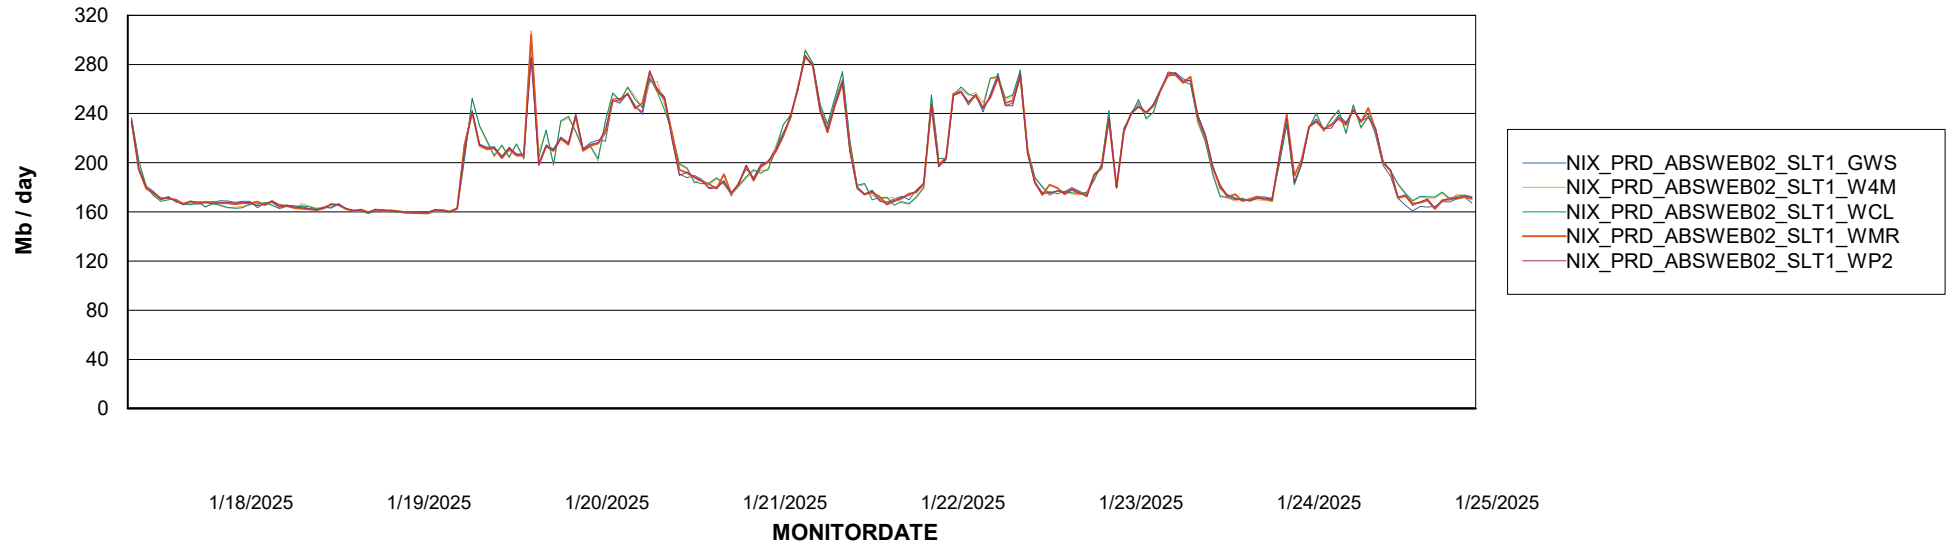

ABSolute Web Component Services

Avg memory used per ABS Web component