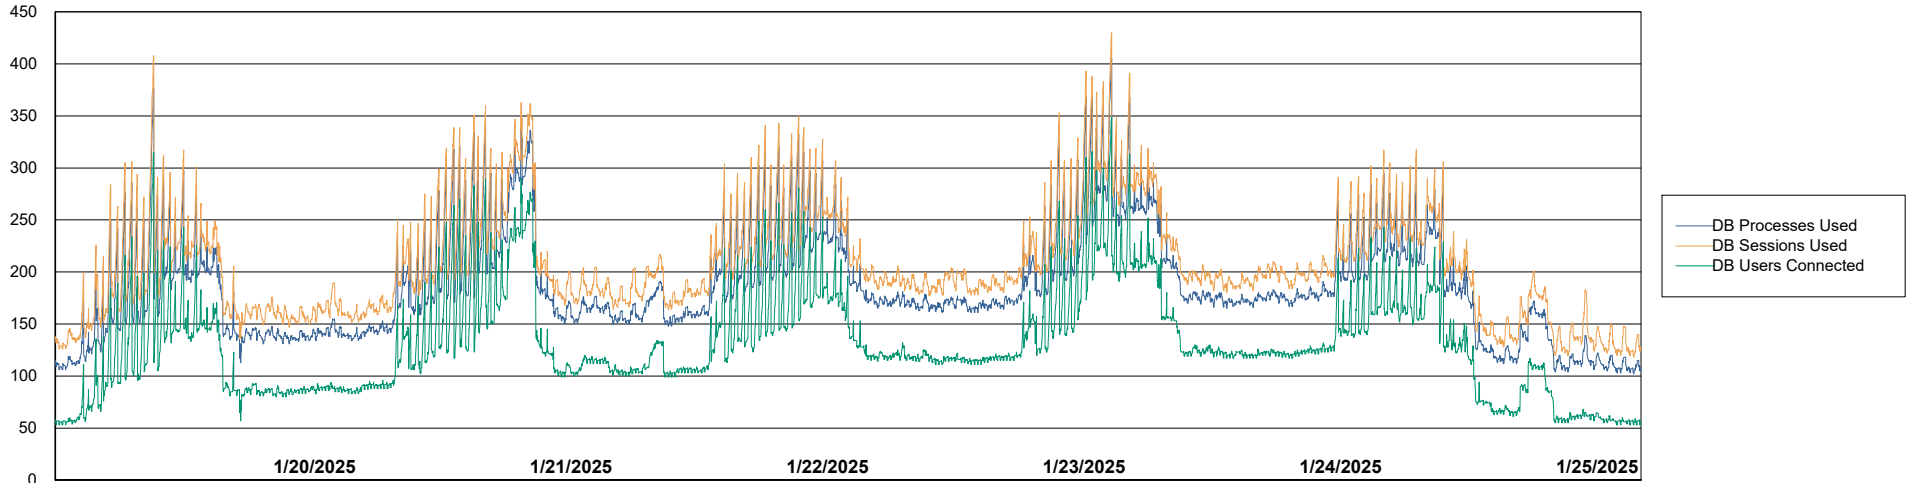

Weekly SLA Customer Report

Customer NIX_Production
Database ID 51

Database Performance NIX_PRD_ABSBI_ABS1

Weekly SLA Customer Report

Customer NIX_Production
Database ID 51

Database Performance NIX_PRD_ABSD01_ABS1