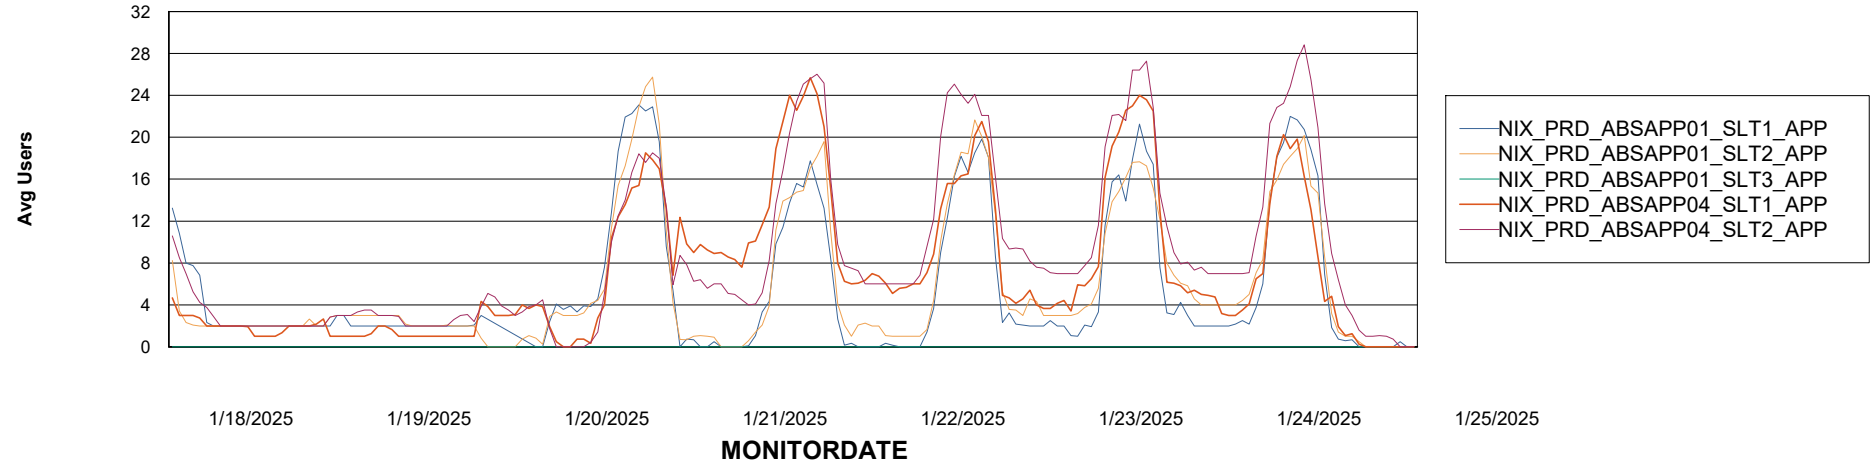

Avg users per day per ABS server