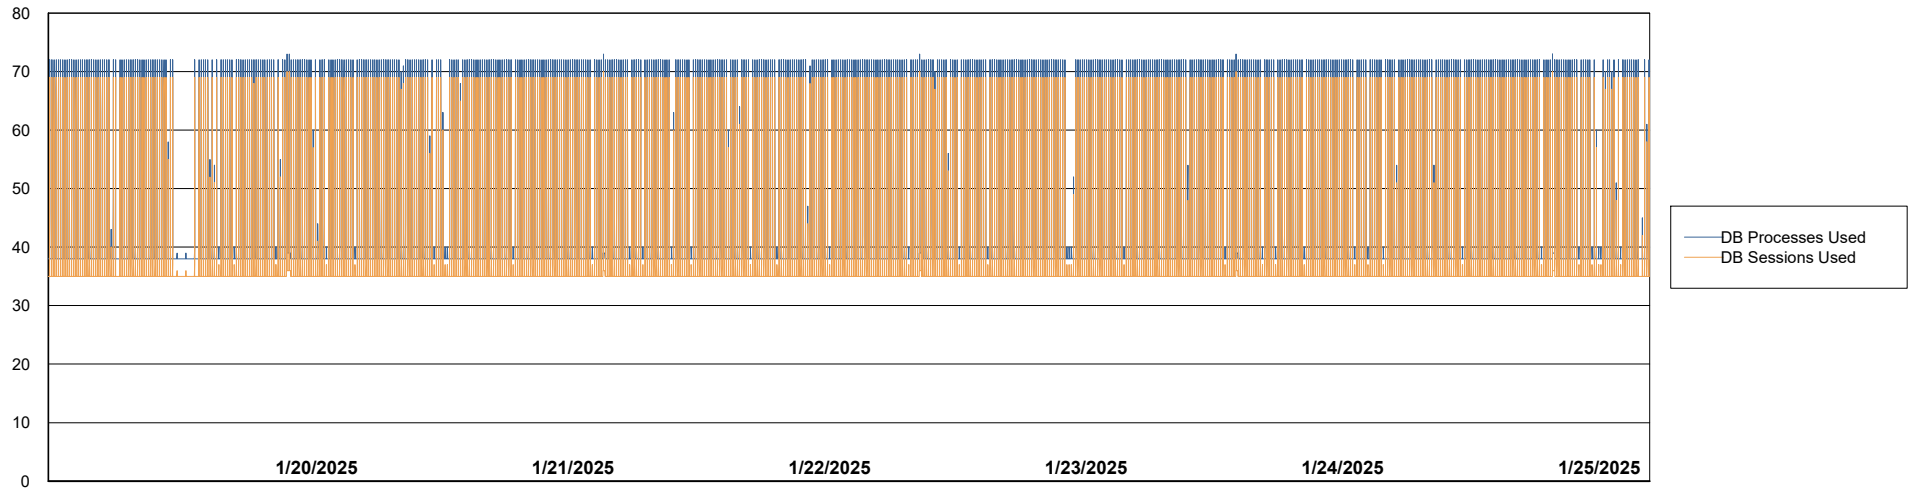

Database Performance NIX_PRD_ABSD02_HSBABS1

DB Processes Max 300