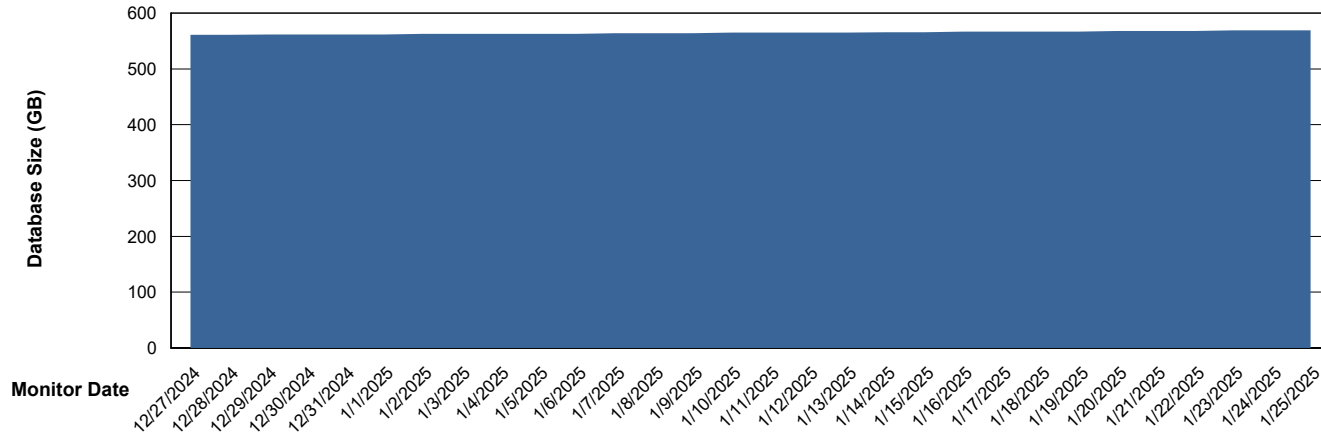

DATABASE SIZE NIX_PRD_ABSDB01_ABS1

Database growth over last month