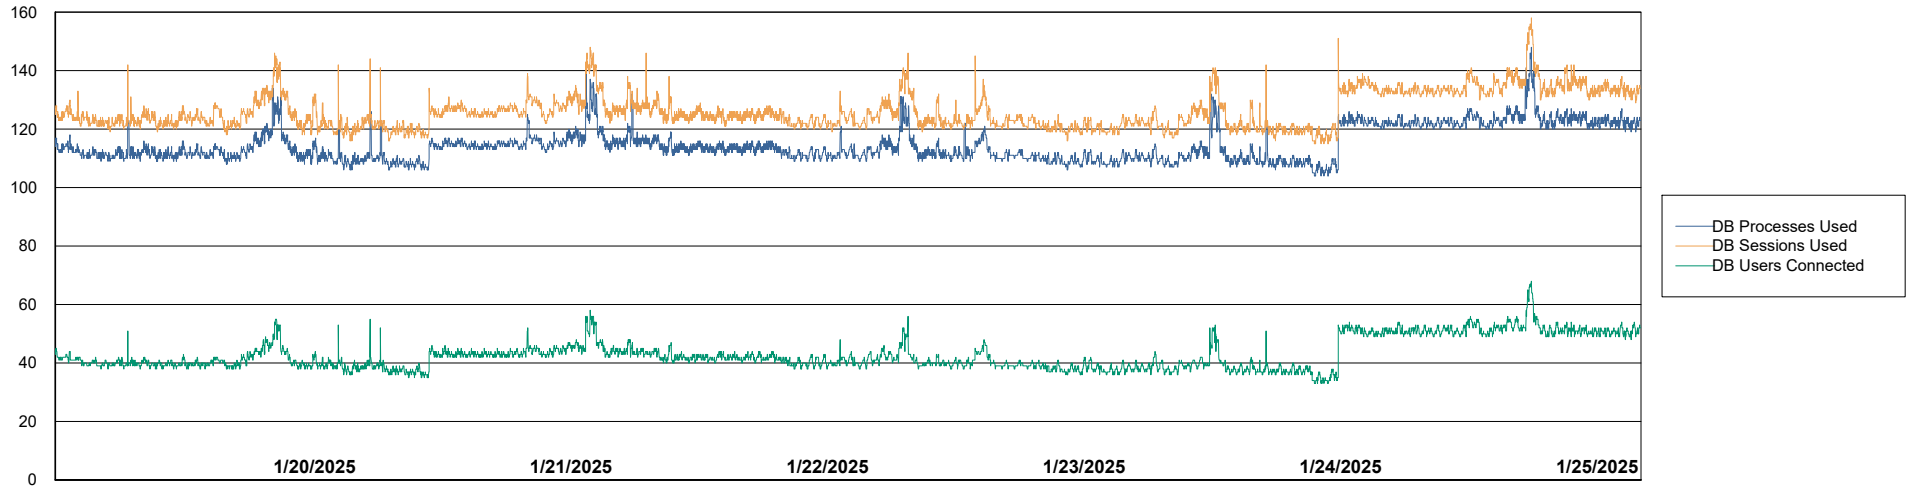

Database Performance LTS_PRD_CLSABSBI01_ABS1