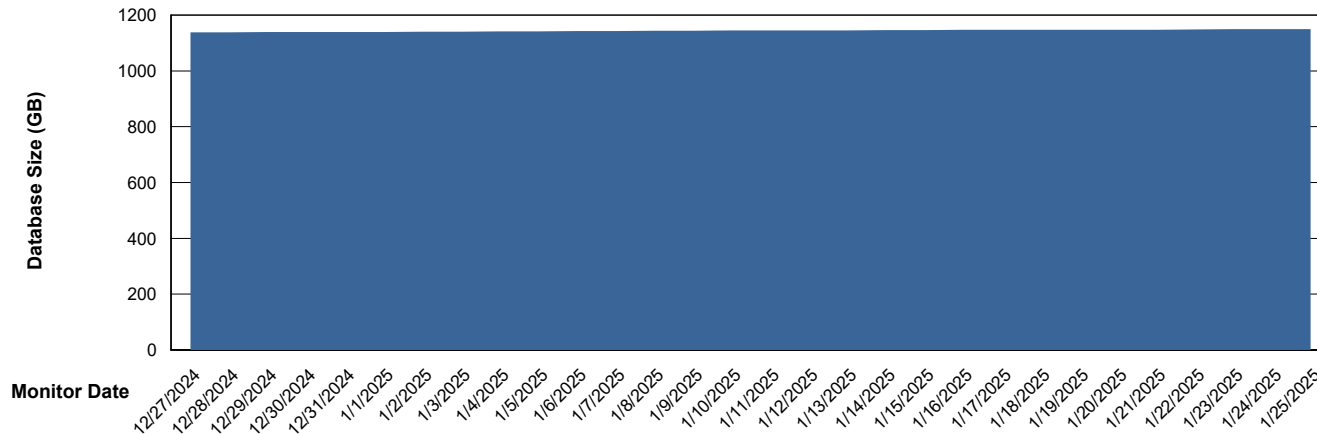

Customer LTS(CleanLease)_Production
Database ID 126

DATABASE SIZE LTS_PRD_CLSABSBI01_ABS1

Database growth over last month

DATABASE SIZE LTS_PRD_CLSABSDB01_ABS1

Database growth over last month

Weekly SLA Customer Report