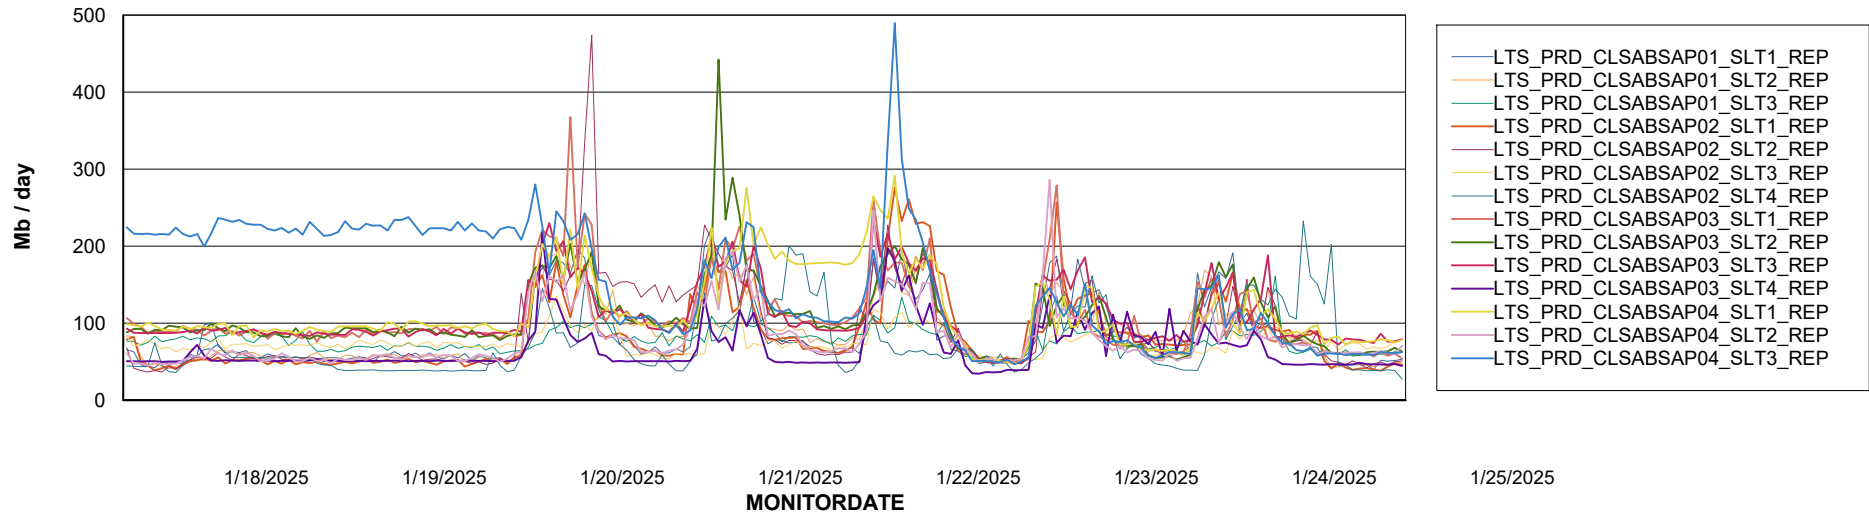

ABSSolute Application ReportServer Services

Avg memory used per ReportServer Service