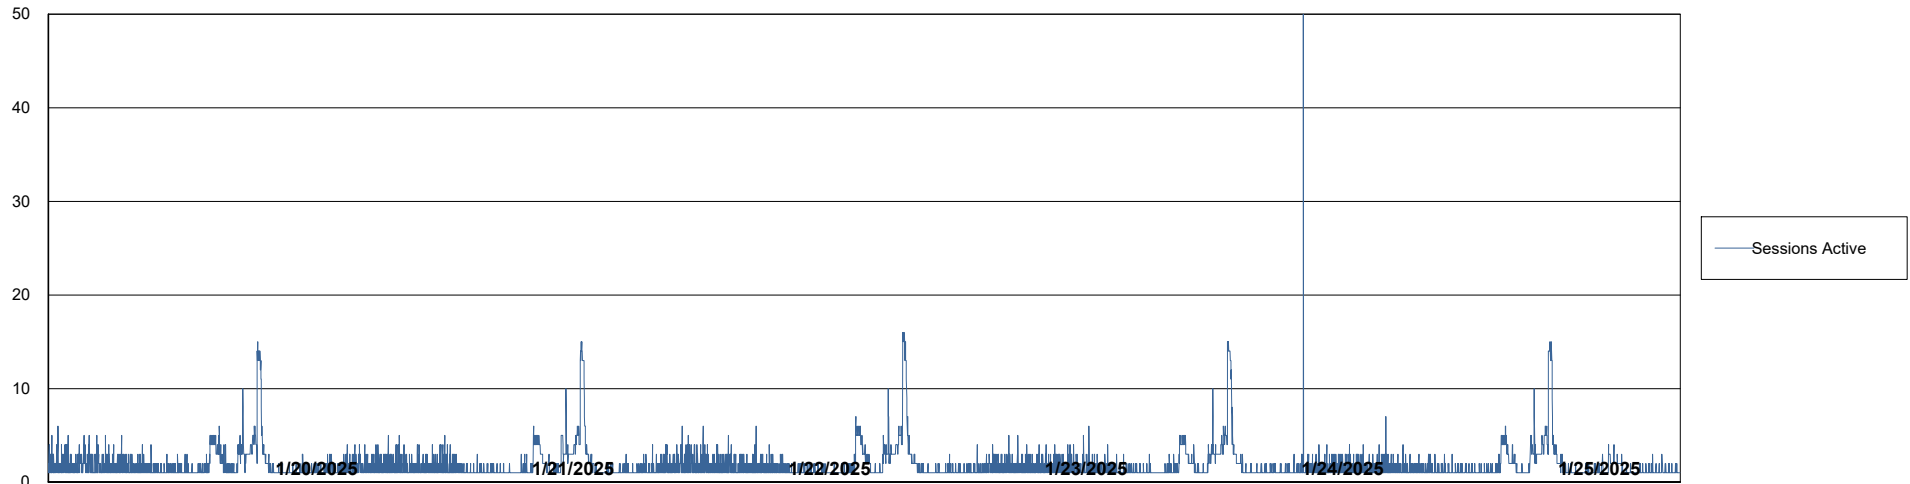

Weekly SLA Customer Report

Customer LTS(CleanLease)_Production
Database ID 126

Database Performance LTS_PRD_CLSABSBI01_ABS1

Weekly SLA Customer Report

Customer LTS(CleanLease)_Production
Database ID 126

Database Performance LTS_PRD_CLSABSD01_ABS1