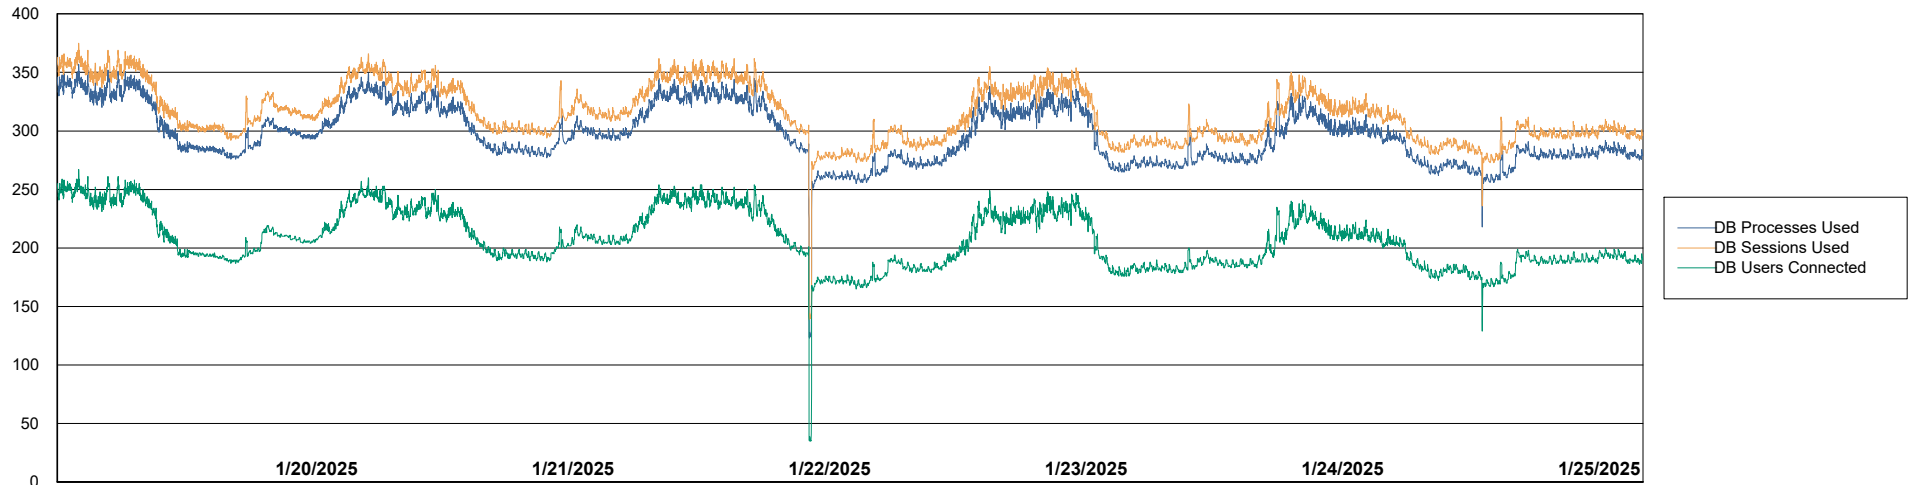

Weekly SLA Customer Report

Customer LTS(CleanLease)_Production
Database ID 126

Database Performance LTS_PRD_CLSABSBI01_ABS1

Weekly SLA Customer Report

Customer LTS(CleanLease)_Production
Database ID 126

Database Performance LTS_PRD_CLSABSD01_ABS1