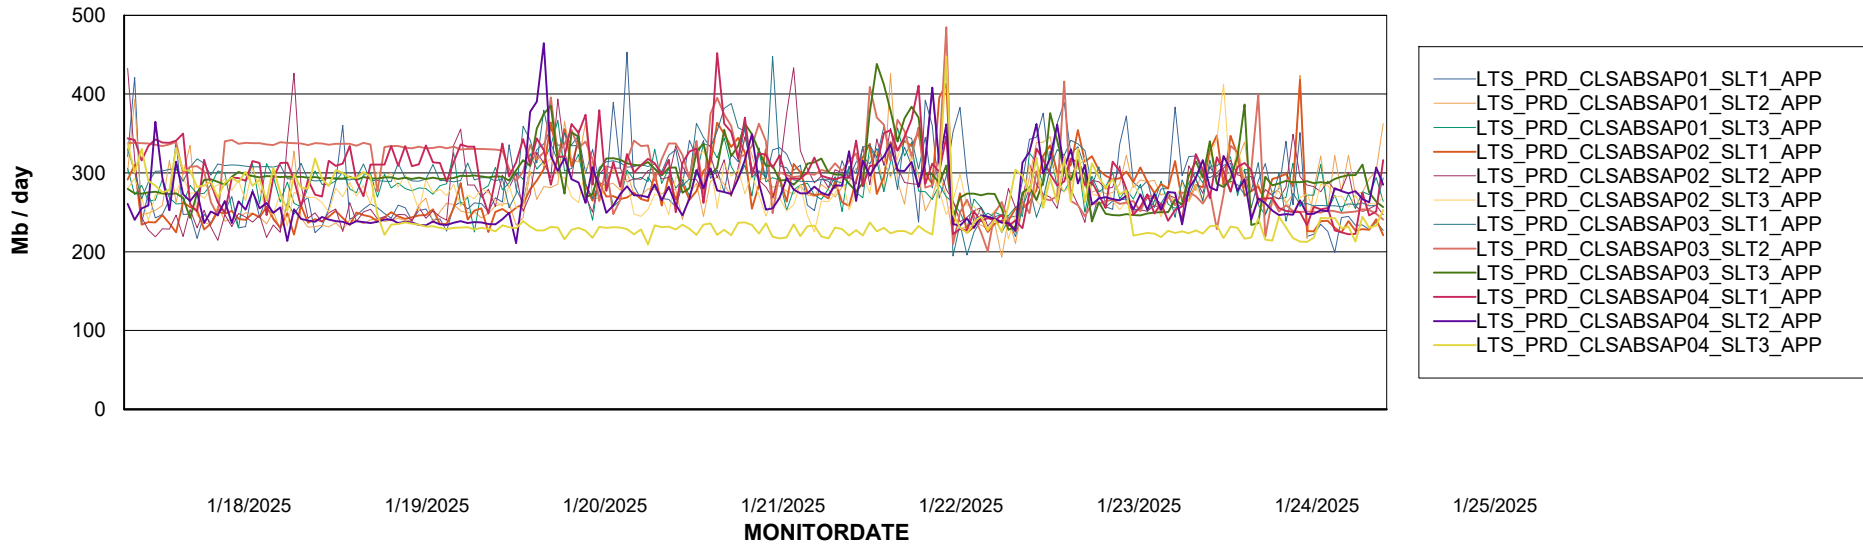

ABSSolute Application Server Services

Avg memory used per ABS Server Service