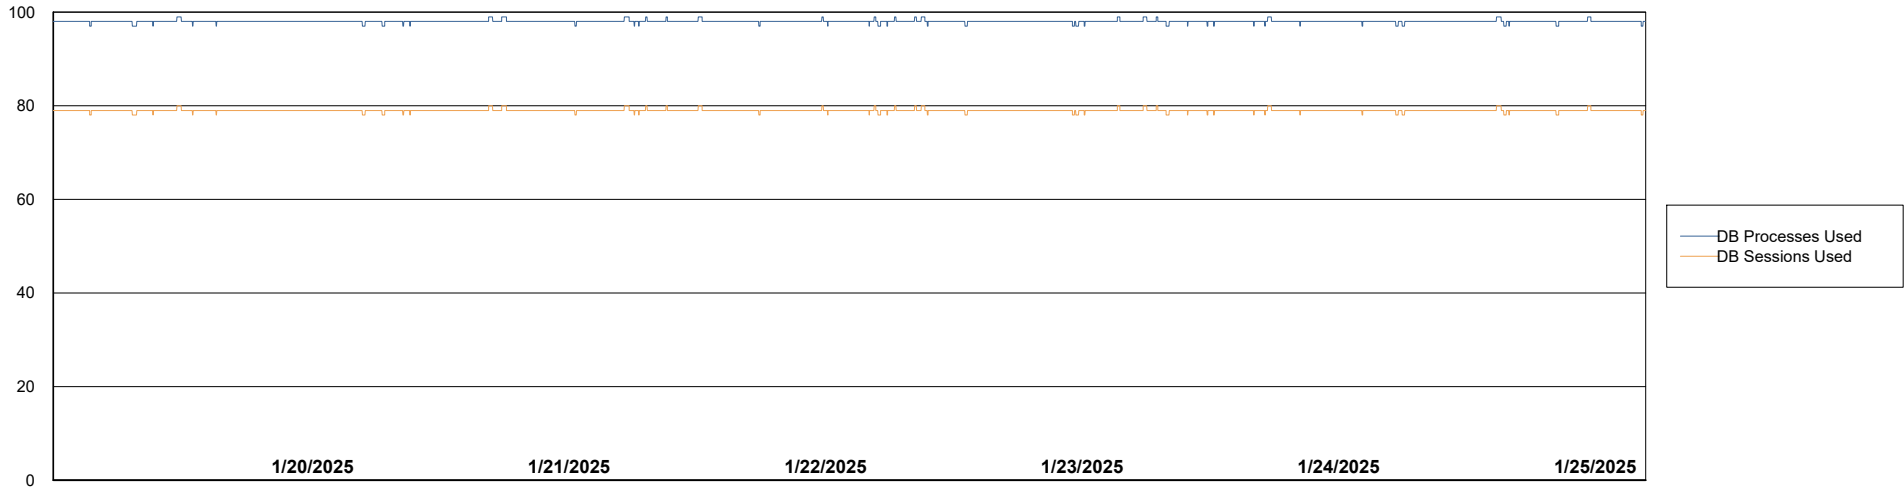

Database Performance LTS_PRD_CLSABSDB02_HSBABS1

DB Processes Max 4
DB Processes Max 1,000
DB Processes Max 0