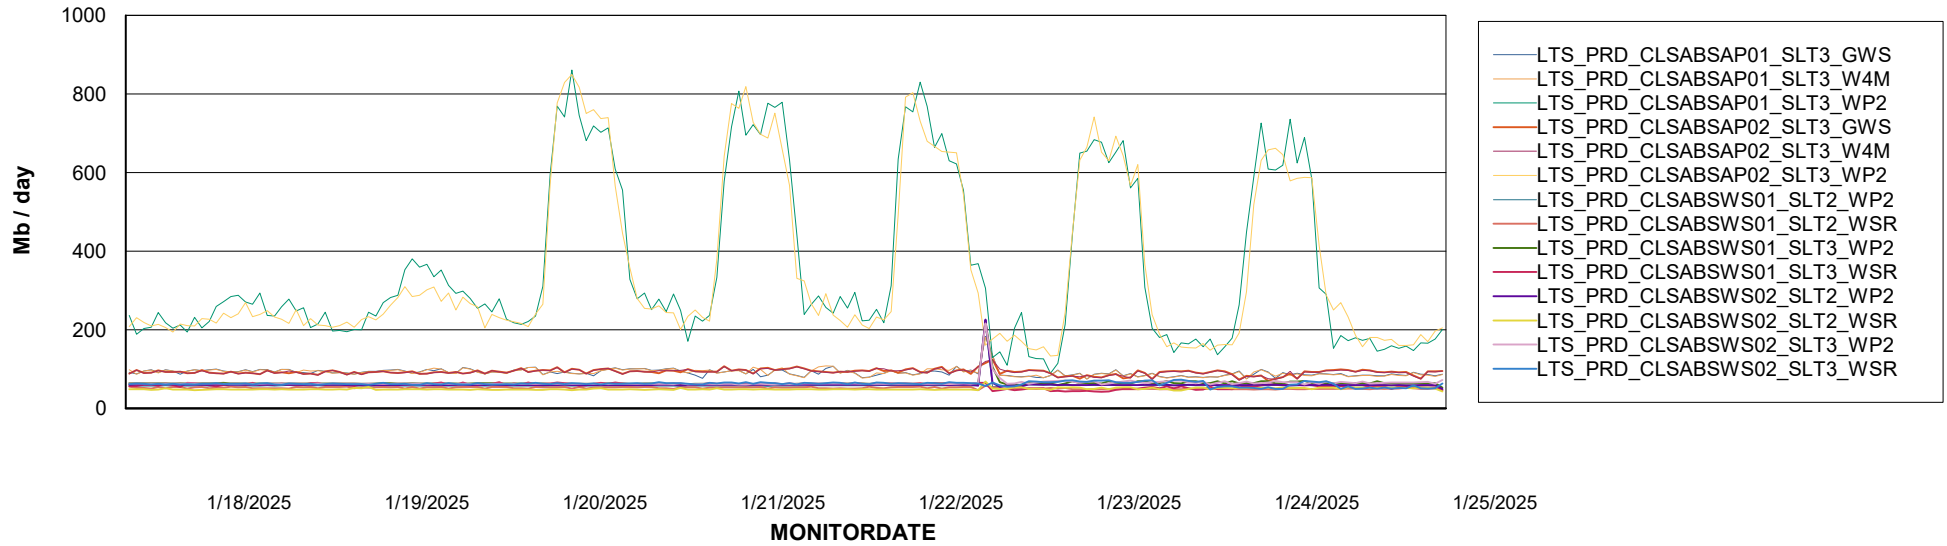

ABSSolute Web Component Services

Avg memory used per ABS Web component