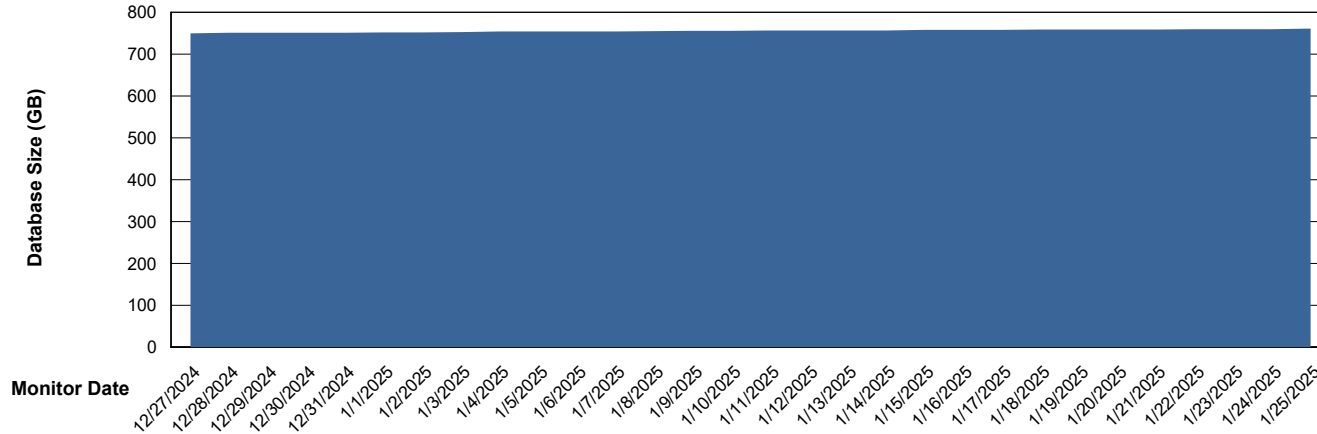

DATABASE SIZE LTS_PRD_CLSABSBI01_ABS1

Database growth over last month