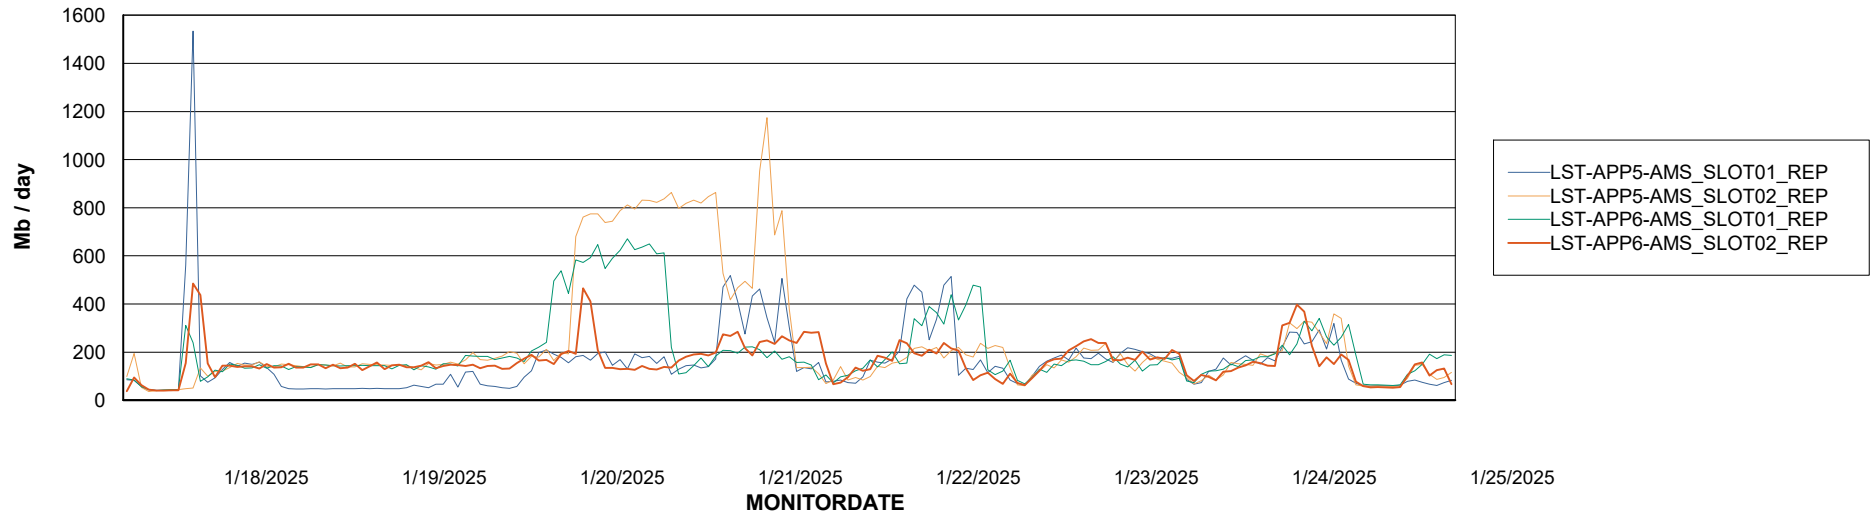

ABSSolute Application ReportServer Services

Avg memory used per ReportServer Service