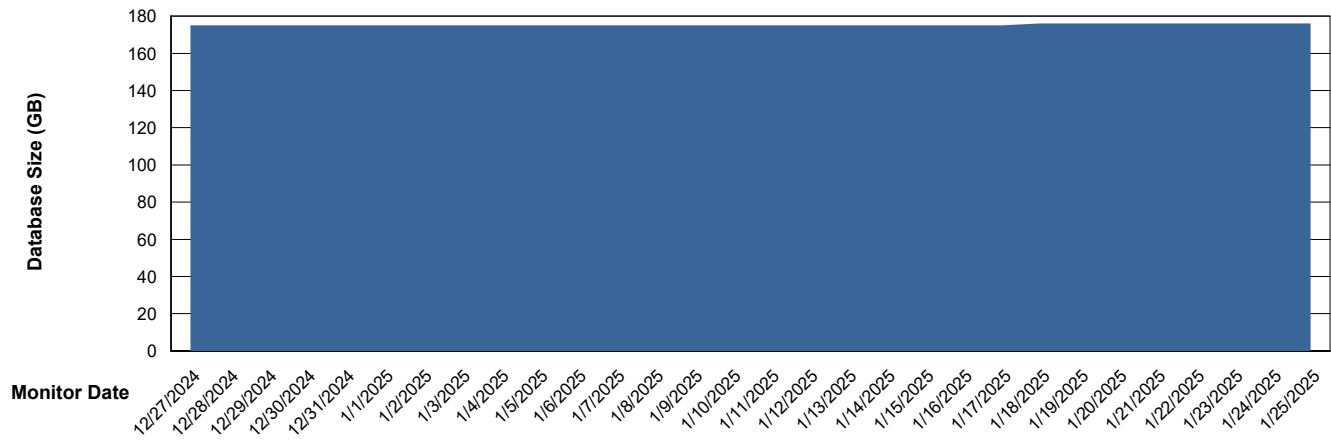

Weekly SLA Customer Report

Customer LST OCI AMS Production ABSEE
Database ID 206

DATABASE SIZE LST-DBS5-AMS_DB_ABSEE

Database growth over last month

DATABASE SIZE LST-DBS6-AMS_DB_ABSEE2

Database growth over last month