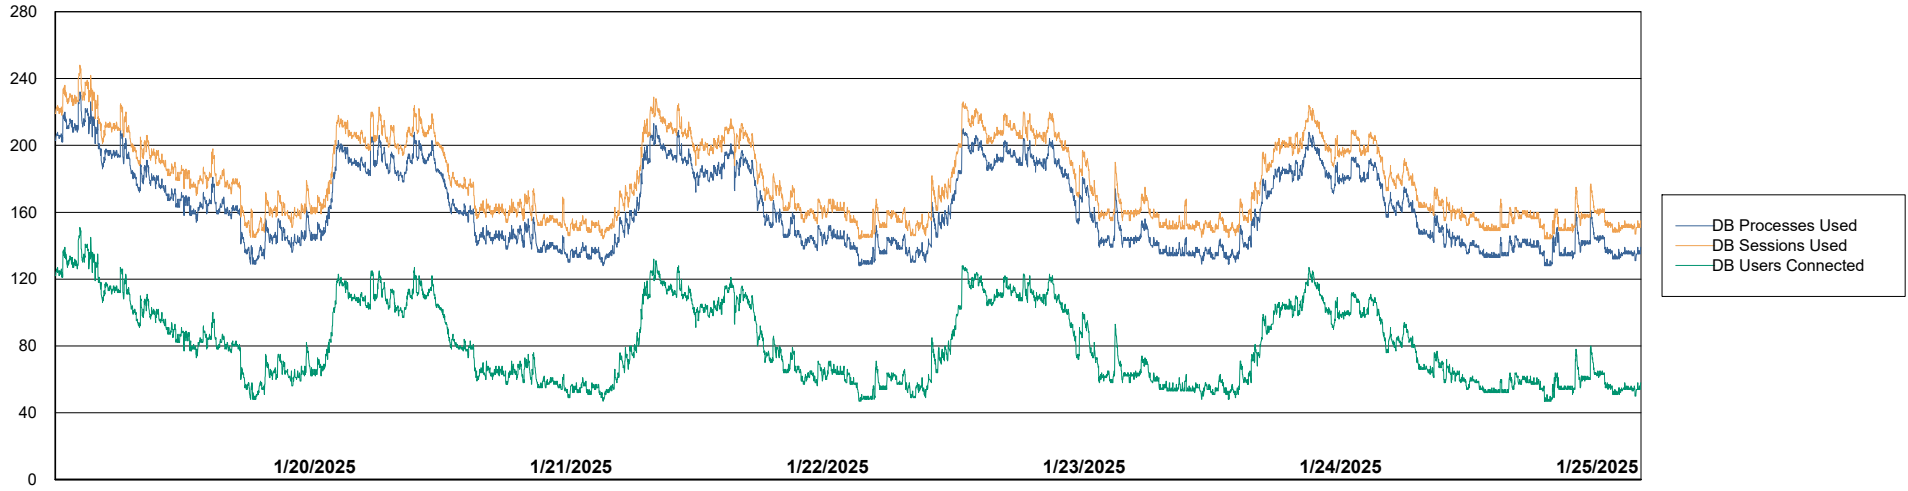

Database Performance LST-DBS5-AMS_DB_ABSEE