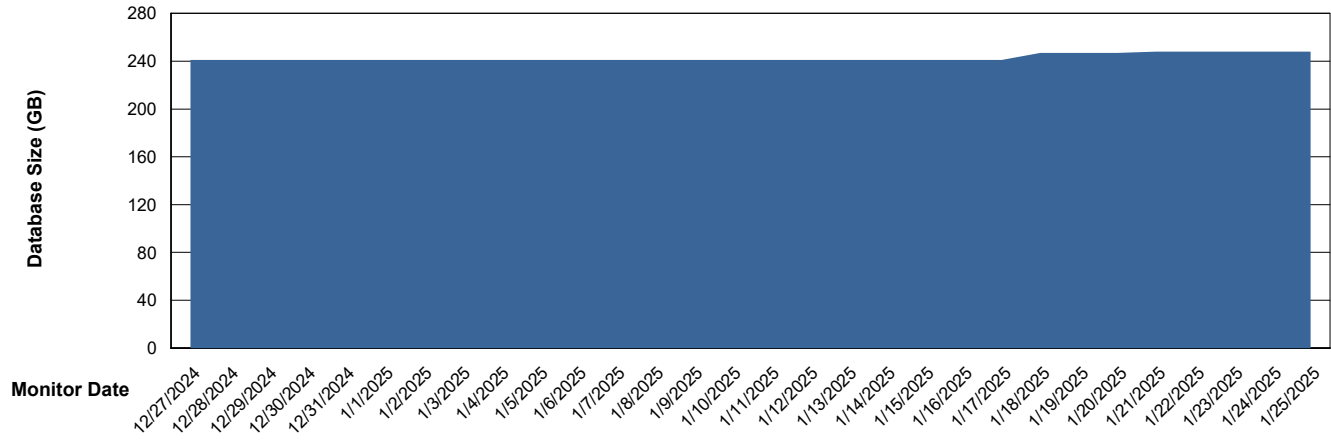

Database Performance LST-DBS6-AMS_DB_ABSEE2

Weekly SLA Customer Report

Customer LST OCI AMS Production ABSEE
Database ID 206

Database Performance LST-DBS6-AMS_DB_HSBABSEE

DB Processes Max 0
DB Processes Max 1,000

Weekly SLA Customer Report

Customer LST OCI AMS Production ABSEE
Database ID 206

DATABASE SIZE LST-DBS5-AMS_DB_ABSEE

Database growth over last month

DATABASE SIZE LST-DBS6-AMS_DB_ABSEE2

Database growth over last month