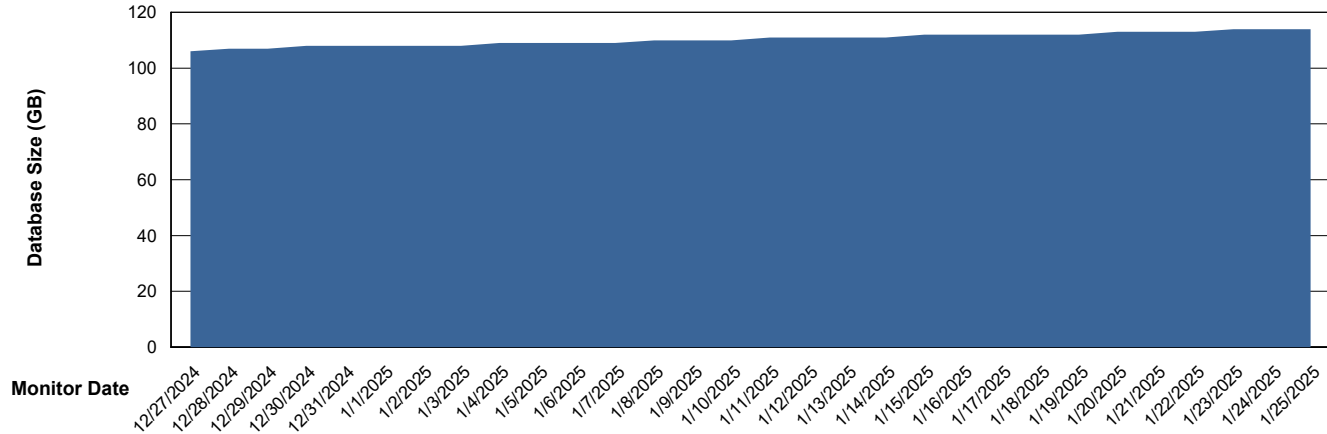

DB Processes Max 0
DB Processes Max 4
DB Processes Max 1,000

Weekly SLA Customer Report

Customer KLH_Production (24/7)
Database ID 139

DATABASE SIZE Future Live KLH_PRD_SRSBIDB02_ABS1

Database growth over last month

DATABASE SIZE KLH_PRD_SRSBIDB01_ABS1

Database growth over last month

Weekly SLA Customer Report

Customer KLH_Production (24/7)
Database ID 139

DATABASE SIZE KLH_PRD_SRSDB01_ABS1

Database growth over last month