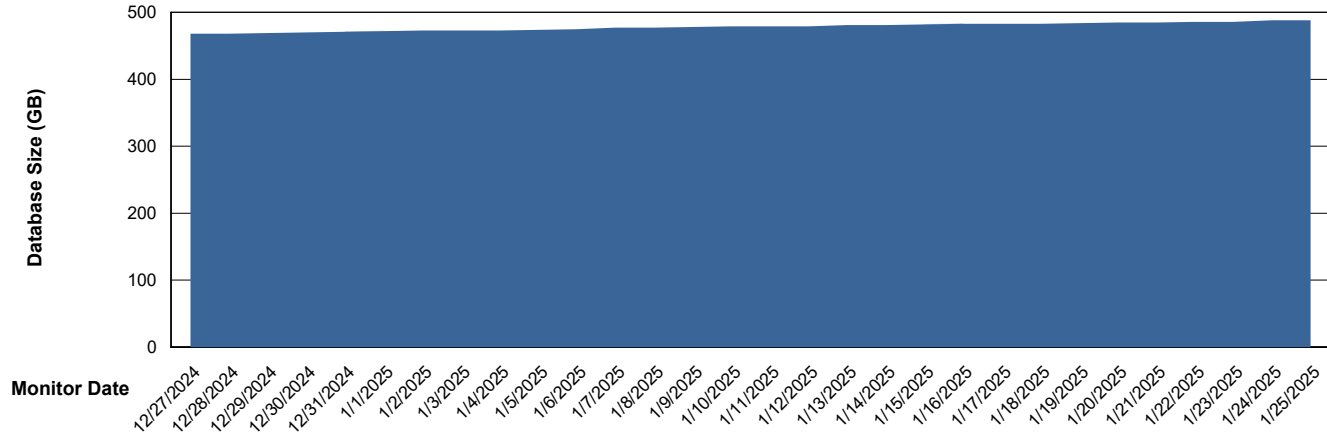

DATABASE SIZE KLH_PRD_SRSBIDB01_ABS1

Database growth over last month

Weekly SLA Customer Report

Customer KLH_Production (24/7)
Database ID 139

DATABASE SIZE KLH_PRD_SRSDB01_ABS1

Database growth over last month