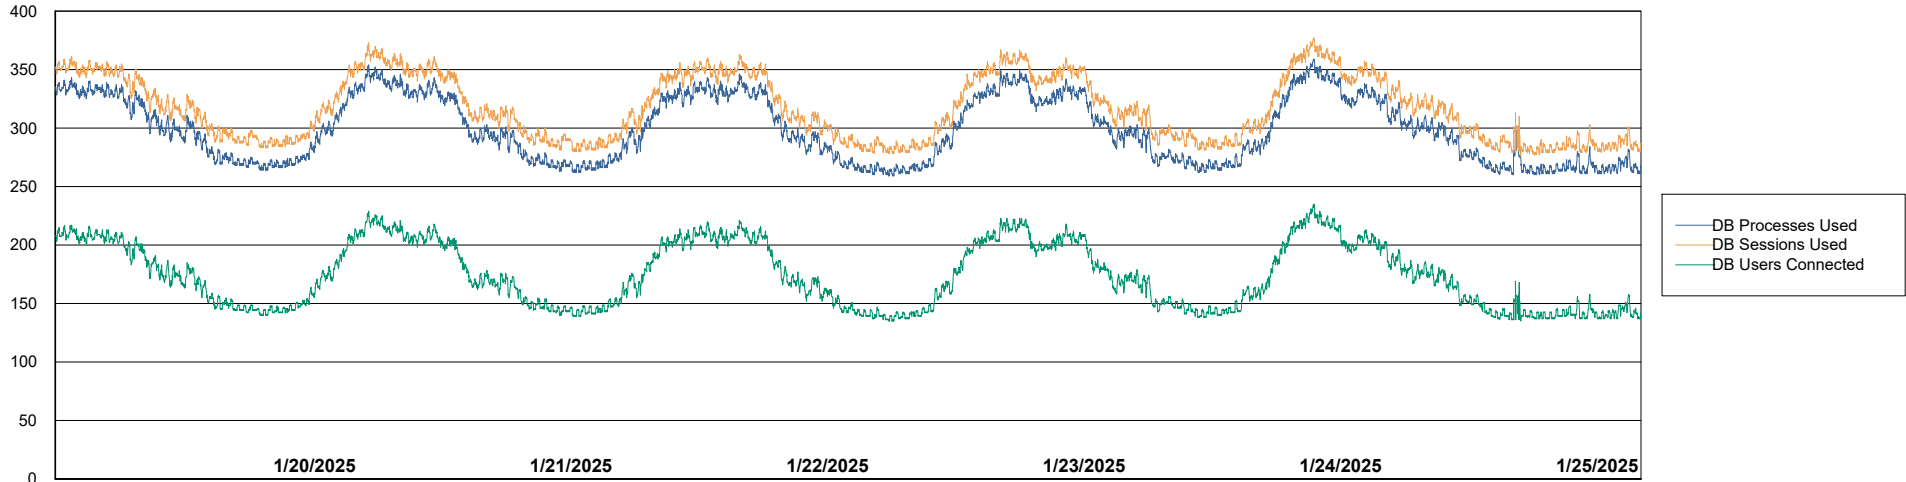

Database Performance KLH_PRD_SRSDDB01_ABS1