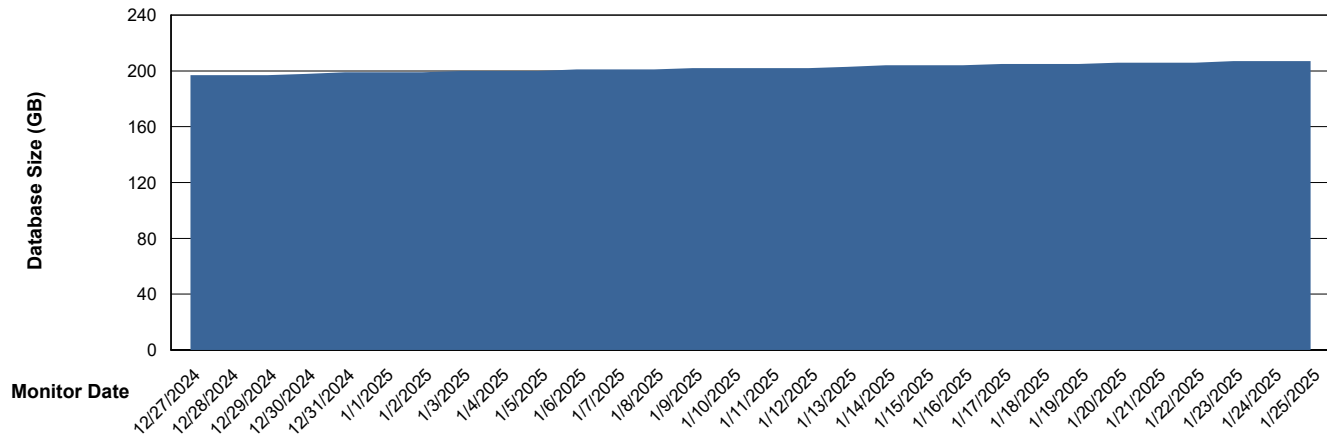

DATABASE SIZE KLH_PRD_SRSBIDB01_ABS1

Database growth over last month