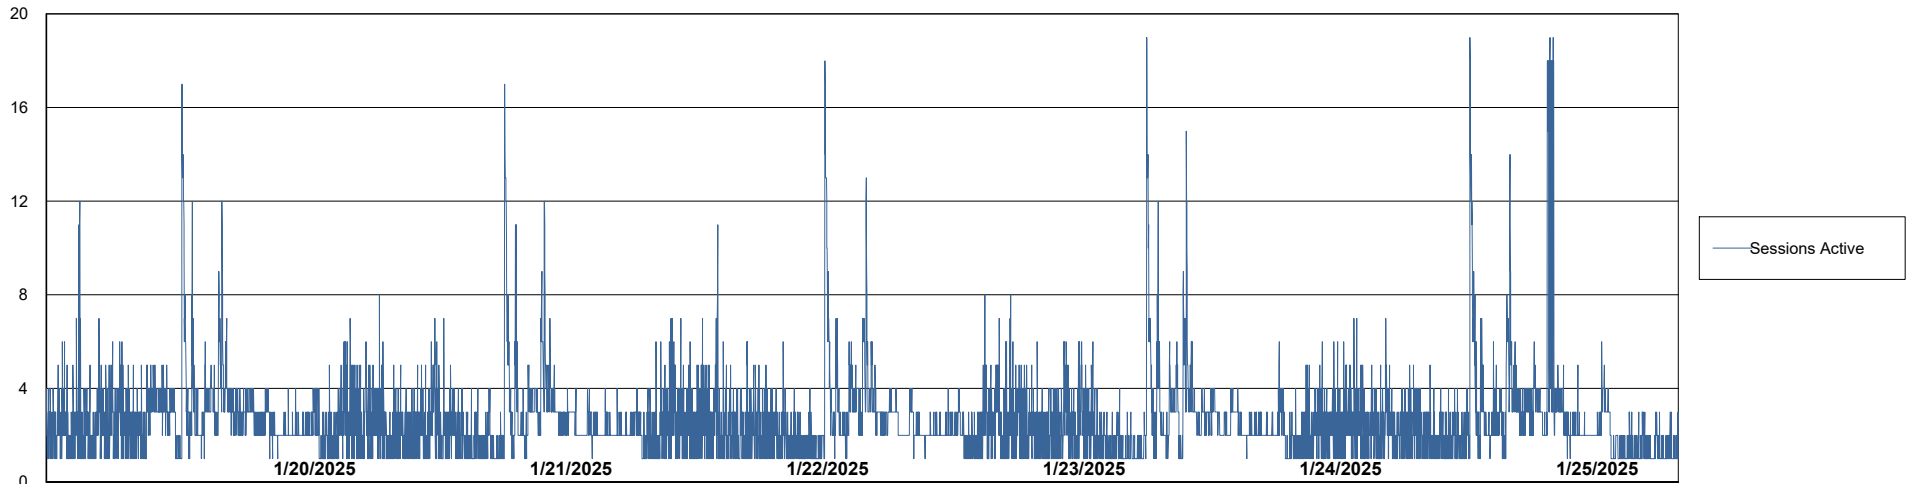

Database Performance KLH_PRD_SRSDDB01_ABS1