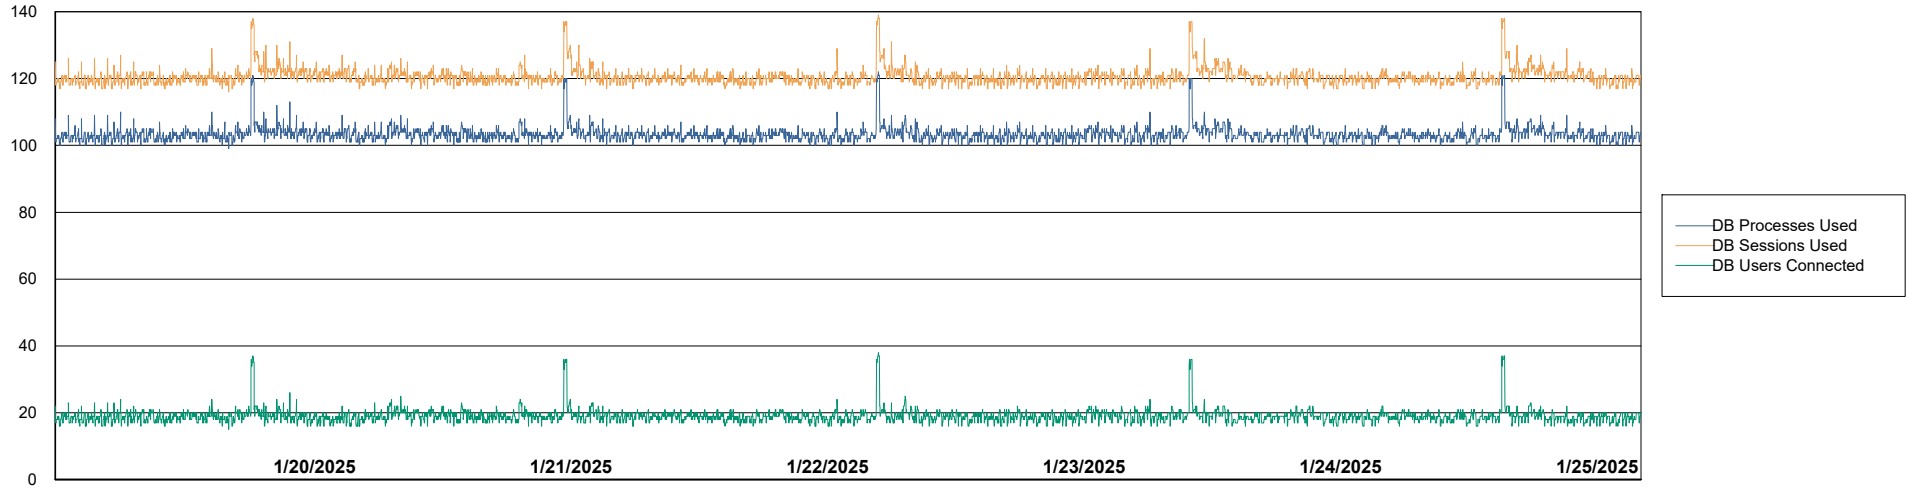

Weekly SLA Customer Report

Customer KLH_Production (24/7)
Database ID 139

Database Performance Future Live KLH_PRD_SRSBIDB02_ABS1

Weekly SLA Customer Report

Customer KLH_Production (24/7)
Database ID 139

Database Performance KLH_PRD_SRSBIDB01_ABS1