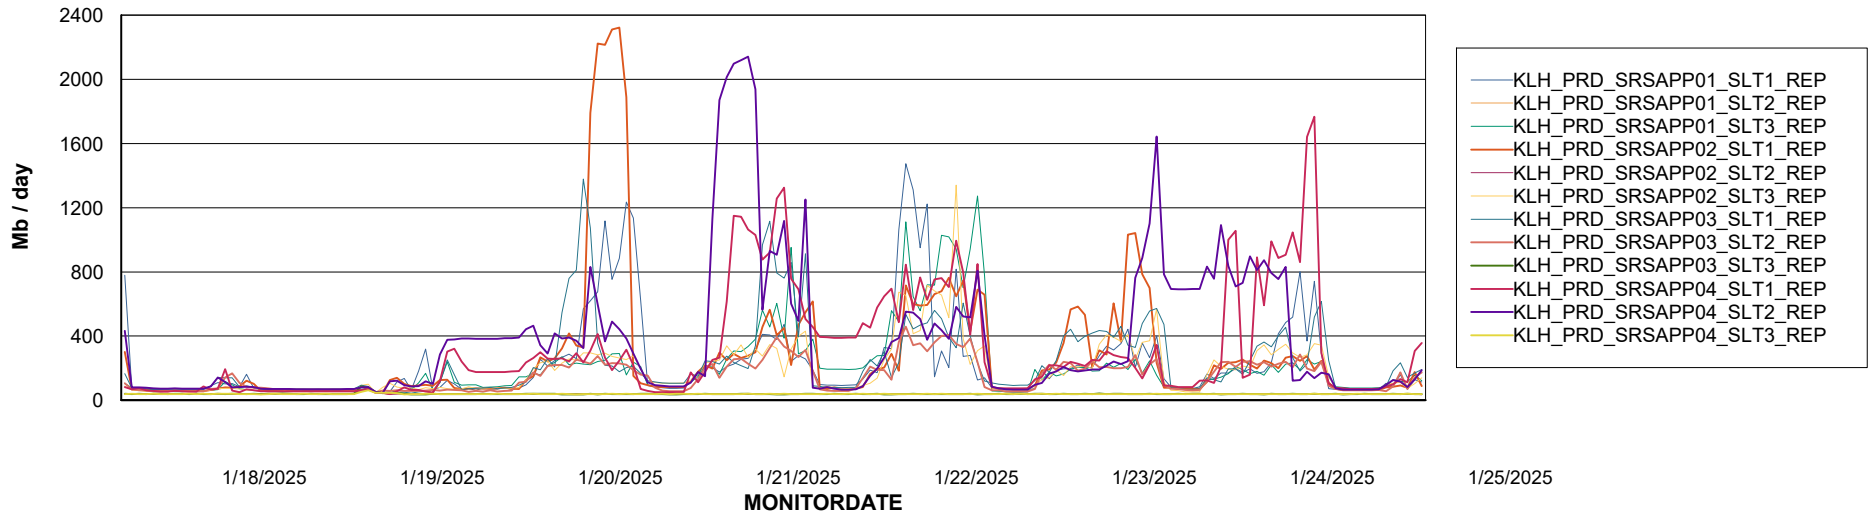

ABSSolute Application ReportServer Services

Avg memory used per ReportServer Service