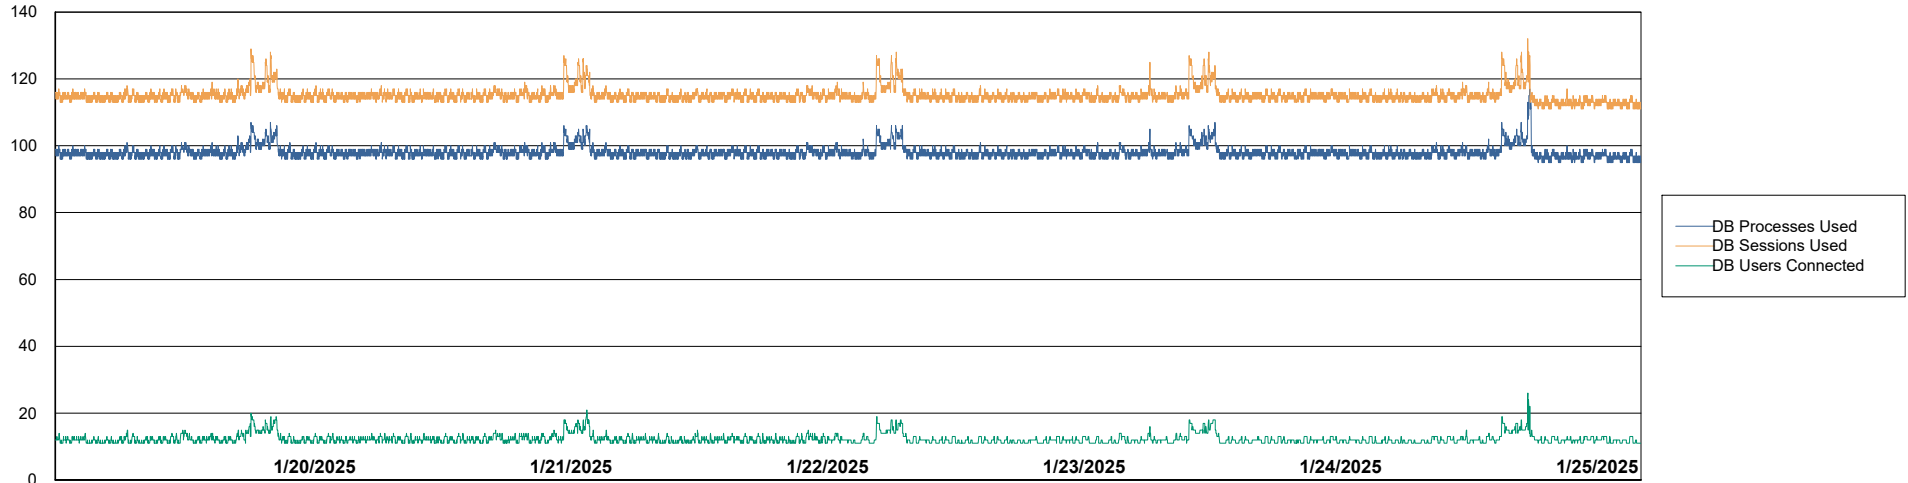

Weekly SLA Customer Report

Customer KLH_Production (24/7)
Database ID 139

Database Performance Future Live KLH_PRD_SRSBIDB02_ABS1

Weekly SLA Customer Report

Customer KLH_Production (24/7)
Database ID 139

Database Performance KLH_PRD_SRSBIDB01_ABS1