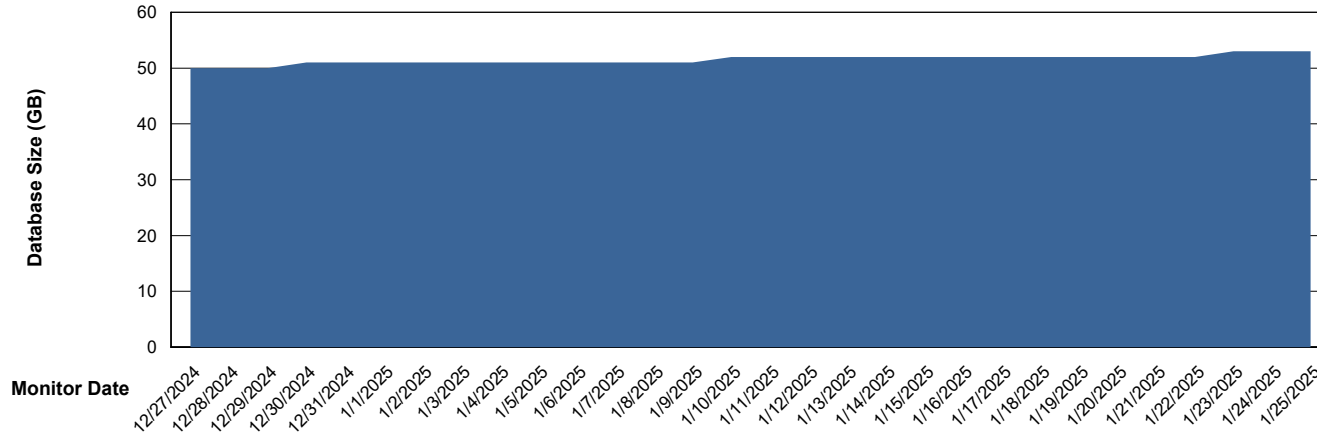

DATABASE SIZE KBR-BI-TOR_PROD_ABS1

Database growth over last month