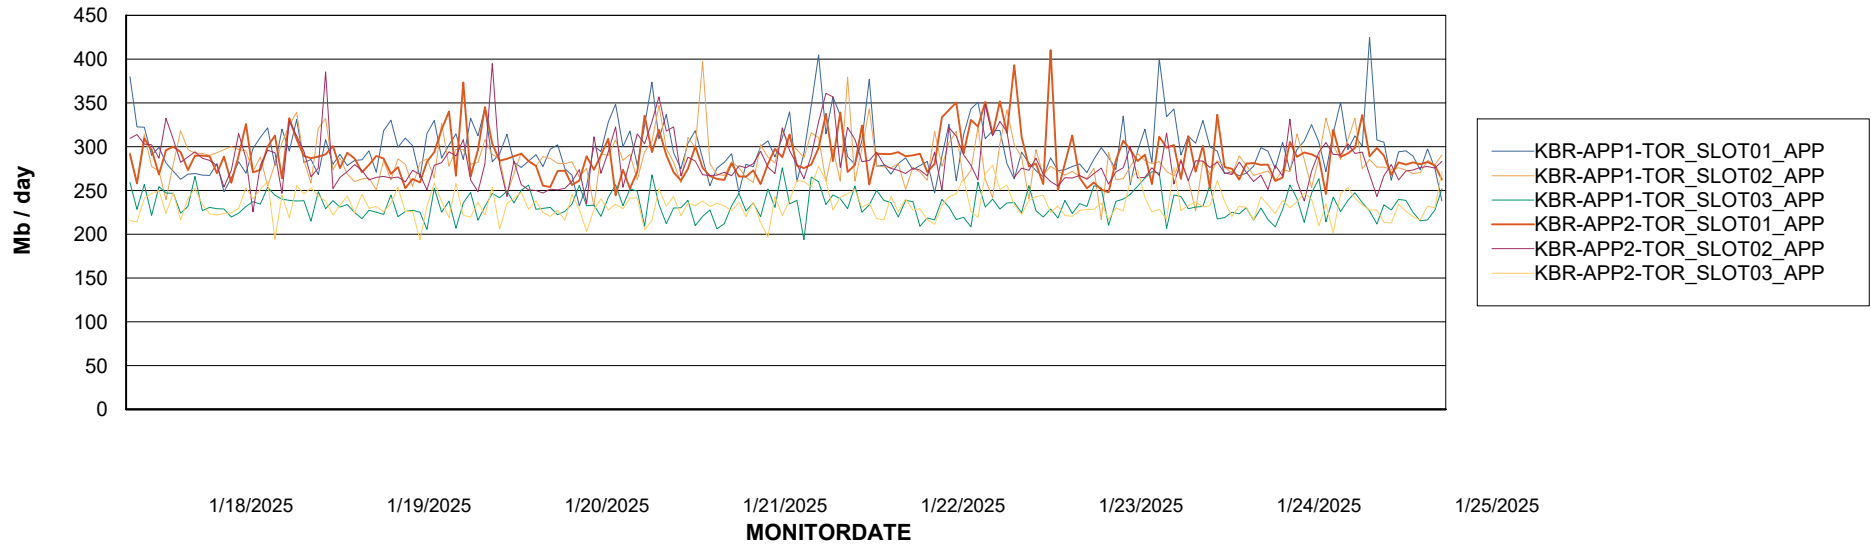

ABSolute Application Server Services

Avg memory used per ABS Server Service