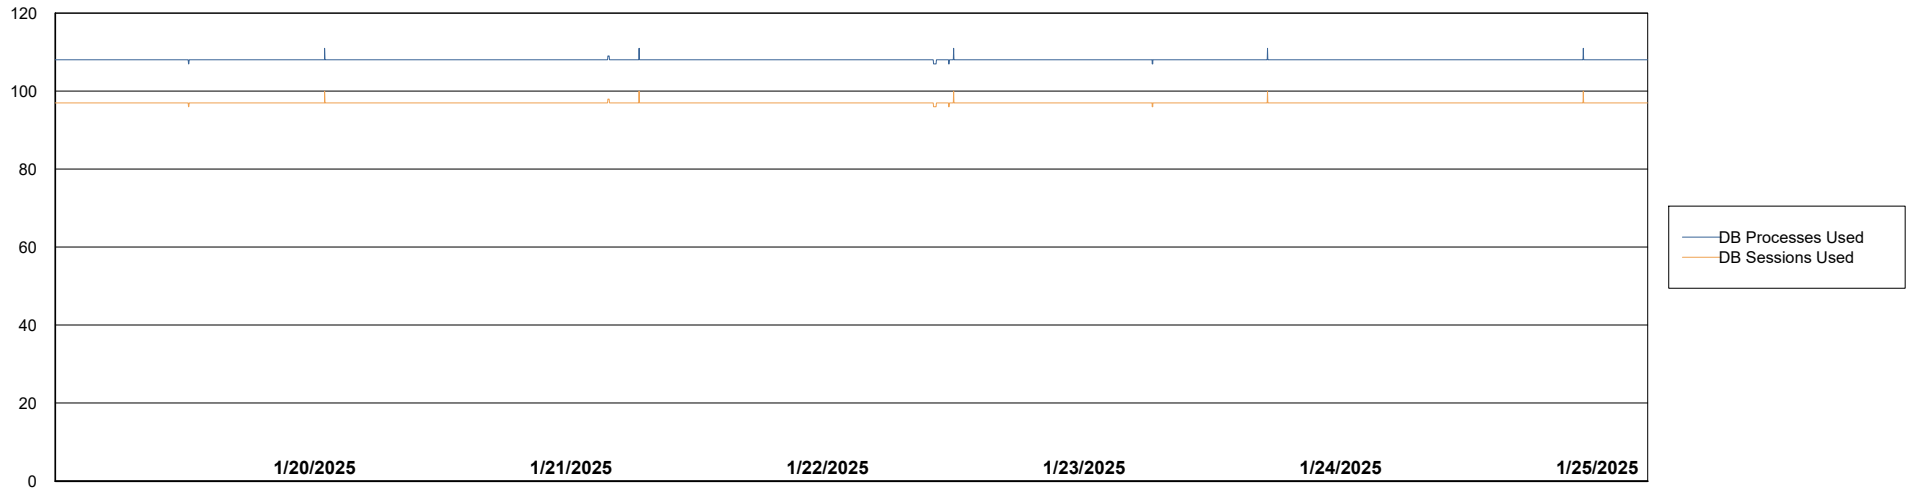

Database Performance KBR-DBS2-TOR_PROD_HSBABS1

DB Processes Max 4
DB Processes Max 0
DB Processes Max 1,000