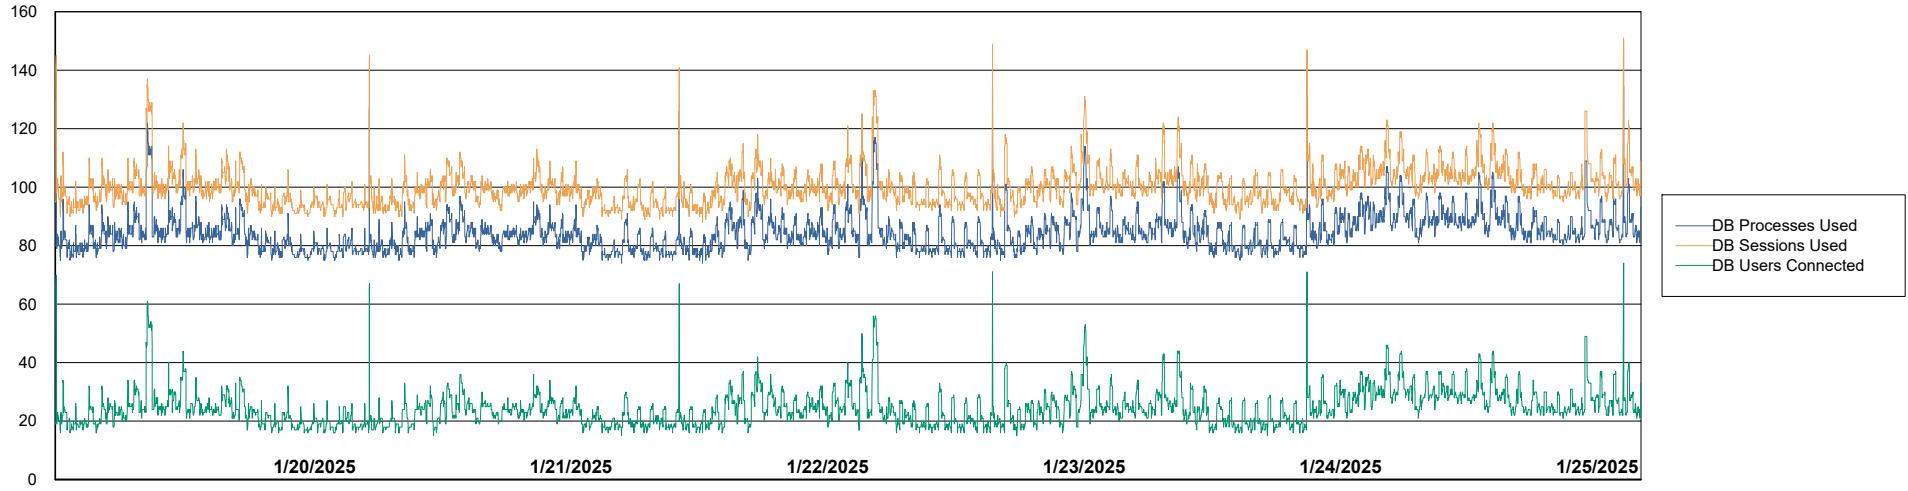

Database Performance KBR-BI-TOR_PROD_ABS1