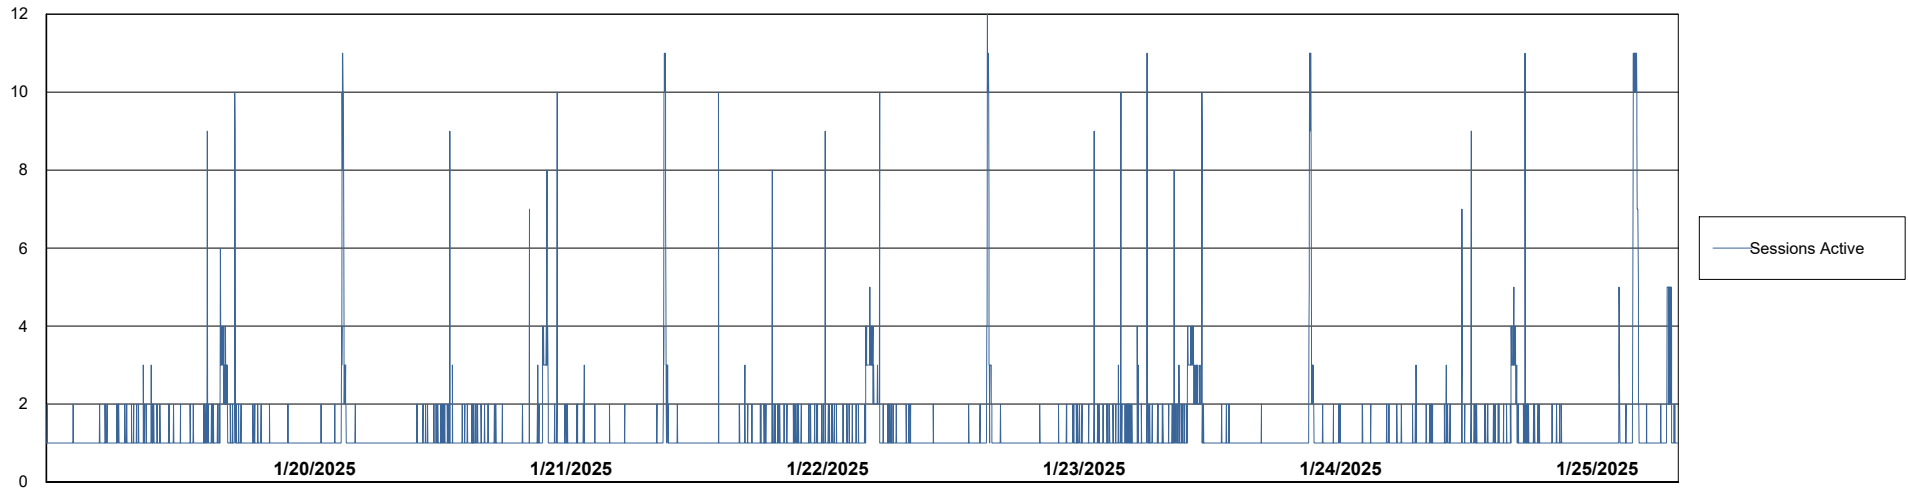

Weekly SLA Customer Report

Customer KBR OCI TOR Production
Database ID 200

Database Performance KBR-BI-TOR_PROD_ABS1

Weekly SLA Customer Report

Customer KBR OCI TOR Production
Database ID 200

Database Performance KBR-DBS1-TOR_PROD_ABS1