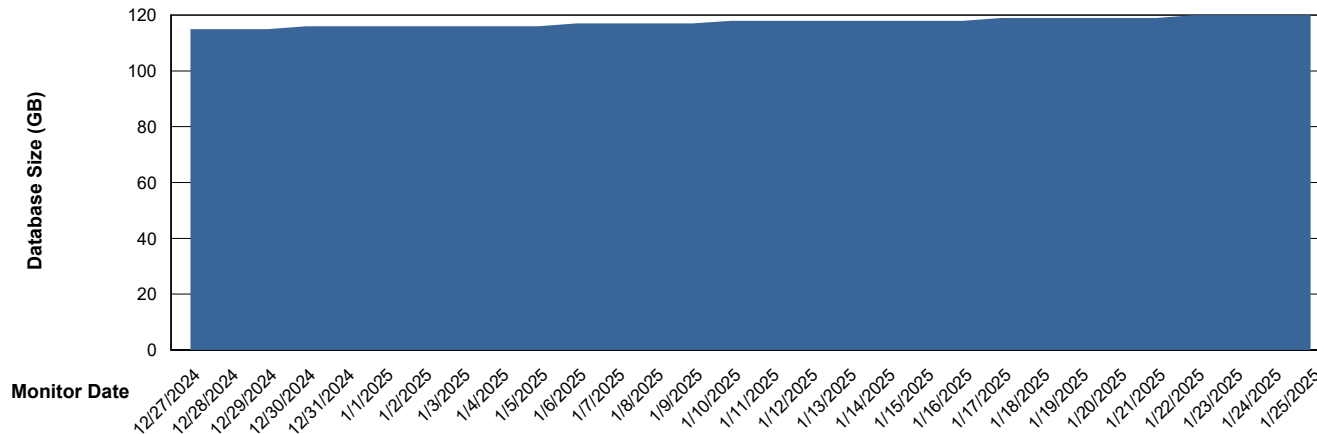

Customer KBR OCI TOR Production
Database ID 200

DATABASE SIZE KBR-BI-TOR_PROD_ABS1

Database growth over last month

DATABASE SIZE KBR-DBS1-TOR_PROD_ABS1

Database growth over last month

Weekly SLA Customer Report