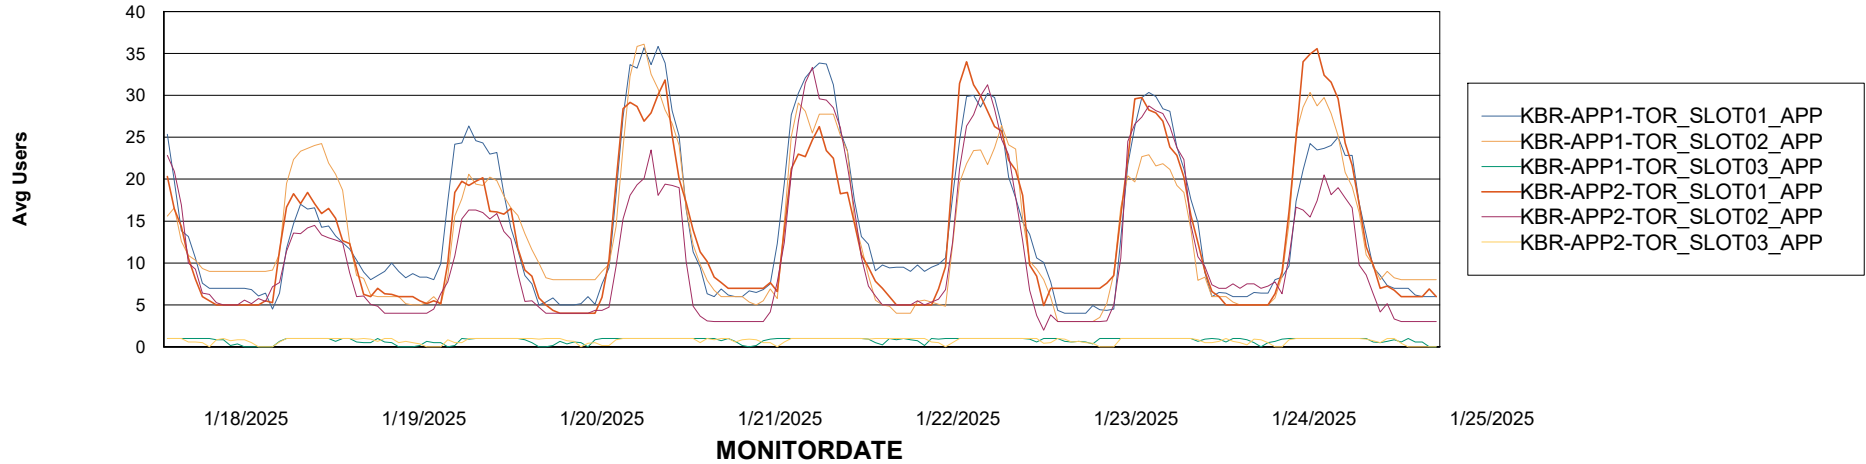

Avg users per day per ABS server