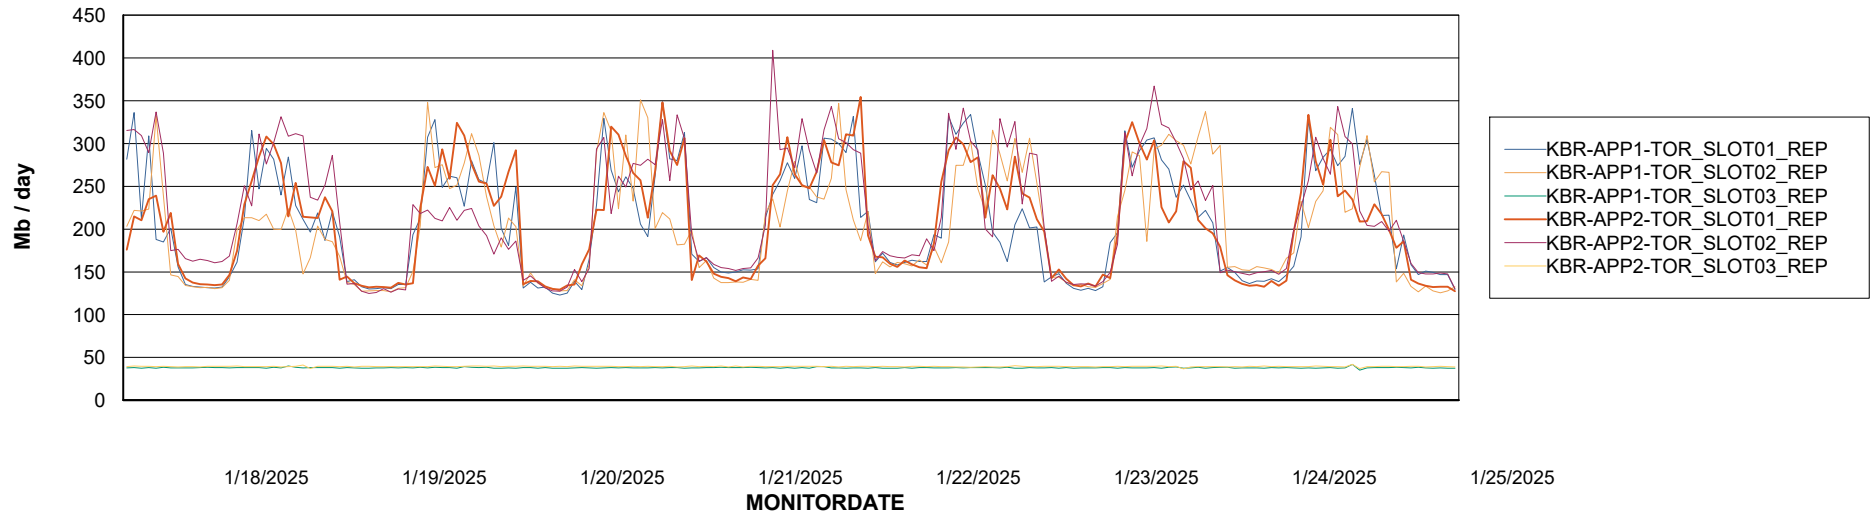

Avg memory used per ABS Server Service

Avg users per day per ABS server

Weekly SLA Customer Report

Customer KBR OCI TOR Production
Database ID 200

ABSSolute Application ReportServer Services

Avg memory used per ReportServer Service