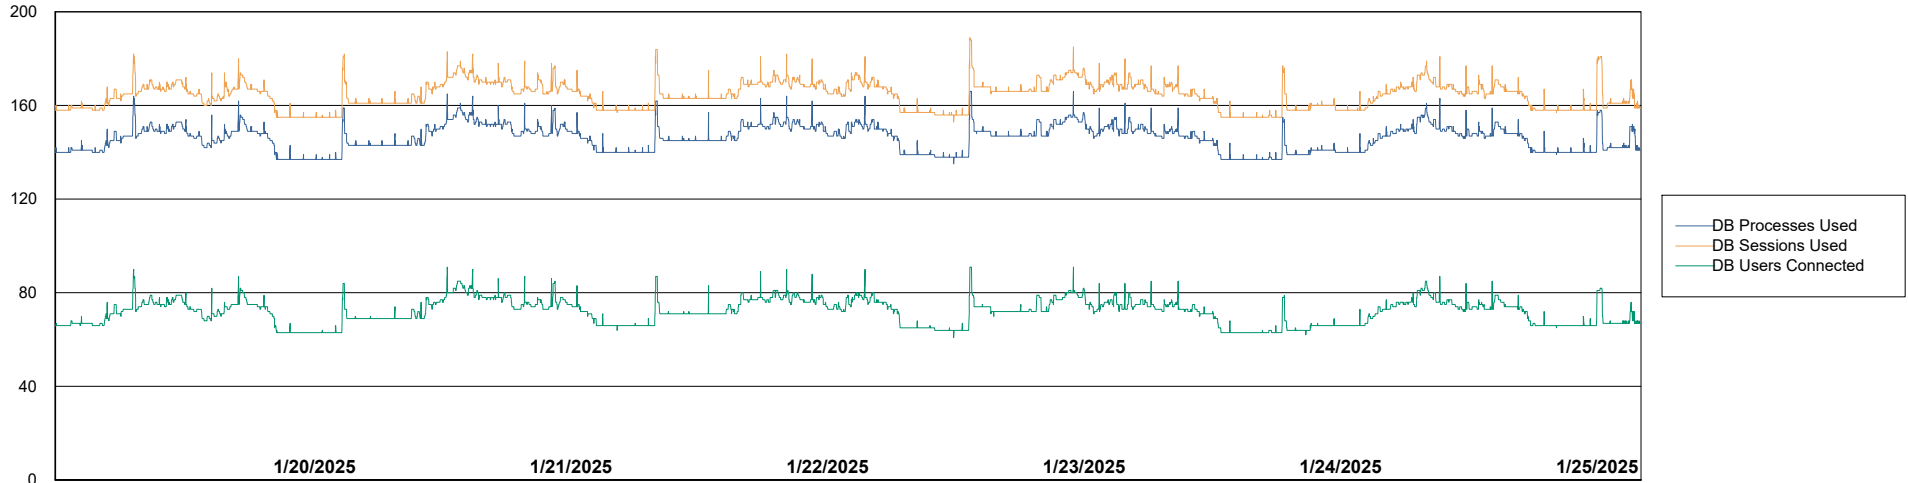

Weekly SLA Customer Report

Customer KBR OCI TOR Production
Database ID 200

Database Performance KBR-BI-TOR_PROD_ABS1

Weekly SLA Customer Report

Customer KBR OCI TOR Production
Database ID 200

Database Performance KBR-DBS1-TOR_PROD_ABS1