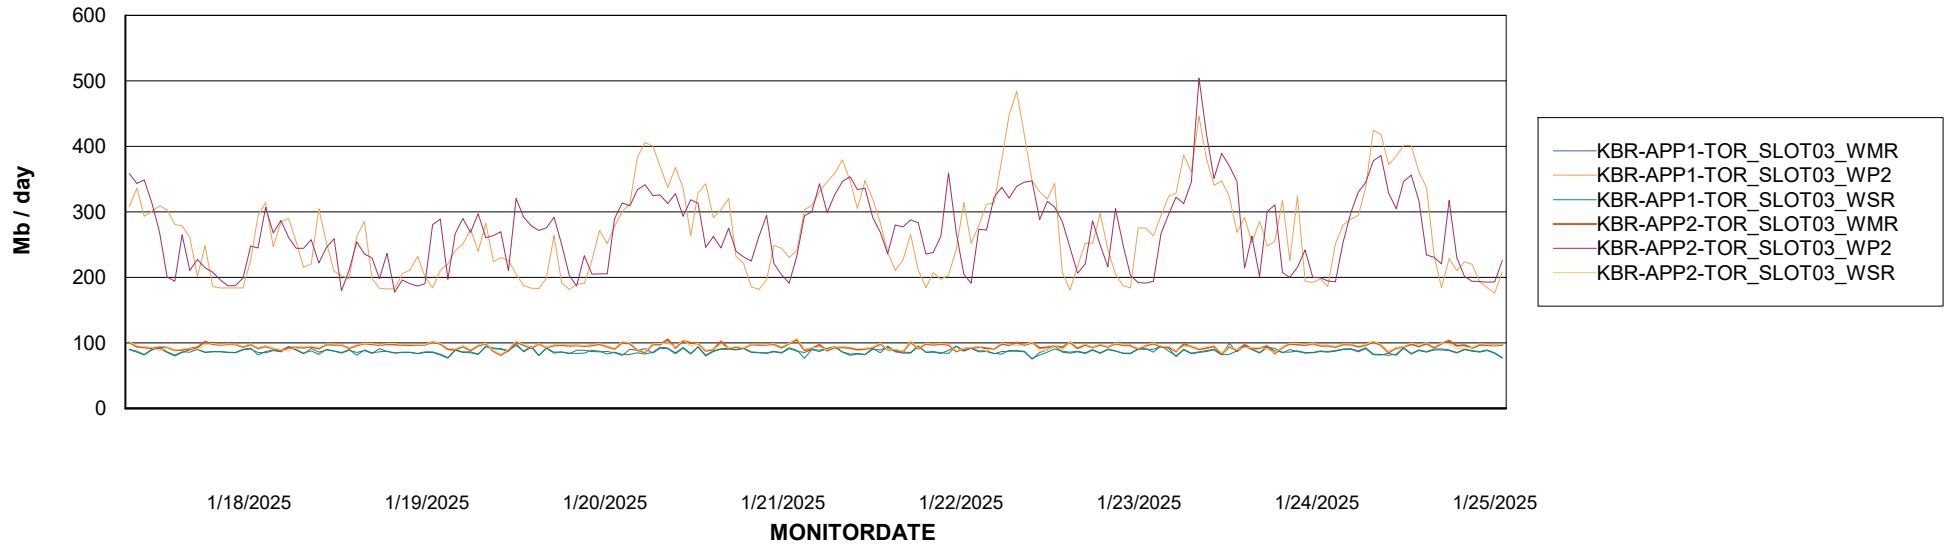

ABSolute Web Component Services

Avg memory used per ABS Web component