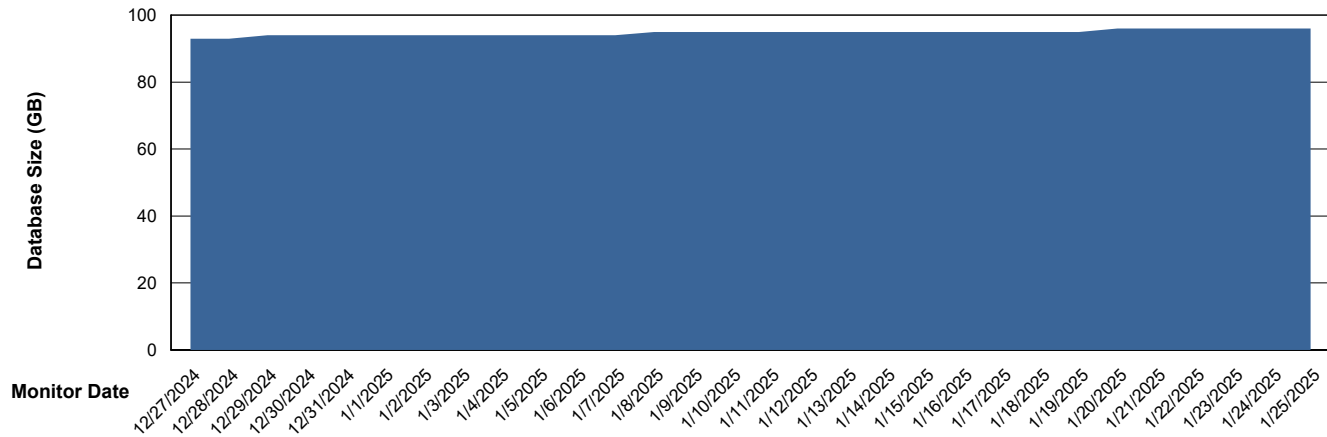

DATABASE SIZE HUE_PRD_S-ORABI2024_ABS1

Database growth over last month