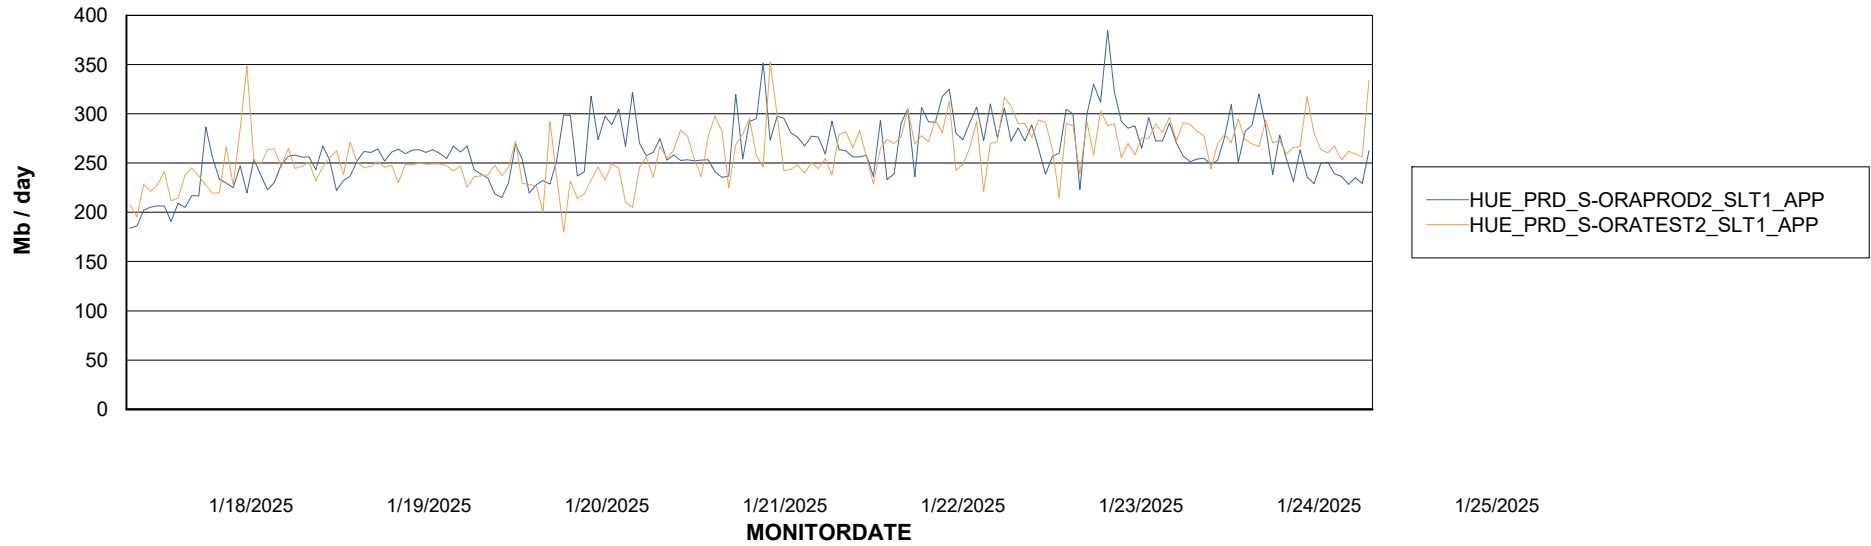

ABSSolute Application Server Services

Avg memory used per ABS Server Service