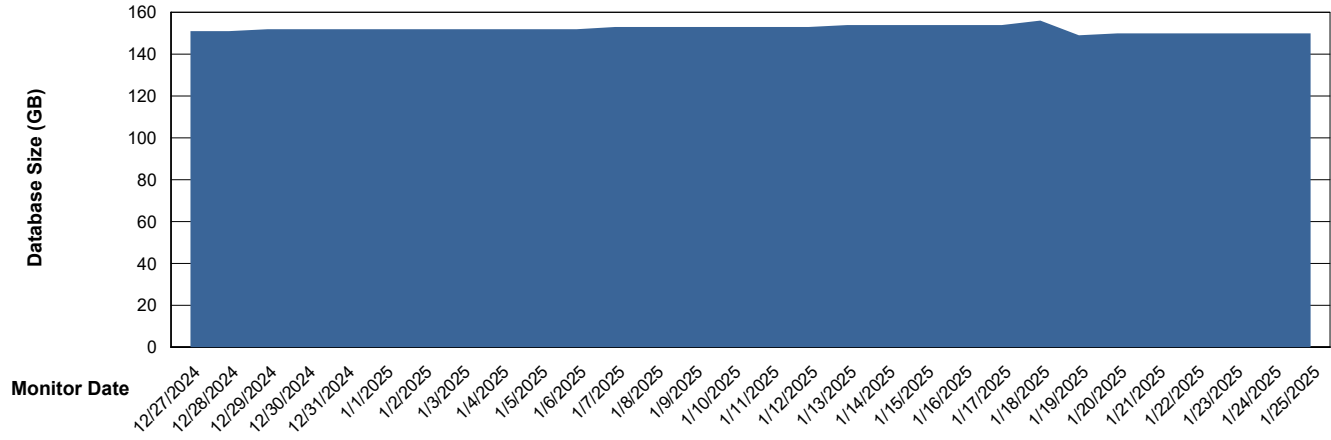

DATABASE SIZE HUE_PRD_S-ORAPROD2_ABS1

Database growth over last month