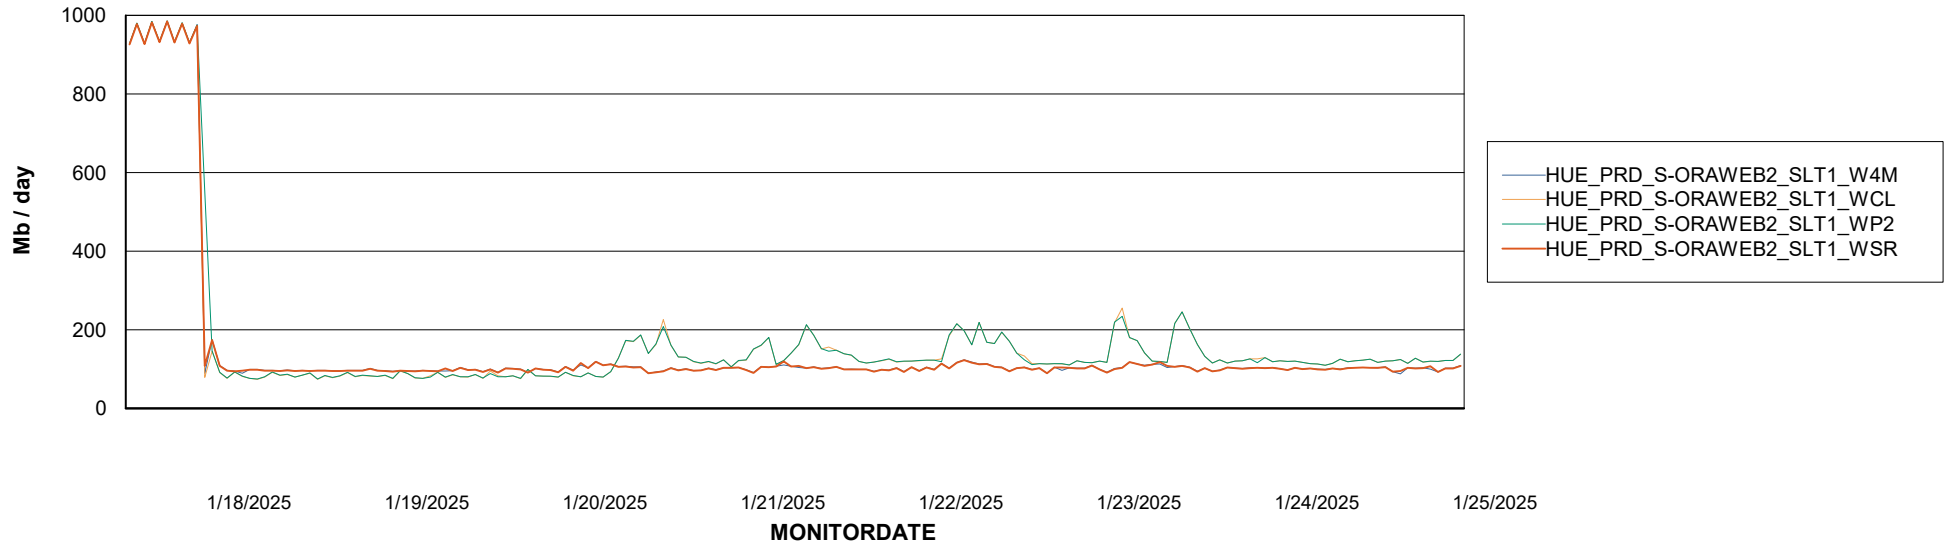

ABSolute Web Component Services

Avg memory used per ABS Web component