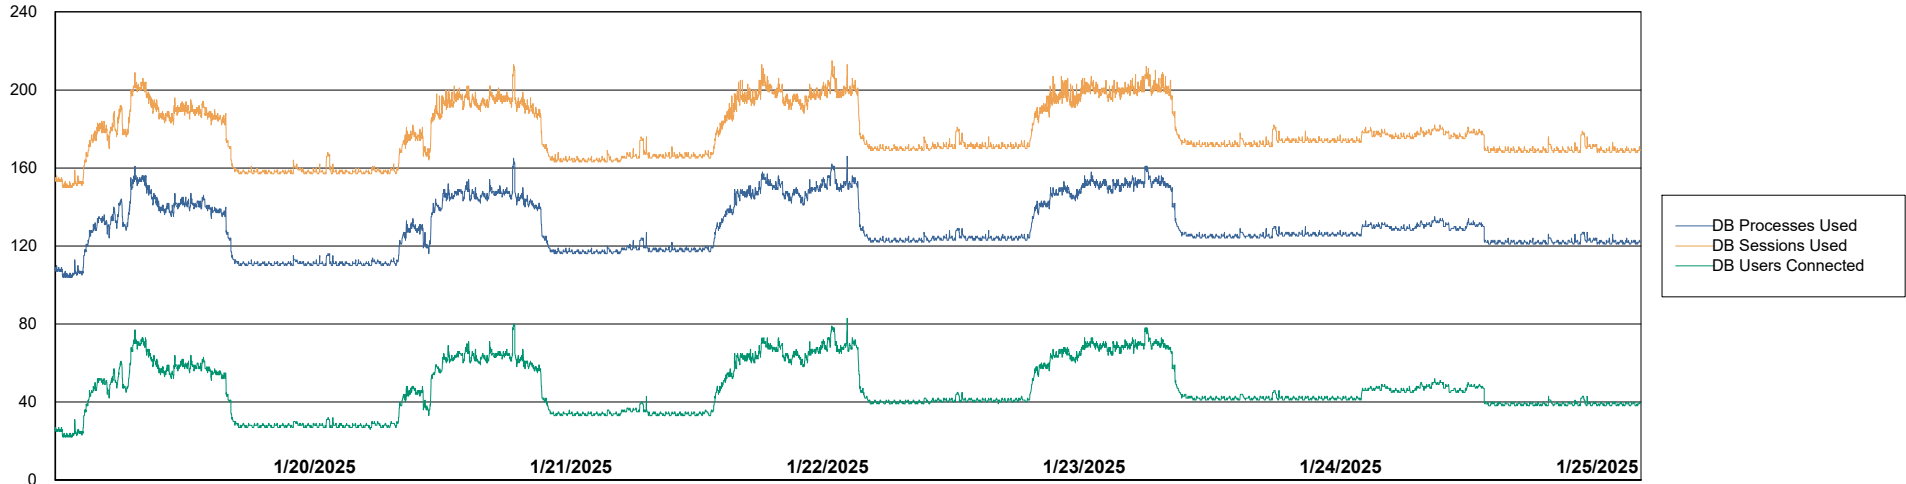

Weekly SLA Customer Report

Customer HUE_Production
Database ID 154

Database Performance HUE_PRD_S-ORABI2024_ABS1

Weekly SLA Customer Report

Customer HUE_Production
Database ID 154

Database Performance HUE_PRD_S-ORAPROD2_ABS1