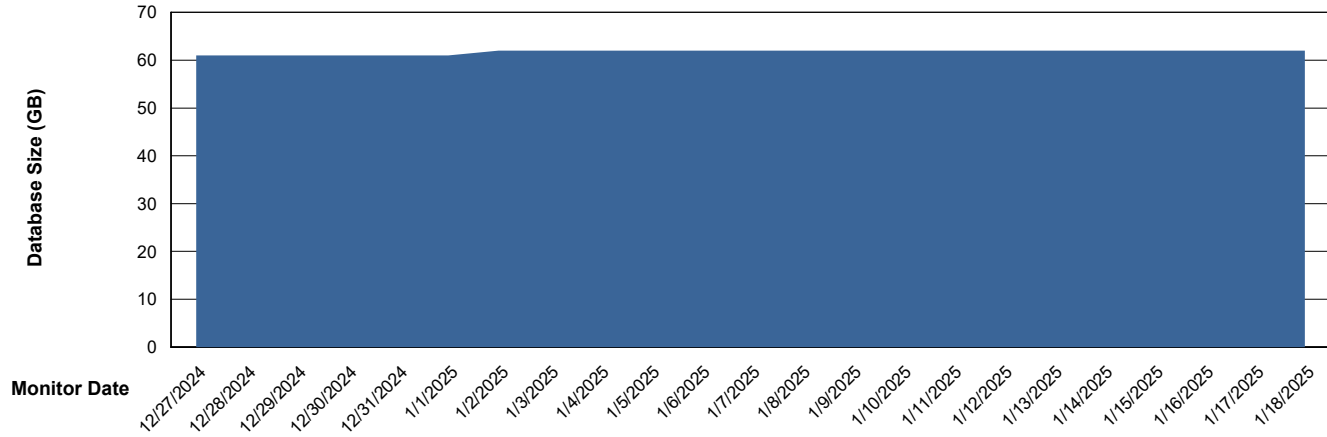

DATABASE SIZE HUE_PRD_S-ORABI2_ABS1

Database growth over last month