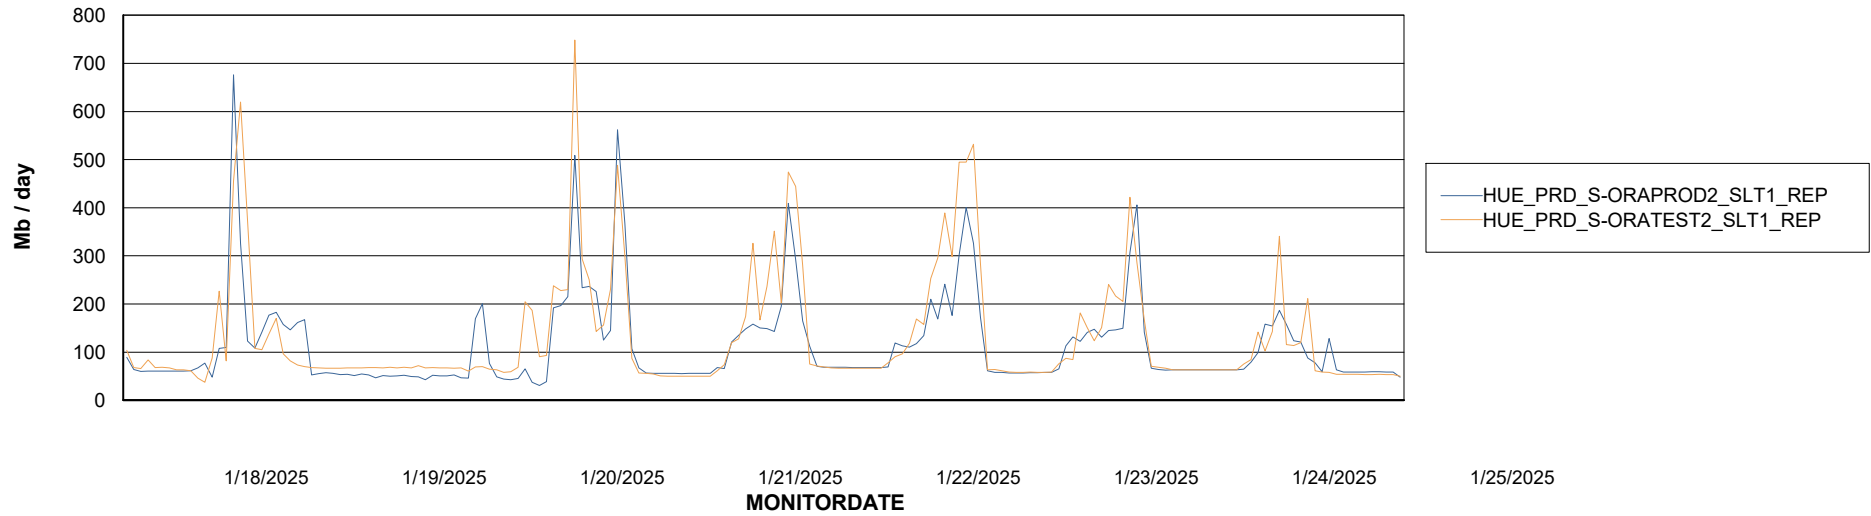

Avg memory used per ABS Server Service

Avg users per day per ABS server

Weekly SLA Customer Report

Customer HUE_Production
Database ID 154

ABSSolute Application ReportServer Services

Avg memory used per ReportServer Service