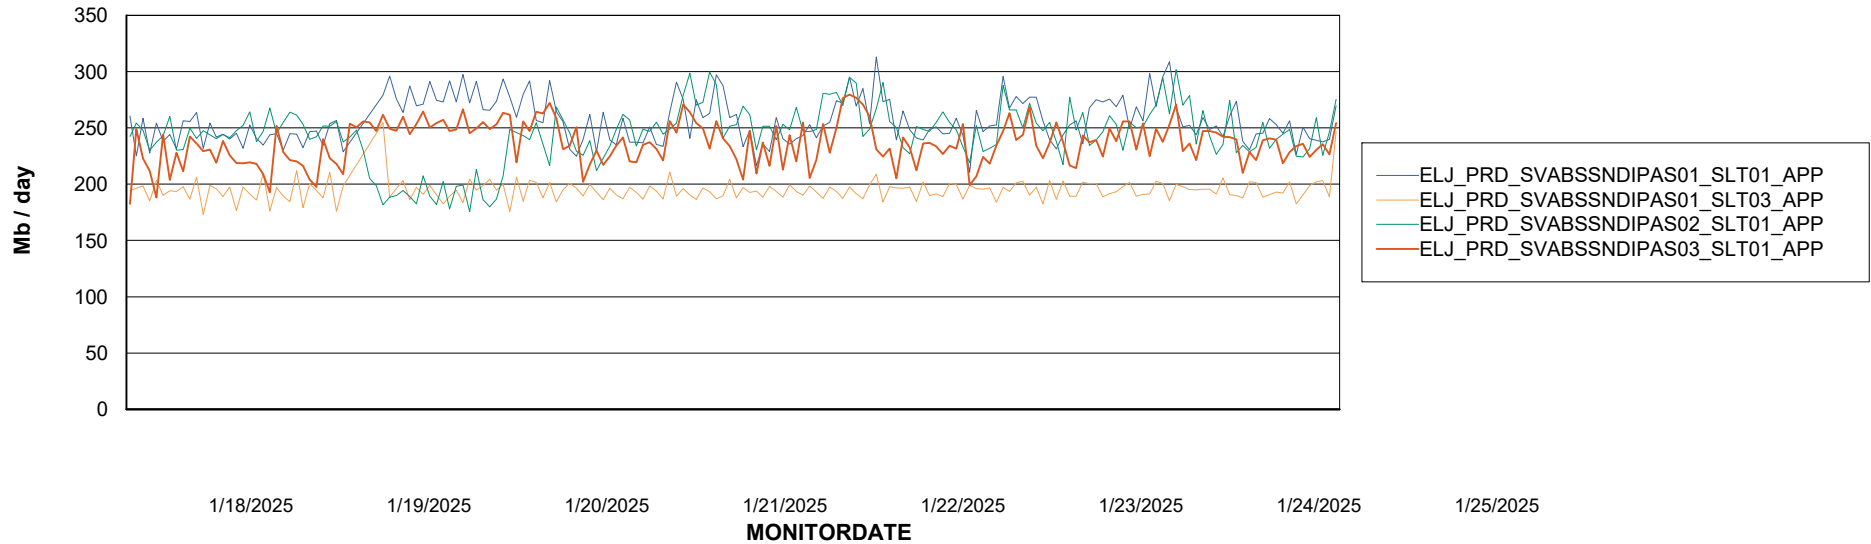

ABSSolute Application Server Services

Avg memory used per ABS Server Service