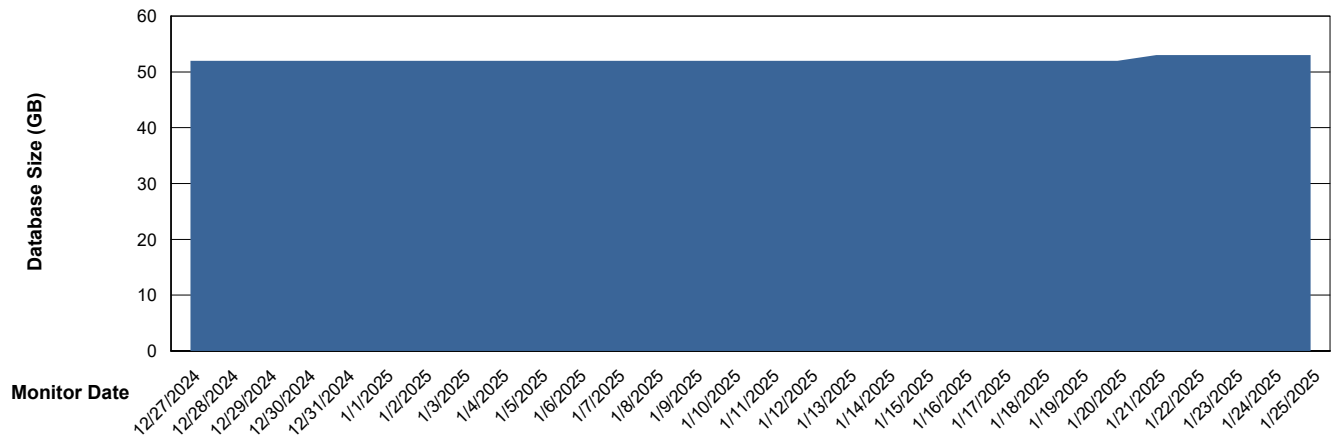

DB Processes Max 0
DB Processes Max 1,000

Weekly SLA Customer Report

Customer ELJ Production
Database ID 72

Database Performance ELJ_PRD_FRASEQXPRDDB03_ABS1

Weekly SLA Customer Report

Customer ELJ Production
Database ID 72

DATABASE SIZE ELJ_PRD_FRASEQXPRDDB01_ABS1

Database growth over last month

DATABASE SIZE ELJ_PRD_FRASEQXPRDDB03_ABS1

Database growth over last month

Weekly SLA Customer Report

Customer ELJ Production
Database ID 72