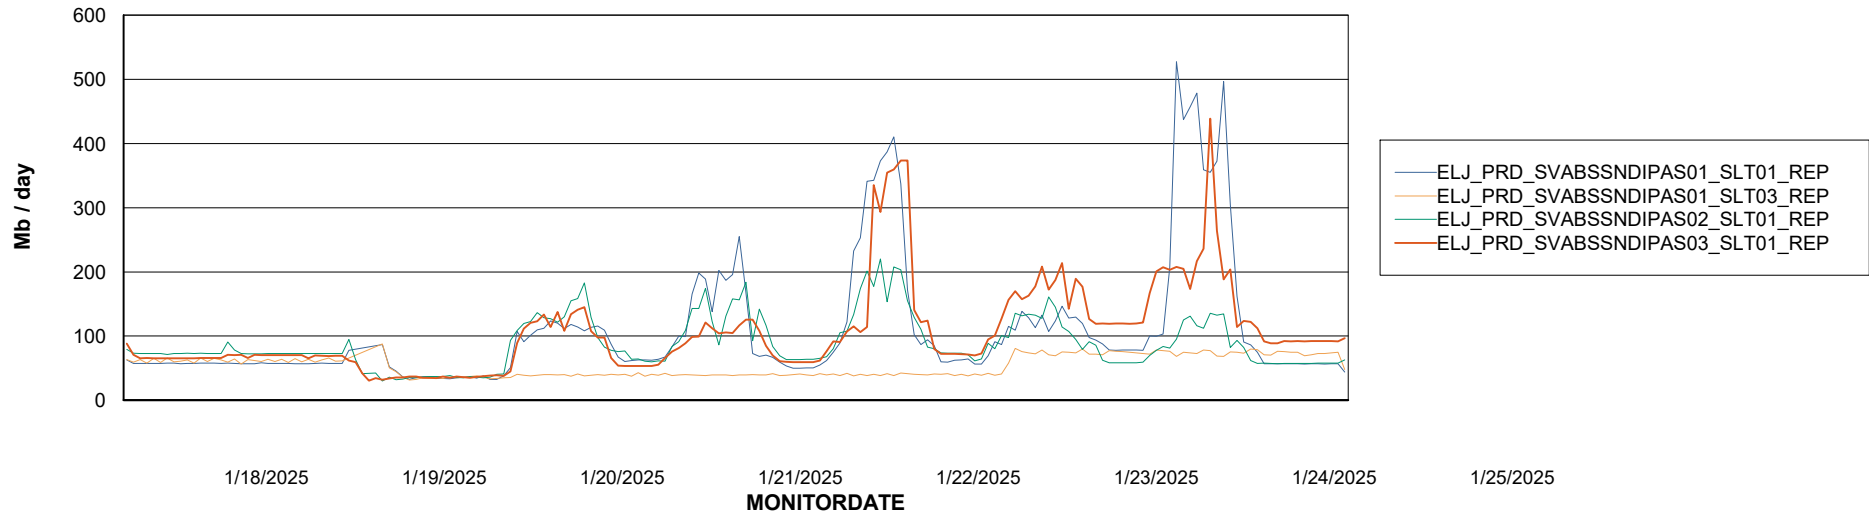

Avg memory used per ABS Server Service

Avg users per day per ABS server

Weekly SLA Customer Report

Customer ELJ Production
Database ID 72

ABSSolute Application ReportServer Services

Avg memory used per ReportServer Service