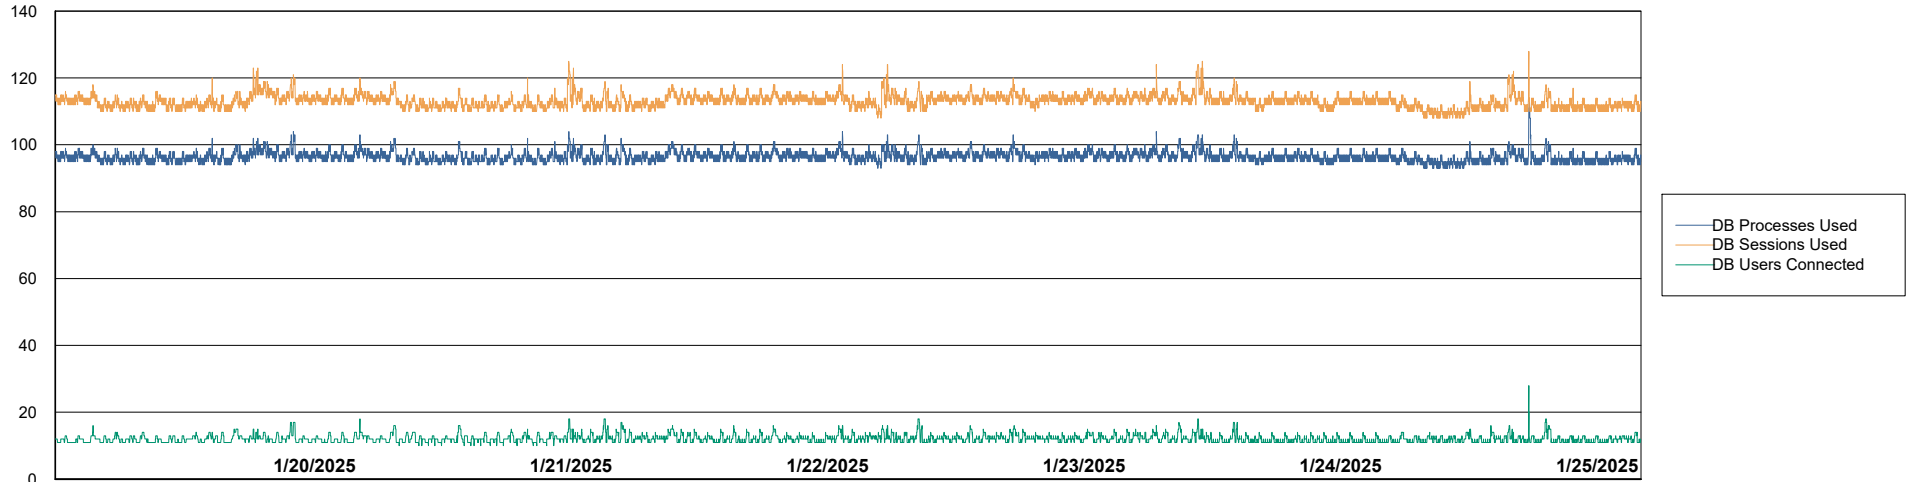

DB Processes Max 0
DB Processes Max 1,000

Weekly SLA Customer Report

Customer ELJ Production
Database ID 72

Database Performance ELJ_PRD_FRASEQXPRDDB03_ABS1

Weekly SLA Customer Report

Customer ELJ Production
Database ID 72