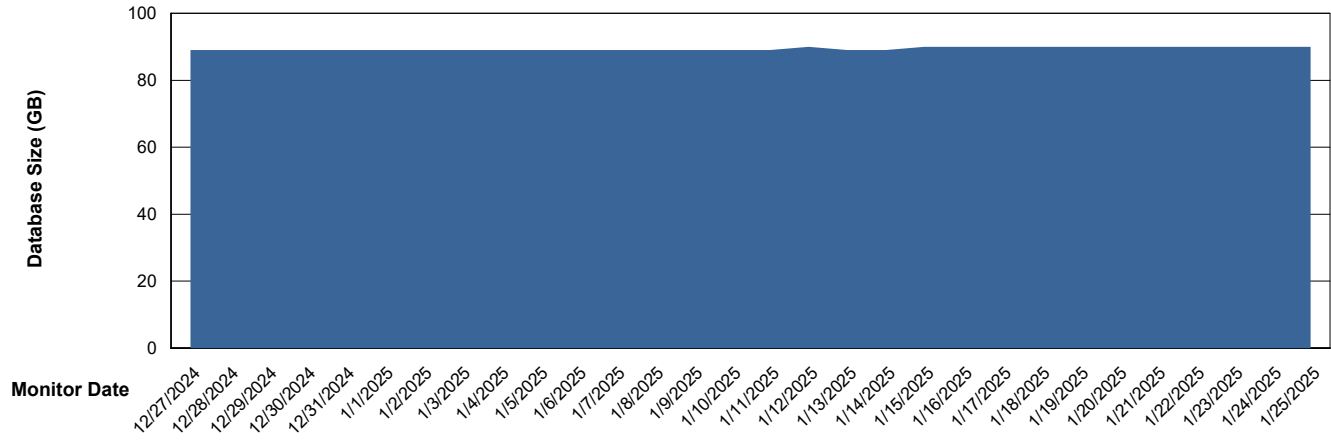

DB Processes Max 0
DB Processes Max 1,000

Weekly SLA Customer Report

Customer ELJ Production
Database ID 72

Database Performance ELJ_PRD_FRASEQXPRDDB03_ABS1

Weekly SLA Customer Report

Customer ELJ Production
Database ID 72

DATABASE SIZE ELJ_PRD_FRASEQXPRDDB01_ABS1

Database growth over last month

DATABASE SIZE ELJ_PRD_FRASEQXPRDDB03_ABS1

Database growth over last month

Weekly SLA Customer Report

Customer ELJ Production
Database ID 72