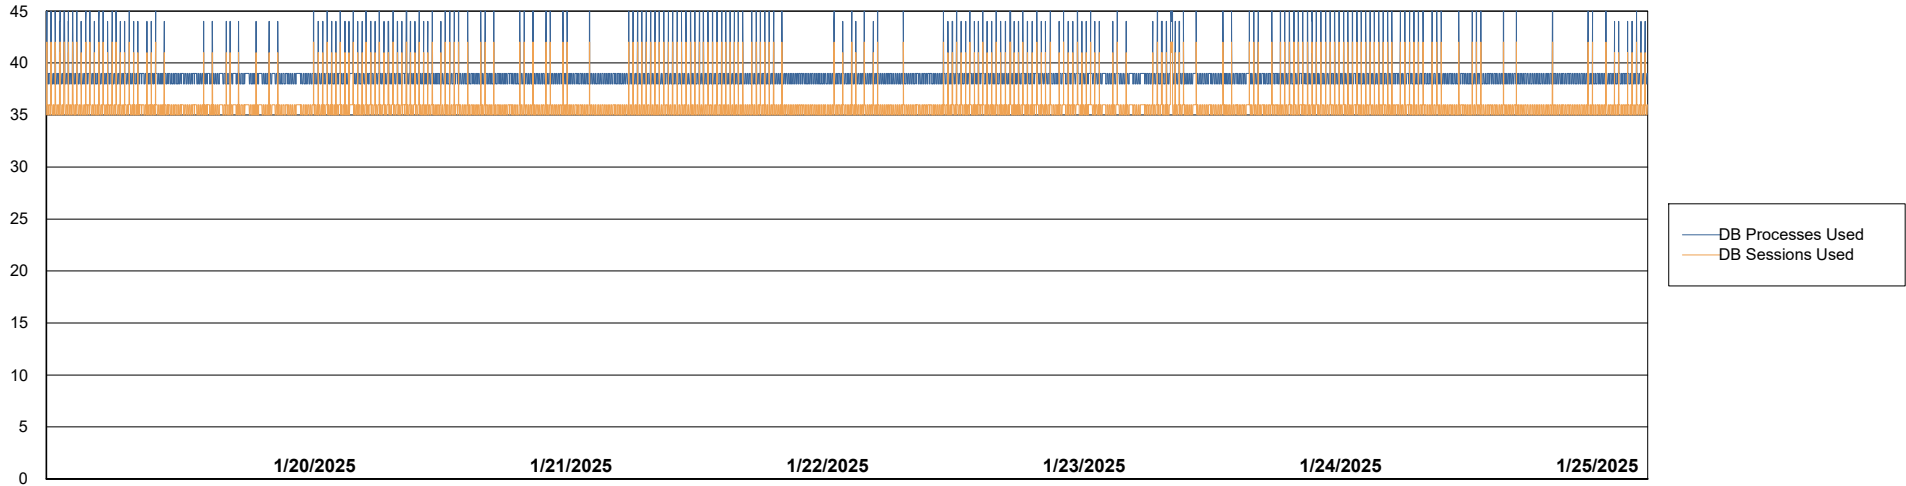

Database Performance ELI_PRD_FRASINTQUADB01_HSBABS1

DB Processes Max 1,000