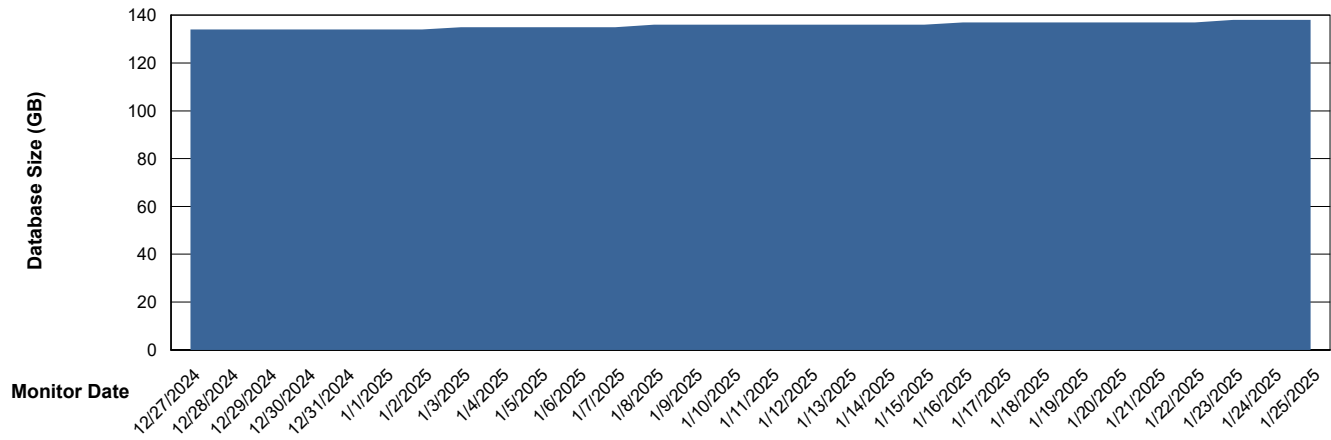

Weekly SLA Customer Report

Customer ELI_Production
Database ID 62

Database Performance ELI_PRD_FRASINTQUADB01_HSBABS1

DB Processes Max 1,000

Weekly SLA Customer Report

Customer ELI_Production
Database ID 62

DATABASE SIZE ELI_PRD_FRASEQXPRDDB04-BI_ABS1

Database growth over last month

DATABASE SIZE ELI_PRD_FRASINTPRDDB01_ABS1

Database growth over last month

Weekly SLA Customer Report

Customer ELI_Production
Database ID 62