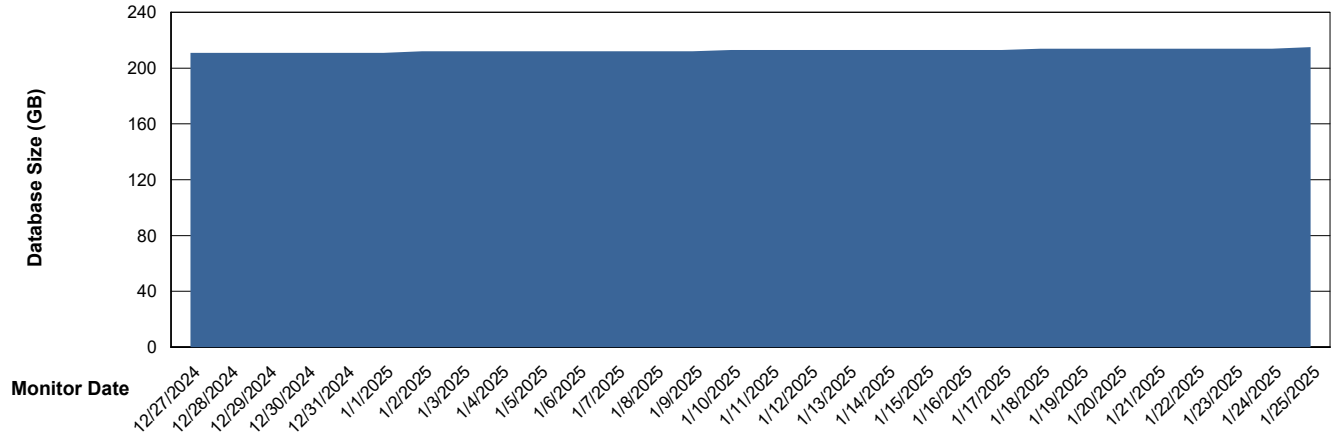

Weekly SLA Customer Report

Customer ELI_Production
Database ID 62

Database Performance ELI_PRD_FRASINTQUADB01_HSBABS1

DB Processes Max 1,000

Weekly SLA Customer Report

Customer ELI_Production
Database ID 62

DATABASE SIZE ELI_PRD_FRASEQXPRDDB04-BI_ABS1

Database growth over last month

DATABASE SIZE ELI_PRD_FRASINTPRDDB01_ABS1

Database growth over last month

Weekly SLA Customer Report

Customer ELI_Production
Database ID 62