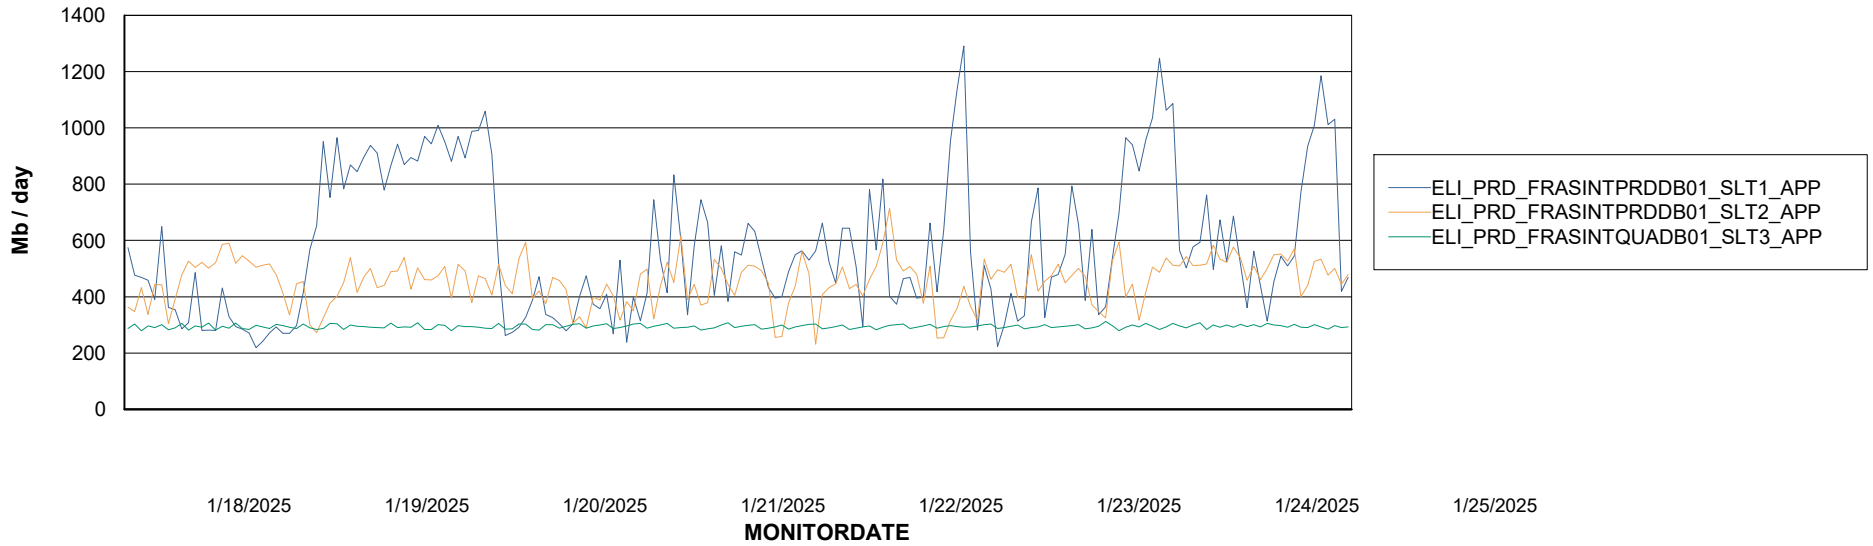

ABSSolute Application Server Services

Avg memory used per ABS Server Service