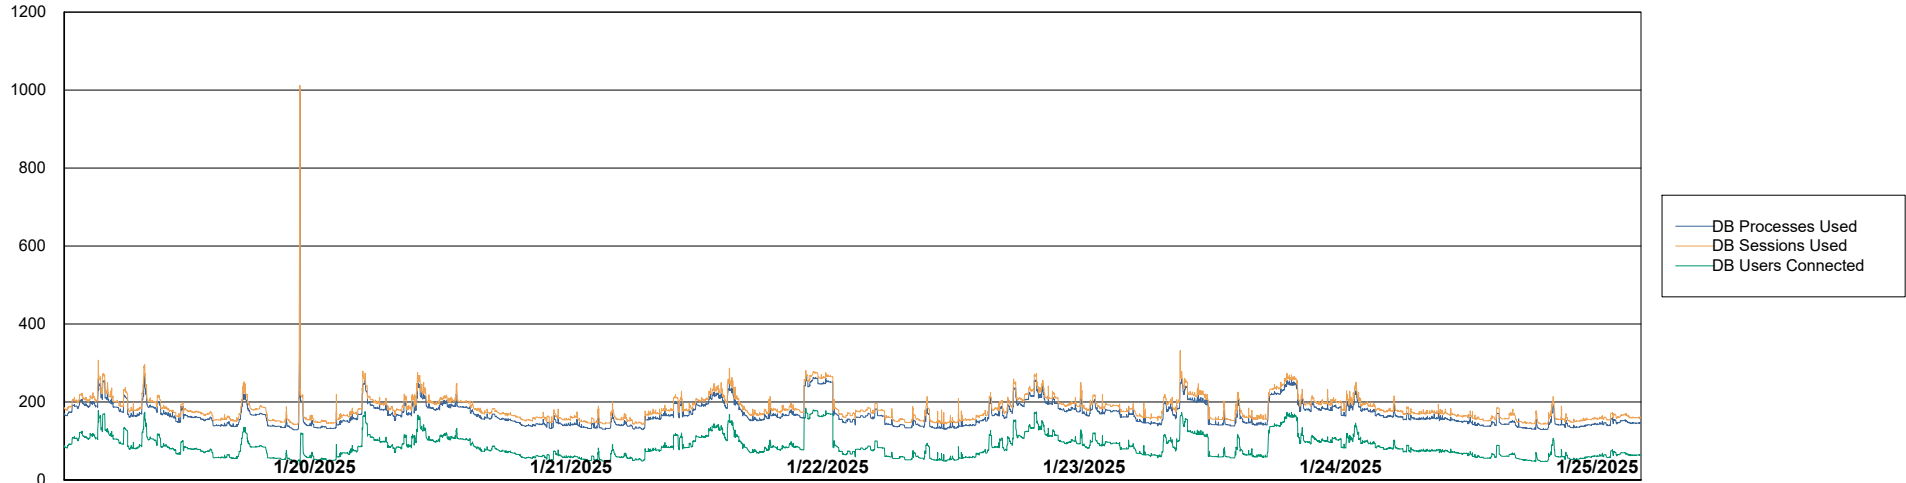

Weekly SLA Customer Report

Customer ELI_Production
Database ID 62

Database Performance ELI_PRD_FRASEQXPRDDB04-BI_ABS1

Weekly SLA Customer Report

Customer ELI_Production
Database ID 62

Database Performance ELI_PRD_FRASINTPRDDB01_ABS1